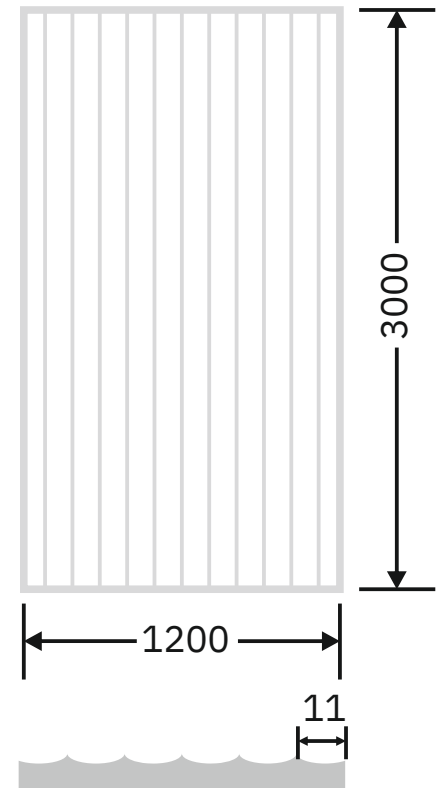

Flute Orientation

Article Code : WM 213 Paxe Sliver Reeded -35
Standard Size (WxH) : 1200x3000mm
Standard Thickness : 9mm Laminated(Toughened / HS)

*This is a creative photograph. Actual product may vary.
*Color may vary lot to lot. please ask for fresh sample before placing order.