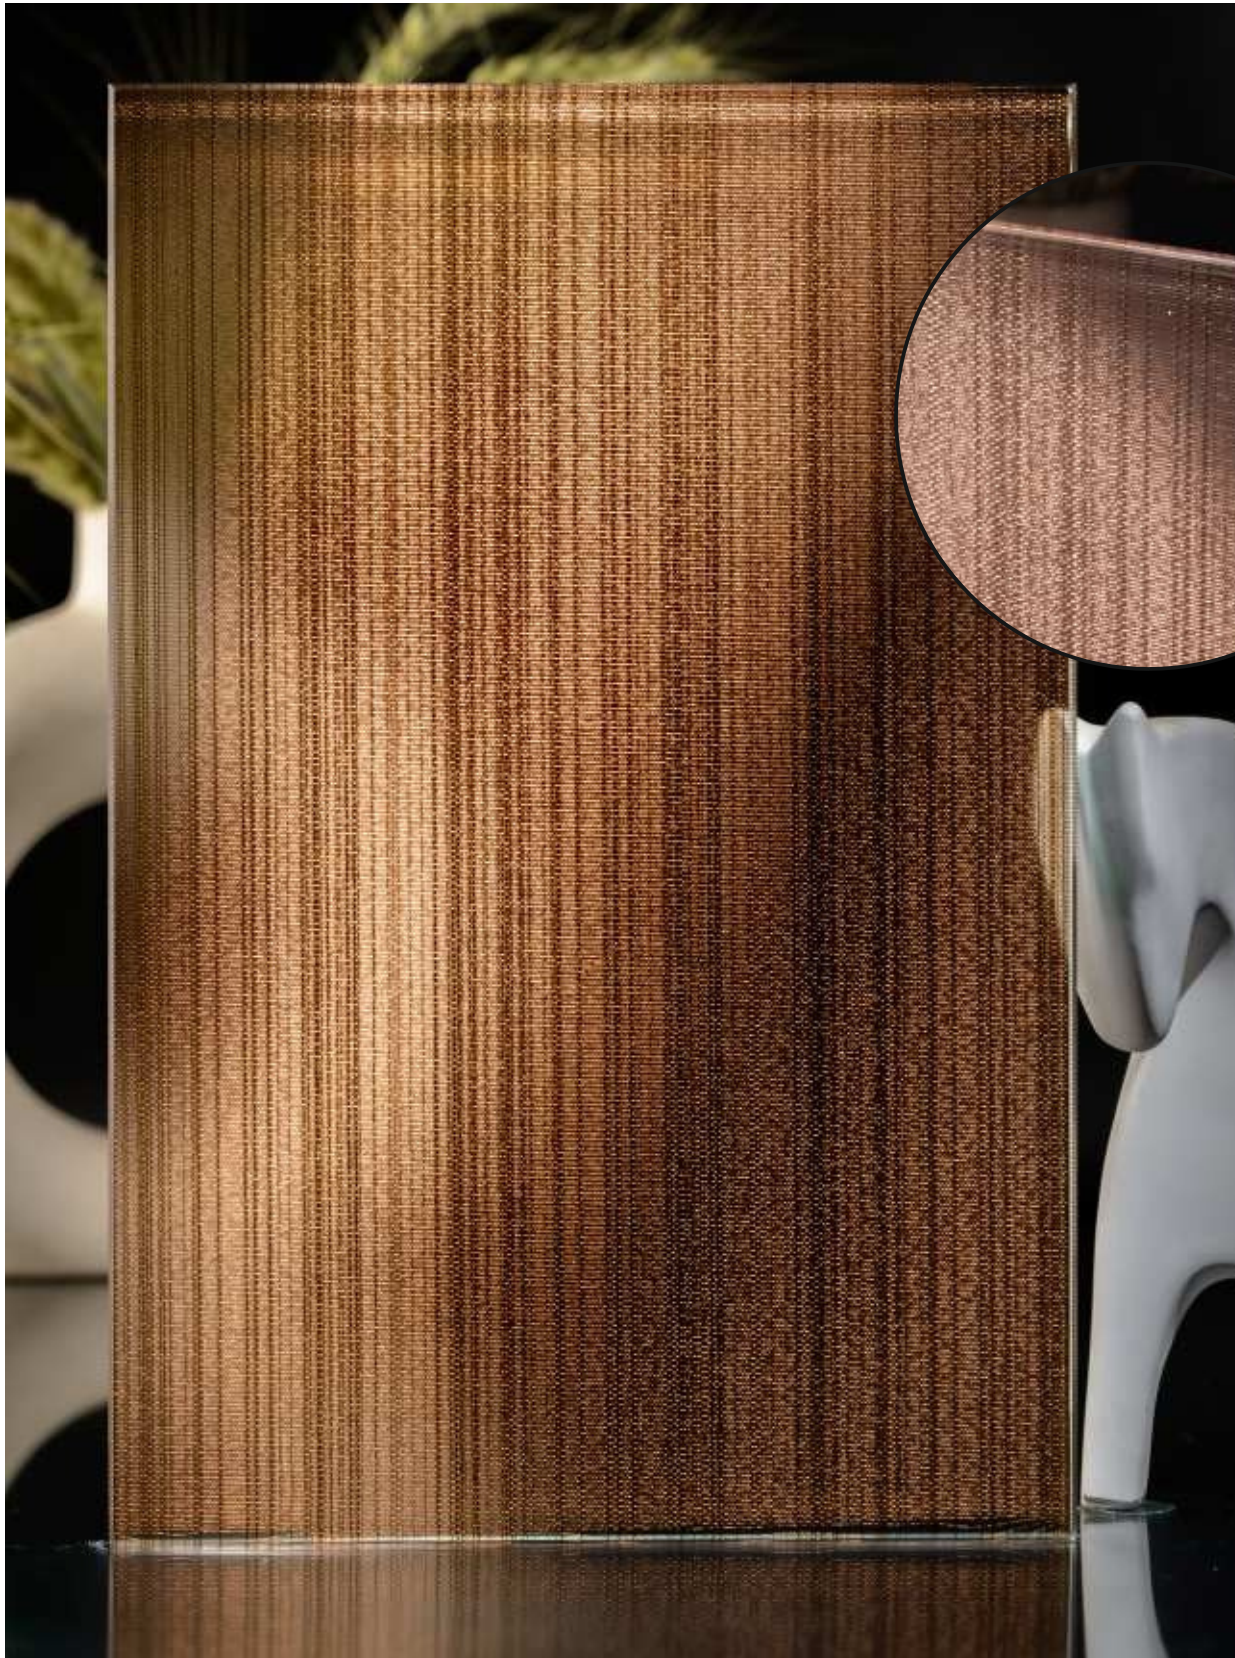

Article Code :WM 209 Regen Extra Clear(Gloss)-35
Standard Size (WxH) : 1200x3000mm
Standard Thickness :9mm Laminated(Toughened / HS)

* This is a creative photograph. Actual product may vary.
* Color may vary lot to lot. please ask for fresh sample before placing order.