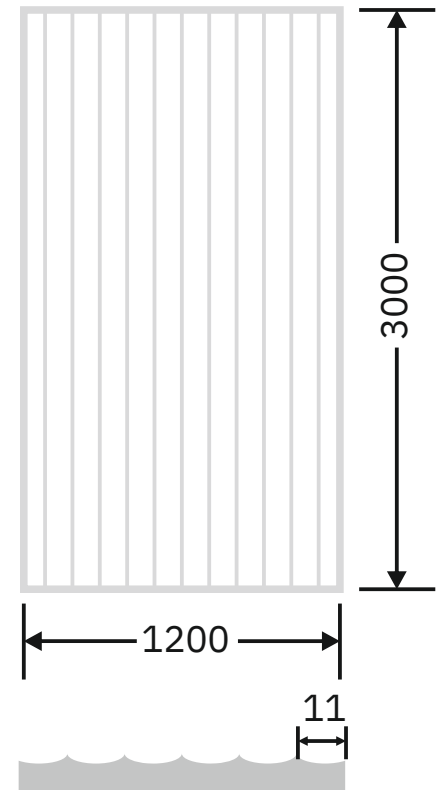

Flute Orientation