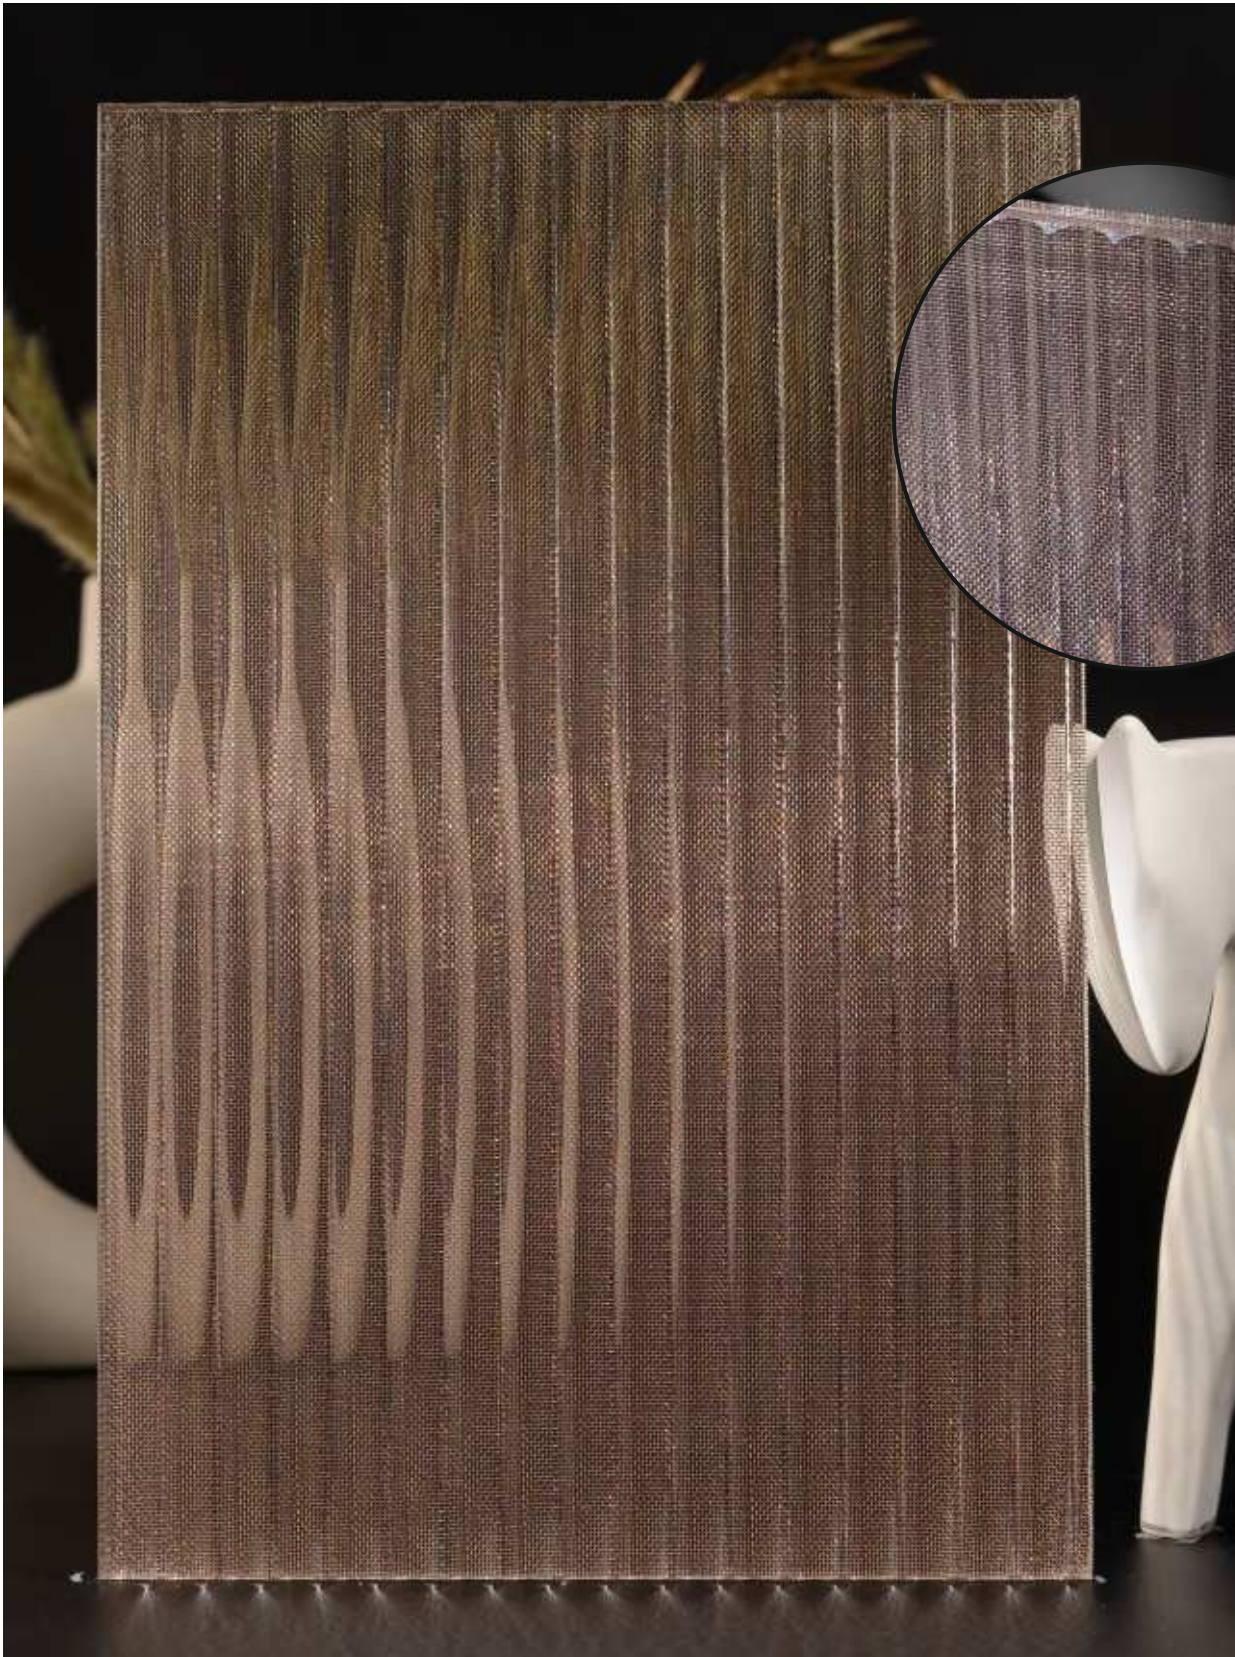

Flute Orientation

Article Code :WM 206 Mosch Grey Reeded -35
Standard Size (WxH) : 1200x3000mm
Standard Thickness :9mm Laminated(Toughened / HS)

* This is a creative photograph. Actual product may vary.
* Color may vary lot to lot. please ask for fresh sample before placing order.