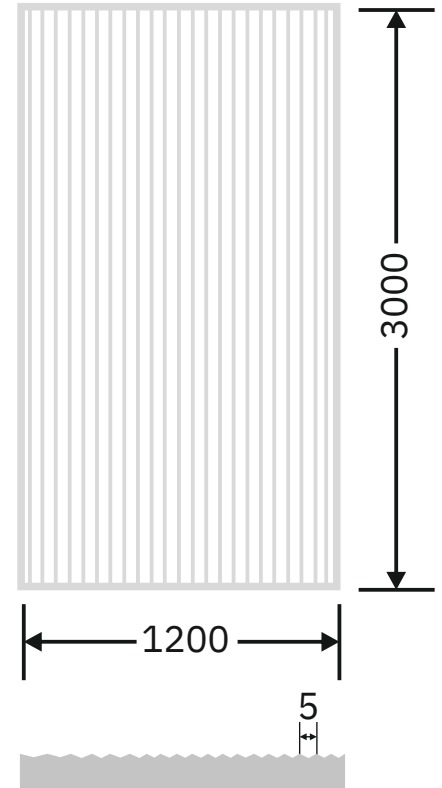

Flute Orientation

Article Code :WM 223 Masterline -35
Standard Size (WxH) : 1200x3000mm
Standard Thickness :9mm Laminated(Toughened / HS)

*This is a creative photograph. Actual product may vary.
*Color may vary lot to lot. please ask for fresh sample before placing order.

Flute Orientation

Article Code :WM 224
 Standard Size (WxH) : 1200x3000mm
 Standard Thickness :9mm Laminated(Toughened / HS)

*This is a creative photograph. Actual product may vary.
 *Color may vary lot to lot. please ask for fresh sample before placing order.

Flute Orientation

Article Code :WM 225
 Standard Size (WxH) : 1200x3000mm
 Standard Thickness :9mm Laminated(Toughened / HS)

*This is a creative photograph. Actual product may vary.
 *Color may vary lot to lot. please ask for fresh sample before placing order.

Flute Orientation

Article Code :WM 228
 Standard Size (WxH) : 1200x3000mm
 Standard Thickness :9mm Laminated(Toughened / HS)

*This is a creative photograph. Actual product may vary.
 *Color may vary lot to lot. please ask for fresh sample before placing order.