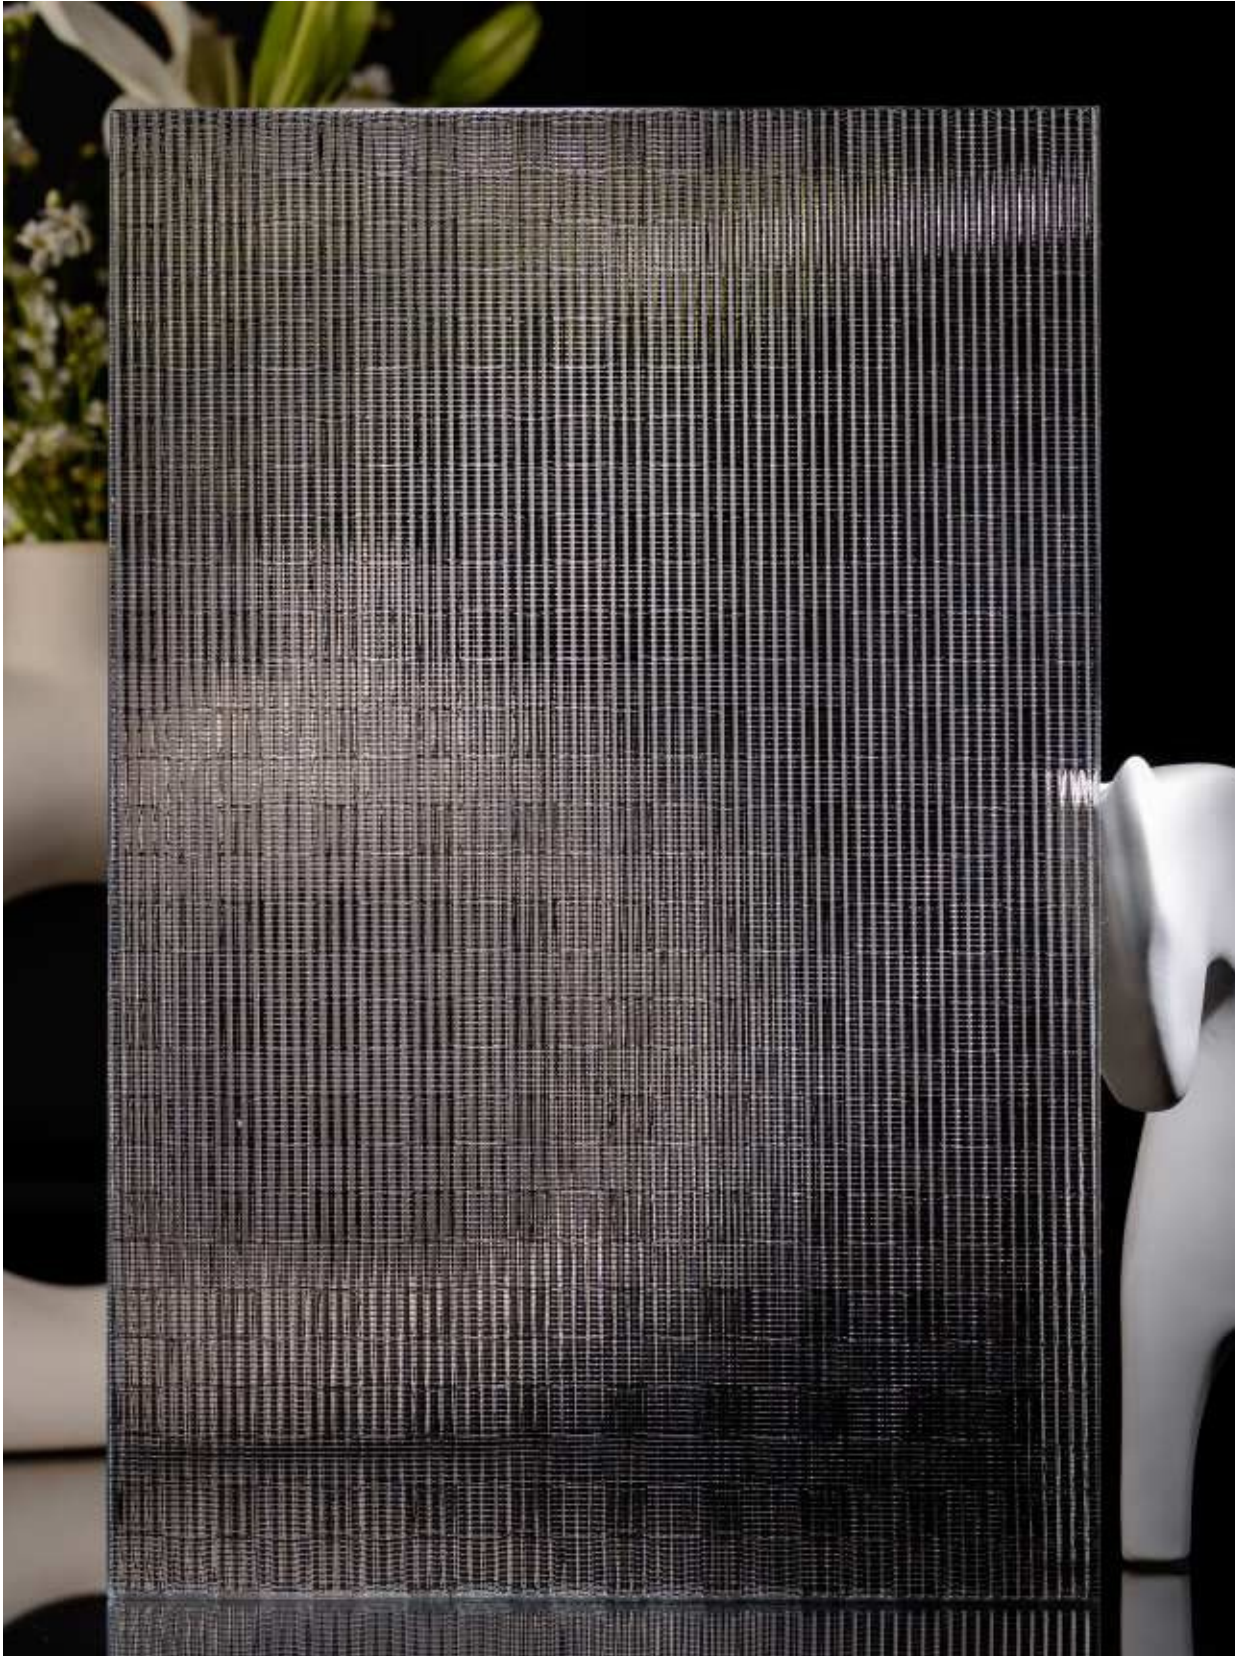

Flute Orientation

Article Code : WM 218 Masterline -35
Standard Size (WxH) : 1200x3000mm
Standard Thickness : 9mm Laminated(Toughened / HS)

*This is a creative photograph. Actual product may vary.
*Color may vary lot to lot. please ask for fresh sample before placing order.