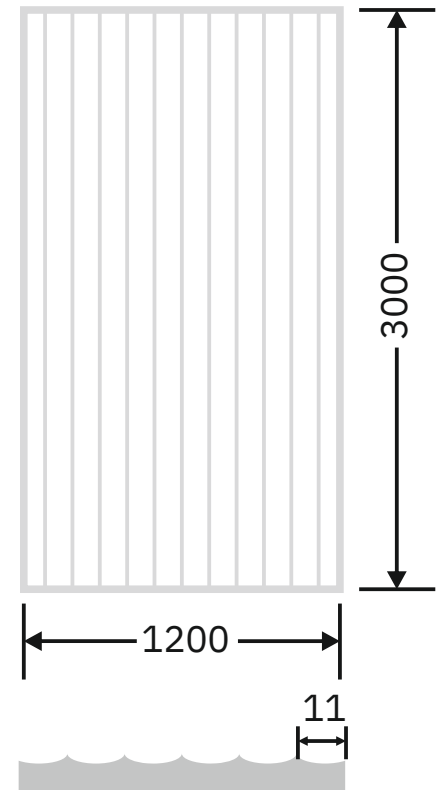

Flute Orientation