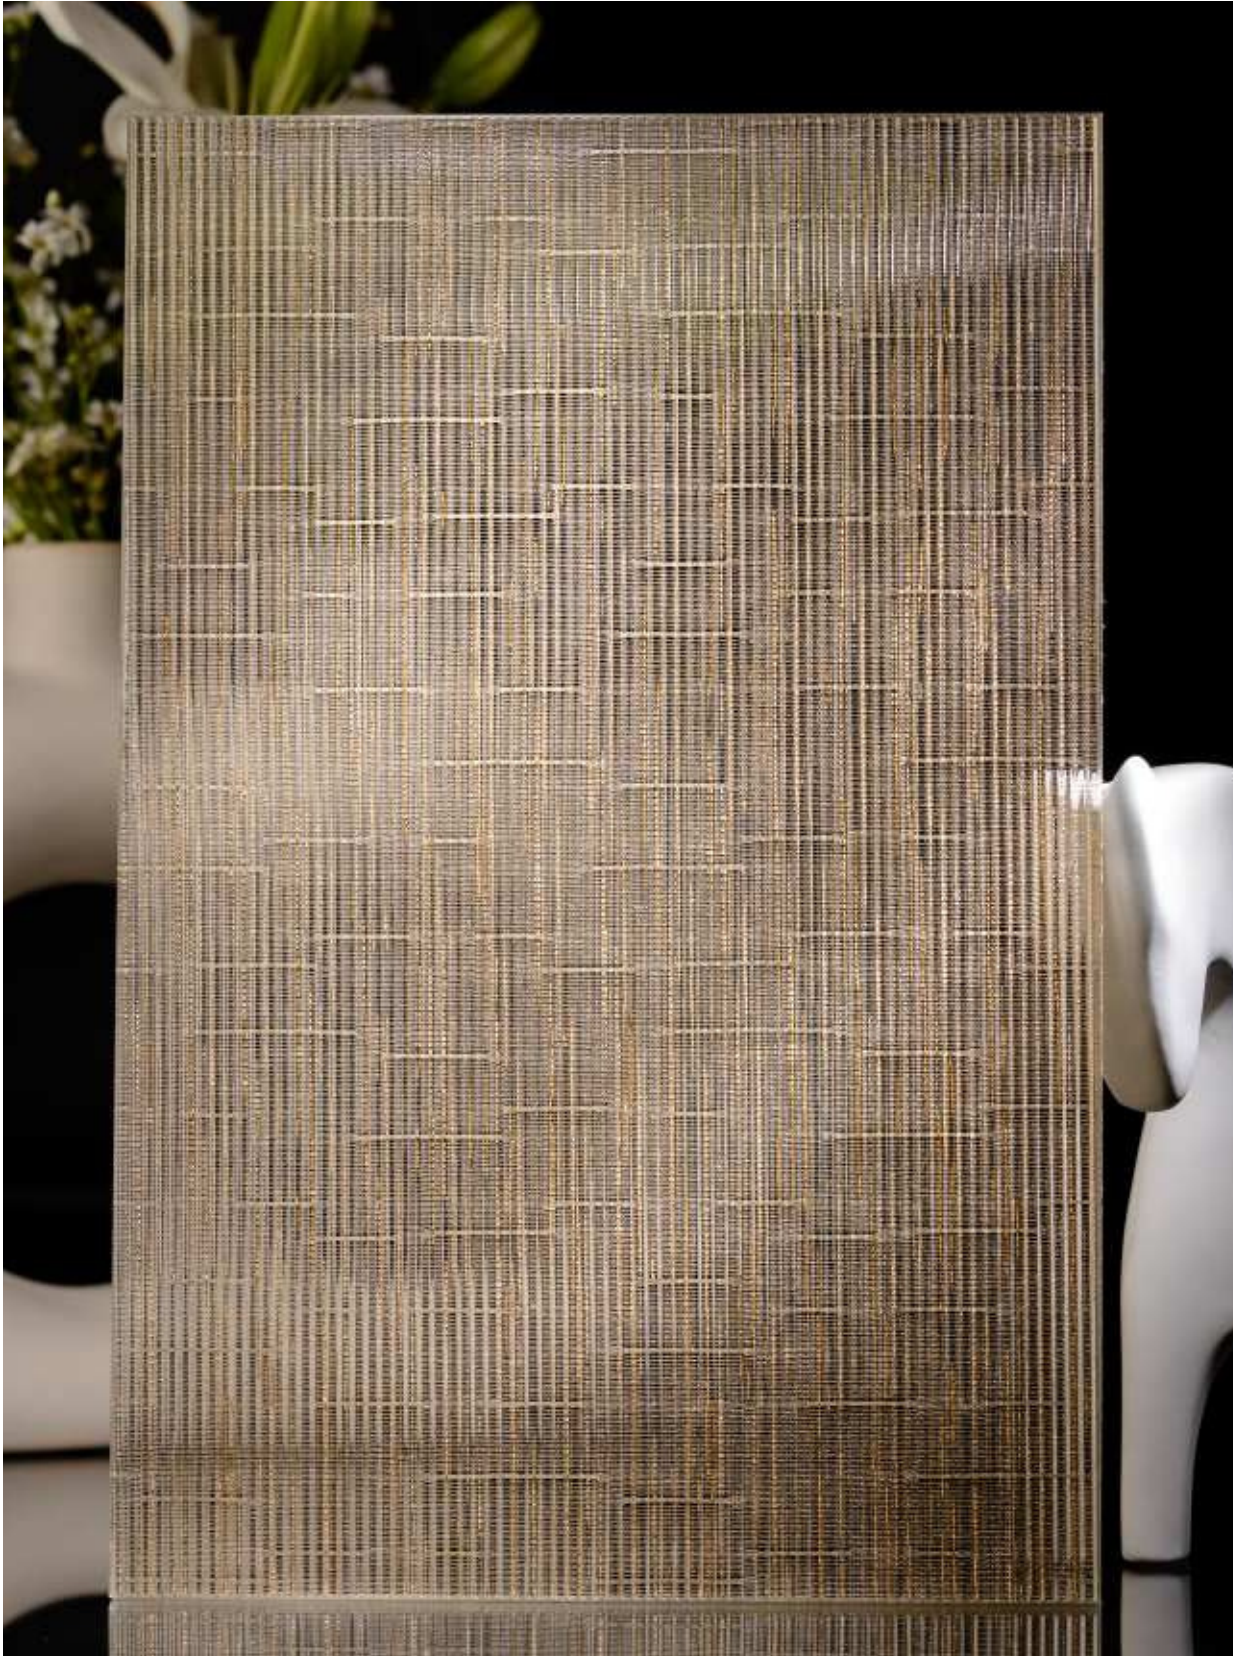

Flute Orientation

Article Code : WM 219 Masterline -35
Standard Size (WxH) : 1200x3000mm
Standard Thickness : 9mm Laminated(Toughened / HS)

*This is a creative photograph. Actual product may vary.
*Color may vary lot to lot. please ask for fresh sample before placing order.