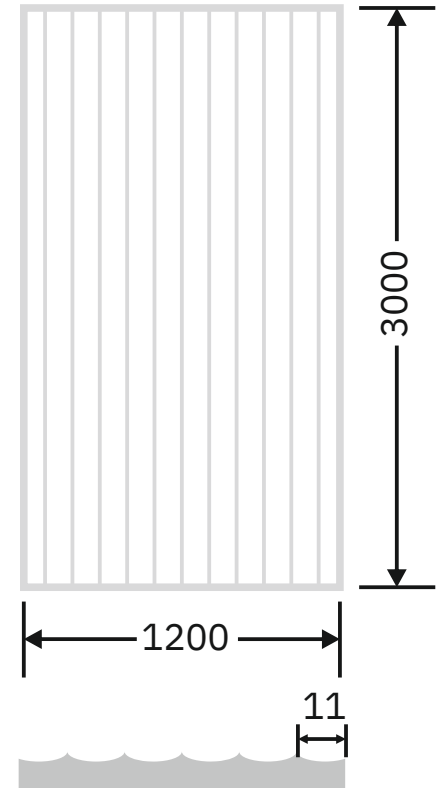

Flute Orientation

Article Code :WM 218 Reeded -35
Standard Size (WxH) : 1200x3000mm
Standard Thickness :9mm Laminated(Toughened / HS)

*This is a creative photograph. Actual product may vary.
*Color may vary lot to lot. please ask for fresh sample before placing order.