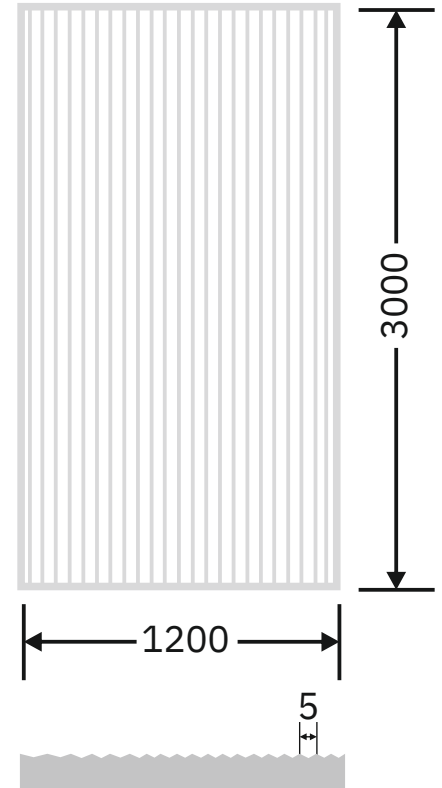

Flute Orientation

Article Code :WM 221 Reeded -35
Standard Size (WxH) : 1200x3000mm
Standard Thickness :9mm Laminated(Toughened / HS)

*This is a creative photograph. Actual product may vary.
*Color may vary lot to lot. please ask for fresh sample before placing order.

Flute Orientation

Article Code :WM 221 Masterline -35
Standard Size (WxH) : 1200x3000mm
Standard Thickness :9mm Laminated(Toughened / HS)

*This is a creative photograph. Actual product may vary.
*Color may vary lot to lot. please ask for fresh sample before placing order.

Flute Orientation

Article Code :WM 228
 Standard Size (WxH) : 1200x3000mm
 Standard Thickness :9mm Laminated(Toughened / HS)

*This is a creative photograph. Actual product may vary.
 *Color may vary lot to lot. please ask for fresh sample before placing order.