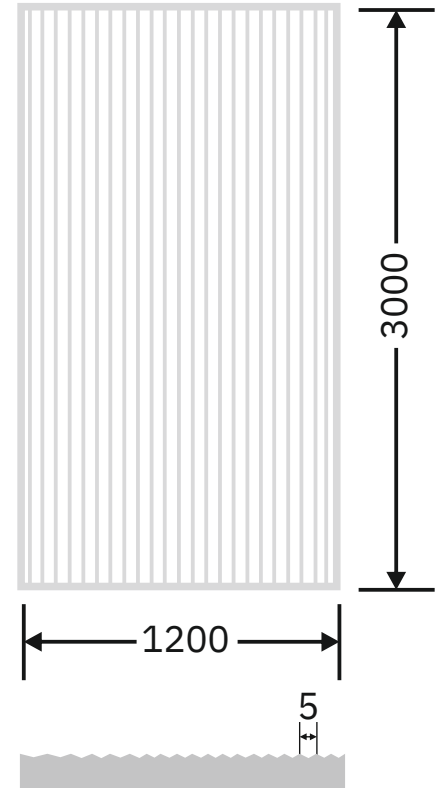

Flute Orientation

Article Code :WM 231
Standard Size (WxH) : 1200x3000mm
Standard Thickness :9mm Laminated(Toughened / HS)

*This is a creative photograph. Actual product may vary.
*Color may vary lot to lot. please ask for fresh sample before placing order.