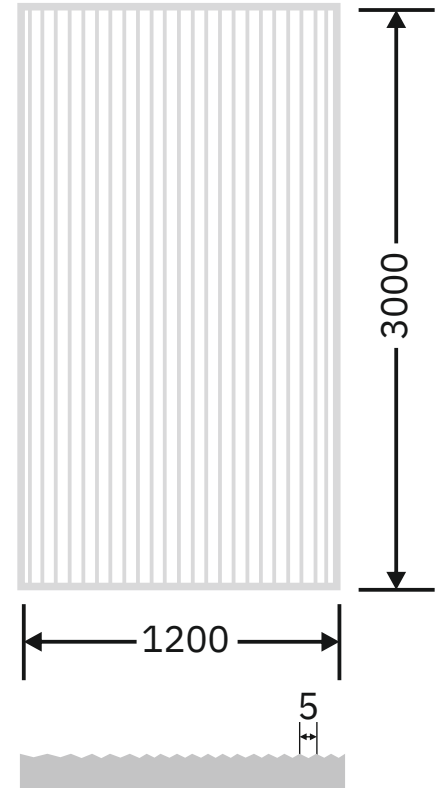

Flute Orientation

Article Code :WM 224
 Standard Size (WxH) : 1200x3000mm
 Standard Thickness :9mm Laminated(Toughened / HS)

*This is a creative photograph. Actual product may vary.
 *Color may vary lot to lot. please ask for fresh sample before placing order.

Flute Orientation

Article Code :WM 225
 Standard Size (WxH) : 1200x3000mm
 Standard Thickness :9mm Laminated(Toughened / HS)

*This is a creative photograph. Actual product may vary.
 *Color may vary lot to lot. please ask for fresh sample before placing order.

Flute Orientation

Article Code :WM 226
Standard Size (WxH) : 1200x3000mm
Standard Thickness :9mm Laminated(Toughened / HS)

*This is a creative photograph. Actual product may vary.
*Color may vary lot to lot. please ask for fresh sample before placing order.

Flute Orientation

Article Code :WM 228
 Standard Size (WxH) : 1200x3000mm
 Standard Thickness :9mm Laminated(Toughened / HS)

*This is a creative photograph. Actual product may vary.
 *Color may vary lot to lot. please ask for fresh sample before placing order.