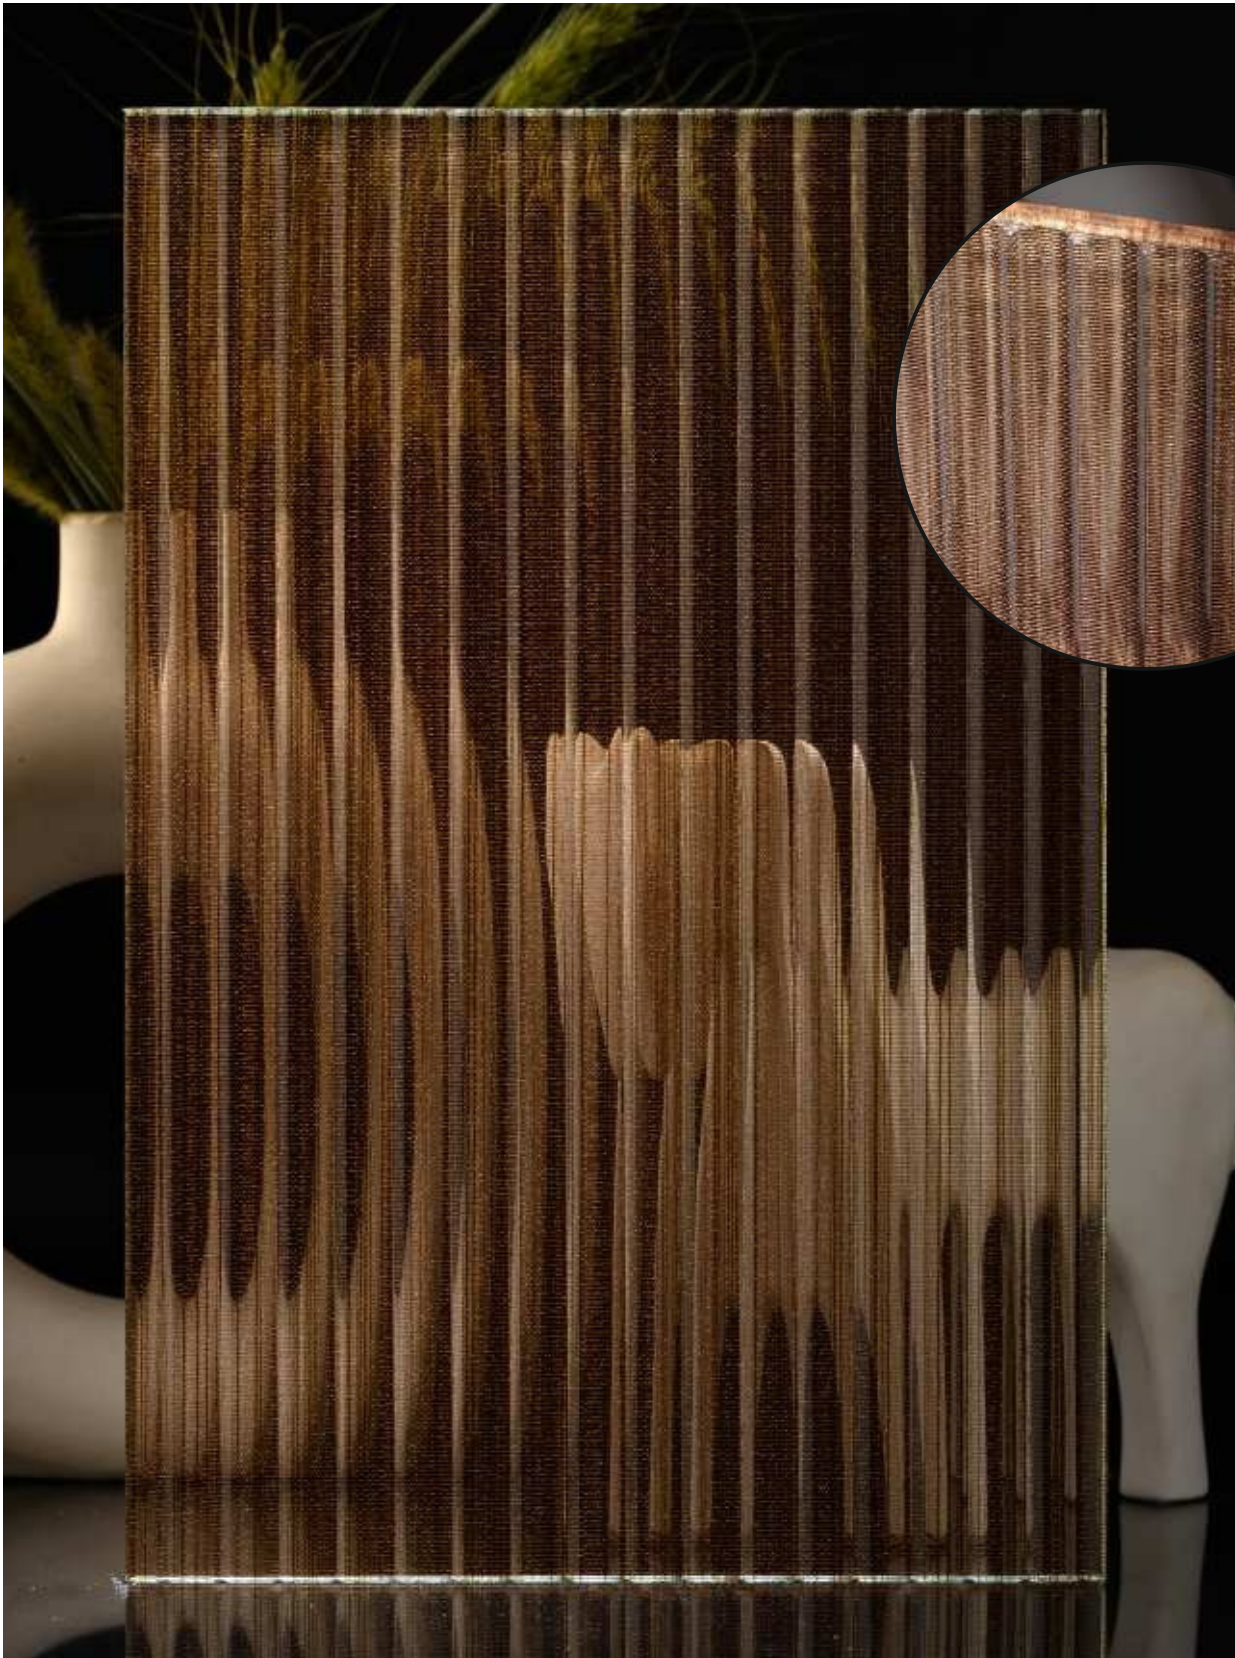

Article Code : WM 209 Regen Reeded-35
Standard Size (WxH) : 1200x3000mm
Standard Thickness : 9mm Laminated(Toughened / HS)

* This is a creative photograph. Actual product may vary.
* Color may vary lot to lot. please ask for fresh sample before placing order.