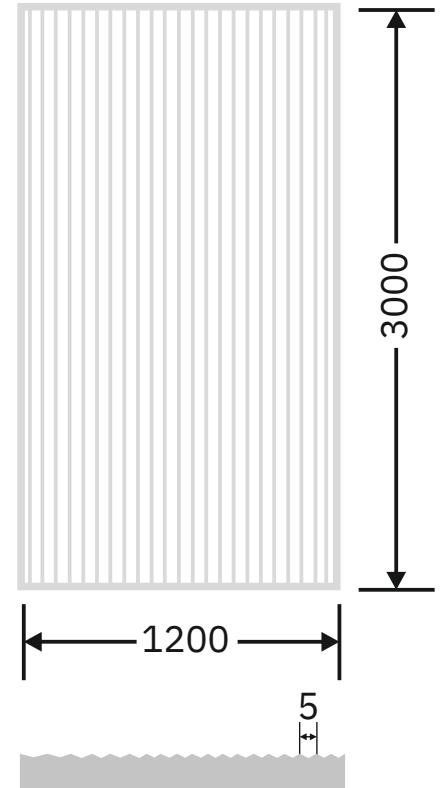

Flute Orientation

Article Code :WM 225
 Standard Size (WxH) : 1200x3000mm
 Standard Thickness :9mm Laminated(Toughened / HS)

*This is a creative photograph. Actual product may vary.
 *Color may vary lot to lot. please ask for fresh sample before placing order.

Flute Orientation

Article Code :WM 226
Standard Size (WxH) : 1200x3000mm
Standard Thickness :9mm Laminated(Toughened / HS)

*This is a creative photograph. Actual product may vary.
*Color may vary lot to lot. please ask for fresh sample before placing order.

Flute Orientation

Article Code :WM 227
 Standard Size (WxH) : 1200x3000mm
 Standard Thickness :9mm Laminated(Toughened / HS)

*This is a creative photograph. Actual product may vary.
 *Color may vary lot to lot. please ask for fresh sample before placing order.

Flute Orientation

Article Code :WM 228
 Standard Size (WxH) : 1200x3000mm
 Standard Thickness :9mm Laminated(Toughened / HS)

*This is a creative photograph. Actual product may vary.
 *Color may vary lot to lot. please ask for fresh sample before placing order.