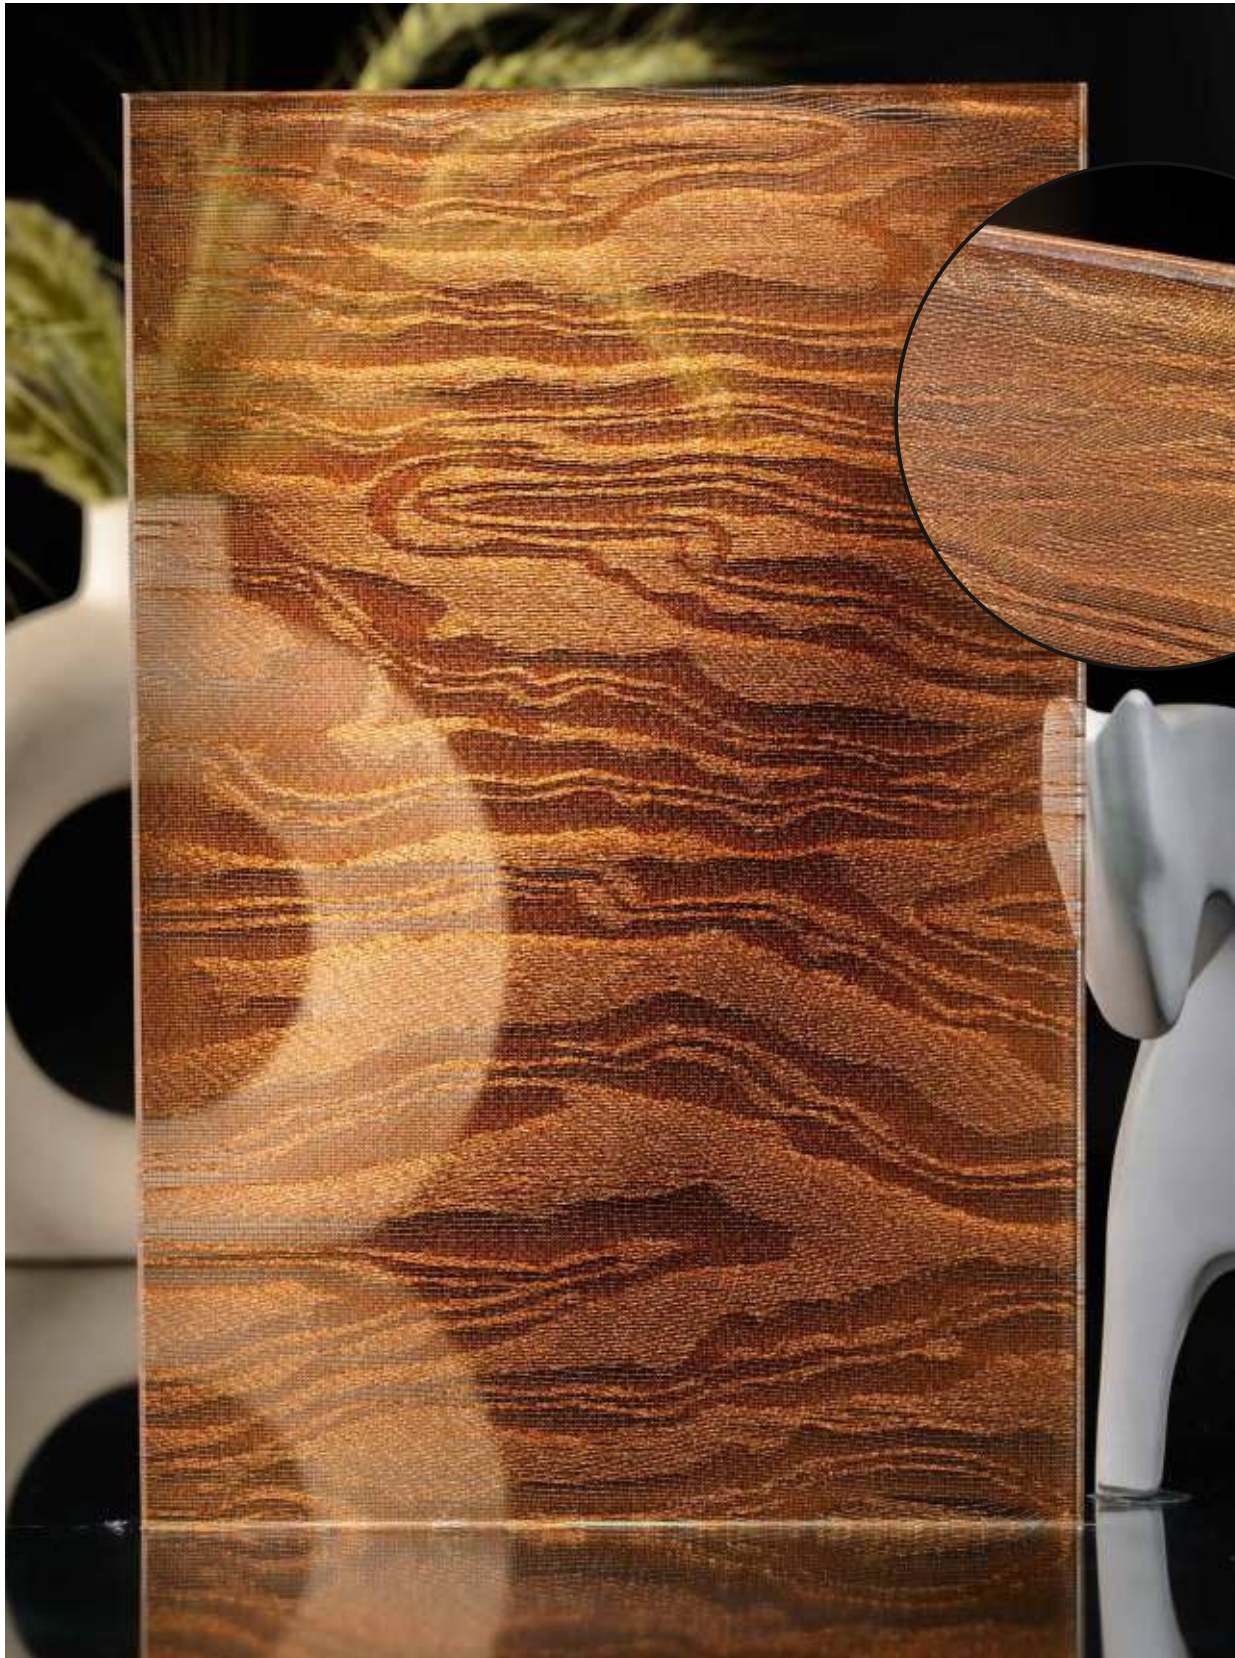

Article Code :WM 212 Paxe Copper(Gloss) -35
Standard Size (WxH) : 1200x3000mm
Standard Thickness :9mm Laminated(Toughened / HS)

*This is a creative photograph. Actual product may vary.
*Color may vary lot to lot. please ask for fresh sample before placing order.