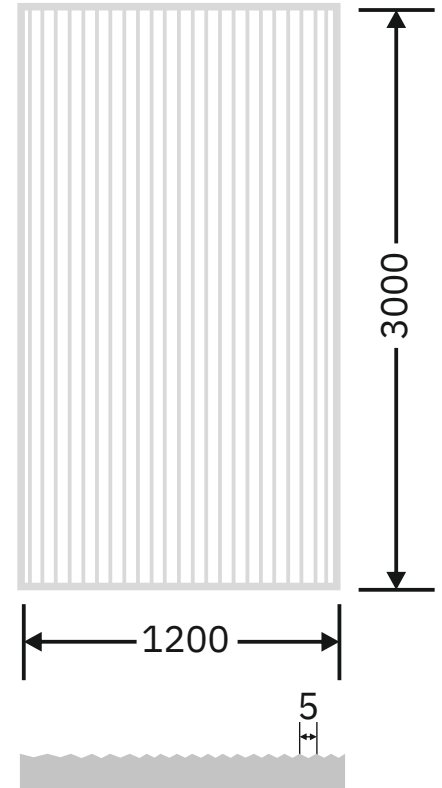

Flute Orientation

Article Code :WM 226
Standard Size (WxH) : 1200x3000mm
Standard Thickness :9mm Laminated(Toughened / HS)

*This is a creative photograph. Actual product may vary.
*Color may vary lot to lot. please ask for fresh sample before placing order.

Flute Orientation

Article Code :WM 227
 Standard Size (WxH) : 1200x3000mm
 Standard Thickness :9mm Laminated(Toughened / HS)

*This is a creative photograph. Actual product may vary.
 *Color may vary lot to lot. please ask for fresh sample before placing order.

Flute Orientation

Article Code :WM 228
 Standard Size (WxH) : 1200x3000mm
 Standard Thickness :9mm Laminated(Toughened / HS)

*This is a creative photograph. Actual product may vary.
 *Color may vary lot to lot. please ask for fresh sample before placing order.

Flute Orientation

Article Code :WM 229
Standard Size (WxH) : 1200x3000mm
Standard Thickness :9mm Laminated(Toughened / HS)

*This is a creative photograph. Actual product may vary.
*Color may vary lot to lot. please ask for fresh sample before placing order.