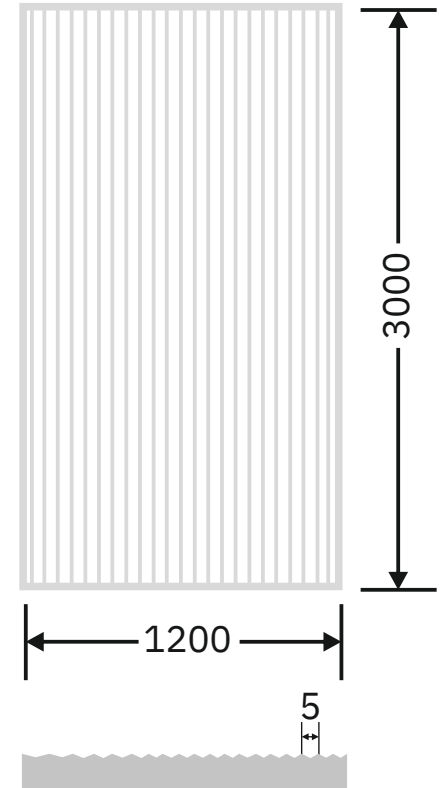

Flute Orientation

Article Code : WM 211 Luce Masterline -35
Standard Size (WxH) : 1200x3000mm
Standard Thickness : 9mm Laminated(Toughened / HS)

*This is a creative photograph. Actual product may vary.
*Color may vary lot to lot. please ask for fresh sample before placing order.