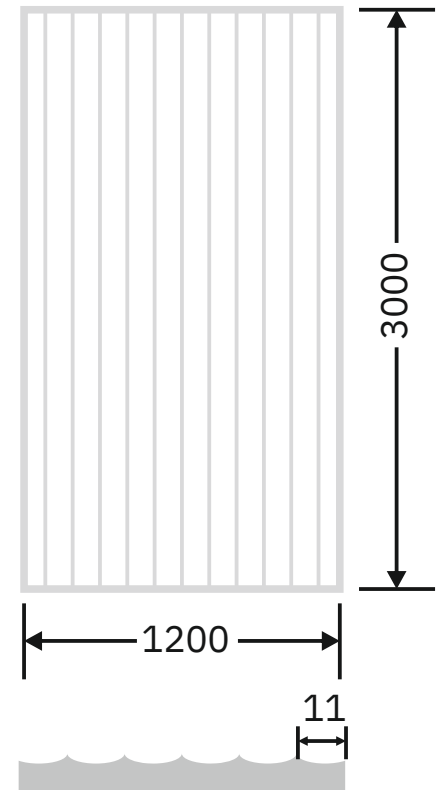

Flute Orientation

Article Code :WM 214 Ritz Reeded -35
Standard Size (WxH) : 1200x3000mm
Standard Thickness :9mm Laminated(Toughened / HS)

*This is a creative photograph. Actual product may vary.
*Color may vary lot to lot. please ask for fresh sample before placing order.