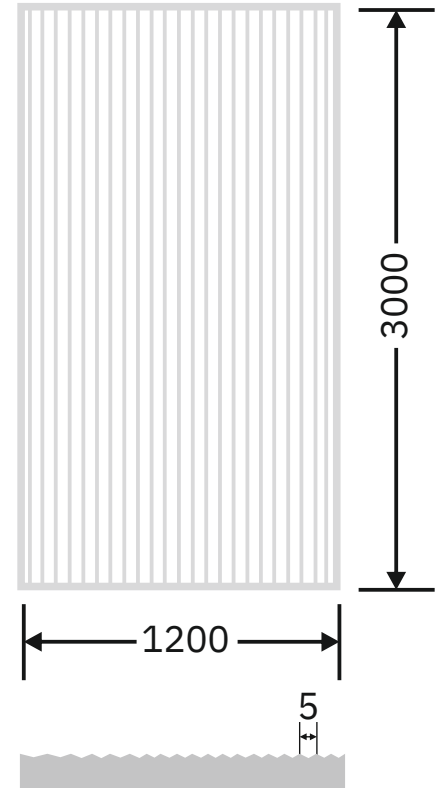

Flute Orientation

Article Code :WM 223 Masterline -35
Standard Size (WxH) : 1200x3000mm
Standard Thickness :9mm Laminated(Toughened / HS)

*This is a creative photograph. Actual product may vary.
*Color may vary lot to lot. please ask for fresh sample before placing order.

Flute Orientation

Article Code :WM 224
 Standard Size (WxH) : 1200x3000mm
 Standard Thickness :9mm Laminated(Toughened / HS)

*This is a creative photograph. Actual product may vary.
 *Color may vary lot to lot. please ask for fresh sample before placing order.

Flute Orientation

Article Code :WM 225
 Standard Size (WxH) : 1200x3000mm
 Standard Thickness :9mm Laminated(Toughened / HS)

*This is a creative photograph. Actual product may vary.
 *Color may vary lot to lot. please ask for fresh sample before placing order.

Flute Orientation

Article Code :WM 228
 Standard Size (WxH) : 1200x3000mm
 Standard Thickness :9mm Laminated(Toughened / HS)

*This is a creative photograph. Actual product may vary.
 *Color may vary lot to lot. please ask for fresh sample before placing order.