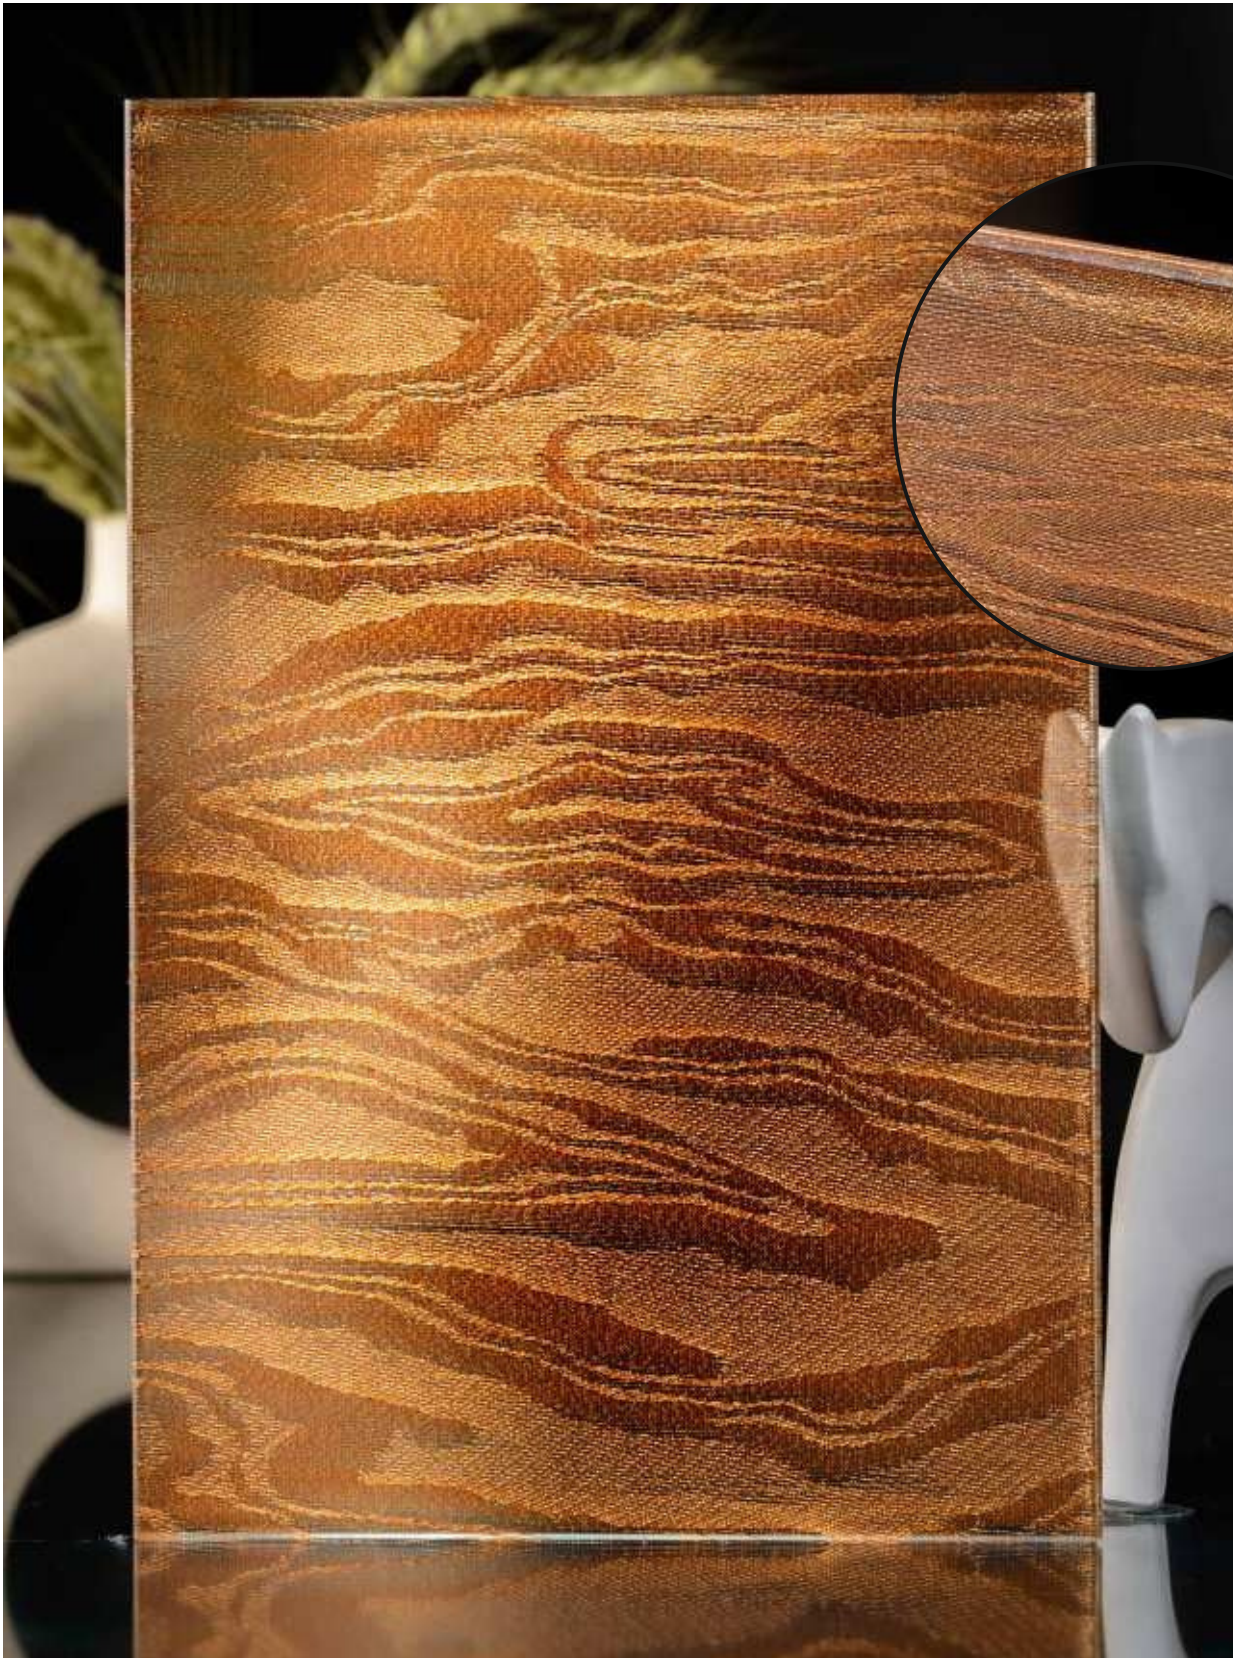

Article Code :WM 212 Paxe Copper(Matte) -35
Standard Size (WxH) : 1200x3000mm
Standard Thickness :9mm Laminated(Toughened / HS)

*This is a creative photograph. Actual product may vary.
*Color may vary lot to lot. please ask for fresh sample before placing order.