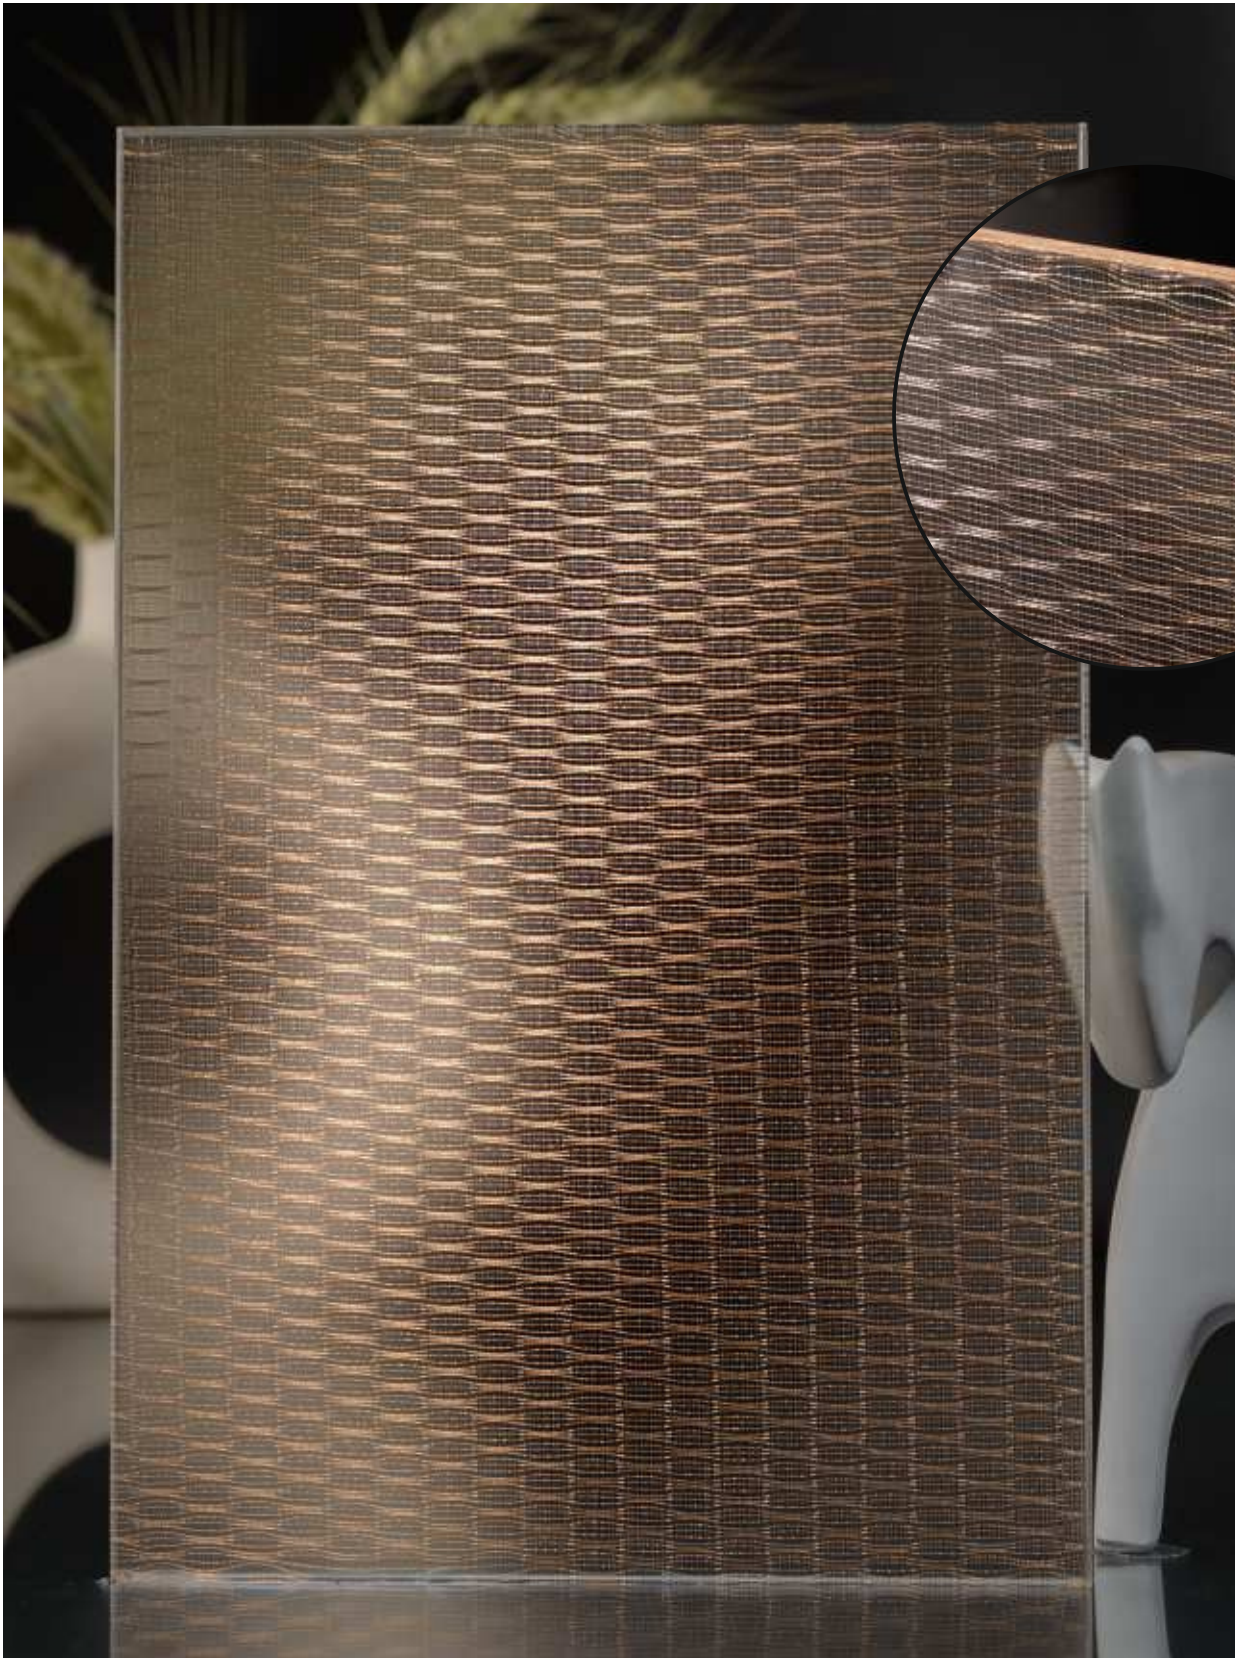

Article Code :WM 211 Luce Extra Clear(Gloss)-35
Standard Size (WxH) : 1200x3000mm
Standard Thickness :9mm Laminated(Toughened / HS)

*This is a creative photograph. Actual product may vary.
*Color may vary lot to lot. please ask for fresh sample before placing order.