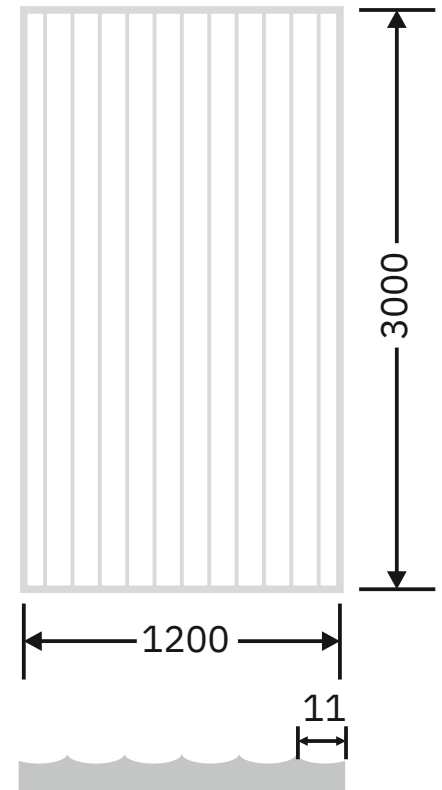

Flute Orientation

Article Code :WM 206 Mosch Grey Reeded -35
Standard Size (WxH) : 1200x3000mm
Standard Thickness :9mm Laminated(Toughened / HS)

* This is a creative photograph. Actual product may vary.
* Color may vary lot to lot. please ask for fresh sample before placing order.