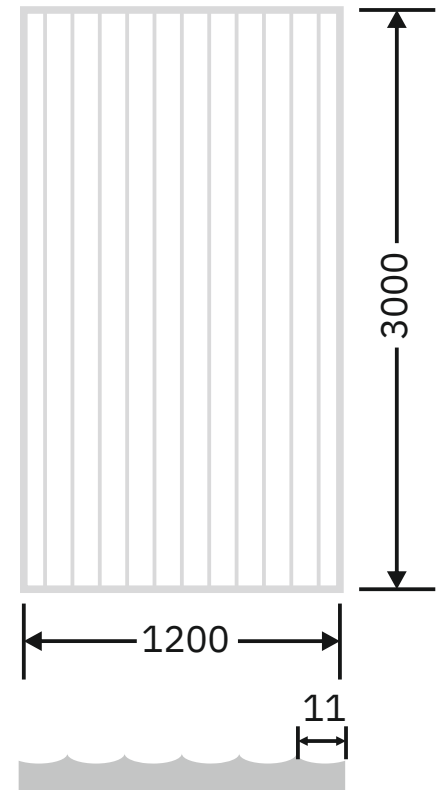

Flute Orientation

Article Code :WM 221 Reeded -35
Standard Size (WxH) : 1200x3000mm
Standard Thickness :9mm Laminated(Toughened / HS)

*This is a creative photograph. Actual product may vary.
*Color may vary lot to lot. please ask for fresh sample before placing order.