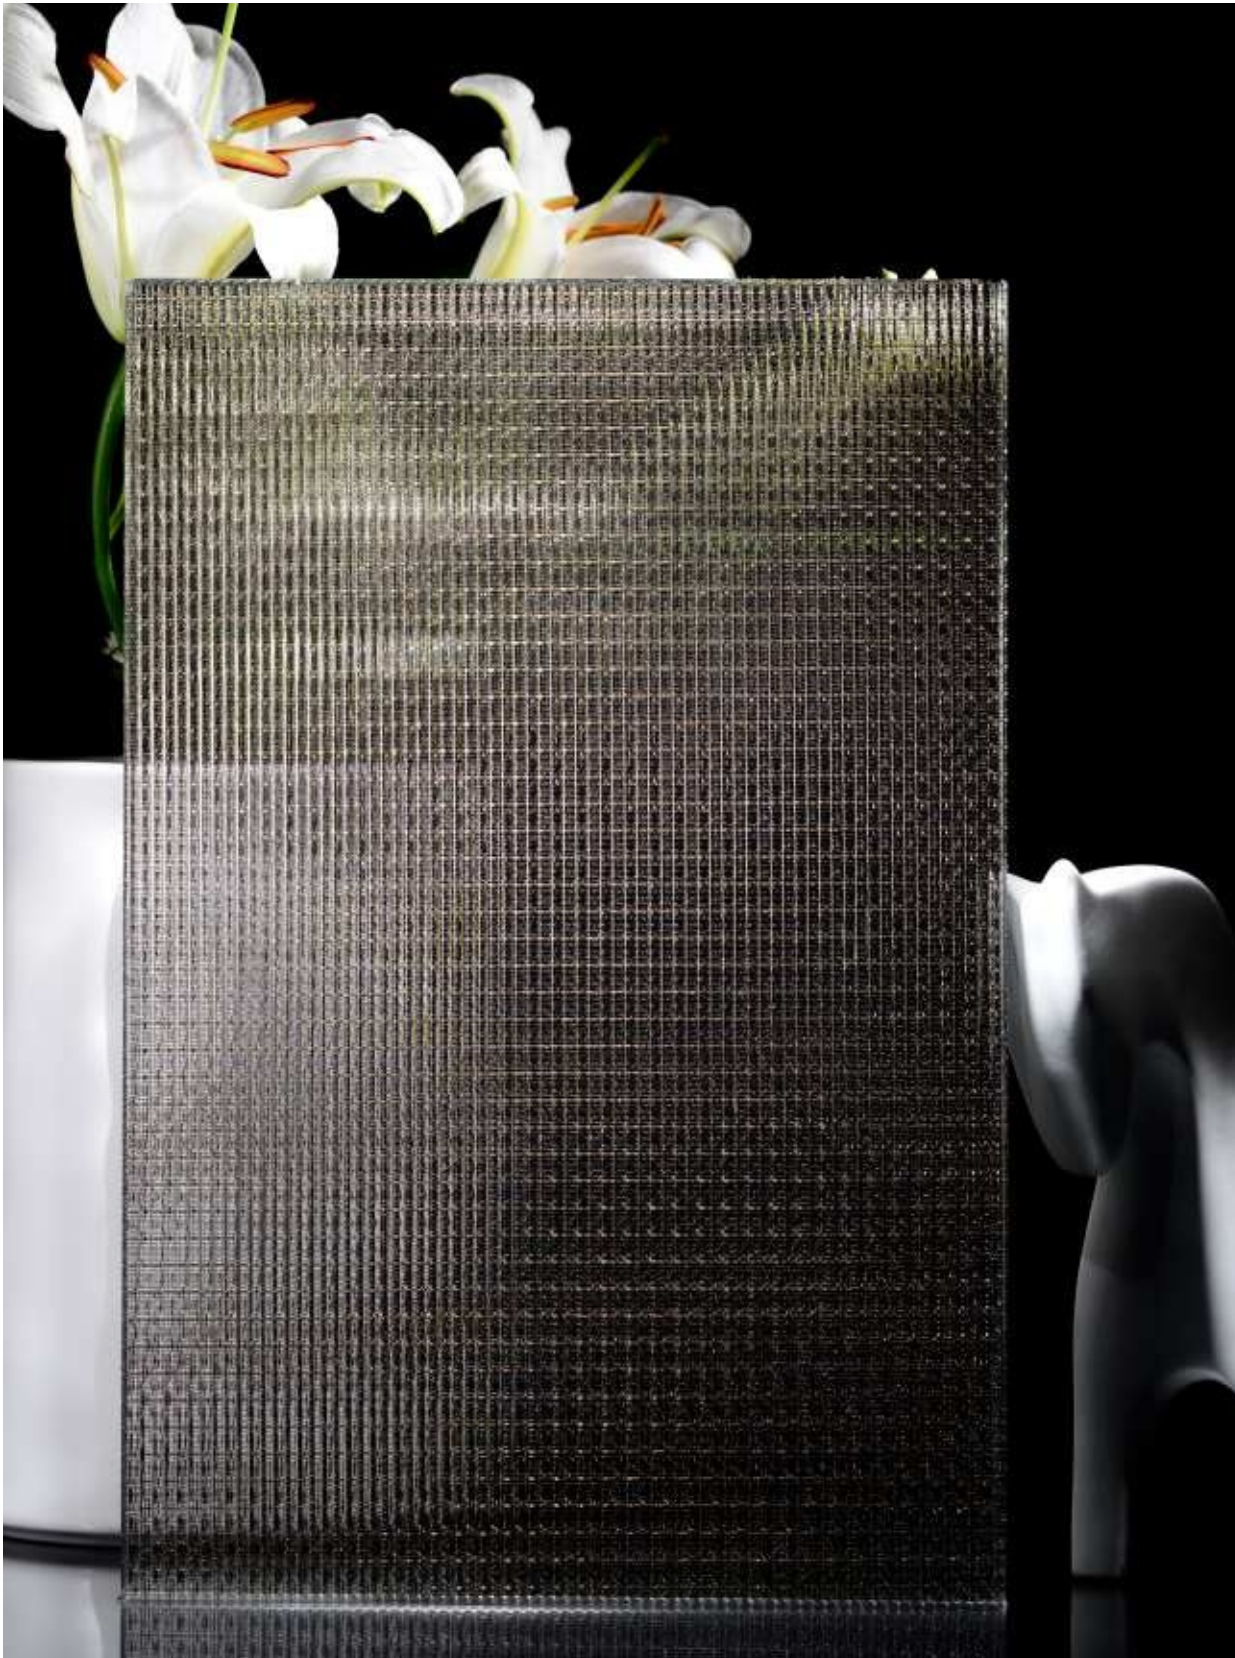

Flute Orientation

Article Code :WM 220 Masterline -35
Standard Size (WxH) : 1200x3000mm
Standard Thickness :9mm Laminated(Toughened / HS)

*This is a creative photograph. Actual product may vary.
*Color may vary lot to lot. please ask for fresh sample before placing order.