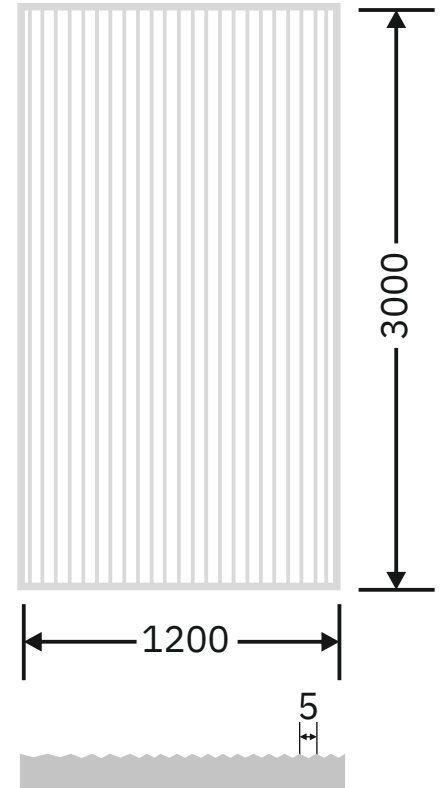

Flute Orientation

Article Code :WM 225
 Standard Size (WxH) : 1200x3000mm
 Standard Thickness :9mm Laminated(Toughened / HS)

*This is a creative photograph. Actual product may vary.
 *Color may vary lot to lot. please ask for fresh sample before placing order.

Flute Orientation

Article Code :WM 226
Standard Size (WxH) : 1200x3000mm
Standard Thickness :9mm Laminated(Toughened / HS)

*This is a creative photograph. Actual product may vary.
*Color may vary lot to lot. please ask for fresh sample before placing order.

Flute Orientation

Article Code :WM 227
 Standard Size (WxH) : 1200x3000mm
 Standard Thickness :9mm Laminated(Toughened / HS)

*This is a creative photograph. Actual product may vary.
 *Color may vary lot to lot. please ask for fresh sample before placing order.

Flute Orientation

Article Code :WM 228
 Standard Size (WxH) : 1200x3000mm
 Standard Thickness :9mm Laminated(Toughened / HS)

*This is a creative photograph. Actual product may vary.
 *Color may vary lot to lot. please ask for fresh sample before placing order.