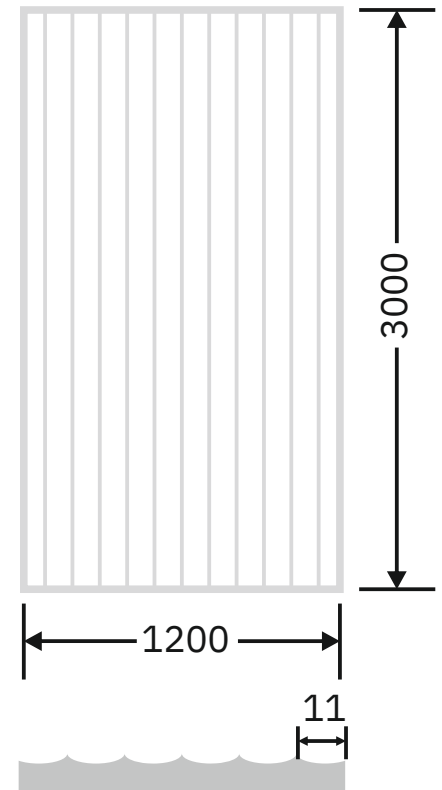

Flute Orientation

Article Code :WM 215 Vivid Reeded -35
Standard Size (WxH) : 1200x3000mm
Standard Thickness :9mm Laminated(Toughened / HS)

*This is a creative photograph. Actual product may vary.
*Color may vary lot to lot. please ask for fresh sample before placing order.