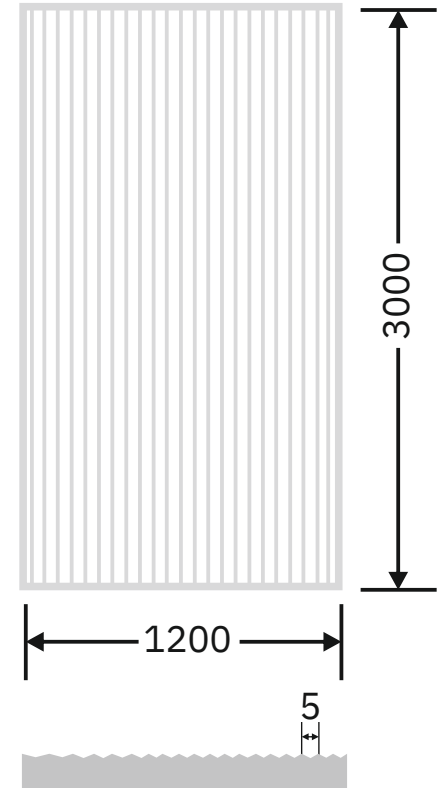

Flute Orientation

Article Code :WM 230
Standard Size (WxH) : 1200x3000mm
Standard Thickness :9mm Laminated(Toughened / HS)

*This is a creative photograph. Actual product may vary.
*Color may vary lot to lot. please ask for fresh sample before placing order.