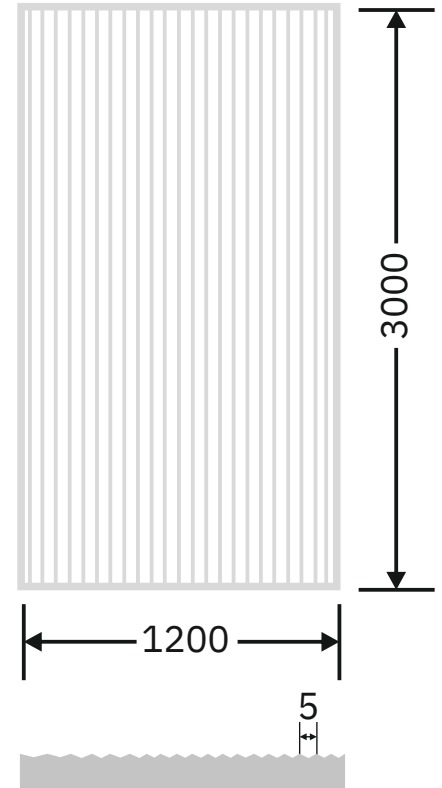

Flute Orientation

Article Code : WM 211 Luce Masterline -35
 Standard Size (WxH) : 1200x3000mm
 Standard Thickness : 9mm Laminated(Toughened / HS)

*This is a creative photograph. Actual product may vary.
 *Color may vary lot to lot. please ask for fresh sample before placing order.

Article Code :WM 218 Extra Clear -35
Standard Size (WxH) : 1200x3000mm
Standard Thickness :9mm Laminated(Toughened / HS)

*This is a creative photograph. Actual product may vary.
*Color may vary lot to lot. please ask for fresh sample before placing order.

Flute Orientation

Article Code :WM 218 Reeded -35
Standard Size (WxH) : 1200x3000mm
Standard Thickness :9mm Laminated(Toughened / HS)

*This is a creative photograph. Actual product may vary.
*Color may vary lot to lot. please ask for fresh sample before placing order.

Flute Orientation

Article Code : WM 218 Masterline -35
Standard Size (WxH) : 1200x3000mm
Standard Thickness : 9mm Laminated(Toughened / HS)

*This is a creative photograph. Actual product may vary.
*Color may vary lot to lot. please ask for fresh sample before placing order.