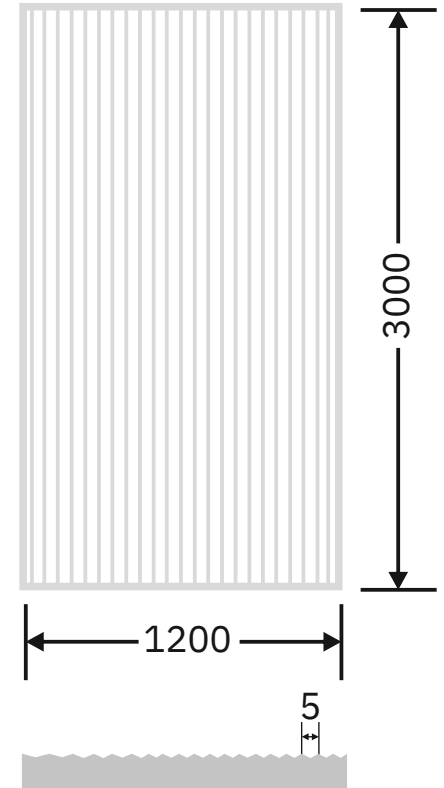

Flute Orientation

Article Code : WM 213 Paxe Sliver Masterline -35
Standard Size (WxH) : 1200x3000mm
Standard Thickness : 9mm Laminated(Toughened / HS)

*This is a creative photograph. Actual product may vary.
*Color may vary lot to lot. please ask for fresh sample before placing order.