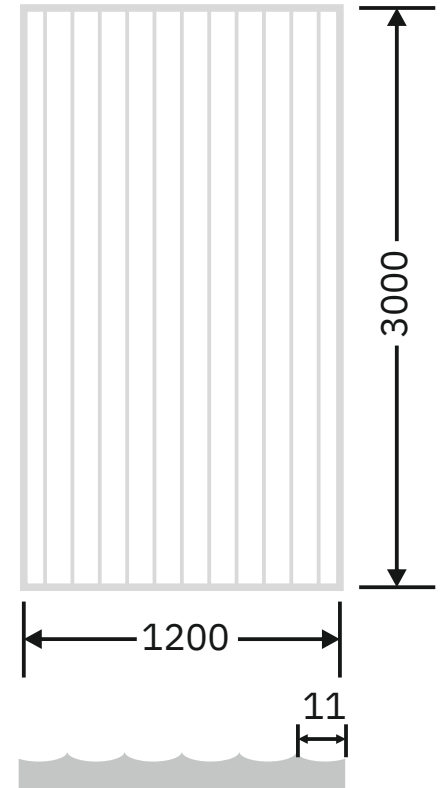

Flute Orientation

Article Code :WM 219 Reeded -35
Standard Size (WxH) : 1200x3000mm
Standard Thickness :9mm Laminated(Toughened / HS)

*This is a creative photograph. Actual product may vary.
*Color may vary lot to lot. please ask for fresh sample before placing order.