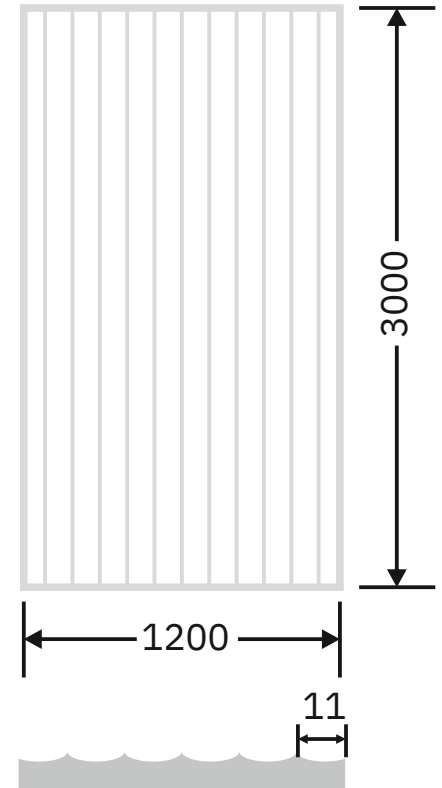

Flute Orientation