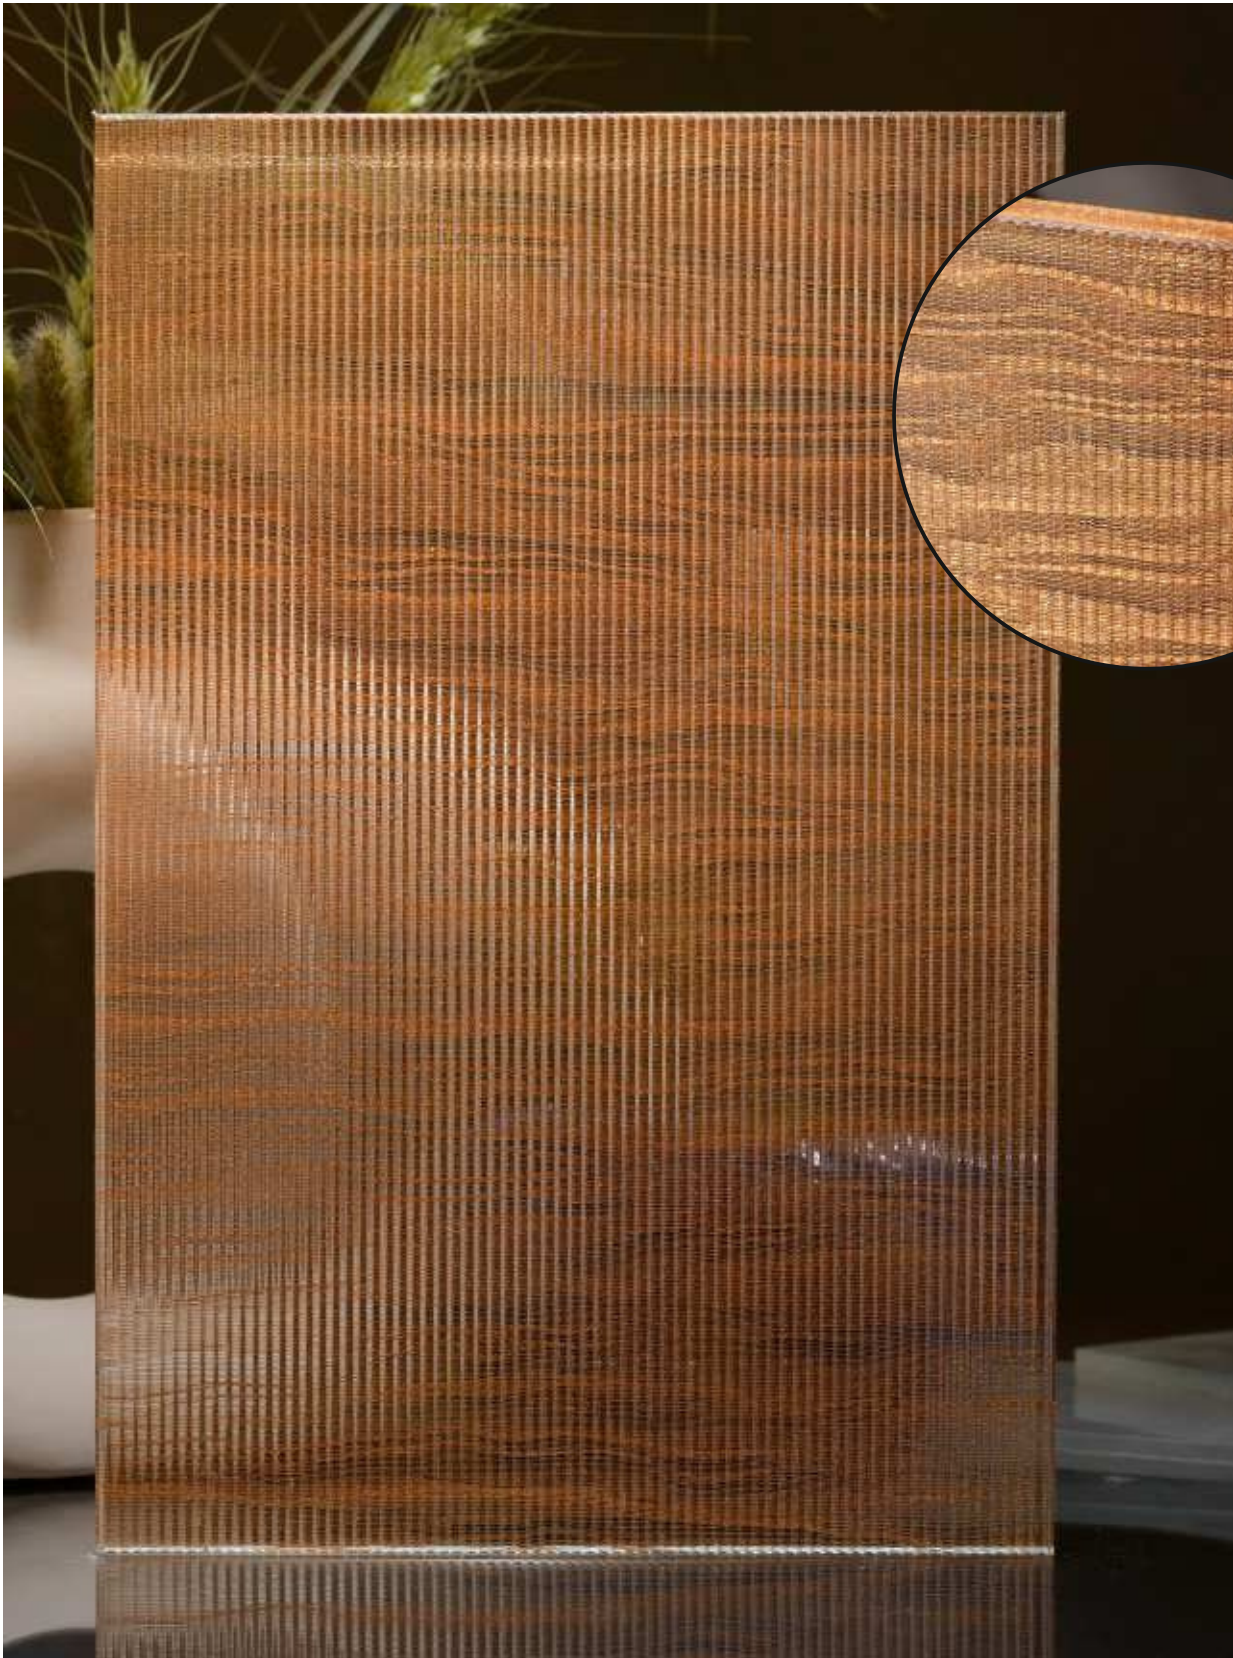

Flute Orientation

Article Code :WM 212 Paxe Copper Masterline -35
Standard Size (WxH) : 1200x3000mm
Standard Thickness :9mm Laminated(Toughened / HS)

*This is a creative photograph. Actual product may vary.
*Color may vary lot to lot. please ask for fresh sample before placing order.