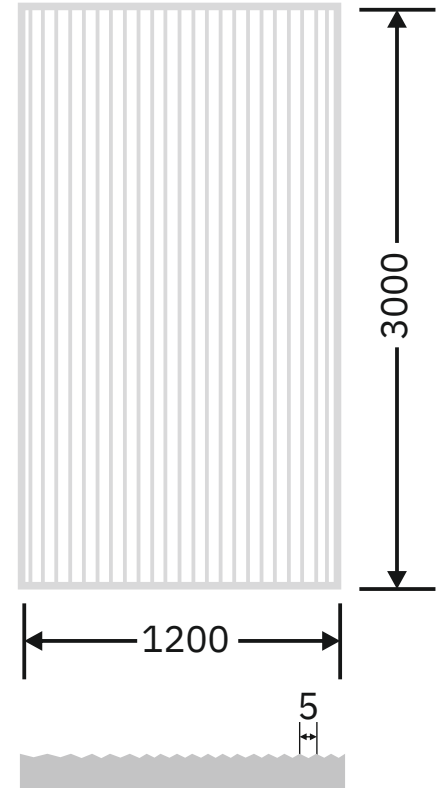

Flute Orientation

Article Code :WM 206 Mosch Grey Reeded -35
Standard Size (WxH) : 1200x3000mm
Standard Thickness :9mm Laminated(Toughened / HS)

* This is a creative photograph. Actual product may vary.
* Color may vary lot to lot. please ask for fresh sample before placing order.

Flute Orientation

Article Code :WM 206 Mosch Grey Masterline -35
Standard Size (WxH) : 1200x3000mm
Standard Thickness :9mm Laminated(Toughened / HS)

*This is a creative photograph. Actual product may vary.
*Color may vary lot to lot. please ask for fresh sample before placing order.