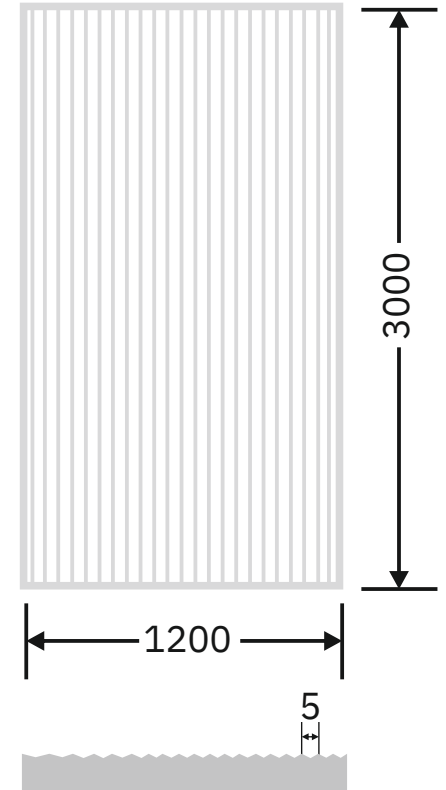

Flute Orientation

Article Code : WM 214 Ritz Masterline -35
Standard Size (WxH) : 1200x3000mm
Standard Thickness : 9mm Laminated(Toughened / HS)

*This is a creative photograph. Actual product may vary.
*Color may vary lot to lot. please ask for fresh sample before placing order.