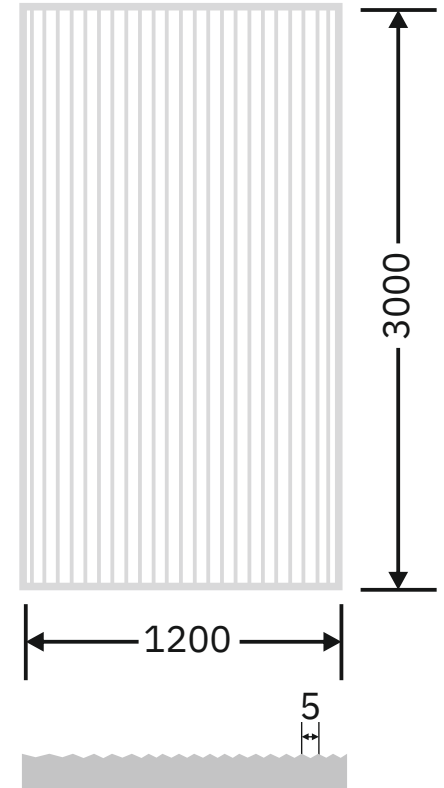

Flute Orientation

Article Code : WM 217 Masterline -35
Standard Size (WxH) : 1200x3000mm
Standard Thickness : 9mm Laminated(Toughened / HS)

*This is a creative photograph. Actual product may vary.
*Color may vary lot to lot. please ask for fresh sample before placing order.