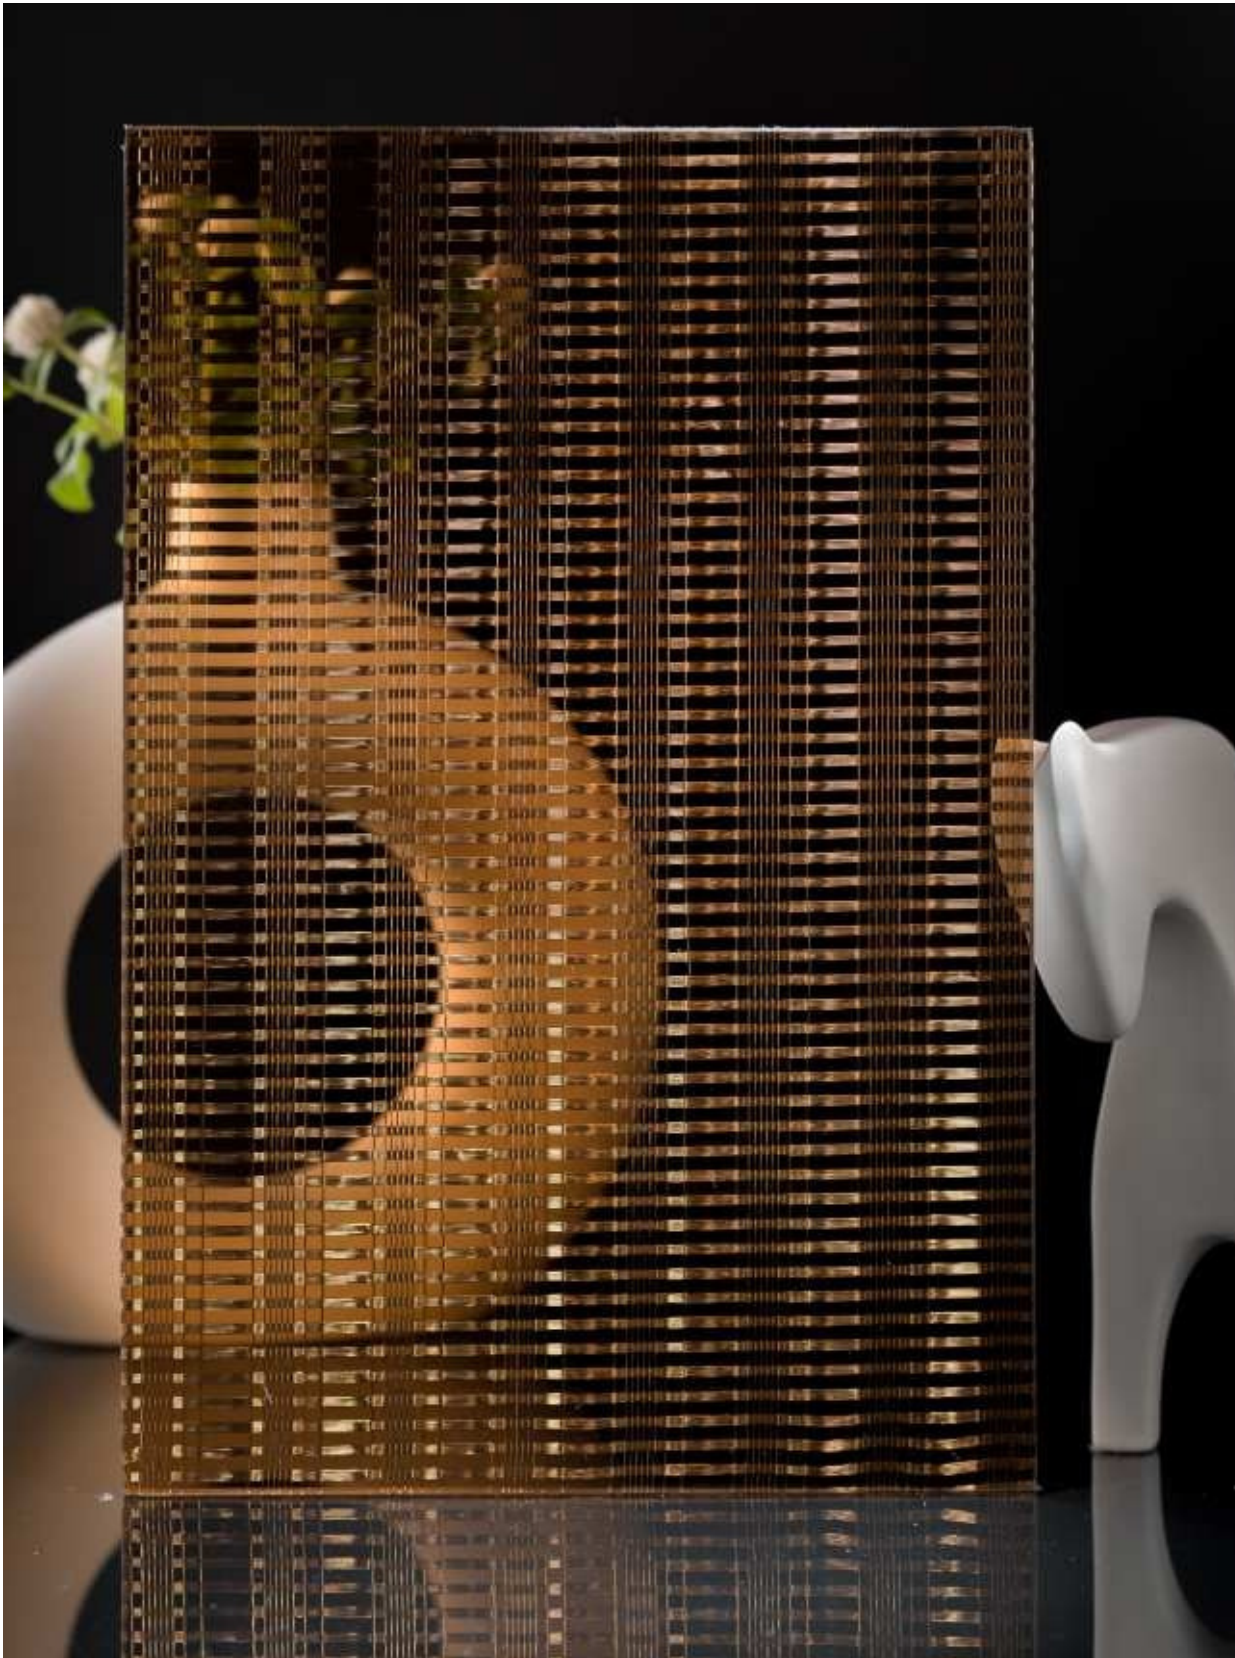

Article Code :WM 215 Vivid Copper Tinted -35
Standard Size (WxH) : 1200x3000mm
Standard Thickness :9mm Laminated(Toughened / HS)

*This is a creative photograph. Actual product may vary.
*Color may vary lot to lot. please ask for fresh sample before placing order.