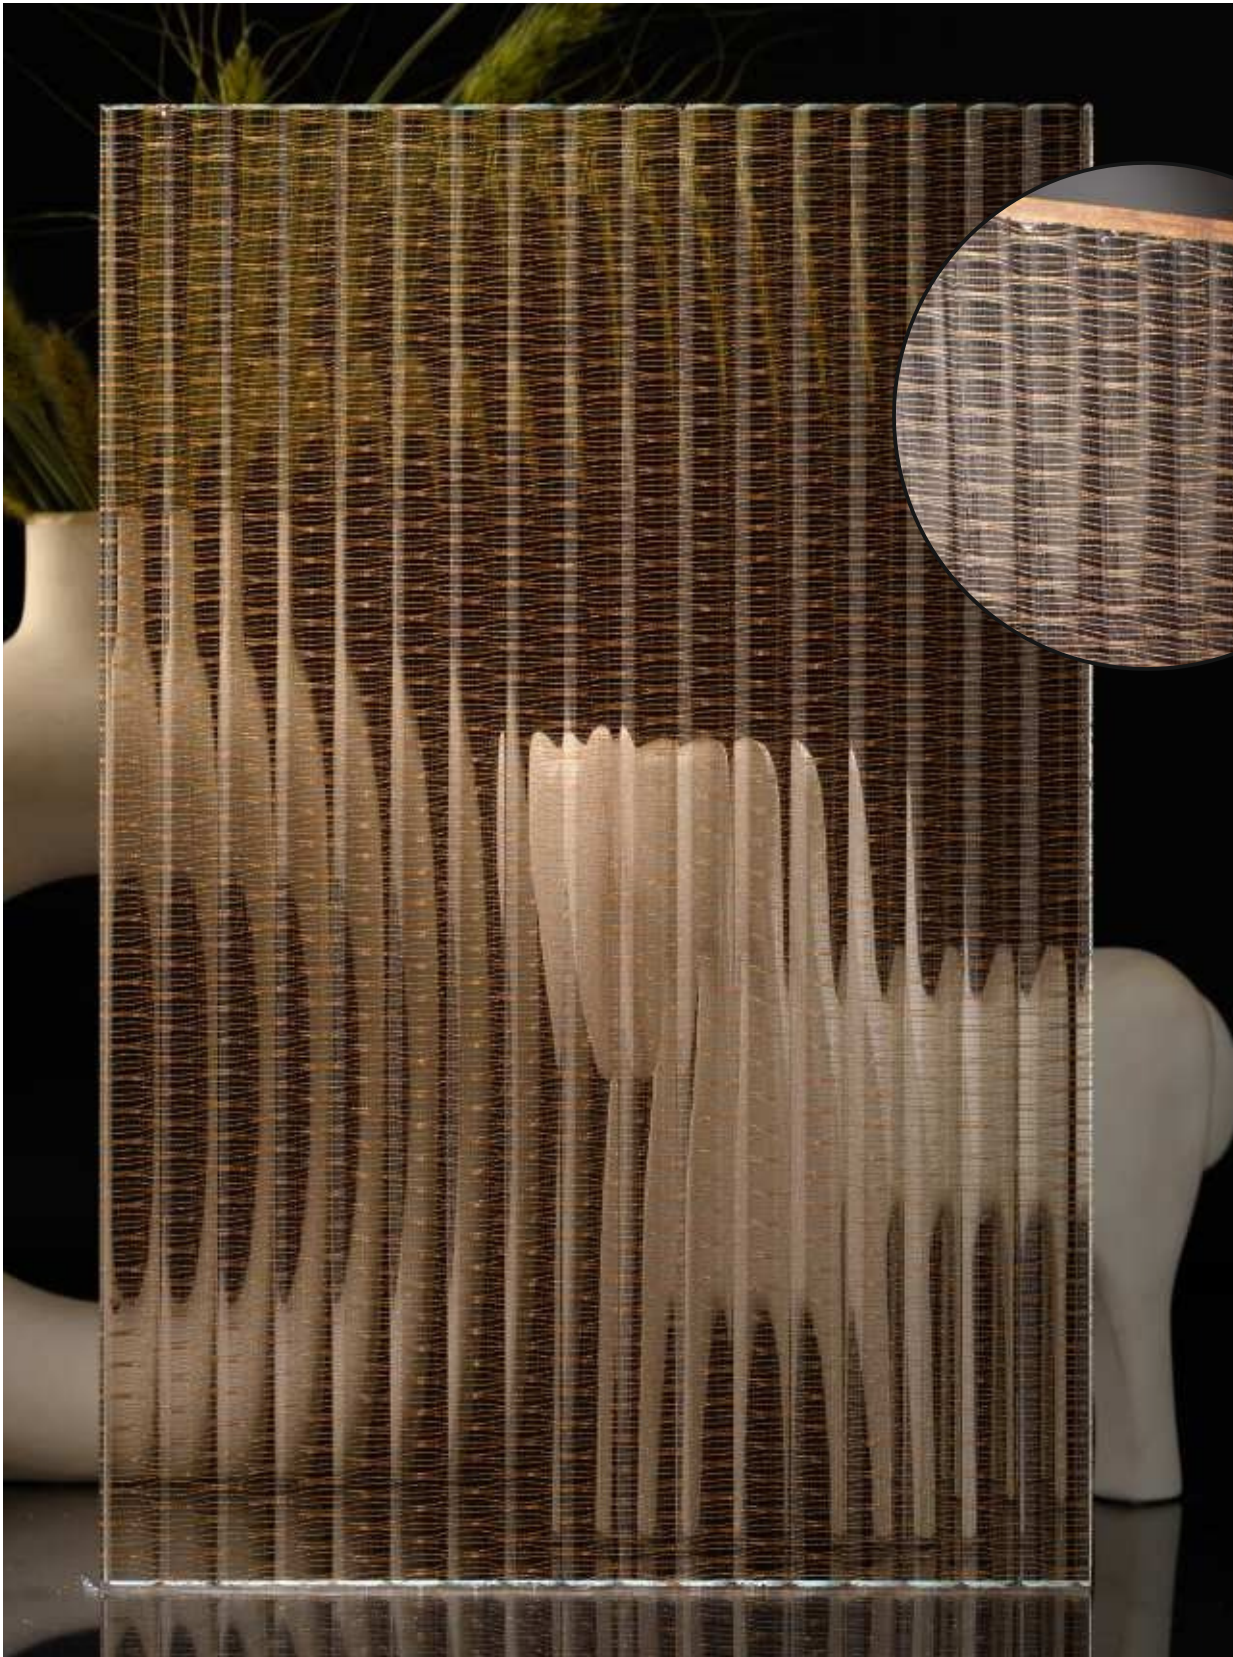

Article Code :WM 211 Luce Reeded -35
Standard Size (WxH) : 1200x3000mm
Standard Thickness :9mm Laminated(Toughened / HS)

*This is a creative photograph. Actual product may vary.
*Color may vary lot to lot. please ask for fresh sample before placing order.