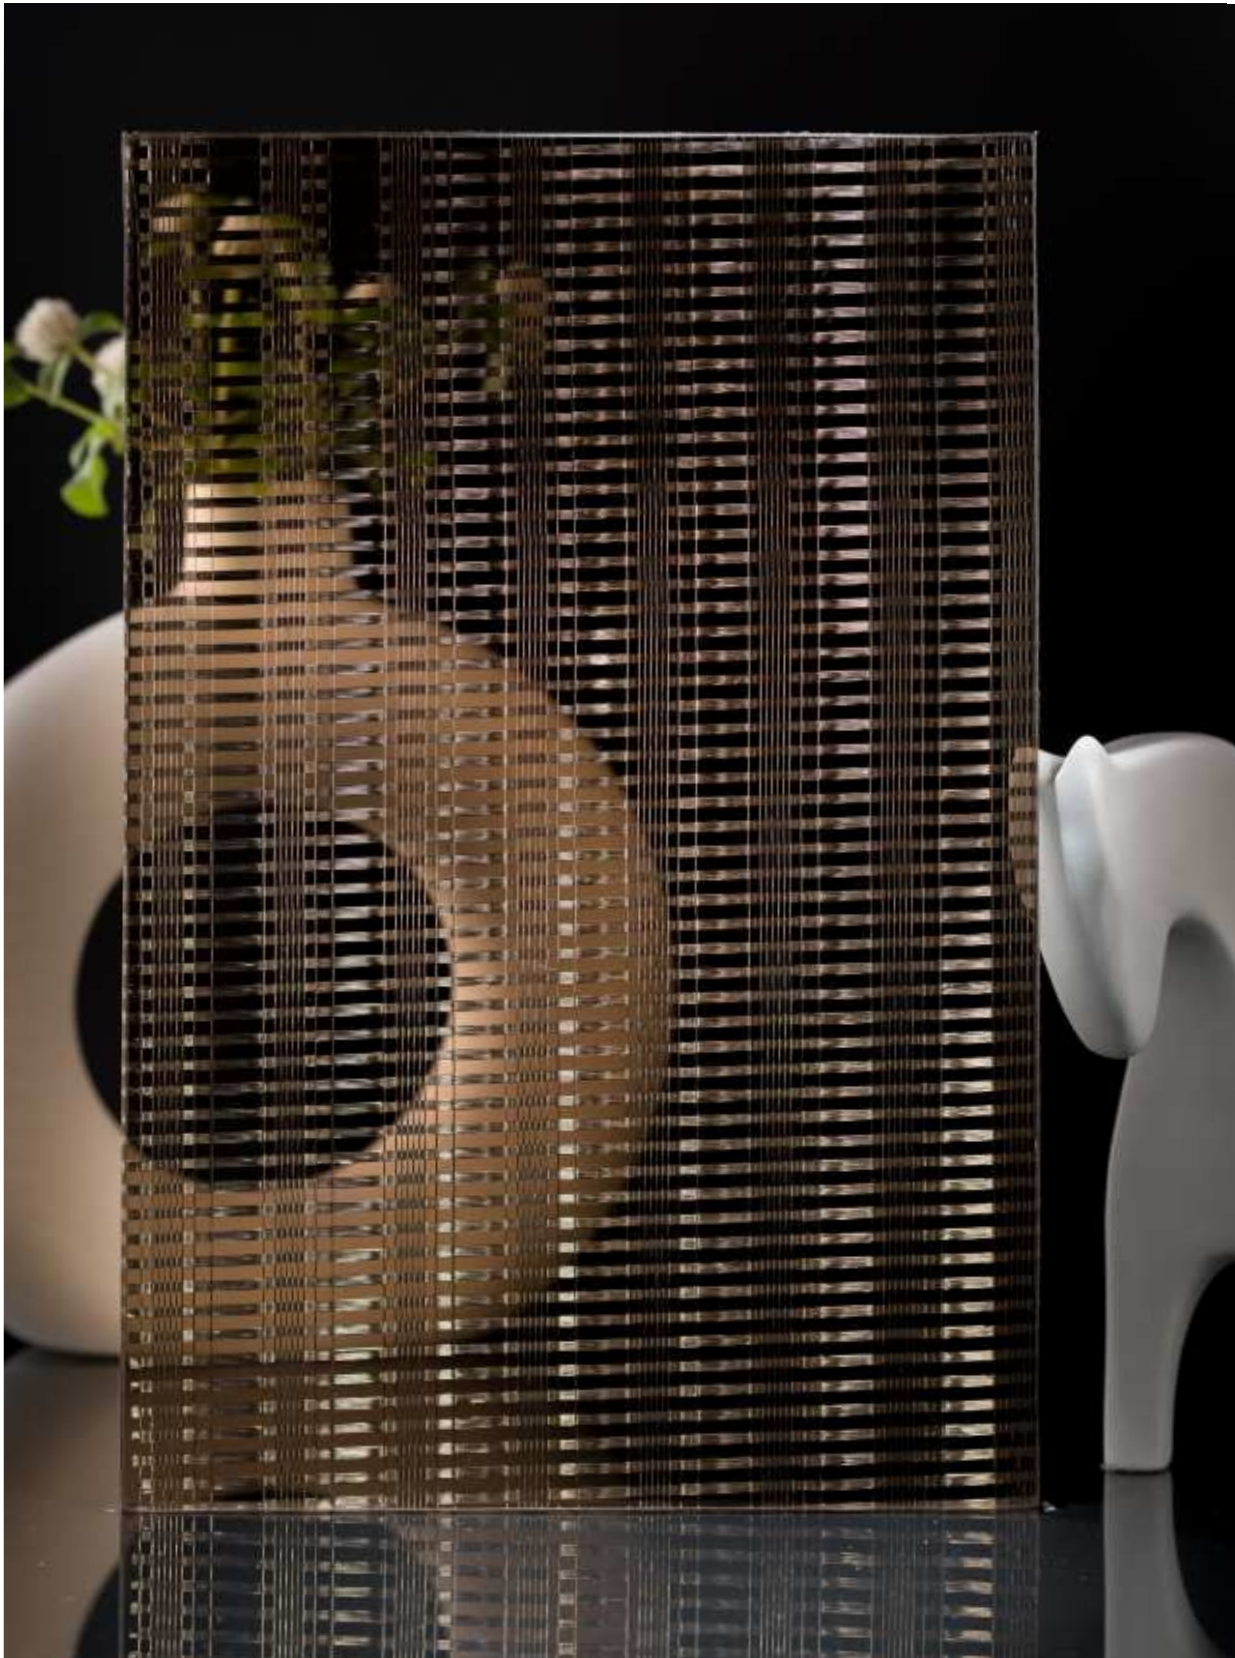

Article Code :WM 215 Vivid Brown Tinted -35
Standard Size (WxH) : 1200x3000mm
Standard Thickness :9mm Laminated(Toughened / HS)

*This is a creative photograph. Actual product may vary.
*Color may vary lot to lot. please ask for fresh sample before placing order.