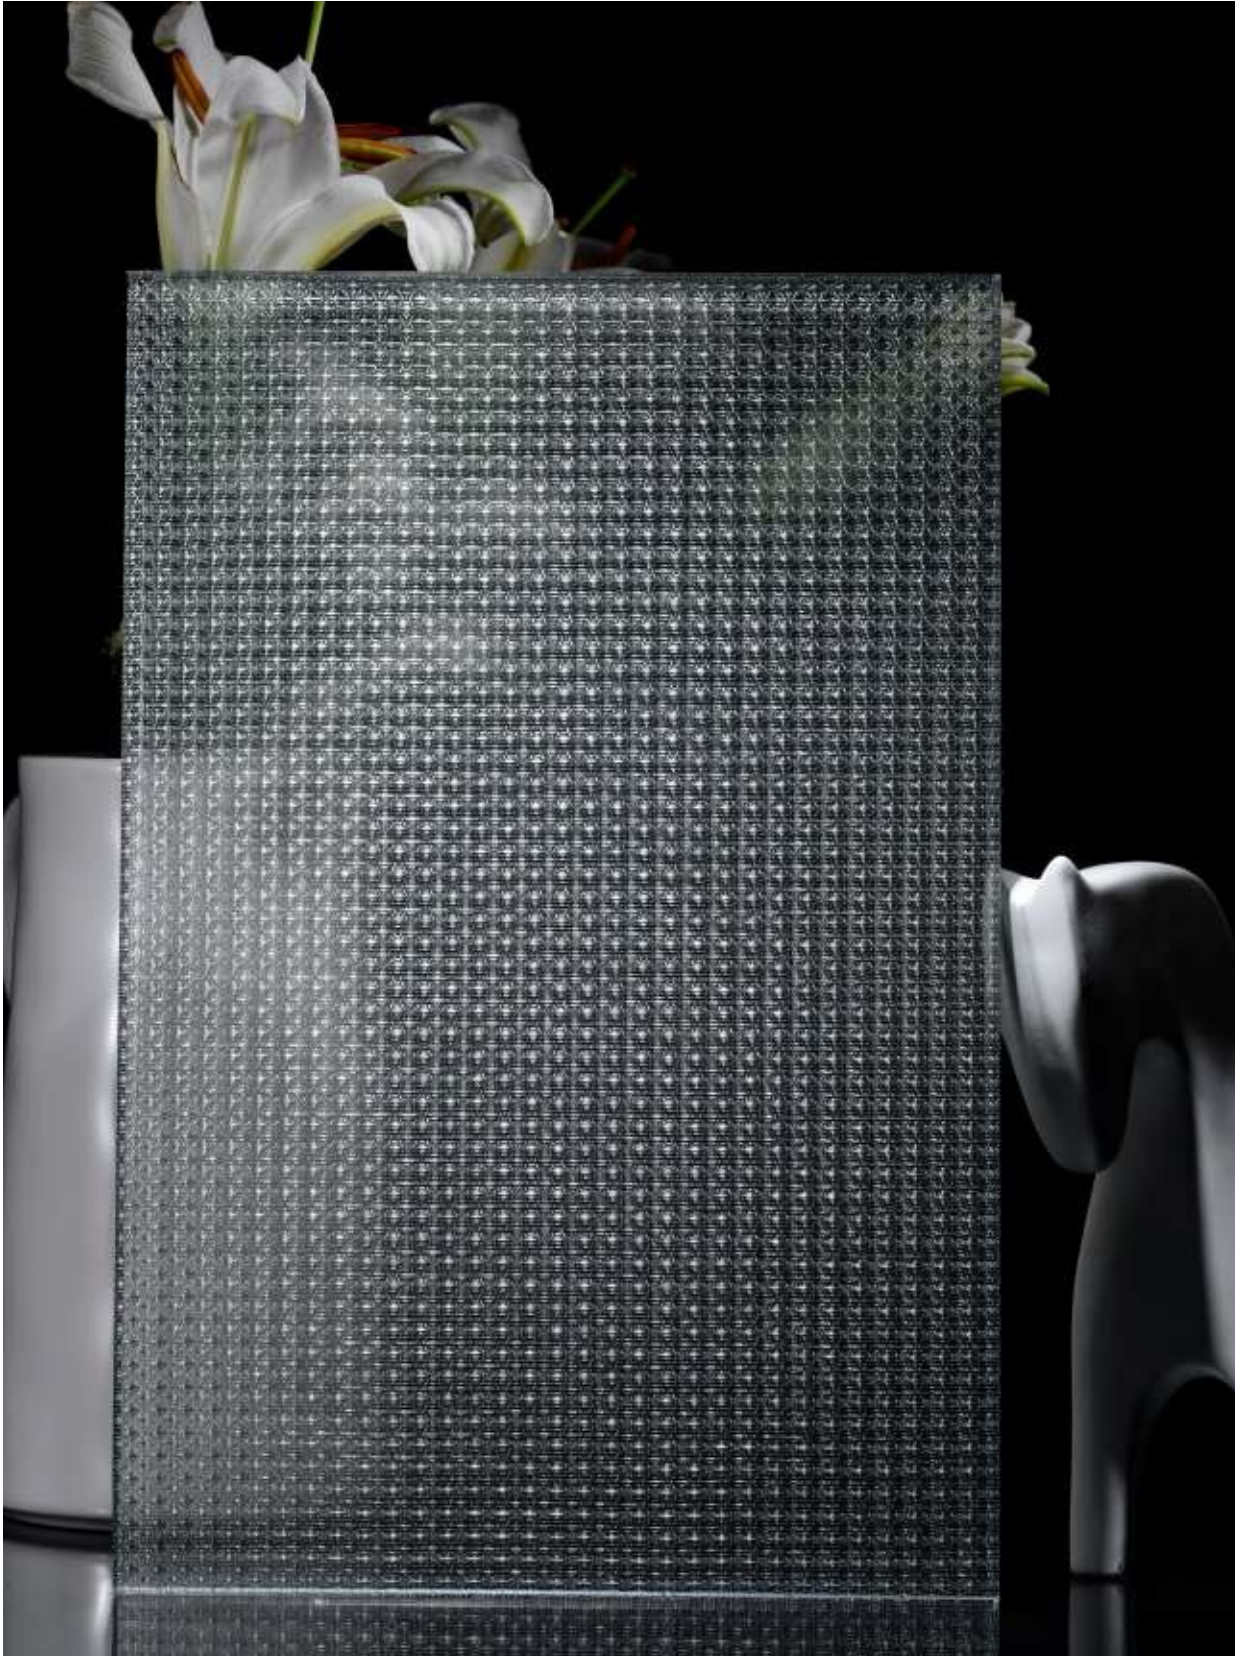

Article Code :WM 221 (Matte) -35
Standard Size (WxH) : 1200x3000mm
Standard Thickness :9mm Laminated(Toughened / HS)

*This is a creative photograph. Actual product may vary.
*Color may vary lot to lot. please ask for fresh sample before placing order.