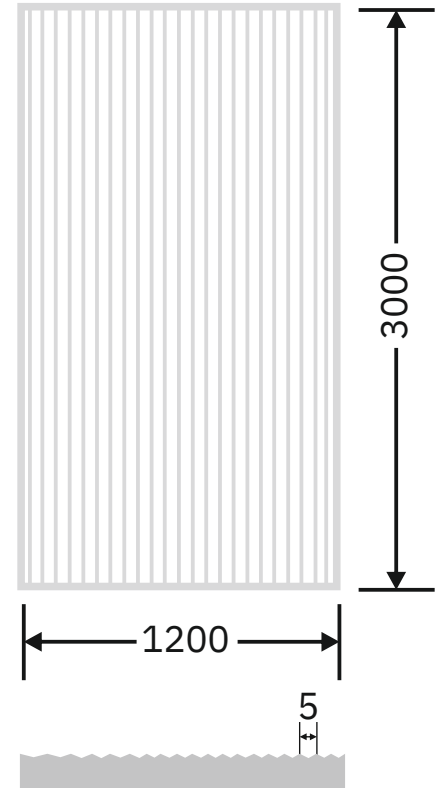

Flute Orientation