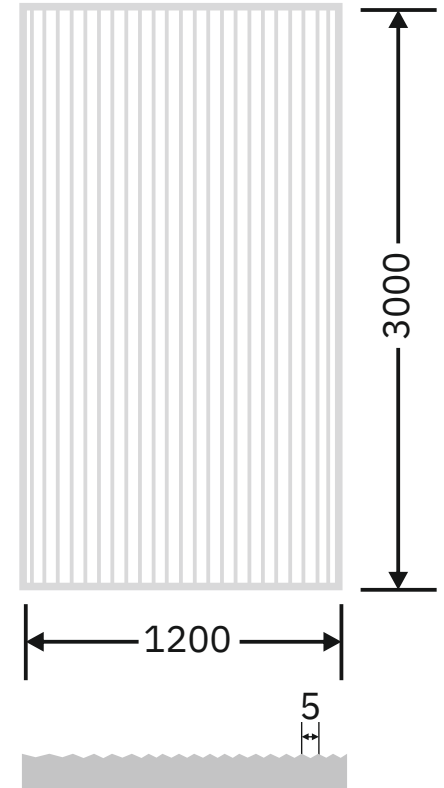

**Flute Orientation**

Article Code :WM 212 Paxe Copper Masterline -35
Standard Size (WxH) : 1200x3000mm
Standard Thickness :9mm Laminated(Toughened / HS)

*This is a creative photograph. Actual product may vary.
*Color may vary lot to lot. please ask for fresh sample before placing order.

Flute Orientation

Article Code : WM 218 Masterline -35
Standard Size (WxH) : 1200x3000mm
Standard Thickness : 9mm Laminated(Toughened / HS)

*This is a creative photograph. Actual product may vary.
*Color may vary lot to lot. please ask for fresh sample before placing order.

Flute Orientation

Article Code :WM 219 Reeded -35
Standard Size (WxH) : 1200x3000mm
Standard Thickness :9mm Laminated(Toughened / HS)

*This is a creative photograph. Actual product may vary.
*Color may vary lot to lot. please ask for fresh sample before placing order.

Flute Orientation

Article Code : WM 219 Masterline -35
 Standard Size (WxH) : 1200x3000mm
 Standard Thickness : 9mm Laminated(Toughened / HS)

*This is a creative photograph. Actual product may vary.
 *Color may vary lot to lot. please ask for fresh sample before placing order.