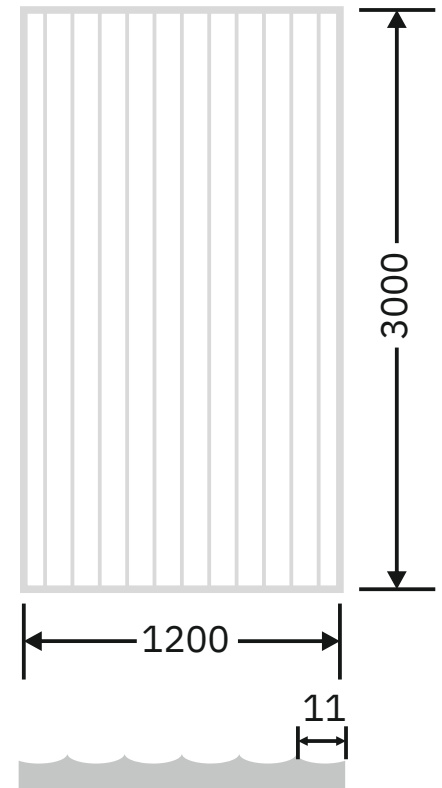

Flute Orientation