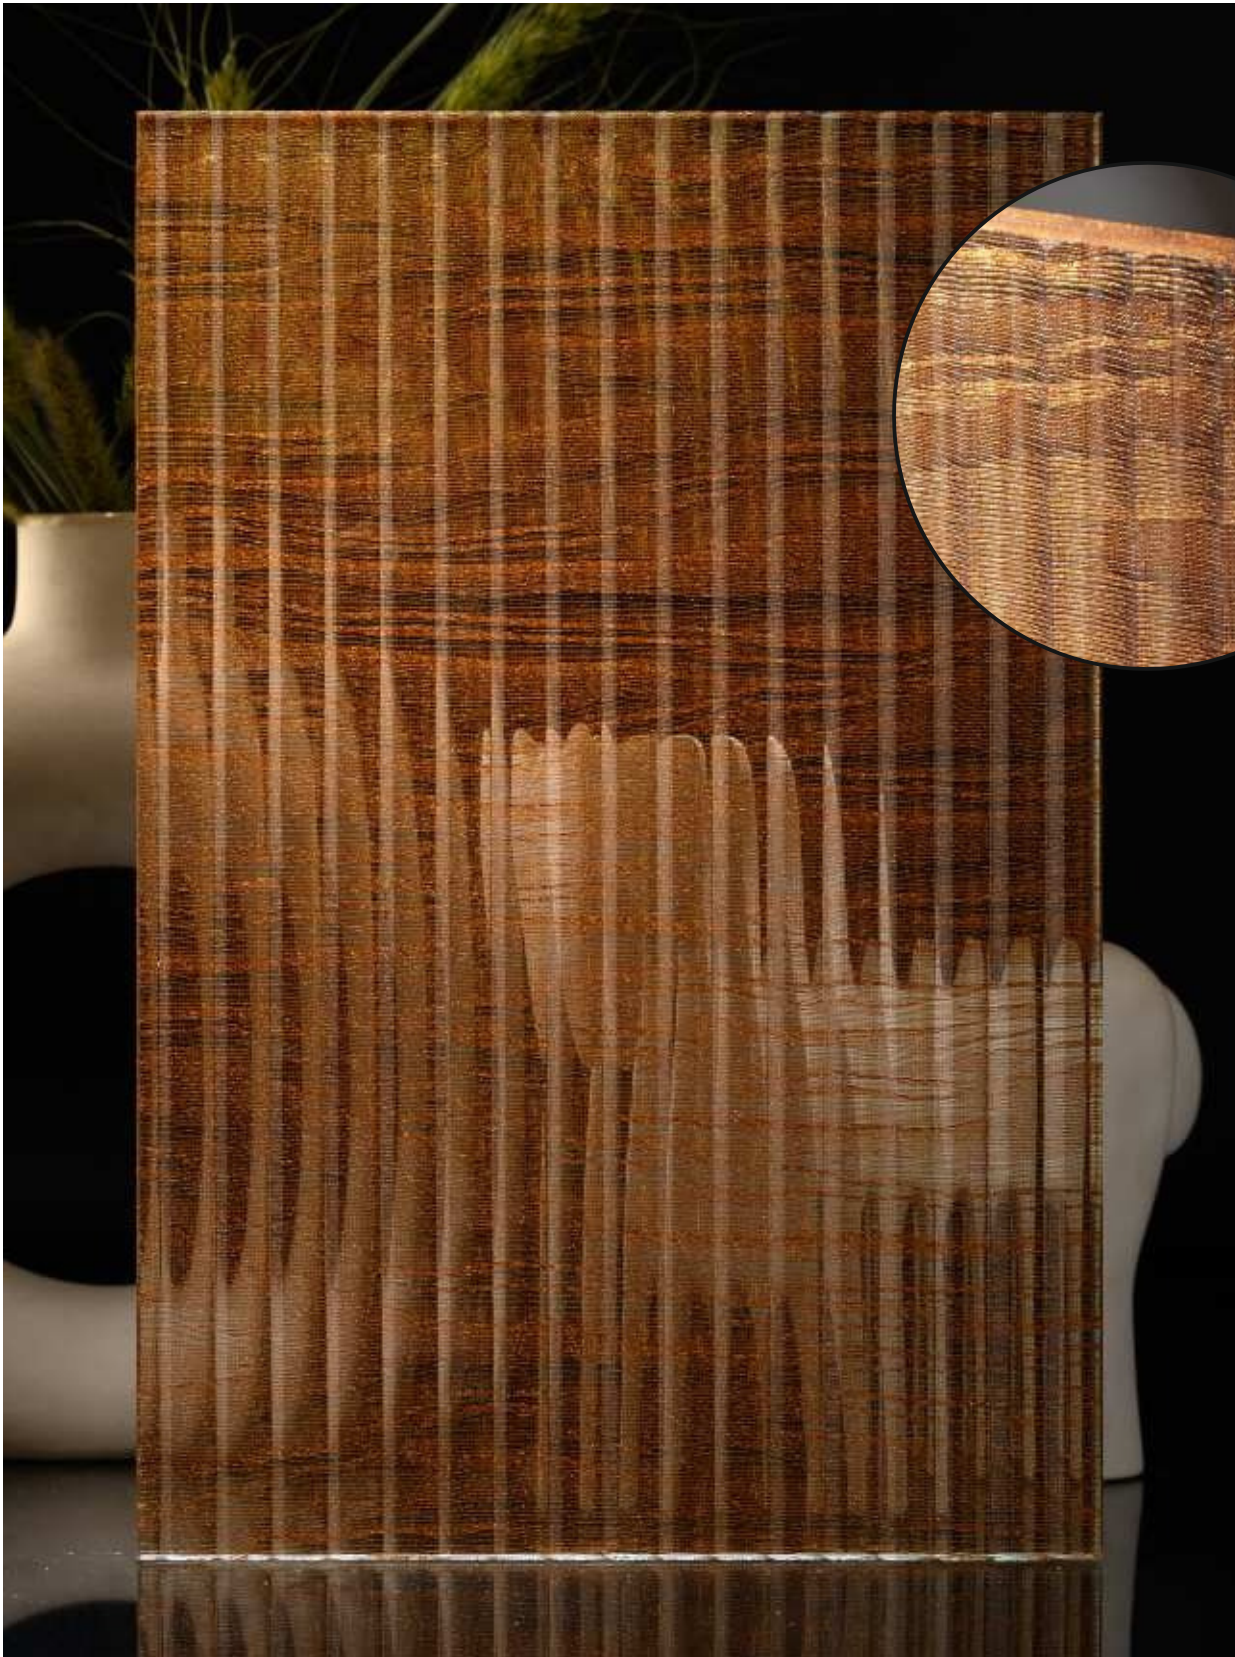

Article Code :WM 212 Paxe Copper Reeded -35
Standard Size (WxH) : 1200x3000mm
Standard Thickness :9mm Laminated(Toughened / HS)

*This is a creative photograph. Actual product may vary.
*Color may vary lot to lot. please ask for fresh sample before placing order.