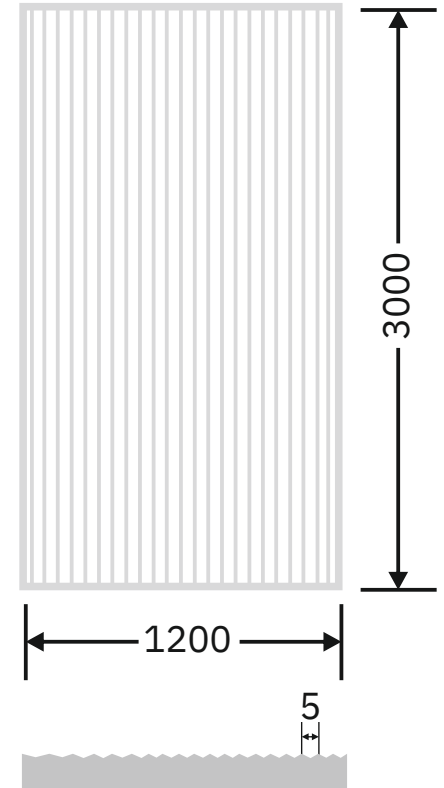

Flute Orientation

Article Code :WM 223 Reeded -35
Standard Size (WxH) : 1200x3000mm
Standard Thickness :9mm Laminated(Toughened / HS)

*This is a creative photograph. Actual product may vary.
*Color may vary lot to lot. please ask for fresh sample before placing order.

Flute Orientation

Article Code :WM 223 Masterline -35
Standard Size (WxH) : 1200x3000mm
Standard Thickness :9mm Laminated(Toughened / HS)

*This is a creative photograph. Actual product may vary.
*Color may vary lot to lot. please ask for fresh sample before placing order.

Flute Orientation

Article Code :WM 224
 Standard Size (WxH) : 1200x3000mm
 Standard Thickness :9mm Laminated(Toughened / HS)

*This is a creative photograph. Actual product may vary.
 *Color may vary lot to lot. please ask for fresh sample before placing order.

Flute Orientation

Article Code :WM 228
 Standard Size (WxH) : 1200x3000mm
 Standard Thickness :9mm Laminated(Toughened / HS)

*This is a creative photograph. Actual product may vary.
 *Color may vary lot to lot. please ask for fresh sample before placing order.