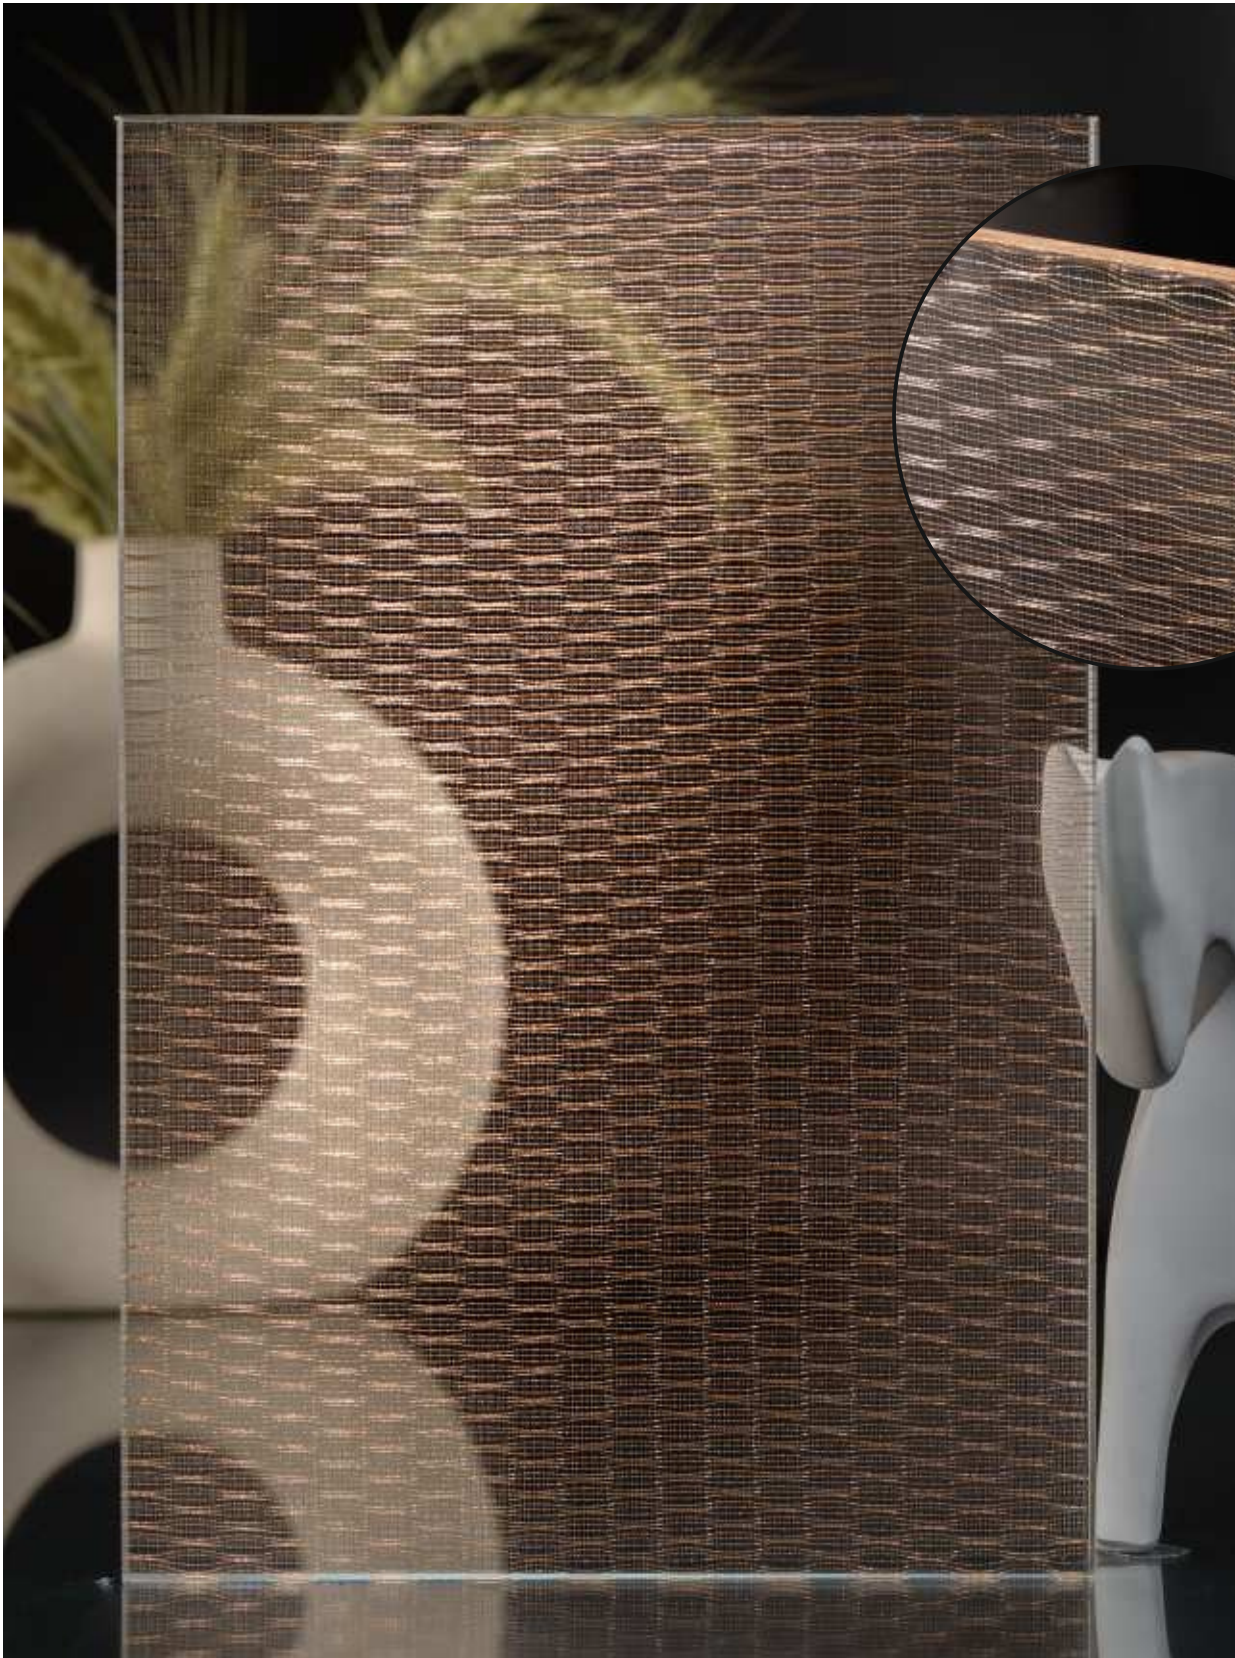

Article Code :WM 211 Luce Extra Clear(Gloss)-35
Standard Size (WxH) : 1200x3000mm
Standard Thickness :9mm Laminated(Toughened / HS)

*This is a creative photograph. Actual product may vary.
*Color may vary lot to lot. please ask for fresh sample before placing order.