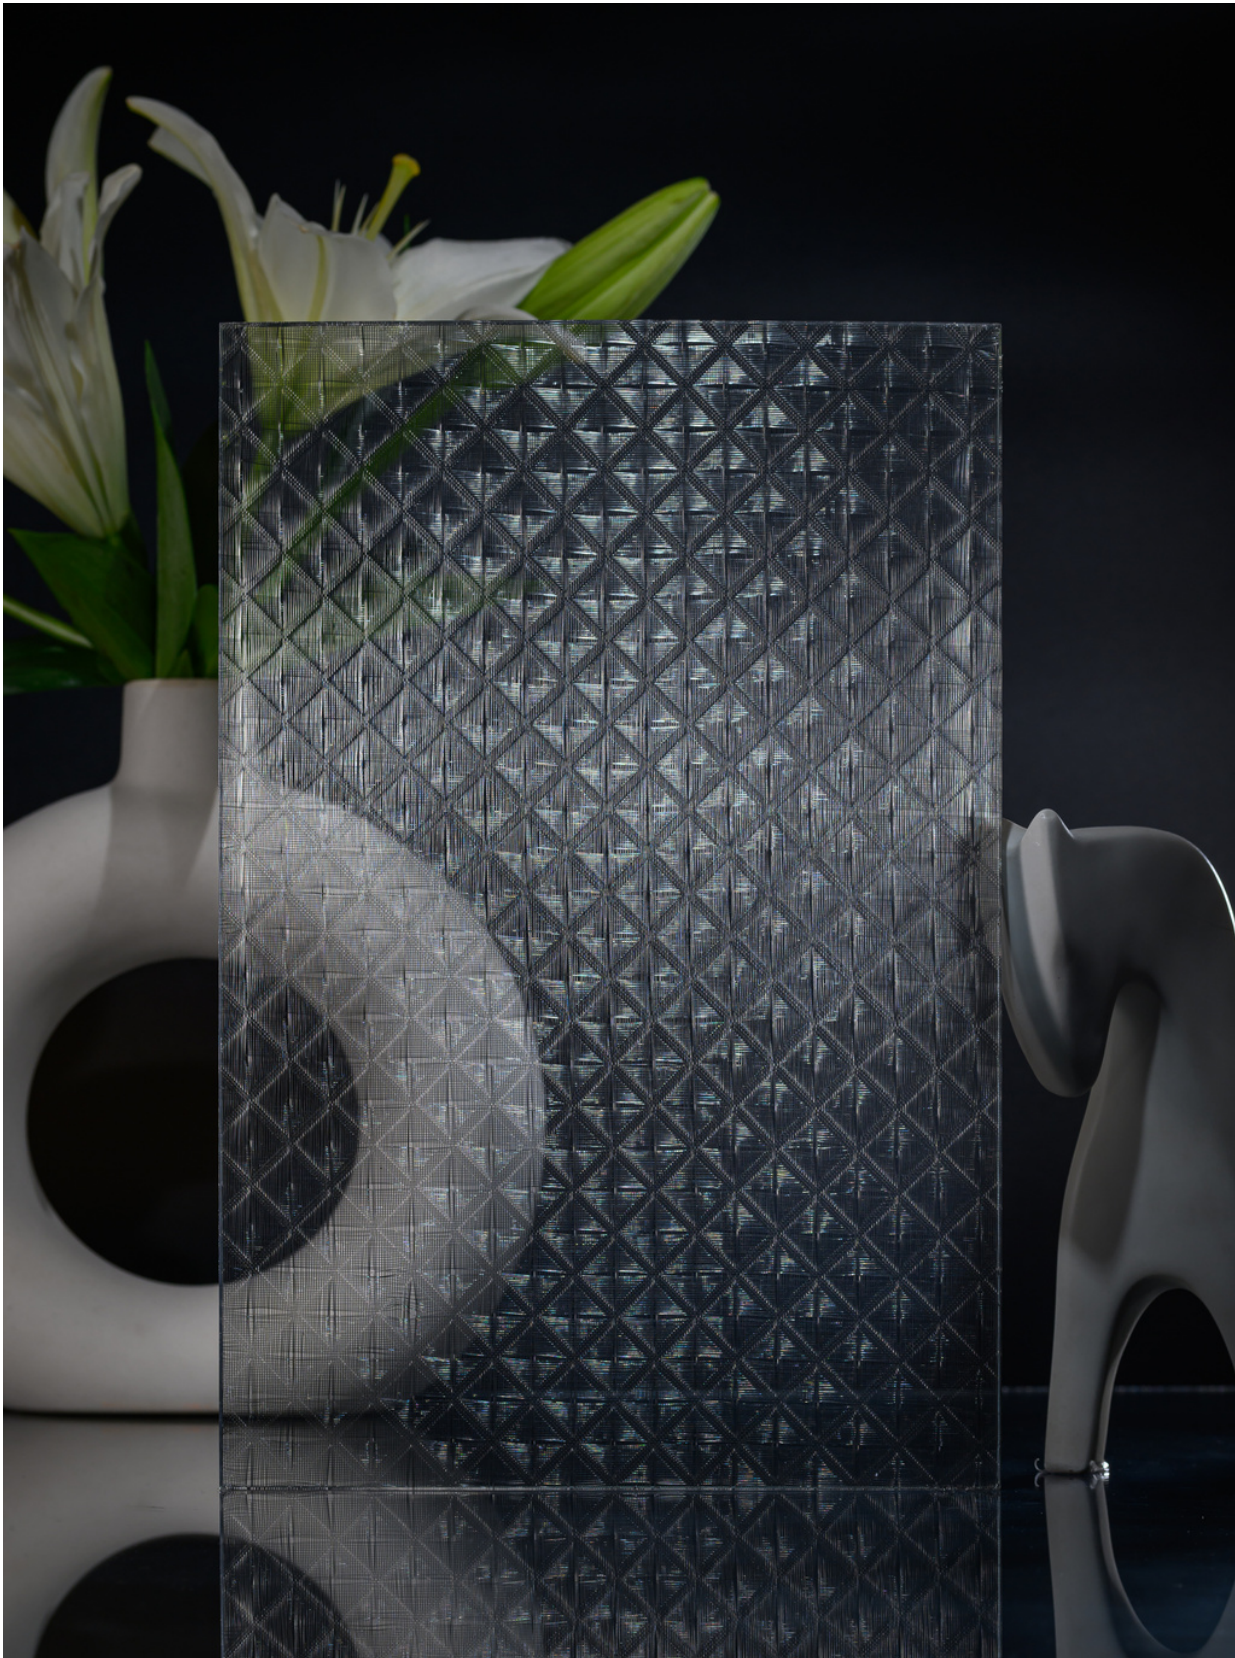

Flute Orientation

Article Code :WM 226
Standard Size (WxH) : 1200x3000mm
Standard Thickness :9mm Laminated(Toughened / HS)

*This is a creative photograph. Actual product may vary.
*Color may vary lot to lot. please ask for fresh sample before placing order.