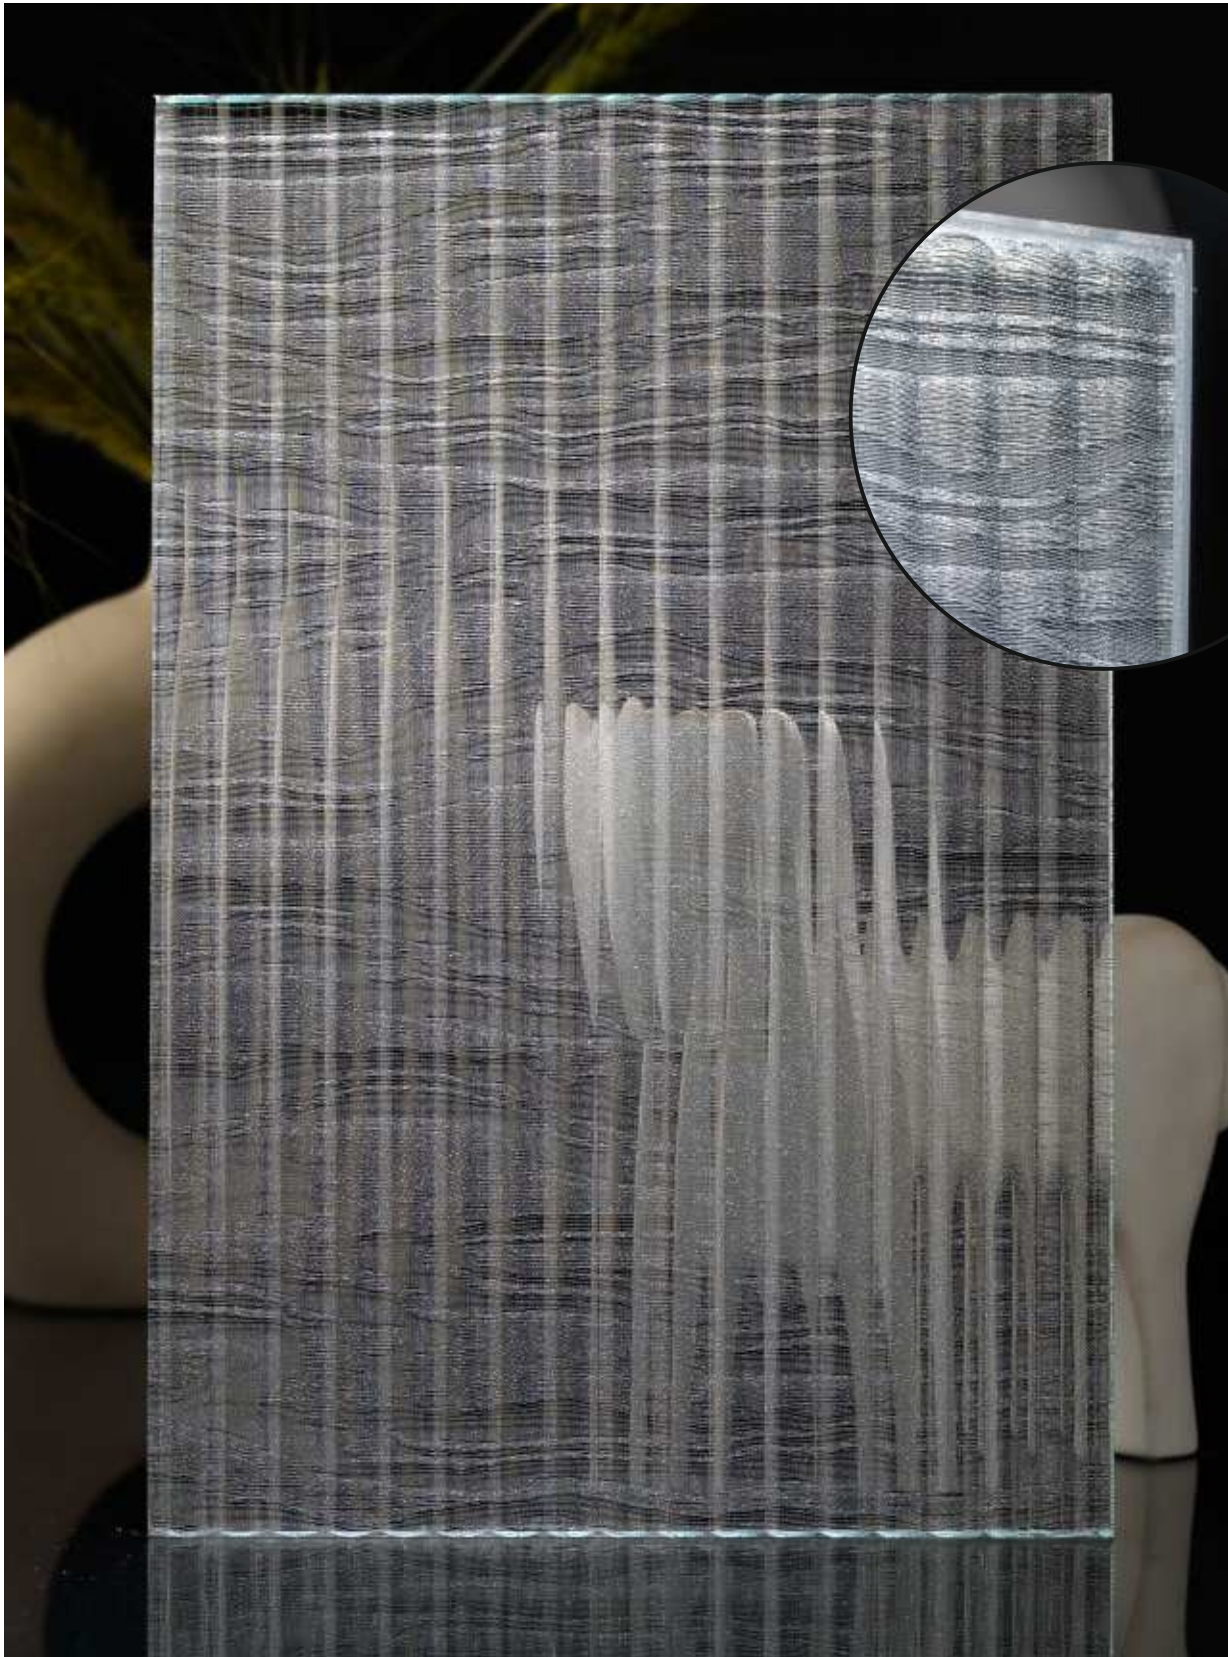

Flute Orientation

Article Code : WM 213 Paxe Sliver Reeded -35
Standard Size (WxH) : 1200x3000mm
Standard Thickness : 9mm Laminated(Toughened / HS)

*This is a creative photograph. Actual product may vary.
*Color may vary lot to lot. please ask for fresh sample before placing order.