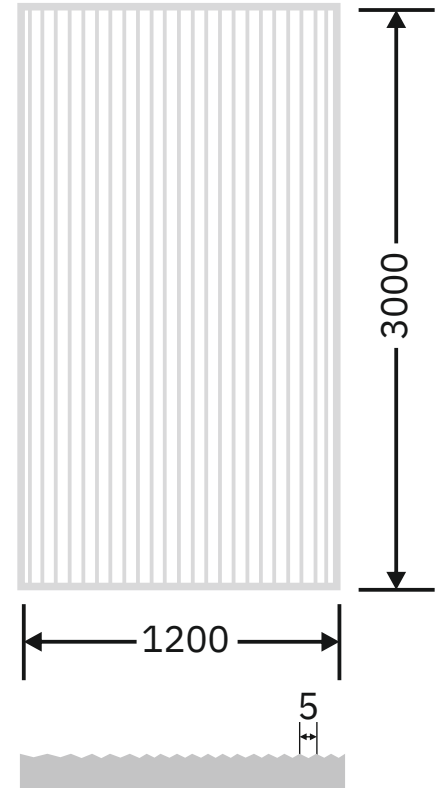

Flute Orientation

Article Code :WM 220 Reeded -35
Standard Size (WxH) : 1200x3000mm
Standard Thickness :9mm Laminated(Toughened / HS)

*This is a creative photograph. Actual product may vary.
*Color may vary lot to lot. please ask for fresh sample before placing order.

Flute Orientation

Article Code :WM 220 Masterline -35
 Standard Size (WxH) : 1200x3000mm
 Standard Thickness :9mm Laminated(Toughened / HS)

*This is a creative photograph. Actual product may vary.
 *Color may vary lot to lot. please ask for fresh sample before placing order.