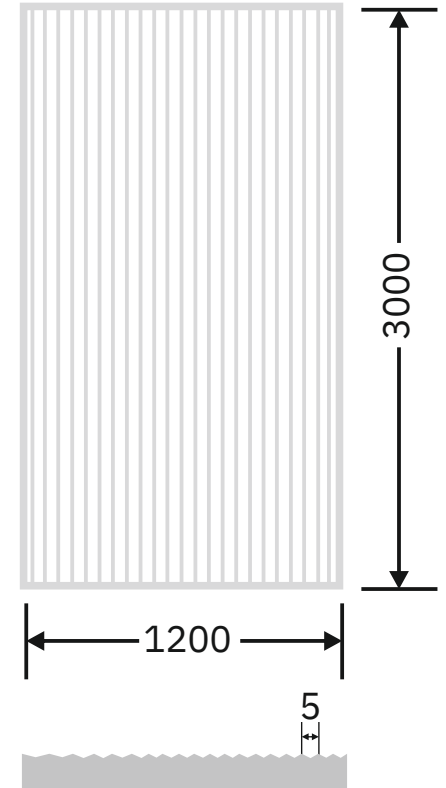

Article Code :WM 211 Luce Extra Clear(Gloss)-35
Standard Size (WxH) : 1200x3000mm
Standard Thickness :9mm Laminated(Toughened / HS)

*This is a creative photograph. Actual product may vary.
*Color may vary lot to lot. please ask for fresh sample before placing order.

Article Code :WM 212 Paxe Copper(Gloss) -35
Standard Size (WxH) : 1200x3000mm
Standard Thickness :9mm Laminated(Toughened / HS)

*This is a creative photograph. Actual product may vary.
*Color may vary lot to lot. please ask for fresh sample before placing order.

Article Code :WM 212 Paxe Copper(Matte) -35
Standard Size (WxH) : 1200x3000mm
Standard Thickness :9mm Laminated(Toughened / HS)

*This is a creative photograph. Actual product may vary.
*Color may vary lot to lot. please ask for fresh sample before placing order.

**Flute Orientation**

Article Code :WM 212 Paxe Copper Masterline -35
Standard Size (WxH) : 1200x3000mm
Standard Thickness :9mm Laminated(Toughened / HS)

*This is a creative photograph. Actual product may vary.
*Color may vary lot to lot. please ask for fresh sample before placing order.