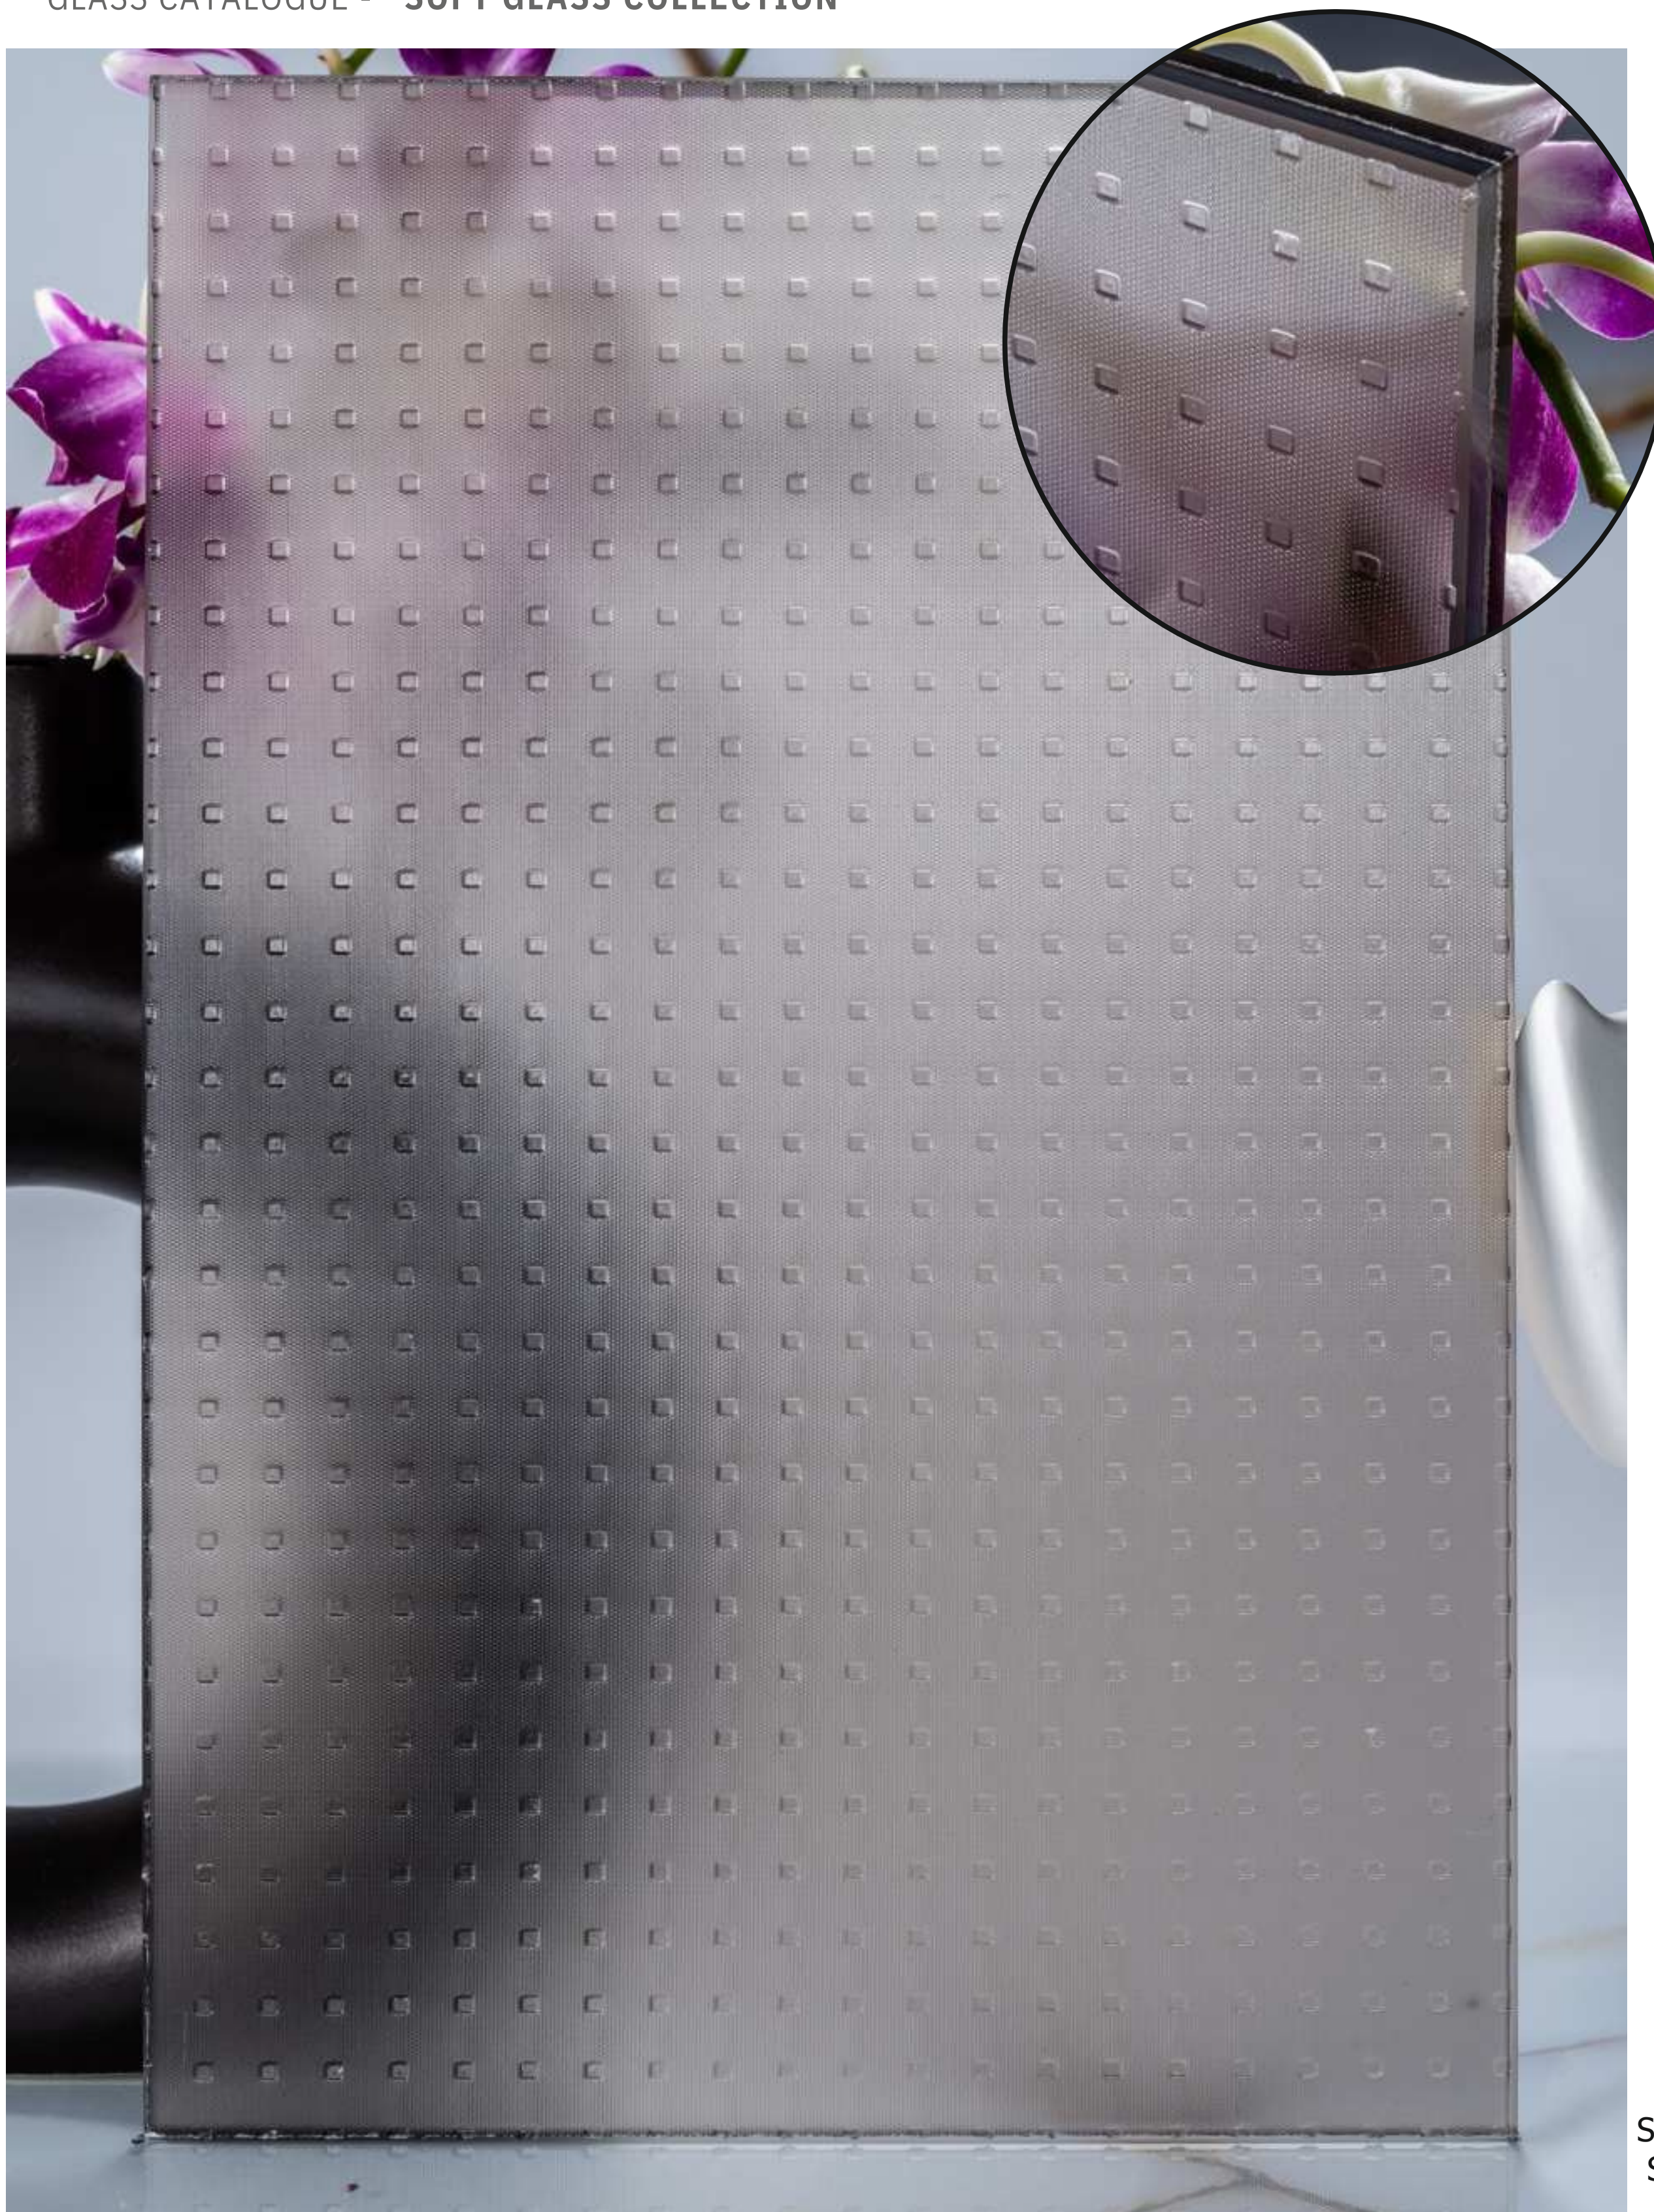

Article Code :Mist Square Brown Soft
Standard Size (WxH) : 1200x3000mm
Standard Thickness :10mm Laminated

*This is a creative photograph. Actual product may vary.
*Color may vary lot to lot. please ask for fresh sample before placing order.