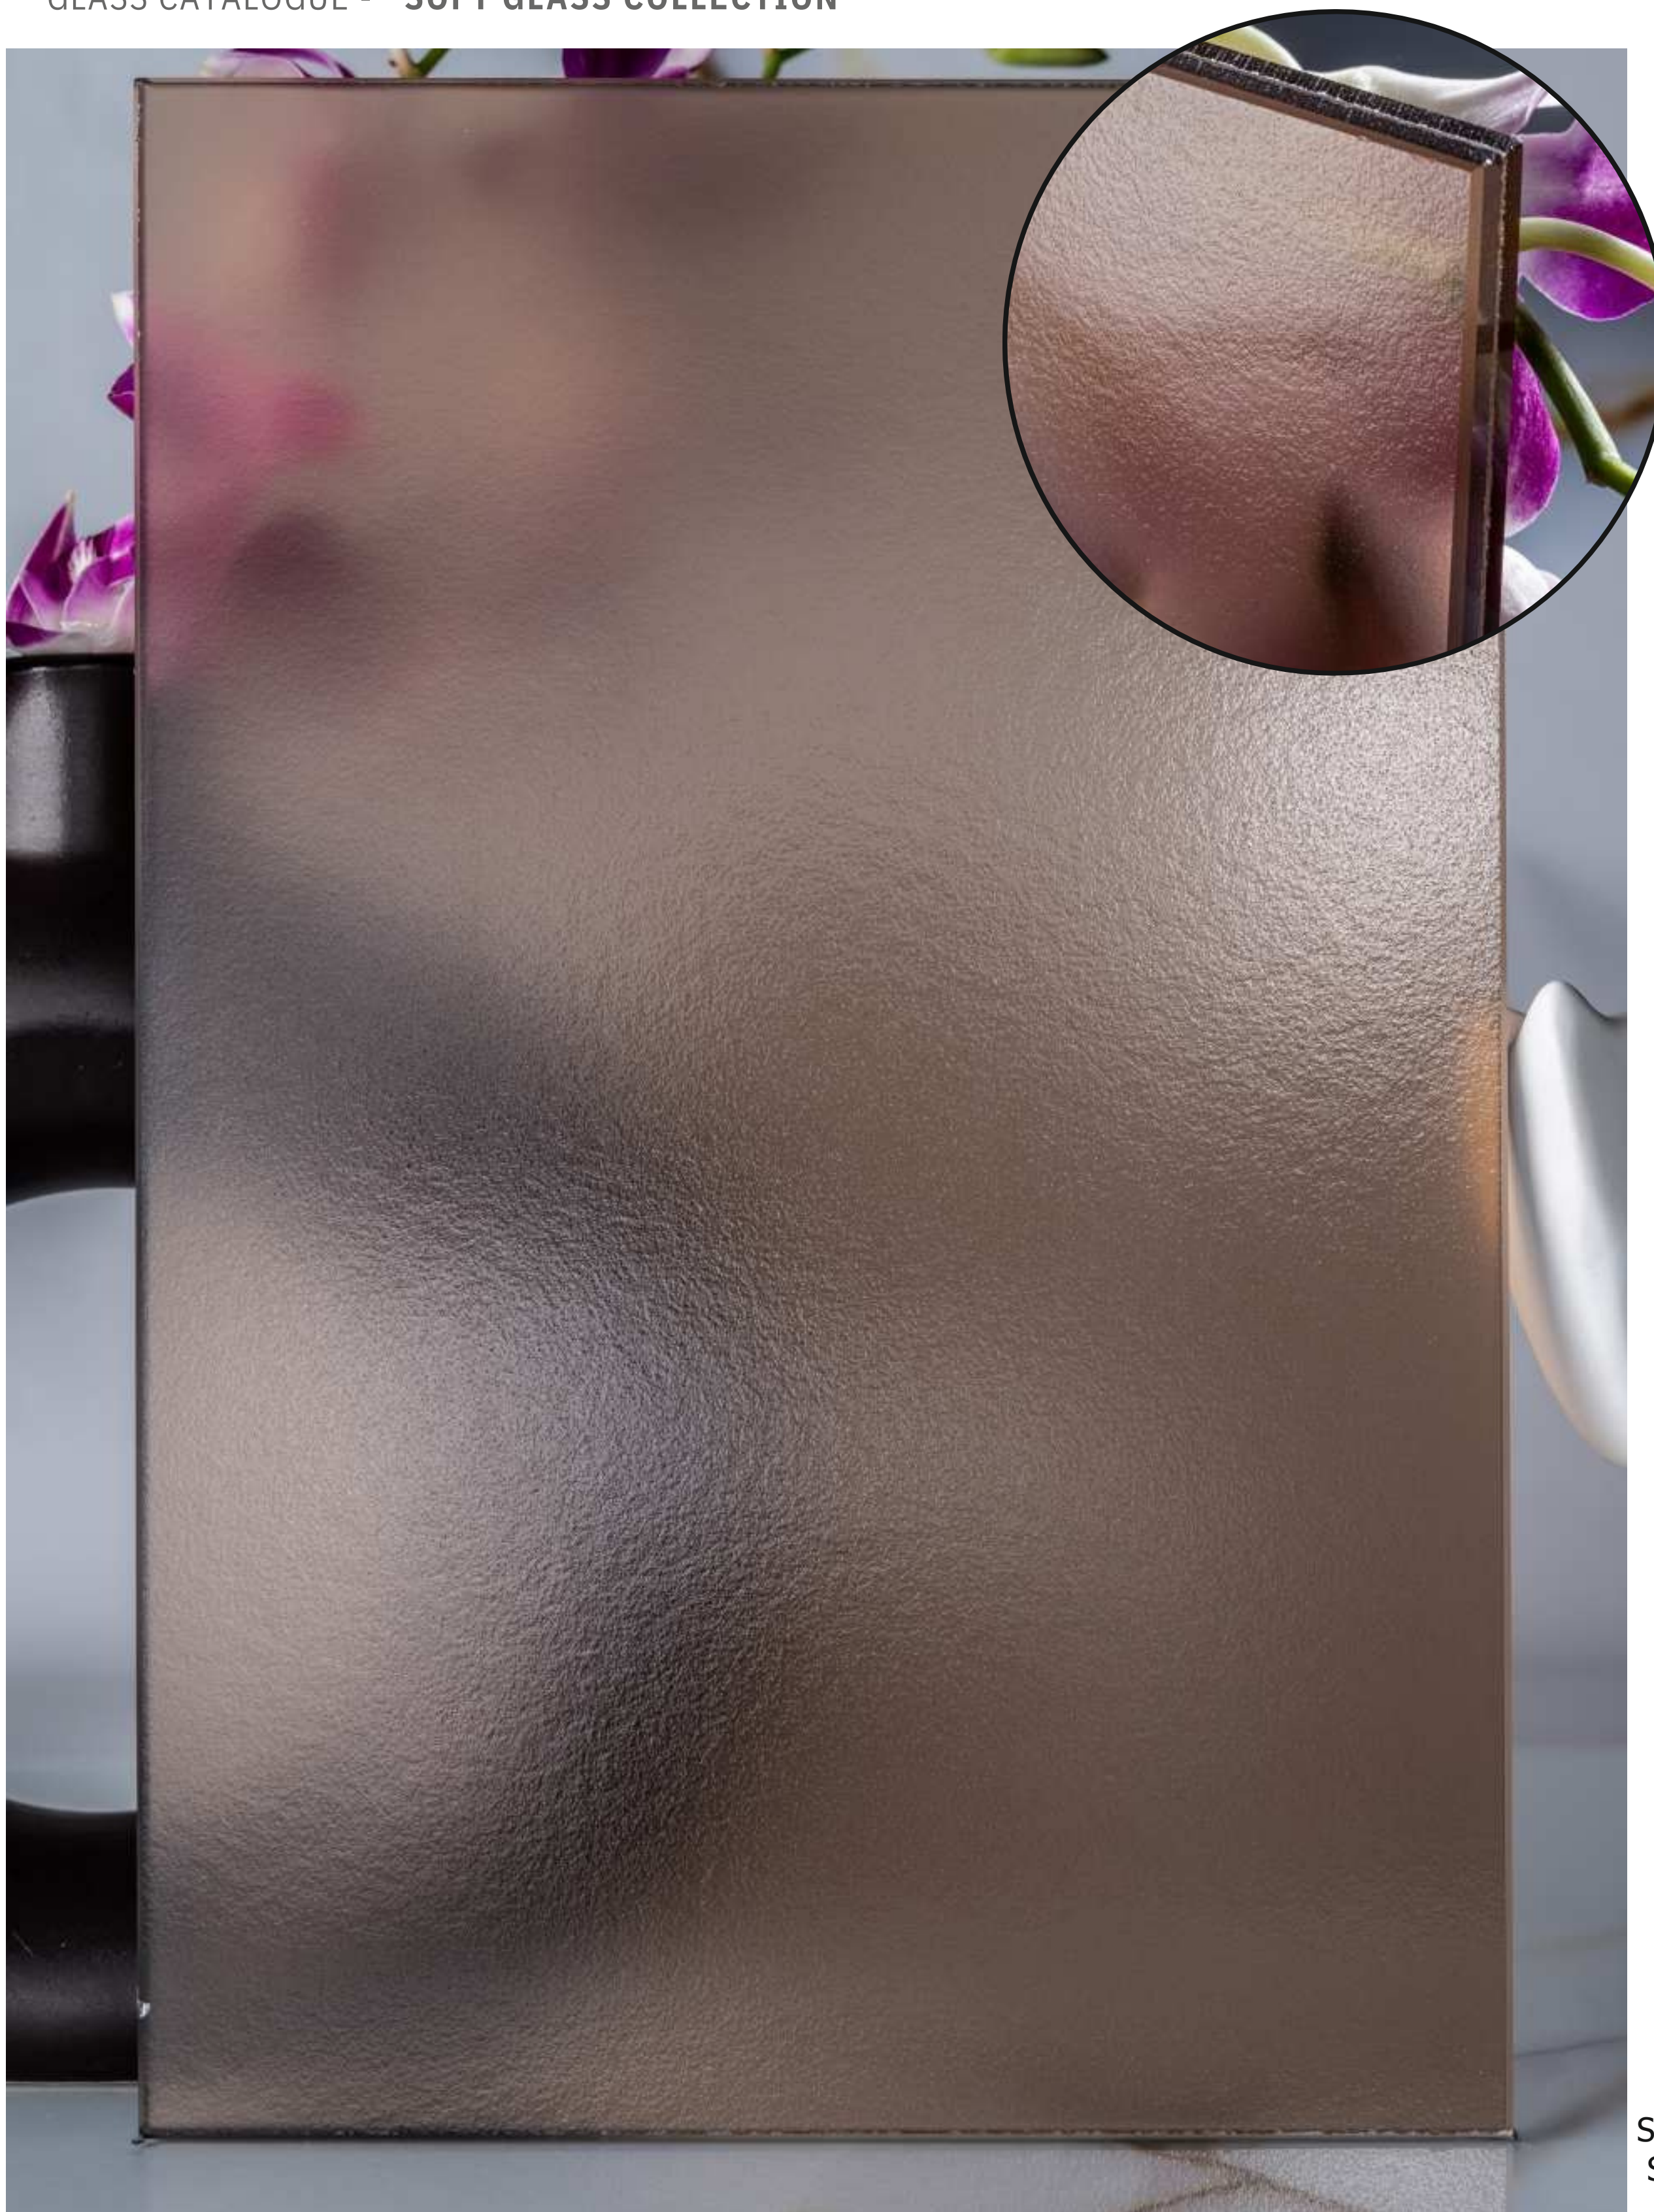

Article Code :Mist Copper Soft
Standard Size (WxH) : 1200x3000mm
Standard Thickness :10mm Laminated

*This is a creative photograph. Actual product may vary.
*Color may vary lot to lot. please ask for fresh sample before placing order.