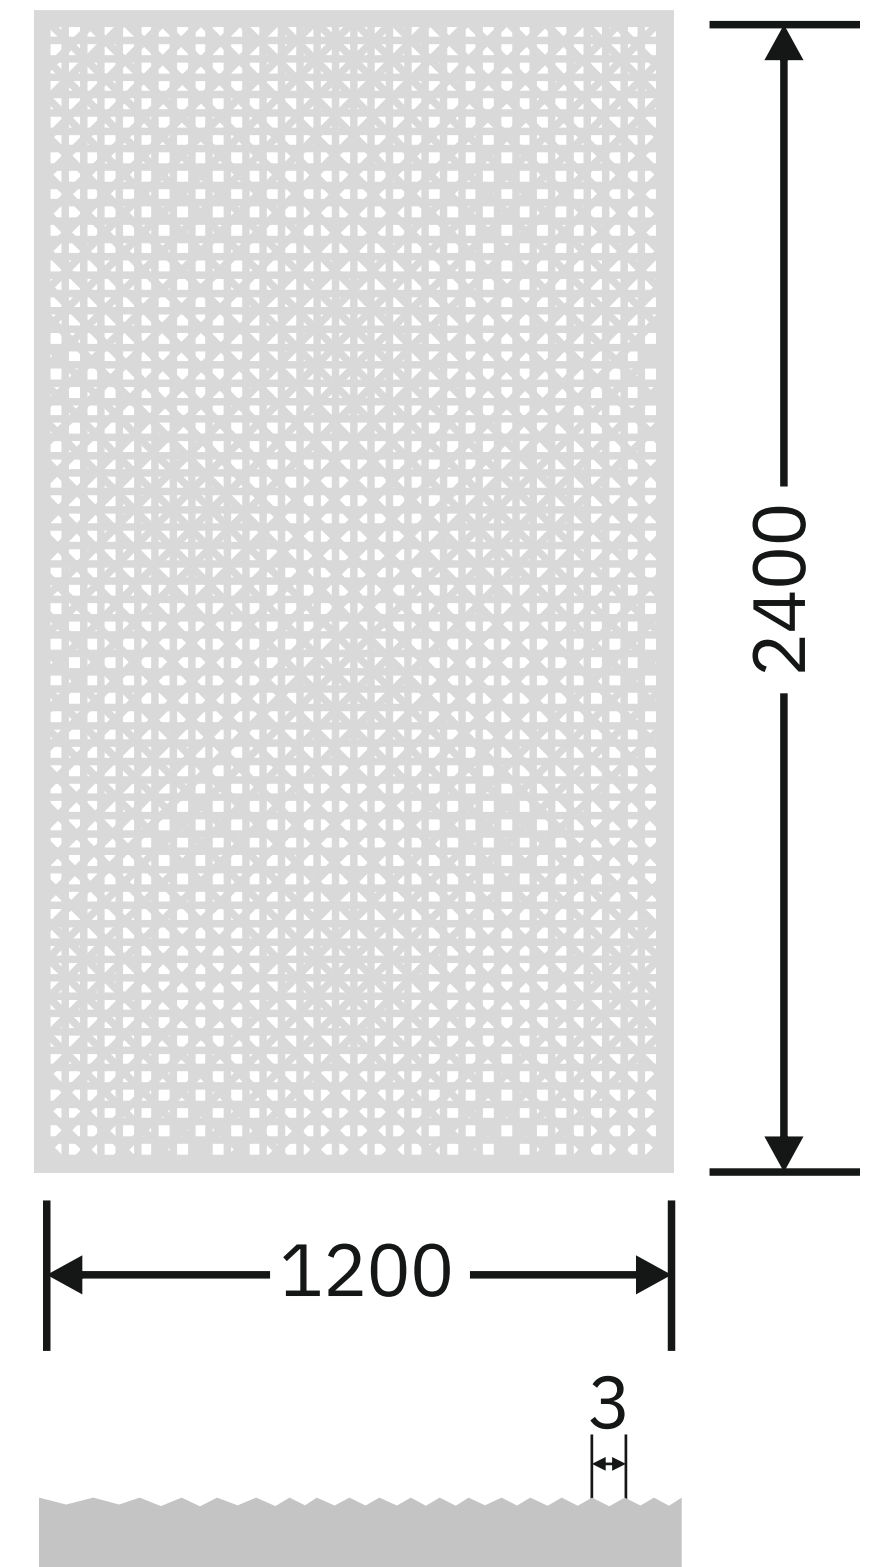

Flute Orientation

Article Code :Benz Blue Soft
Standard Size (WxH) : 1200x2400mm
Standard Thickness :10mm Laminated

*This is a creative photograph. Actual product may vary.
*Color may vary lot to lot. please ask for fresh sample before placing order.