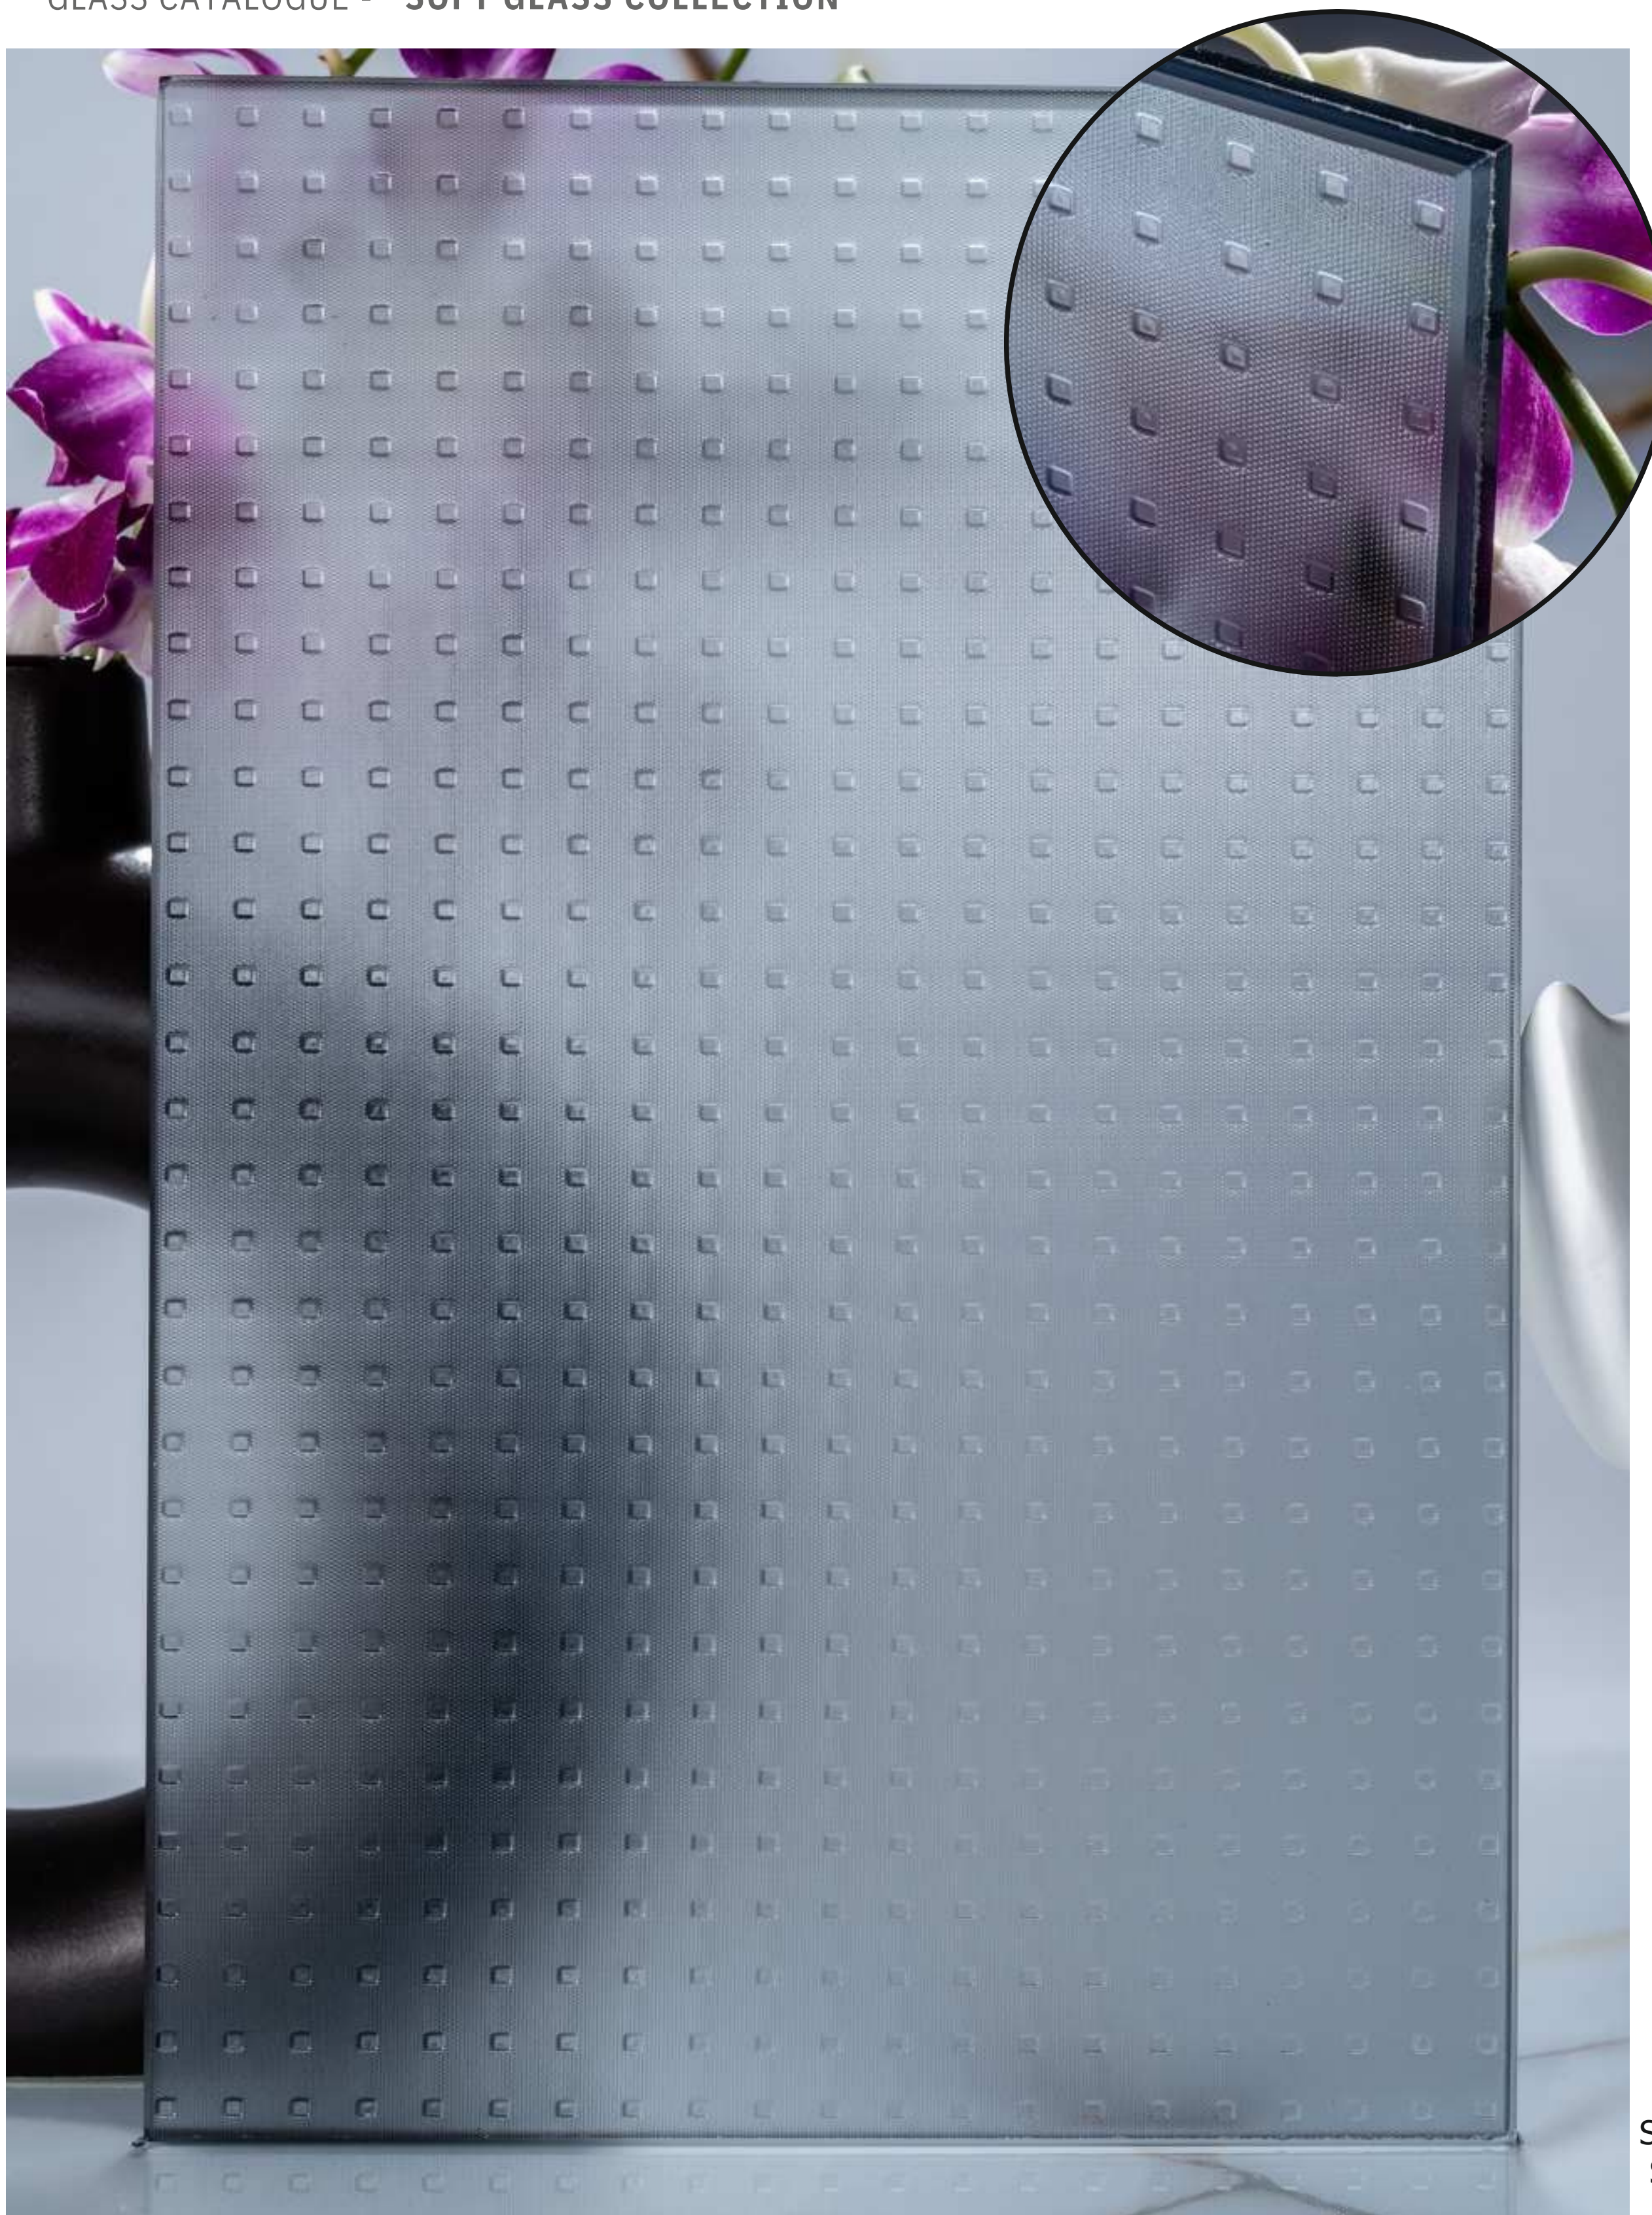

Article Code :Mist Square Grey Soft
Standard Size (WxH) : 1200x3000mm
Standard Thickness :10mm Laminated

*This is a creative photograph. Actual product may vary.
*Color may vary lot to lot. please ask for fresh sample before placing order.