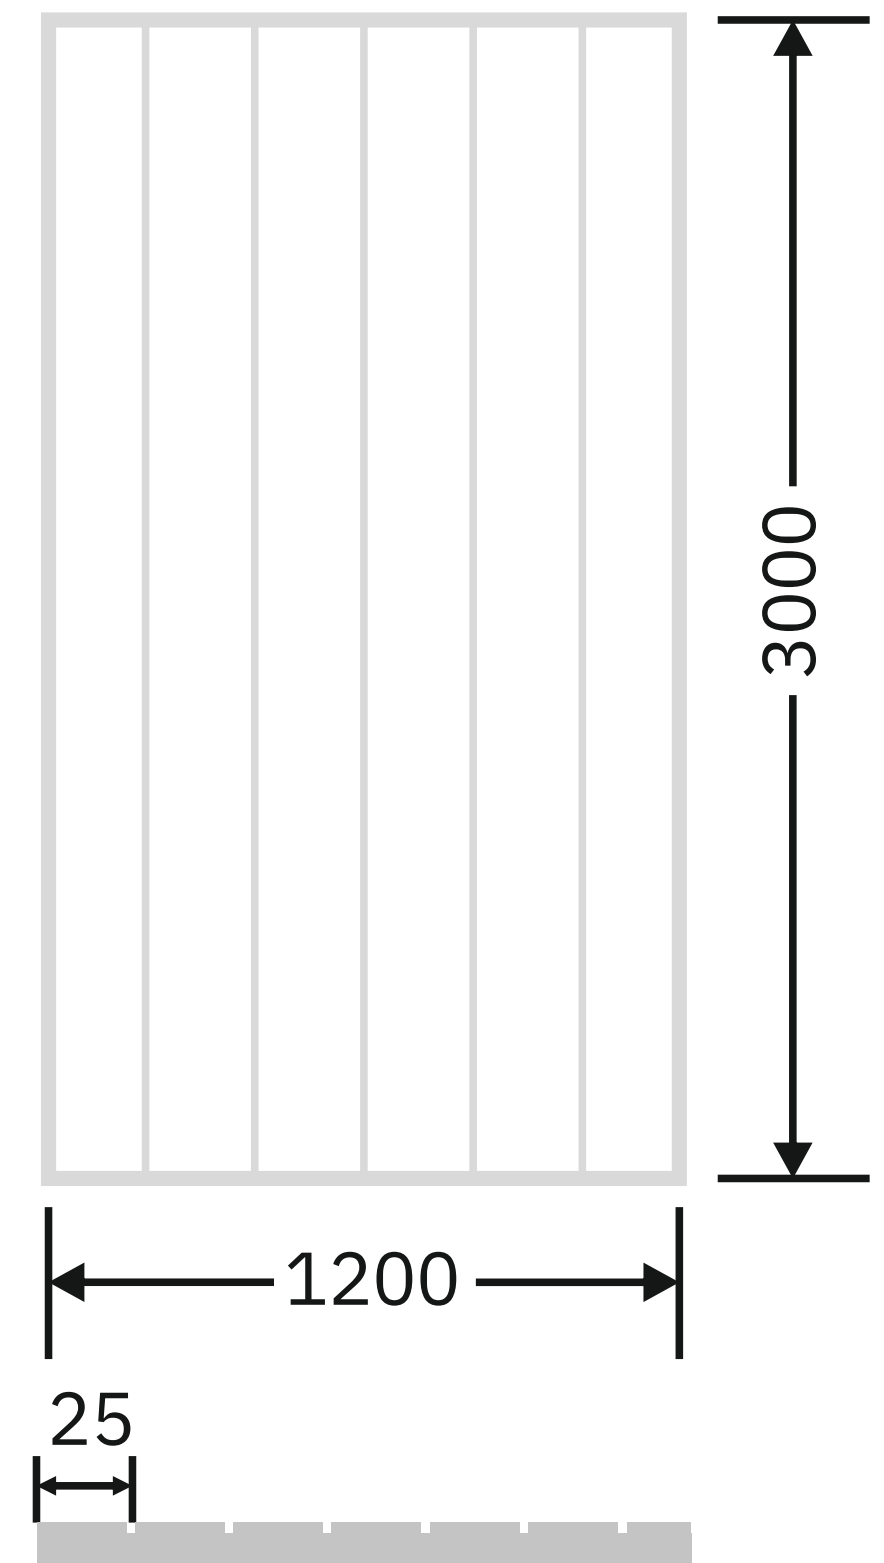

Line Orientation