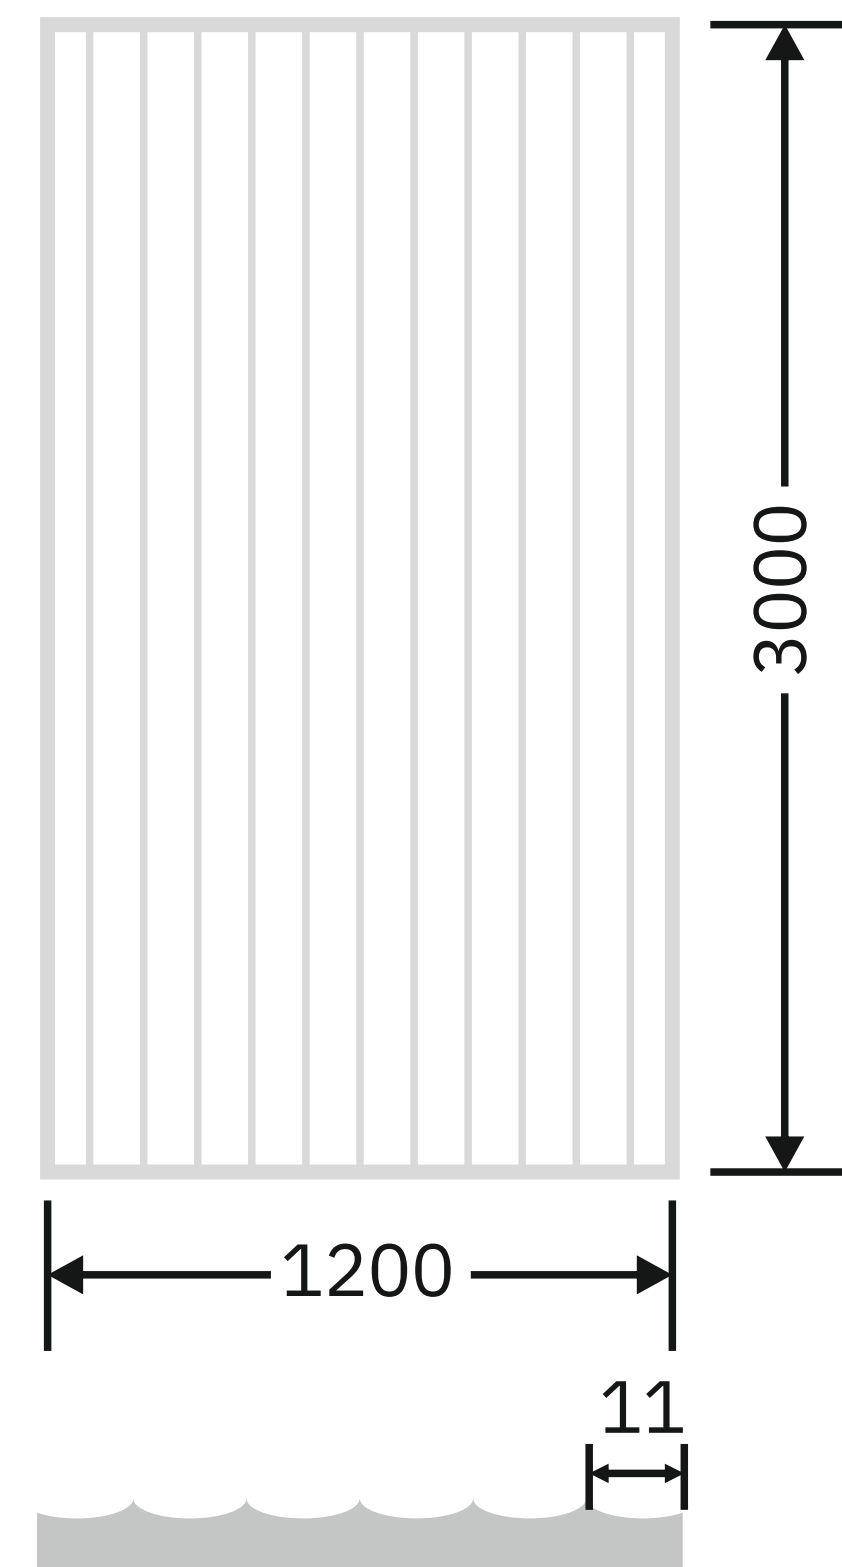

Flute Orientation

Article Code :Reeded Copper Soft
Standard Size (WxH) : 1200x3000mm
Standard Thickness :10mm Laminated

*This is a creative photograph. Actual product may vary.
*Color may vary lot to lot. please ask for fresh sample before placing order.