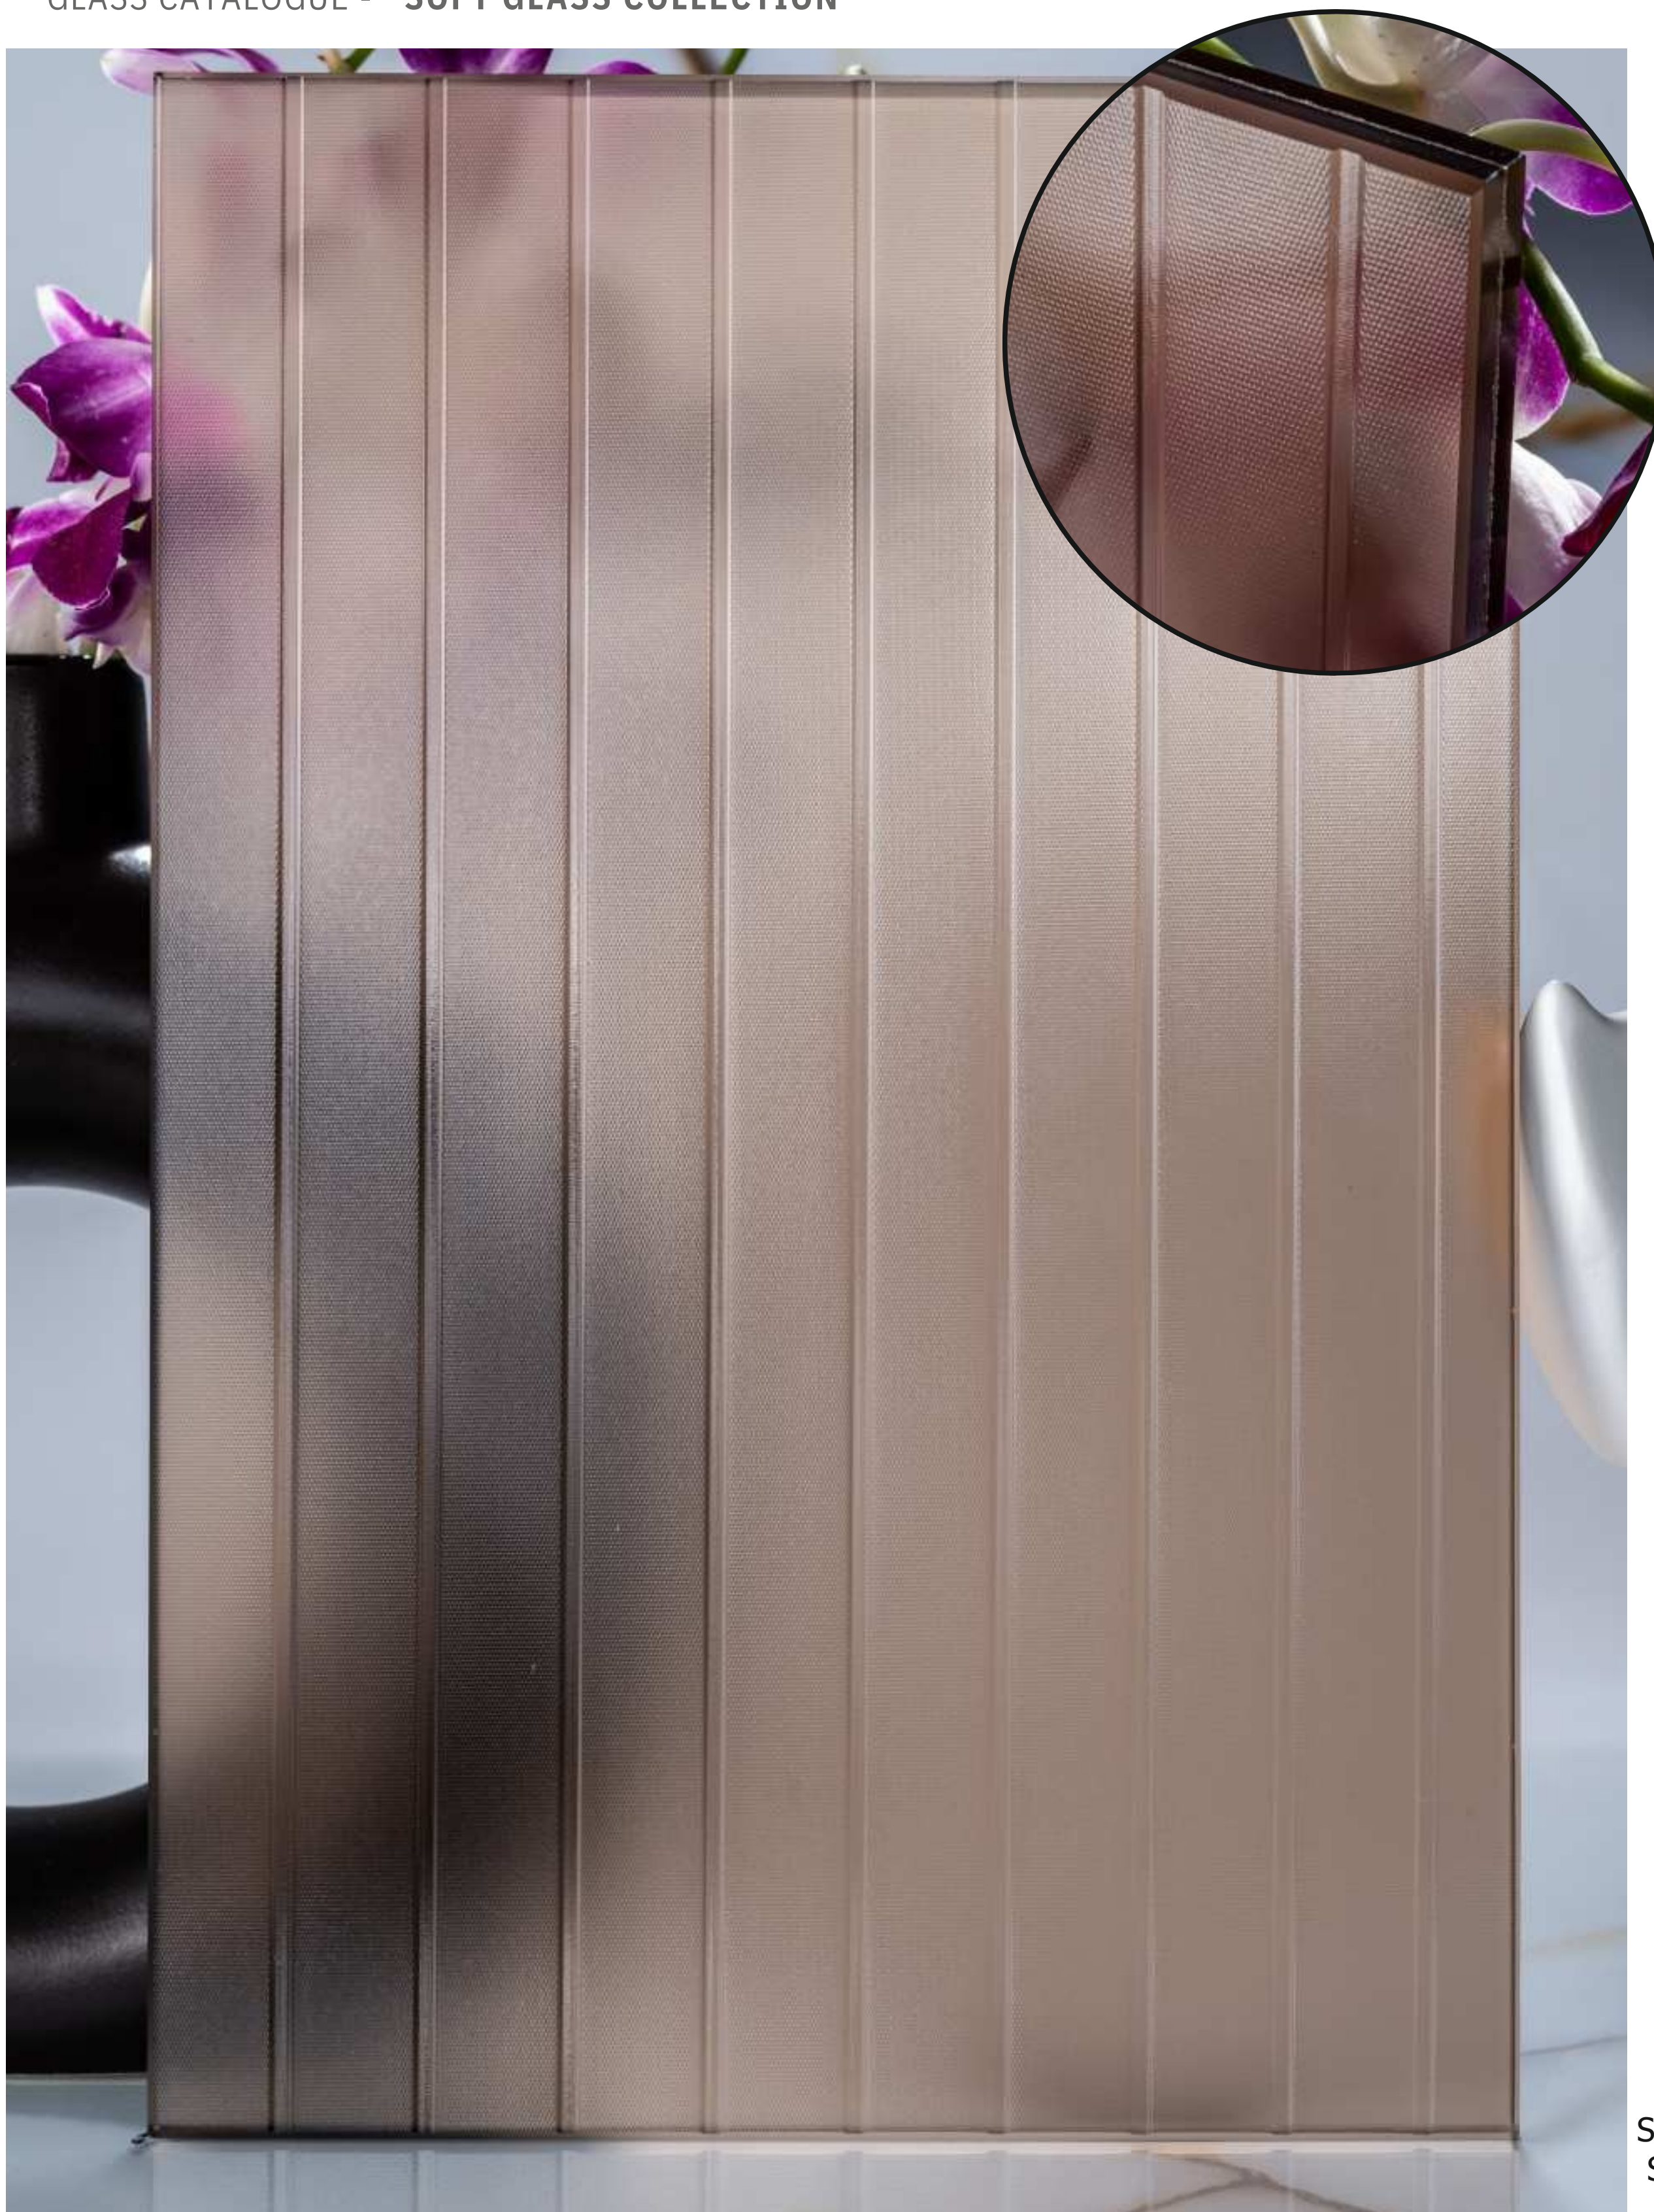

Article Code :Mist Line Copper Soft
Standard Size (WxH) : 1200x3000mm
Standard Thickness :10mm Laminated

*This is a creative photograph. Actual product may vary.
*Color may vary lot to lot. please ask for fresh sample before placing order.