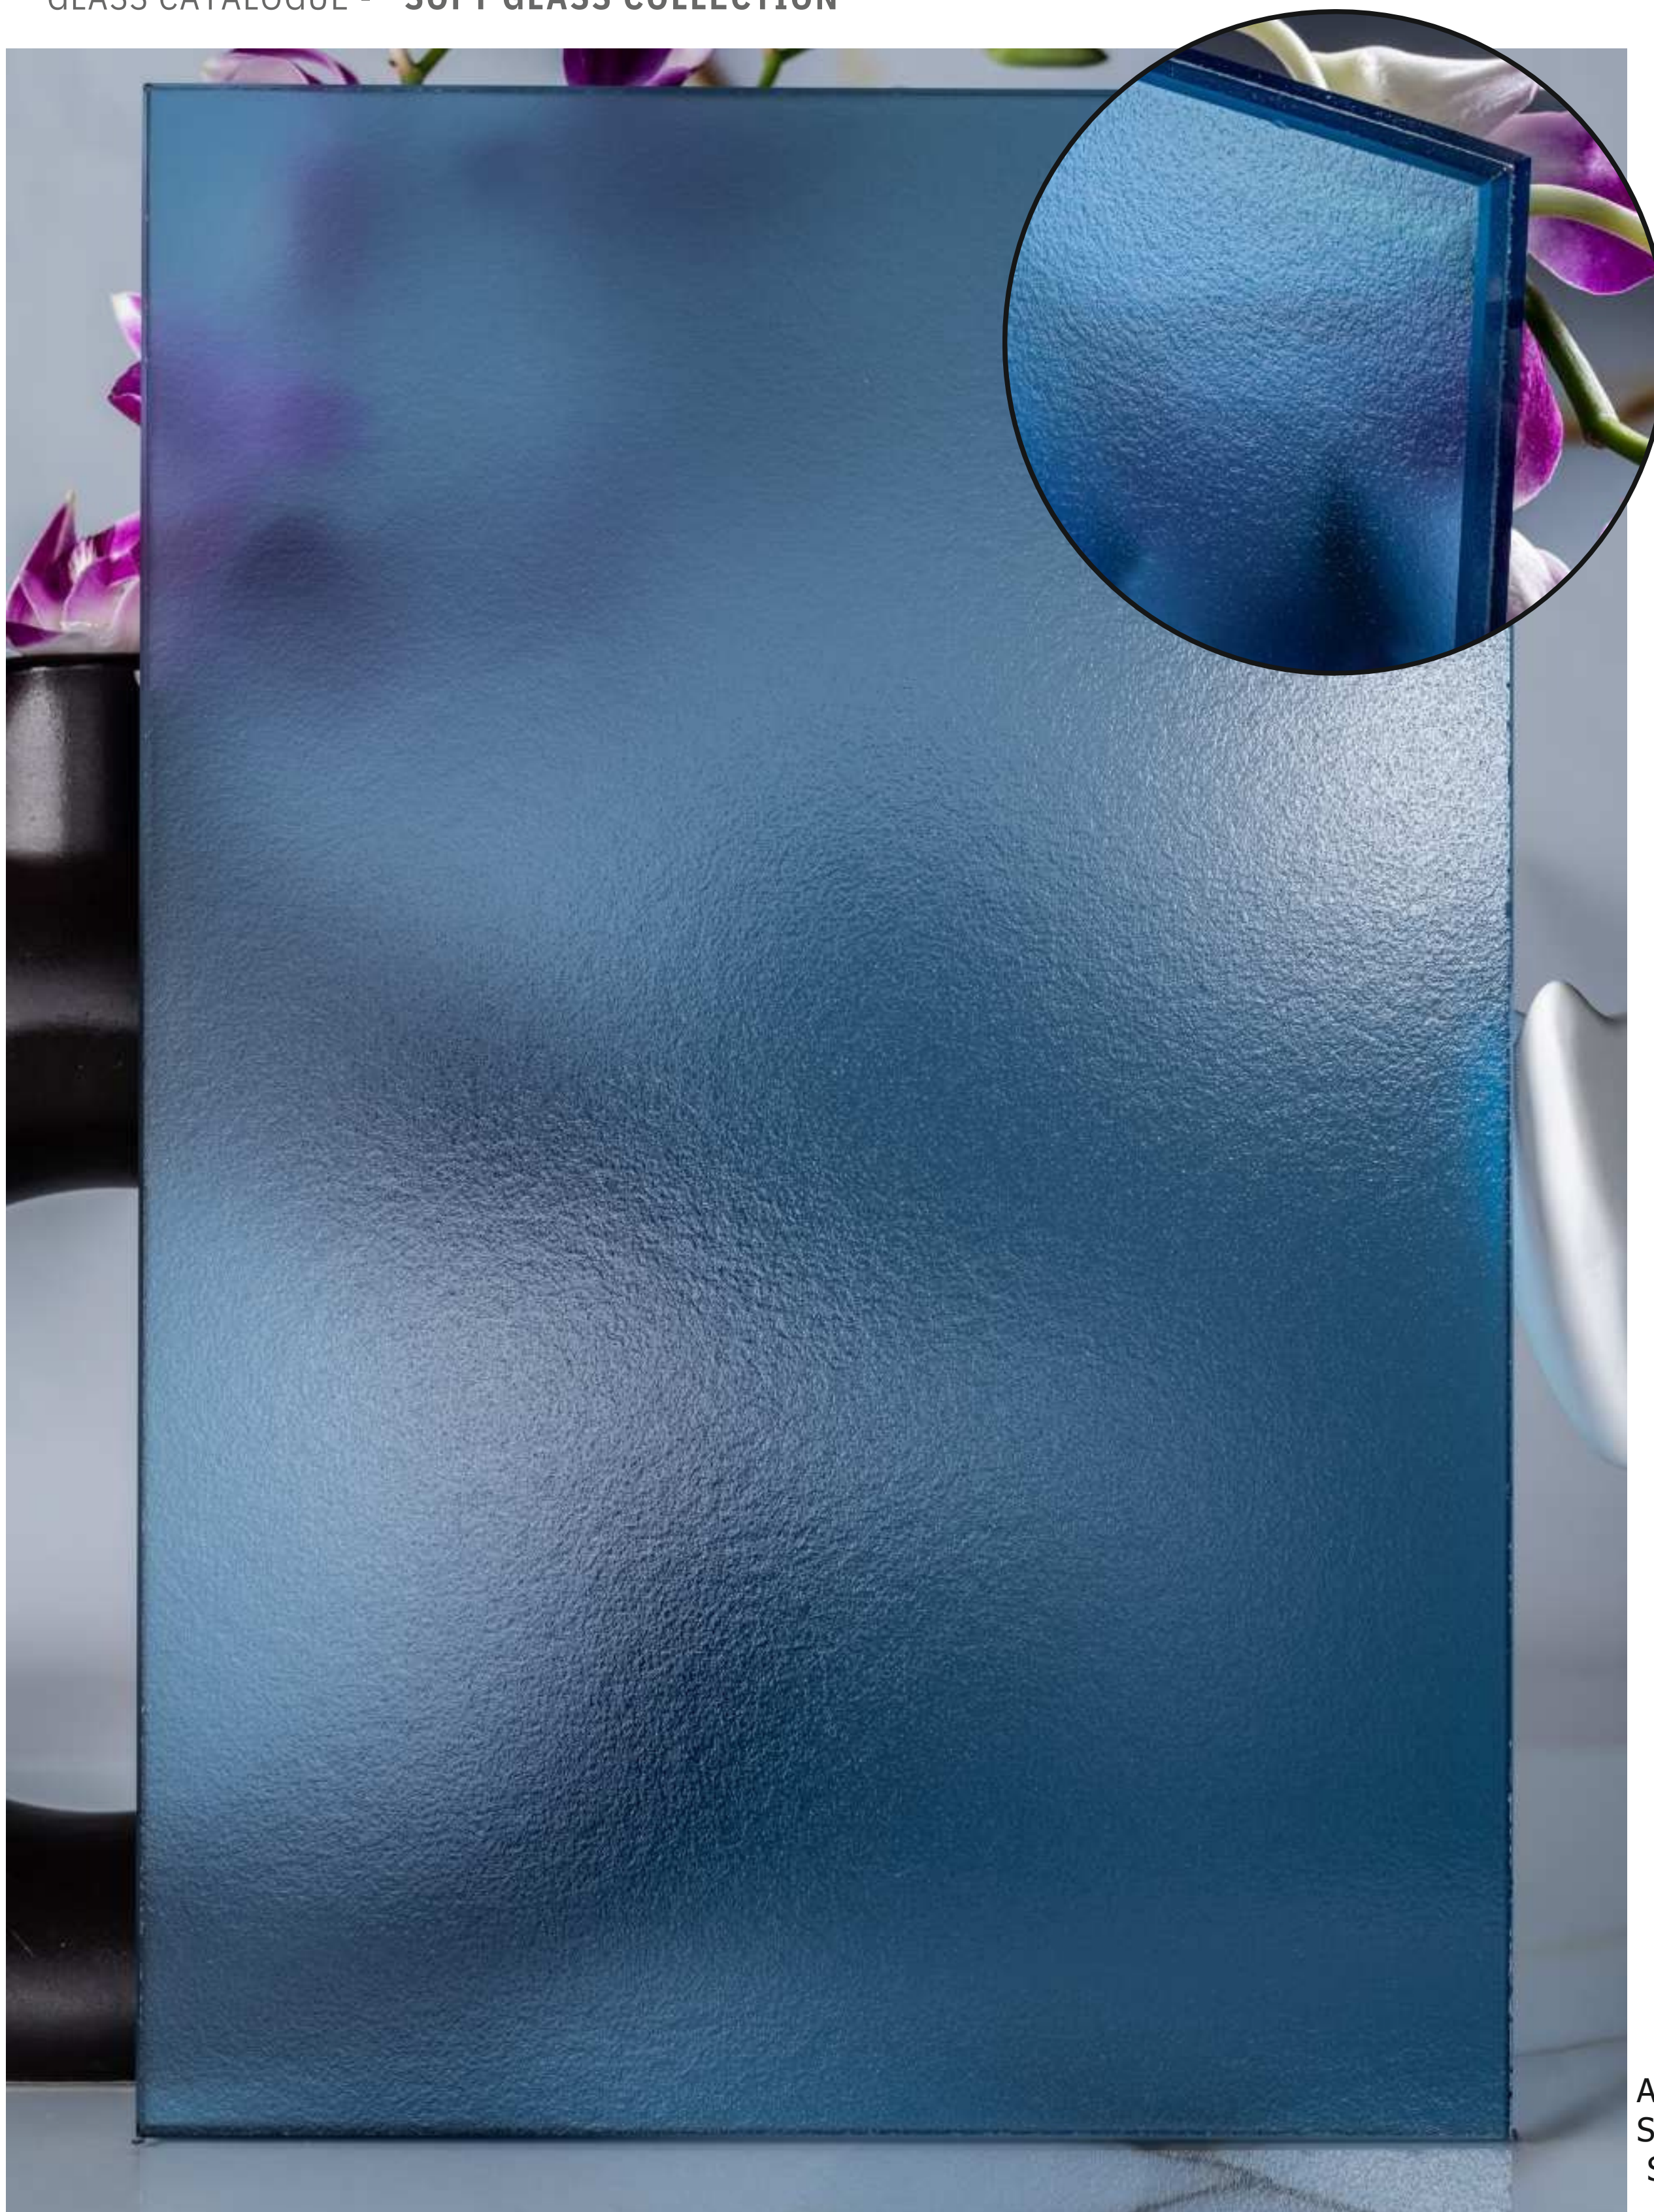

Article Code :Mist Blue Soft
Standard Size (WxH) : 1200x3000mm
Standard Thickness :10mm Laminated

*This is a creative photograph. Actual product may vary.
*Color may vary lot to lot. please ask for fresh sample before placing order.