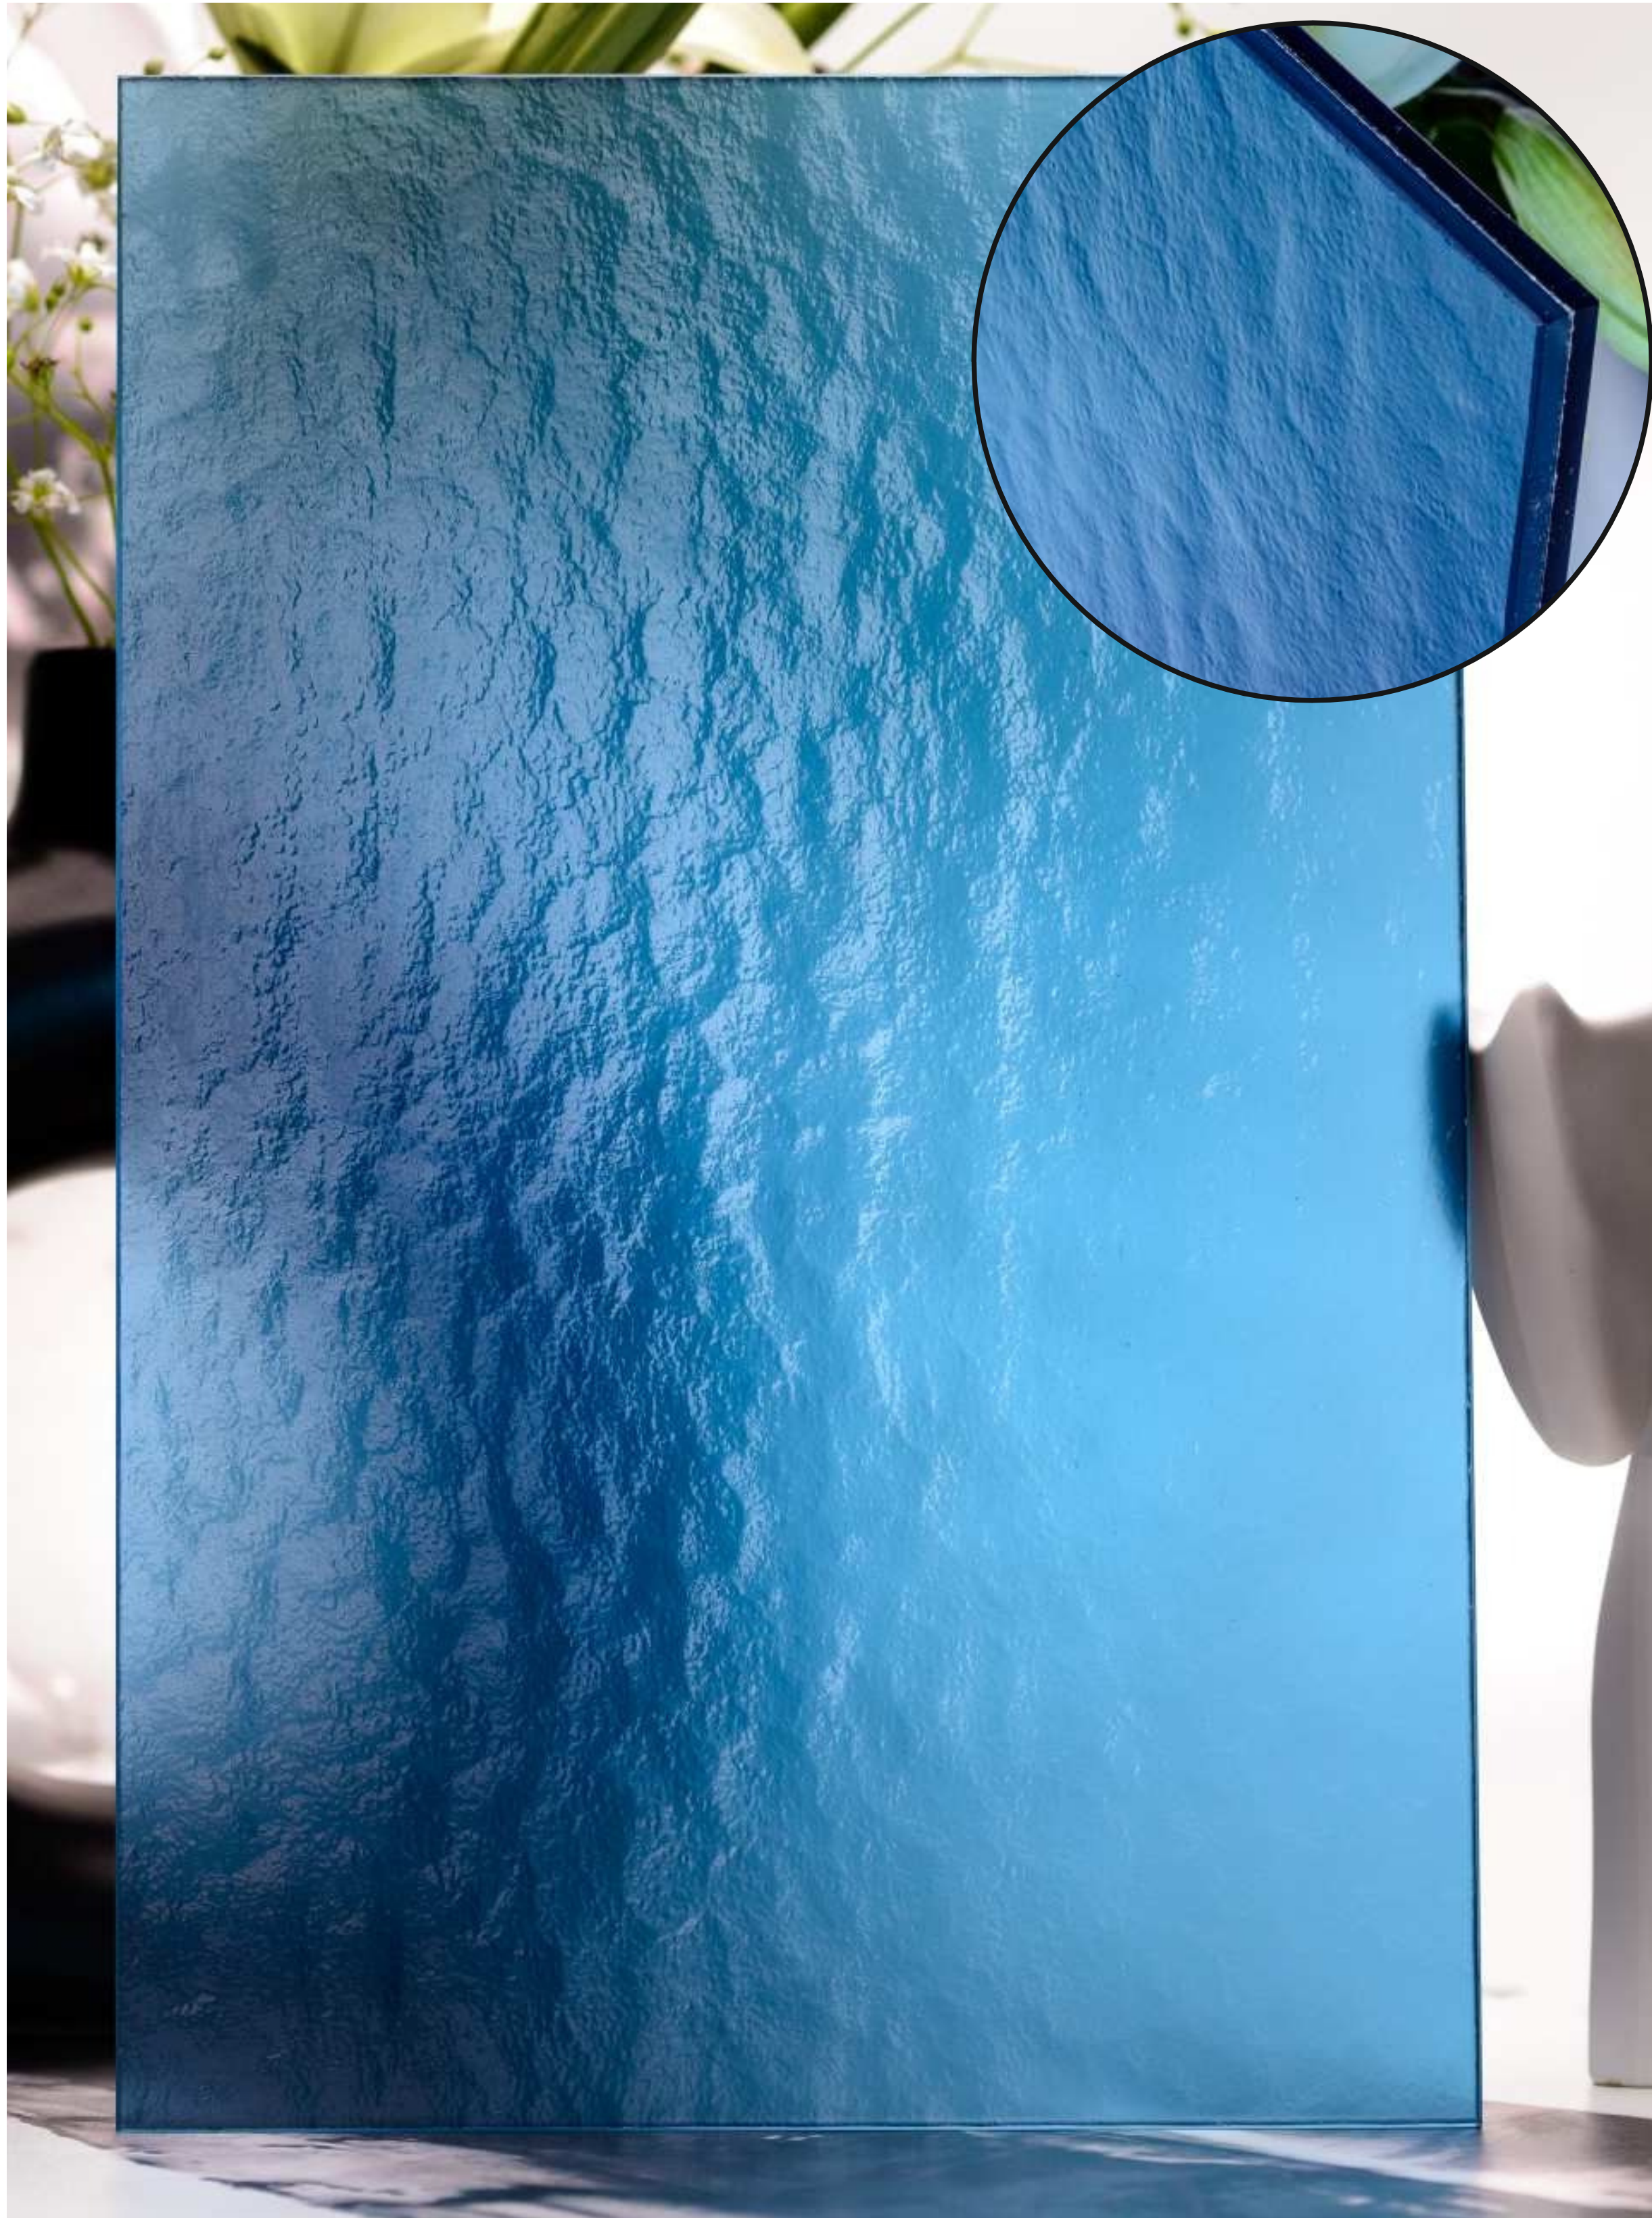

Article Code :Cloud Blue Soft
Standard Size (WxH) : 1200x2400mm
Standard Thickness :9mm Laminated

* This is a creative photograph. Actual product may vary.
* Color may vary lot to lot. please ask for fresh sample before placing order.