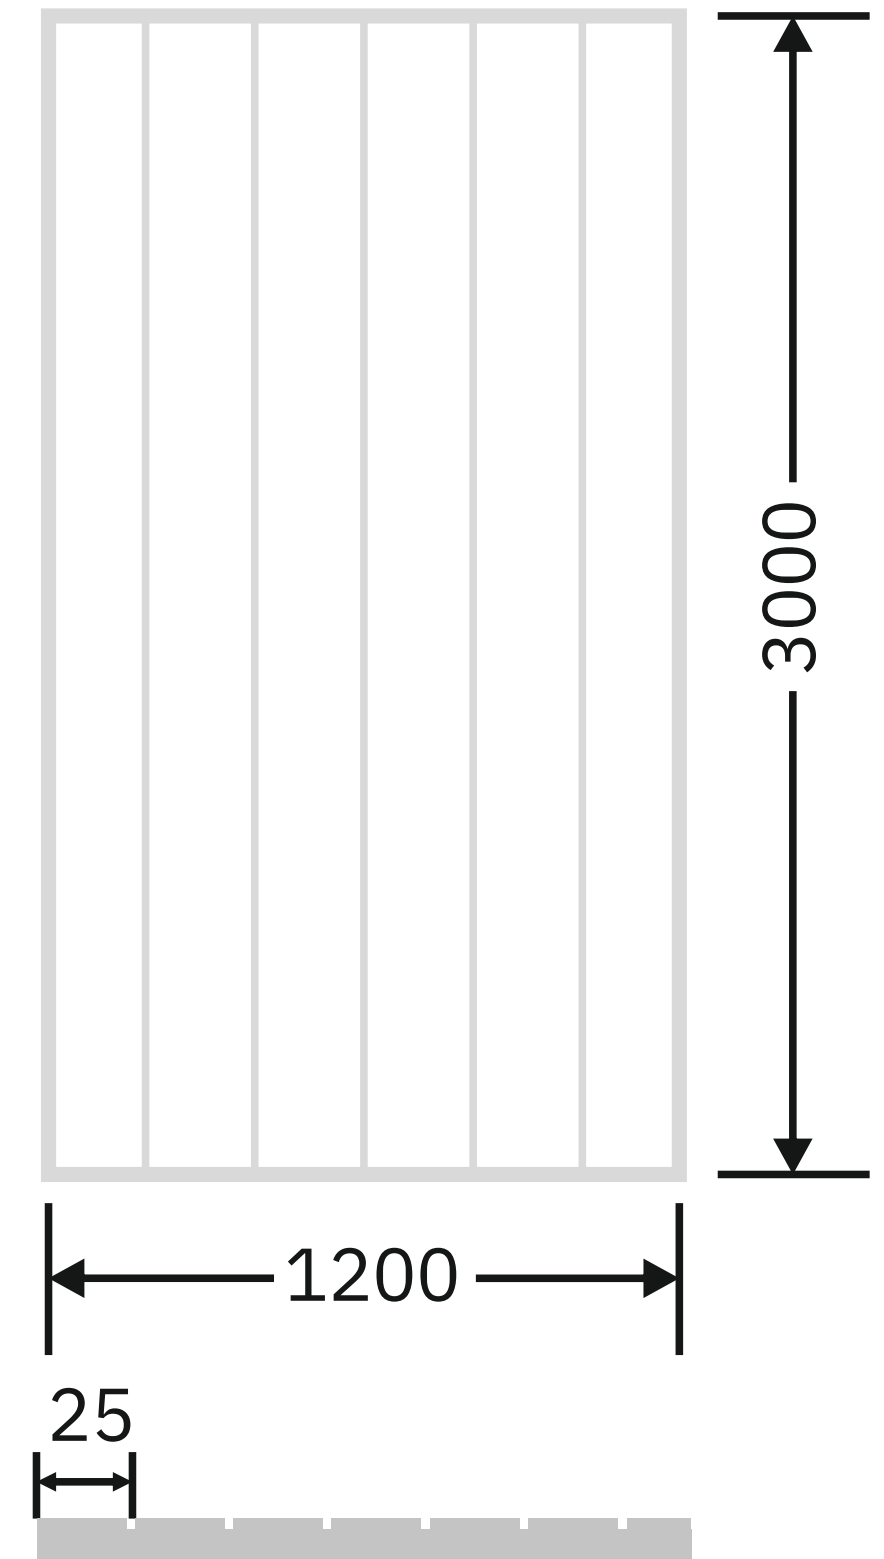

Line Orientation