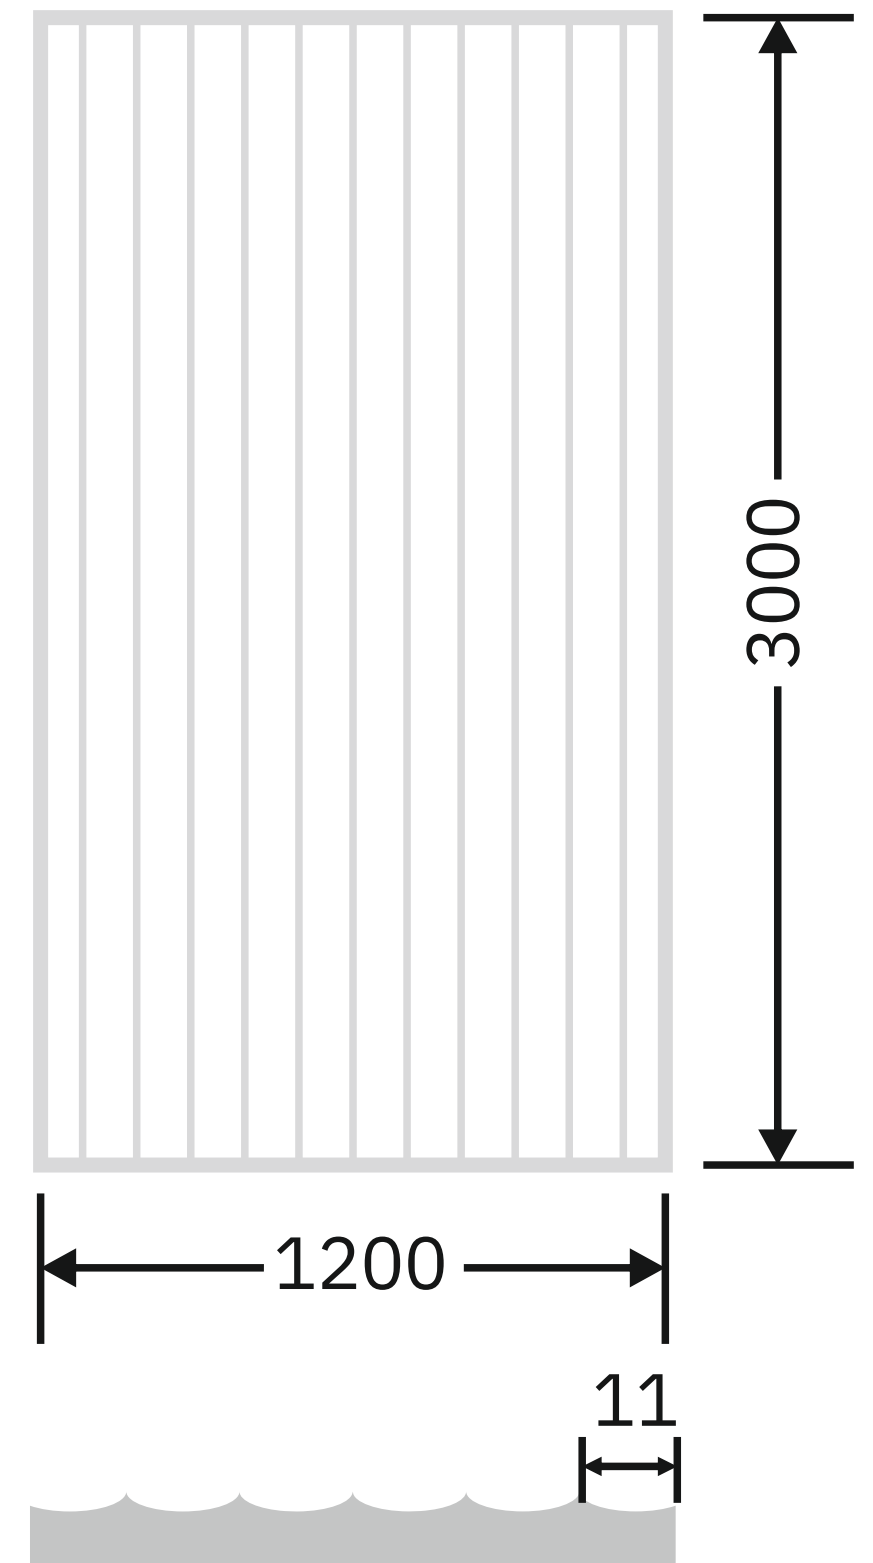

Flute Orientation