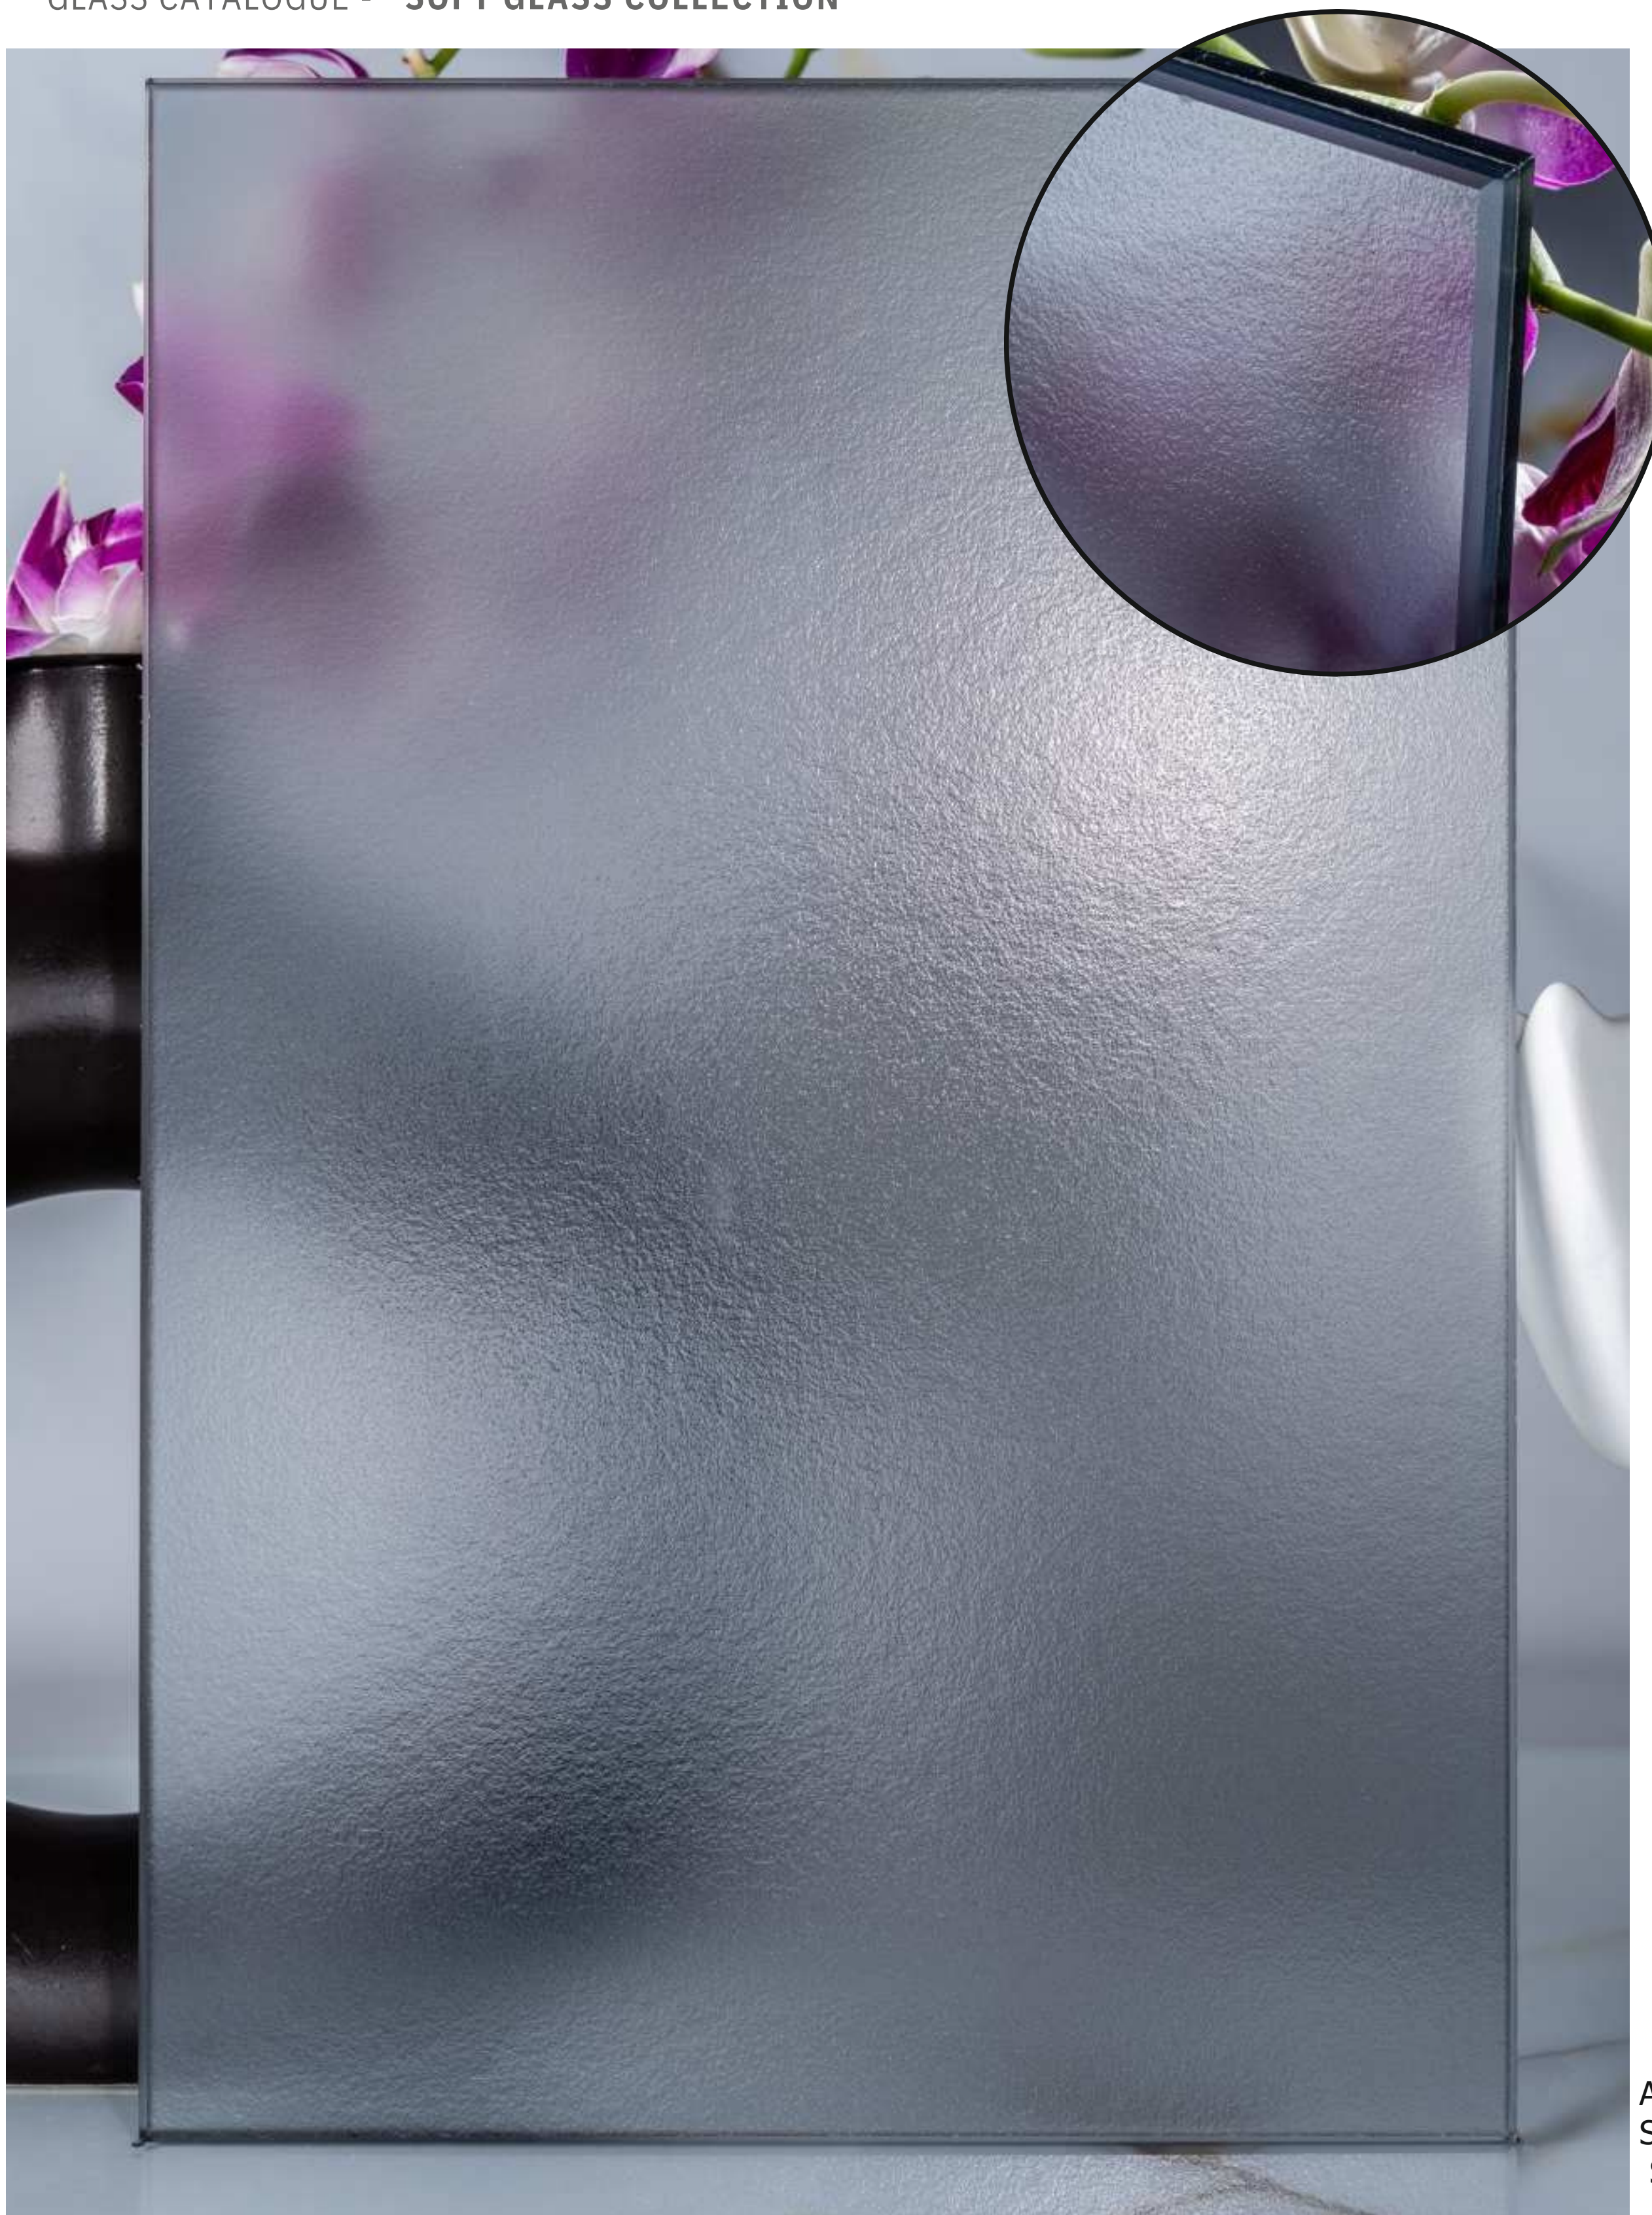

Article Code :Mist Grey Soft
Standard Size (WxH) : 1200x3000mm
Standard Thickness :10mm Laminated

*This is a creative photograph. Actual product may vary.
*Color may vary lot to lot. please ask for fresh sample before placing order.