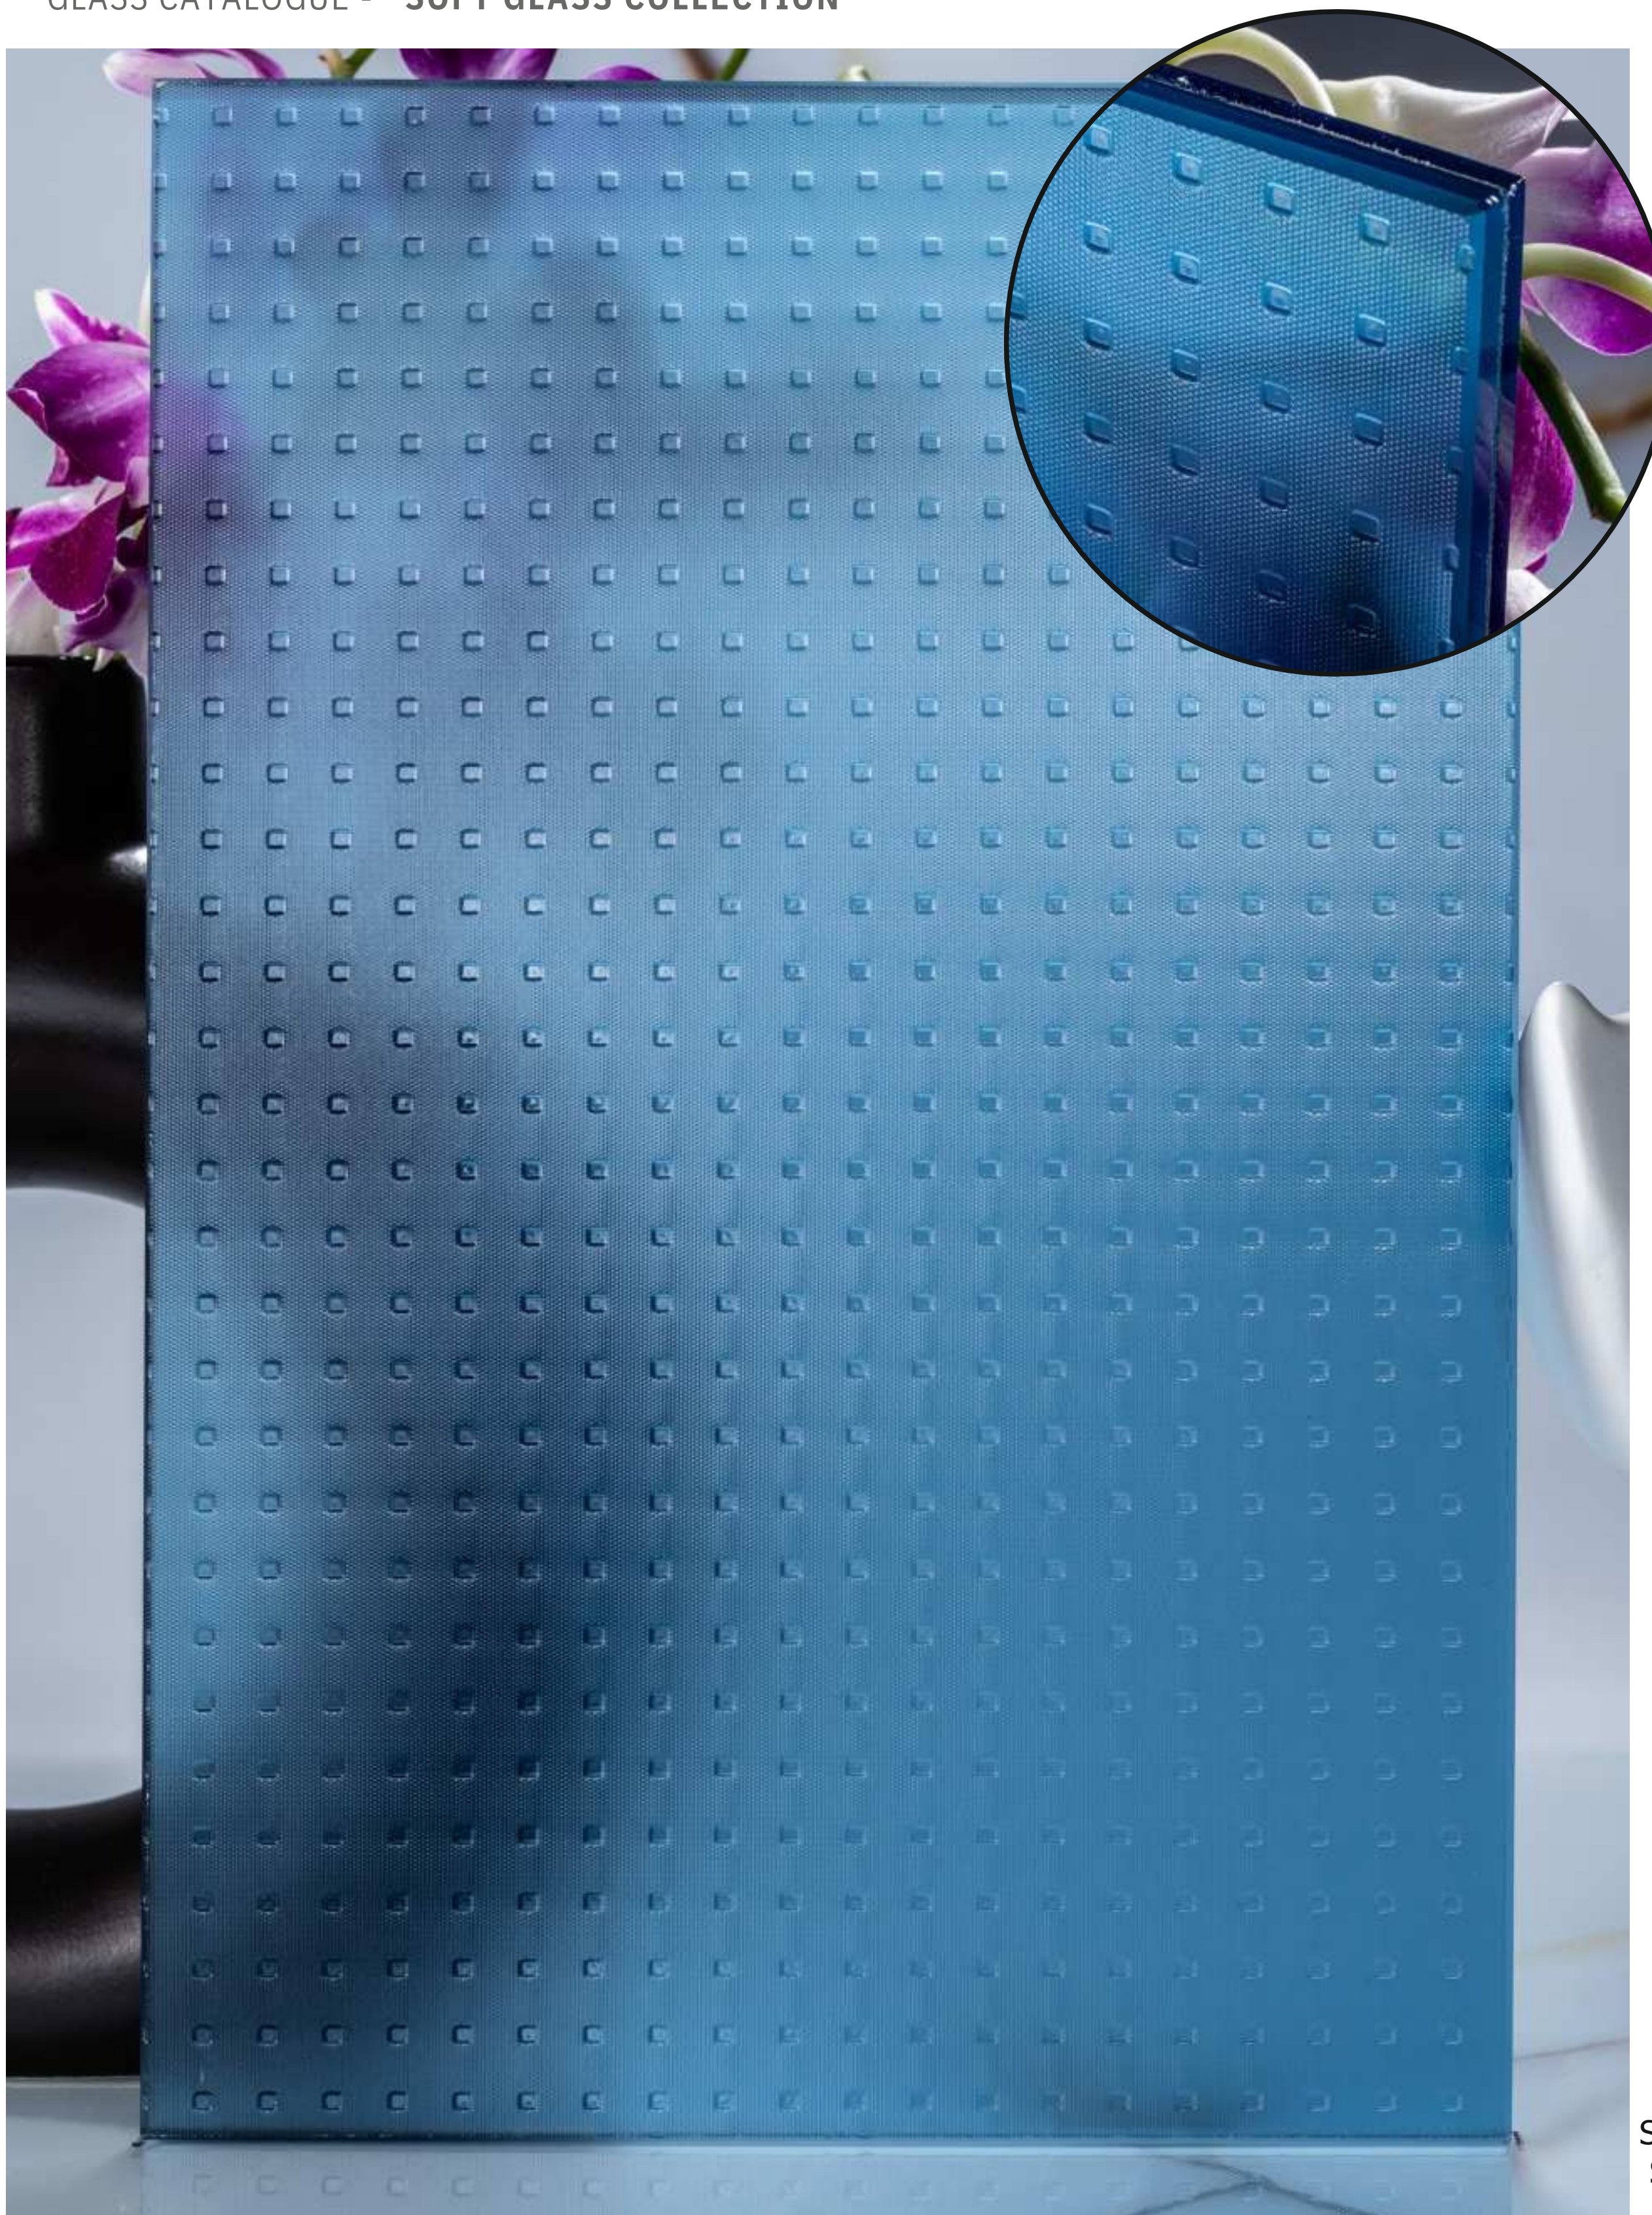

Article Code :Mist Square Blue Soft
Standard Size (WxH) : 1200x3000mm
Standard Thickness :10mm Laminated

*This is a creative photograph. Actual product may vary.
*Color may vary lot to lot. please ask for fresh sample before placing order.