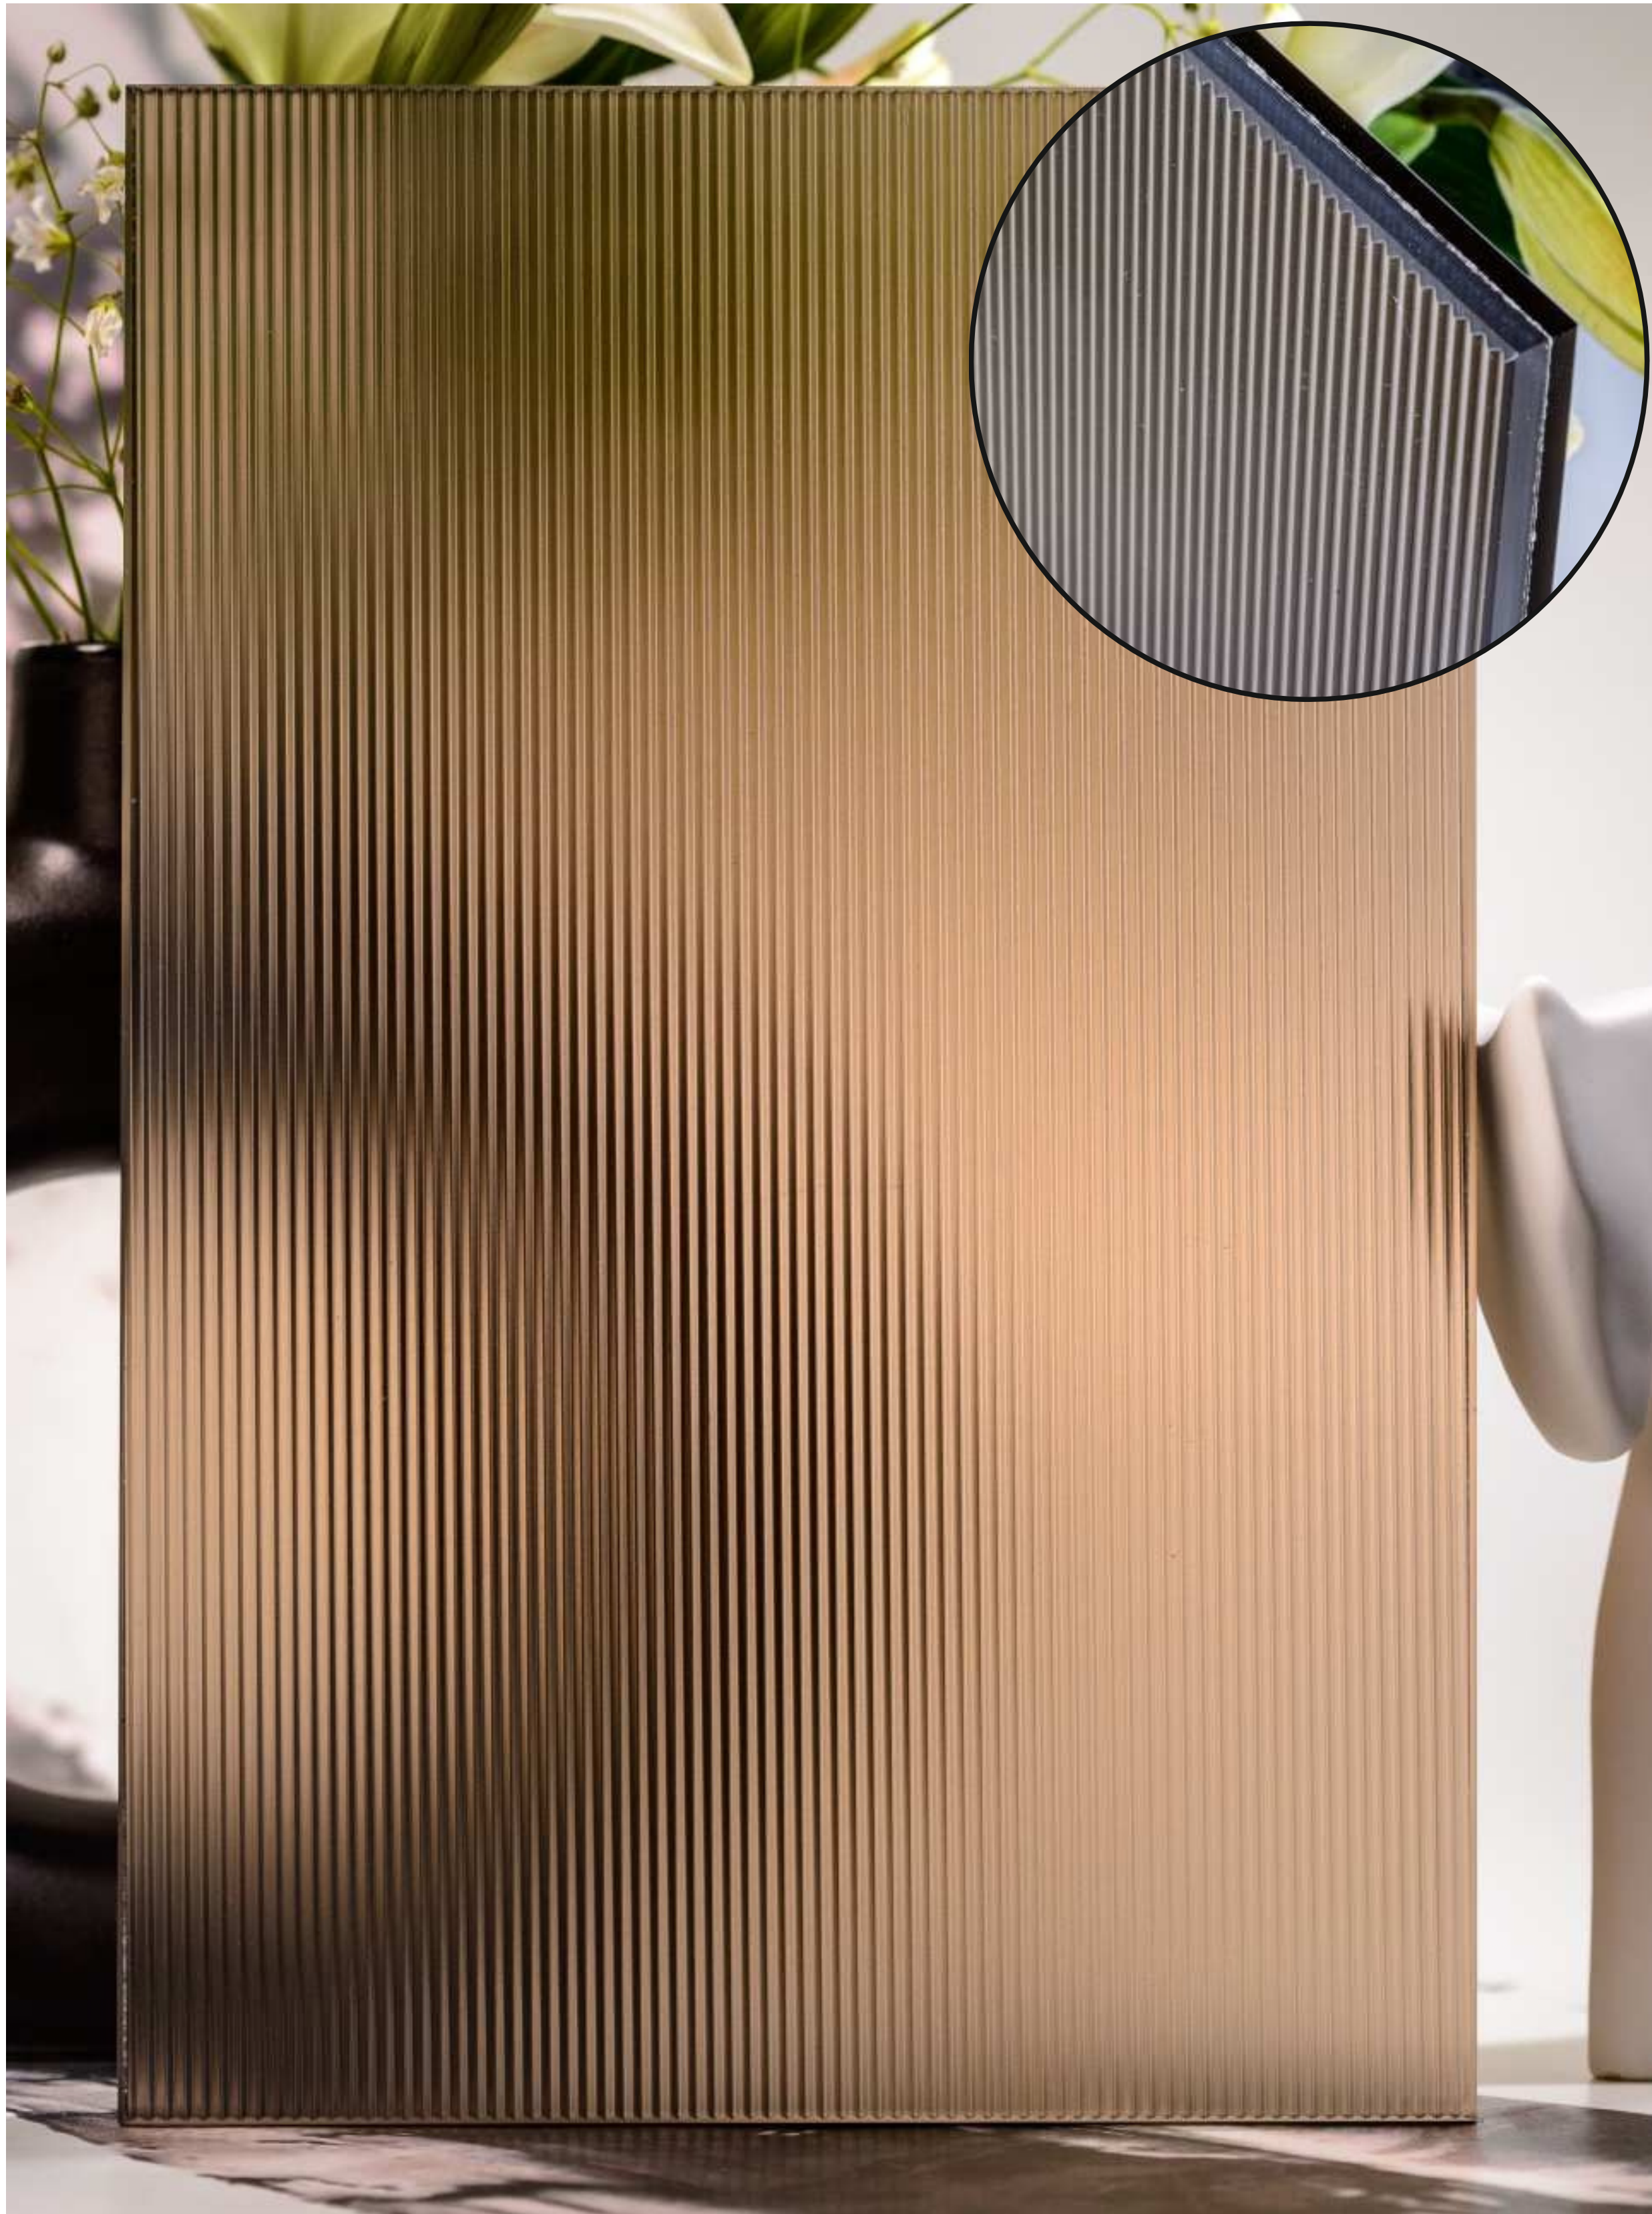

Article Code :Masterline Brown Soft
Standard Size (WxH) : 1200x3000mm
Standard Thickness :10mm Laminated

*This is a creative photograph. Actual product may vary.
*Color may vary lot to lot. please ask for fresh sample before placing order.