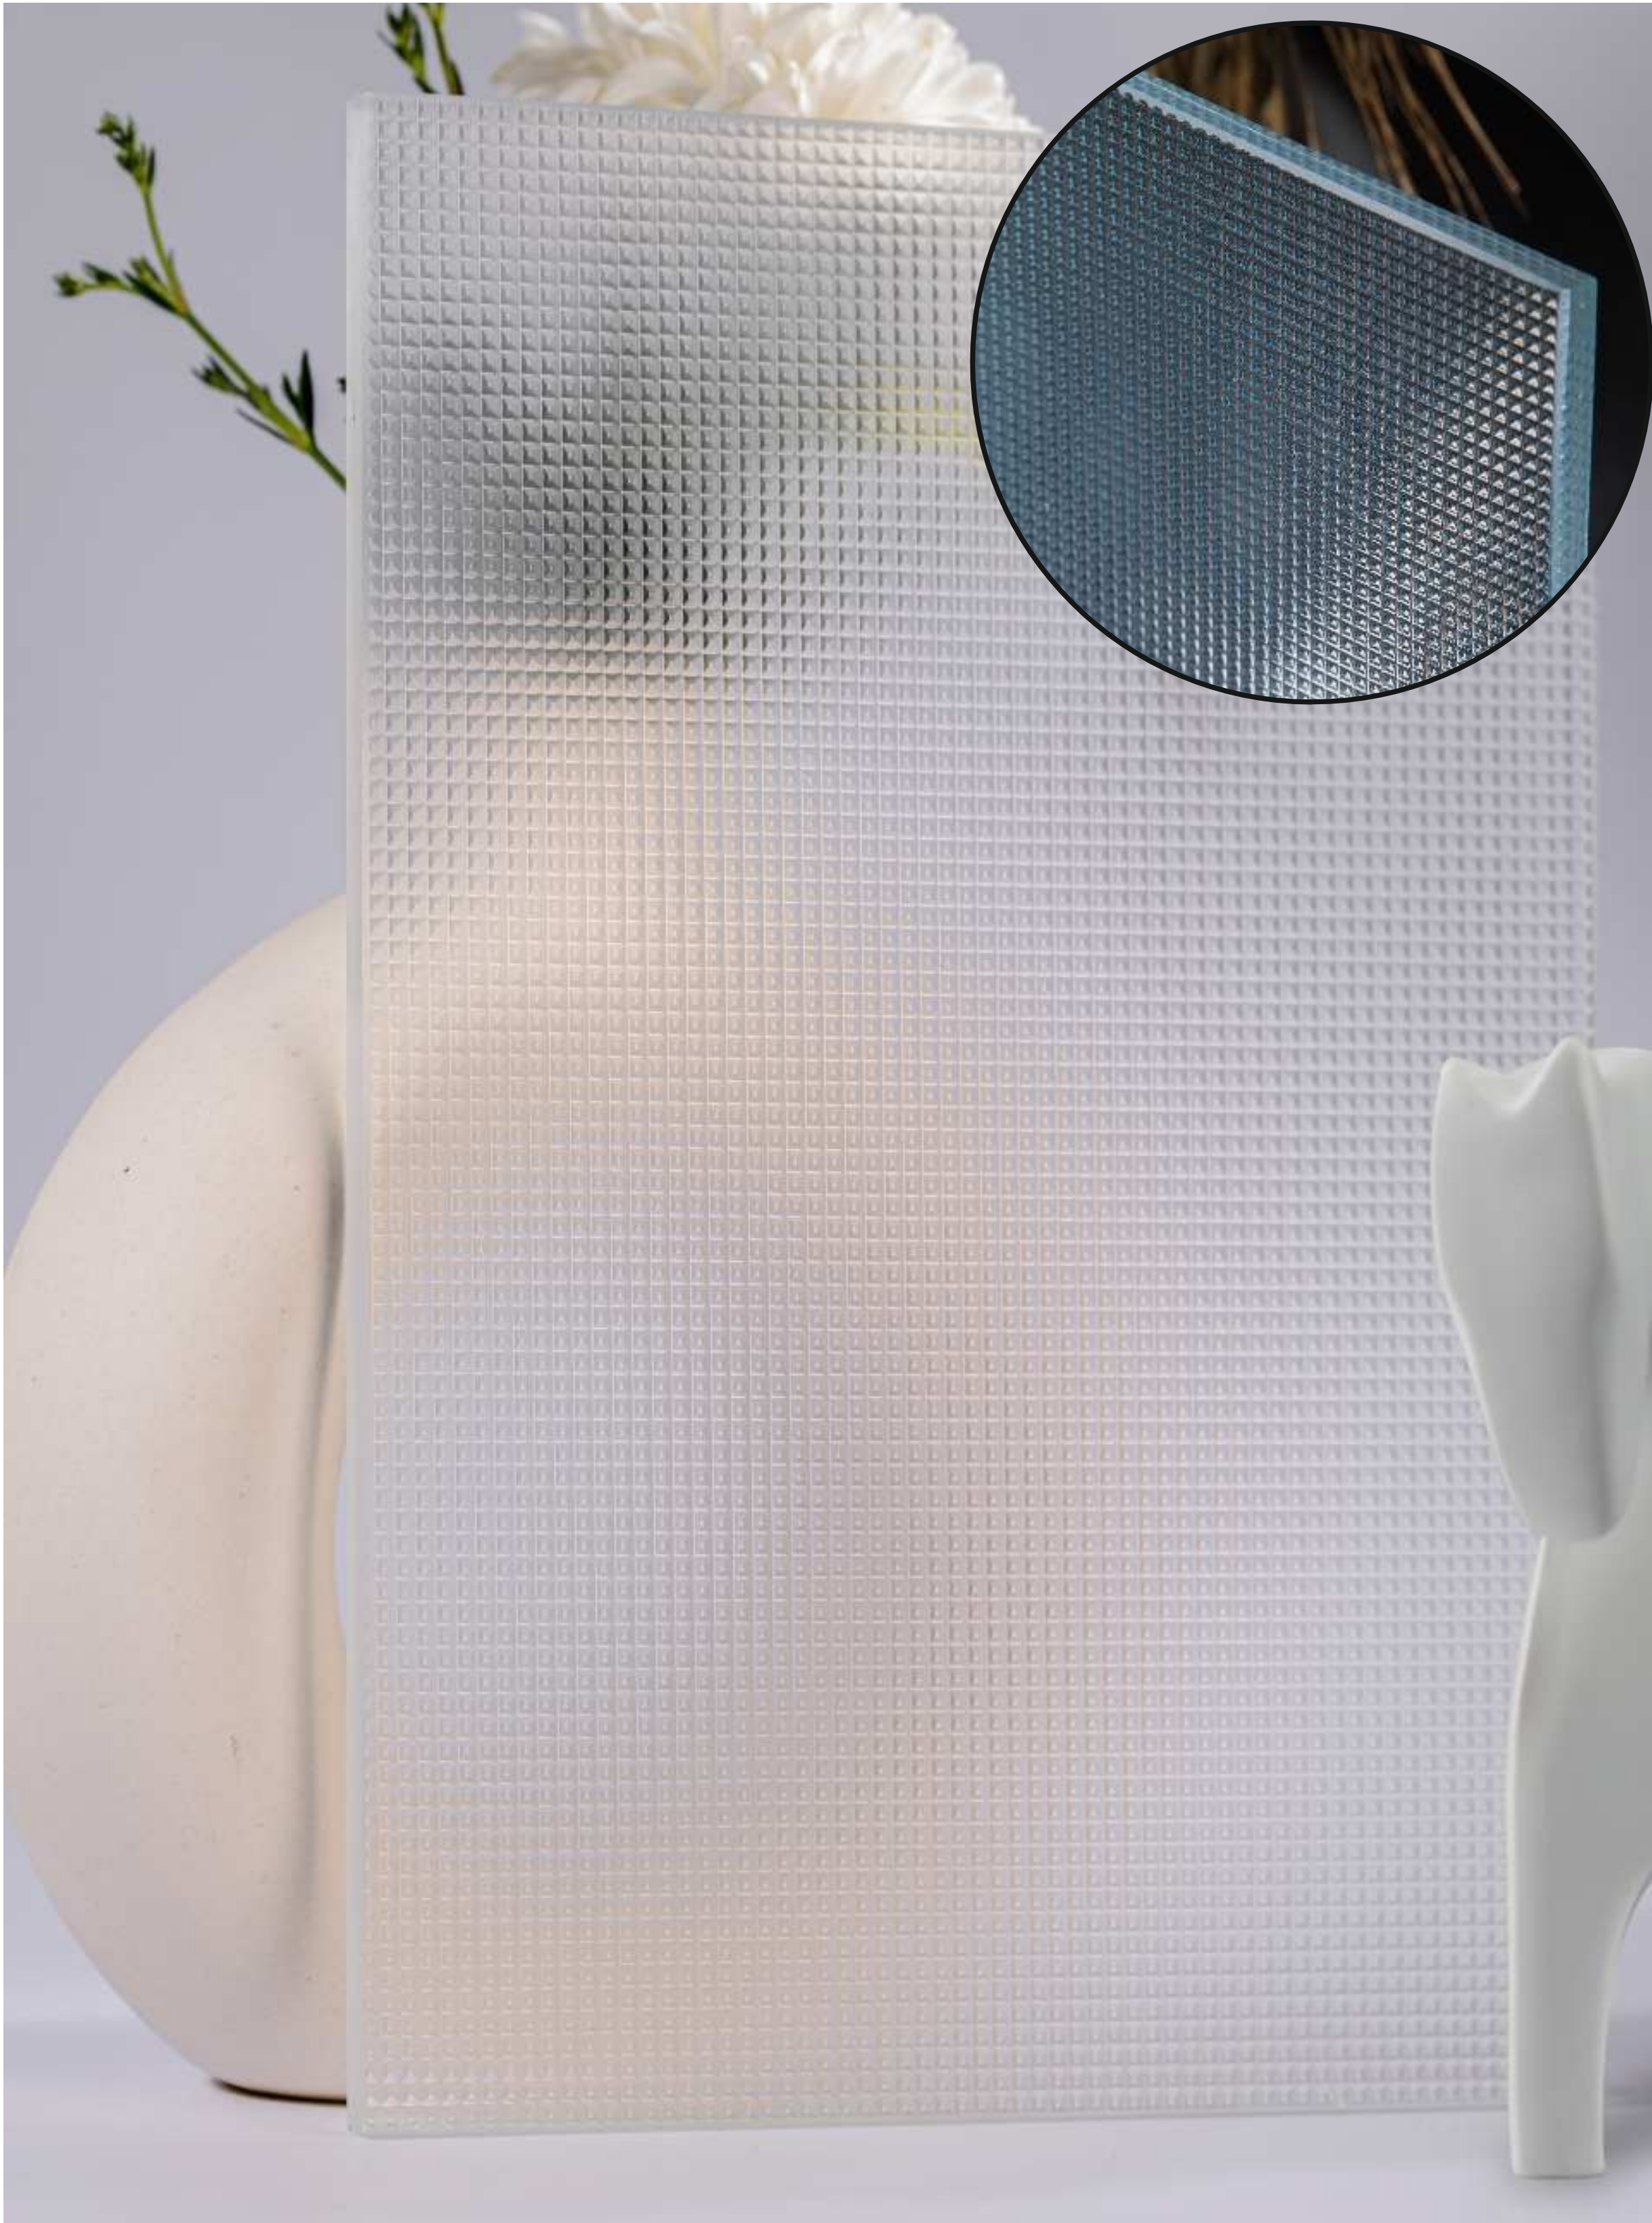

Flute Orientation

Article Code :Benz Extra Clear Soft
Standard Size (WxH) : 1200x3000mm
Standard Thickness :10mm Laminated

* This is a creative photograph. Actual product may vary.
* Color may vary lot to lot. please ask for fresh sample before placing order.