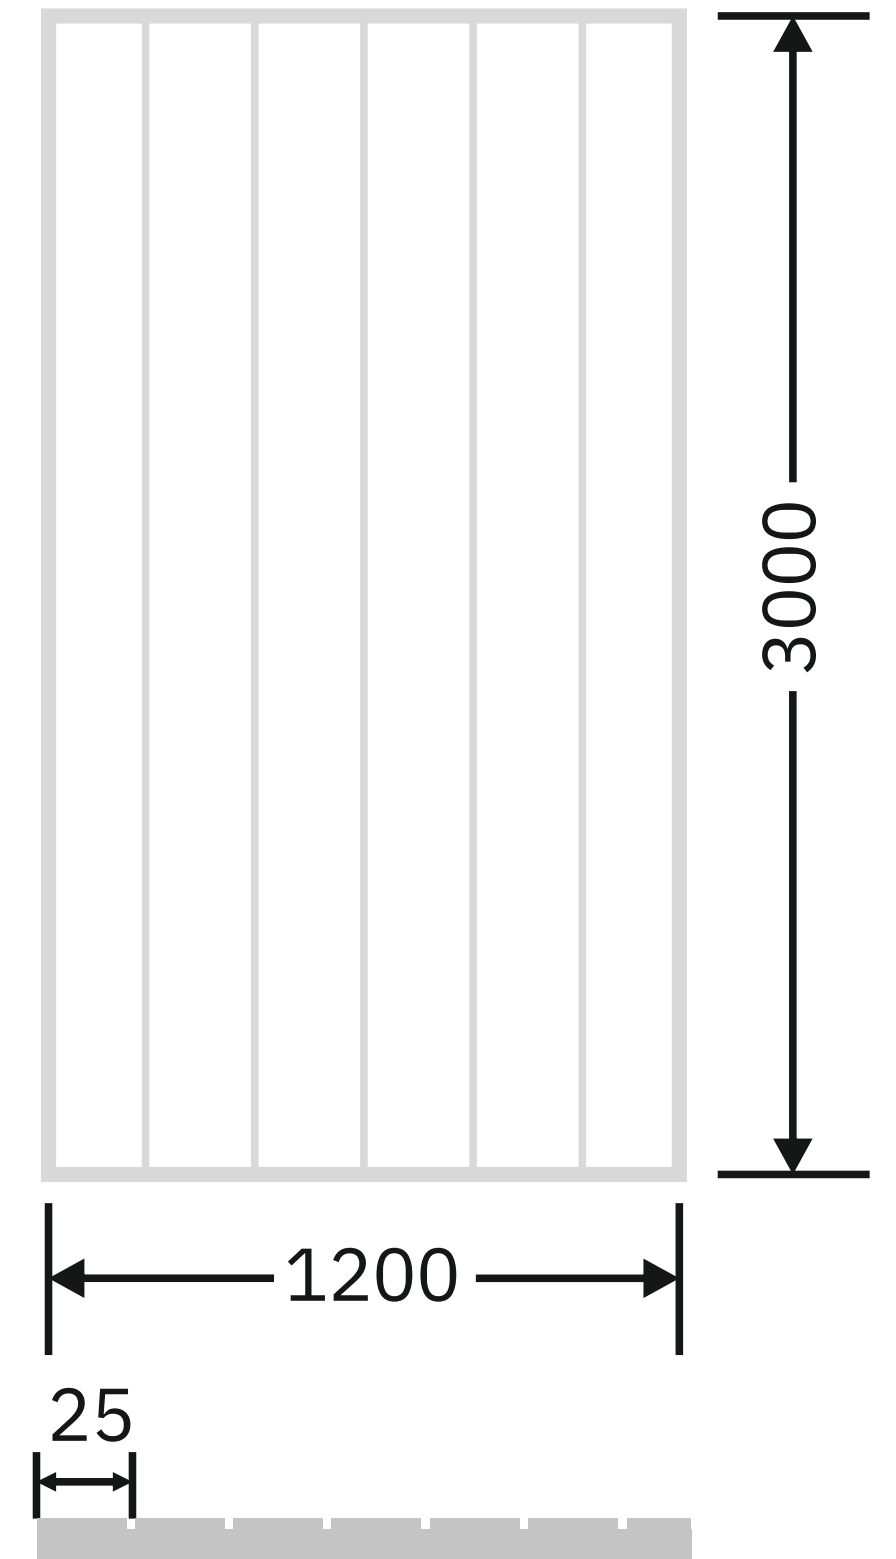

Line Orientation