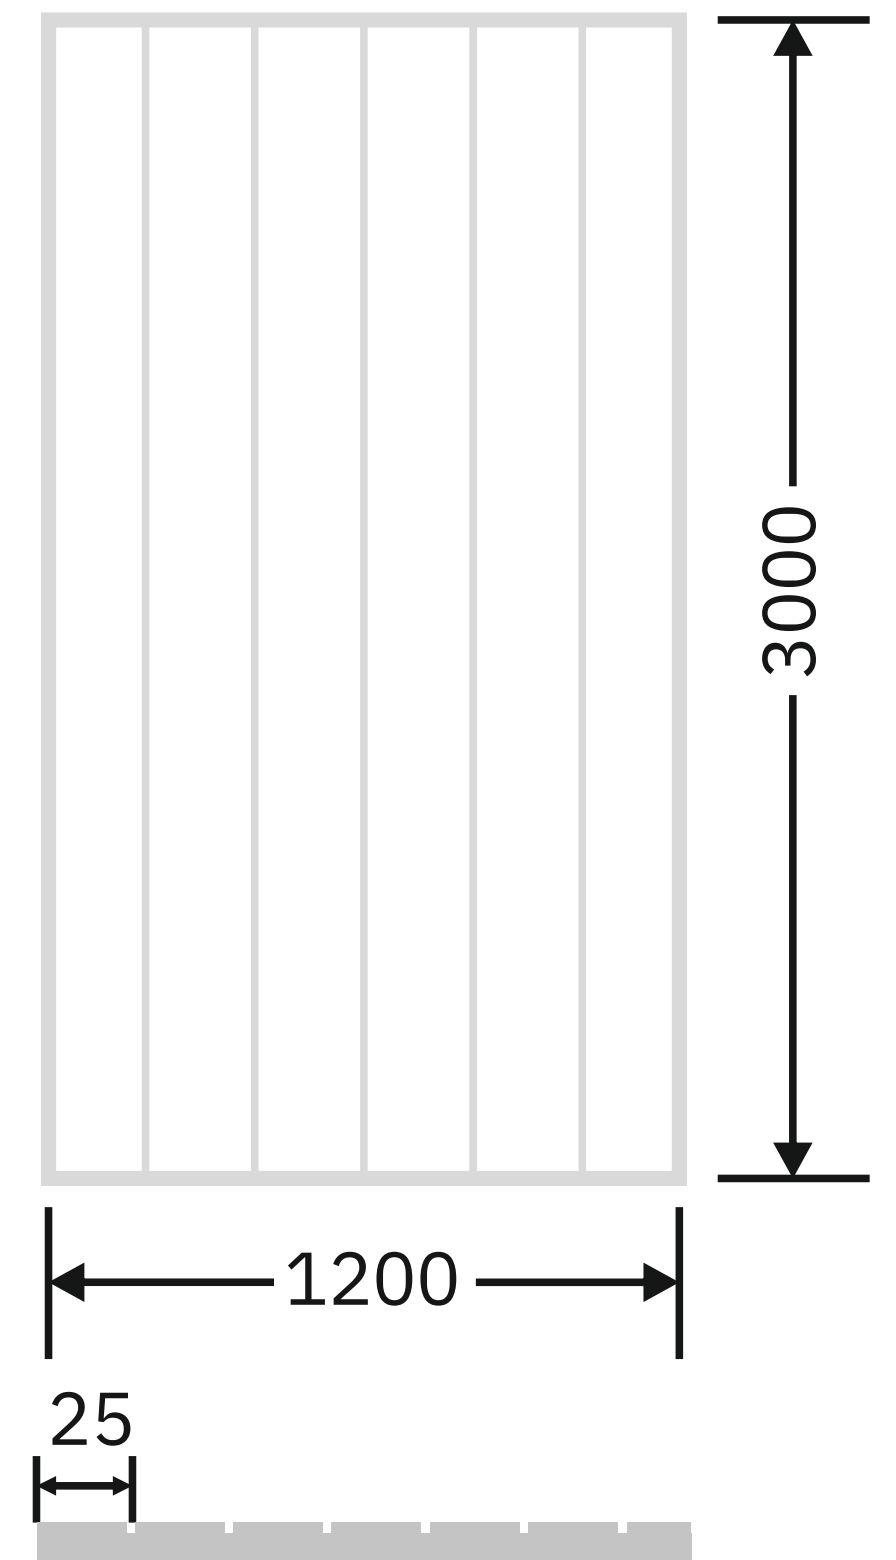

Line Orientation