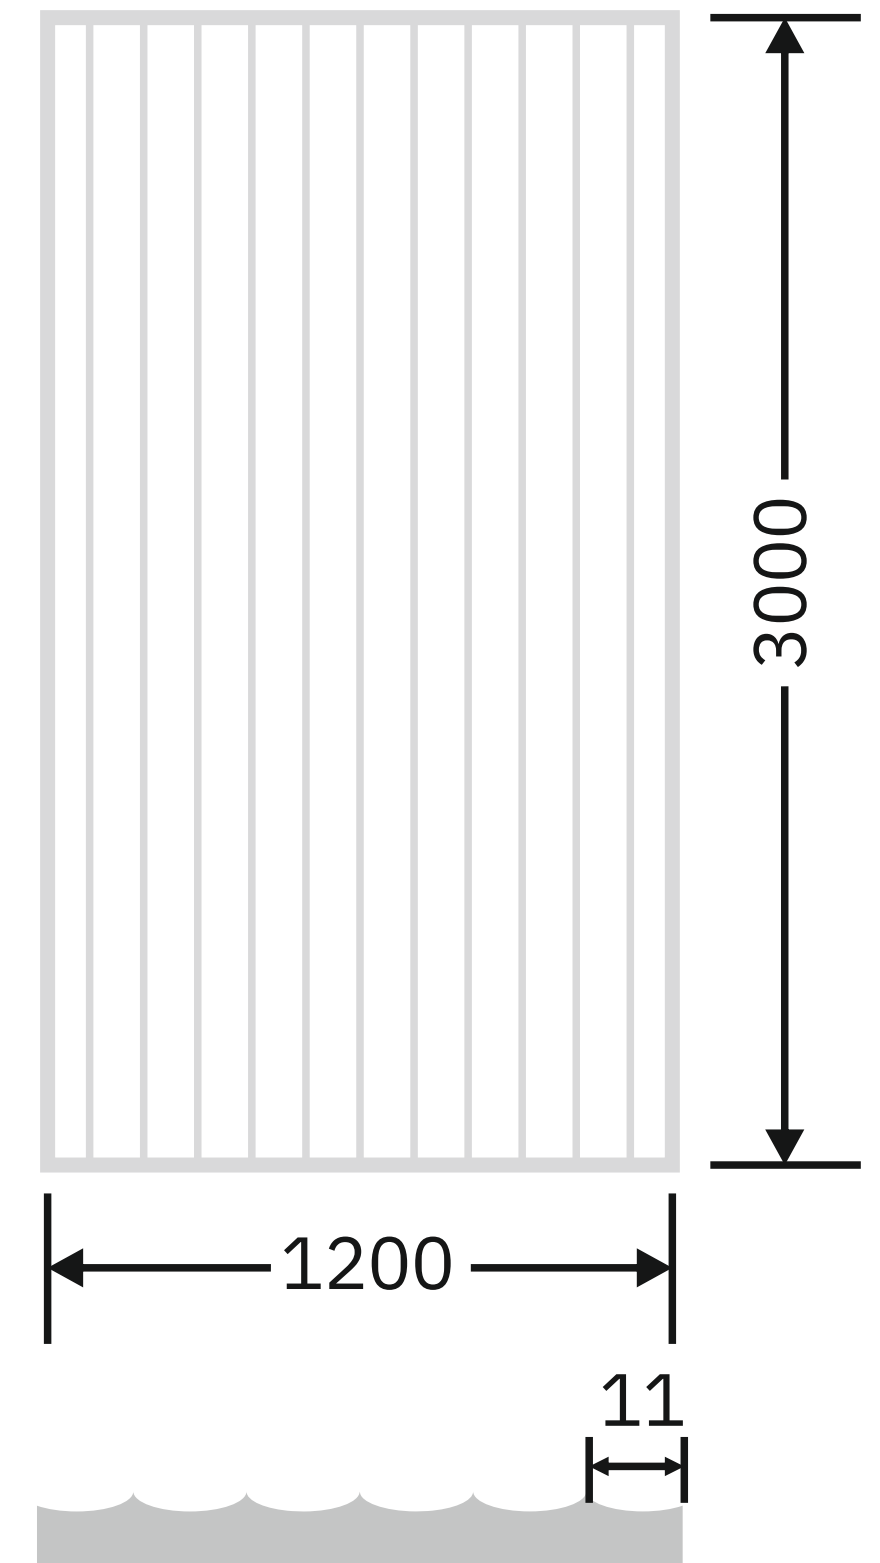

Flute Orientation