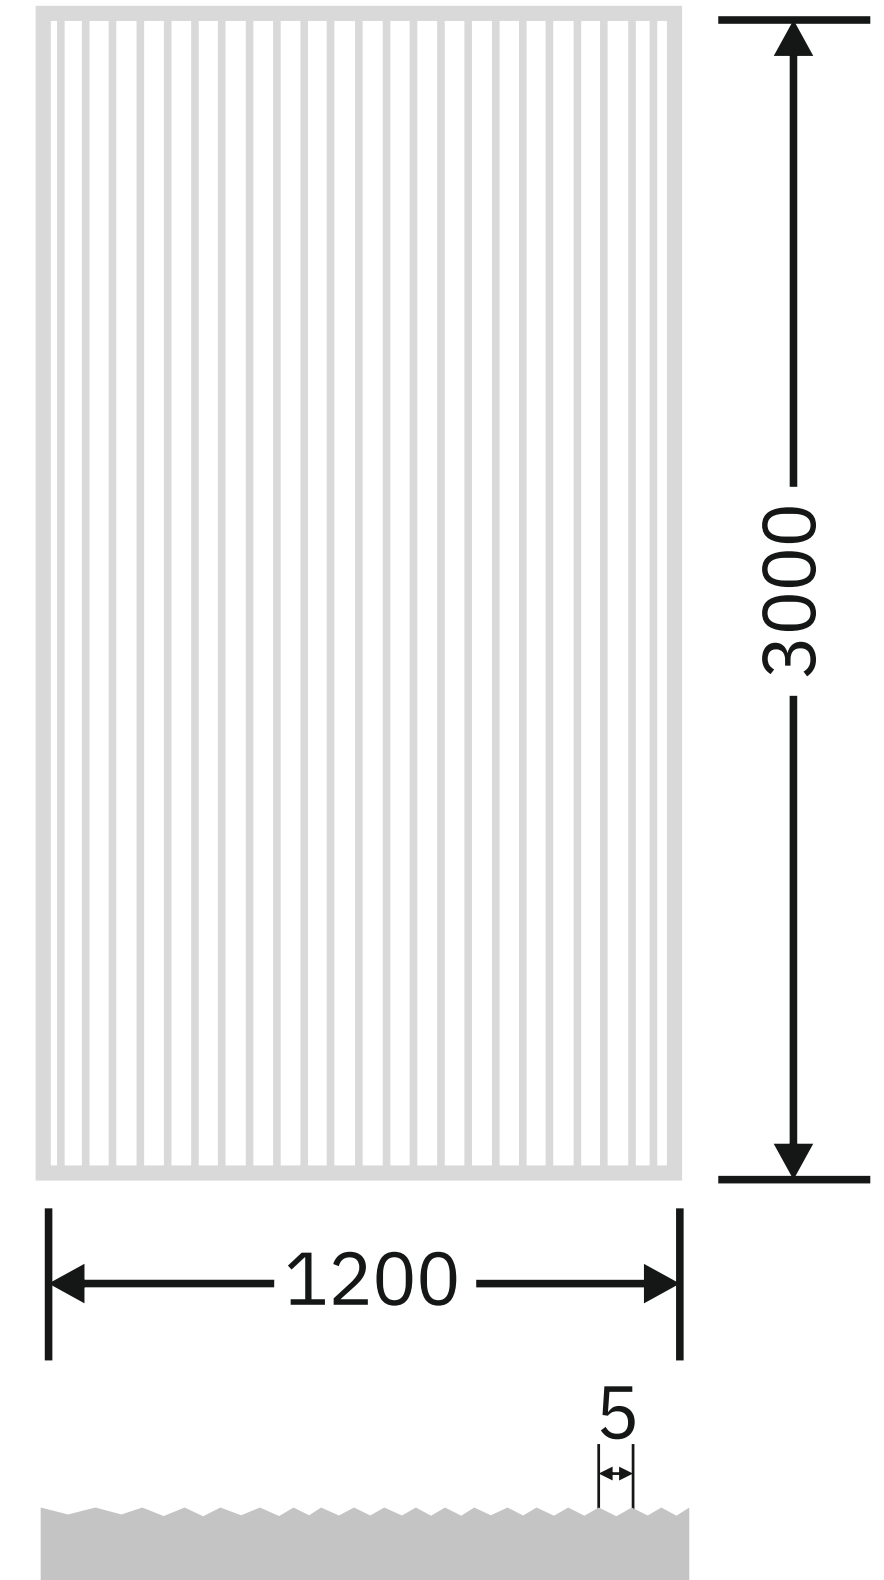

Flute Orientation

Article Code :Reeded Copper Soft
Standard Size (WxH) : 1200x3000mm
Standard Thickness :10mm Laminated

*This is a creative photograph. Actual product may vary.
*Color may vary lot to lot. please ask for fresh sample before placing order.

Flute Orientation

Article Code :Masterline Extra Clear Soft
Standard Size (WxH) : 1200x3000mm
Standard Thickness :10mm Laminated

*This is a creative photograph. Actual product may vary.
*Color may vary lot to lot. please ask for fresh sample before placing order.

Flute Orientation

Article Code :Masterline Grey Soft
Standard Size (WxH) : 1200x3000mm
Standard Thickness :10mm Laminated

*This is a creative photograph. Actual product may vary.
*Color may vary lot to lot. please ask for fresh sample before placing order.

Flute Orientation

Article Code :Masterline Copper Soft
Standard Size (WxH) : 1200x3000mm
Standard Thickness :10mm Laminated

*This is a creative photograph. Actual product may vary.
*Color may vary lot to lot. please ask for fresh sample before placing order.