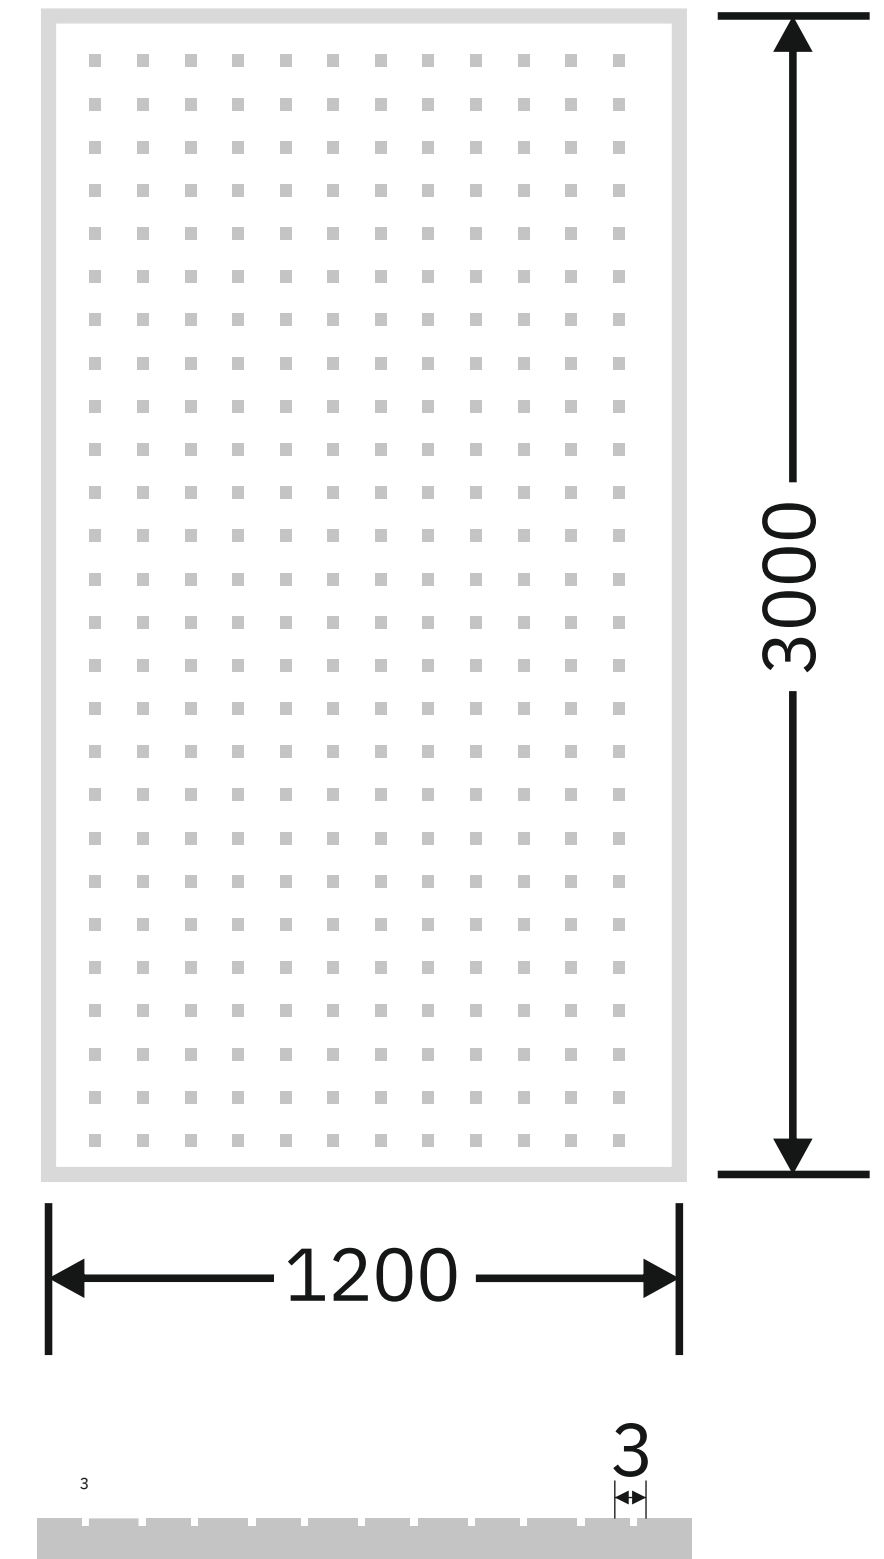

Partten Orientation