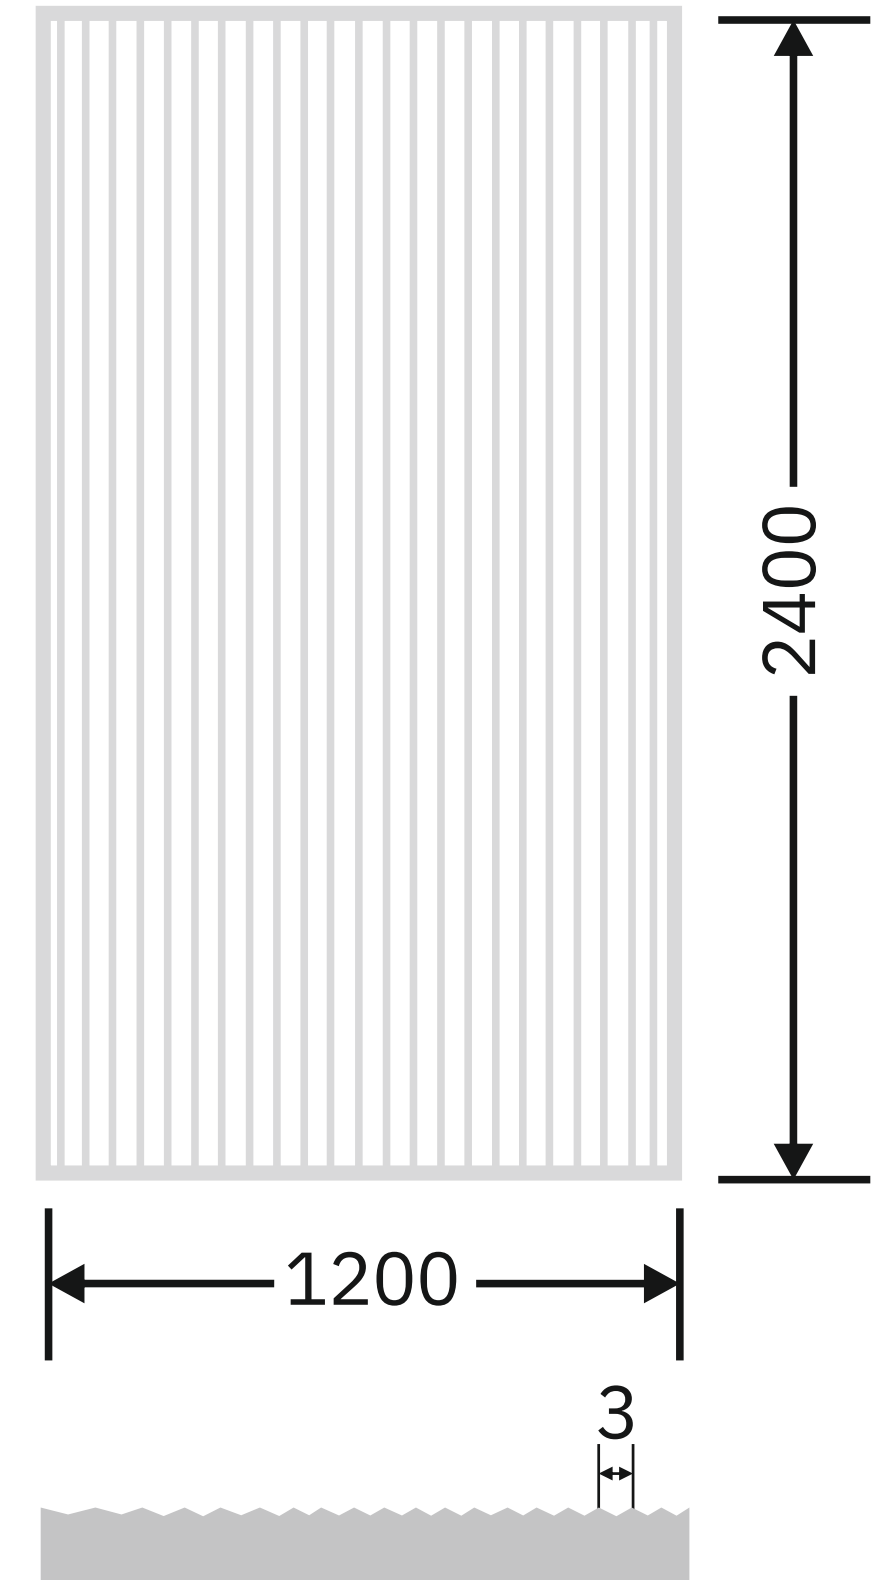

Flute Orientation