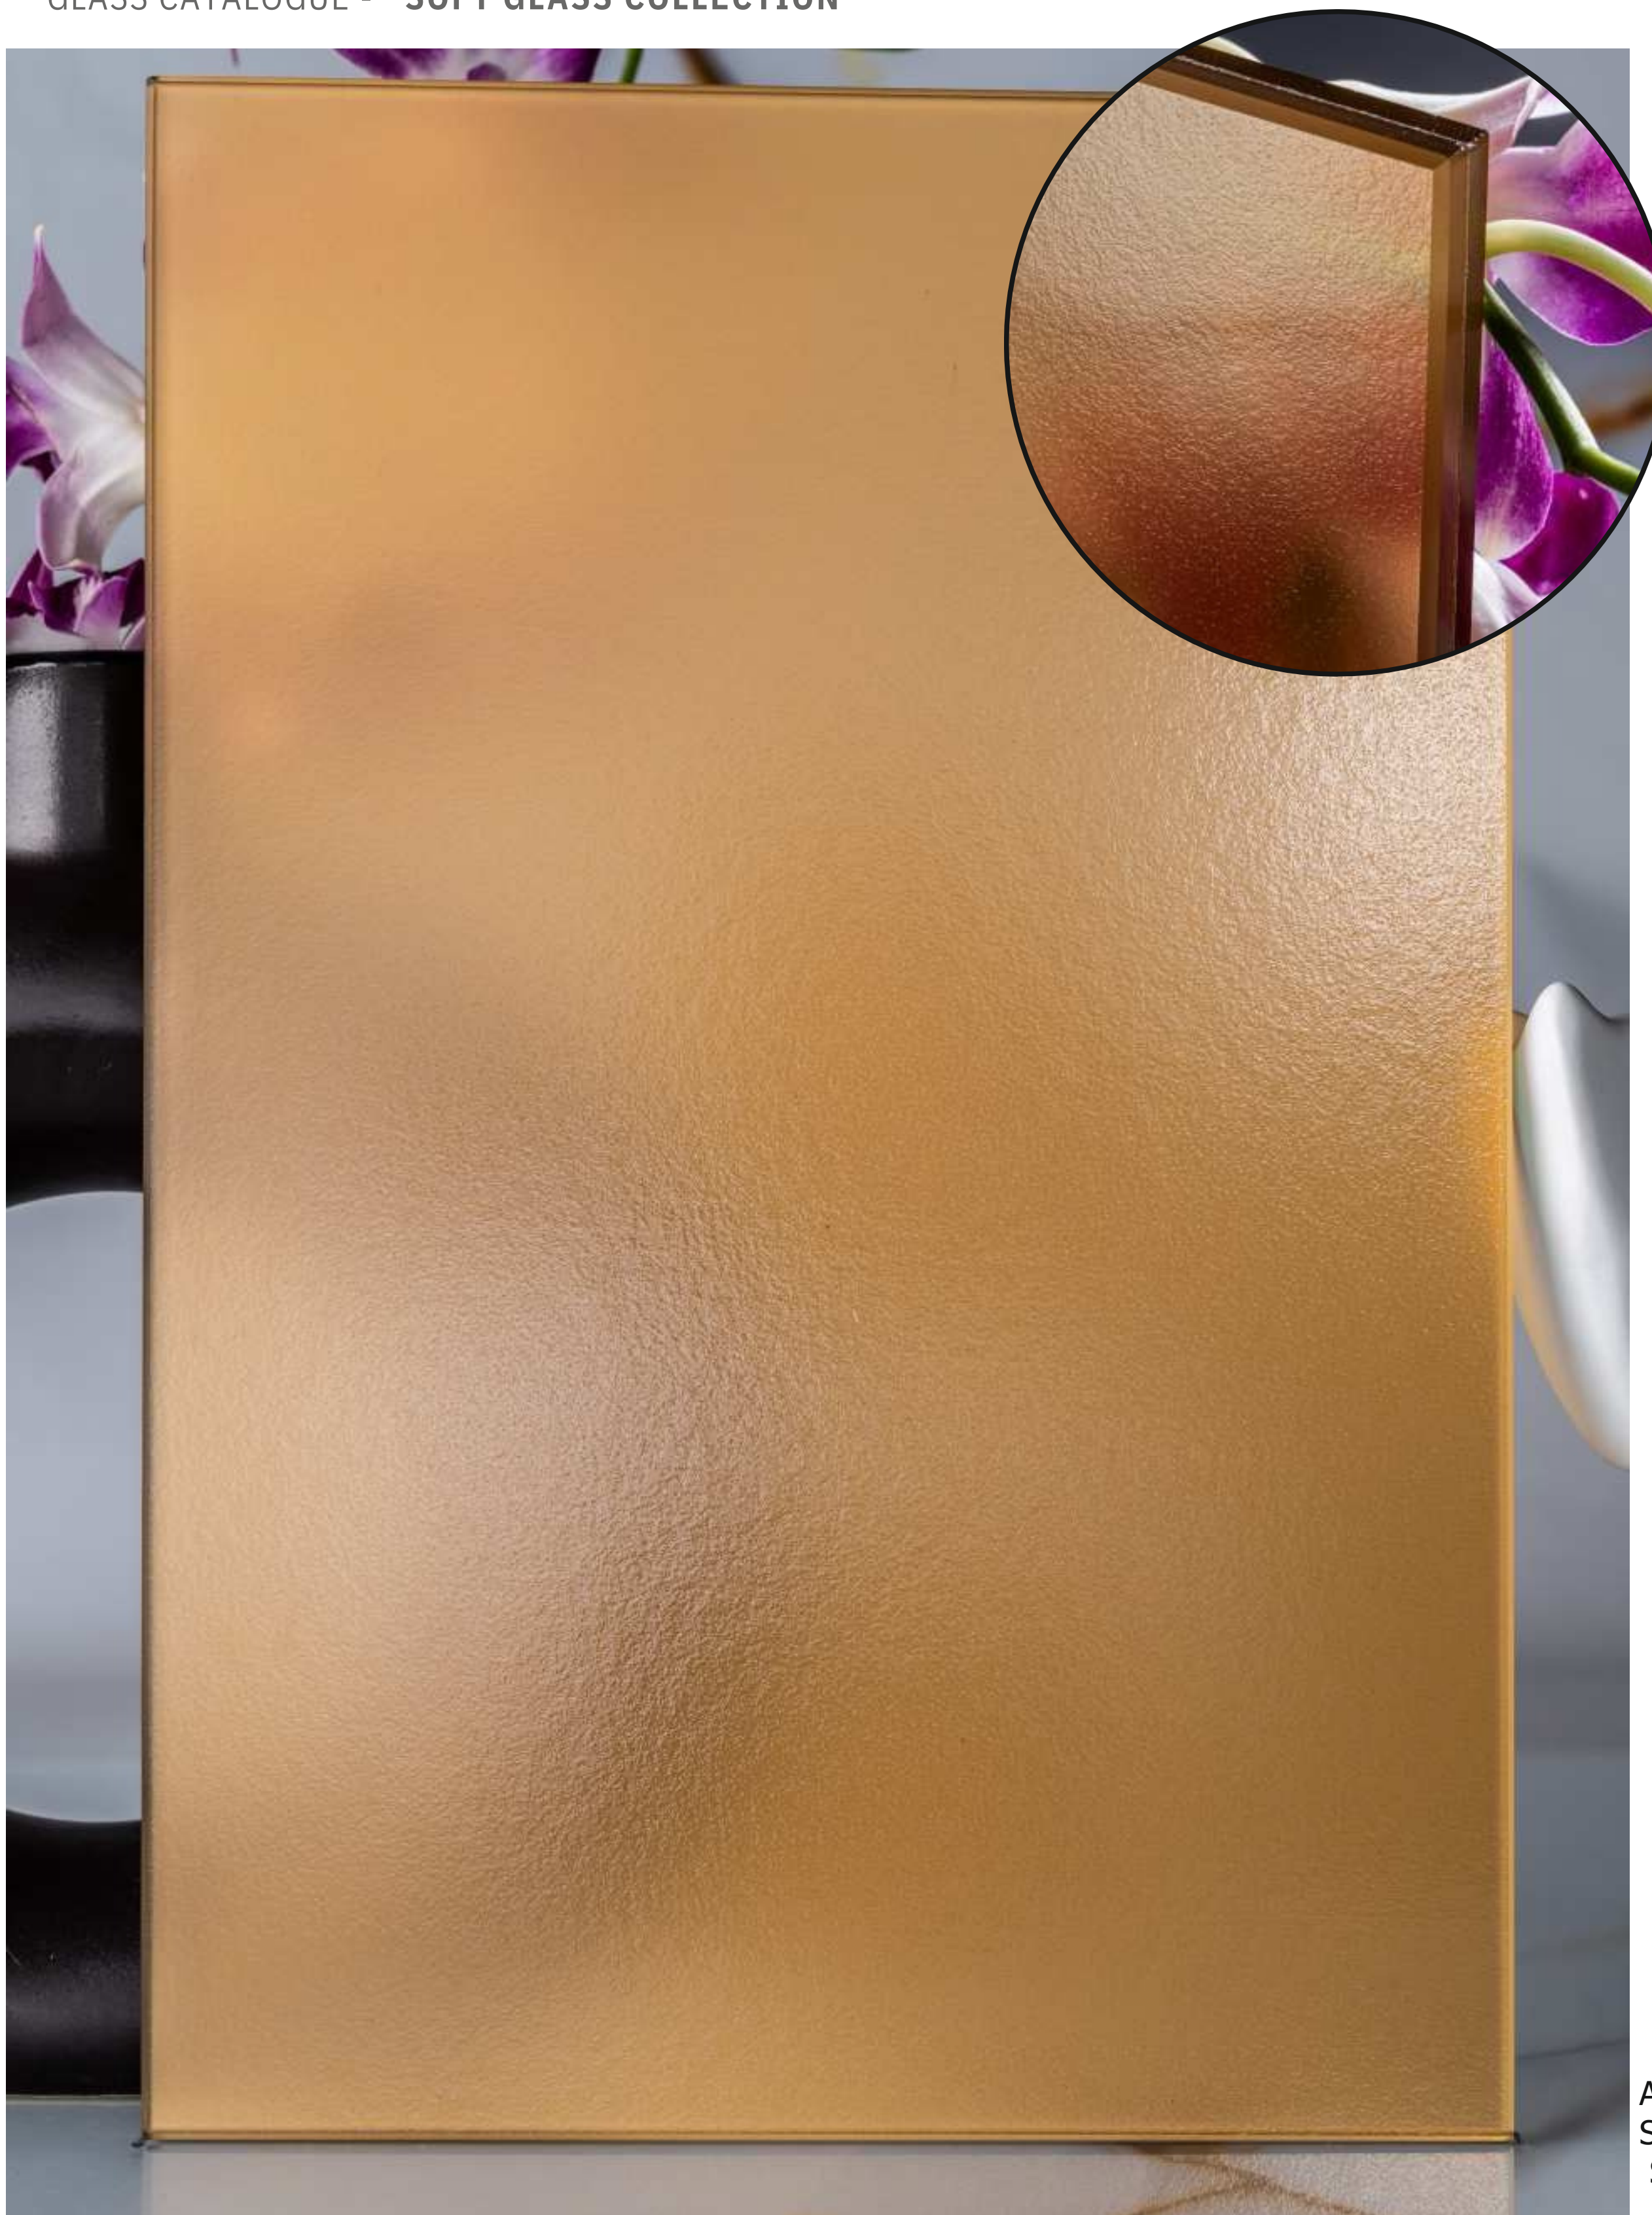

Article Code :Mist Gold Soft
Standard Size (WxH) : 1200x3000mm
Standard Thickness :10mm Laminated

*This is a creative photograph. Actual product may vary.
*Color may vary lot to lot. please ask for fresh sample before placing order.