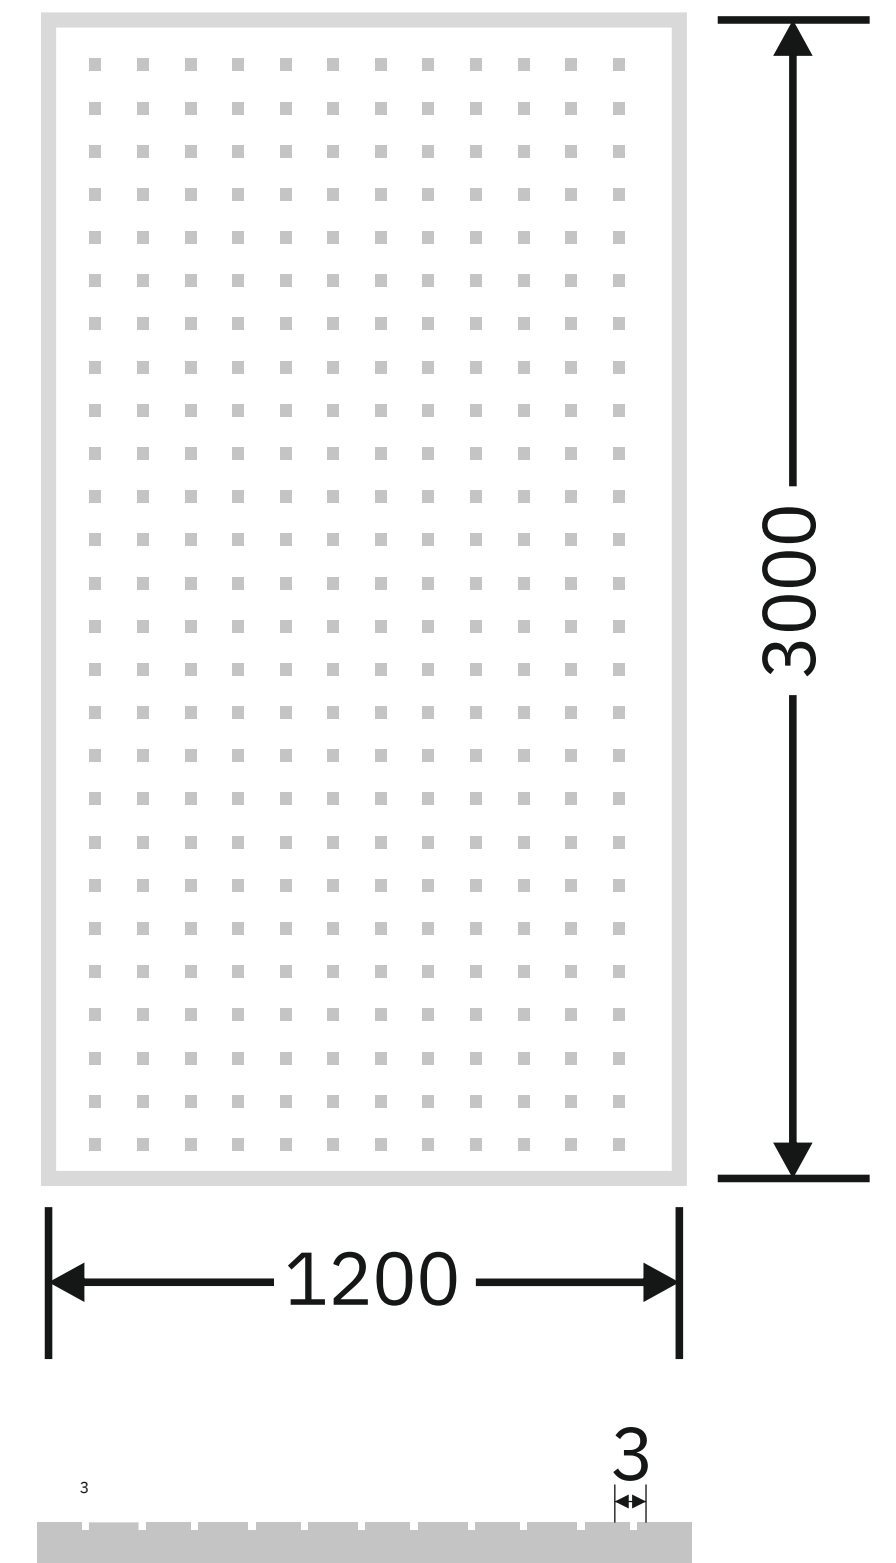

Partten Orientation