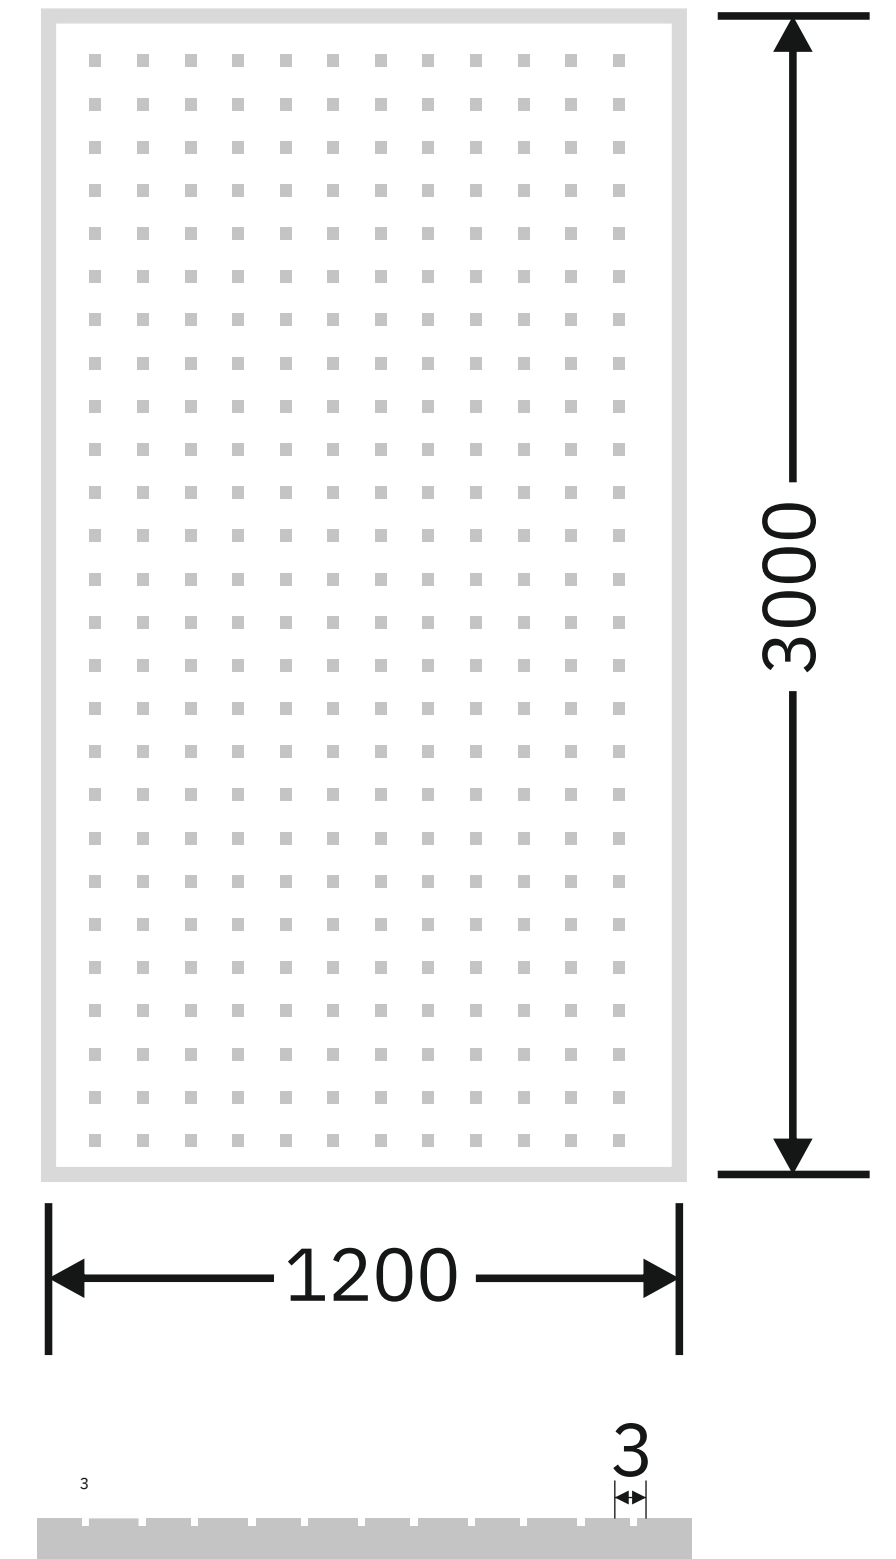

Partten Orientation