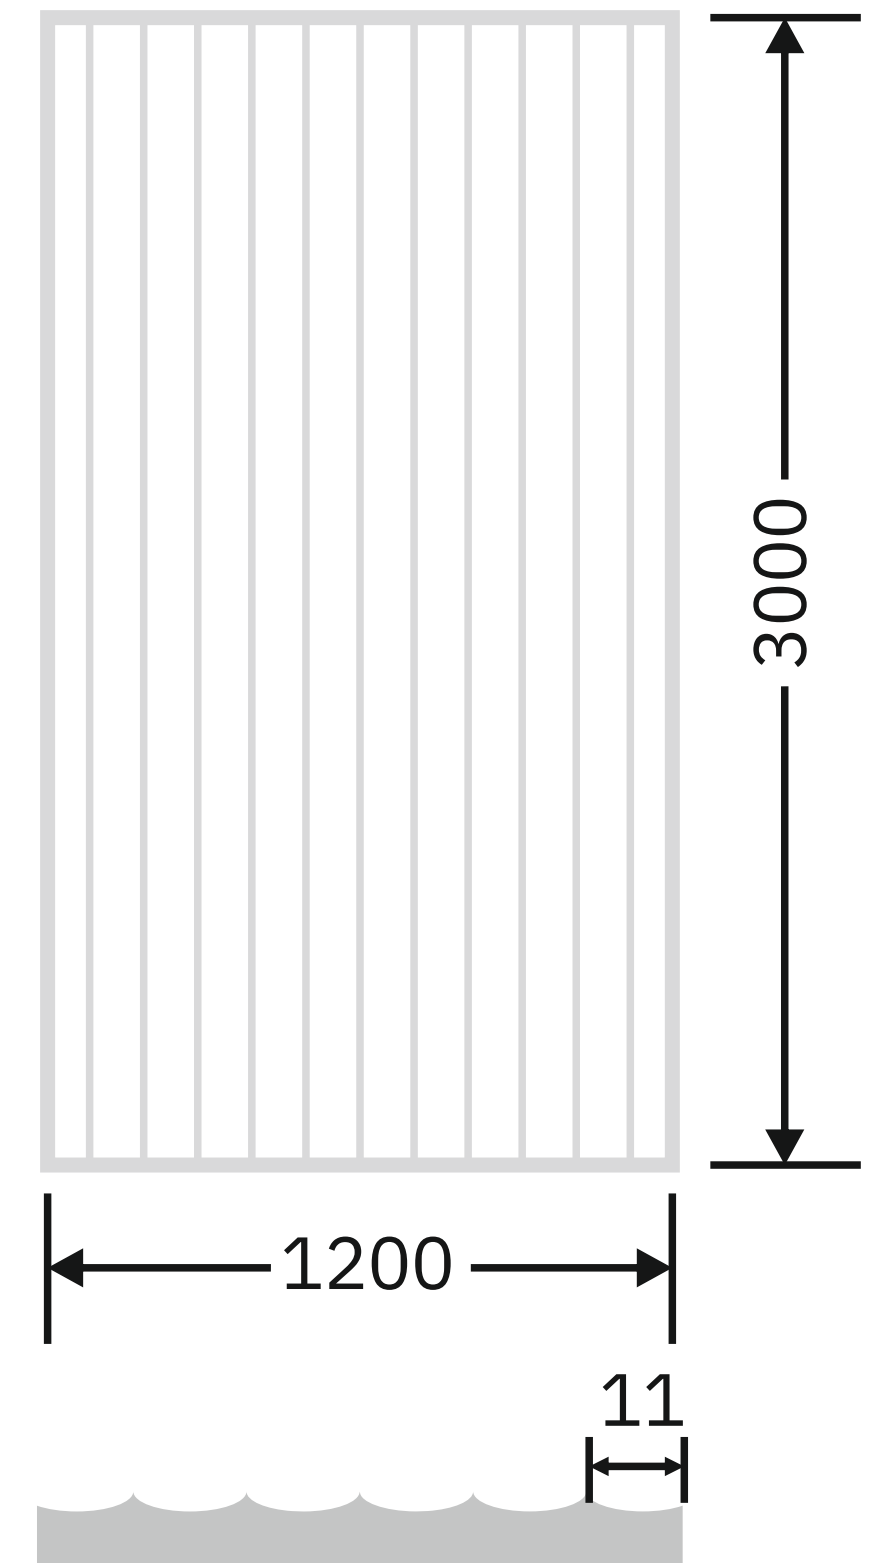

Flute Orientation