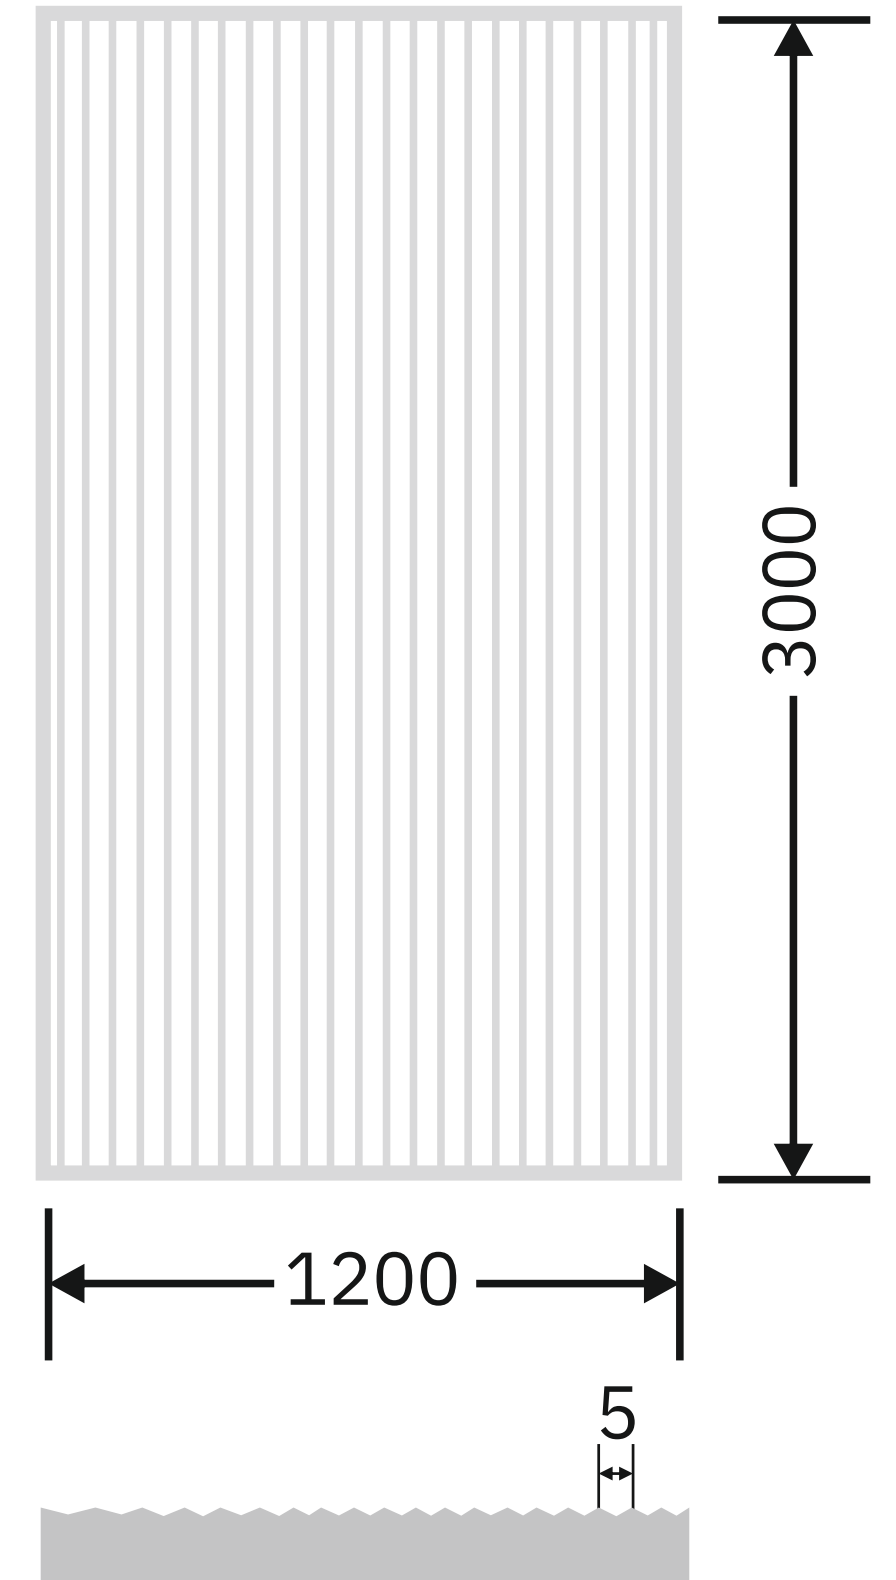

Article Code :Cloud Copper Soft
Standard Size (WxH) : 1200x3000mm
Standard Thickness :9mm Laminated

*This is a creative photograph. Actual product may vary.
*Color may vary lot to lot. please ask for fresh sample before placing order.

Flute Orientation

Article Code :Reeded Copper Soft
Standard Size (WxH) : 1200x3000mm
Standard Thickness :10mm Laminated

*This is a creative photograph. Actual product may vary.
*Color may vary lot to lot. please ask for fresh sample before placing order.

Flute Orientation

Article Code :Reeded Blue Soft
Standard Size (WxH) : 1200x2400mm
Standard Thickness :10mm Laminated

* This is a creative photograph. Actual product may vary.
* Color may vary lot to lot. please ask for fresh sample before placing order.

Flute Orientation

Article Code :Masterline Extra Clear Soft
Standard Size (WxH) : 1200x3000mm
Standard Thickness :10mm Laminated

*This is a creative photograph. Actual product may vary.
*Color may vary lot to lot. please ask for fresh sample before placing order.