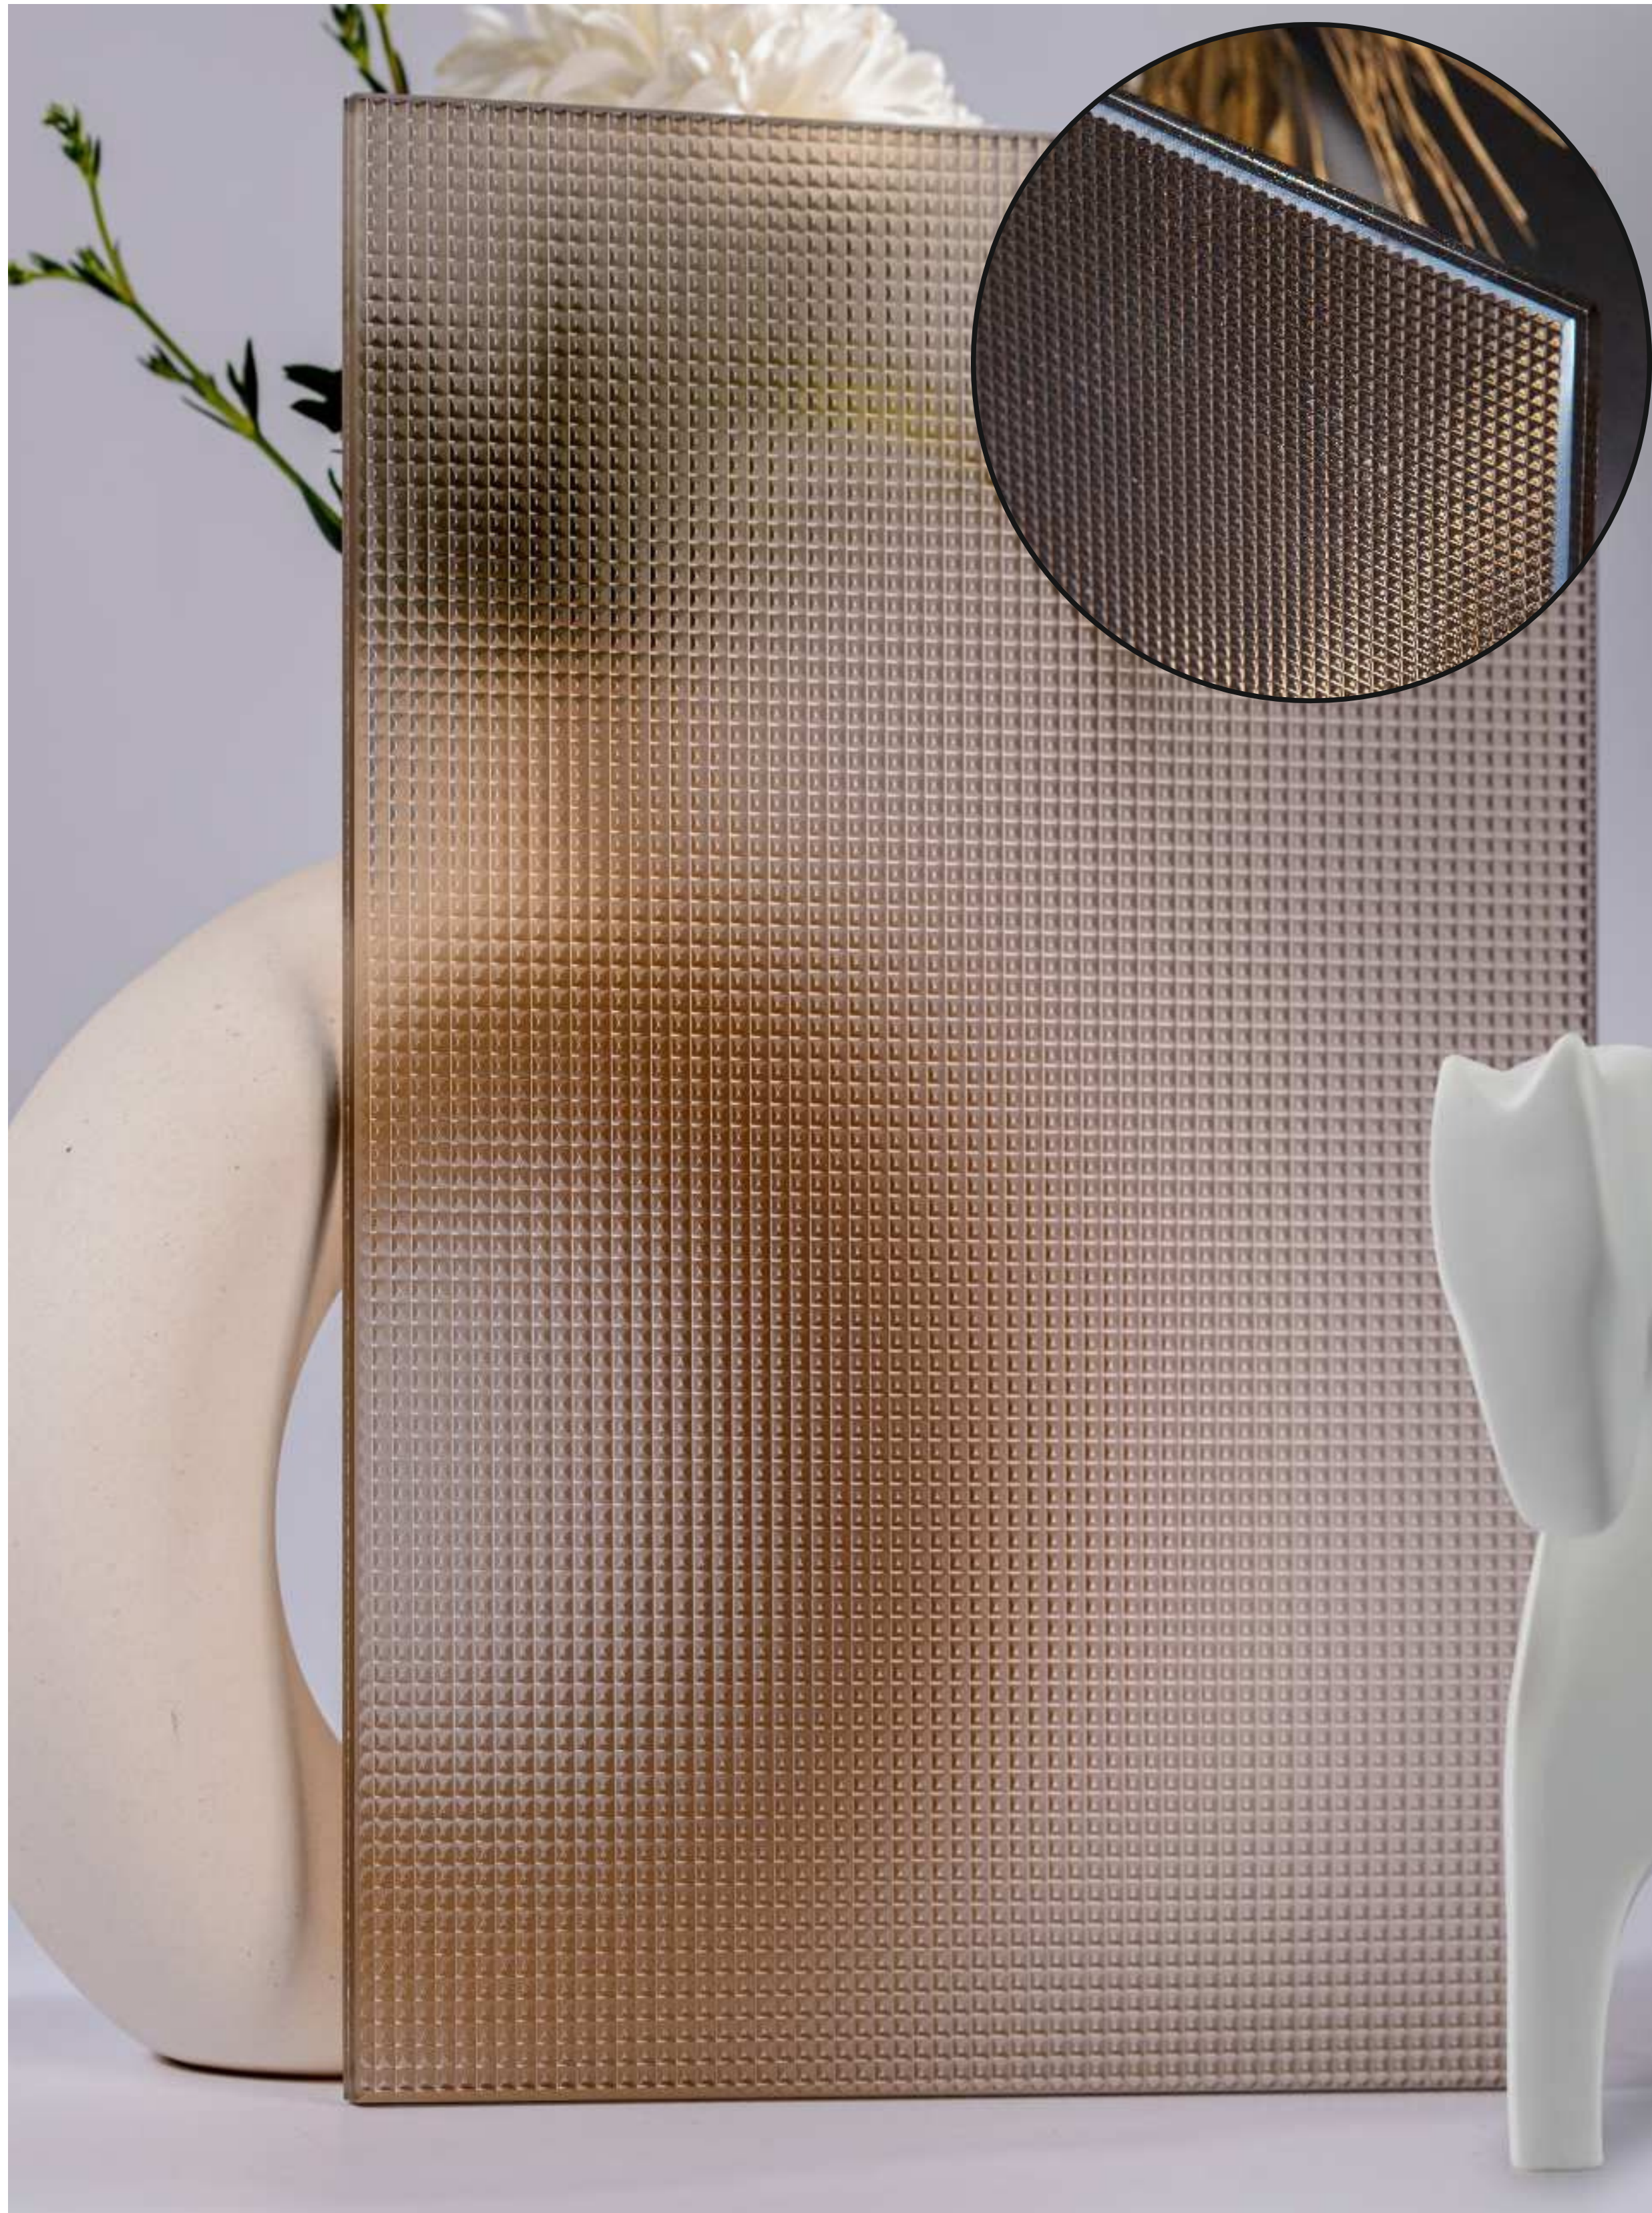

Flute Orientation

Article Code :Benz Brown Soft
Standard Size (WxH) : 1200x3000mm
Standard Thickness :10mm Laminated

*This is a creative photograph. Actual product may vary.
*Color may vary lot to lot. please ask for fresh sample before placing order.