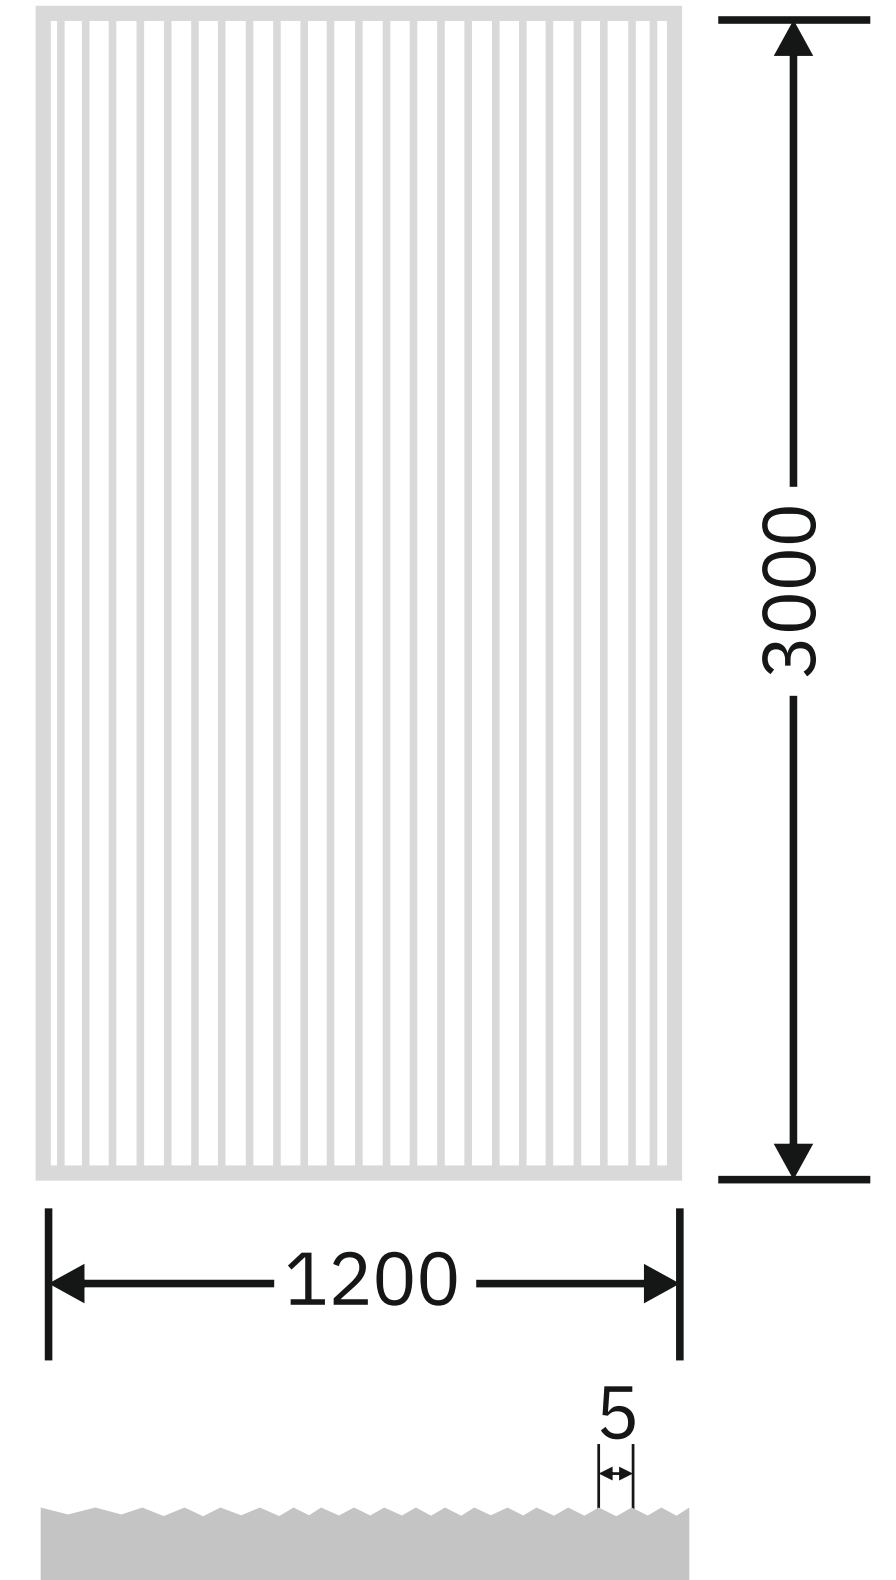

Flute Orientation