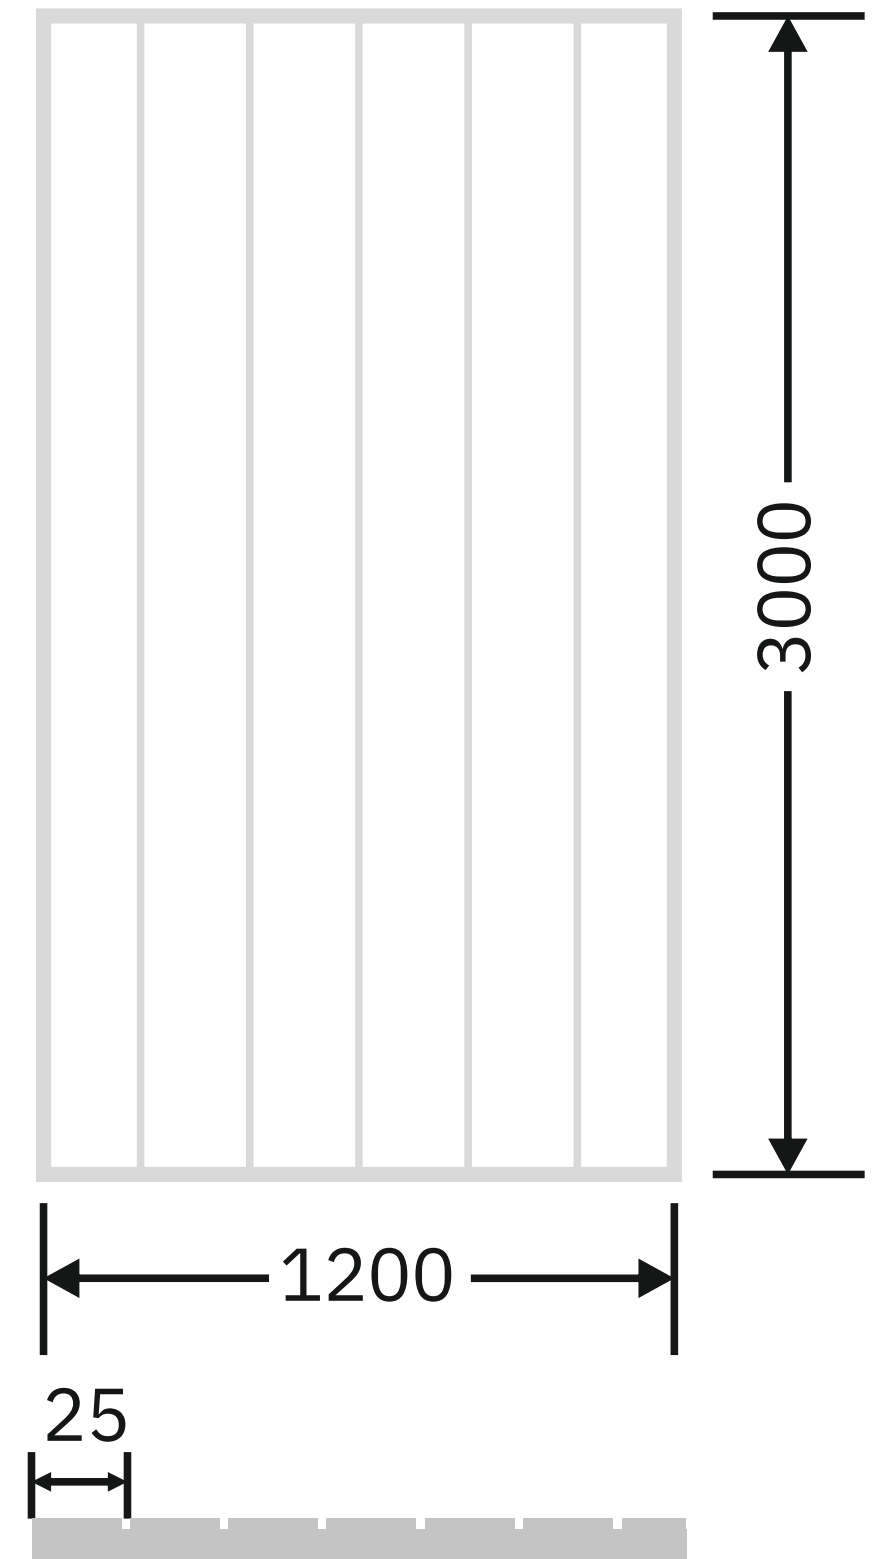

Line Orientation