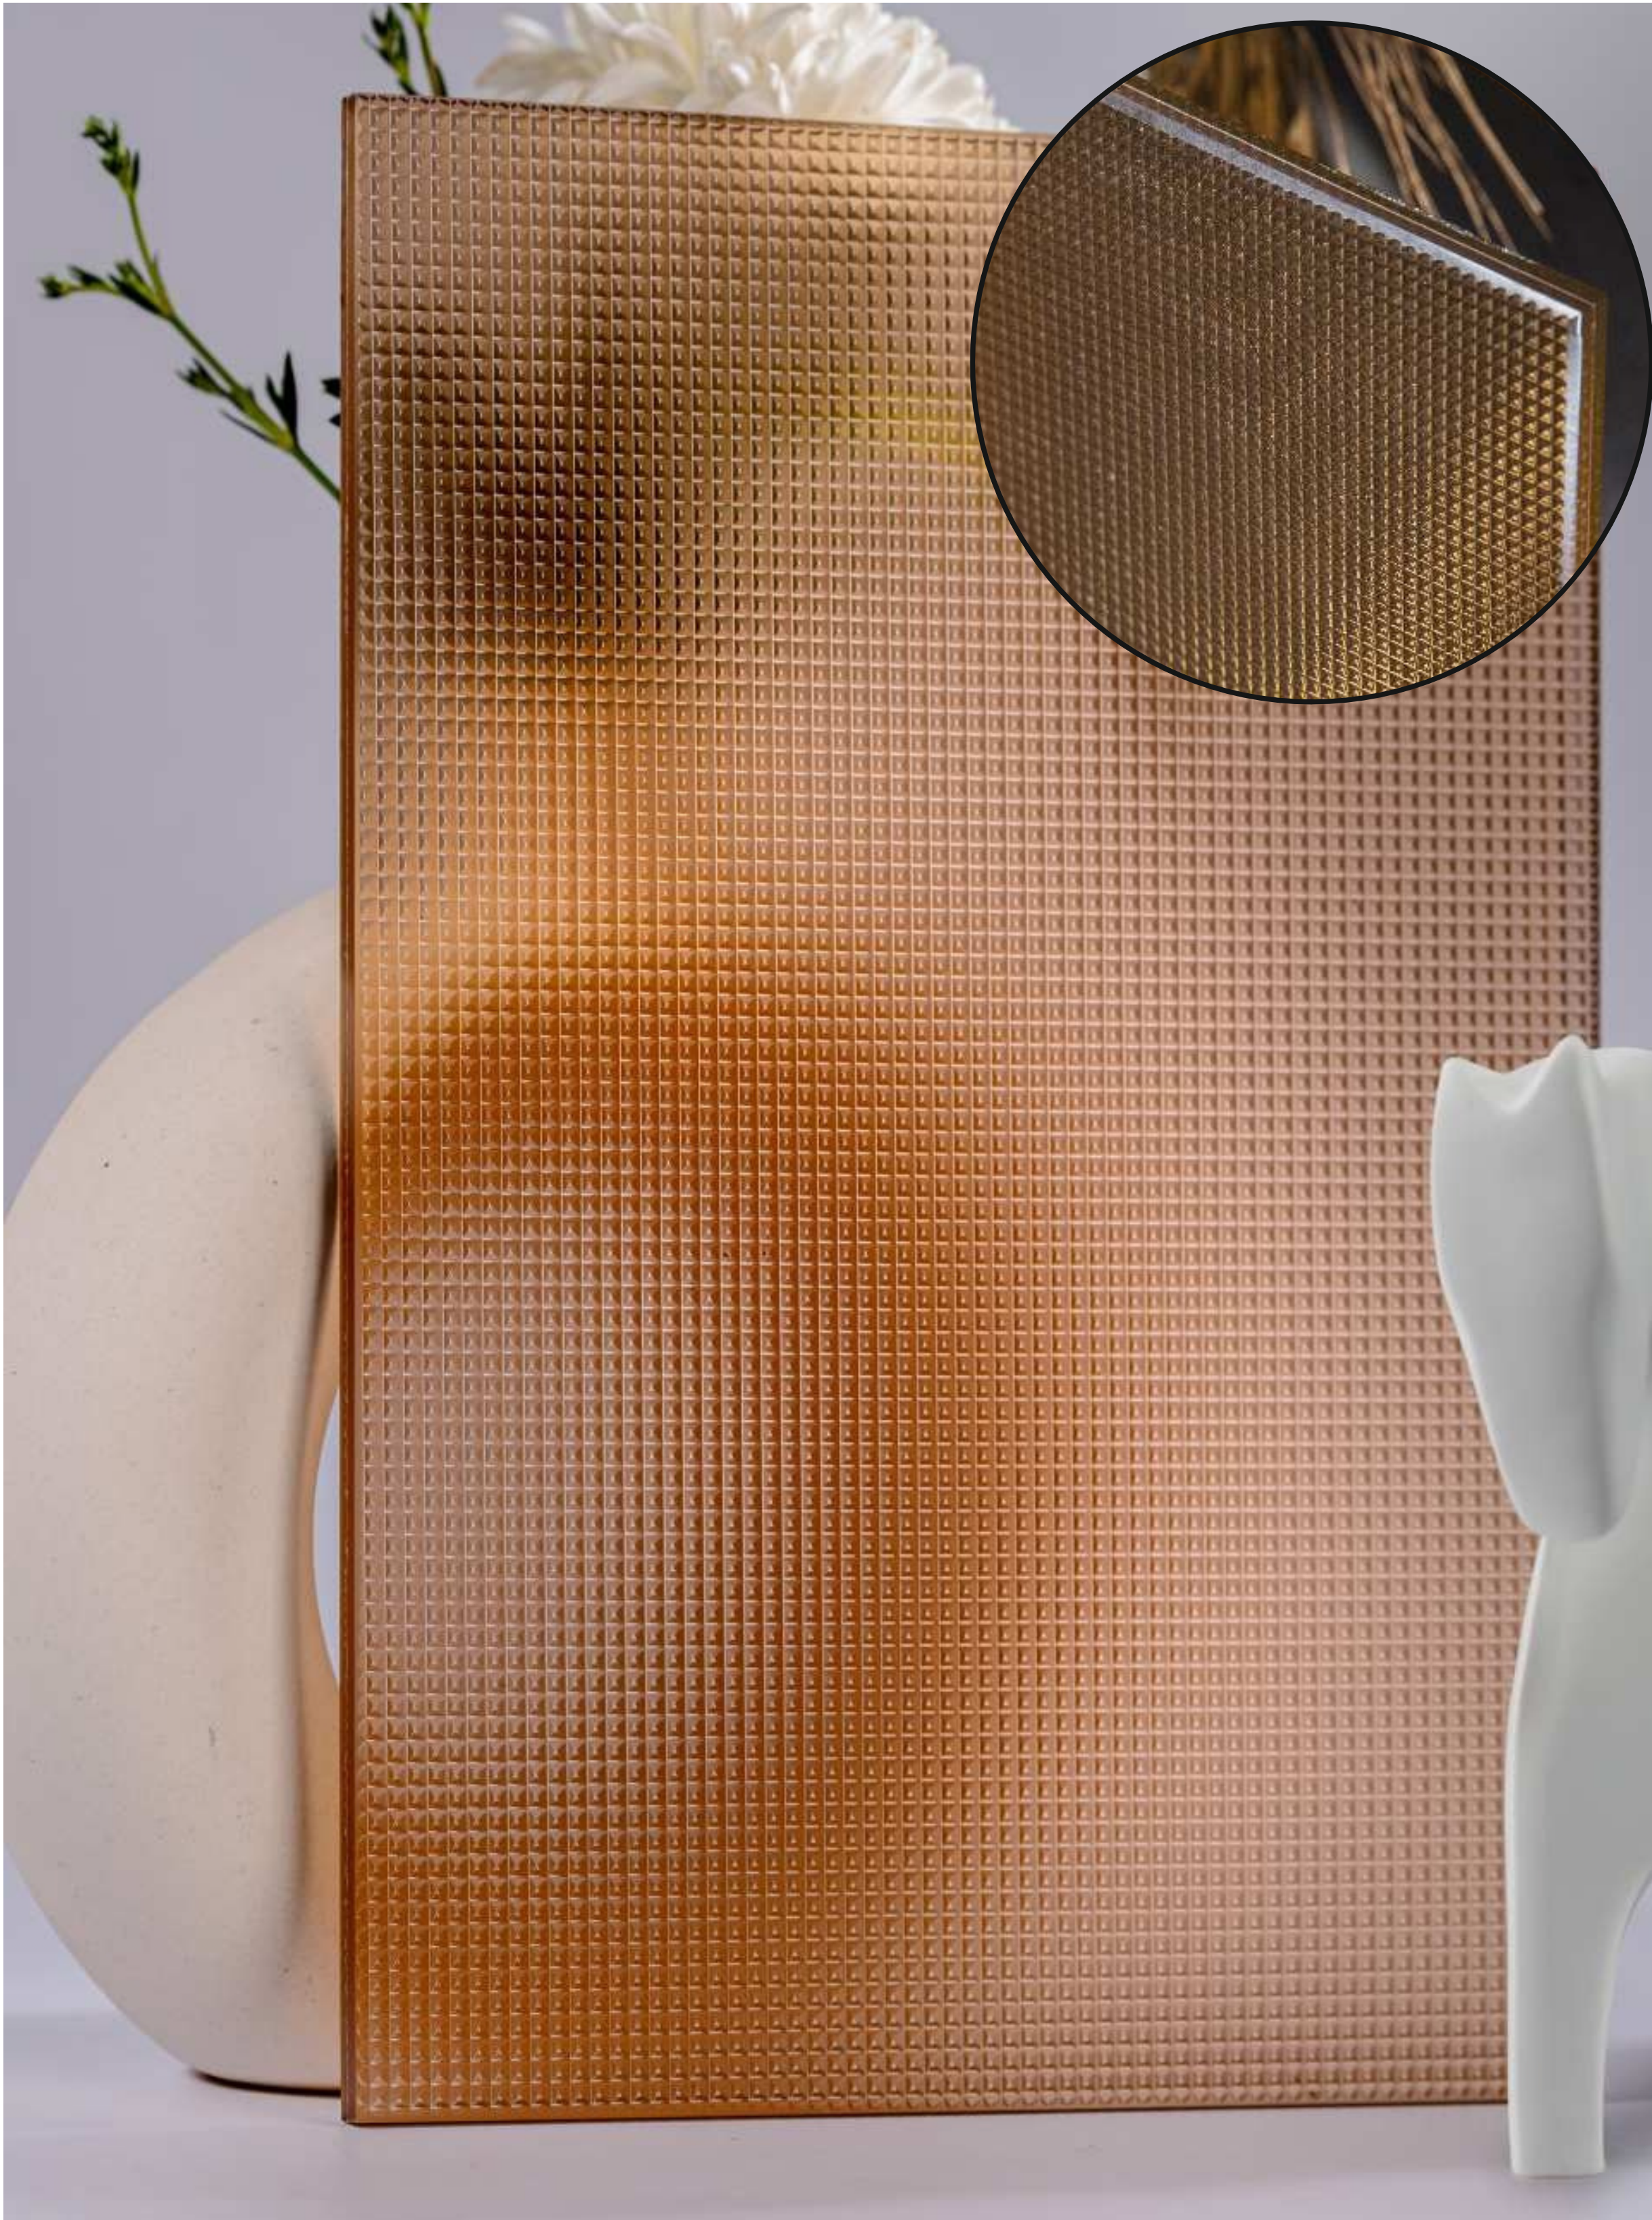

Flute Orientation

Article Code :Benz Copper Soft
Standard Size (WxH) : 1200x3000mm
Standard Thickness :10mm Laminated

*This is a creative photograph. Actual product may vary.
*Color may vary lot to lot. please ask for fresh sample before placing order.