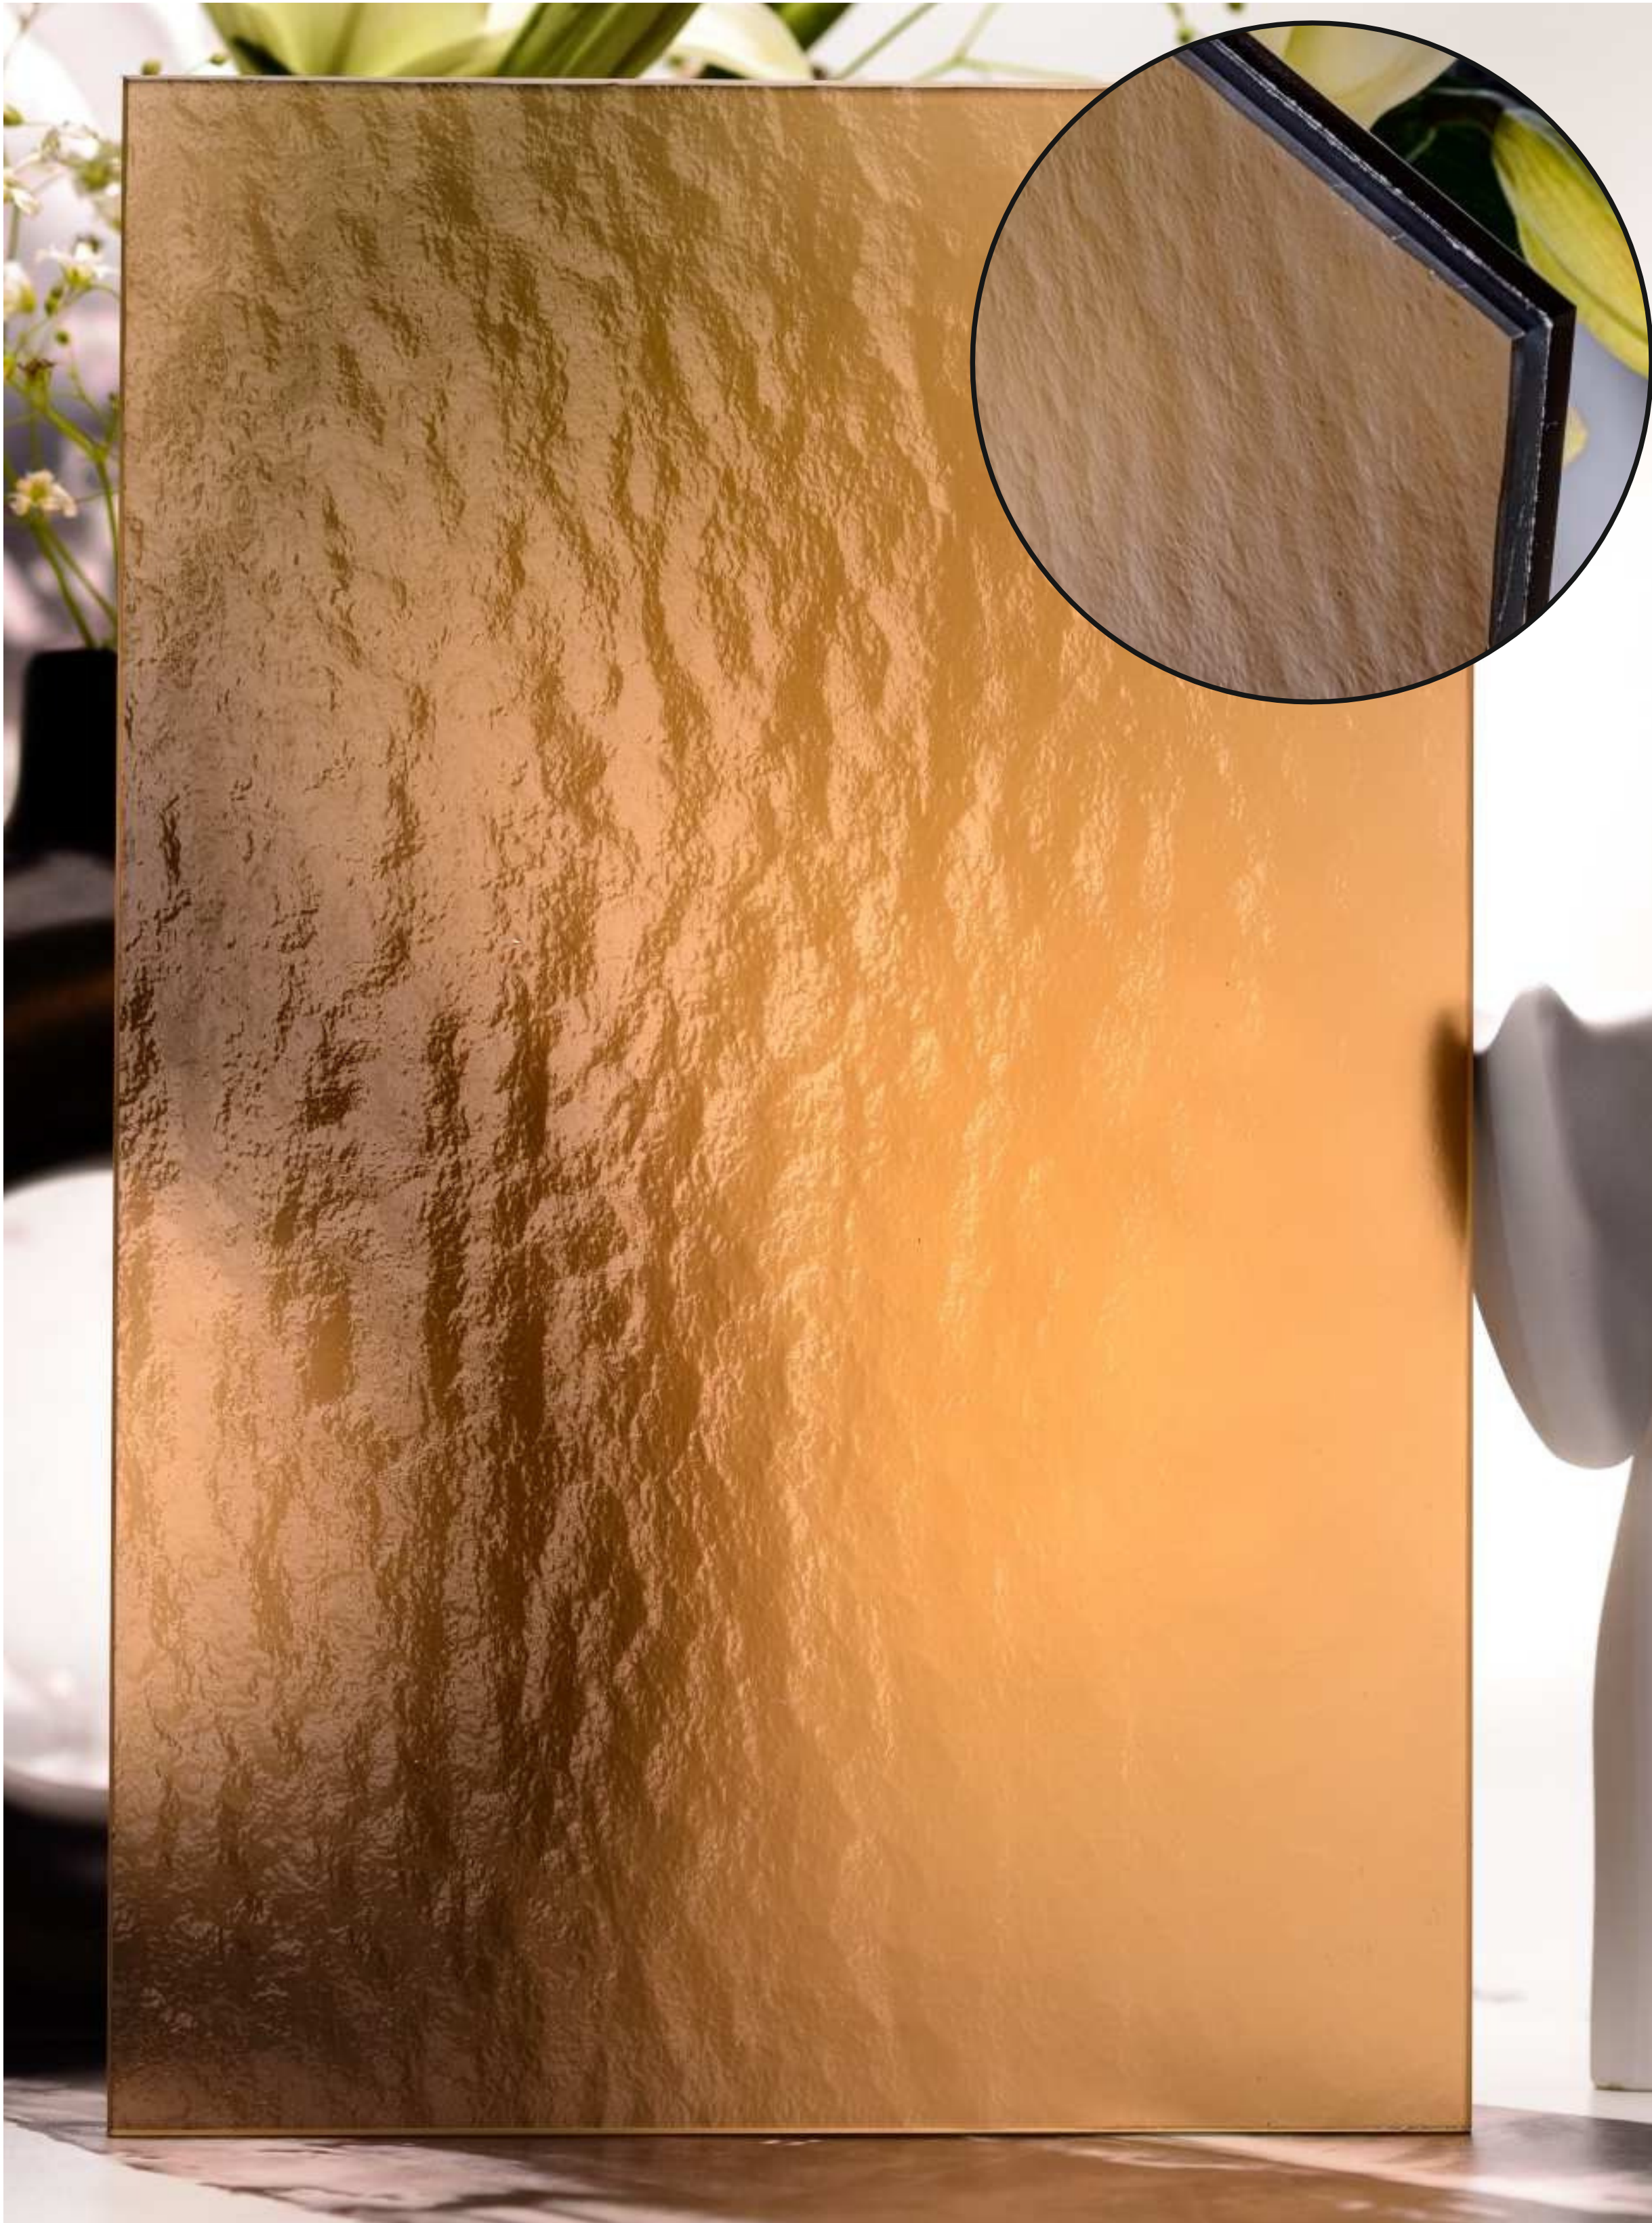

Article Code :Cloud Copper Soft
Standard Size (WxH) : 1200x3000mm
Standard Thickness :9mm Laminated

*This is a creative photograph. Actual product may vary.
*Color may vary lot to lot. please ask for fresh sample before placing order.