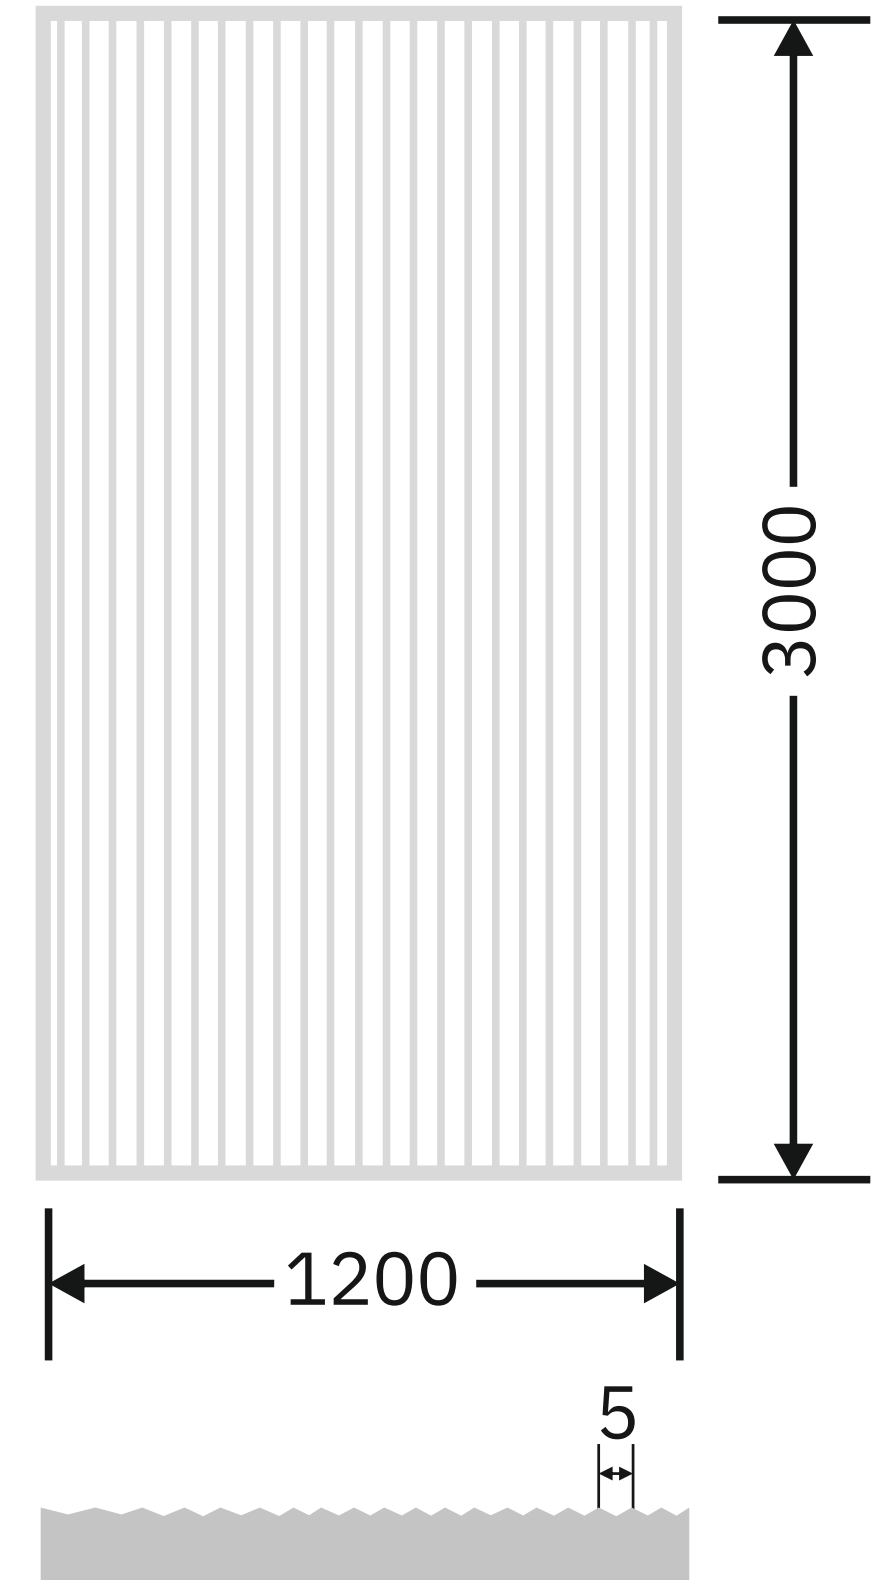

Flute Orientation