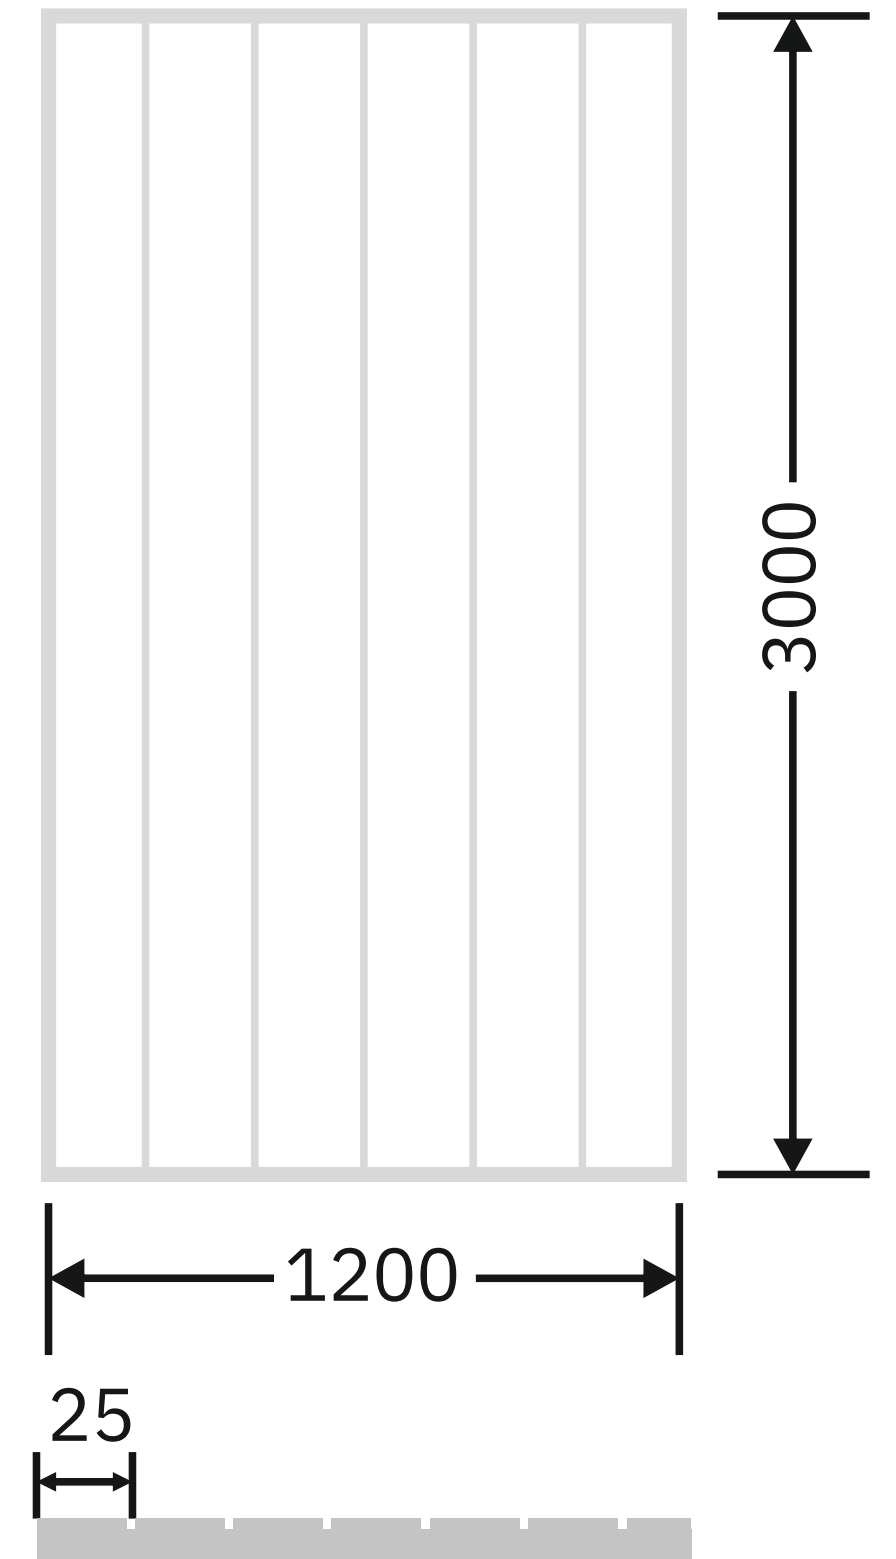

Line Orientation

Article Code :Mist Line Brown Soft
Standard Size (WxH) : 1200x3000mm
Standard Thickness :10mm Laminated

*This is a creative photograph. Actual product may vary.
*Color may vary lot to lot. please ask for fresh sample before placing order.