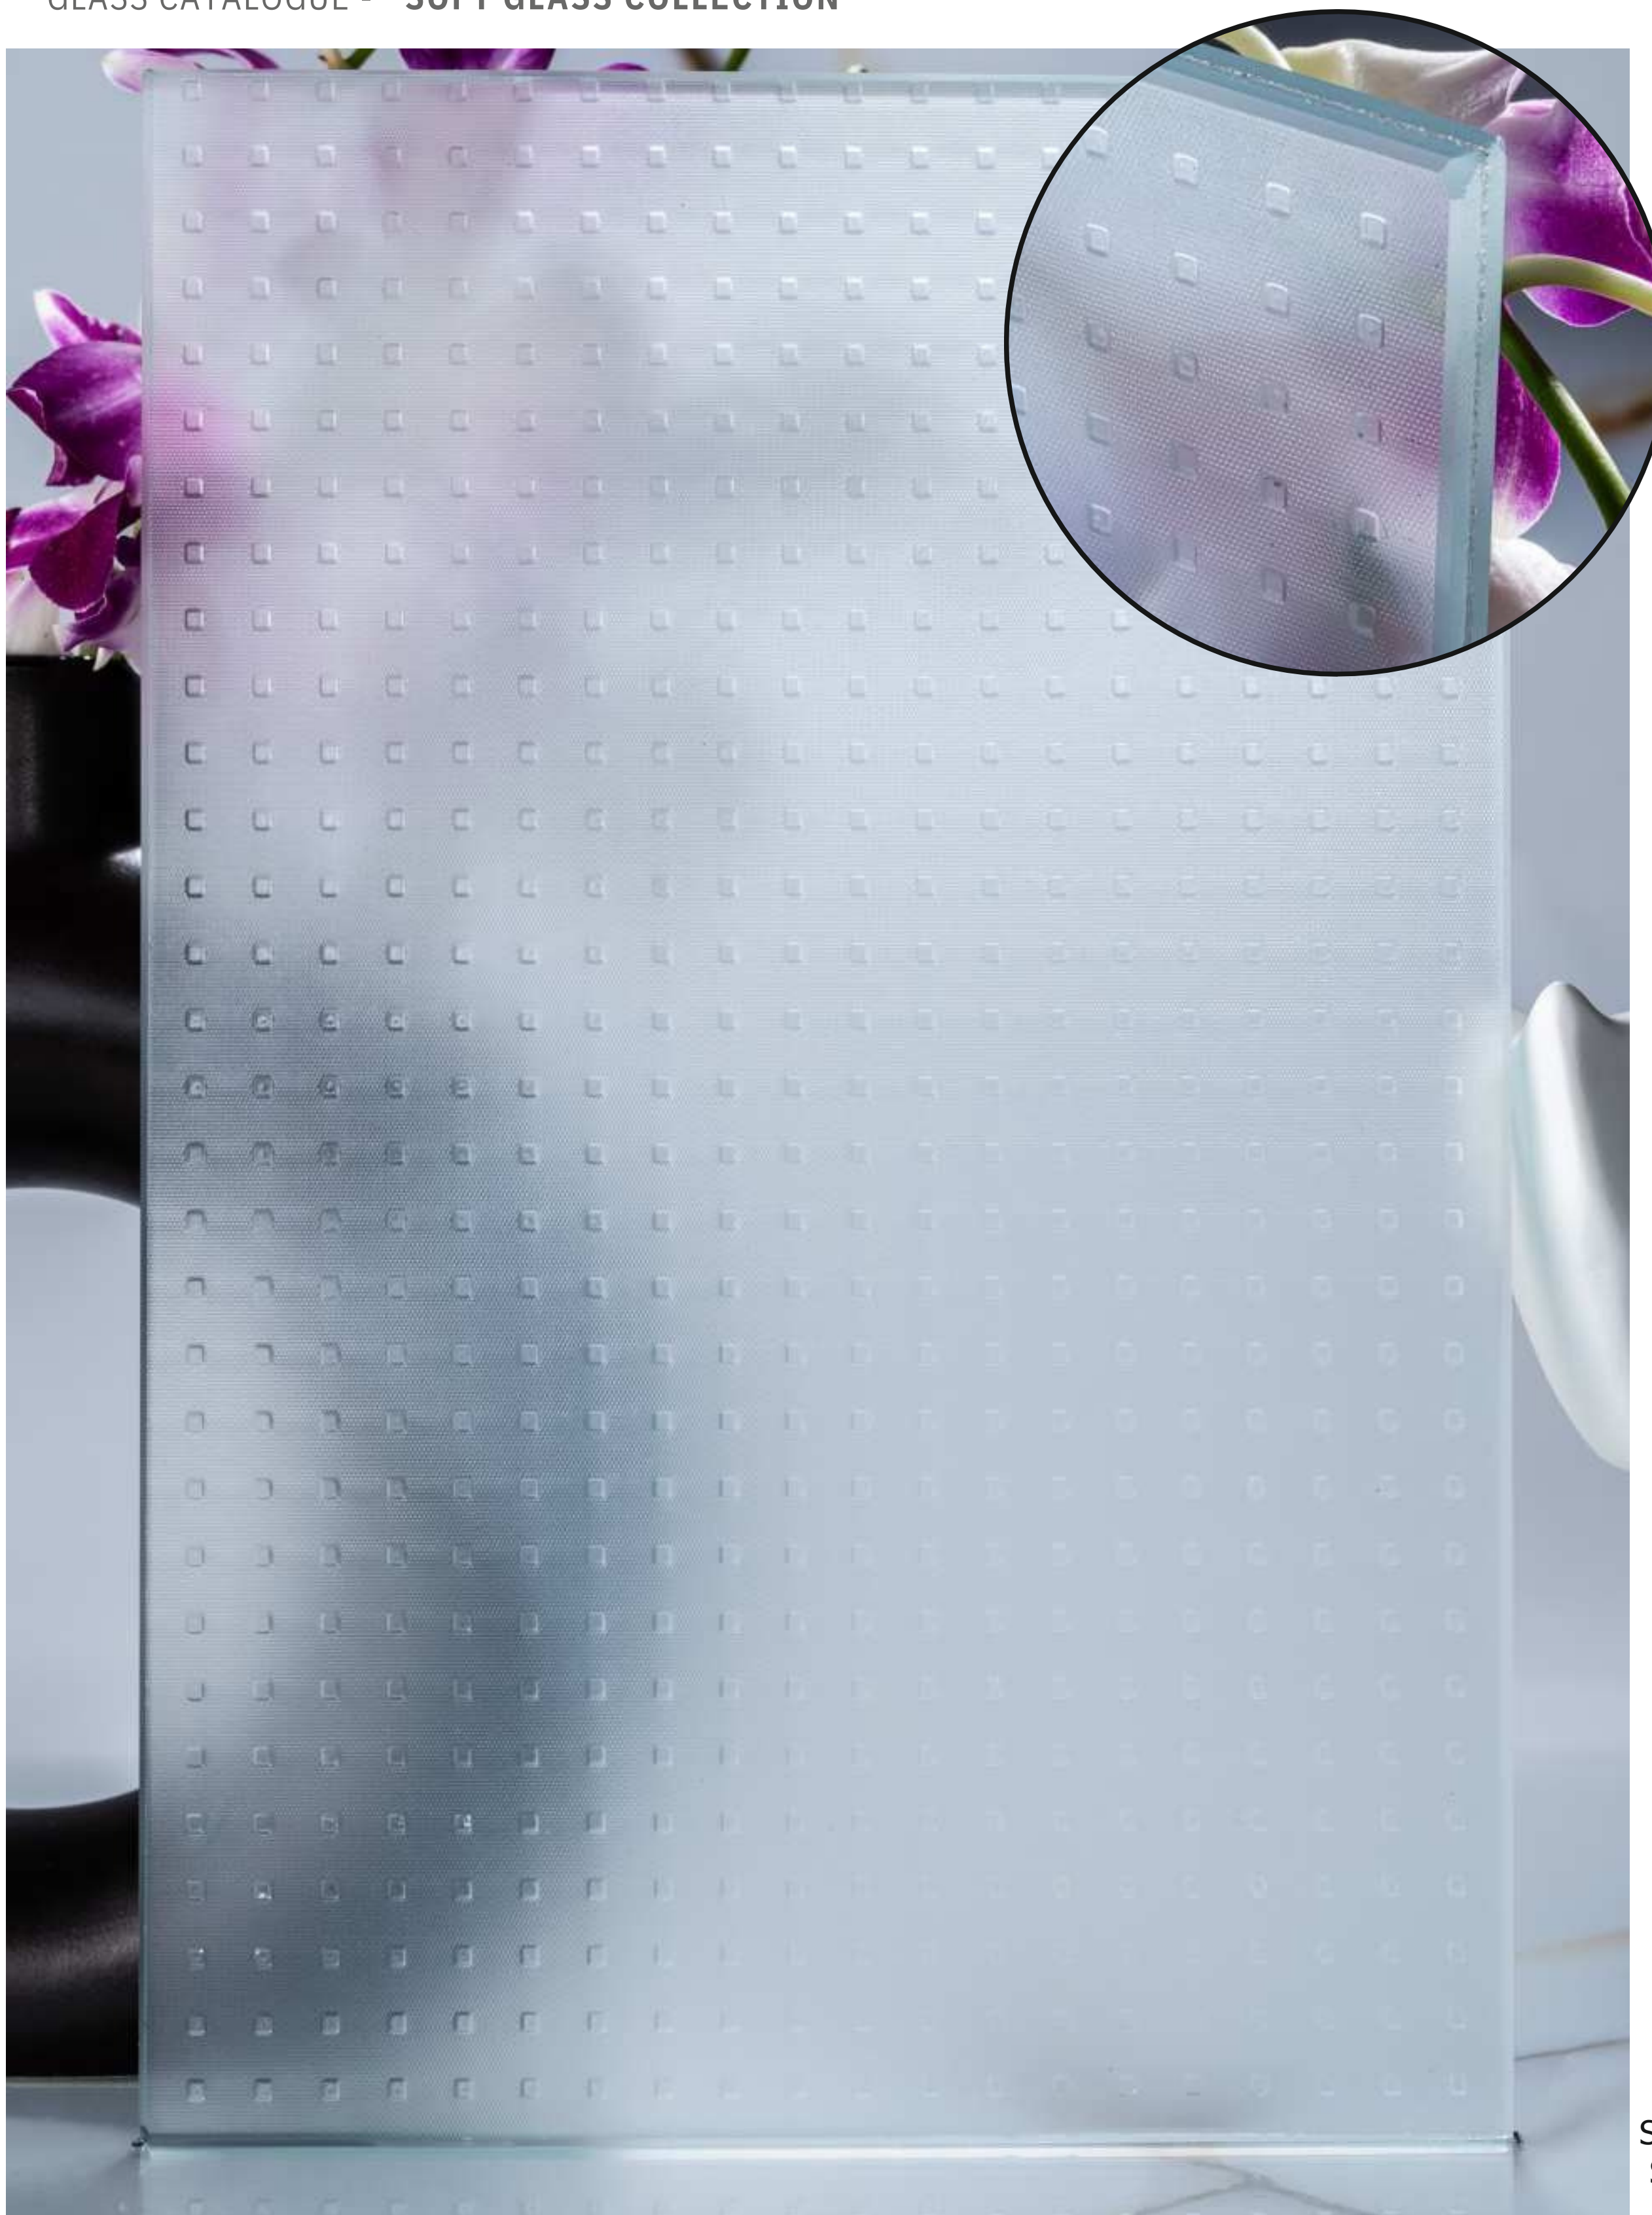

Line Orientation

Article Code :Mist Line Gold Soft
Standard Size (WxH) : 1200x3000mm
Standard Thickness :10mm Laminated

*This is a creative photograph. Actual product may vary.
*Color may vary lot to lot. please ask for fresh sample before placing order.