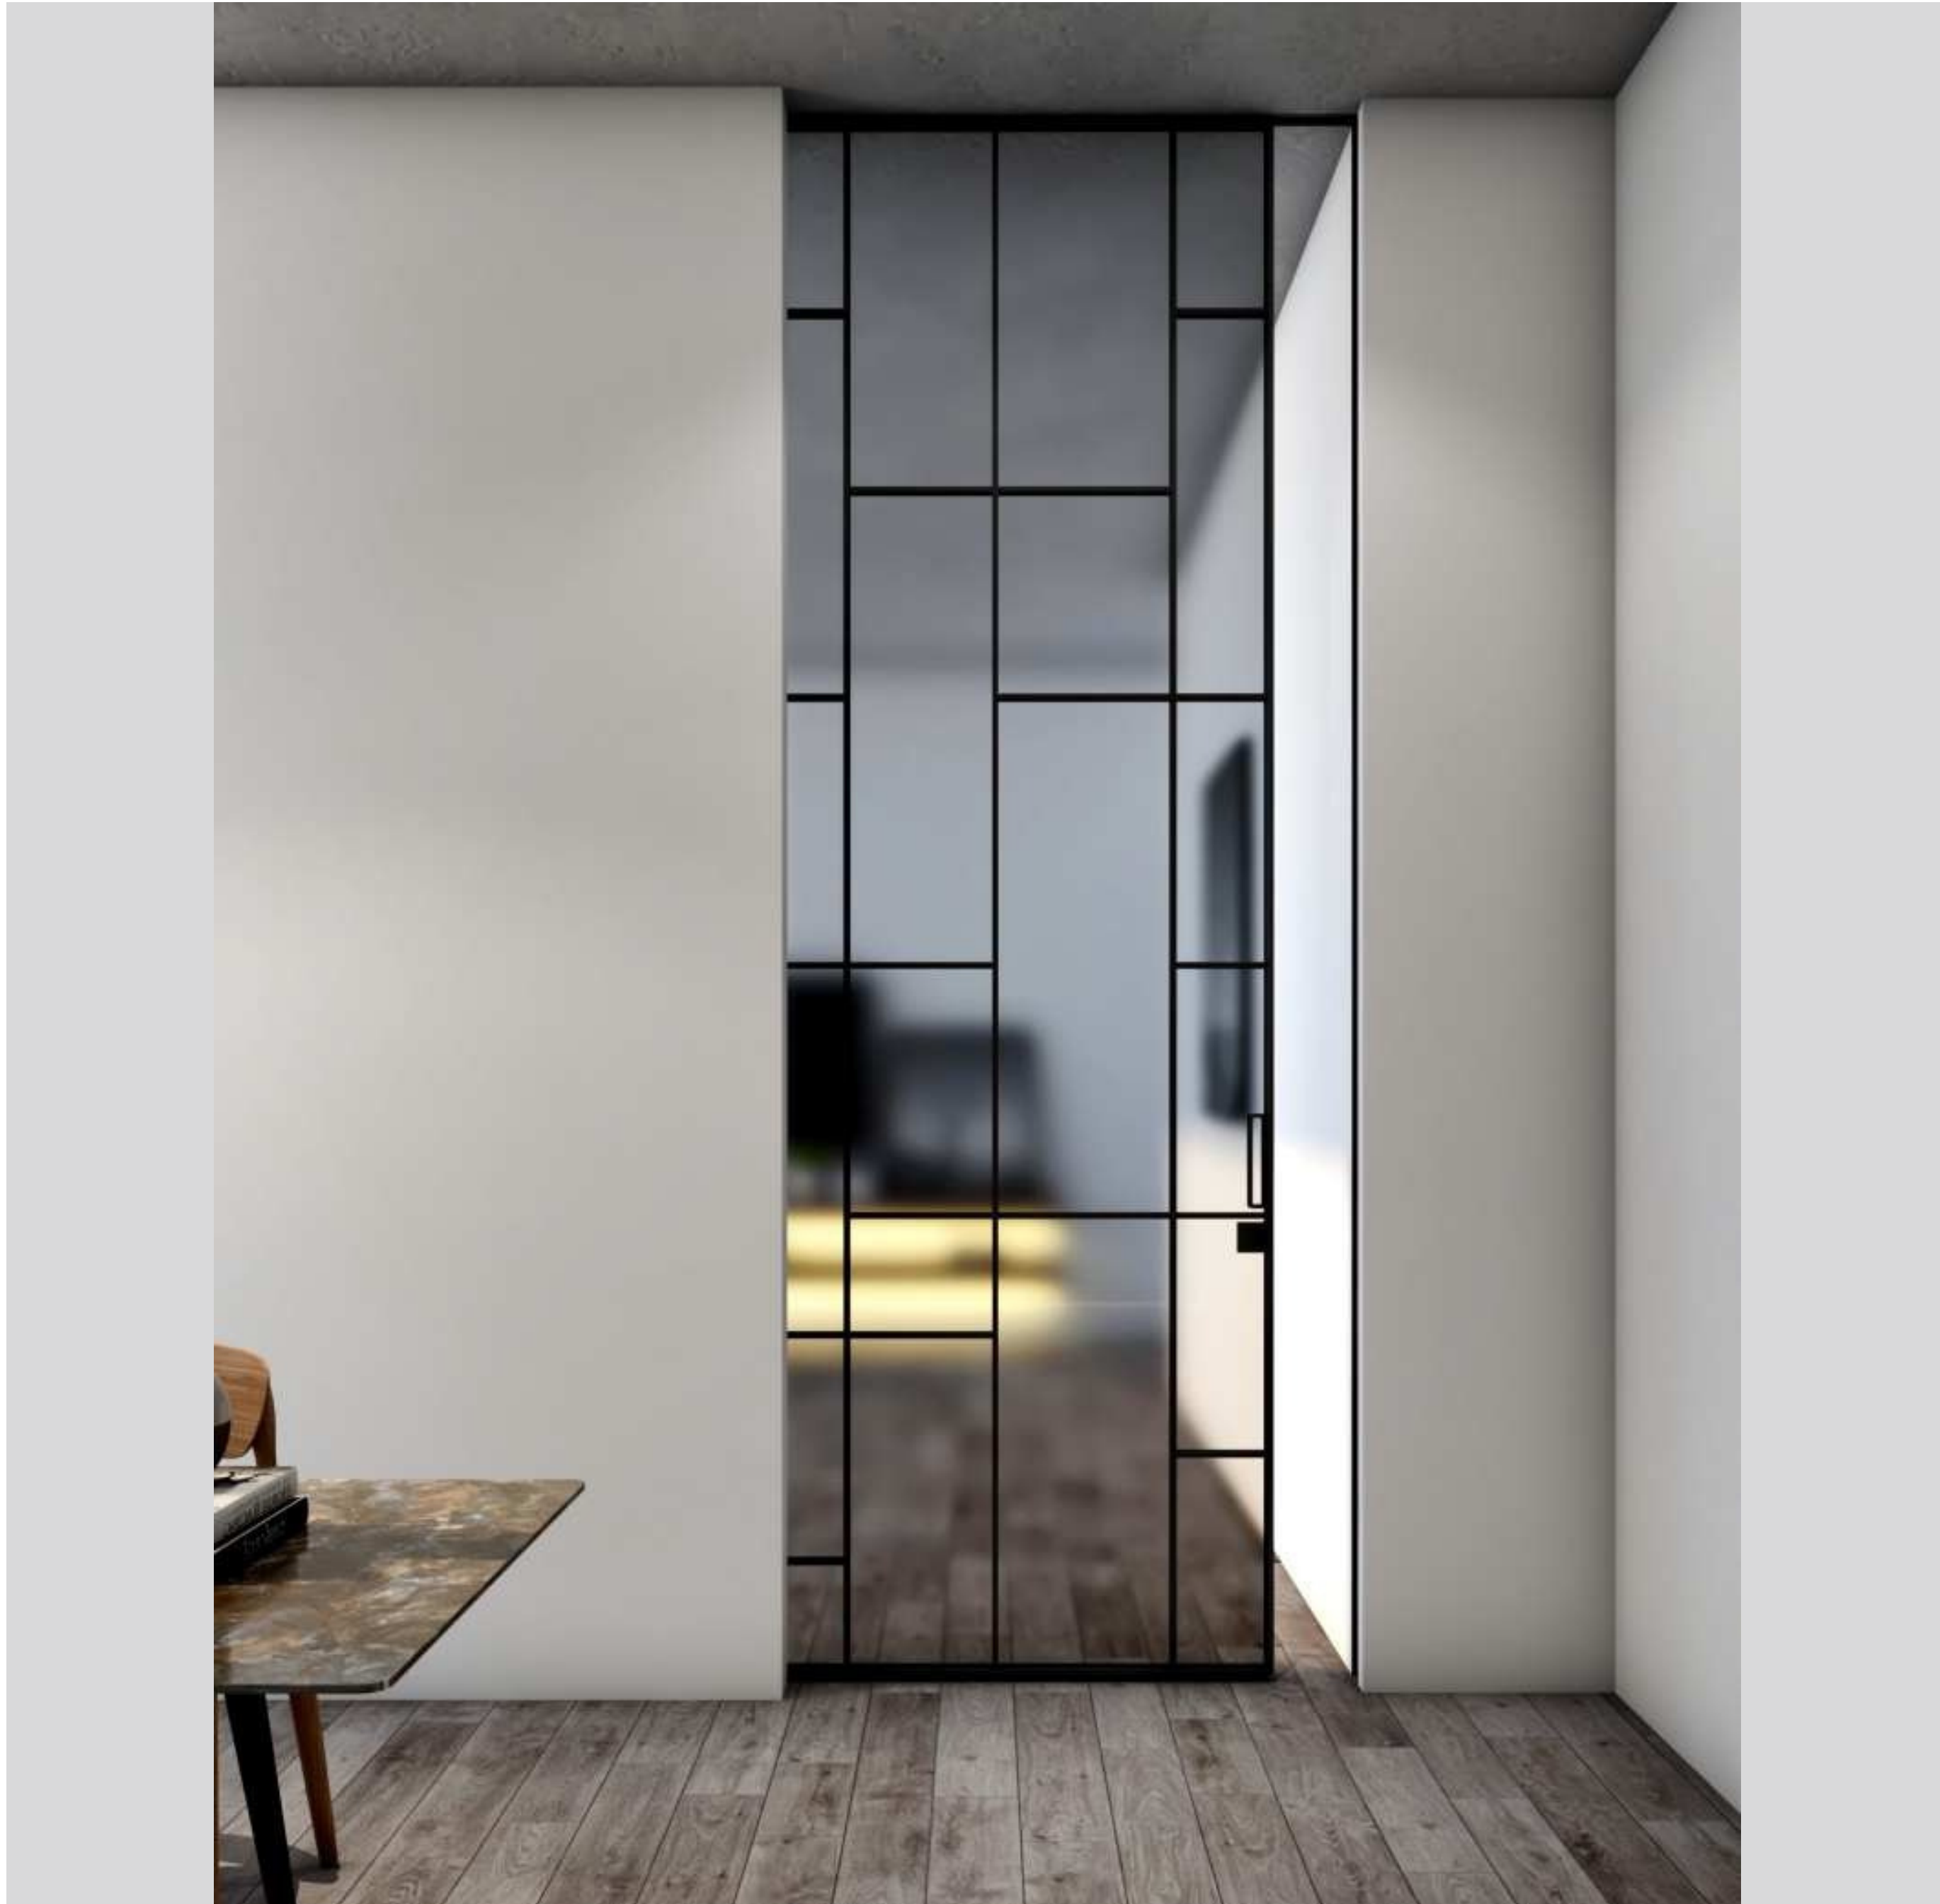

A personal style statement,
with the durability of Glass

SOFT GLASS COLLECTION BY JB GLASS