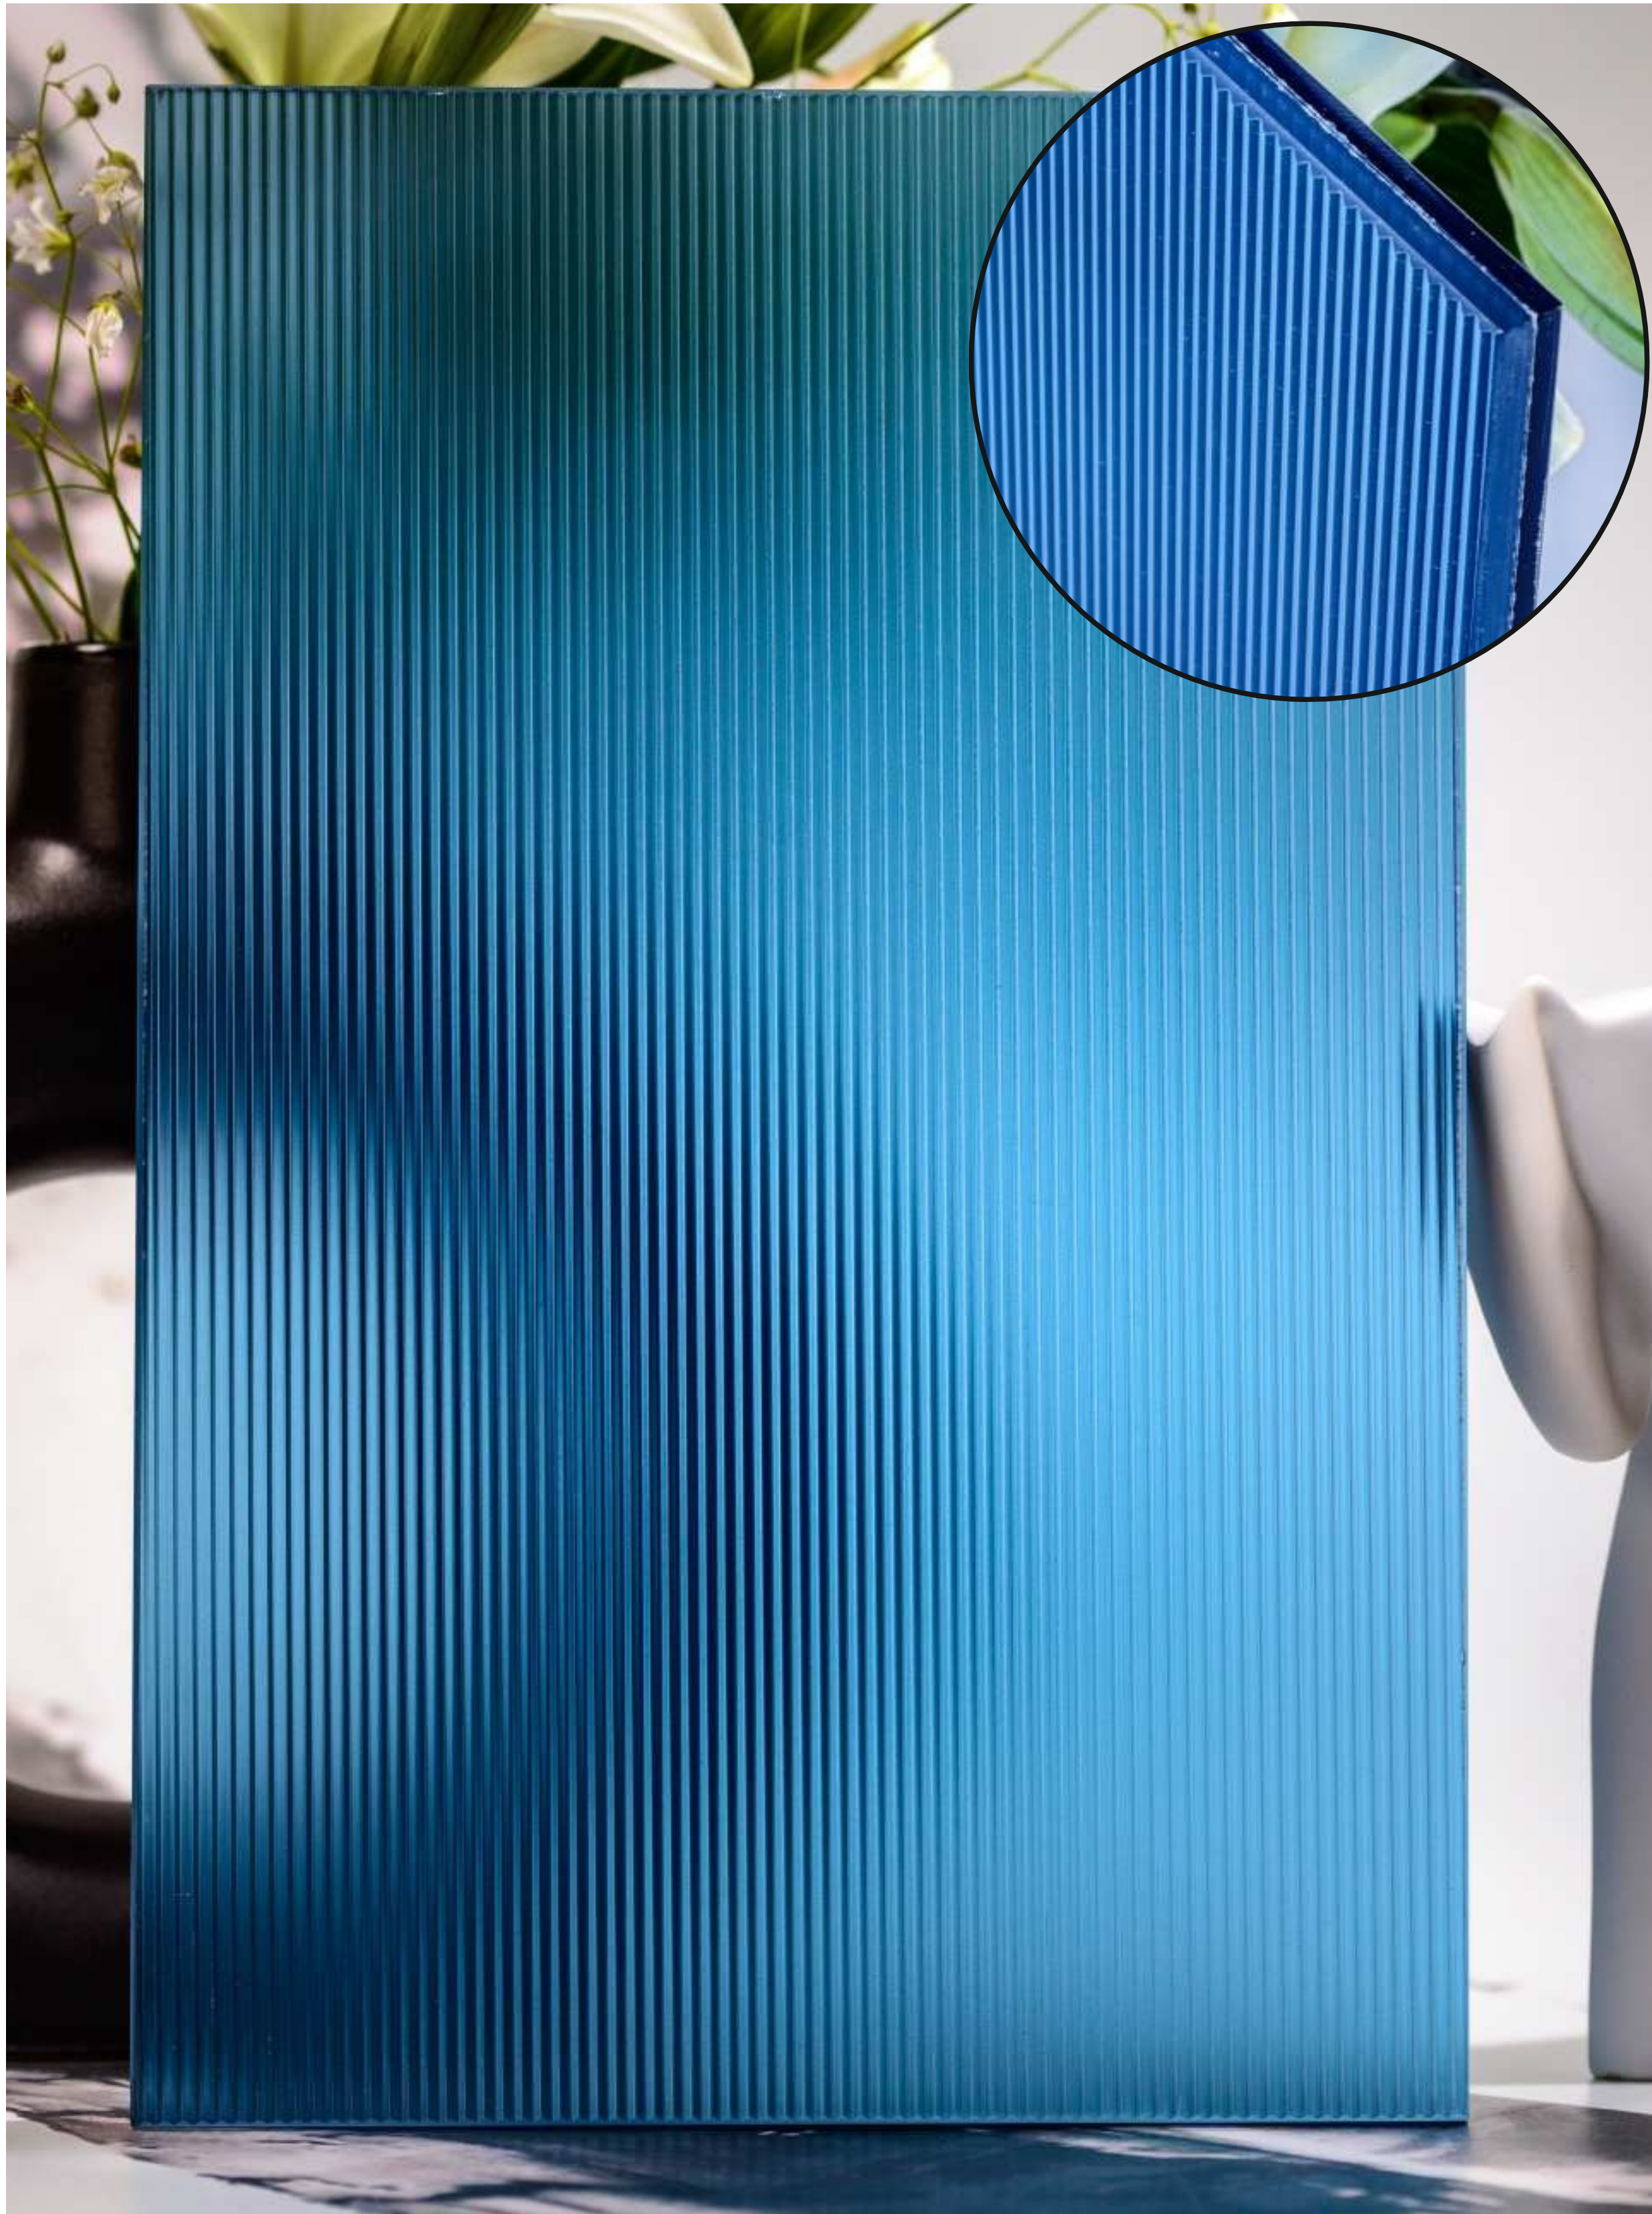

Article Code :Masterline Blue Soft
Standard Size (WxH) : 1200x2400mm
Standard Thickness :10mm Laminated

* This is a creative photograph. Actual product may vary.
* Color may vary lot to lot. please ask for fresh sample before placing order.