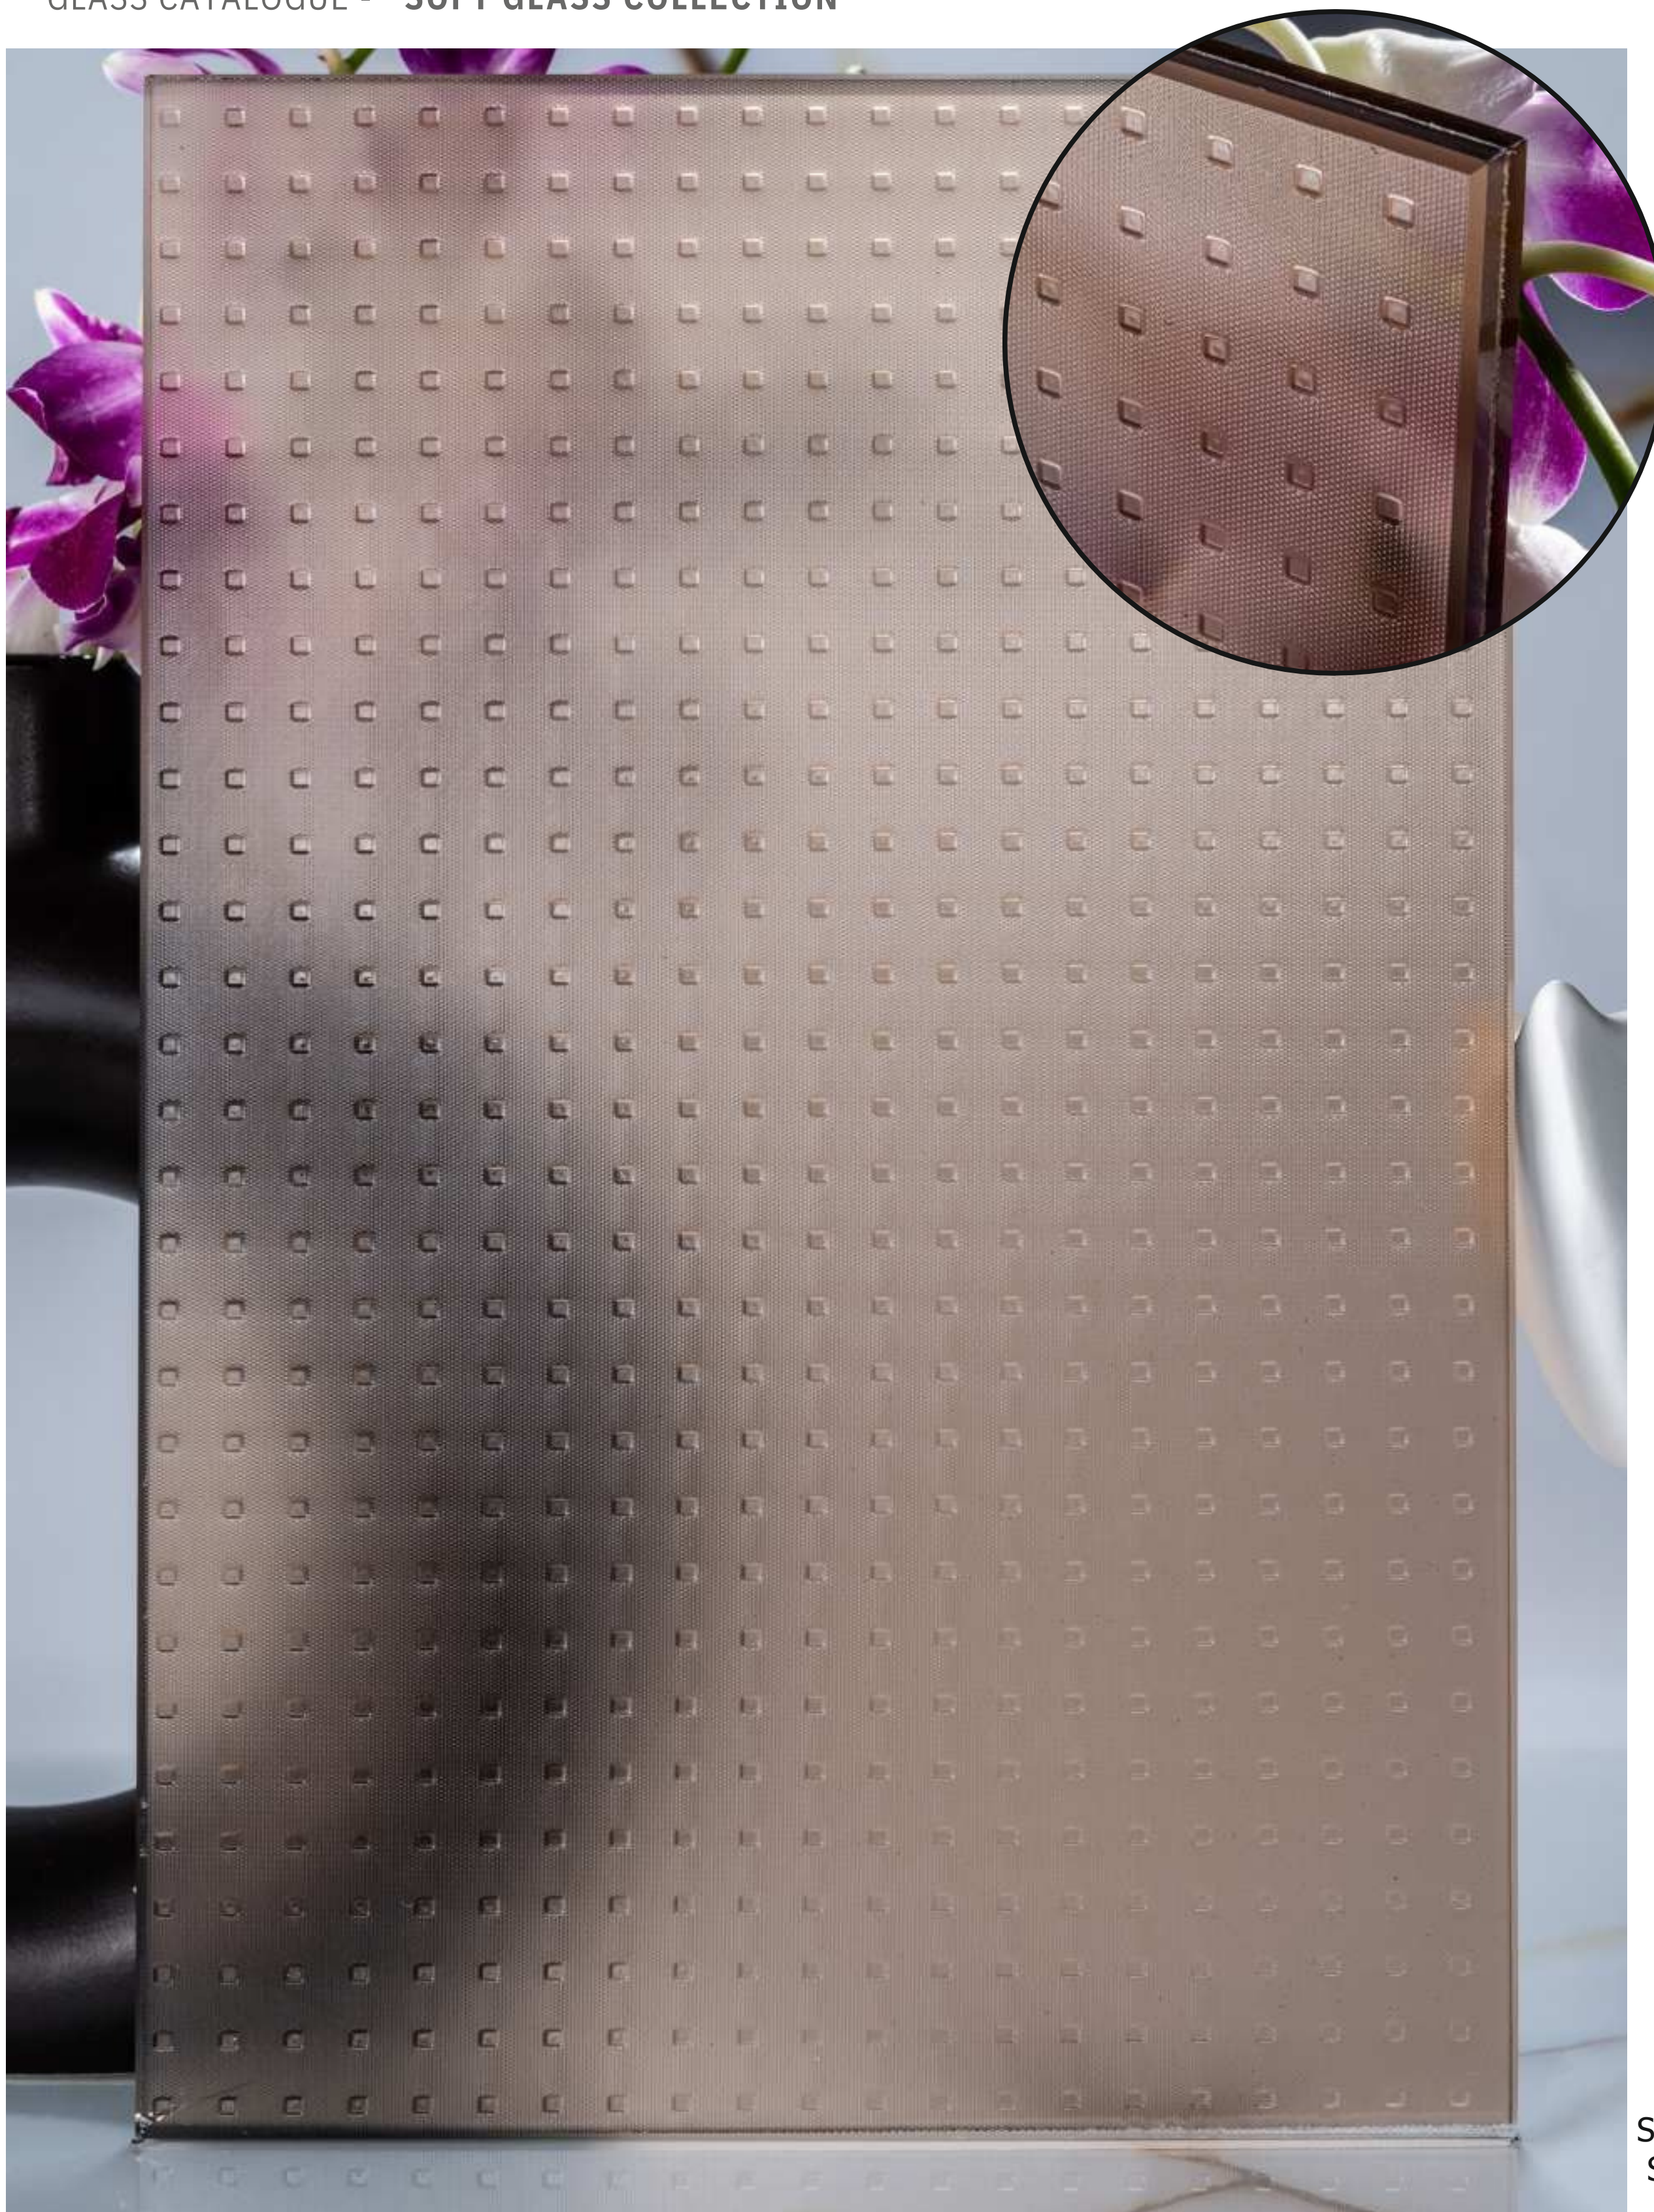

Article Code :Mist Square Copper Soft
Standard Size (WxH) : 1200x3000mm
Standard Thickness :10mm Laminated

*This is a creative photograph. Actual product may vary.
*Color may vary lot to lot. please ask for fresh sample before placing order.