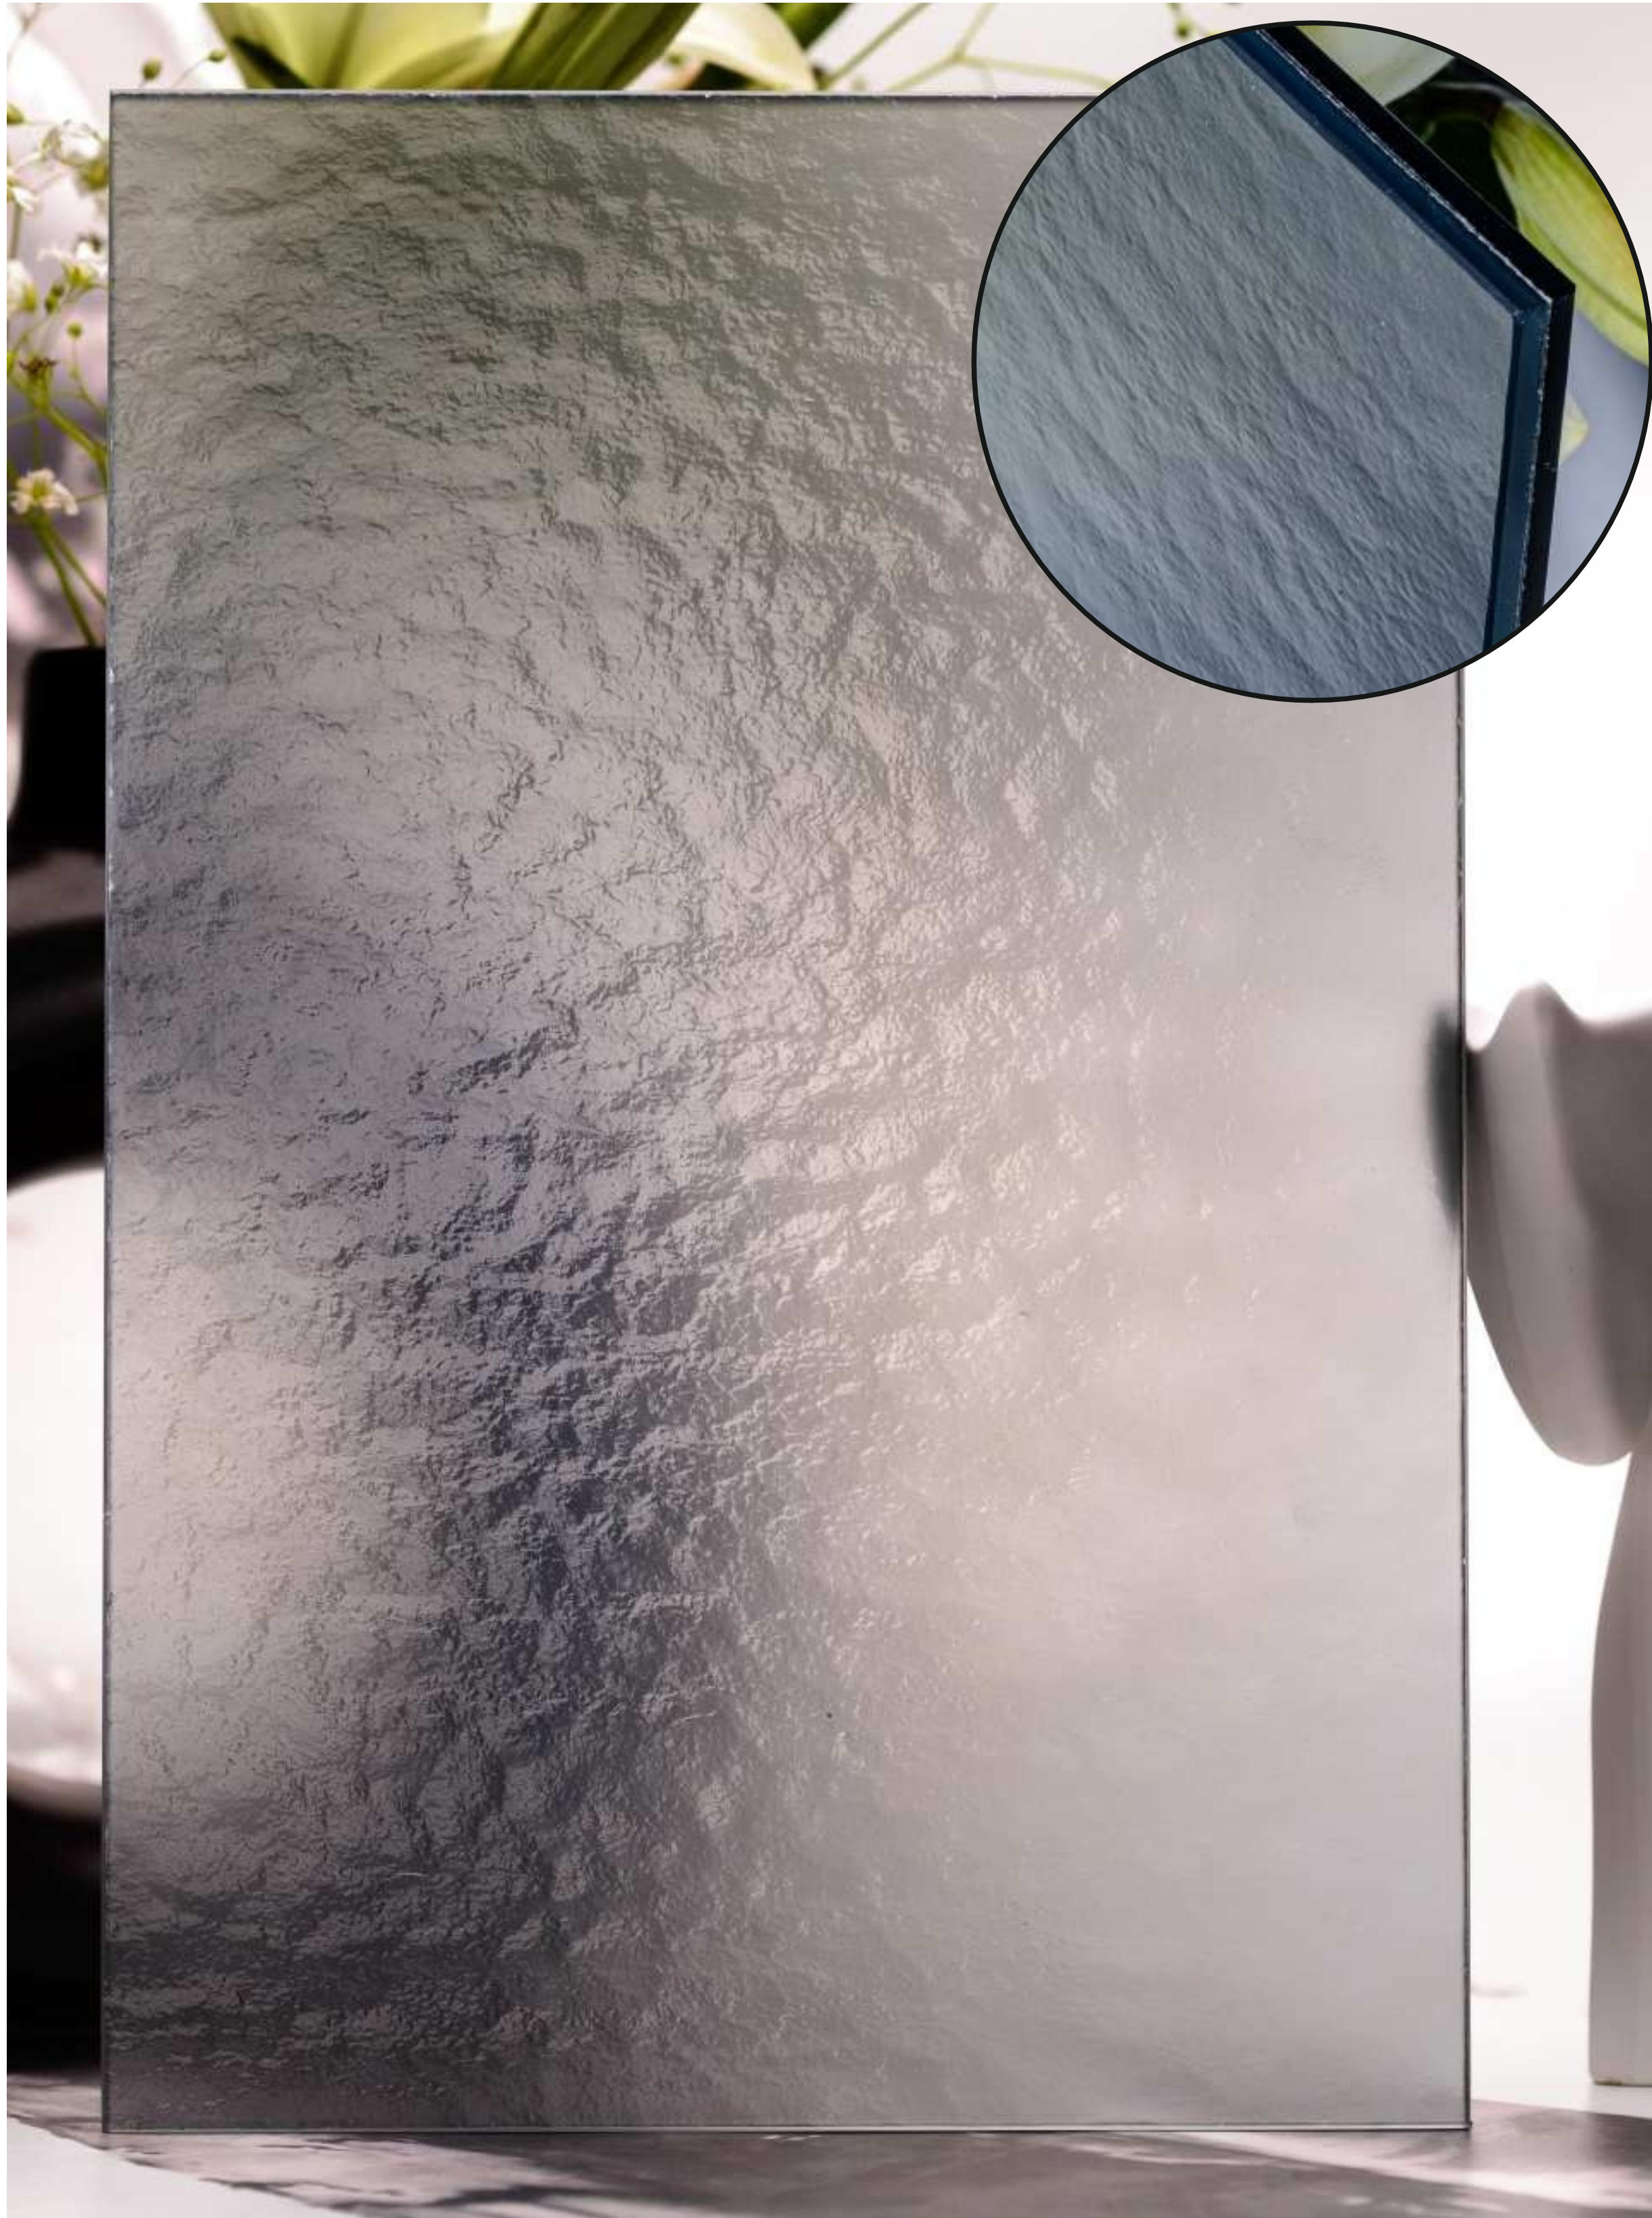

Article Code :Cloud Grey Soft
Standard Size (WxH) : 1200x3000mm
Standard Thickness :9mm Laminated

*This is a creative photograph. Actual product may vary.
*Color may vary lot to lot. please ask for fresh sample before placing order.