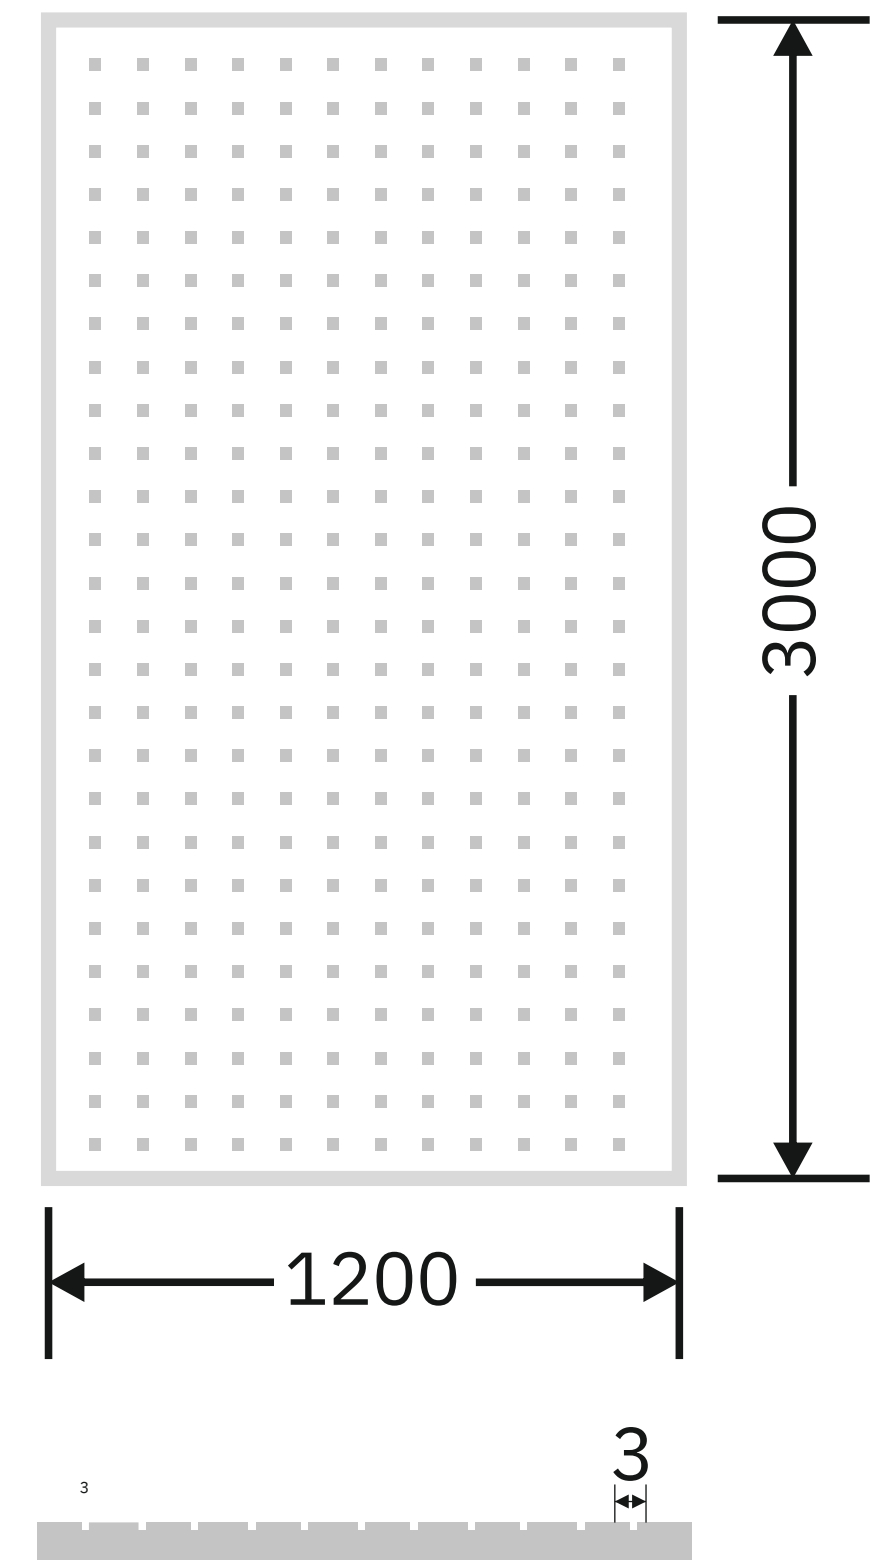

Partten Orientation