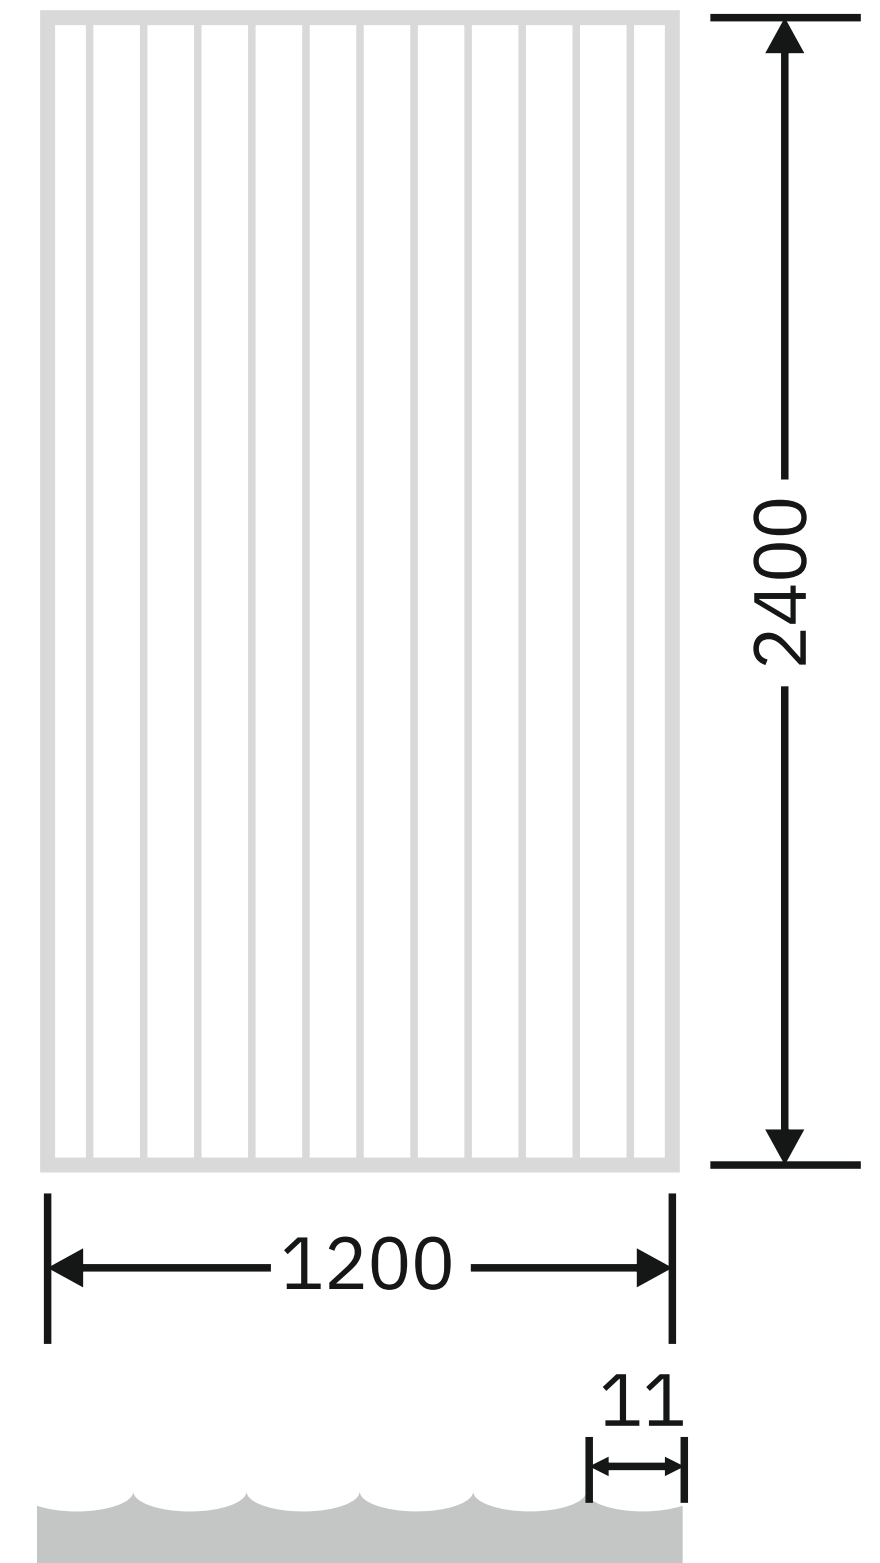

Flute Orientation