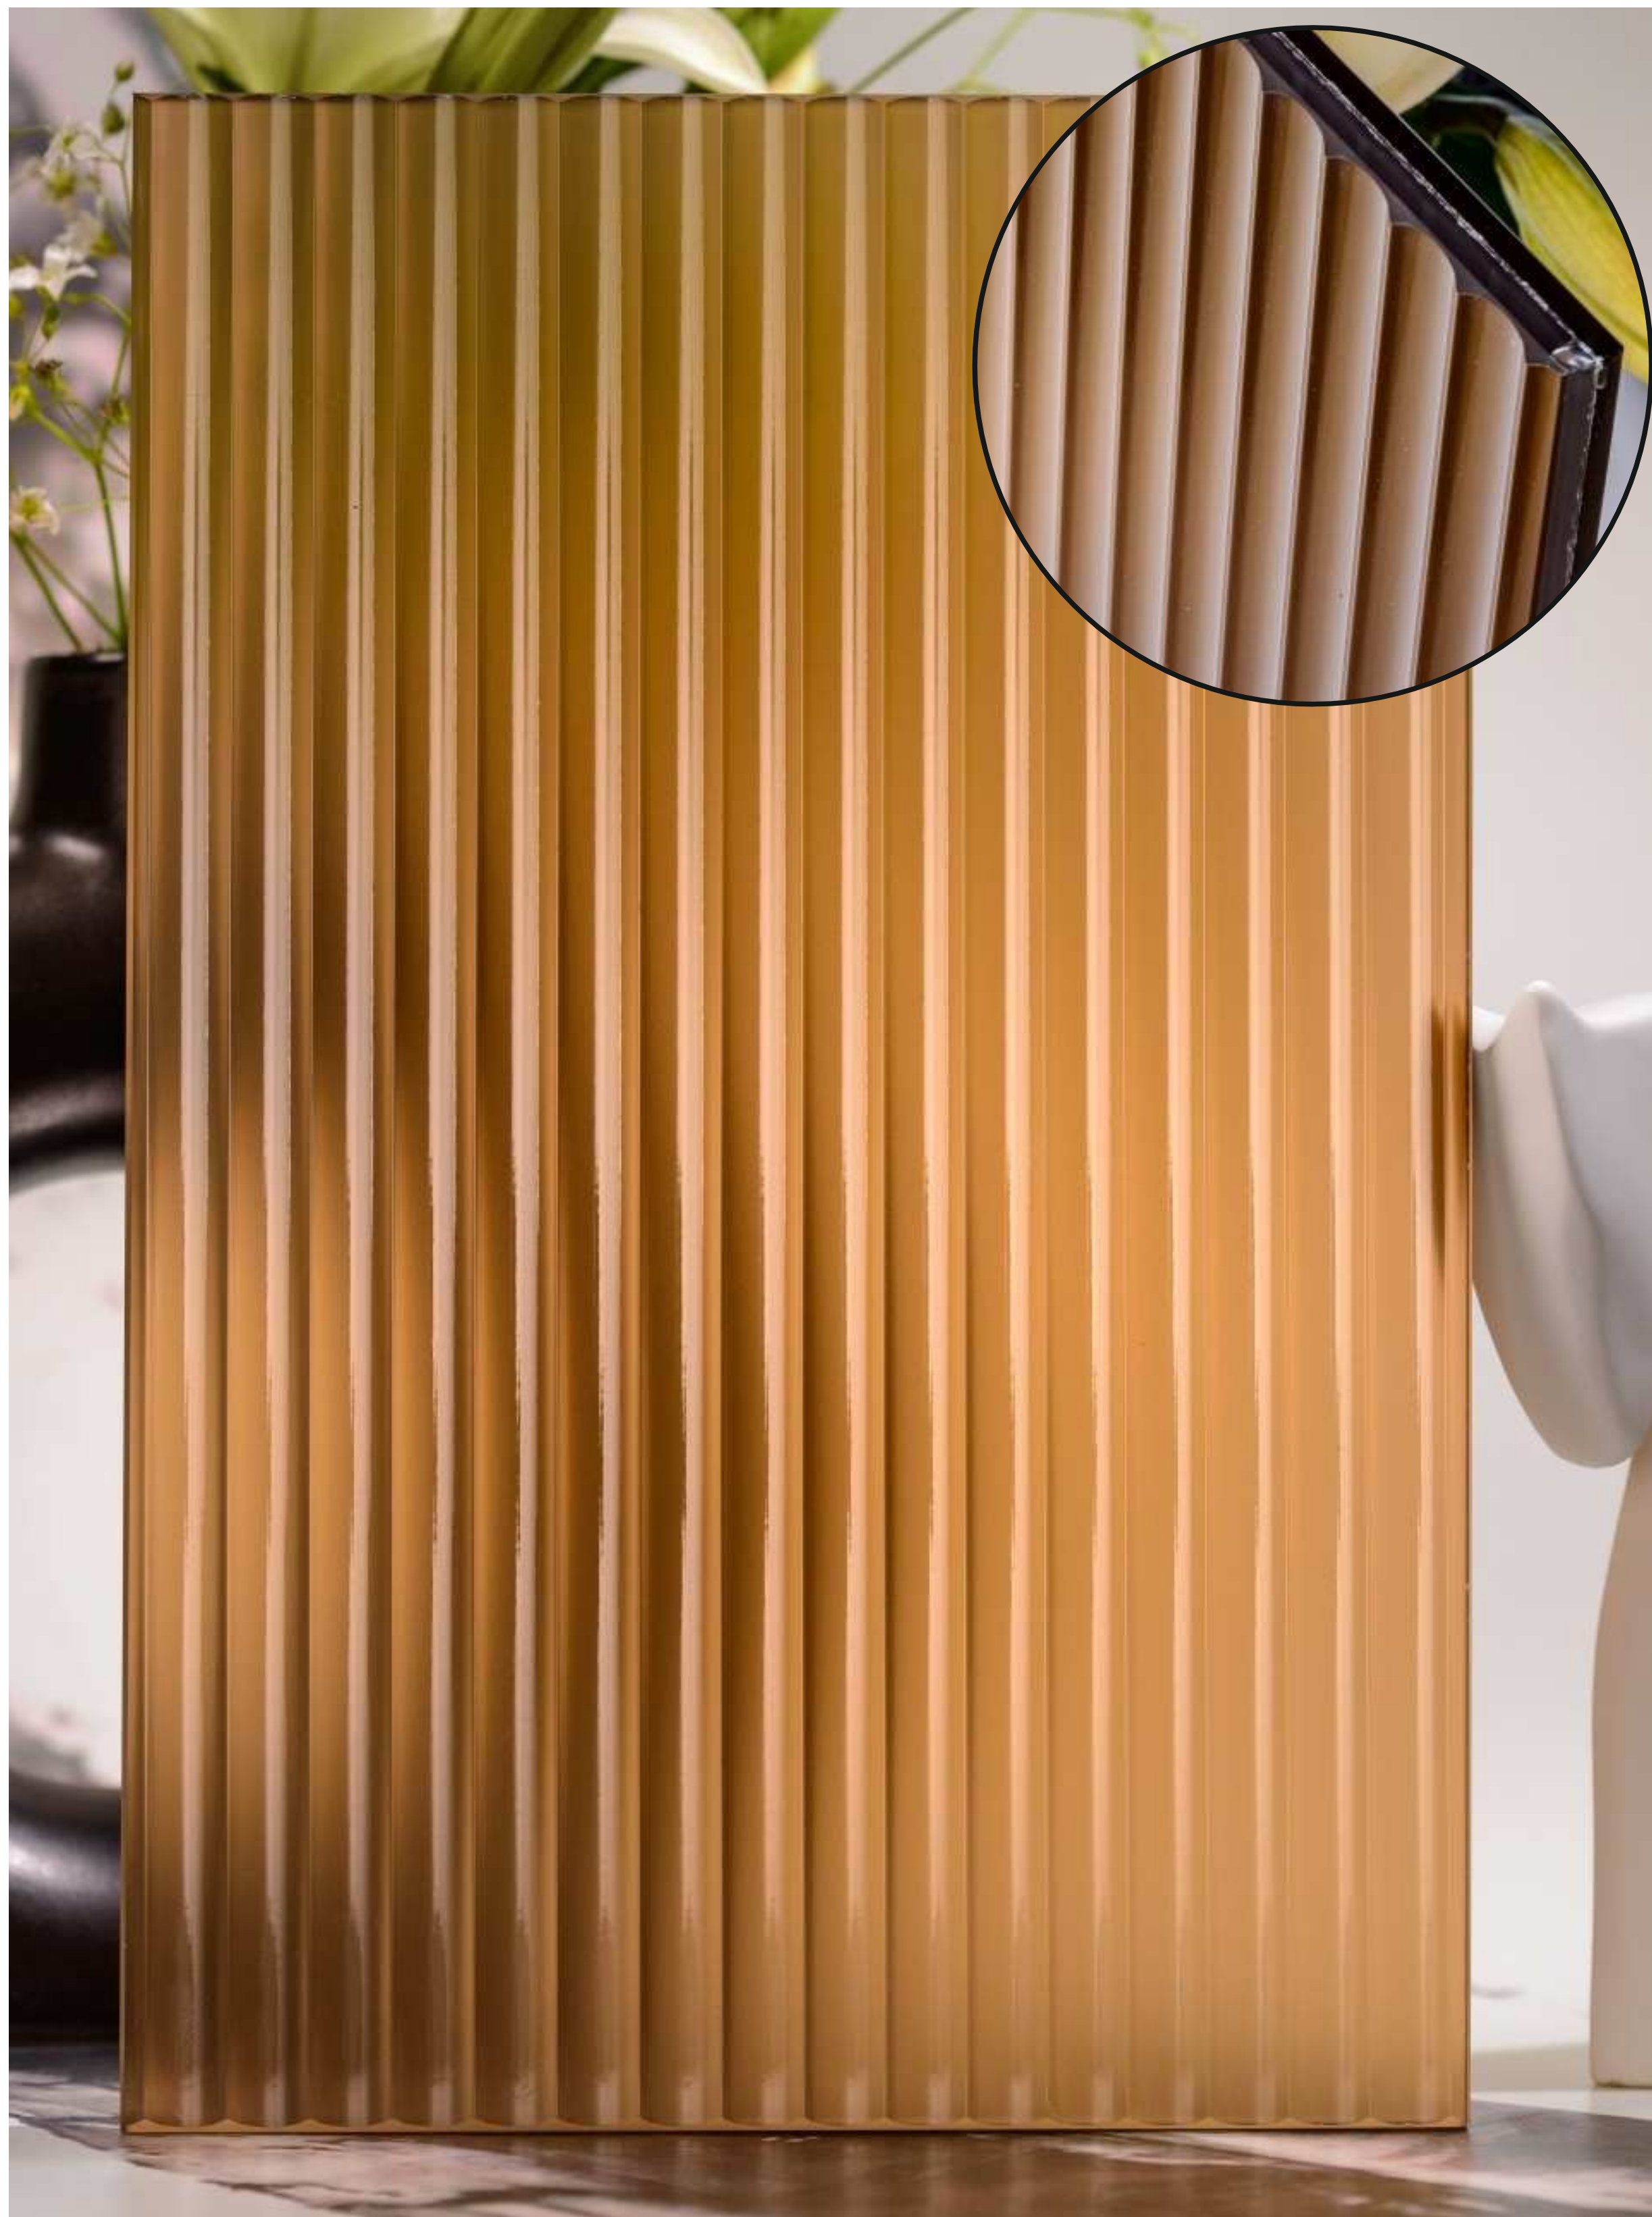

Article Code :Reeded Copper Soft
Standard Size (WxH) : 1200x3000mm
Standard Thickness :10mm Laminated

*This is a creative photograph. Actual product may vary.
*Color may vary lot to lot. please ask for fresh sample before placing order.