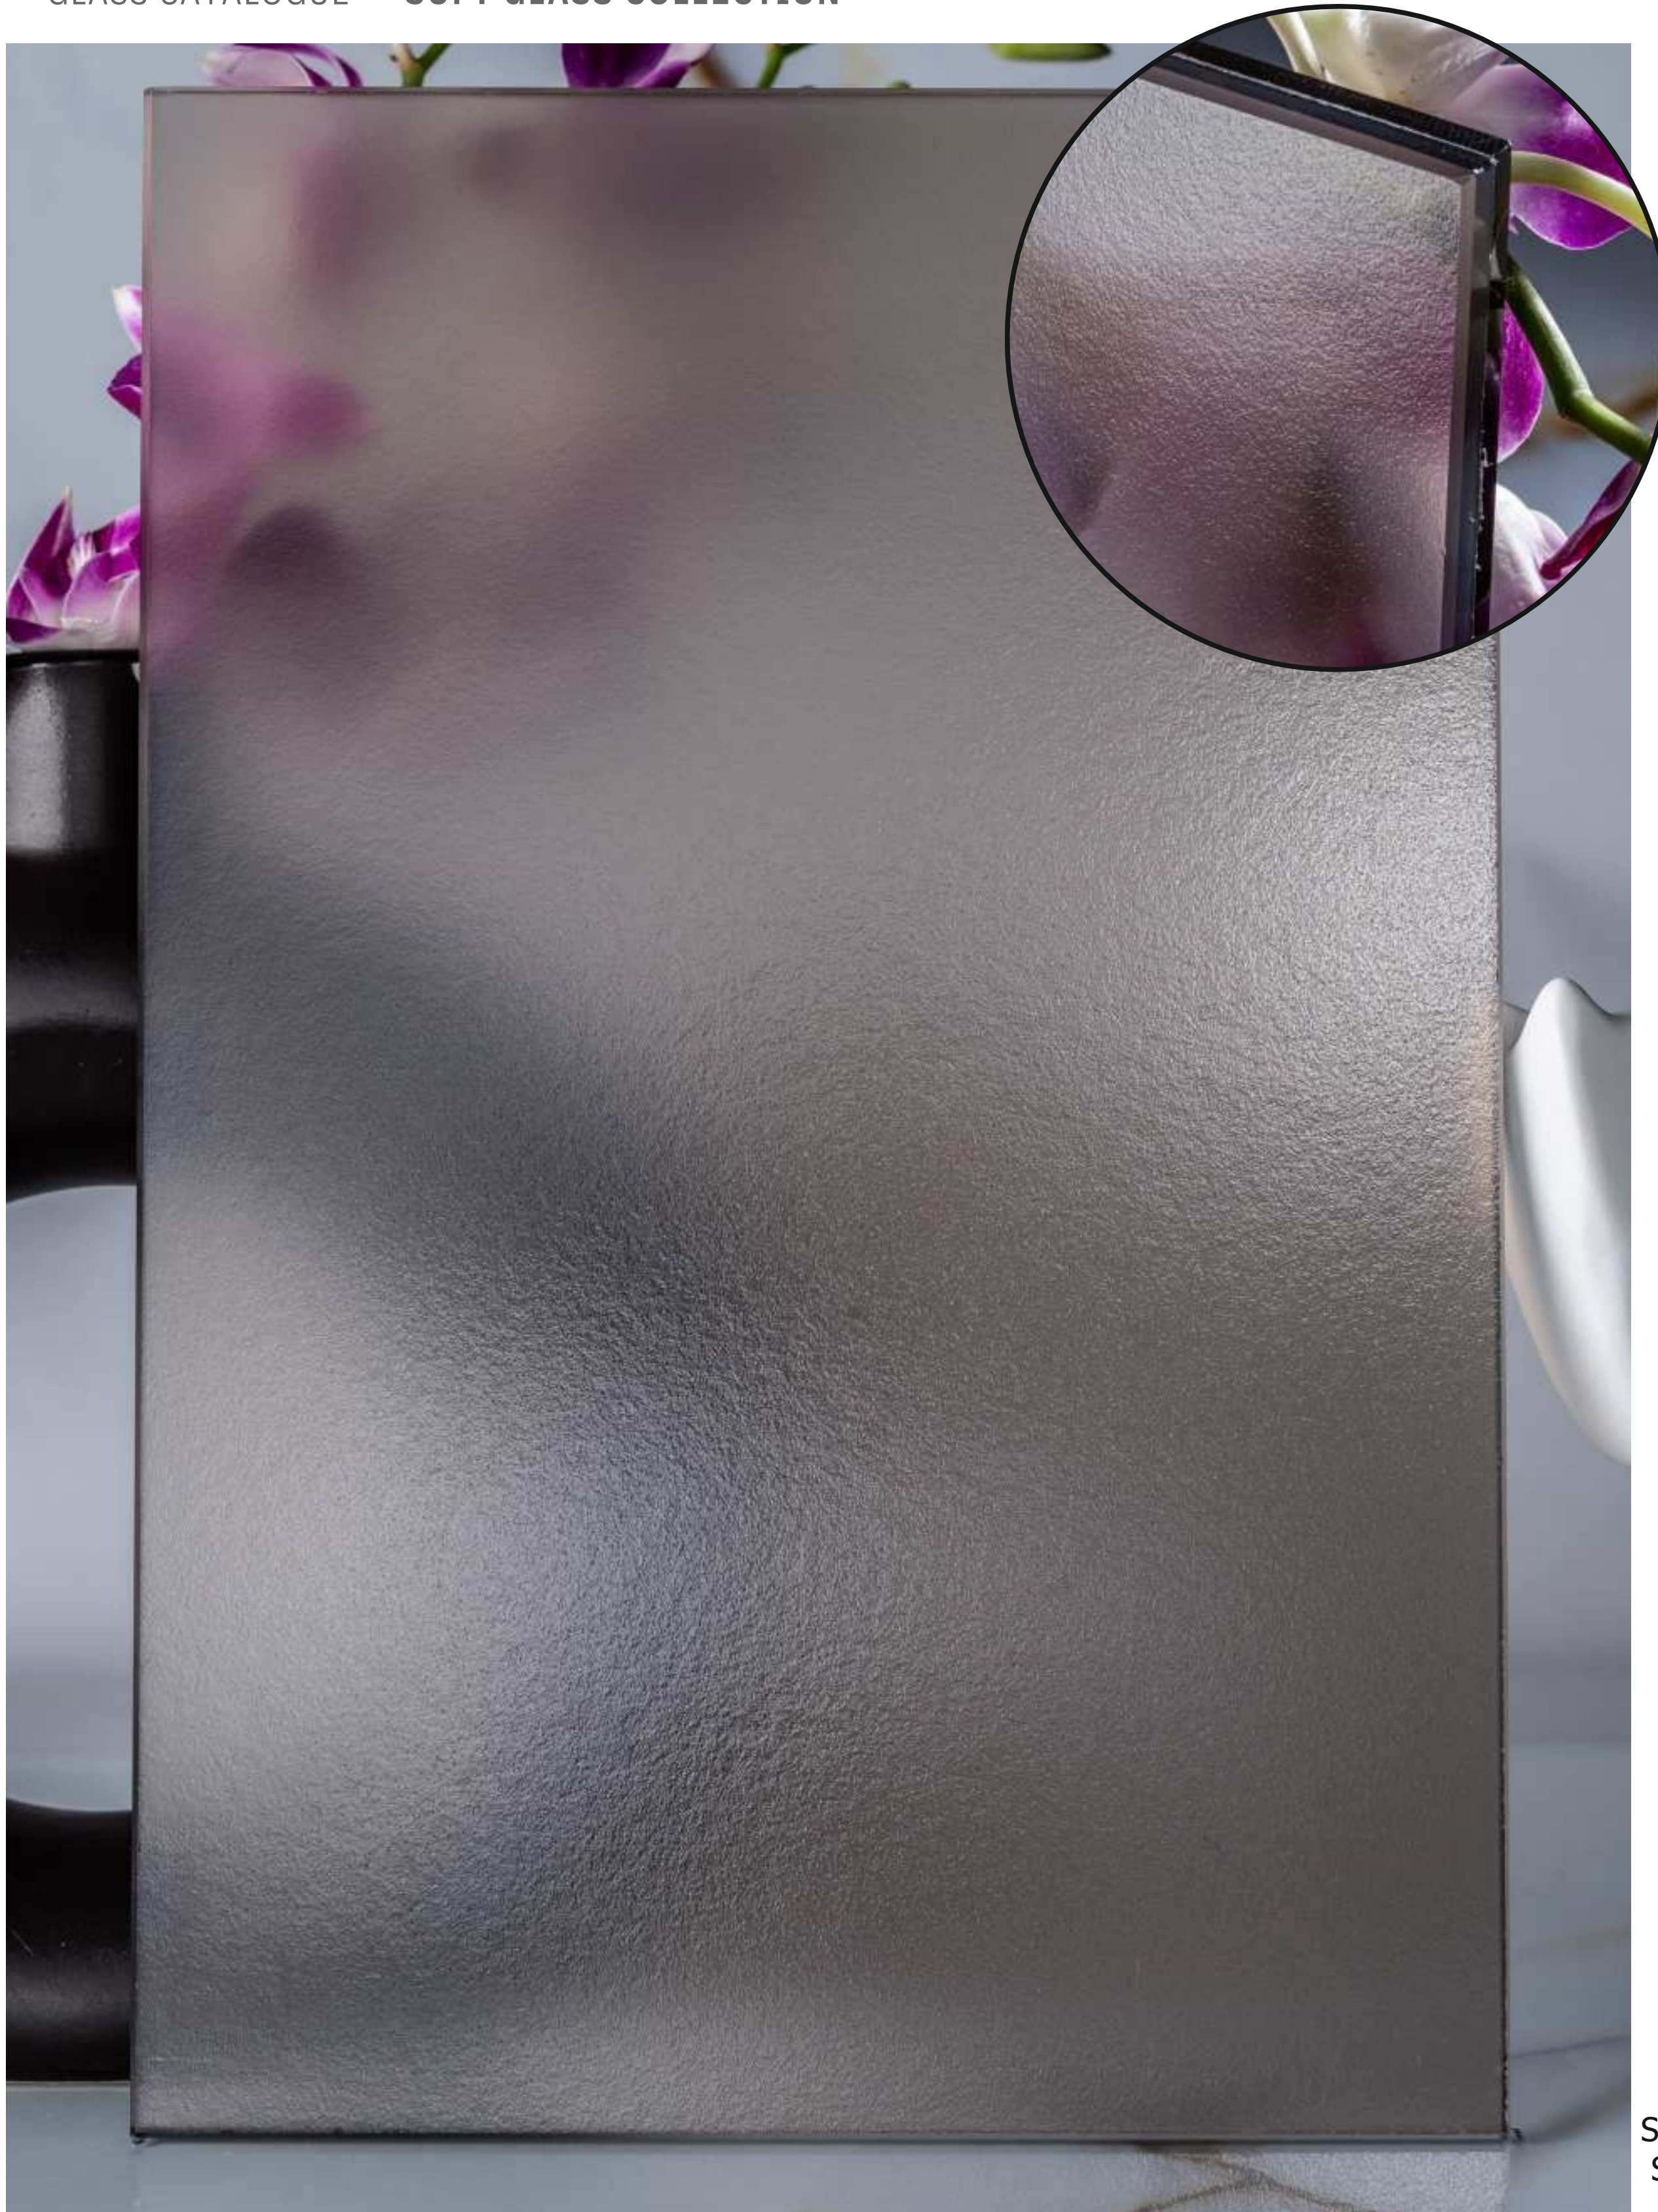

Article Code :Mist Brown Soft
Standard Size (WxH) : 1200x3000mm
Standard Thickness :10mm Laminated

*This is a creative photograph. Actual product may vary.
*Color may vary lot to lot. please ask for fresh sample before placing order.