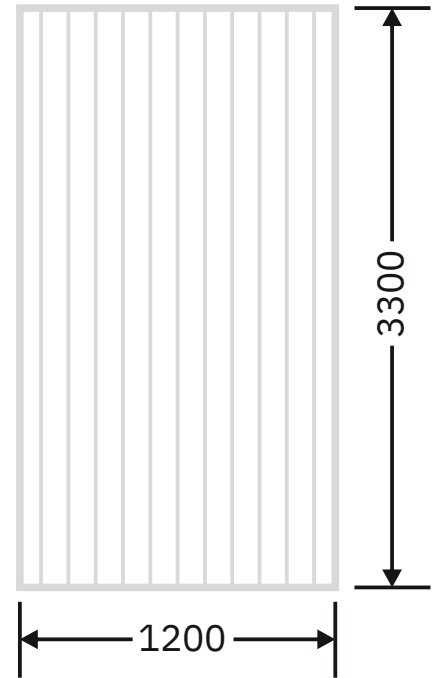

Fabric Orientation

Article Code :OMP 109 Extra Clear
Standard Size (WxH) : 1200x3300mm
Finishes Available :Gloss
Standard Thickness :8mm Laminated

* This is a creative photograph. Actual product may vary.
* Color may vary lot to lot. please ask for fresh sample before placing order.