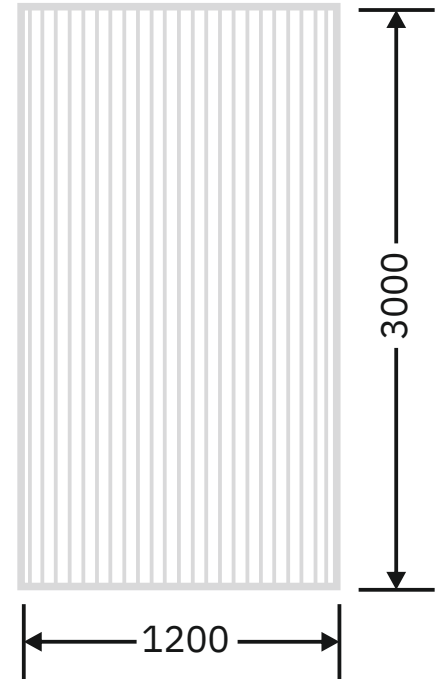

**Flute Orientation**

Article Code :OMP 108 Masterline  
Standard Size (WxH) : 1200x3300mm  
Finishes Available :Gloss  
Standard Thickness :8mm Laminated

\* This is a creative photograph. Actual product may vary.  
\* Color may vary lot to lot. please ask for fresh sample before placing order.

**Flute Orientation**

Article Code :OMP 127 Reeded  
Standard Size (WxH) : 1200x3000mm  
Finishes Available :Gloss  
Standard Thickness :8mm Laminated

\*This is a creative photograph. Actual product may vary.  
\*Color may vary lot to lot. please ask for fresh sample before placing order.

**Flute Orientation**

Article Code :OMP 127 Masterline  
Standard Size (WxH) : 1200x3000mm  
Finishes Available :Gloss  
Standard Thickness :8mm Laminated

\*This is a creative photograph. Actual product may vary.  
\*Color may vary lot to lot. please ask for fresh sample before placing order.