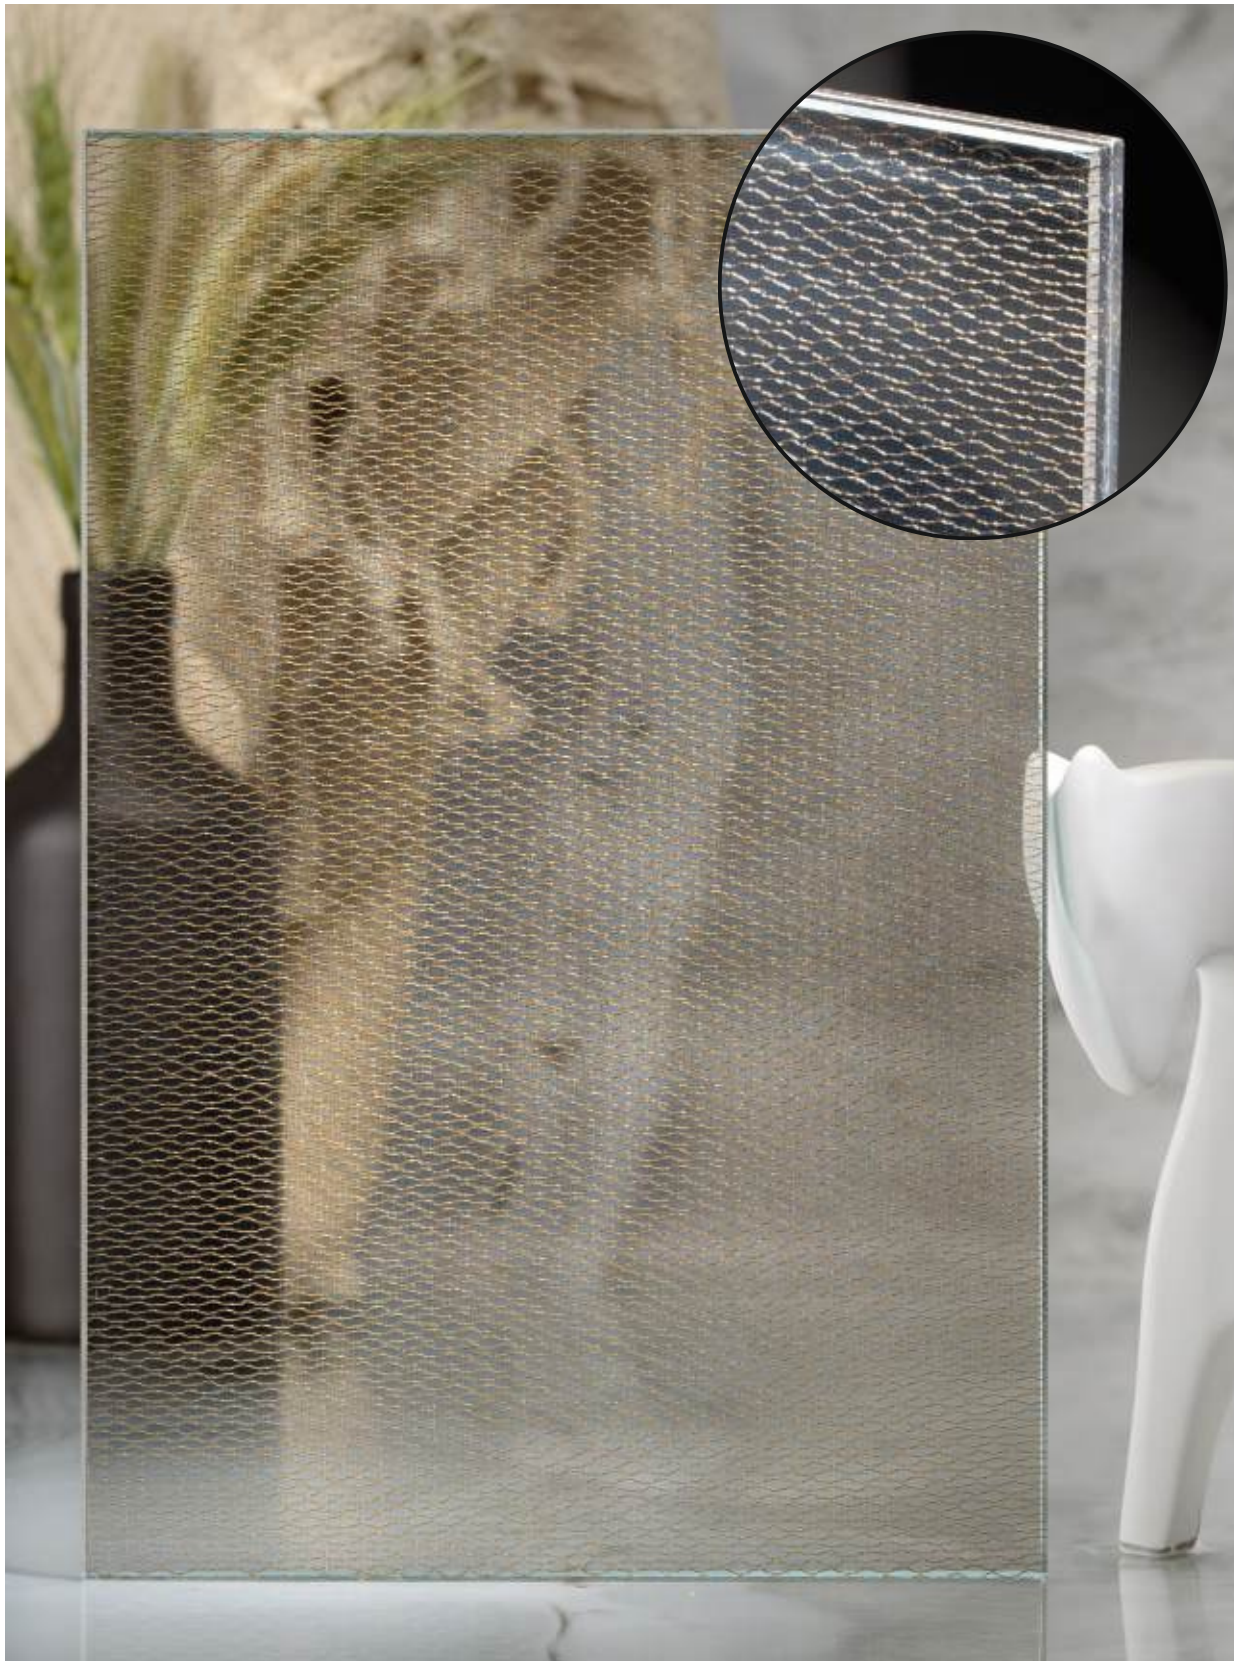

Article Code :OMP 106 Extra Clear
Standard Size (WxH) : 1200x3300mm
Finishes Available :Gloss
Standard Thickness :8mm Laminated

* This is a creative photograph. Actual product may vary.
* Color may vary lot to lot. please ask for fresh sample before placing order.