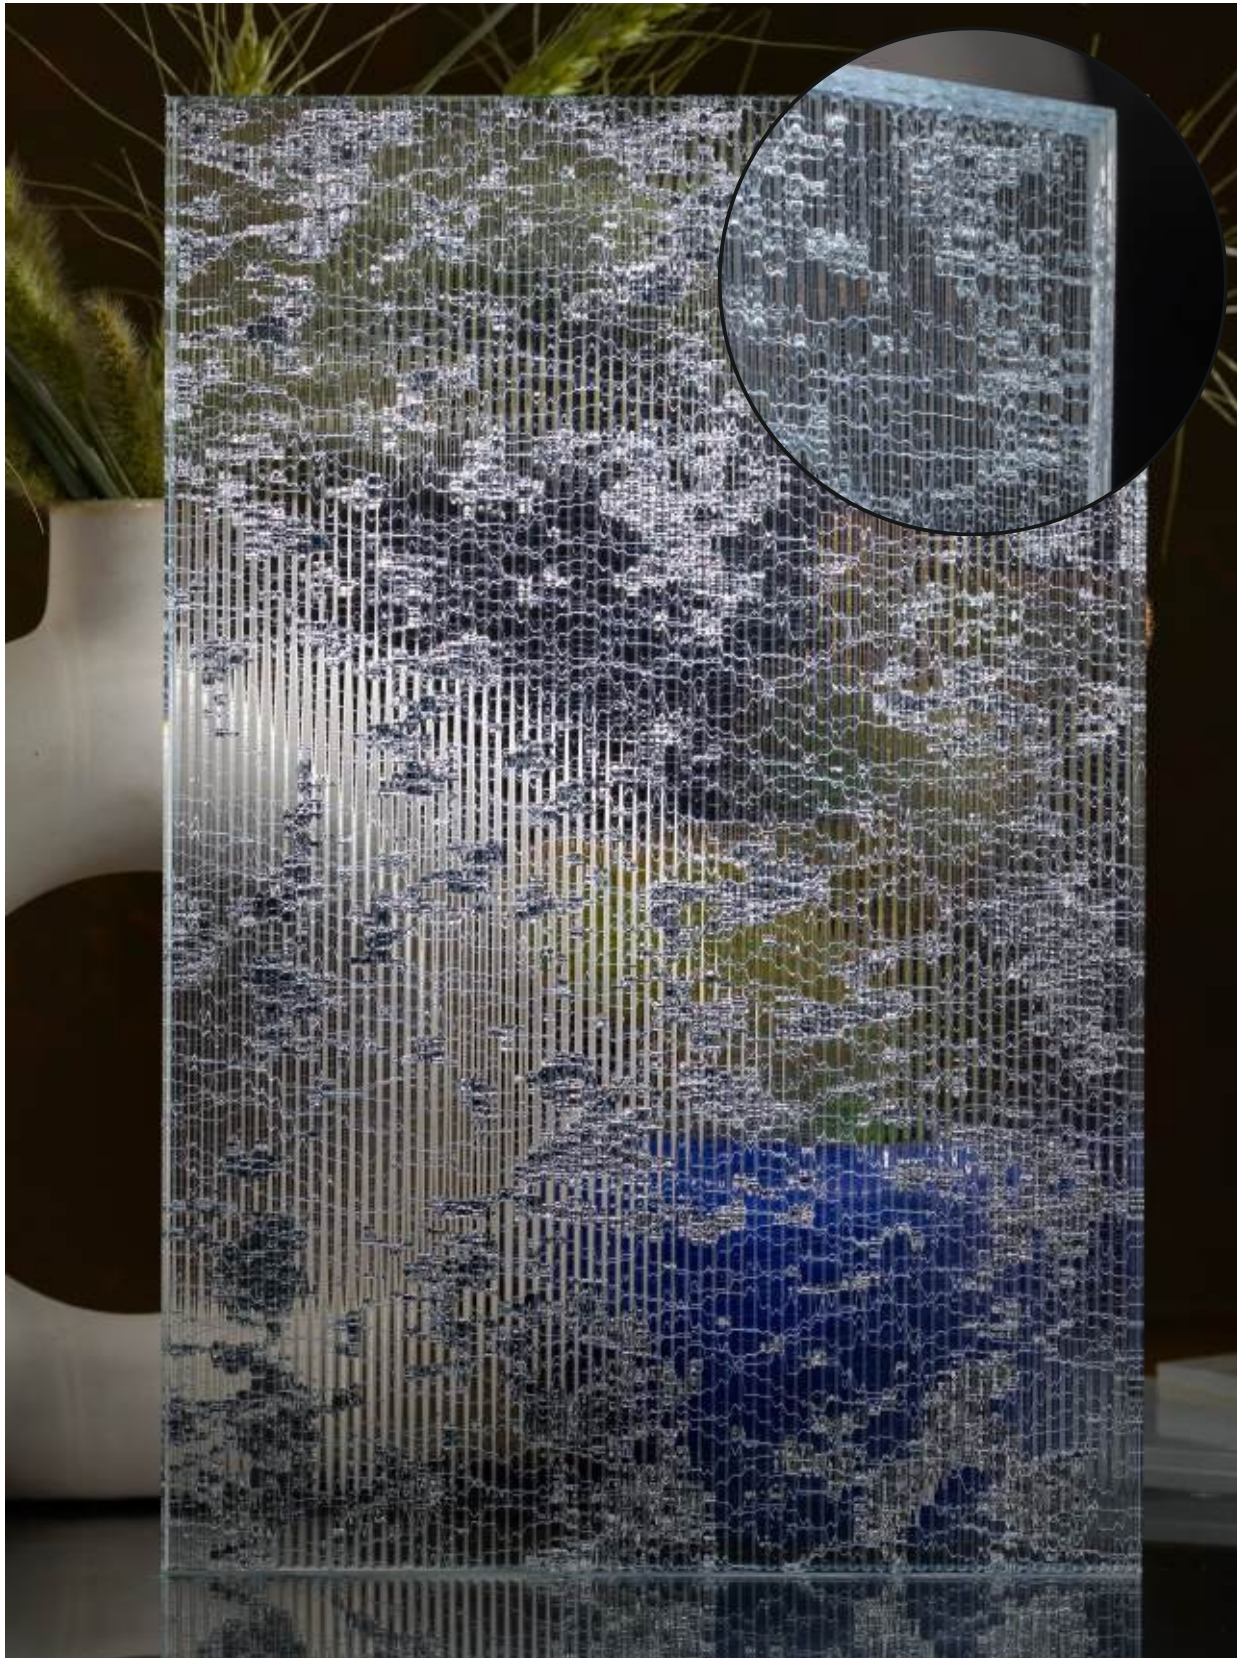

Article Code :OMP 119 Masterline
Standard Size (WxH) : 1200x3300mm
Finishes Available :Gloss
Standard Thickness :8mm Laminated

*This is a creative photograph. Actual product may vary.
*Color may vary lot to lot. please ask for fresh sample before placing order.