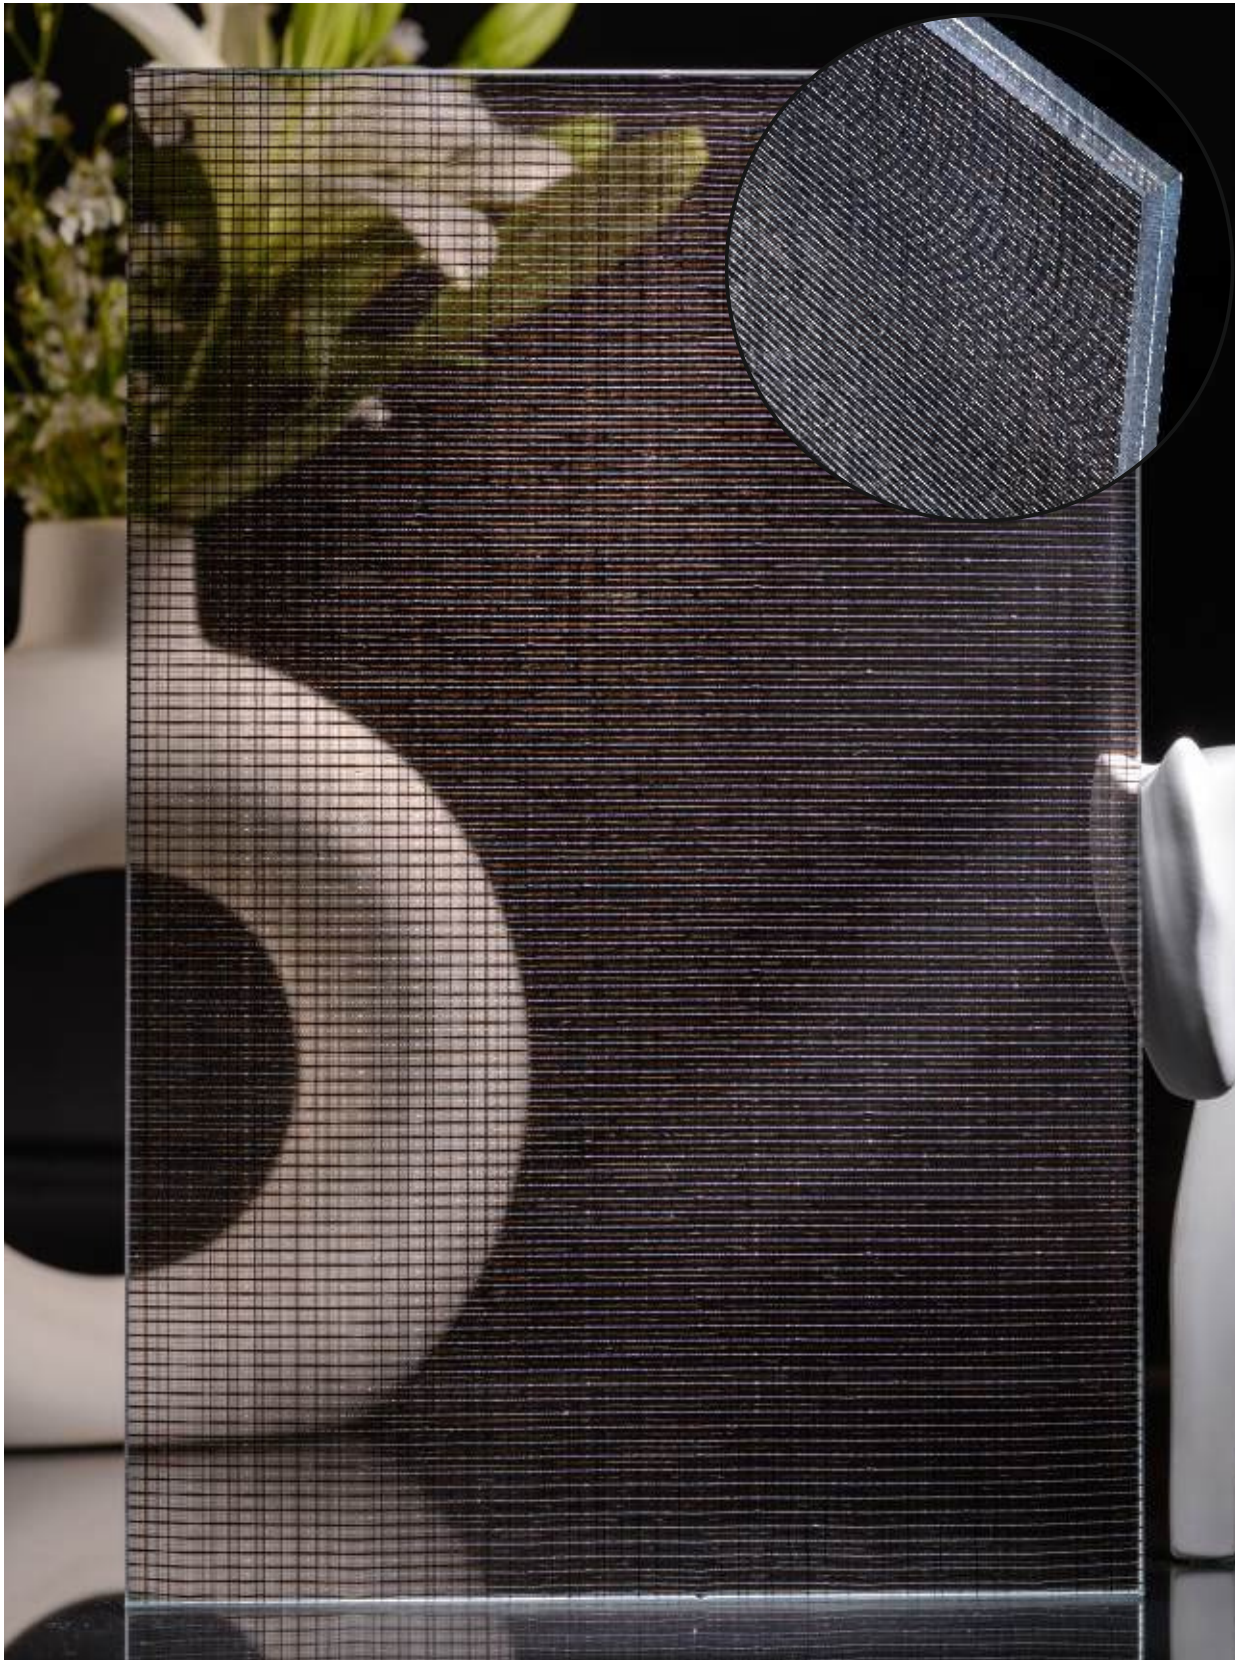

Article Code :OMP 127 Extra Clear
Standard Size (WxH) : 1200x3000mm
Finishes Available :Gloss
Standard Thickness :8mm Laminated

*This is a creative photograph. Actual product may vary.
*Color may vary lot to lot. please ask for fresh sample before placing order.