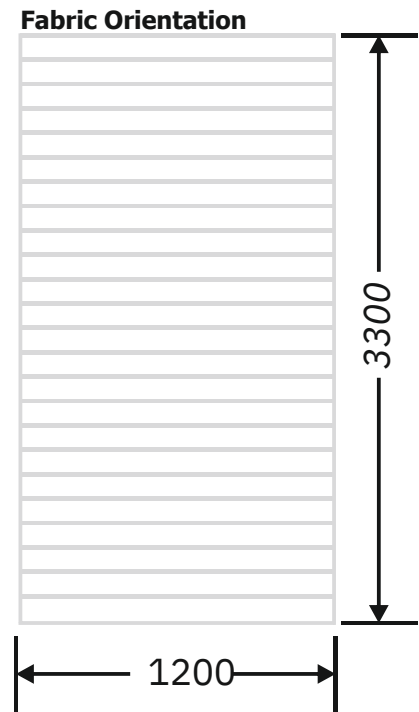

Article Code :OMP 107 Brown Tinted
Standard Size (WxH) : 1200x3300mm
Finishes Available :Gloss
Standard Thickness :8mm Laminated

* This is a creative photograph. Actual product may vary.
* Color may vary lot to lot. please ask for fresh sample before placing order.