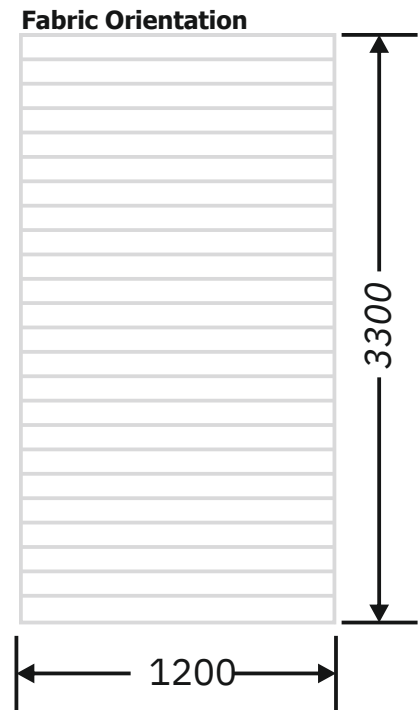

Article Code :OMP 106 Brown Tinted
Standard Size (WxH) : 1200x3300mm
Finishes Available :Gloss
Standard Thickness :8mm Laminated

* This is a creative photograph. Actual product may vary.
* Color may vary lot to lot. please ask for fresh sample before placing order.