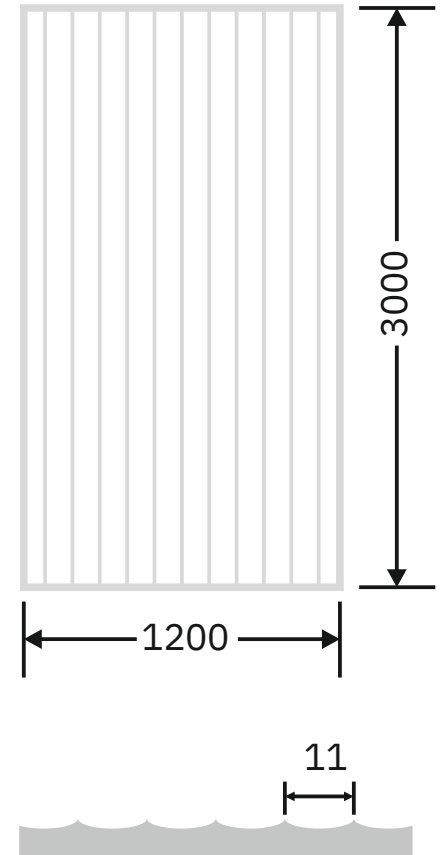

Flute Orientation

Article Code :OMP 129 Reeded
Standard Size (WxH) : 1200x3000mm
Finishes Available :Gloss
Standard Thickness :8mm Laminated

*This is a creative photograph. Actual product may vary.
*Color may vary lot to lot. please ask for fresh sample before placing order.