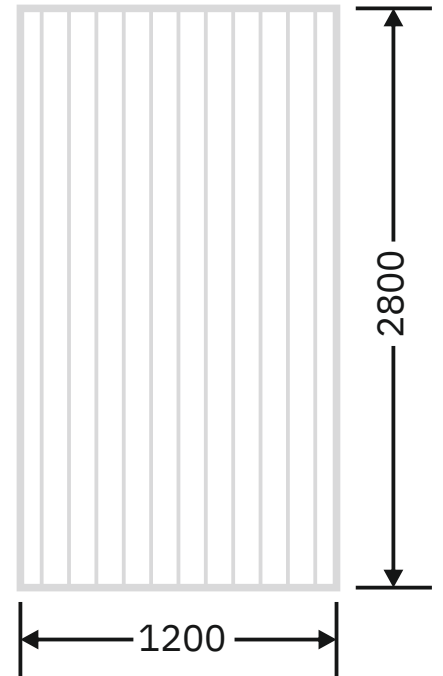

Fabric Orientation

Article Code :OMP 120 Extra Clear
Standard Size (WxH) : 1200x2800mm
Finishes Available :Gloss
Standard Thickness :8mm Laminated

*This is a creative photograph. Actual product may vary.
*Color may vary lot to lot. please ask for fresh sample before placing order.