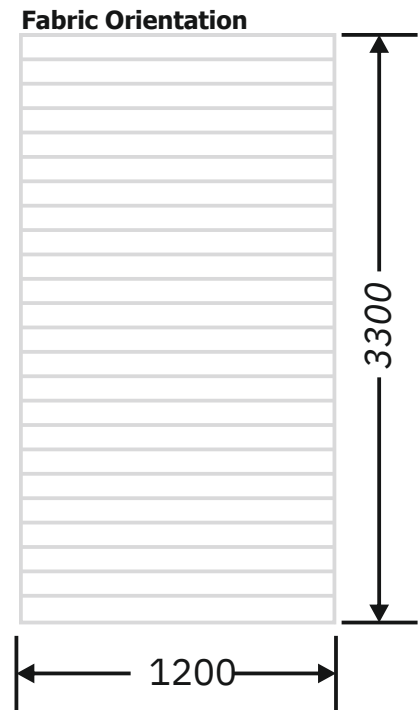

Article Code :OMP 107 Grey Tinted
Standard Size (WxH) : 1200x3300mm
Finishes Available :Gloss
Standard Thickness :8mm Laminated

* This is a creative photograph. Actual product may vary.
* Color may vary lot to lot. please ask for fresh sample before placing order.