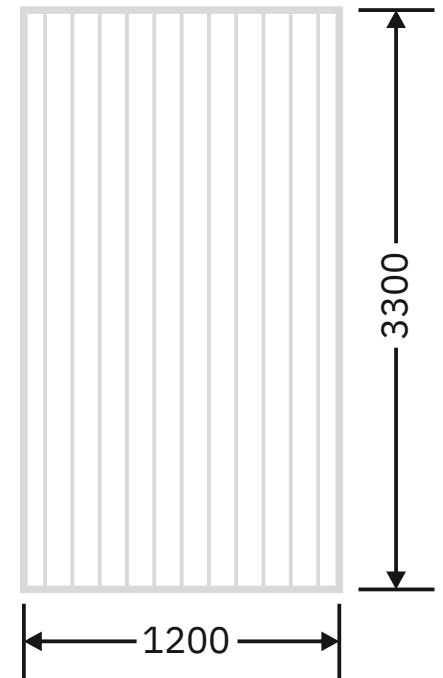

Fabric Orientation

Article Code :OMP 109 Brown Tinted
Standard Size (WxH) : 1200x3300mm
Finishes Available :Gloss
Standard Thickness :8mm Laminated

* This is a creative photograph. Actual product may vary.
* Color may vary lot to lot. please ask for fresh sample before placing order.