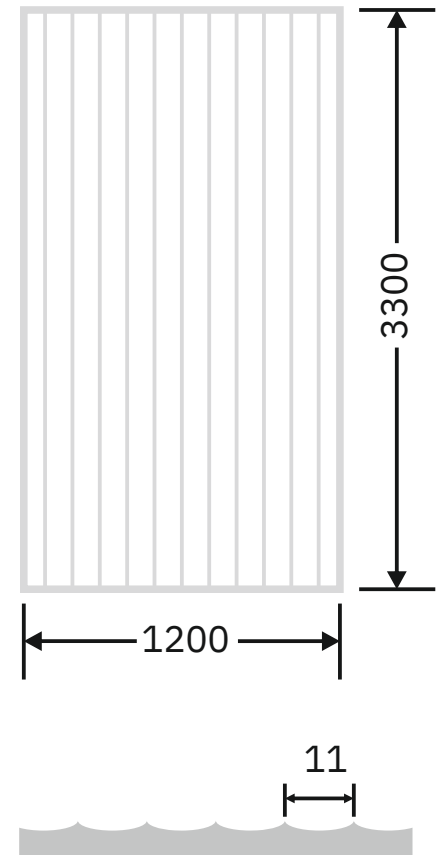

Flute Orientation

Article Code :OMP 108 Reeded
Standard Size (WxH) : 1200x3300mm
Finishes Available :Gloss
Standard Thickness :8mm Laminated

* This is a creative photograph. Actual product may vary.
* Color may vary lot to lot. please ask for fresh sample before placing order.