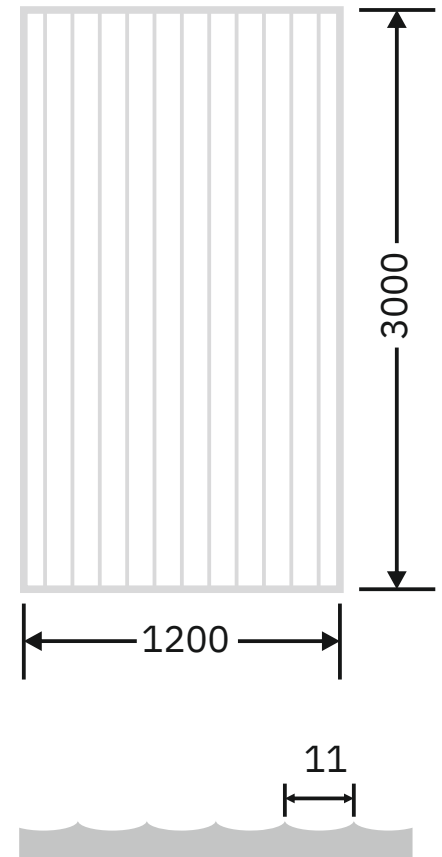

Flute Orientation

Article Code :OMP 127 Reeded
Standard Size (WxH) : 1200x3000mm
Finishes Available :Gloss
Standard Thickness :8mm Laminated

*This is a creative photograph. Actual product may vary.
*Color may vary lot to lot. please ask for fresh sample before placing order.