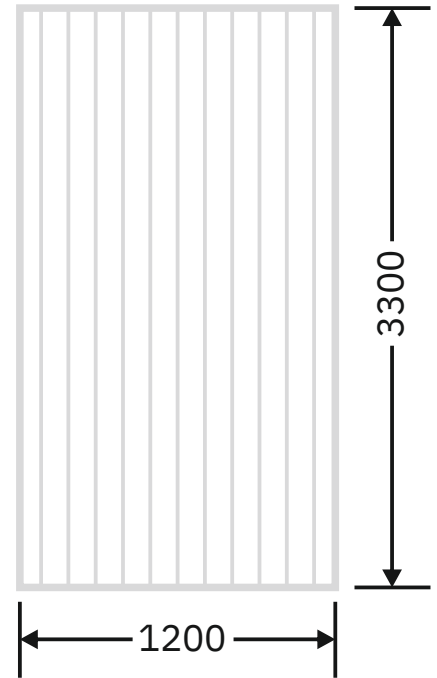

Fabric Orientation

Article Code :OMP 111 Brown Tinted
Standard Size (WxH) : 1200x3300mm
Finishes Available :Gloss
Standard Thickness :8mm Laminated

* This is a creative photograph. Actual product may vary.
* Color may vary lot to lot. please ask for fresh sample before placing order.