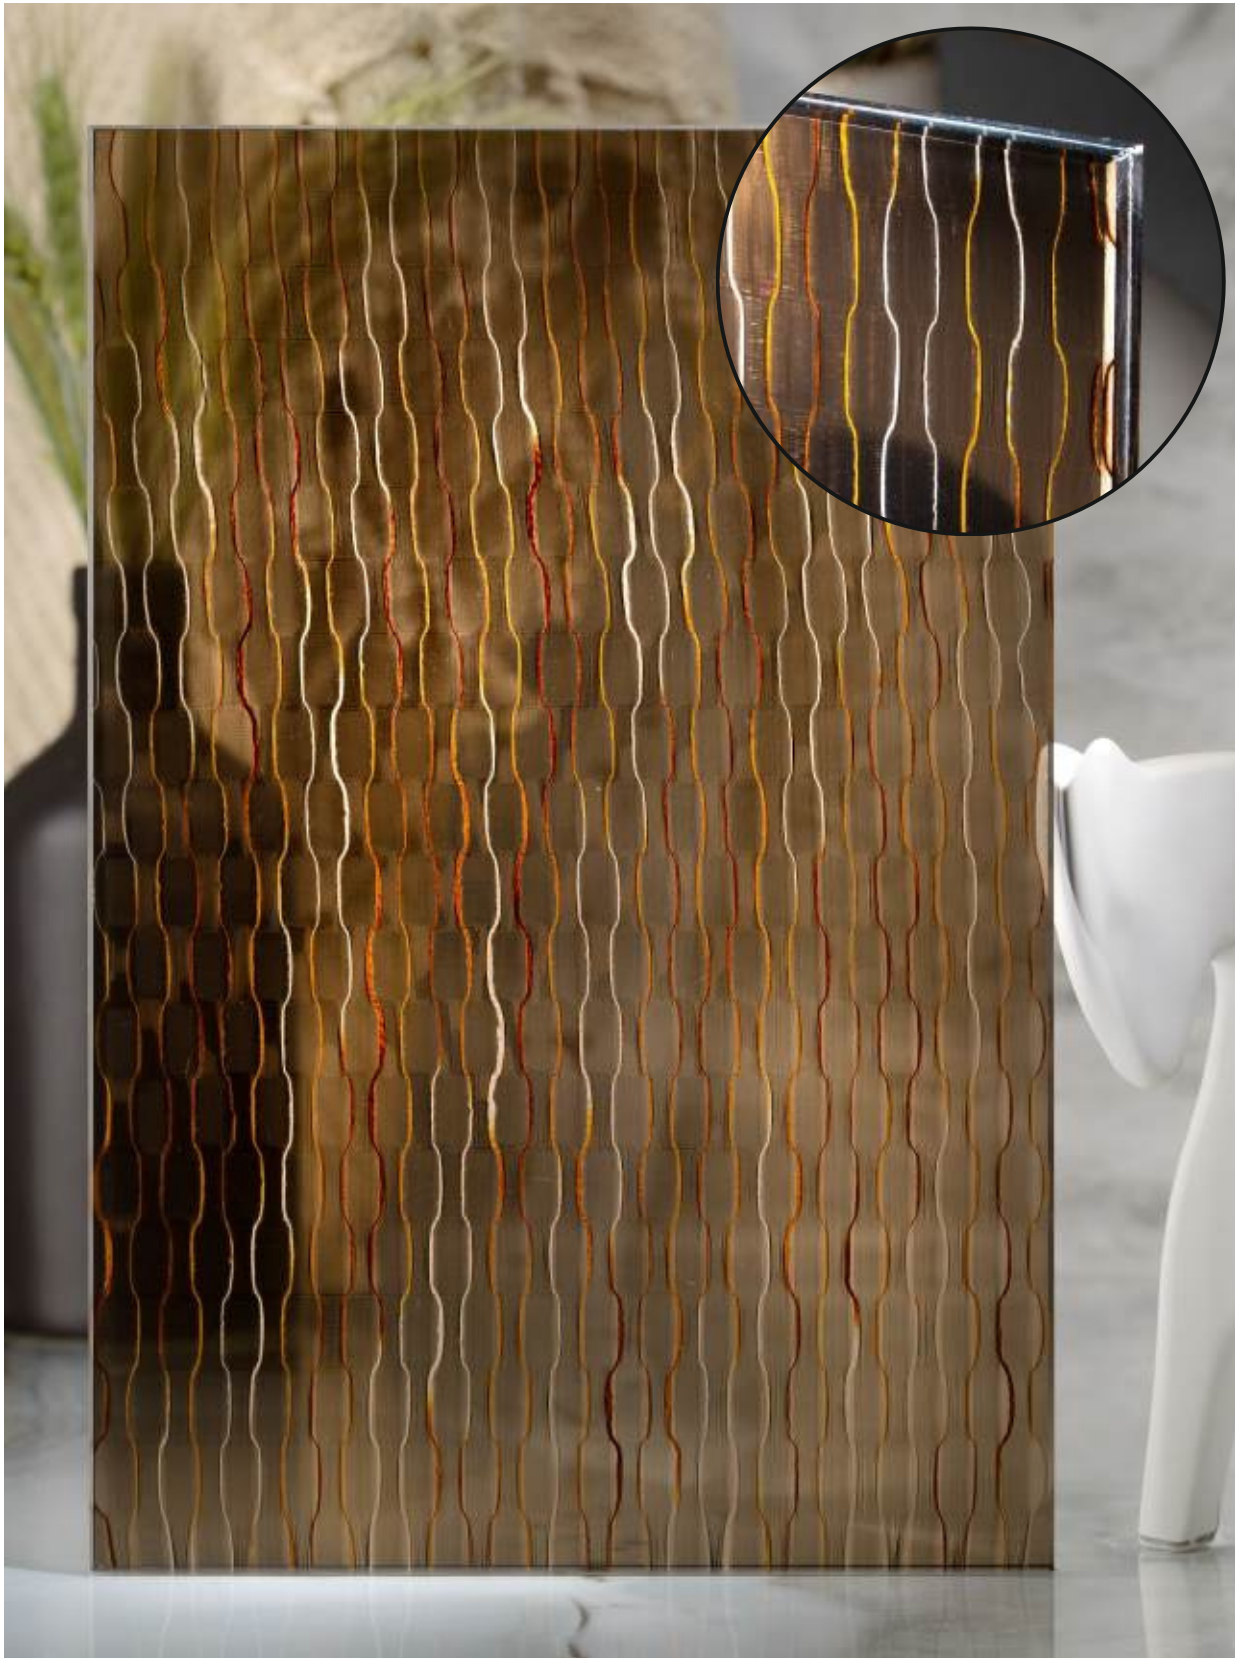

Fabric Orientation

Article Code :OMP 120Brown Tinted
Standard Size (WxH) : 1200x2800mm
Finishes Available :Gloss
Standard Thickness :8mm Laminated

*This is a creative photograph. Actual product may vary.
*Color may vary lot to lot. please ask for fresh sample before placing order.