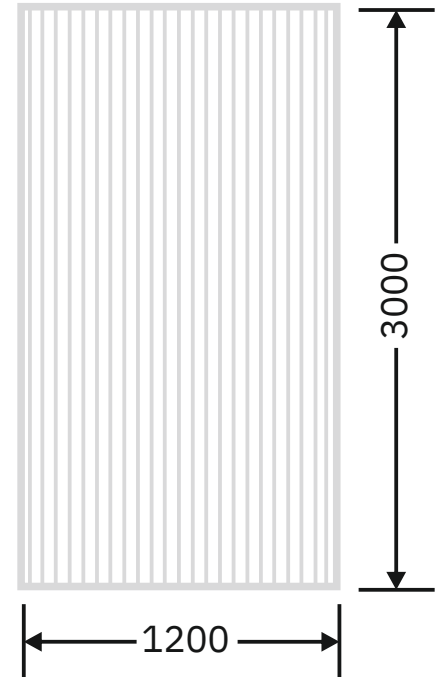

Flute Orientation

Article Code :OMP 132
Standard Size (WxH) : 1200x3000mm
Finishes Available :Gloss
Standard Thickness :8mm Laminated

*This is a creative photograph. Actual product may vary.
*Color may vary lot to lot. please ask for fresh sample before placing order.