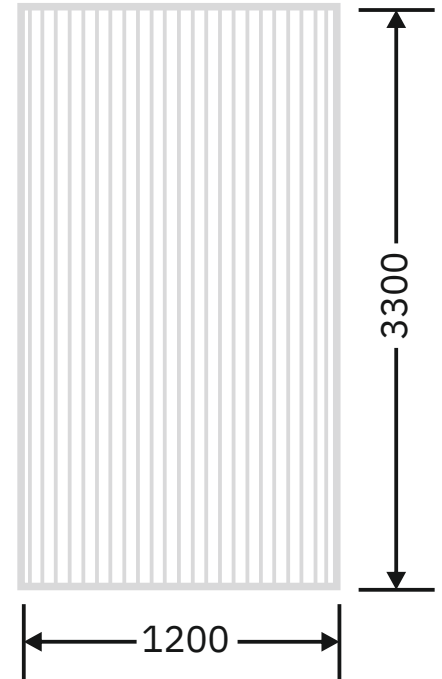

**Flute Orientation**

Article Code :OMP 106 Reeded  
Standard Size (WxH) : 1200x3300mm  
Standard Thickness :8mm Laminated

\* This is a creative photograph. Actual product may vary.  
\* Color may vary lot to lot. please ask for fresh sample before placing order.

**Flute Orientation**

Article Code :OMP 106 Masterline  
Standard Size (WxH) : 1200x3300mm  
Standard Thickness :8mm Laminated

\* This is a creative photograph. Actual product may vary.  
\* Color may vary lot to lot. please ask for fresh sample before placing order.