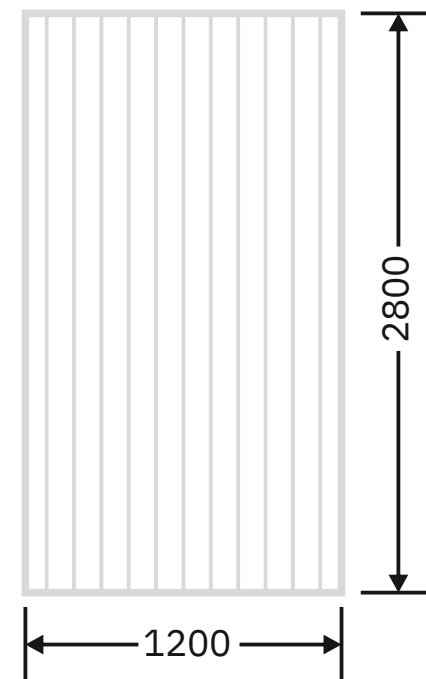

Fabric Orientation

Article Code :OMP 120 Extra Clear
Standard Size (WxH) : 1200x2800mm
Finishes Available :Matte
Standard Thickness :8mm Laminated

*This is a creative photograph. Actual product may vary.
*Color may vary lot to lot. please ask for fresh sample before placing order.