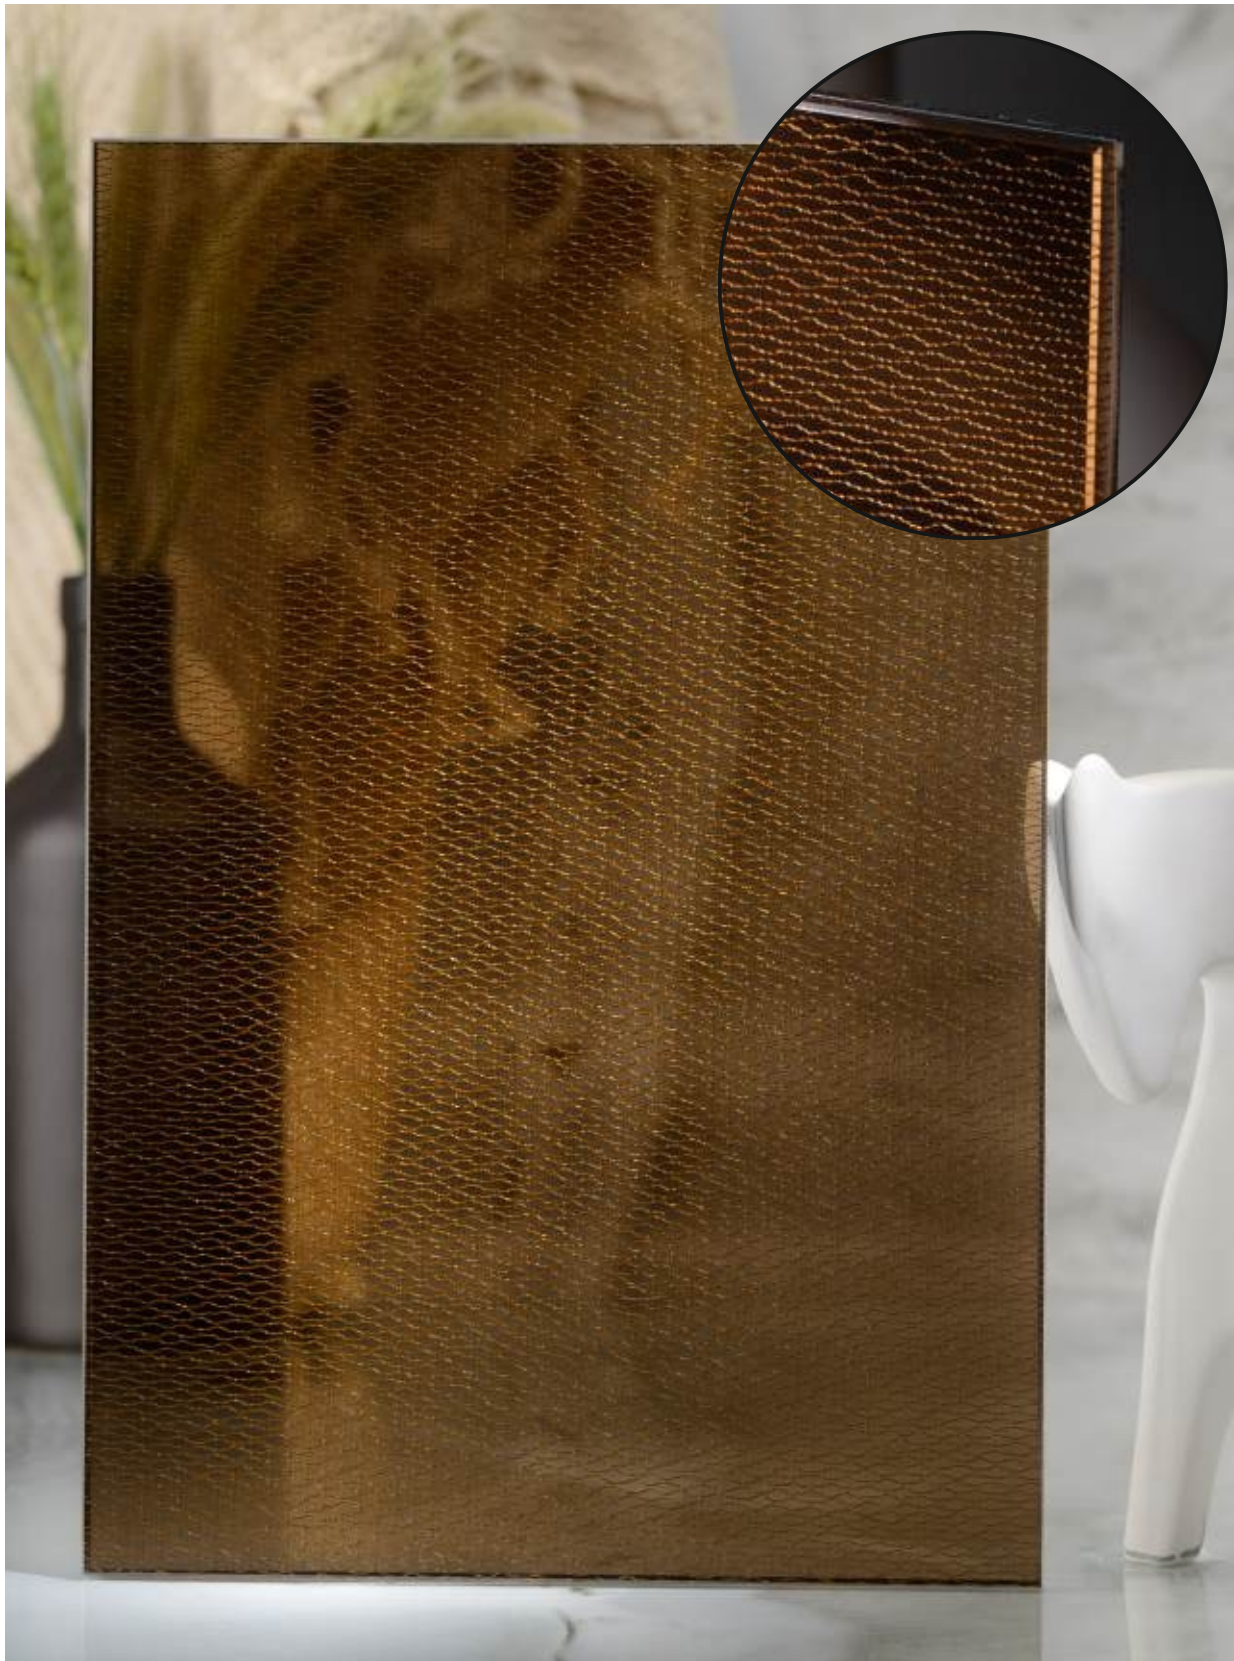

Article Code :OMP 106 Brown Tinted
Standard Size (WxH) : 1200x3300mm
Finishes Available :Gloss
Standard Thickness :8mm Laminated

* This is a creative photograph. Actual product may vary.
* Color may vary lot to lot. please ask for fresh sample before placing order.