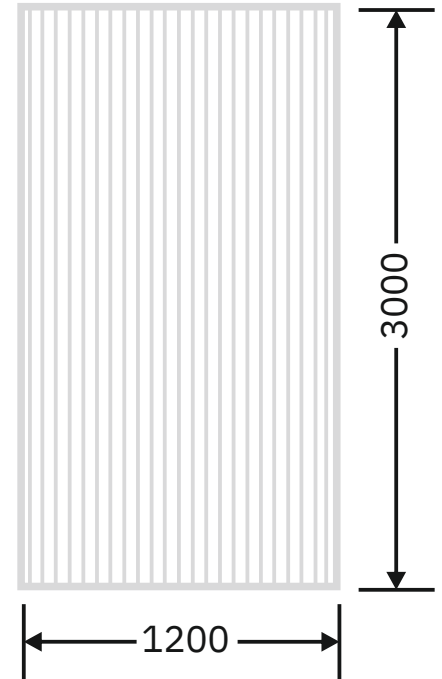

Flute Orientation

Article Code :OMP 133
Standard Size (WxH) : 1200x3000mm
Finishes Available :Gloss
Standard Thickness :8mm Laminated

*This is a creative photograph. Actual product may vary.
*Color may vary lot to lot. please ask for fresh sample before placing order.