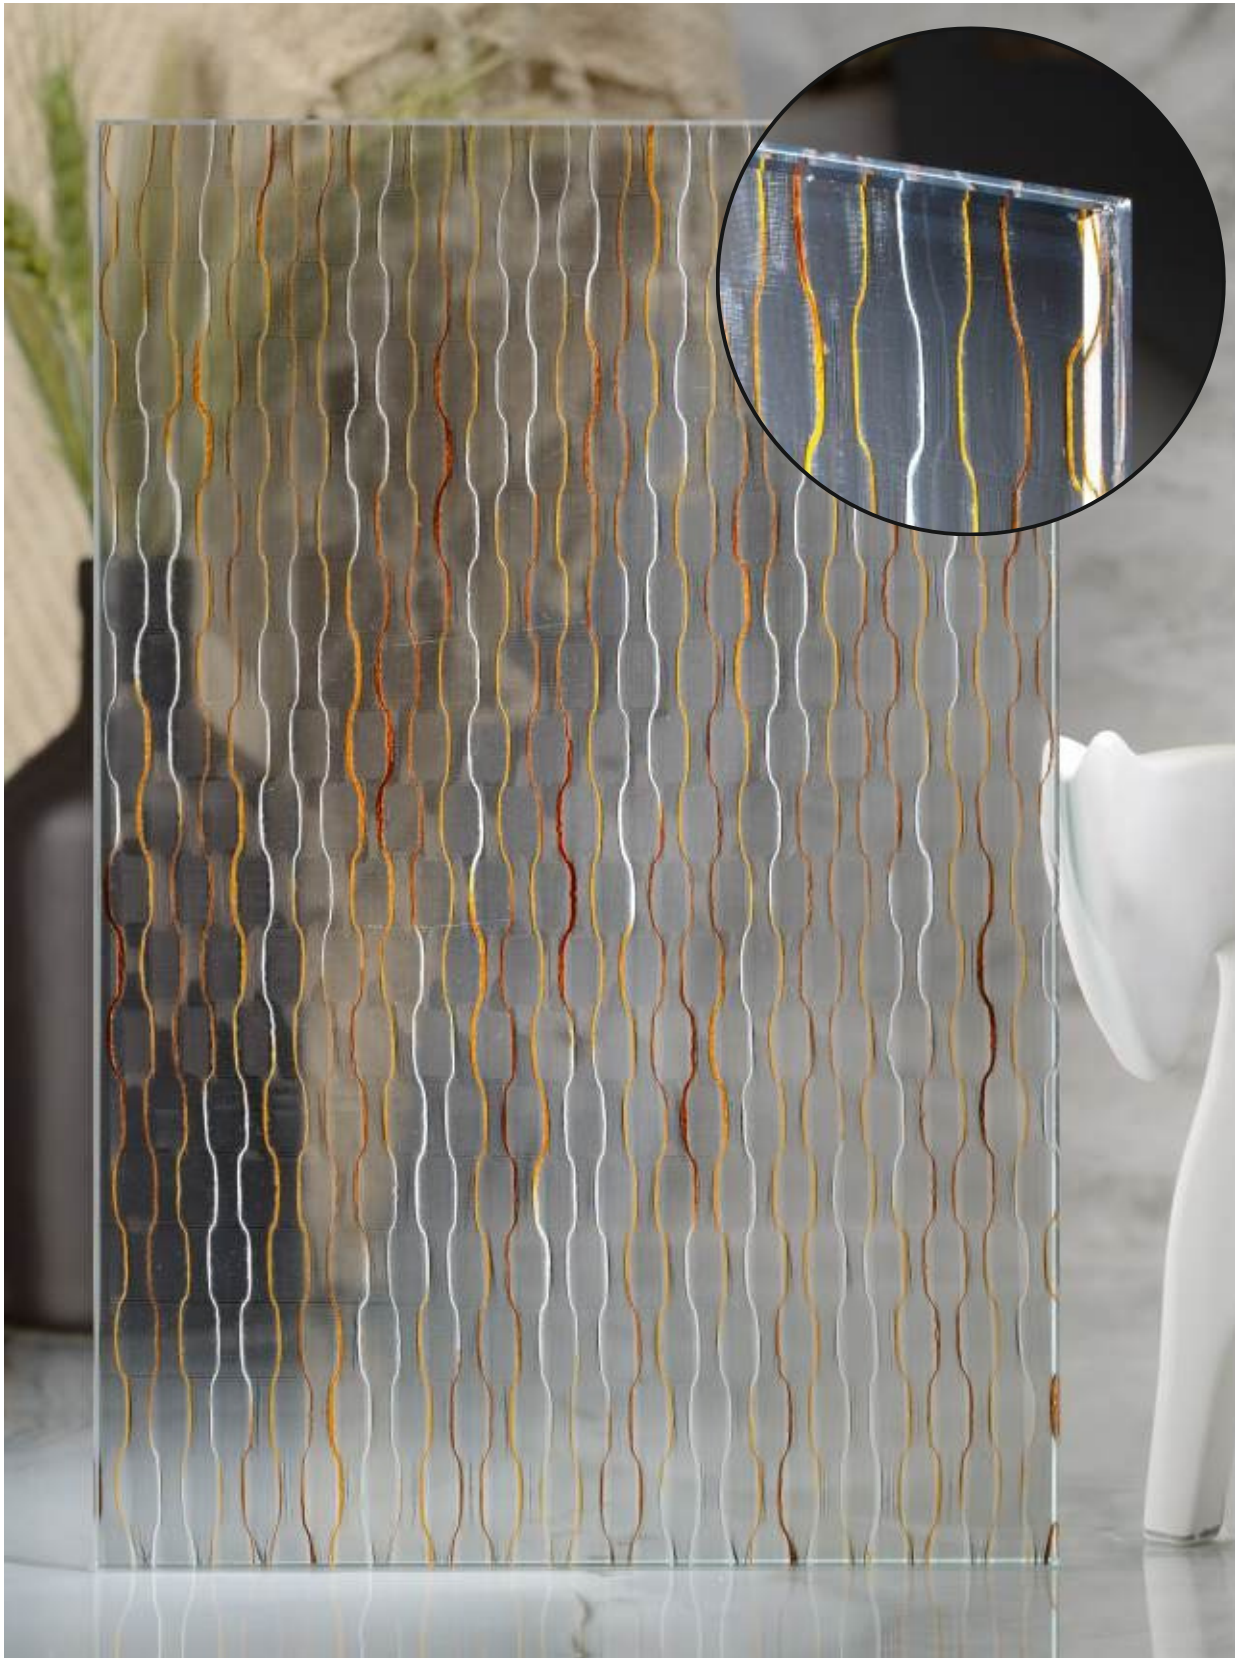

Fabric Orientation

Article Code :OMP 120 Extra Clear
Standard Size (WxH) : 1200x2800mm
Finishes Available :Gloss
Standard Thickness :8mm Laminated

*This is a creative photograph. Actual product may vary.
*Color may vary lot to lot. please ask for fresh sample before placing order.