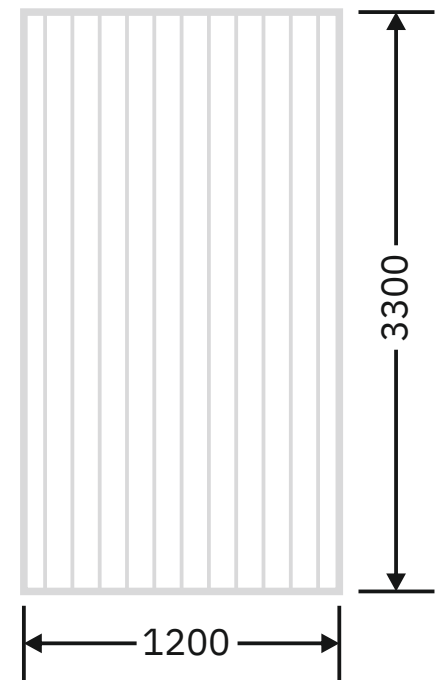

Fabric Orientation

Article Code :OMP 108 Extra Clear
Standard Size (WxH) : 1200x3300mm
Finishes Available :Gloss
Standard Thickness :8mm Laminated

* This is a creative photograph. Actual product may vary.
* Color may vary lot to lot. please ask for fresh sample before placing order.