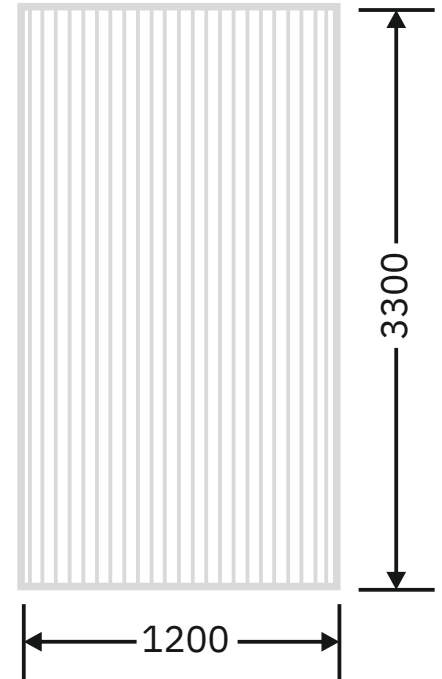

Flute Orientation