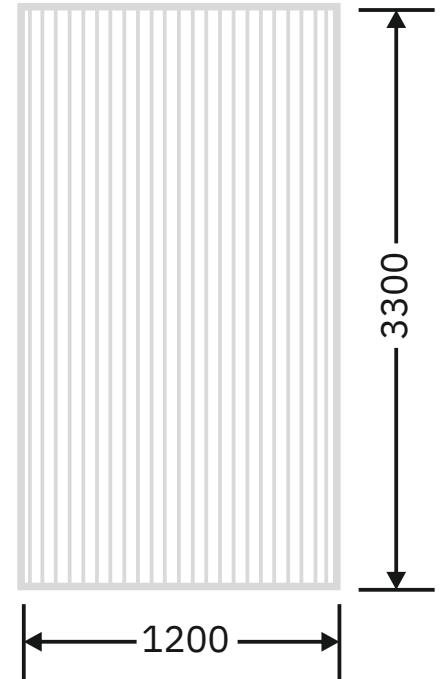

Flute Orientation