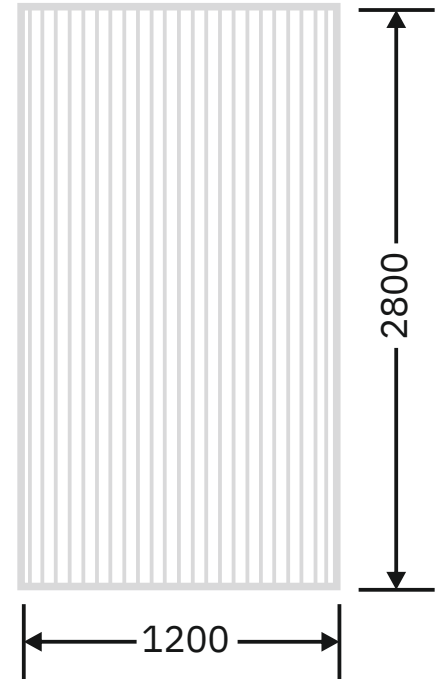

Flute Orientation