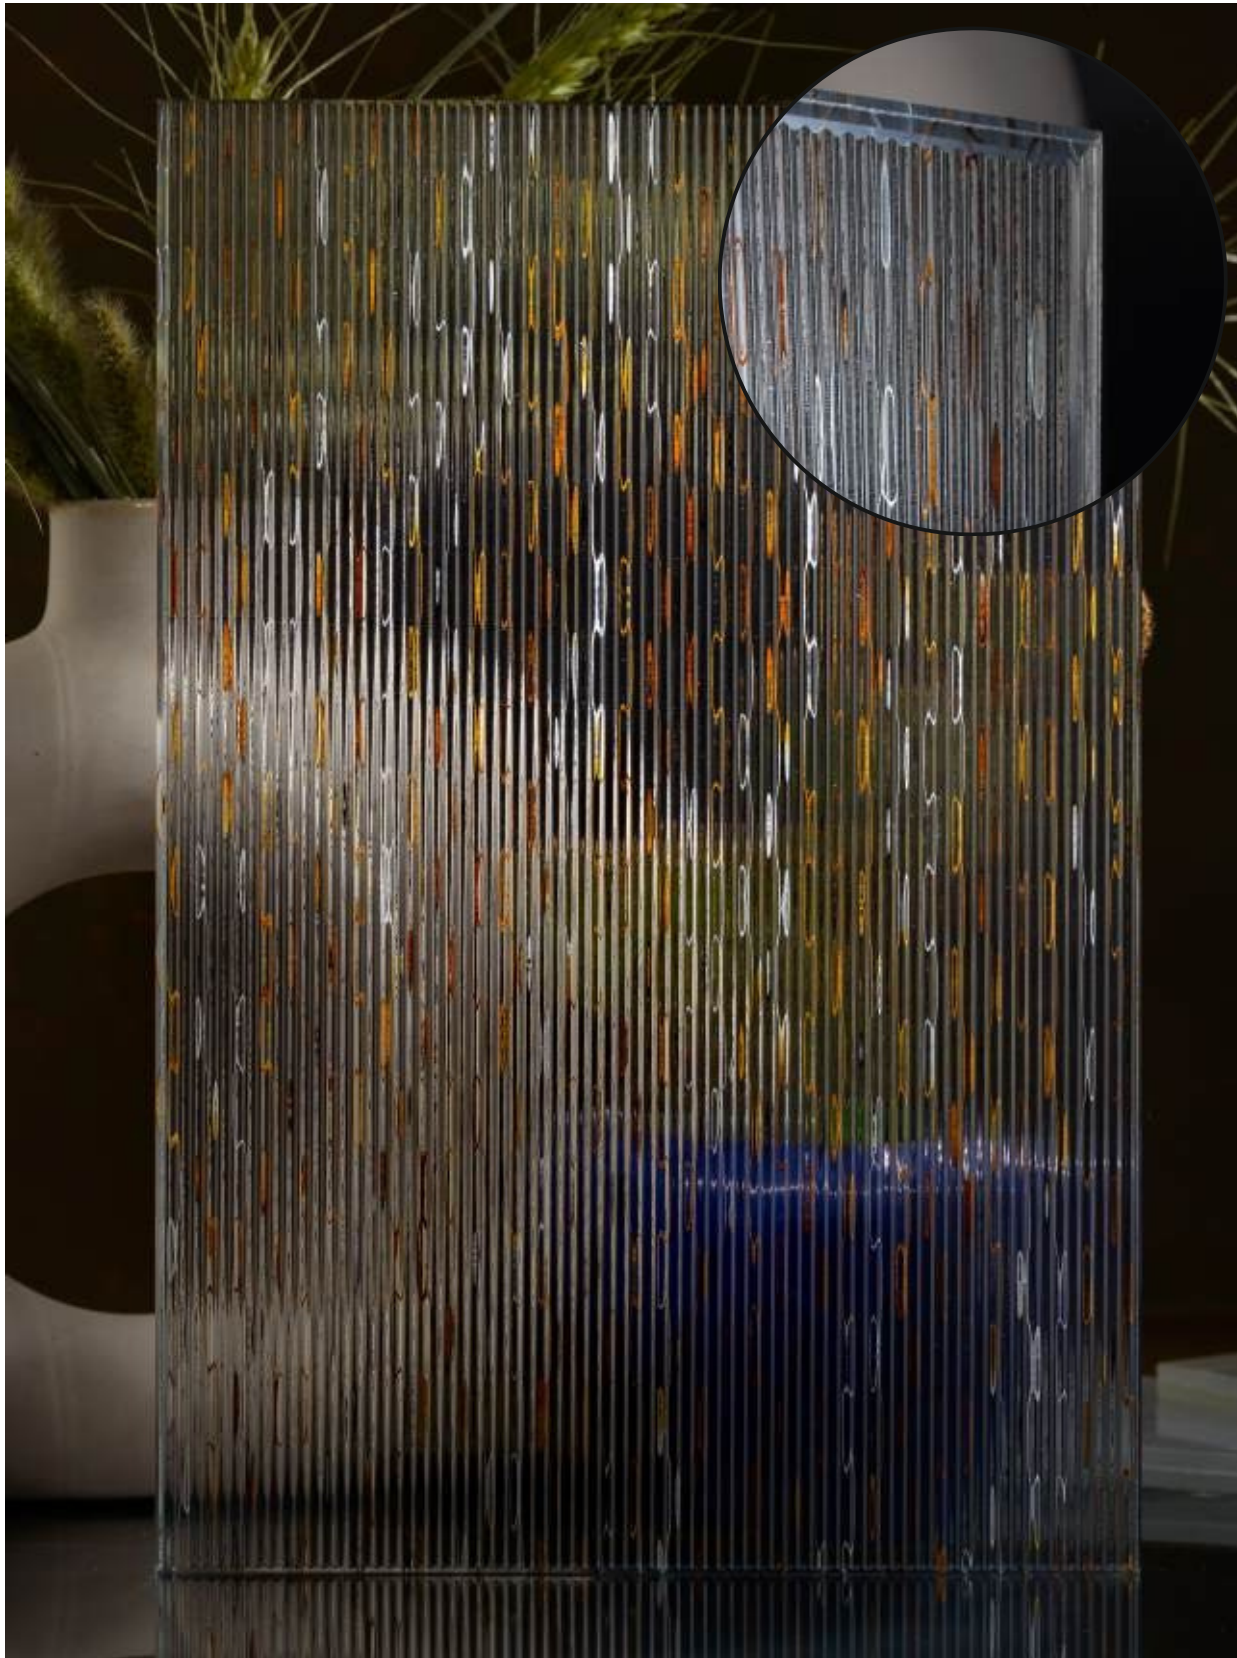

Flute Orientation

Article Code :OMP 120 Reeded  
Standard Size (WxH) : 1200x2800mm  
Finishes Available :Gloss  
Standard Thickness :8mm Laminated

\*This is a creative photograph. Actual product may vary.  
\*Color may vary lot to lot. please ask for fresh sample before placing order.