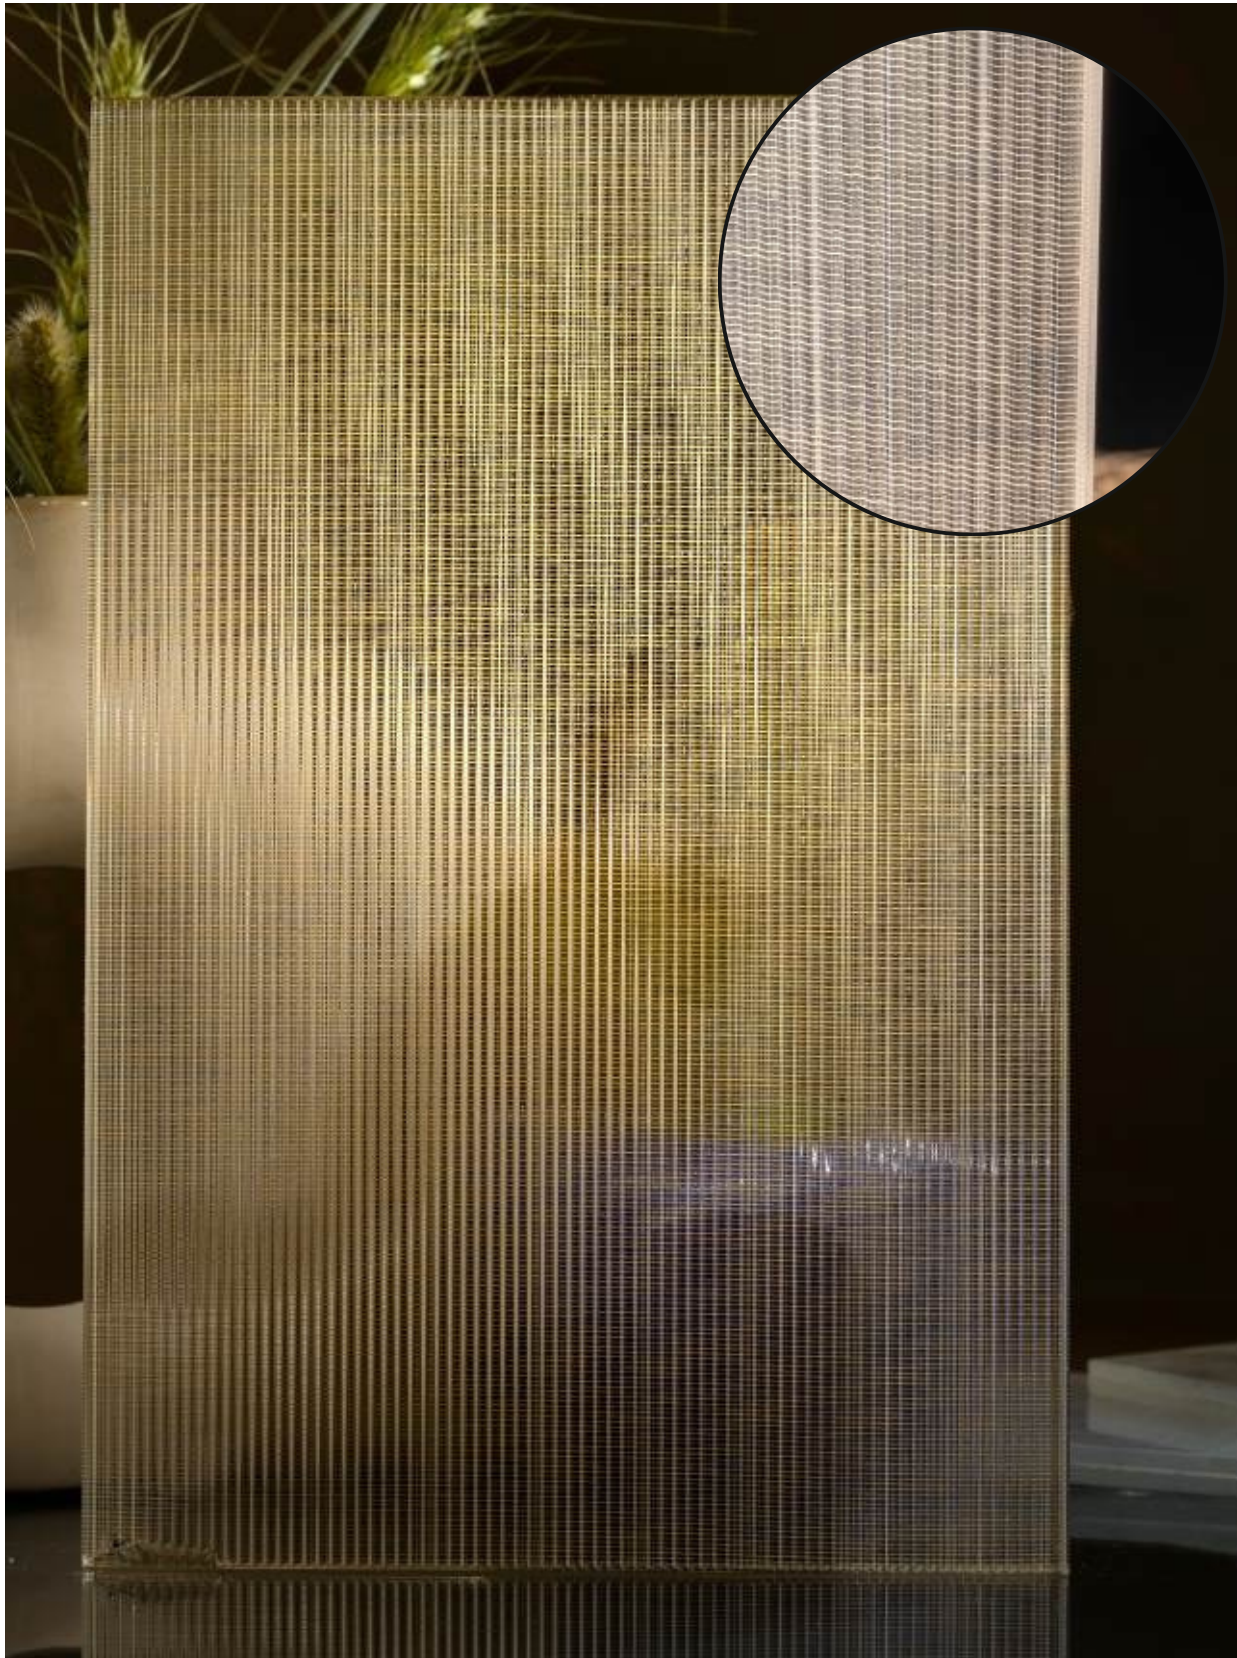

**Flute Orientation**

Article Code :OMP 108 Reeded  
Standard Size (WxH) : 1200x3300mm  
Finishes Available :Gloss  
Standard Thickness :8mm Laminated

\* This is a creative photograph. Actual product may vary.  
\* Color may vary lot to lot. please ask for fresh sample before placing order.