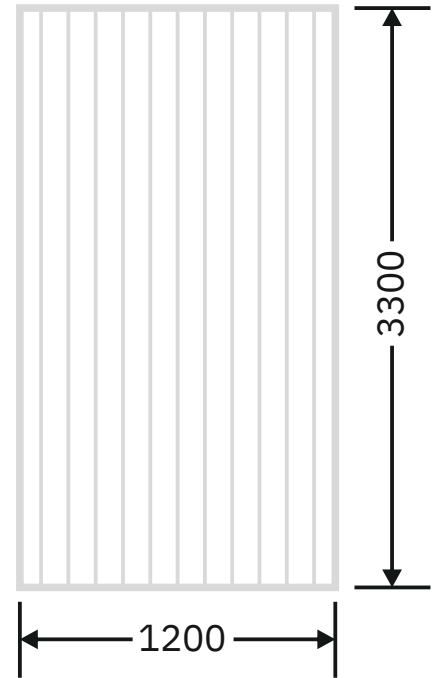

Fabric Orientation

Article Code :OMP 111 Grey Tinted
Standard Size (WxH) : 1200x3300mm
Finishes Available :Gloss
Standard Thickness :8mm Laminated

* This is a creative photograph. Actual product may vary.
* Color may vary lot to lot. please ask for fresh sample before placing order.