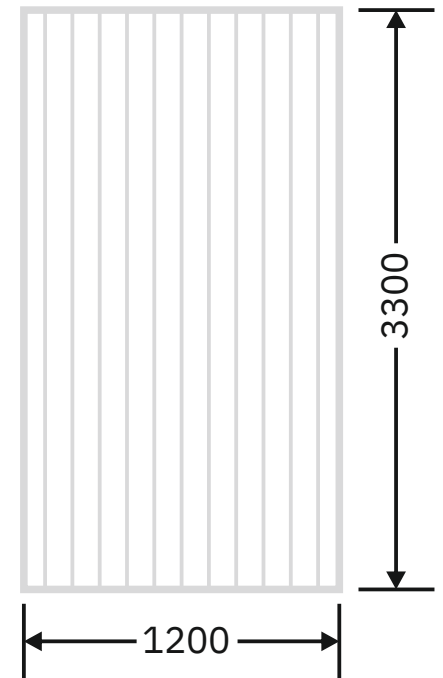

Fabric Orientation

Article Code :OMP 108 Brown Tinted
Standard Size (WxH) : 1200x3300mm
Finishes Available :Gloss
Standard Thickness :8mm Laminated

* This is a creative photograph. Actual product may vary.
* Color may vary lot to lot. please ask for fresh sample before placing order.