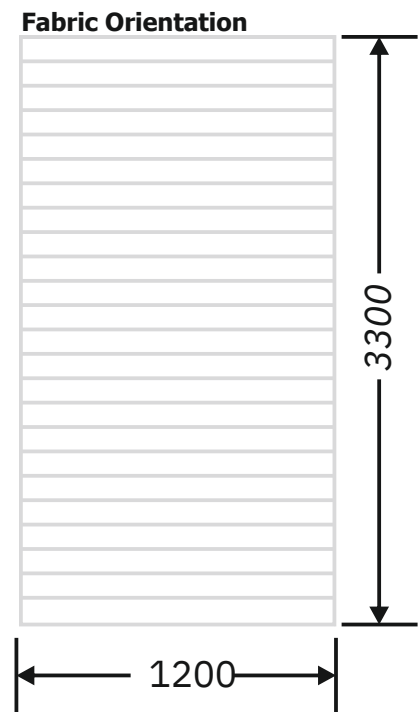

Article Code :OMP 106 Extra Clear  
Standard Size (WxH) : 1200x3300mm  
Finishes Available : Matte  
Standard Thickness :8mm Laminated

\* This is a creative photograph. Actual product may vary.  
\* Color may vary lot to lot. please ask for fresh sample before placing order.