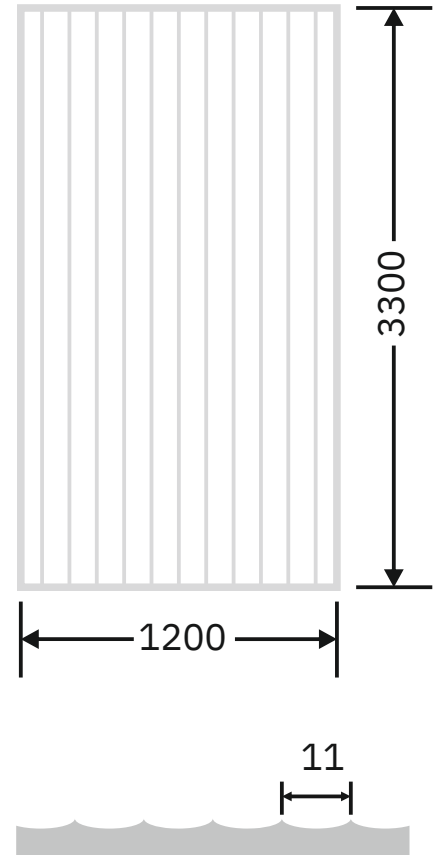

Flute Orientation