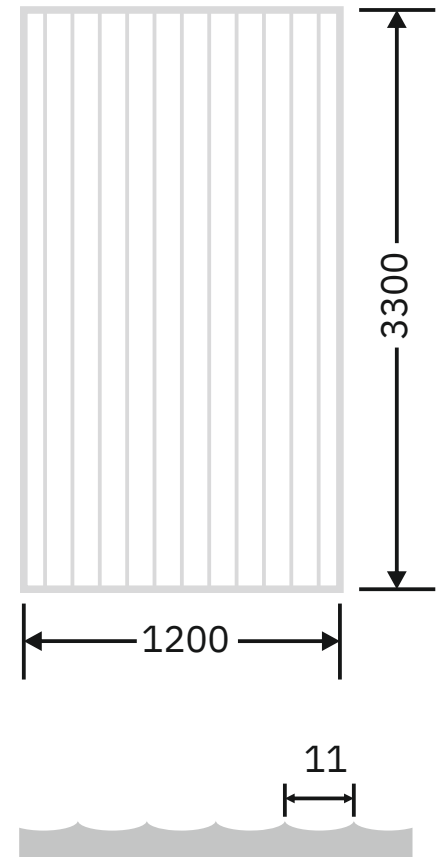

Flute Orientation