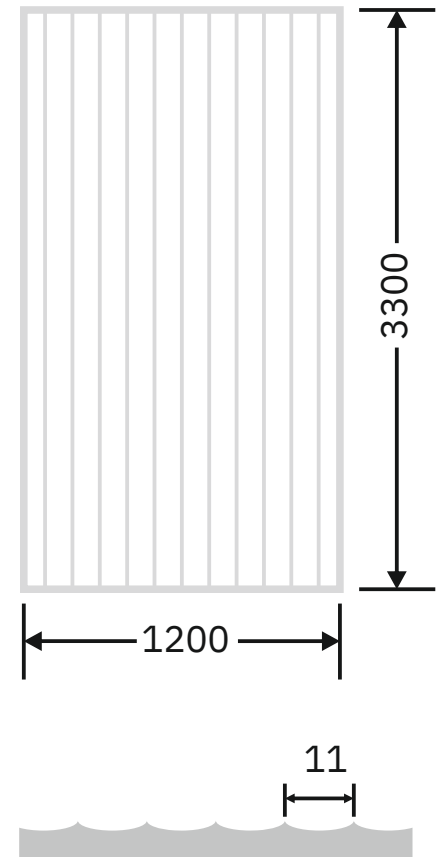

Flute Orientation