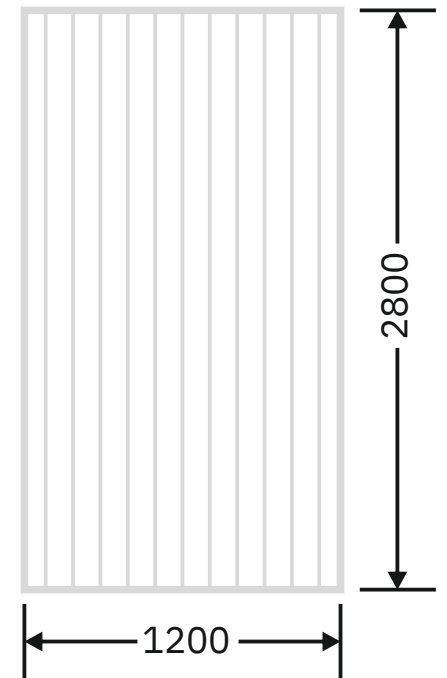

Fabric Orientation

Article Code :OMP 120Brown Tinted
Standard Size (WxH) : 1200x2800mm
Finishes Available :Gloss
Standard Thickness :8mm Laminated

*This is a creative photograph. Actual product may vary.
*Color may vary lot to lot. please ask for fresh sample before placing order.