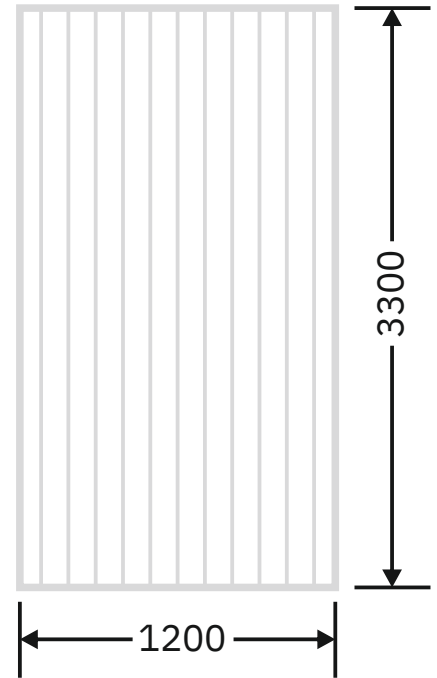

Fabric Orientation

Article Code :OMP 111 Extra Clear
Standard Size (WxH) : 1200x3300mm
Finishes Available :Gloss
Standard Thickness :8mm Laminated

* This is a creative photograph. Actual product may vary.
* Color may vary lot to lot. please ask for fresh sample before placing order.