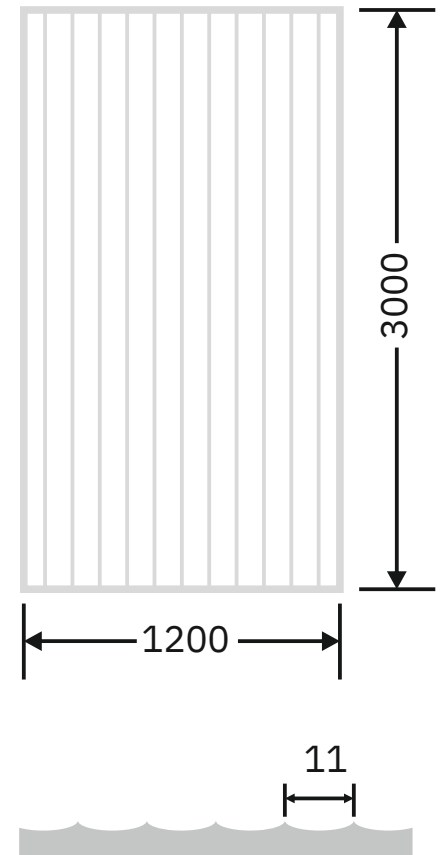

Flute Orientation

Article Code :OMP 128 Reeded
Standard Size (WxH) : 1200x3000mm
Finishes Available :Gloss
Standard Thickness :8mm Laminated

*This is a creative photograph. Actual product may vary.
*Color may vary lot to lot. please ask for fresh sample before placing order.