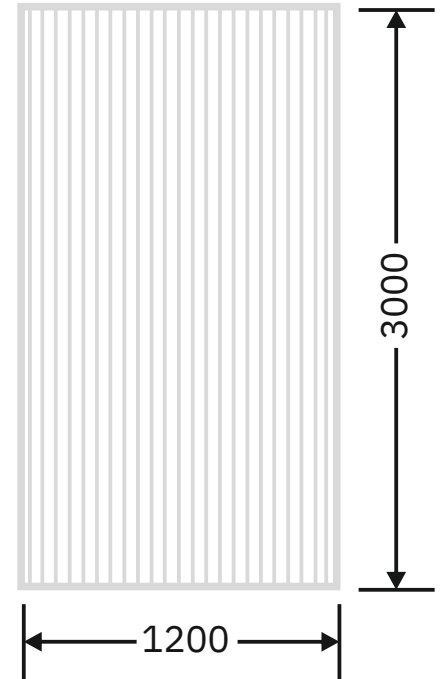

**Flute Orientation**

Article Code :OMP 129 Reeded  
Standard Size (WxH) : 1200x3000mm  
Finishes Available :Gloss  
Standard Thickness :8mm Laminated

\*This is a creative photograph. Actual product may vary.  
\*Color may vary lot to lot. please ask for fresh sample before placing order.

**Flute Orientation**

Article Code :OMP 129 Masterline  
Standard Size (WxH) : 1200x3000mm  
Finishes Available :Gloss  
Standard Thickness :8mm Laminated

\*This is a creative photograph. Actual product may vary.  
\*Color may vary lot to lot. please ask for fresh sample before placing order.