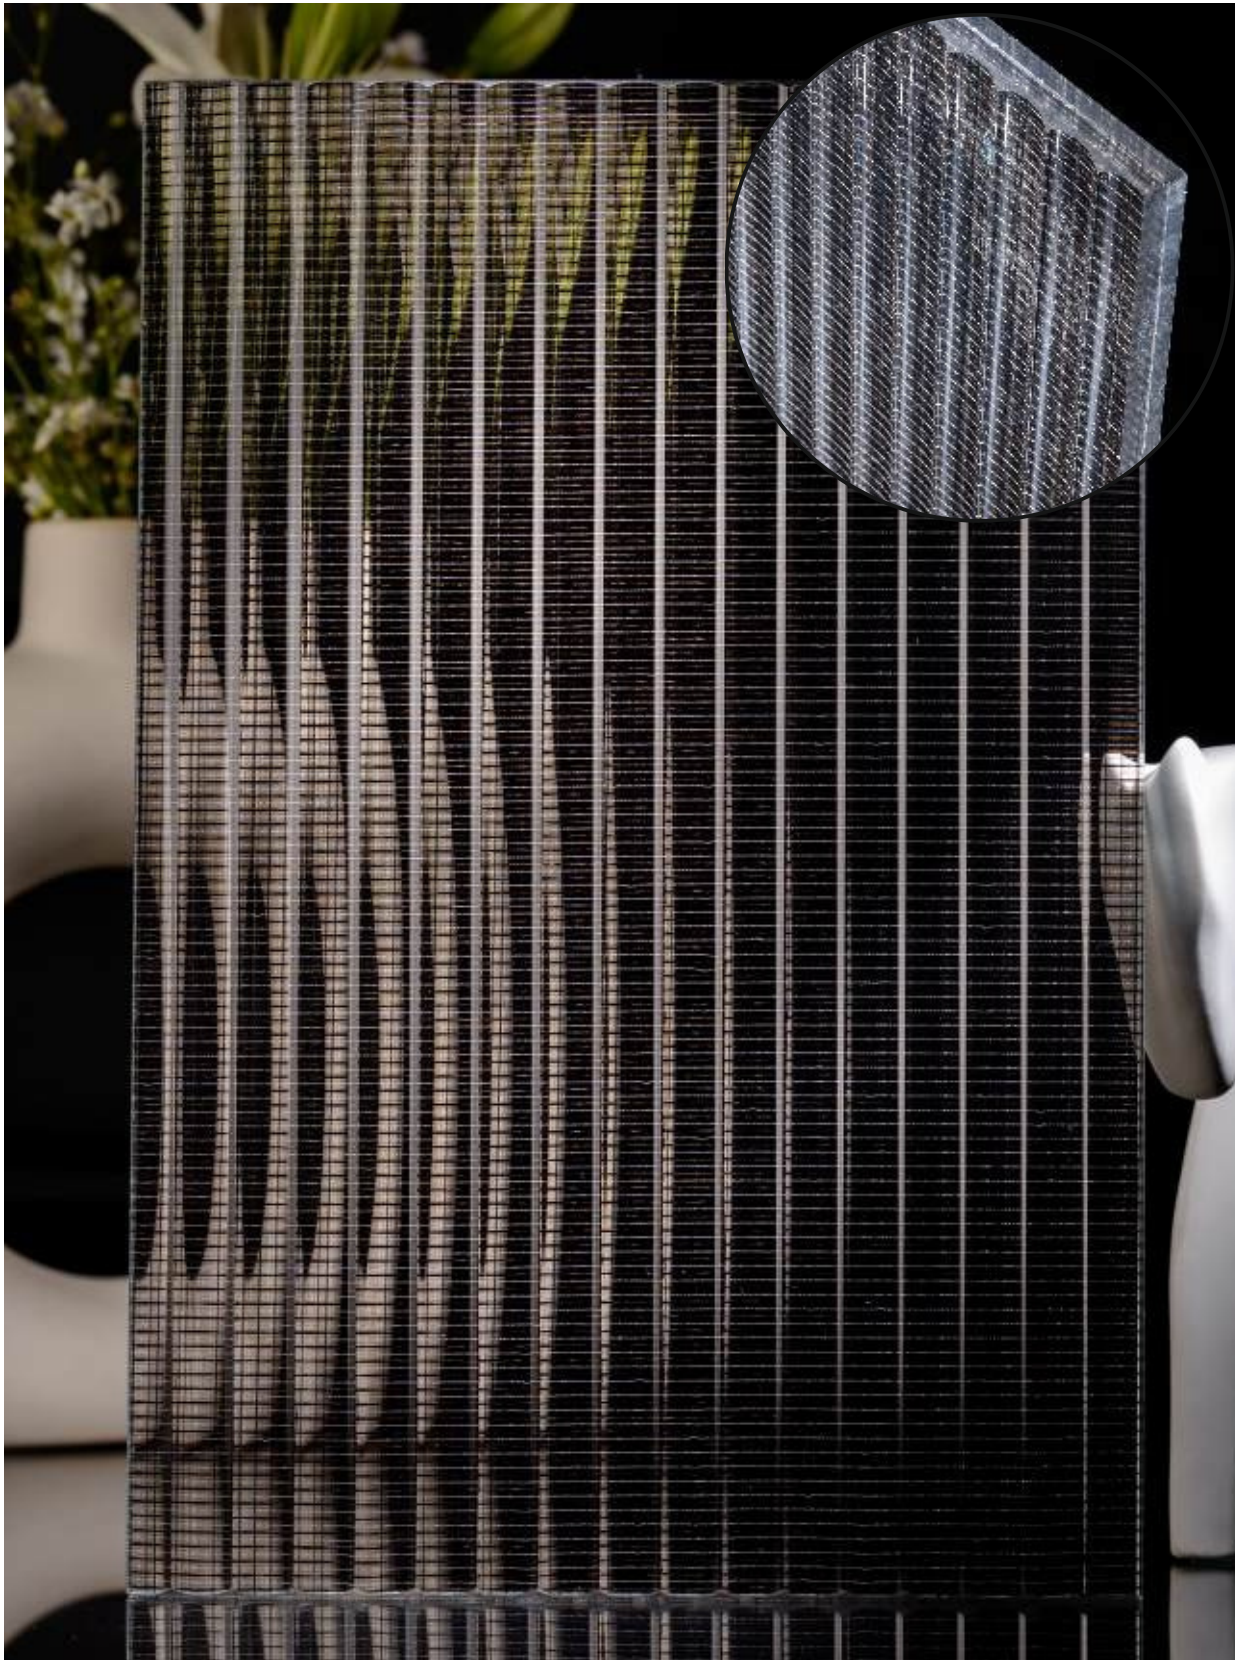

Flute Orientation

Article Code :OMP 127 Reeded
Standard Size (WxH) : 1200x3000mm
Finishes Available :Gloss
Standard Thickness :8mm Laminated

*This is a creative photograph. Actual product may vary.
*Color may vary lot to lot. please ask for fresh sample before placing order.