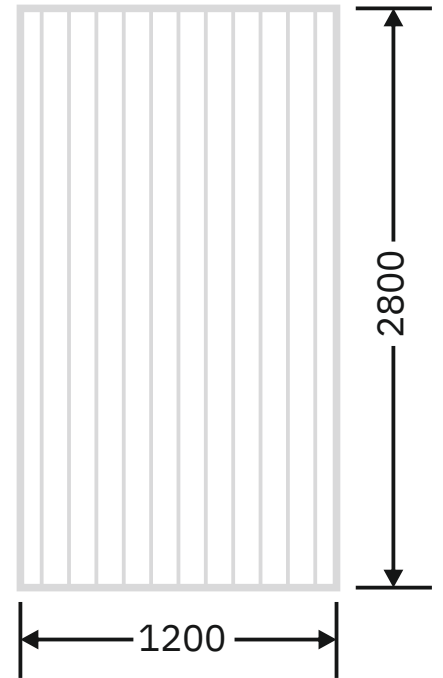

Fabric Orientation

Article Code :OMP 120 Grey Tinted -14
Standard Size (WxH) : 1200x2800mm
Finishes Available :Gloss
Standard Thickness :8mm Laminated

*This is a creative photograph. Actual product may vary.
*Color may vary lot to lot. please ask for fresh sample before placing order.