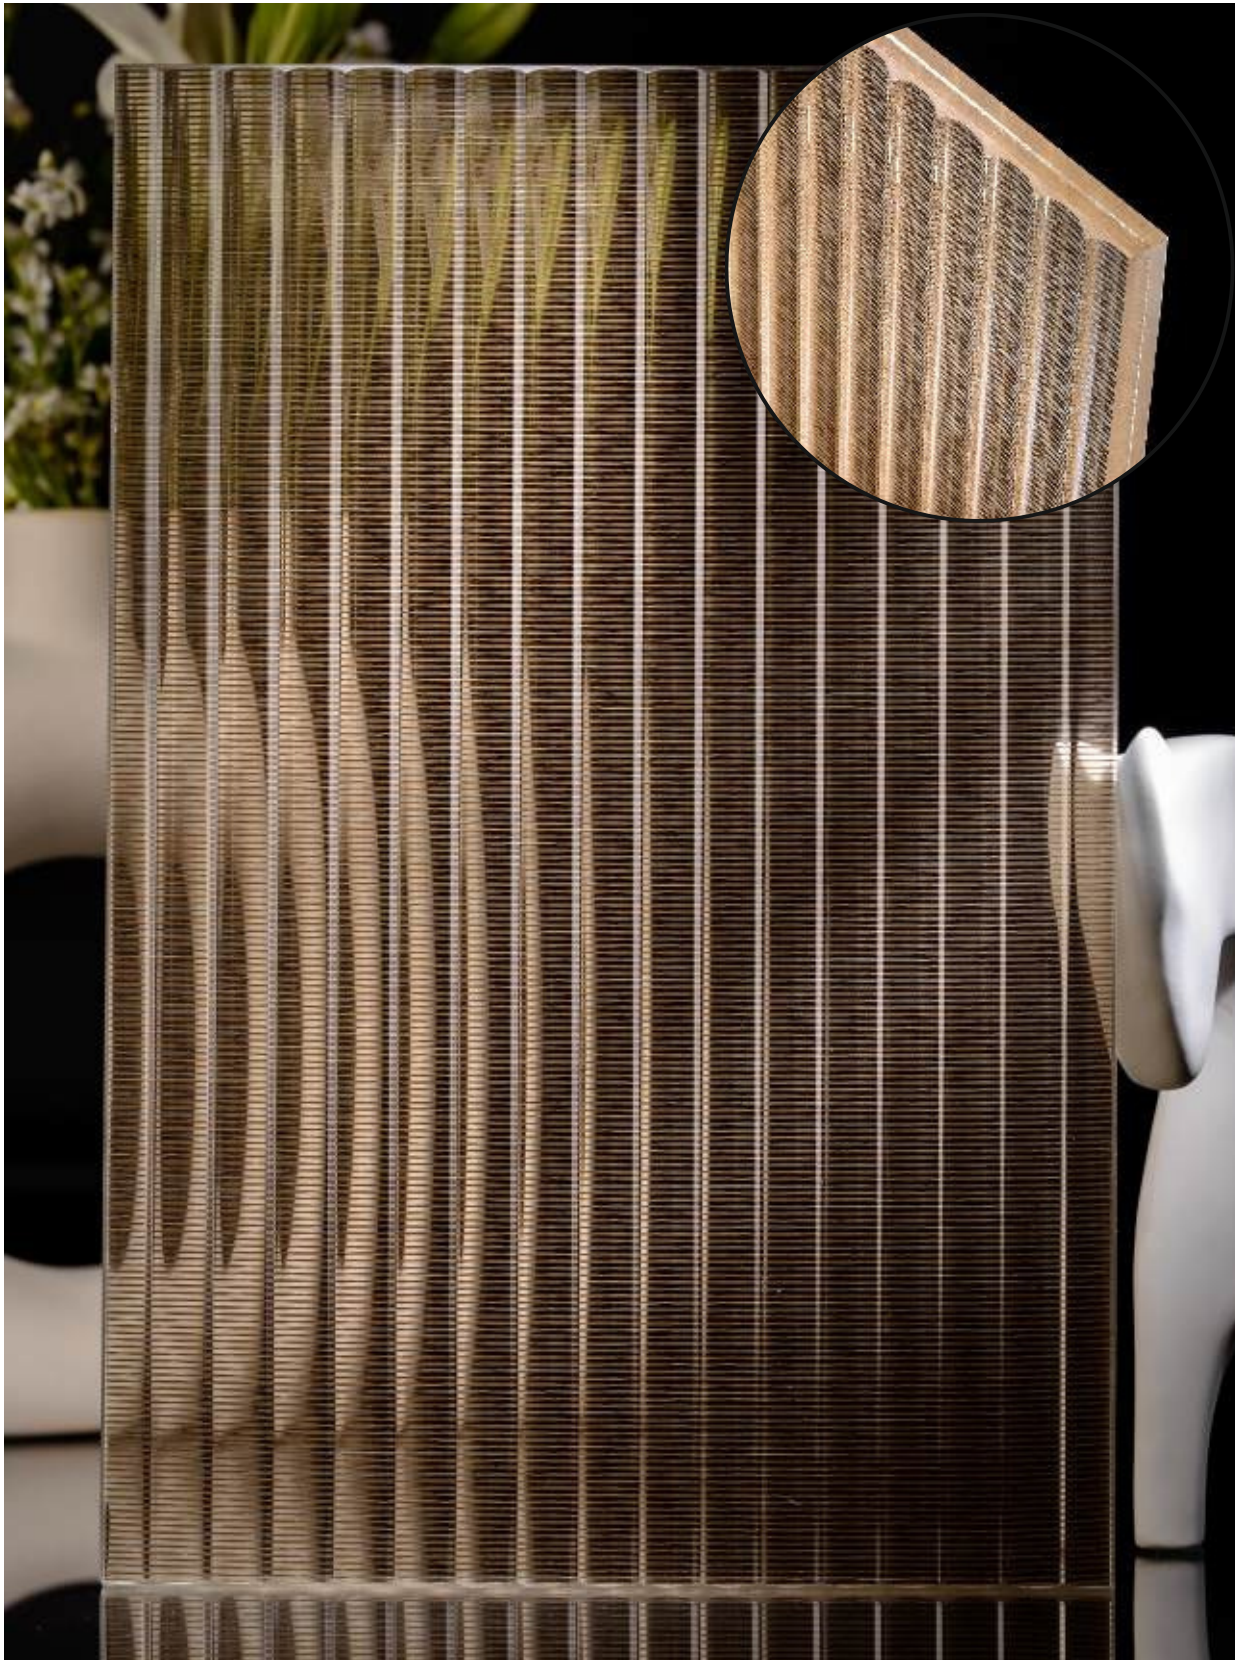

Flute Orientation

Article Code :OMP 129 Reeded
Standard Size (WxH) : 1200x3000mm
Finishes Available :Gloss
Standard Thickness :8mm Laminated

*This is a creative photograph. Actual product may vary.
*Color may vary lot to lot. please ask for fresh sample before placing order.