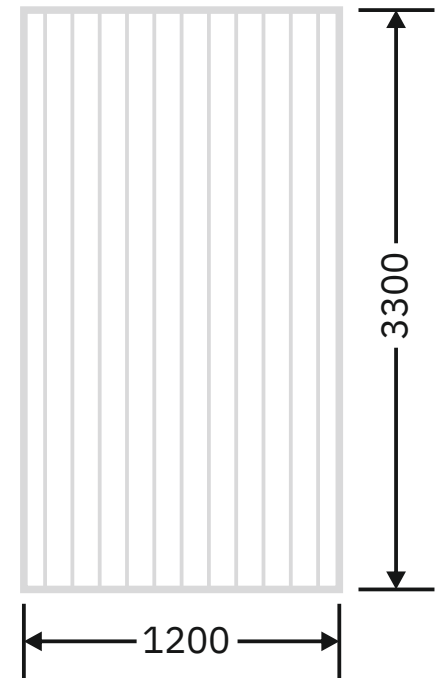

Fabric Orientation

Article Code :OMP 109 Grey Tinted
Standard Size (WxH) : 1200x3300mm
Finishes Available :Gloss
Standard Thickness :8mm Laminated

* This is a creative photograph. Actual product may vary.
* Color may vary lot to lot. please ask for fresh sample before placing order.