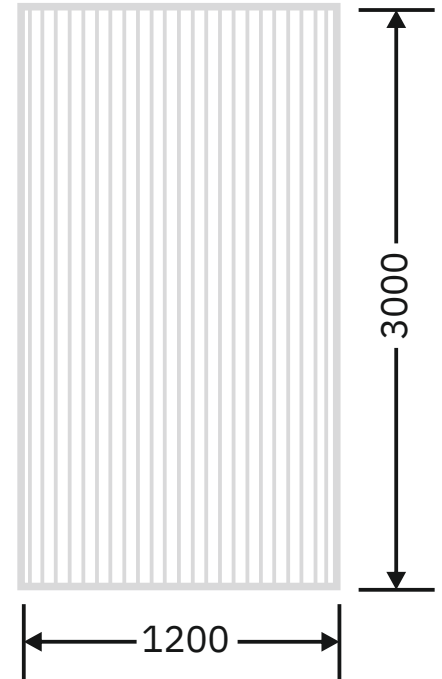

**Flute Orientation**

Article Code :OMP 129 Masterline  
Standard Size (WxH) : 1200x3000mm  
Finishes Available :Gloss  
Standard Thickness :8mm Laminated

\*This is a creative photograph. Actual product may vary.  
\*Color may vary lot to lot. please ask for fresh sample before placing order.

**Flute Orientation**

Article Code :OMP 133  
Standard Size (WxH) : 1200x3000mm  
Finishes Available :Gloss  
Standard Thickness :8mm Laminated

\*This is a creative photograph. Actual product may vary.  
\*Color may vary lot to lot. please ask for fresh sample before placing order.

**Flute Orientation**

Article Code :OMP 134  
Standard Size (WxH) : 1200x3000mm  
Finishes Available :Gloss  
Standard Thickness :8mm Laminated

\*This is a creative photograph. Actual product may vary.  
\*Color may vary lot to lot. please ask for fresh sample before placing order.