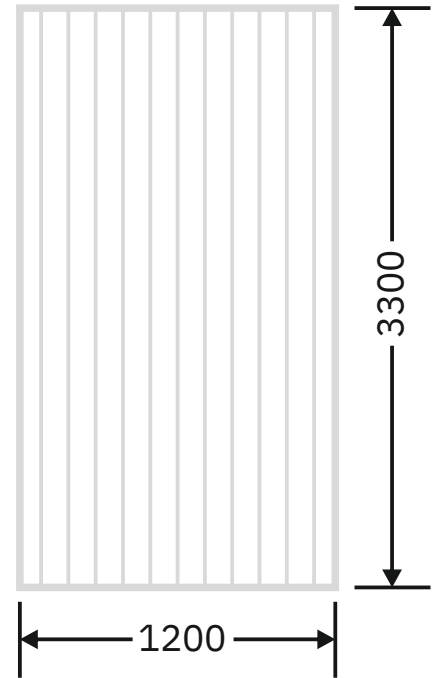

Fabric Orientation

Article Code :OMP 109 Extra Clear
Standard Size (WxH) : 1200x3300mm
Finishes Available :Matte
Standard Thickness :8mm Laminated

* This is a creative photograph. Actual product may vary.
* Color may vary lot to lot. please ask for fresh sample before placing order.