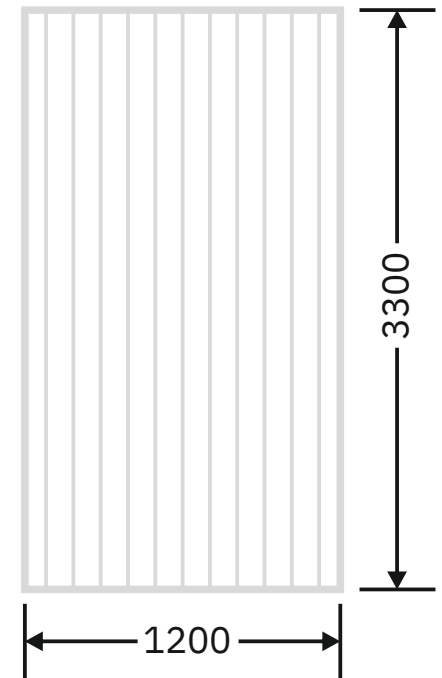

Fabric Orientation

Article Code :OMP 108 Grey Tinted
Standard Size (WxH) : 1200x3300mm
Finishes Available :Gloss
Standard Thickness :8mm Laminated

* This is a creative photograph. Actual product may vary.
* Color may vary lot to lot. please ask for fresh sample before placing order.