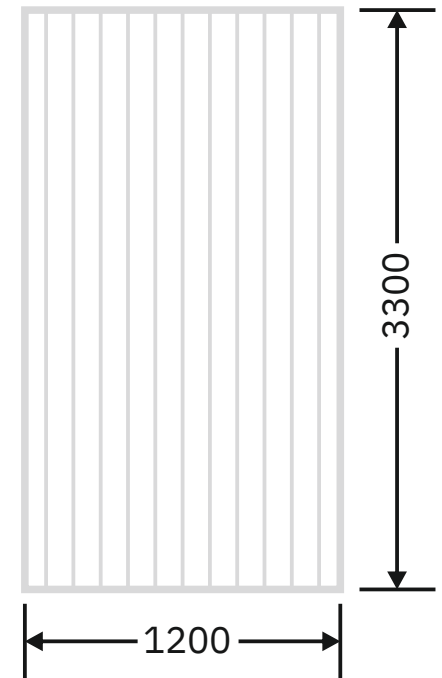

Fabric Orientation

Article Code :OMP 111 Extra Clear
Standard Size (WxH) : 1200x3300mm
Finishes Available :Matte
Standard Thickness :8mm Laminated

* This is a creative photograph. Actual product may vary.
* Color may vary lot to lot. please ask for fresh sample before placing order.