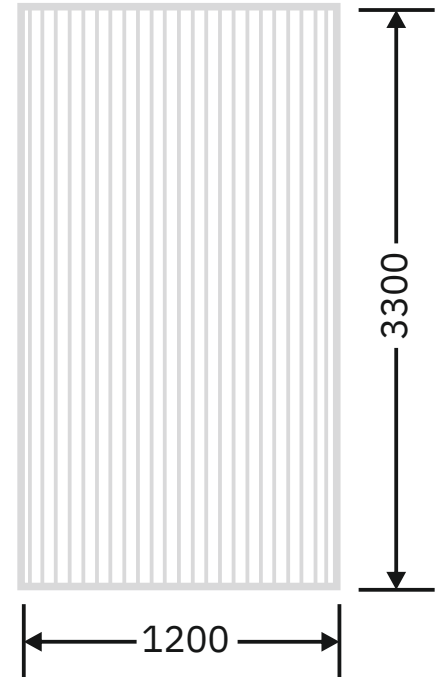

Flute Orientation