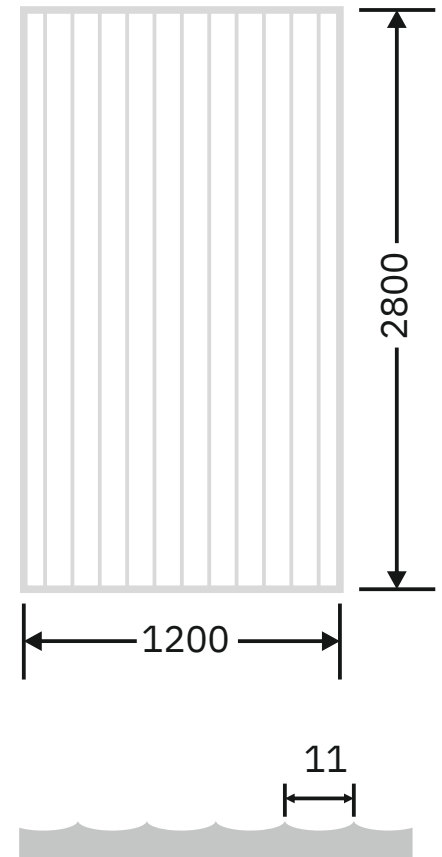

Flute Orientation