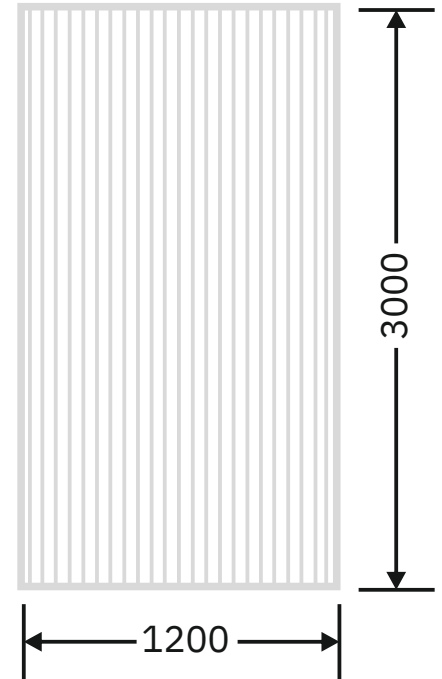

**Flute Orientation**

Article Code :OMP 128 Reeded  
Standard Size (WxH) : 1200x3000mm  
Finishes Available :Gloss  
Standard Thickness :8mm Laminated

\*This is a creative photograph. Actual product may vary.  
\*Color may vary lot to lot. please ask for fresh sample before placing order.

**Flute Orientation**

Article Code :OMP 128 Masterline  
Standard Size (WxH) : 1200x3000mm  
Finishes Available :Gloss  
Standard Thickness :8mm Laminated

\*This is a creative photograph. Actual product may vary.  
\*Color may vary lot to lot. please ask for fresh sample before placing order.