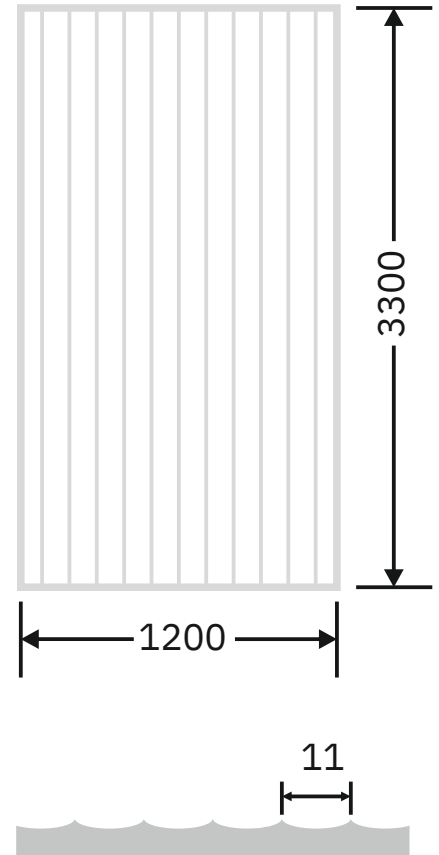

Flute Orientation