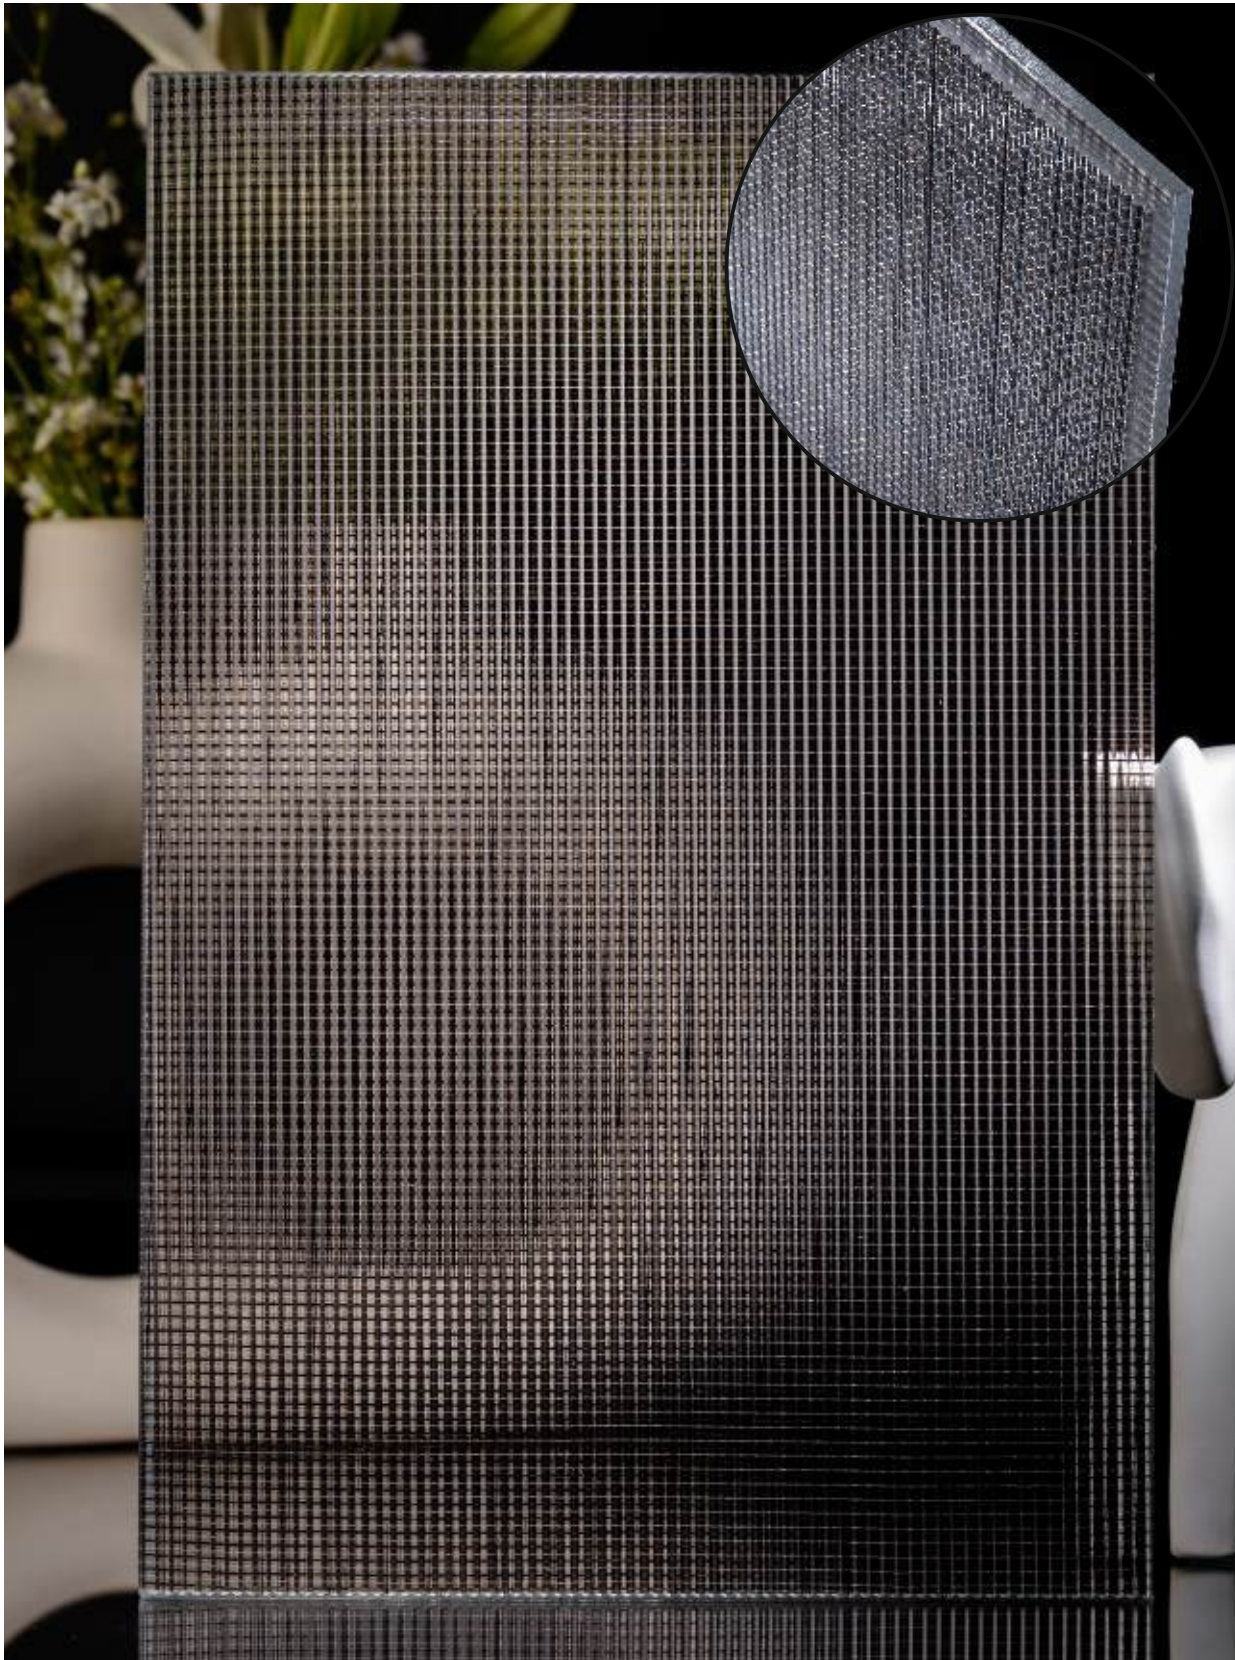

Flute Orientation

Article Code :OMP 127 Masterline
Standard Size (WxH) : 1200x3000mm
Finishes Available :Gloss
Standard Thickness :8mm Laminated

*This is a creative photograph. Actual product may vary.
*Color may vary lot to lot. please ask for fresh sample before placing order.