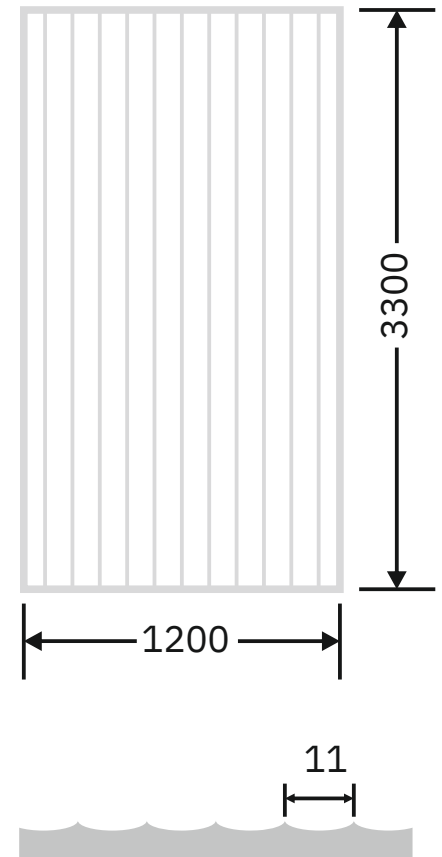

Flute Orientation