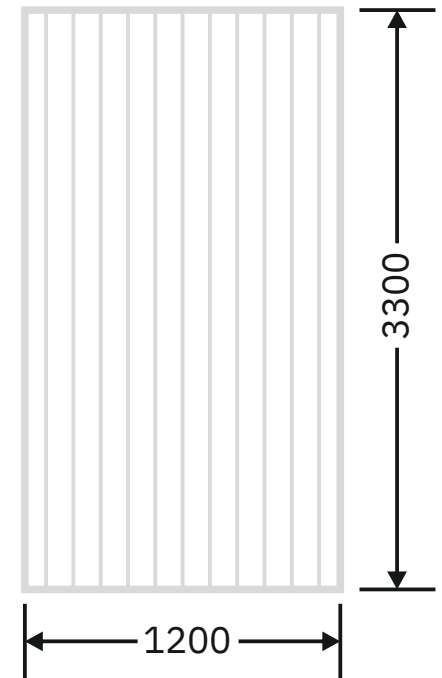

Fabric Orientation

Article Code :OMP 108 Extra Clear
Standard Size (WxH) : 1200x3300mm
Finishes Available :Matte
Standard Thickness :8mm Laminated

* This is a creative photograph. Actual product may vary.
* Color may vary lot to lot. please ask for fresh sample before placing order.