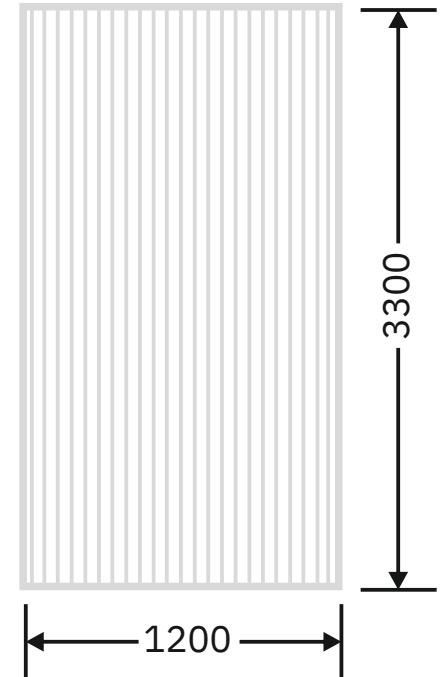

Flute Orientation