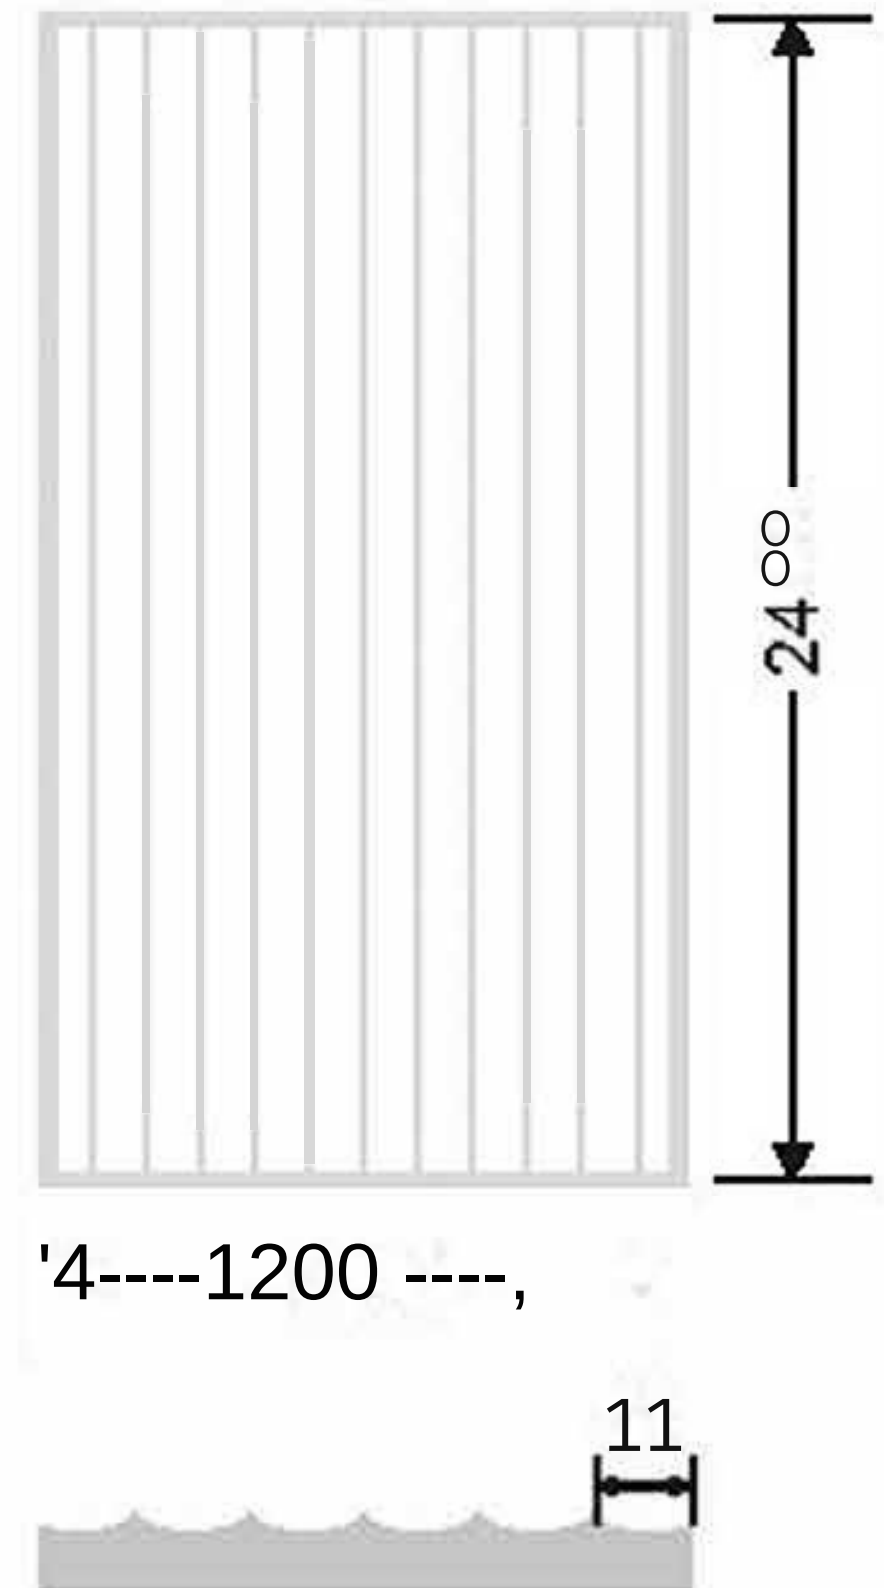

Flute Orientation