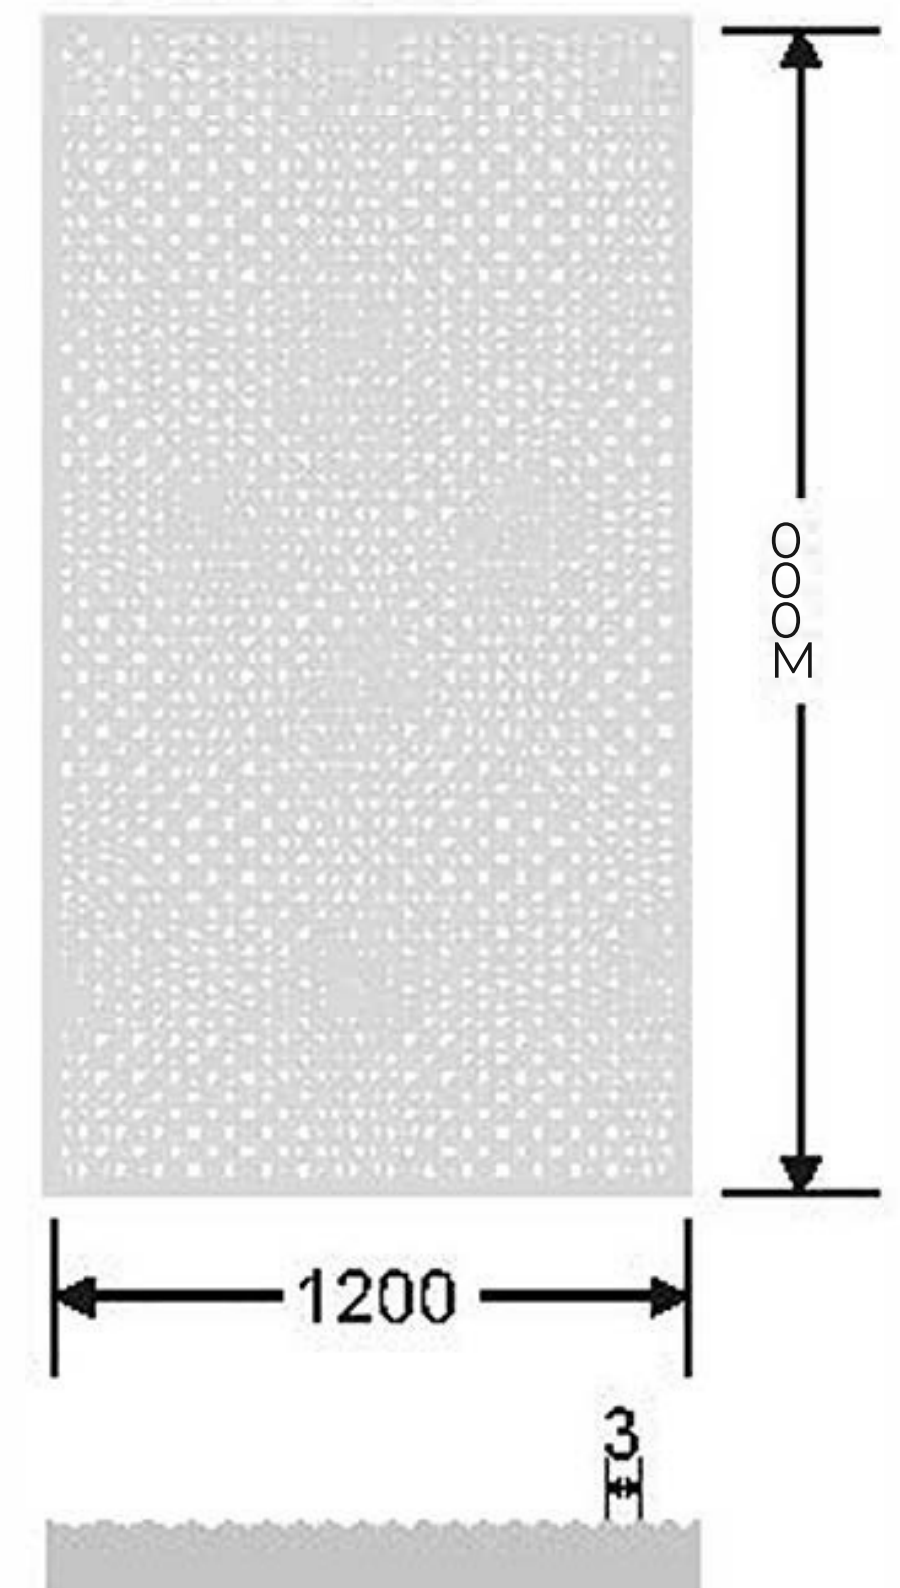

Flute Orientation