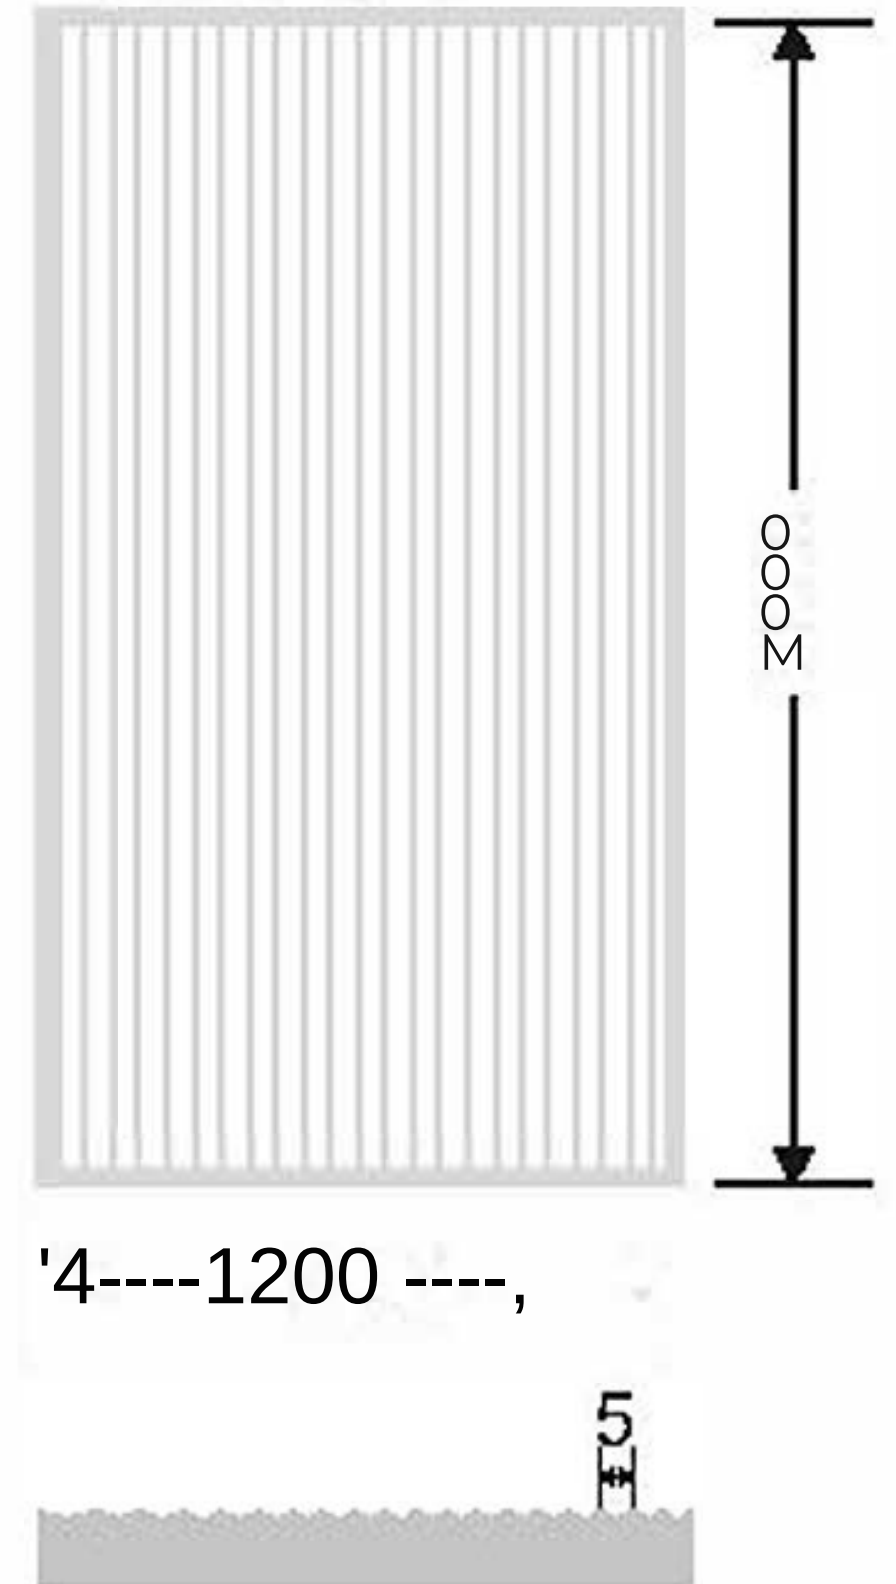

Flute Orientation