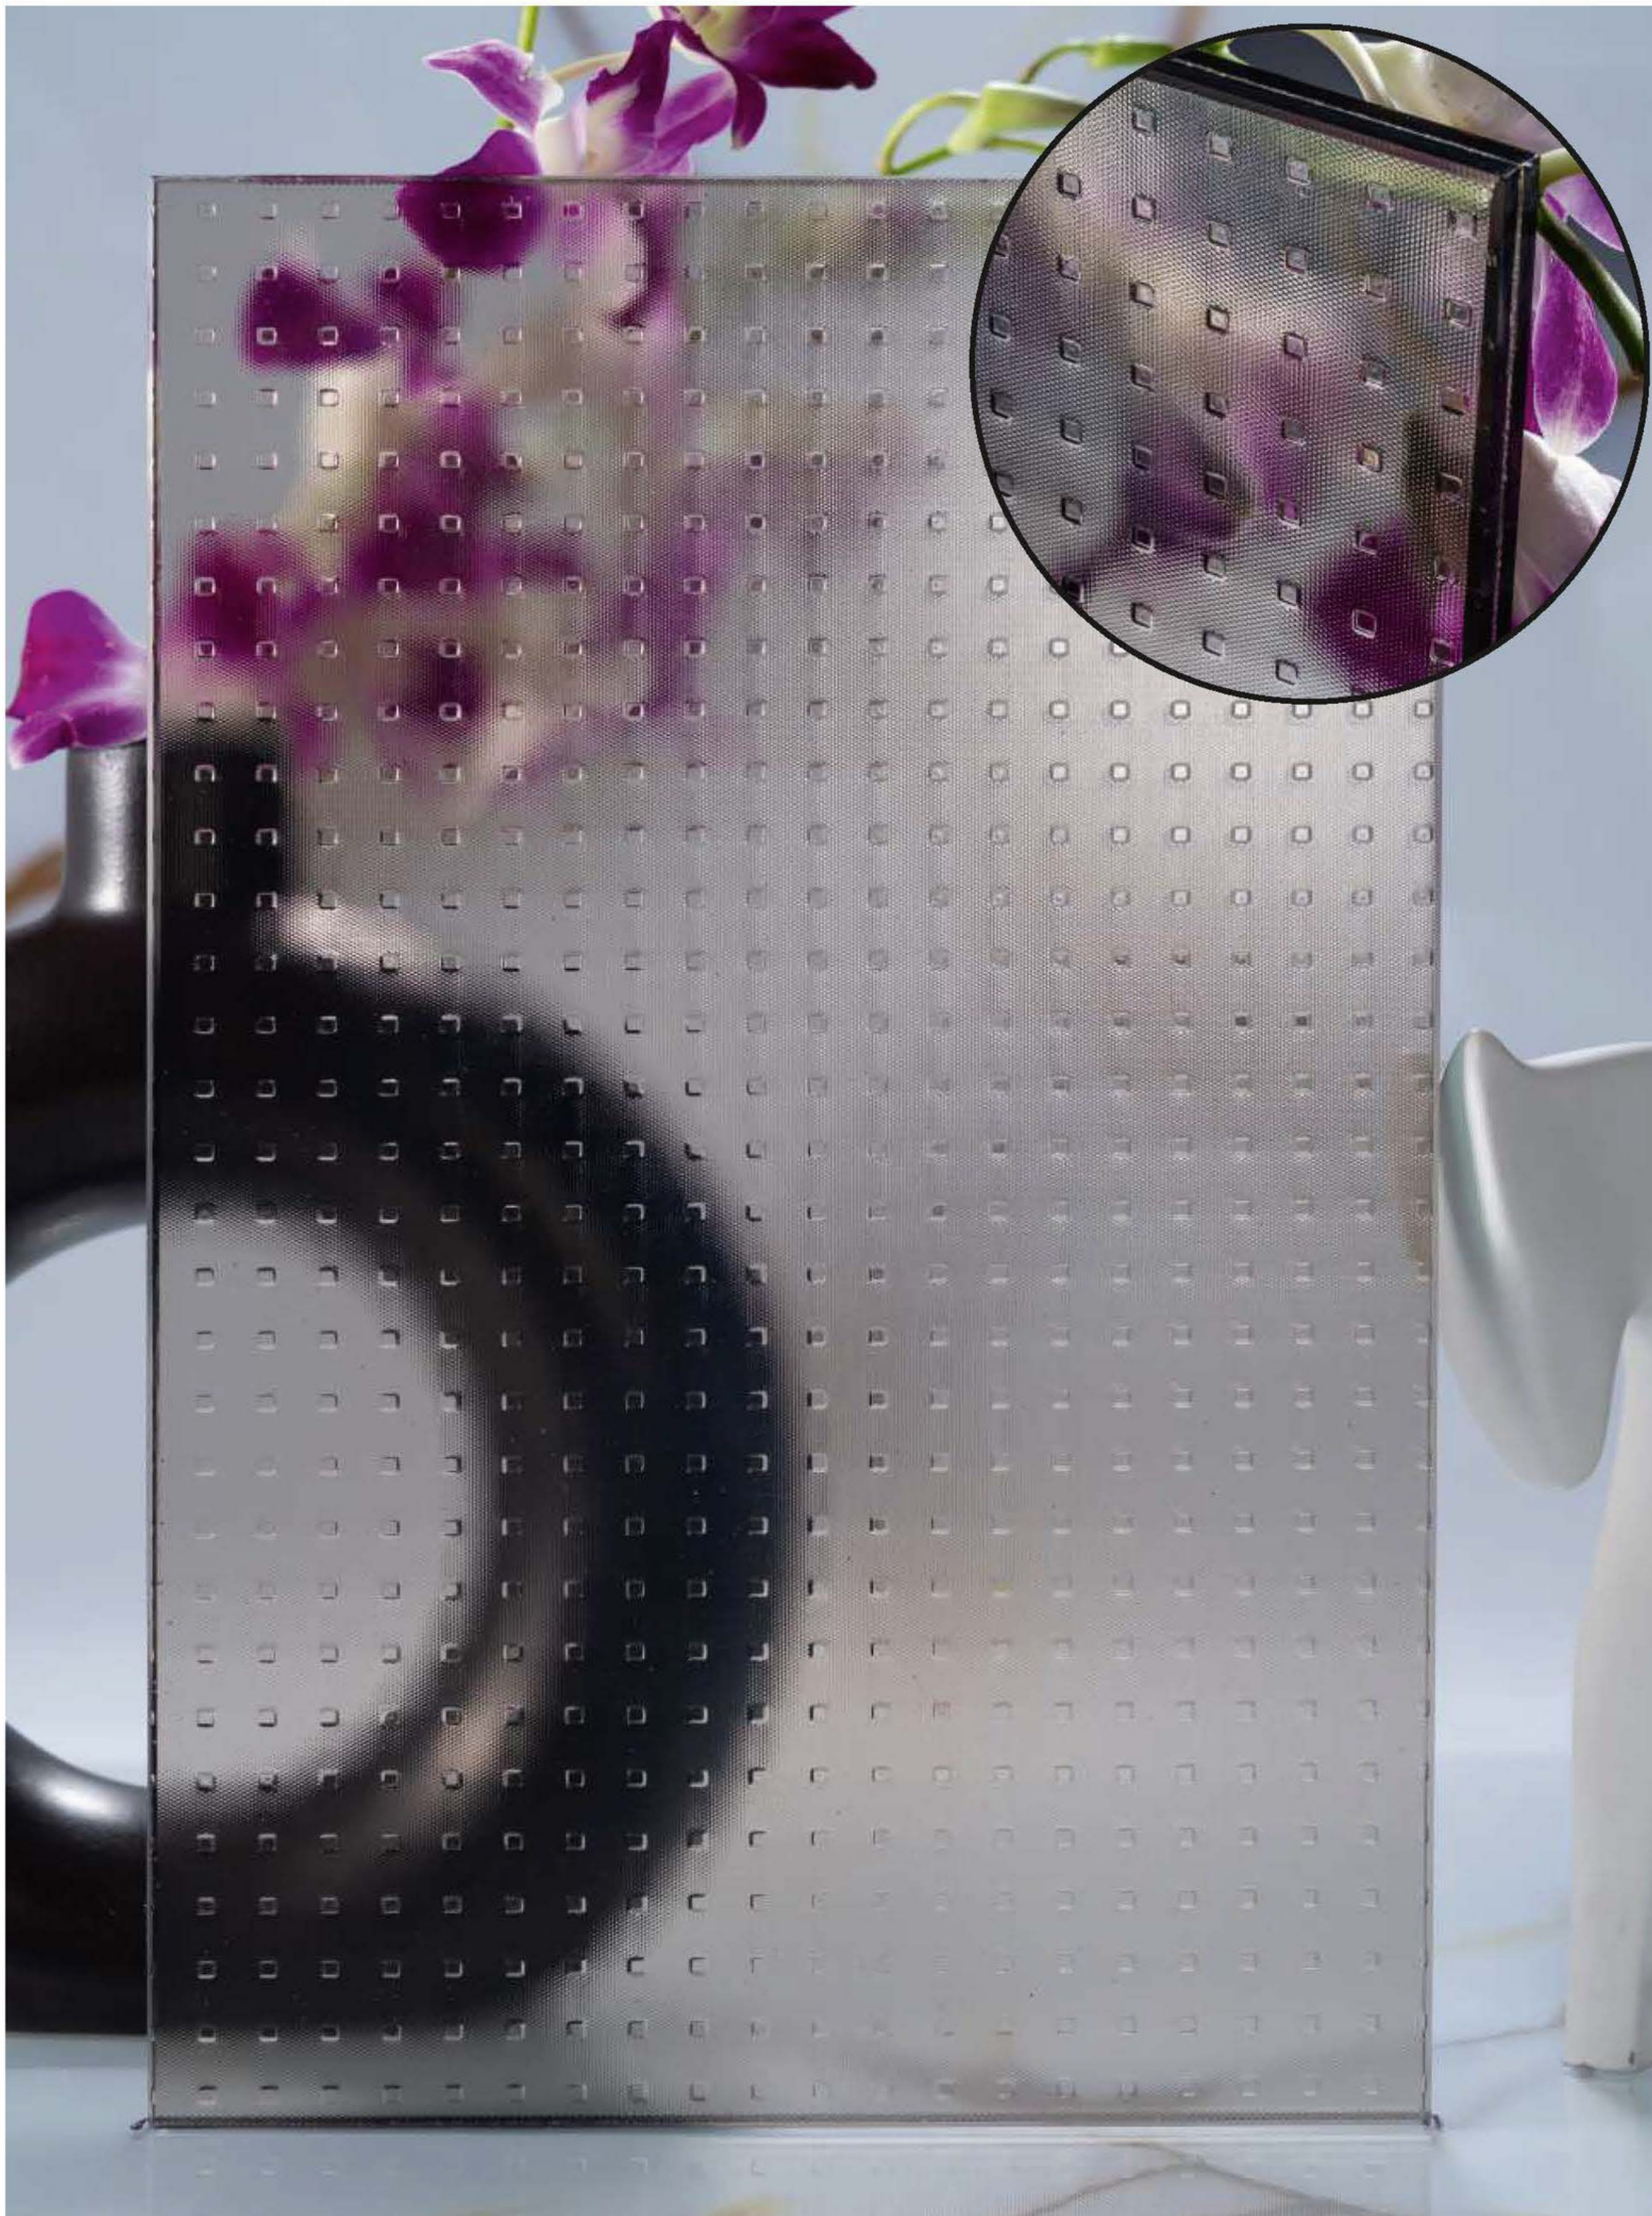

Article Code Mist Square Brown Tinted
Standard Size (WxH):1200x3000mm
Standard Thickness 10mm Laminated

*This is a creative photograph. Actual product may vary.
*Color may vary lot to lot. please ask for fresh sample before placing order.