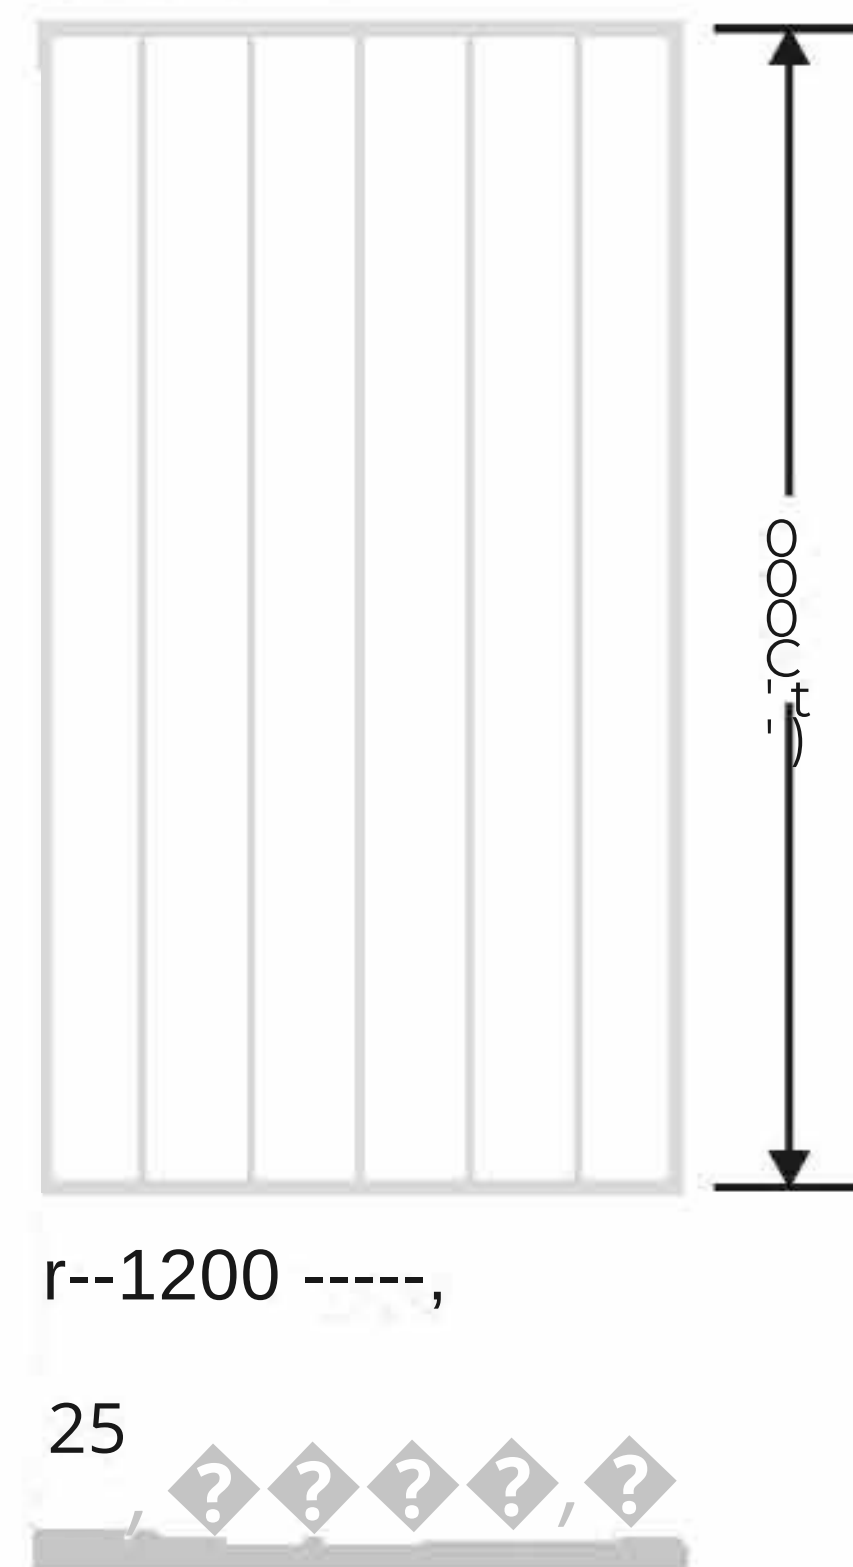

Line Orientation