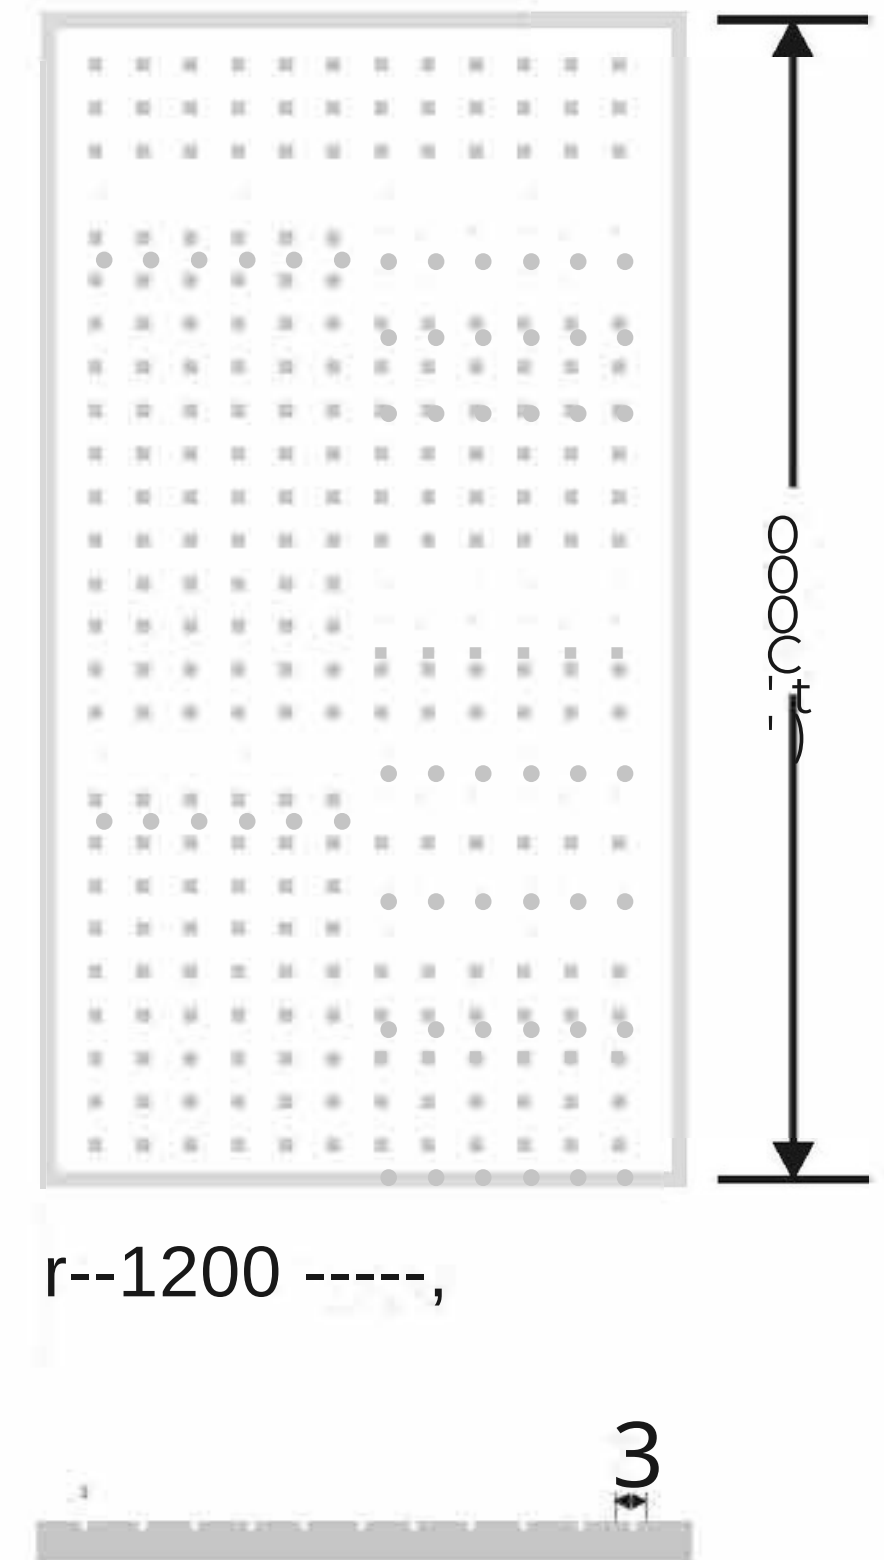

Partten Orientation