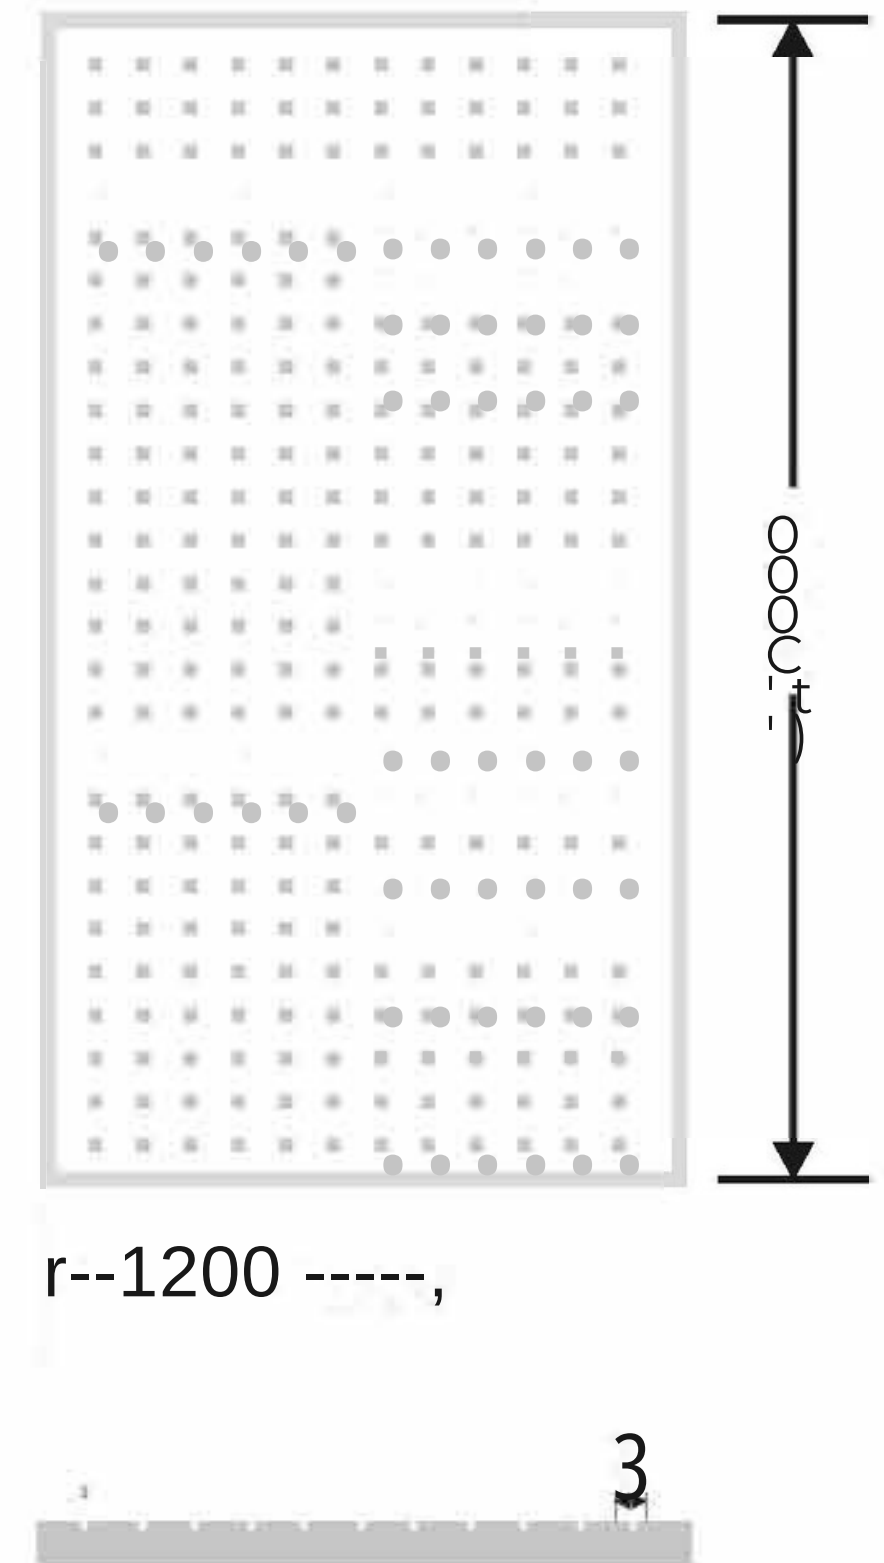

Partten Orientation