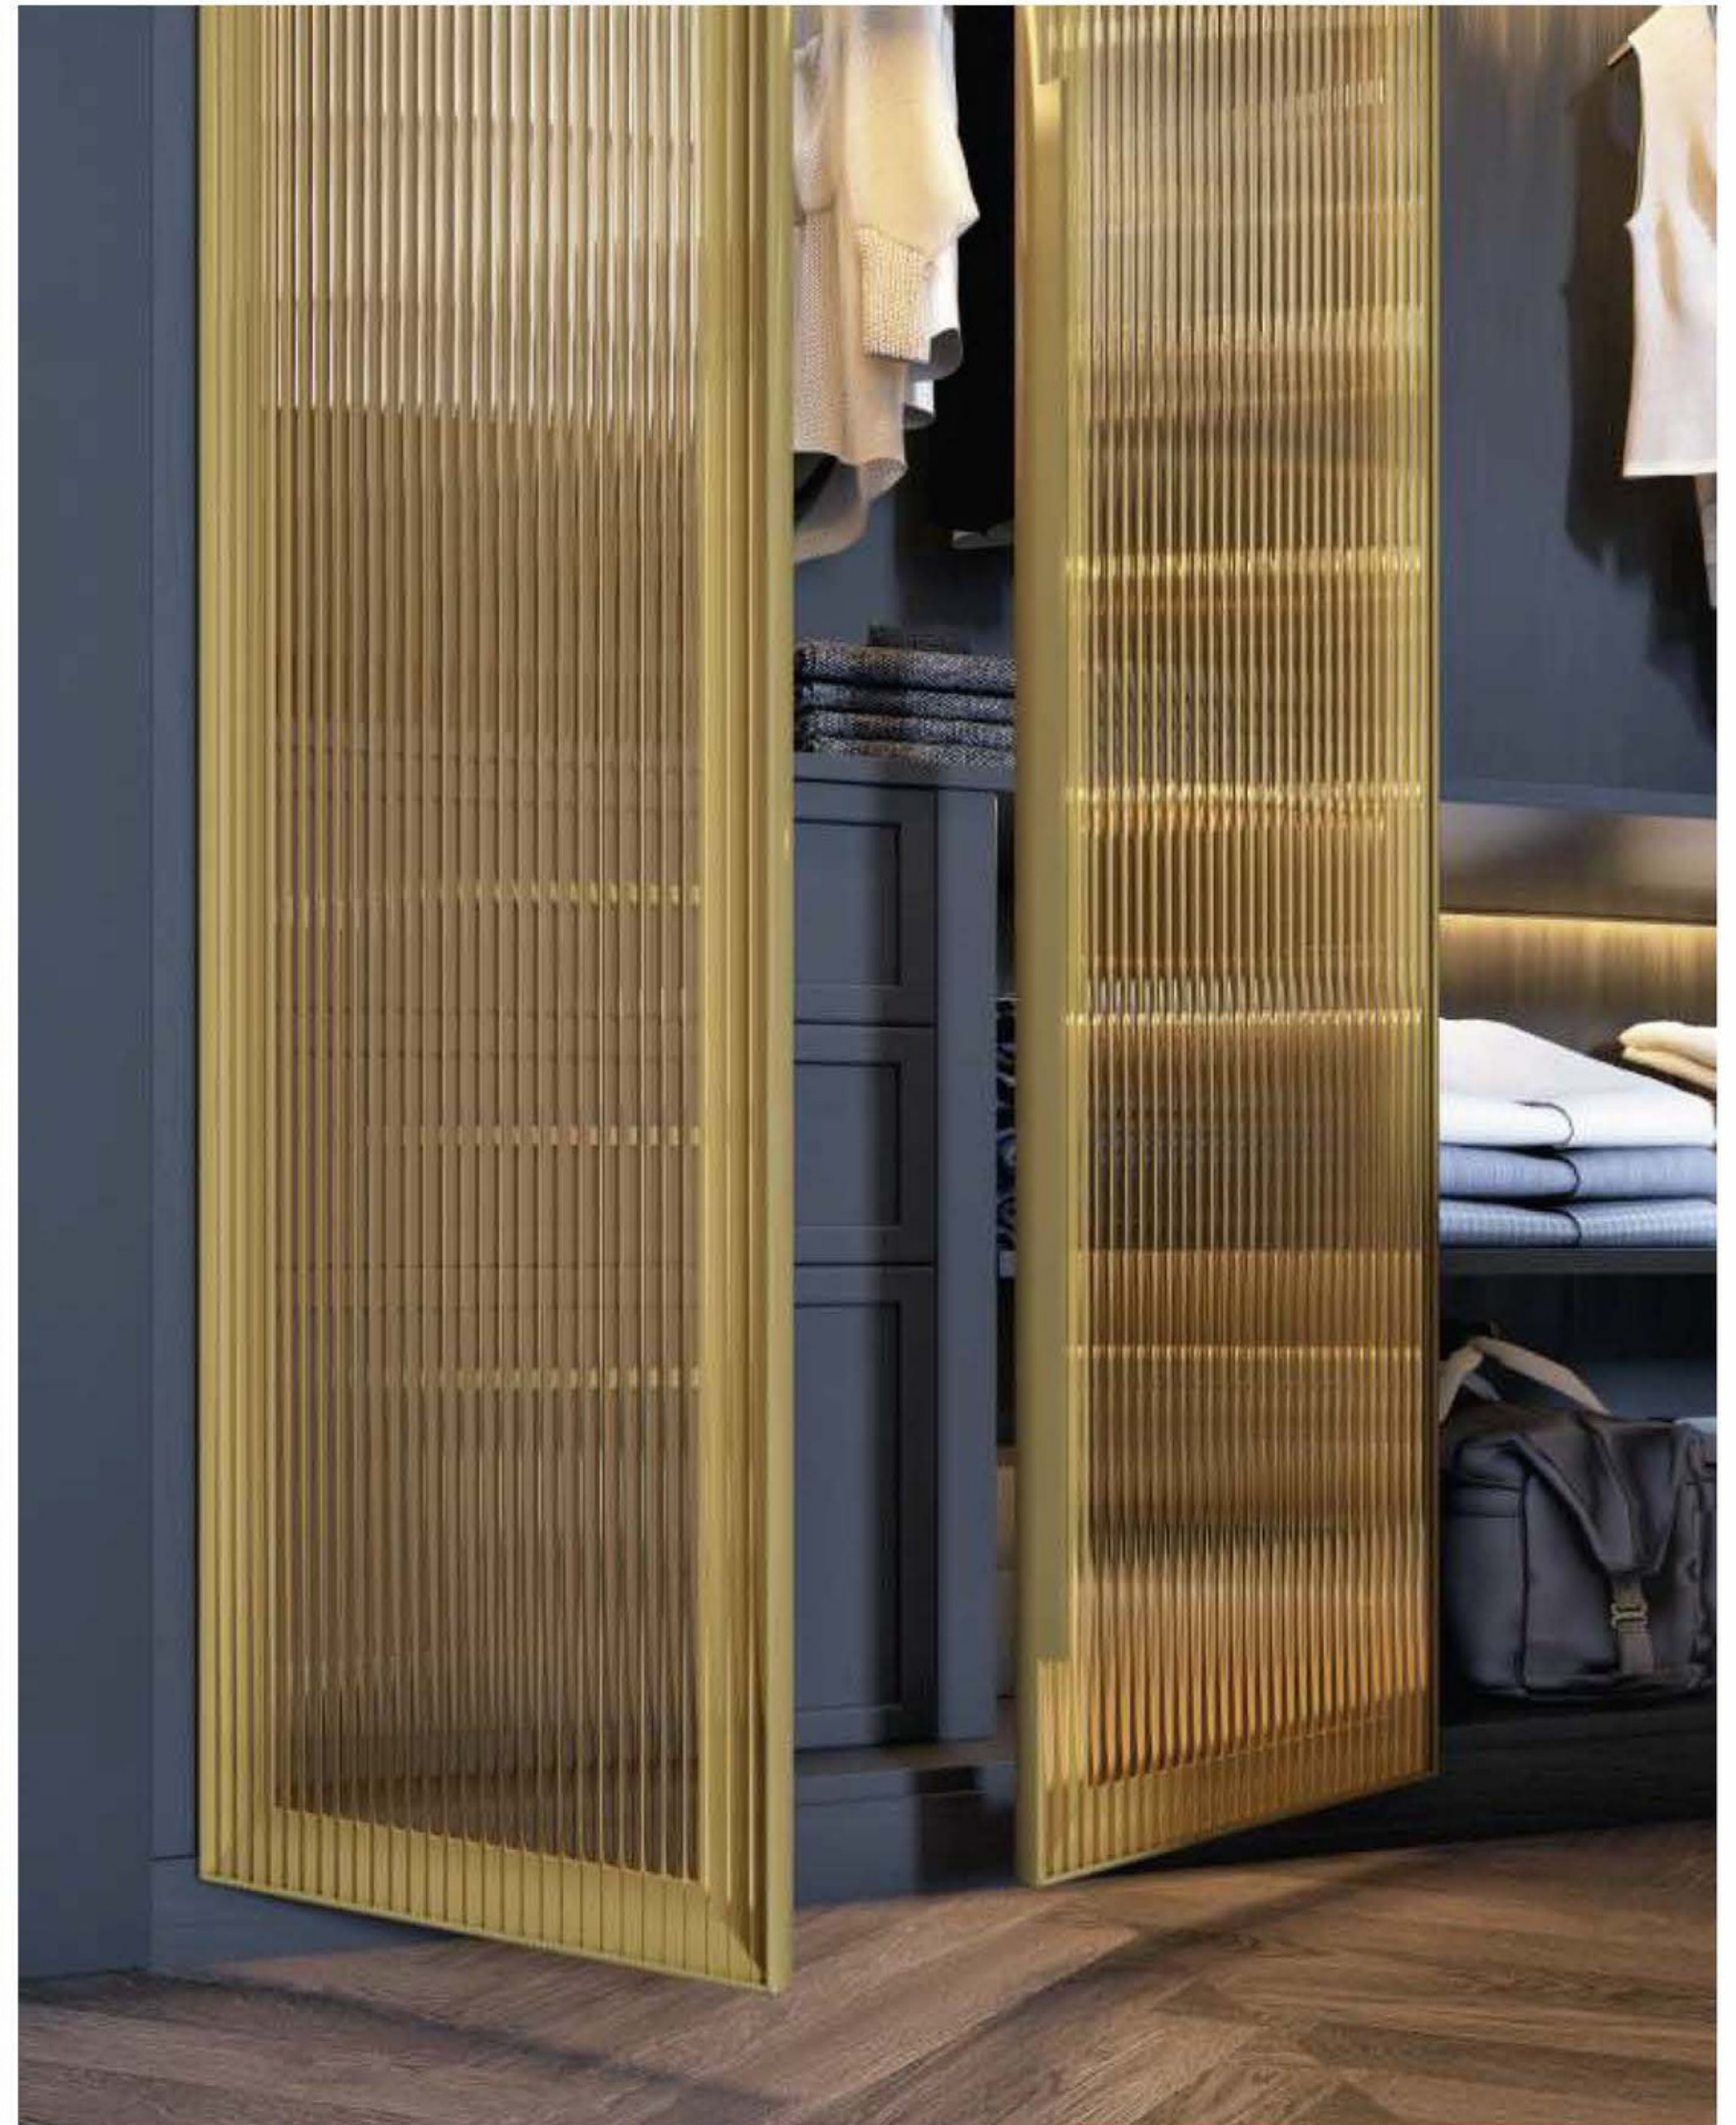

Applications

WARDROBE SURFACES

Add boldness and style to your bedroom with our Figured glass collection for your wardrobe doors.