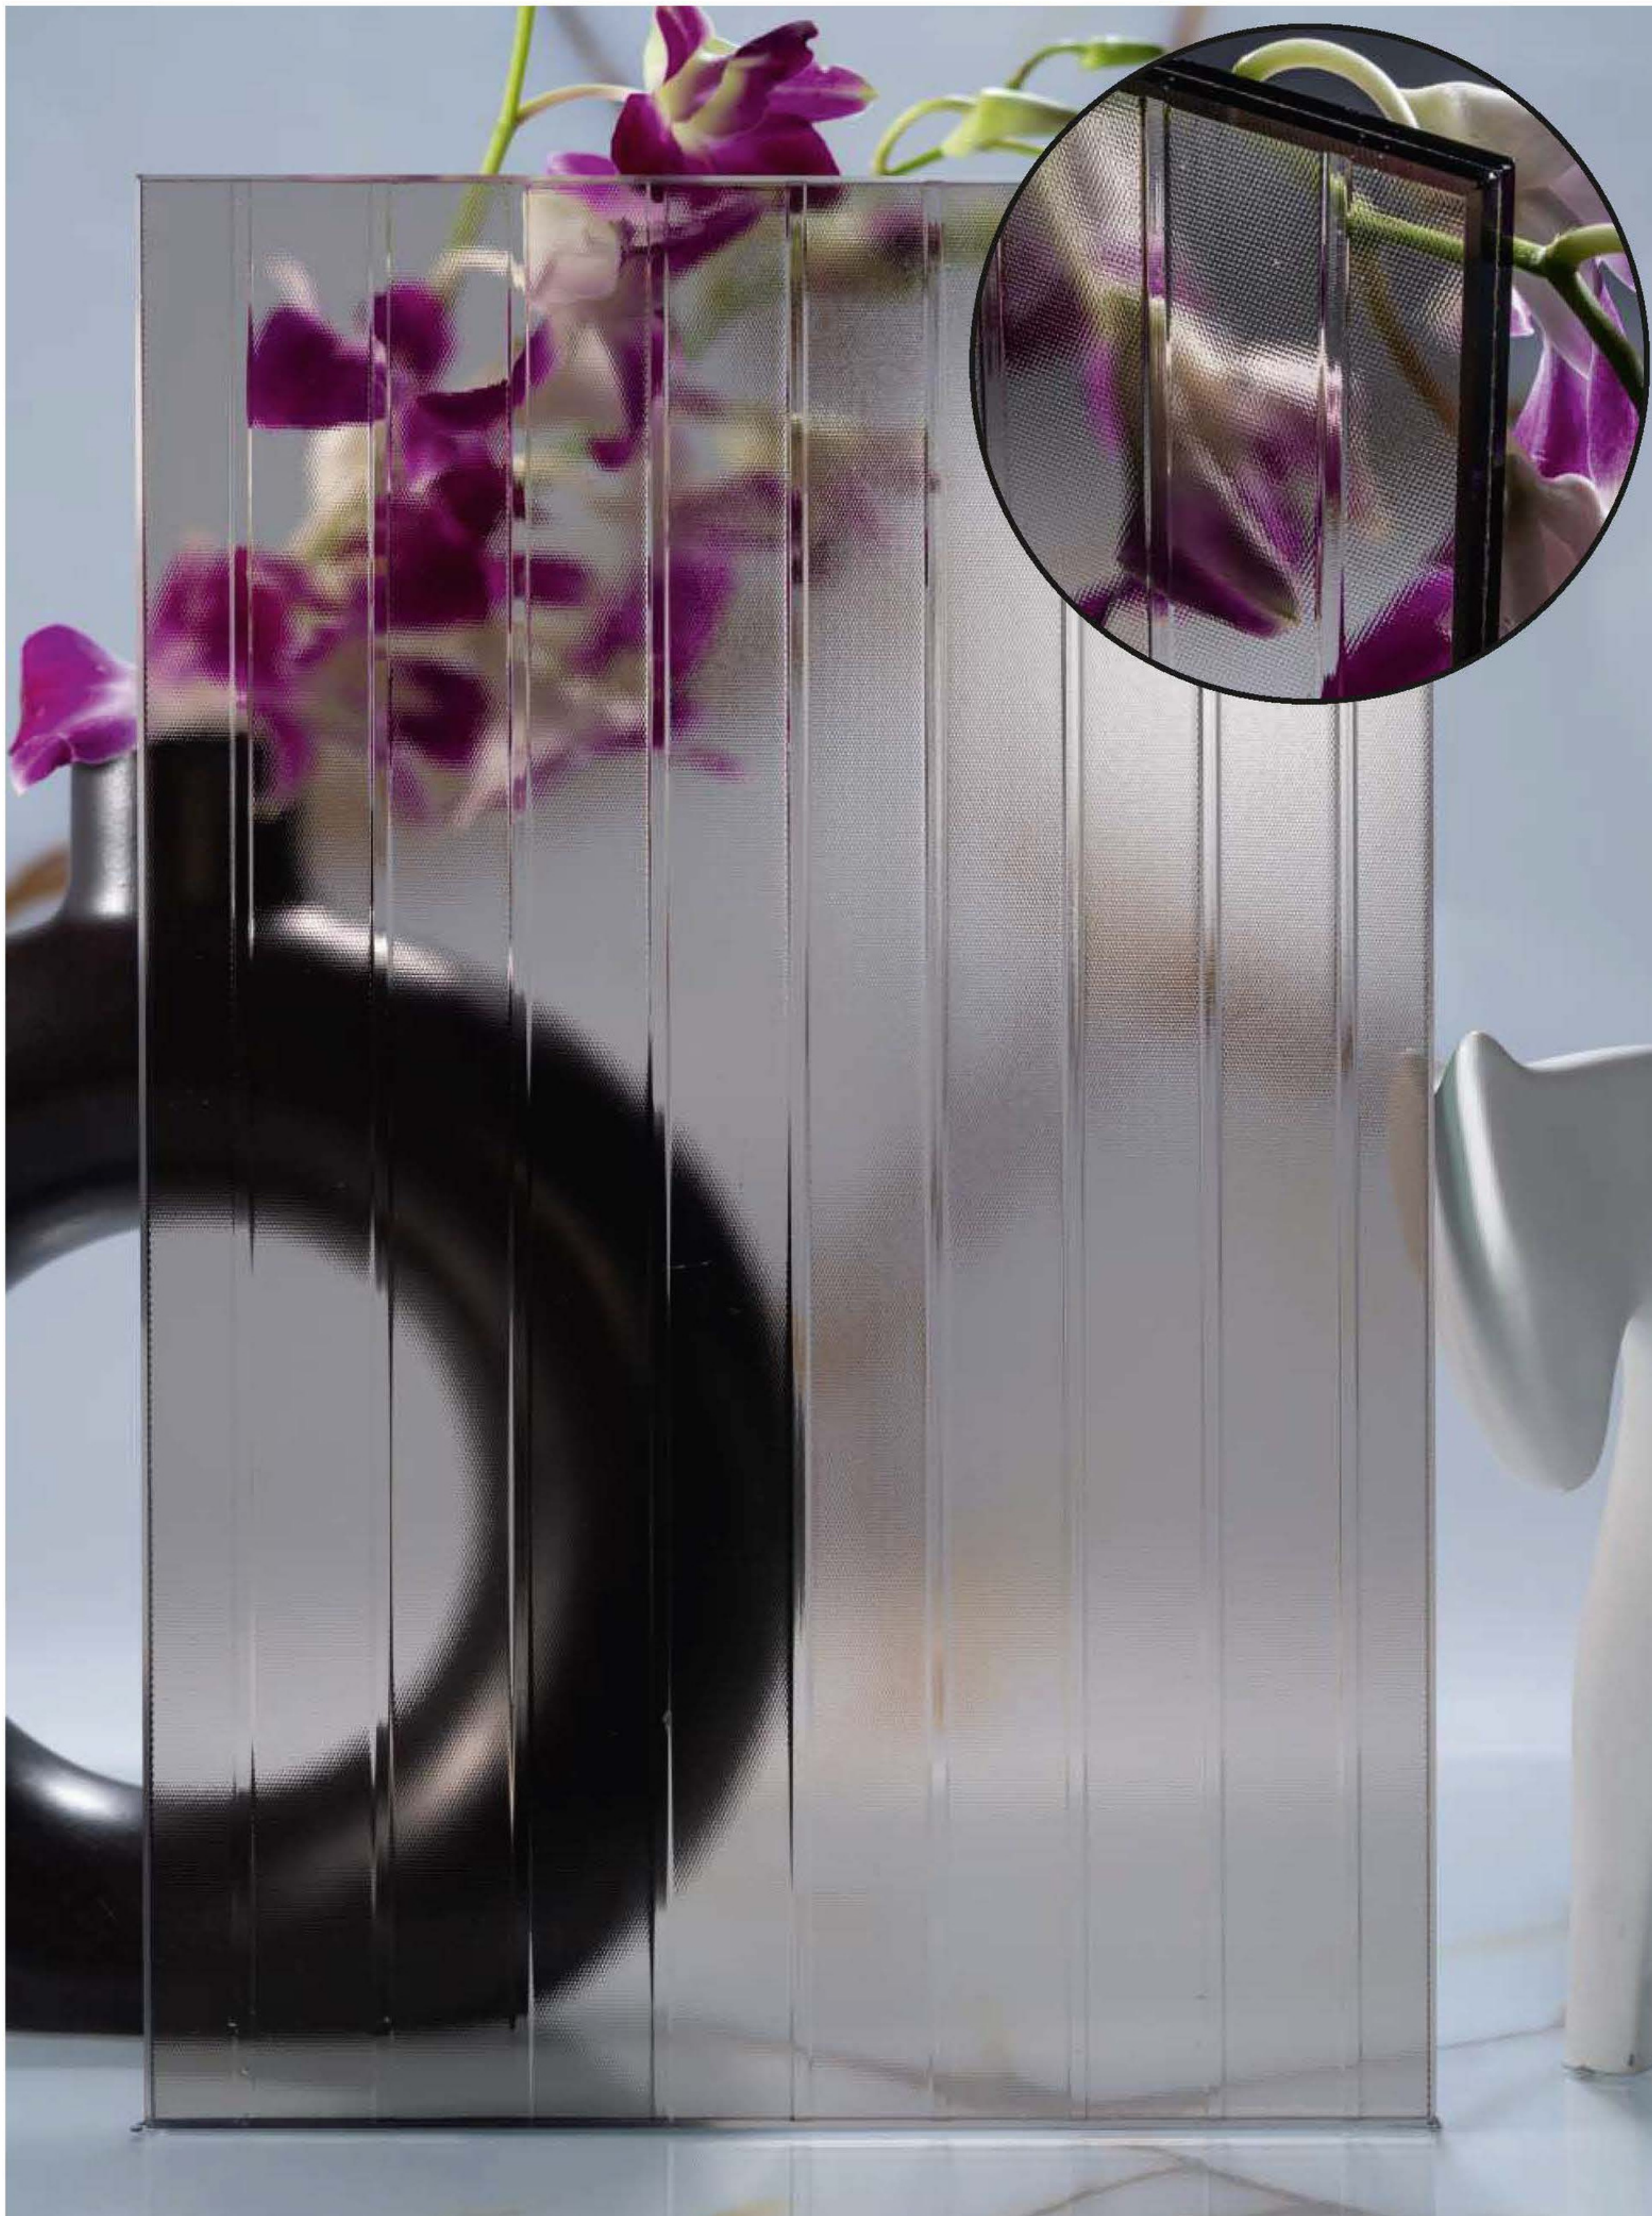

r--1200 -----,

25
H ? ? ? ? ?

Article Code : Mist Line Brown Tinted
Standard Size (WxH) : 1200x3000mm
Standard Thickness : 10mm Laminated

*This is a creative photograph. Actual product may vary.
*Color may vary lot to lot. please ask for fresh sample before placing order.