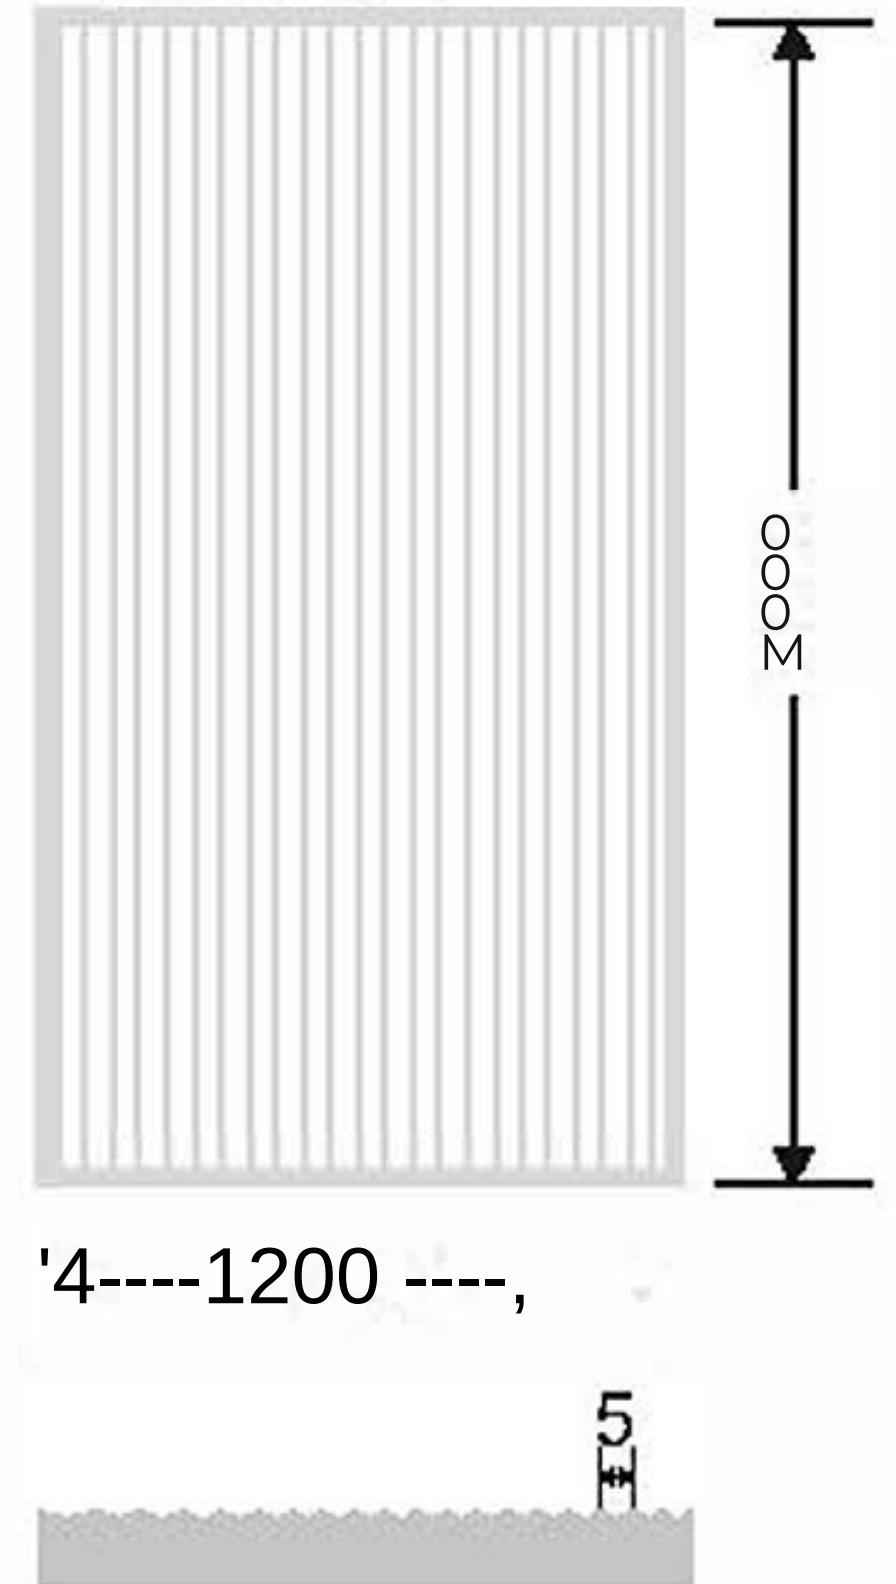

Flute Orientation

'4----1200 ----,

Article Code : Reeded_Copper
Standard Size (WxH): 12000000mm
Standard Thickness : 10mm Laminated

• This is a creative photograph. Actual product may vary.
• Color may vary lot to lot. please ask for fresh sample before placing order.

Flute Orientation

Article Code : Masterline
Standard Size (WxH) : 12000000
mm Standard Thickness : 5mm

• This is a creative photograph. Actual product may vary.
• Color may vary lot to lot. please ask for fresh sample before placing order.

Flute Orientation

Article Code : Masterline Gold
Standard Size (WxH) : 12000000mm
Standard Thickness : 10mm Laminated

! This is a creative photograph. Actual product may vary.
• Color may vary lot to lot. pl ease ask for fresh sample before placing order.

Flute Orientation

Article Code : Masterline Grey
Standard Size (WxH) : 12000000mm
Standard Thickness : 10mm Laminated

• This is a creative photograph. Actual product may vary.
• Color may vary lot to lot. pl ease ask for fresh sample before placing order.