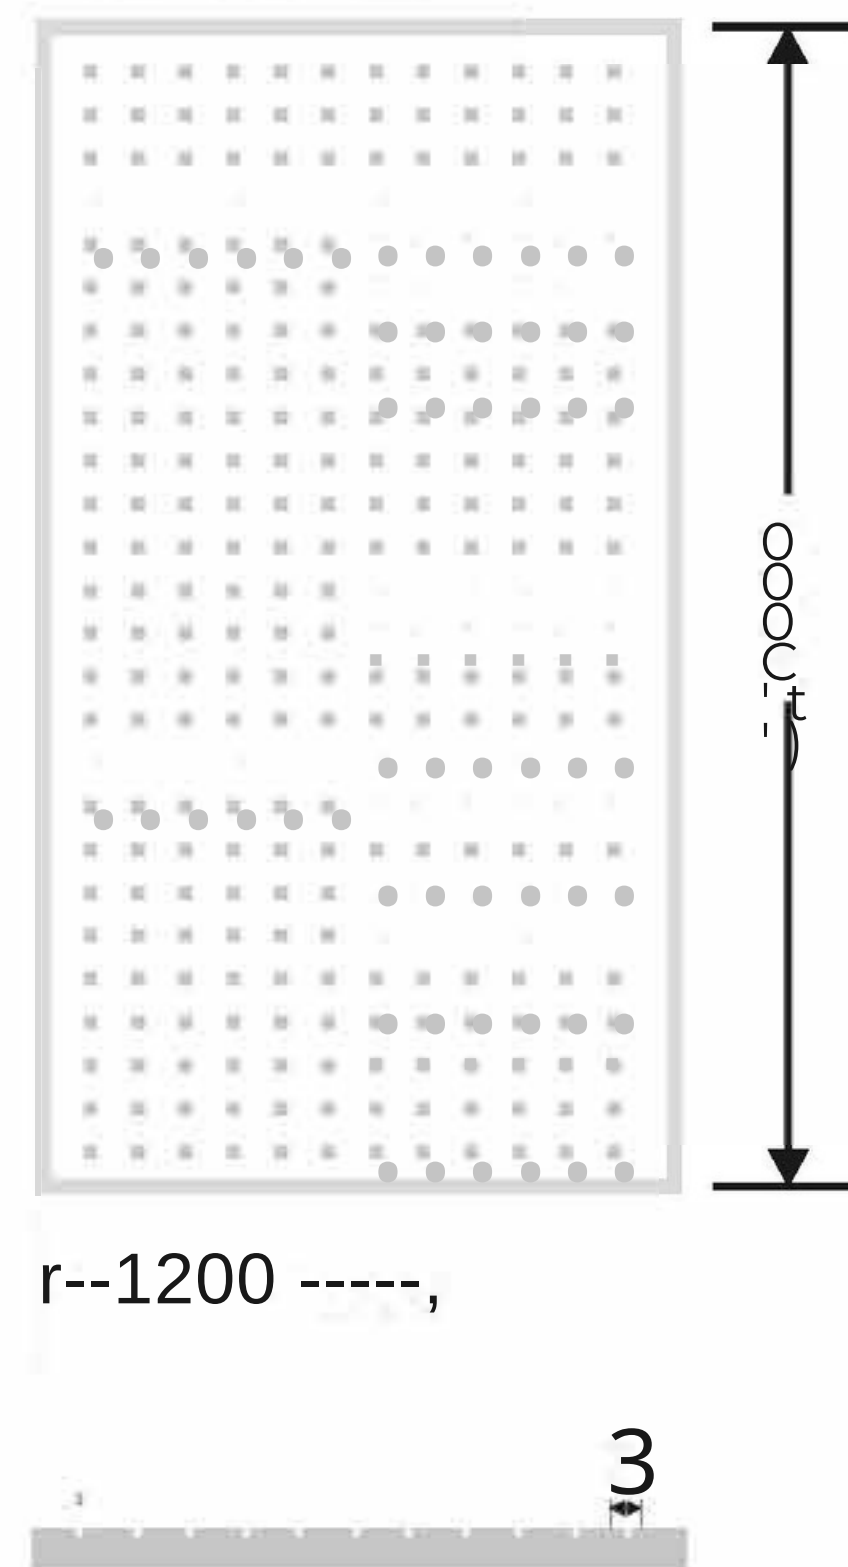

Partten Orientation