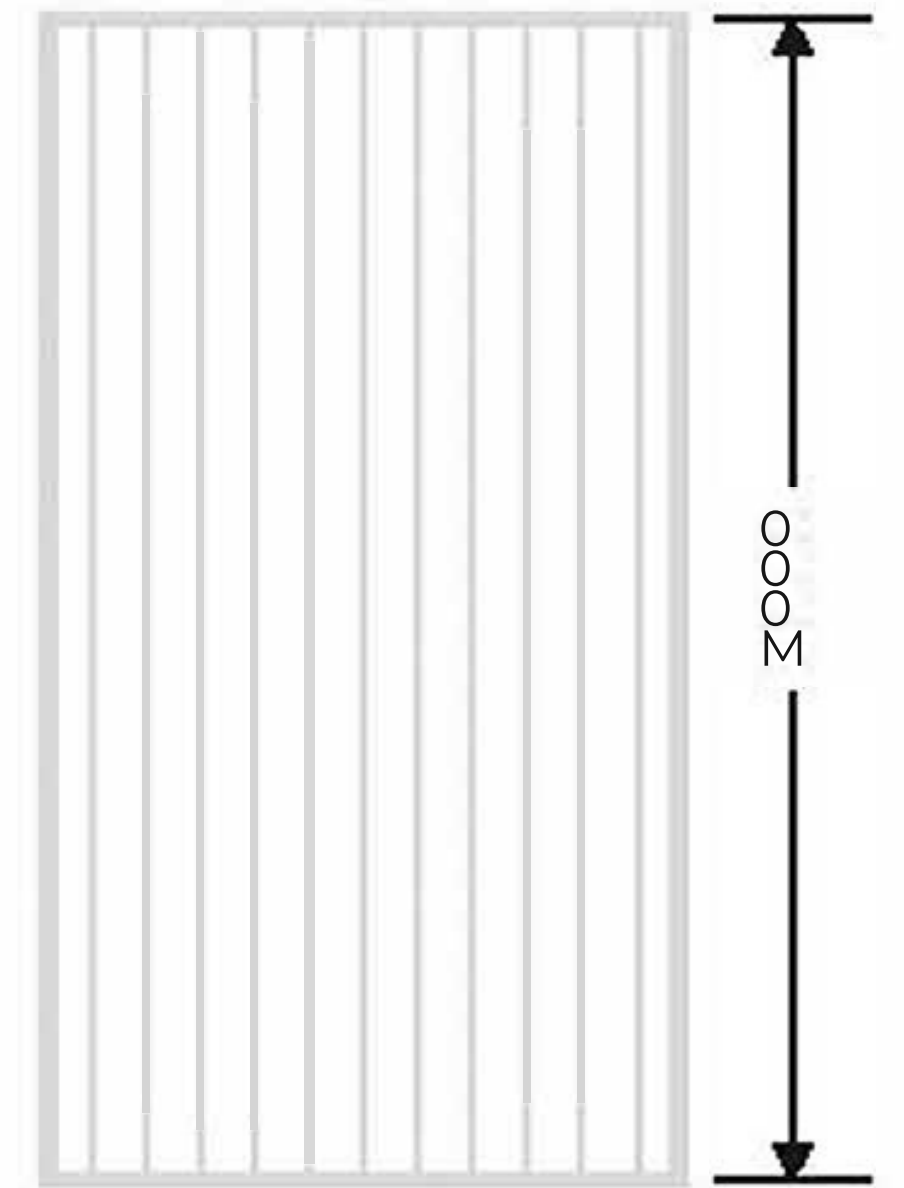

Flute Orientation