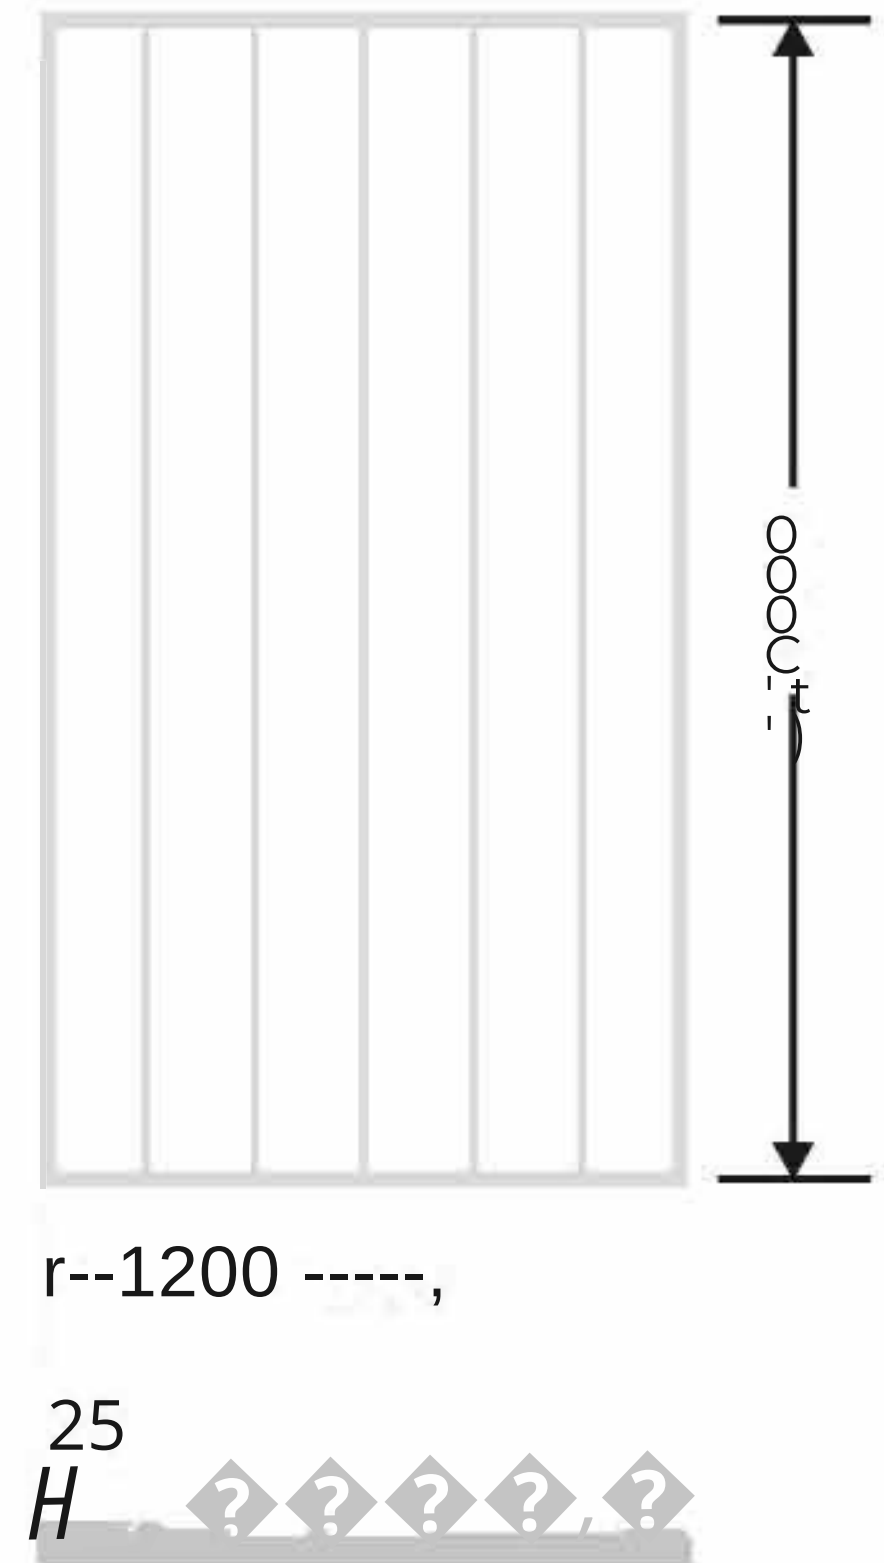

Line Orientation