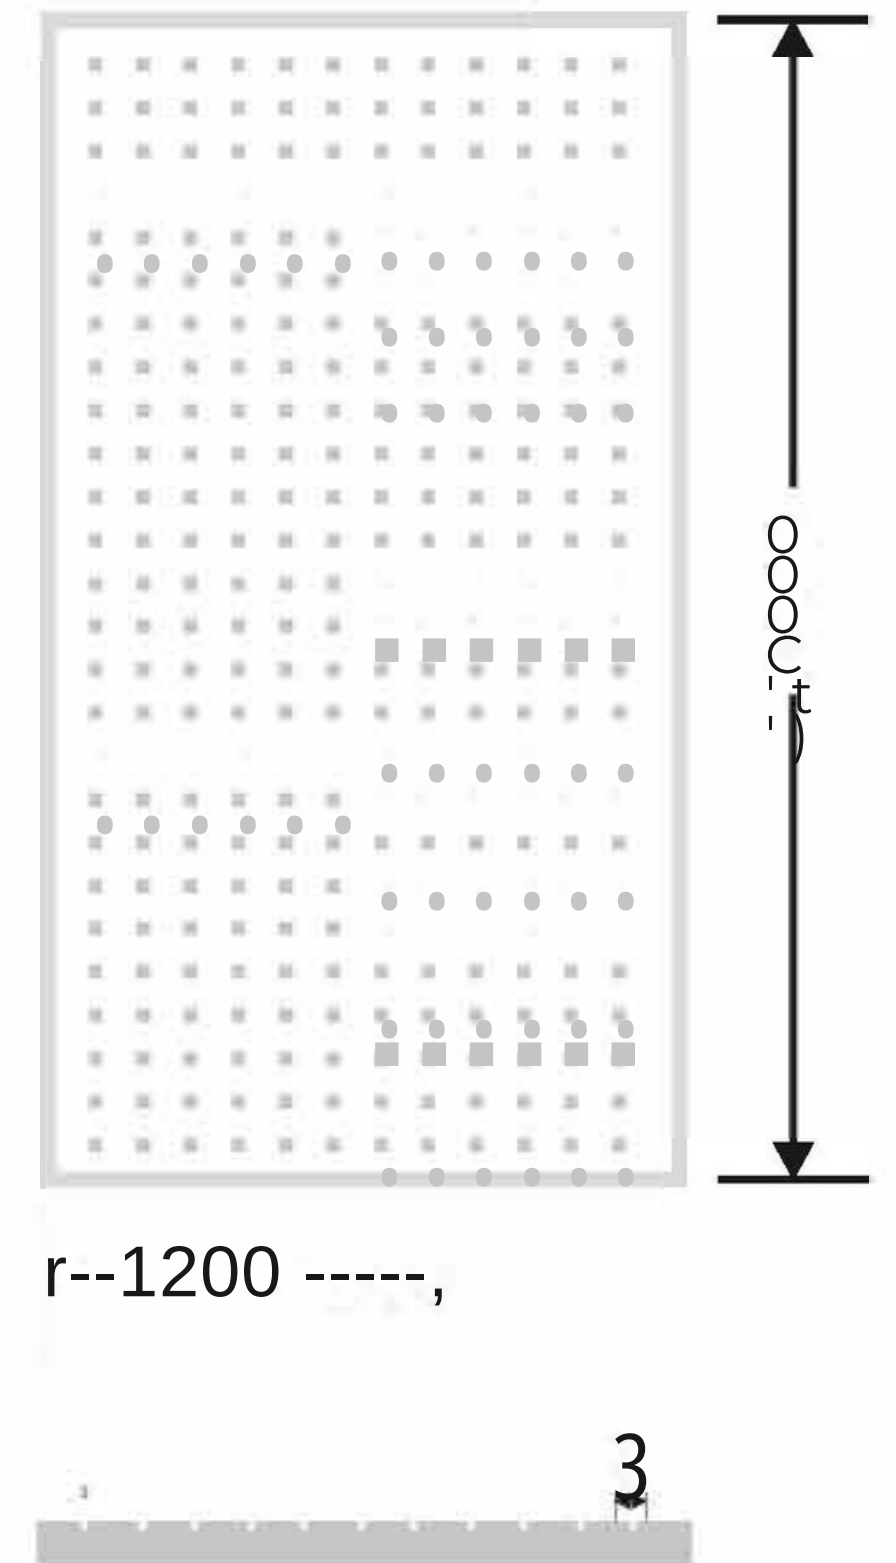

Partten Orientation