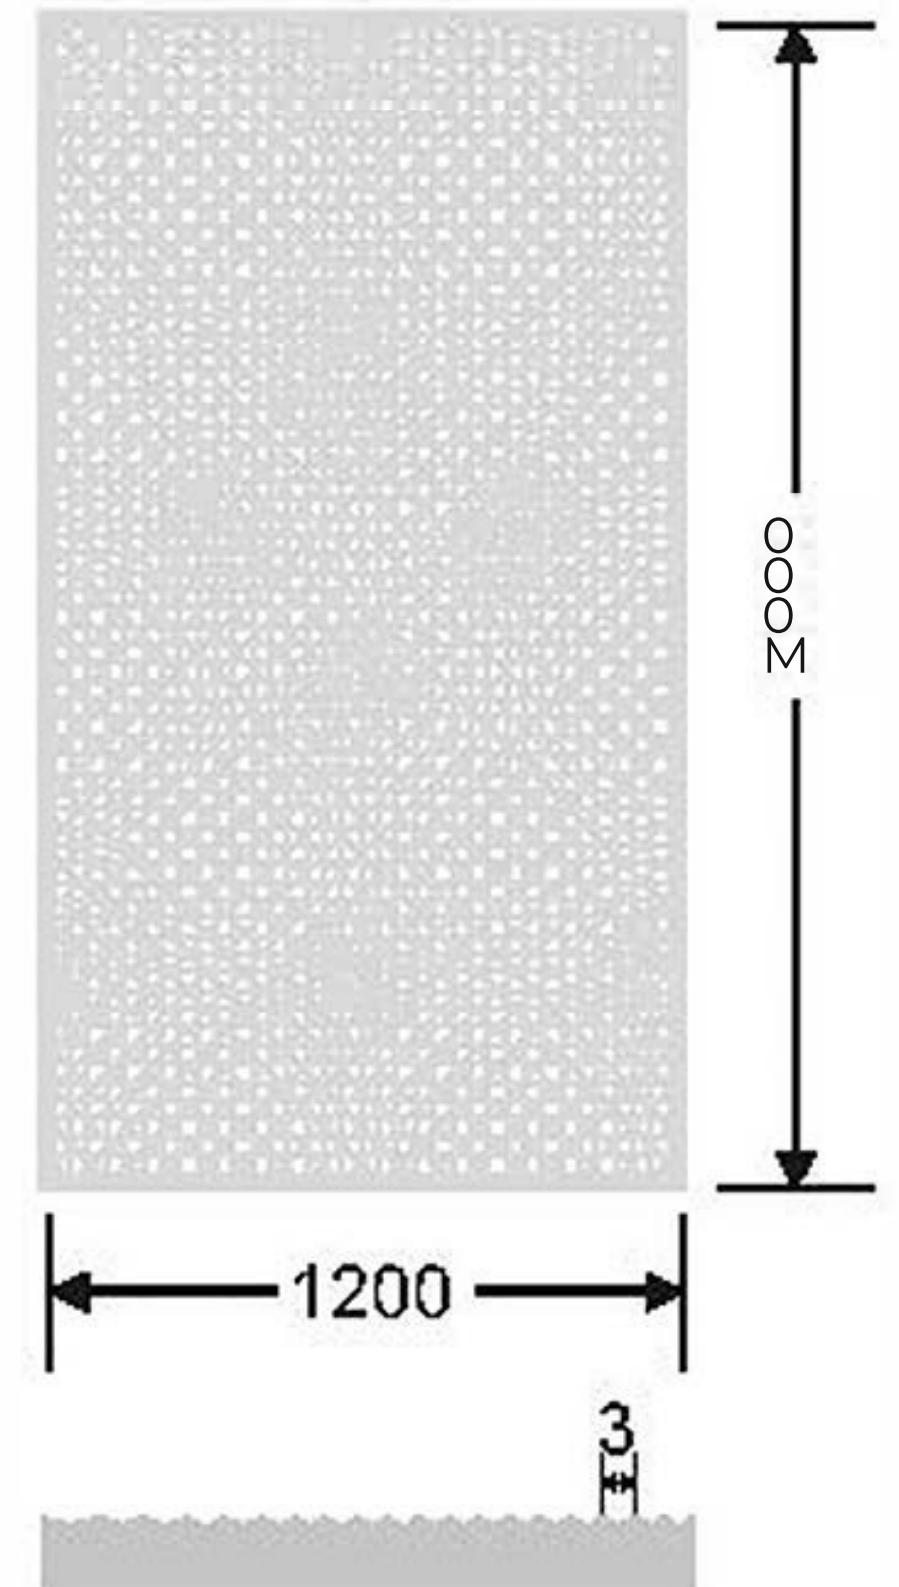

Flute Orientation