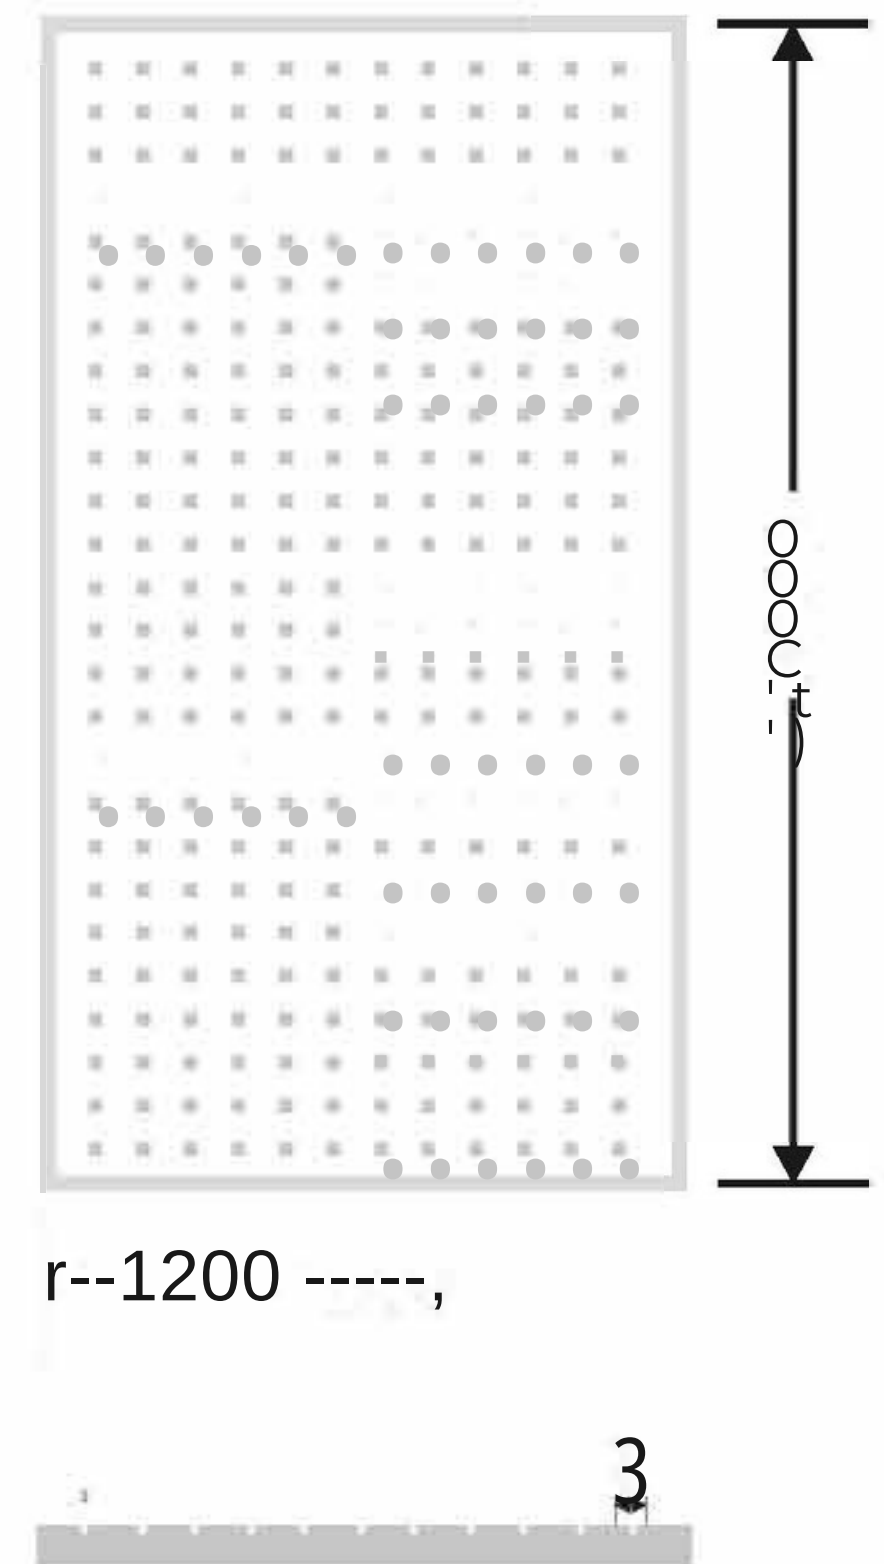

Partten Orientation