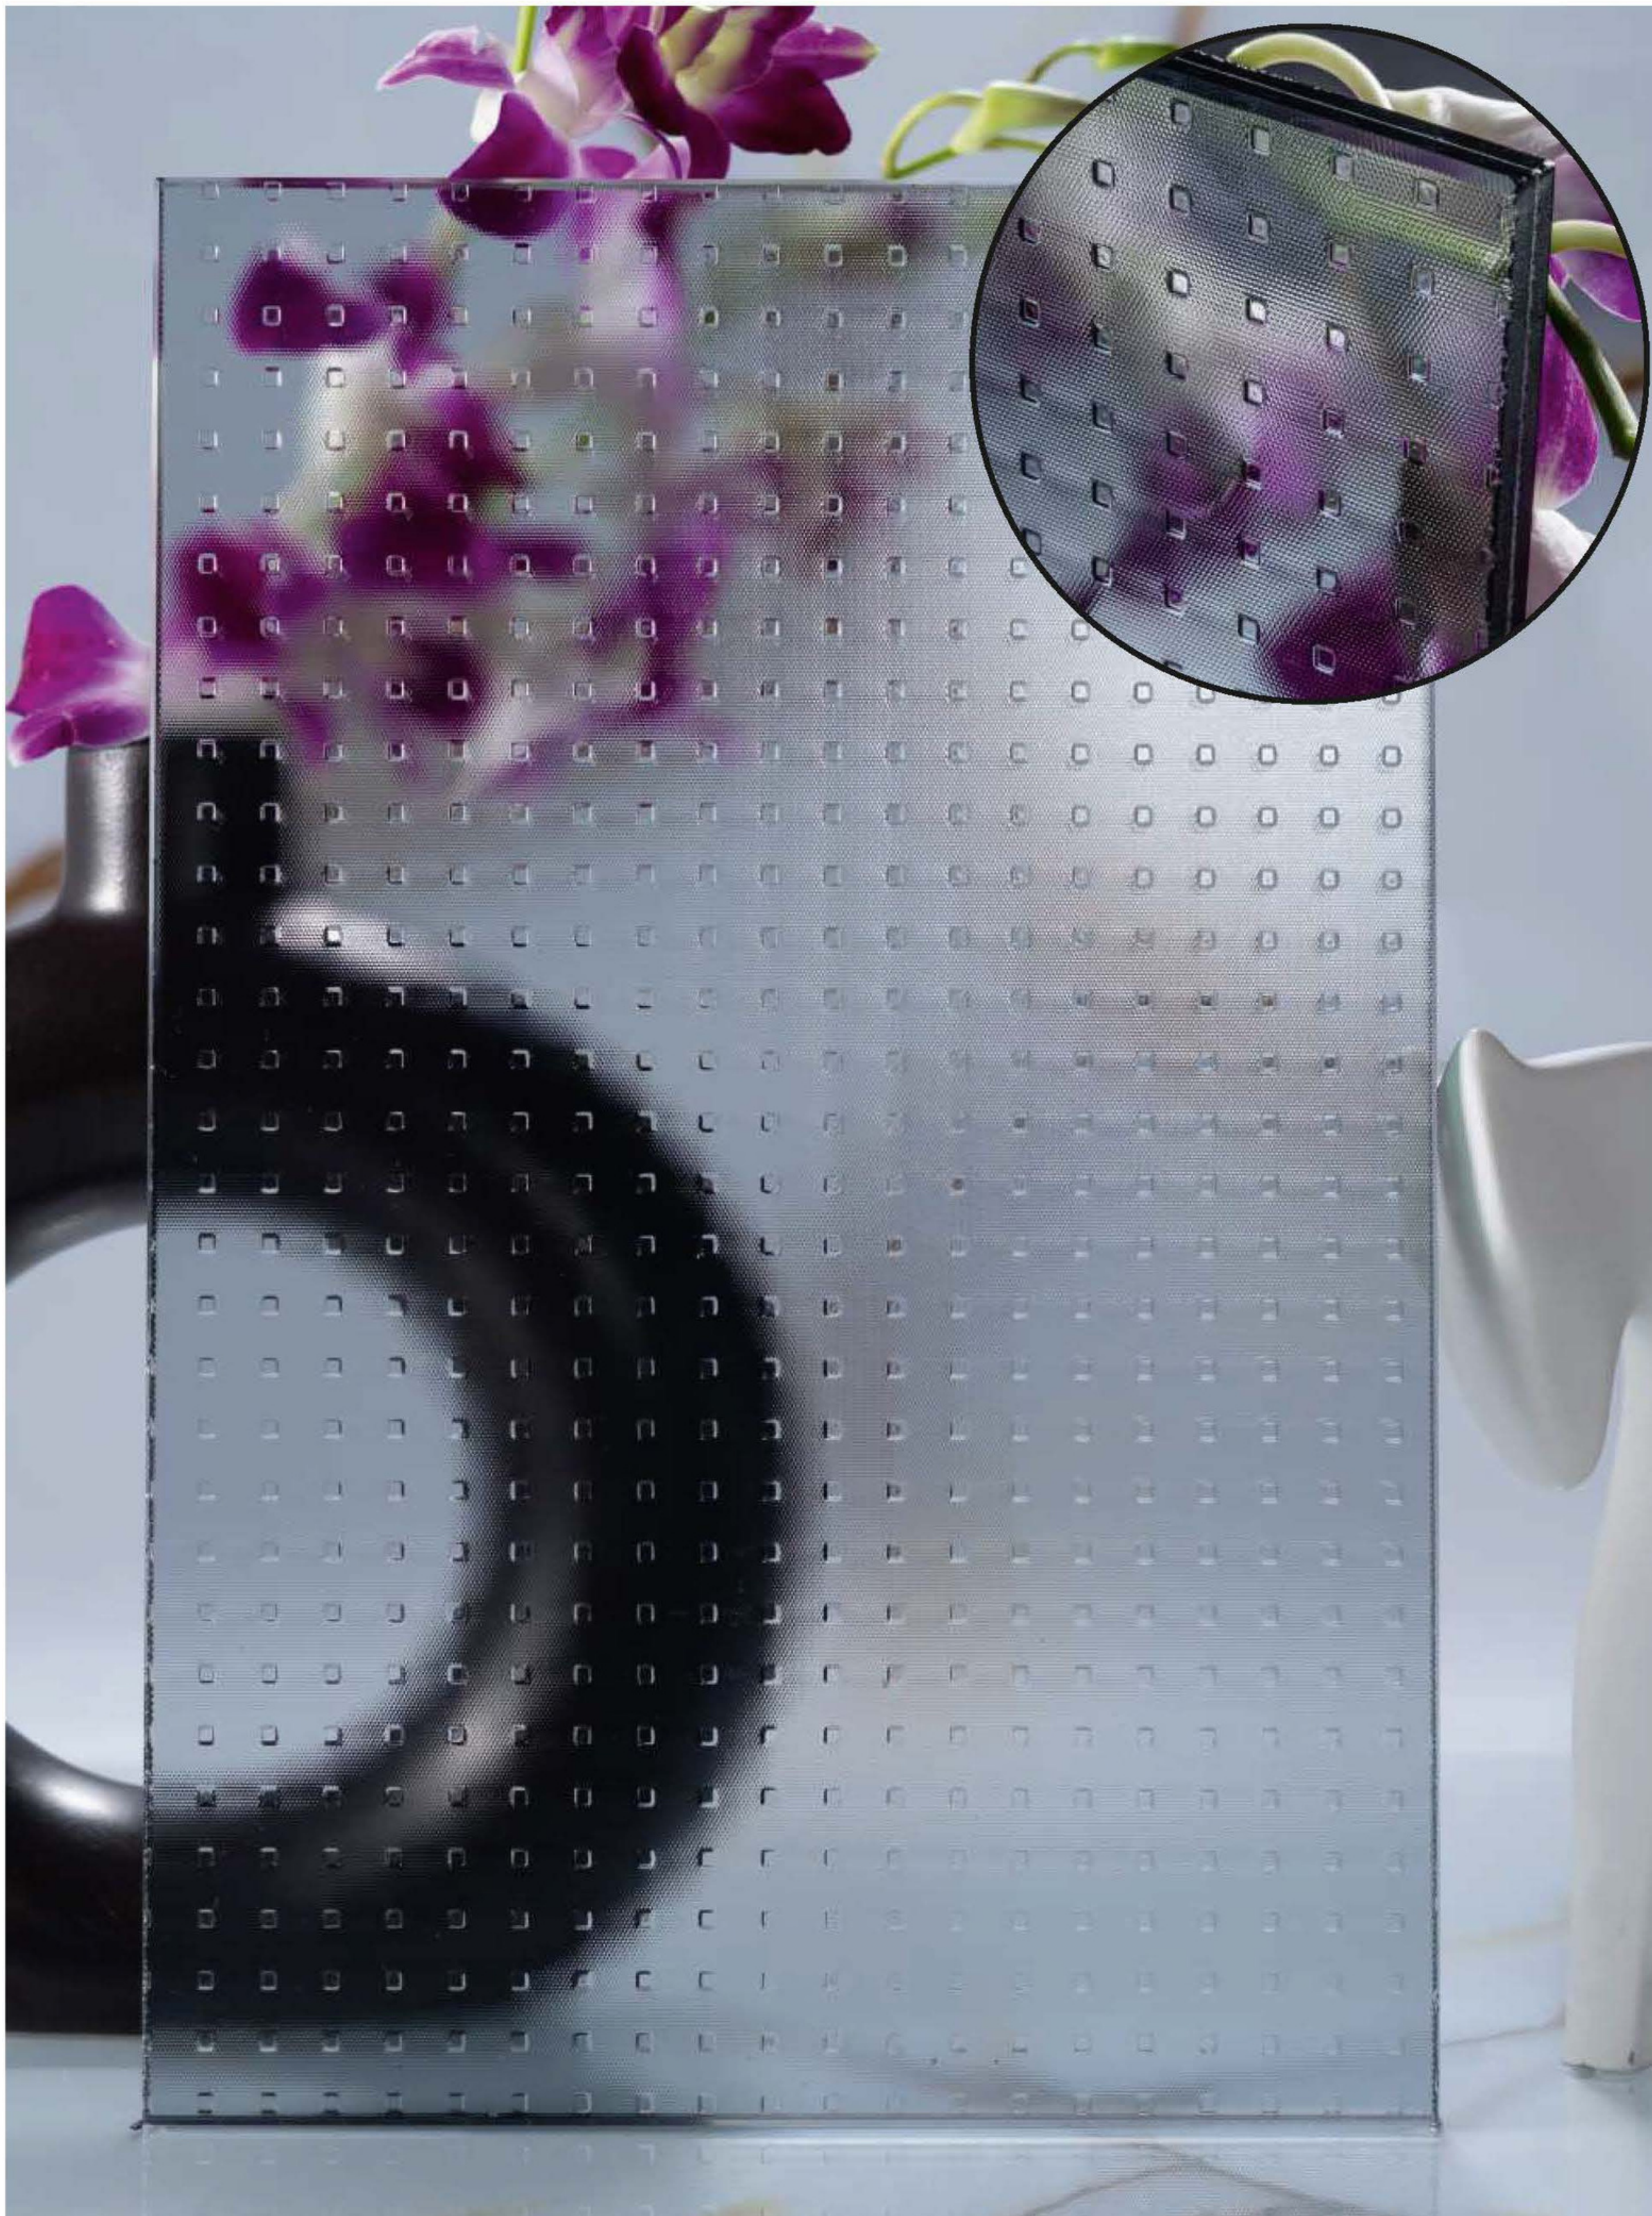

Article Code Mist Square Grey Tinted
Standard Size (WxH) 1200x3000mm
Standard Thickness 10mm Laminated

*This is a creative photograph. Actual product may vary.
*Color may vary lot to lot. please ask for fresh sample before placing order.