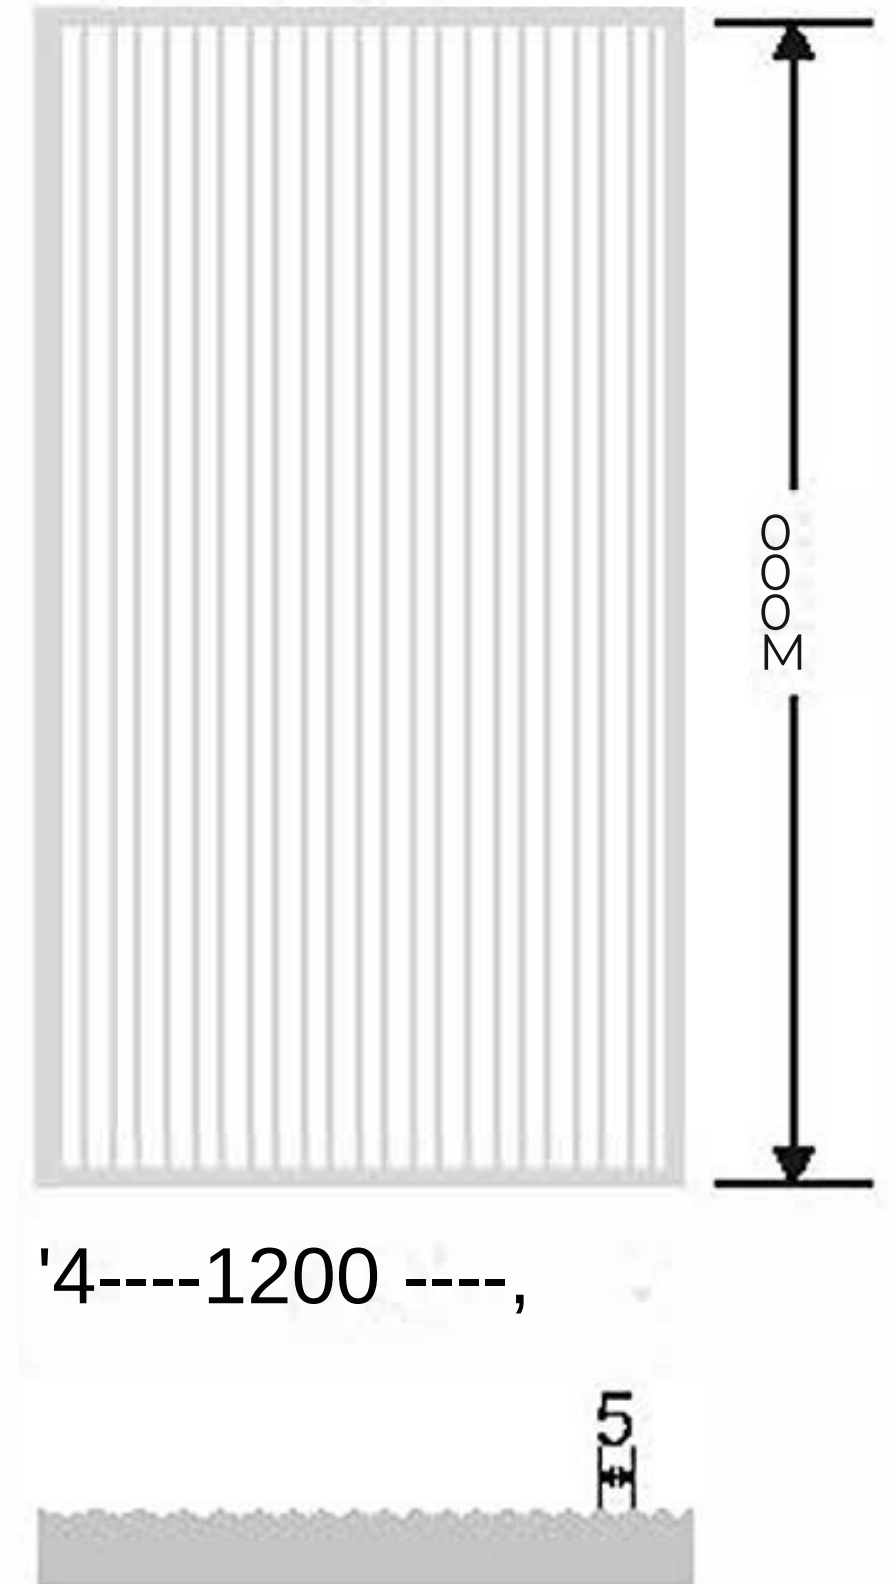

Flute Orientation

'4----1200 ----,

Article Code : Reeded_Copper
Standard Size (WxH): 12000000mm
Standard Thickness : 10mm Laminated

• This is a creative photograph. Actual product may vary.
• Color may vary lot to lot. please ask for fresh sample before placing order.

Flute Orientation

Article Code : Masterline
Standard Size (WxH) : 12000000
mm Standard Thickness : 5mm

• This is a creative photograph. Actual product may vary.
• Color may vary lot to lot. please ask for fresh sample before placing order.

Flute Orientation

Article Code : Masterline Matte
Standard Size (WxH) : 12000000mm
Standard Thickness : 10mm Laminated

• This is a creative photograph. Actual product may vary.
• Color may vary lot to lot. please ask for fresh sample before placing order.

Flute Orientation

Article Code : Masterline Gold
Standard Size (WxH) : 12000000mm
Standard Thickness : 10mm Laminated

! This is a creative photograph. Actual product may vary.
• Color may vary lot to lot. pl ease ask for fresh sample before placing order.