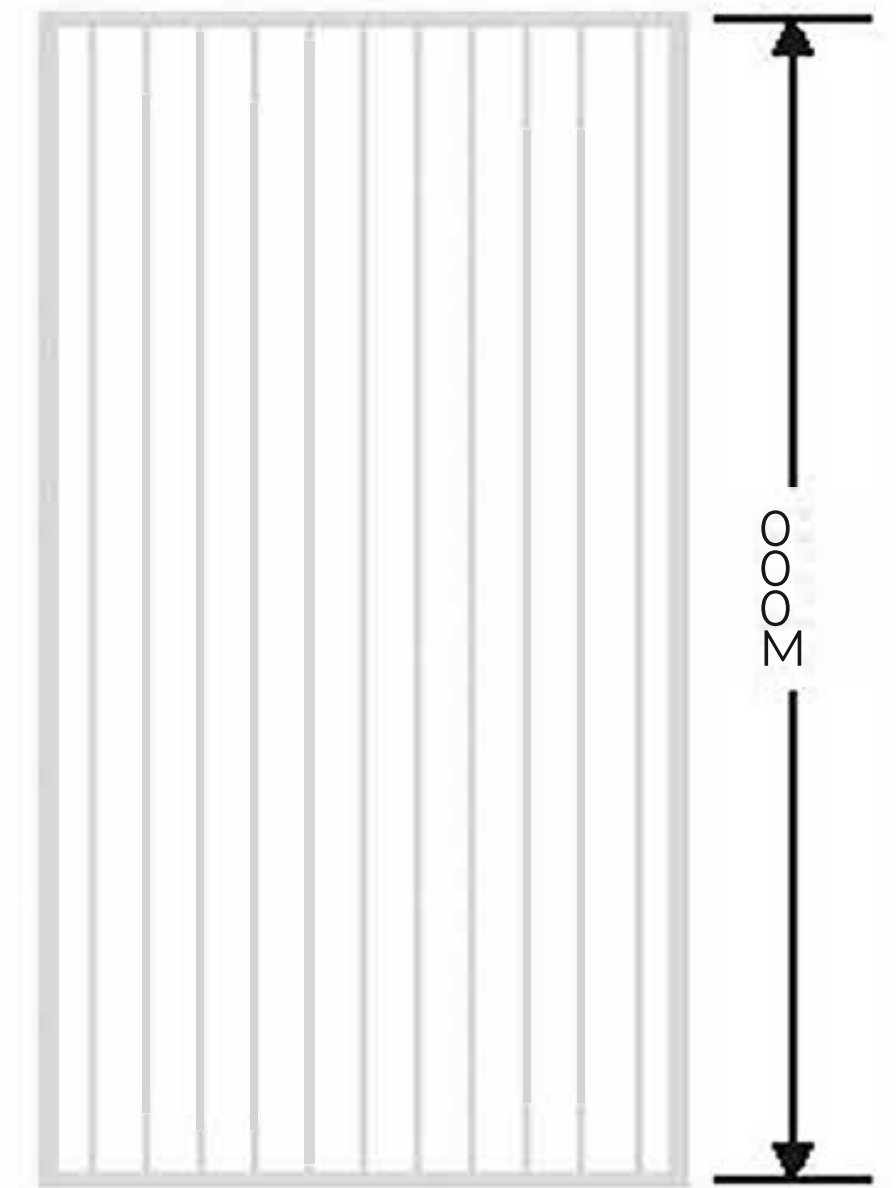

Flute Orientation