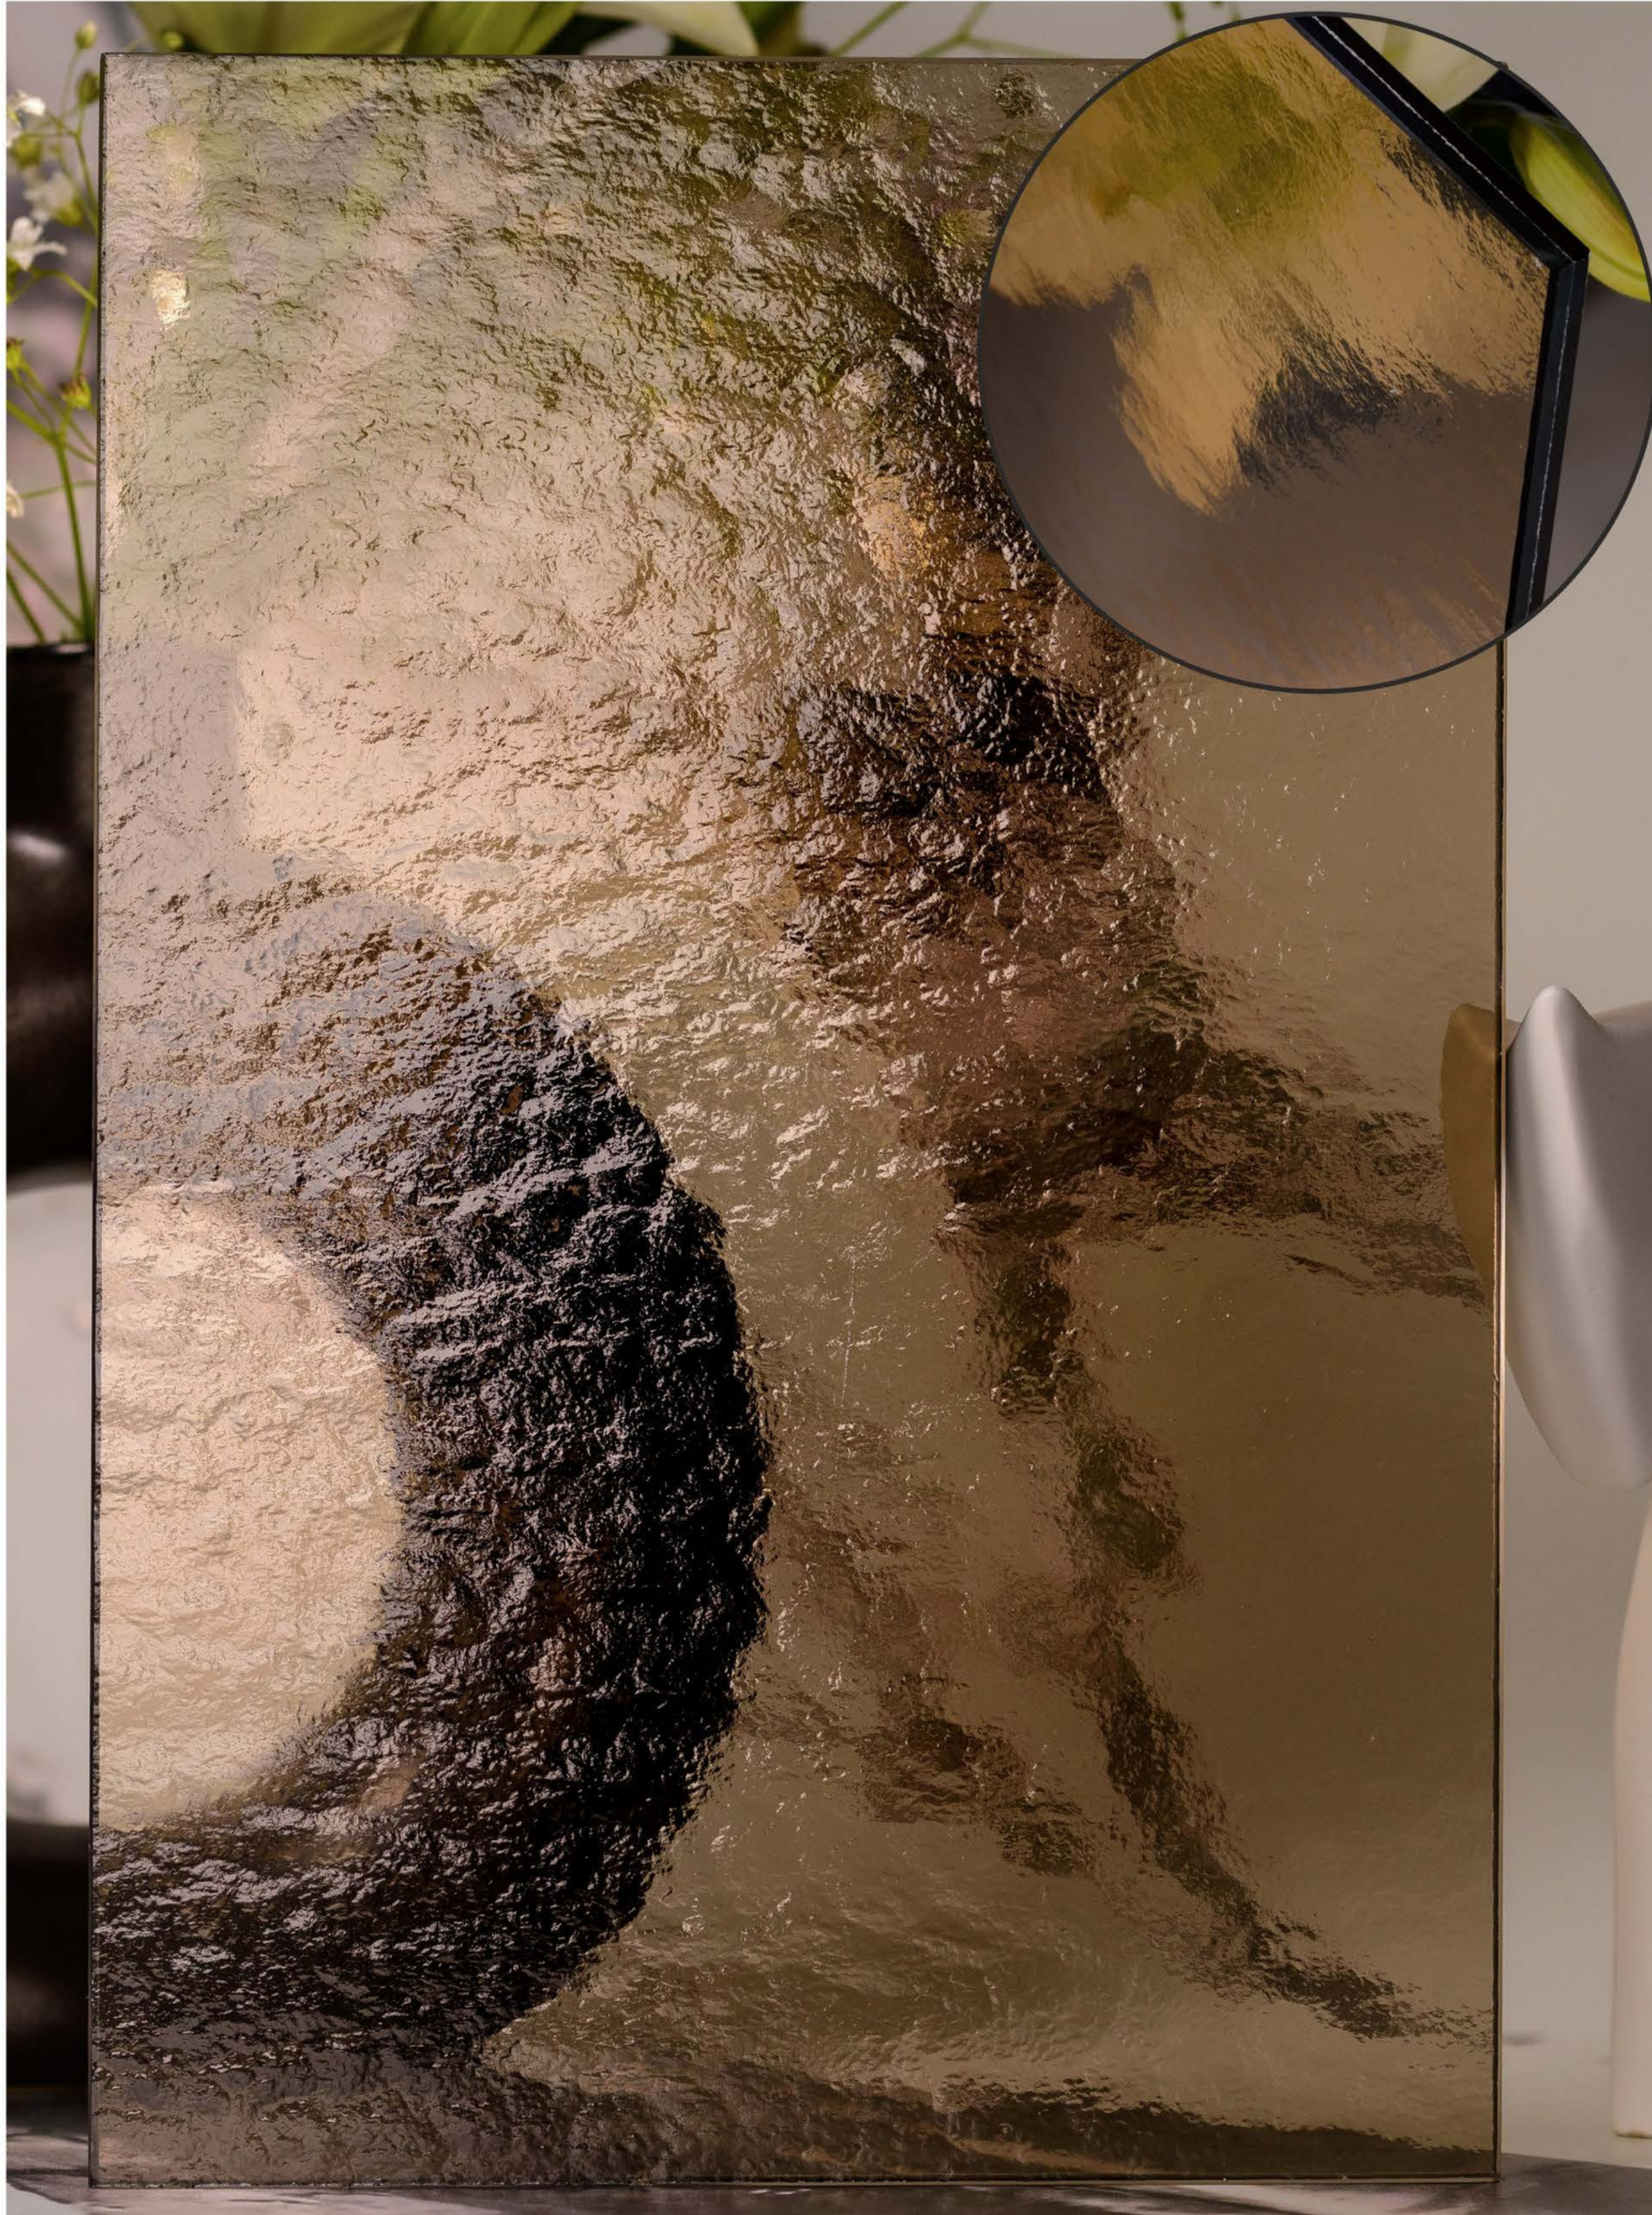

Article Code : Cloud Extra Clear
Standard Size (WxH) : 1200x3000mm
Standard Thickness : 10mm Laminated

*This is a creative photograph. Actual product may vary.
*Color may vary lot to lot. please ask for fresh sample before placing order.