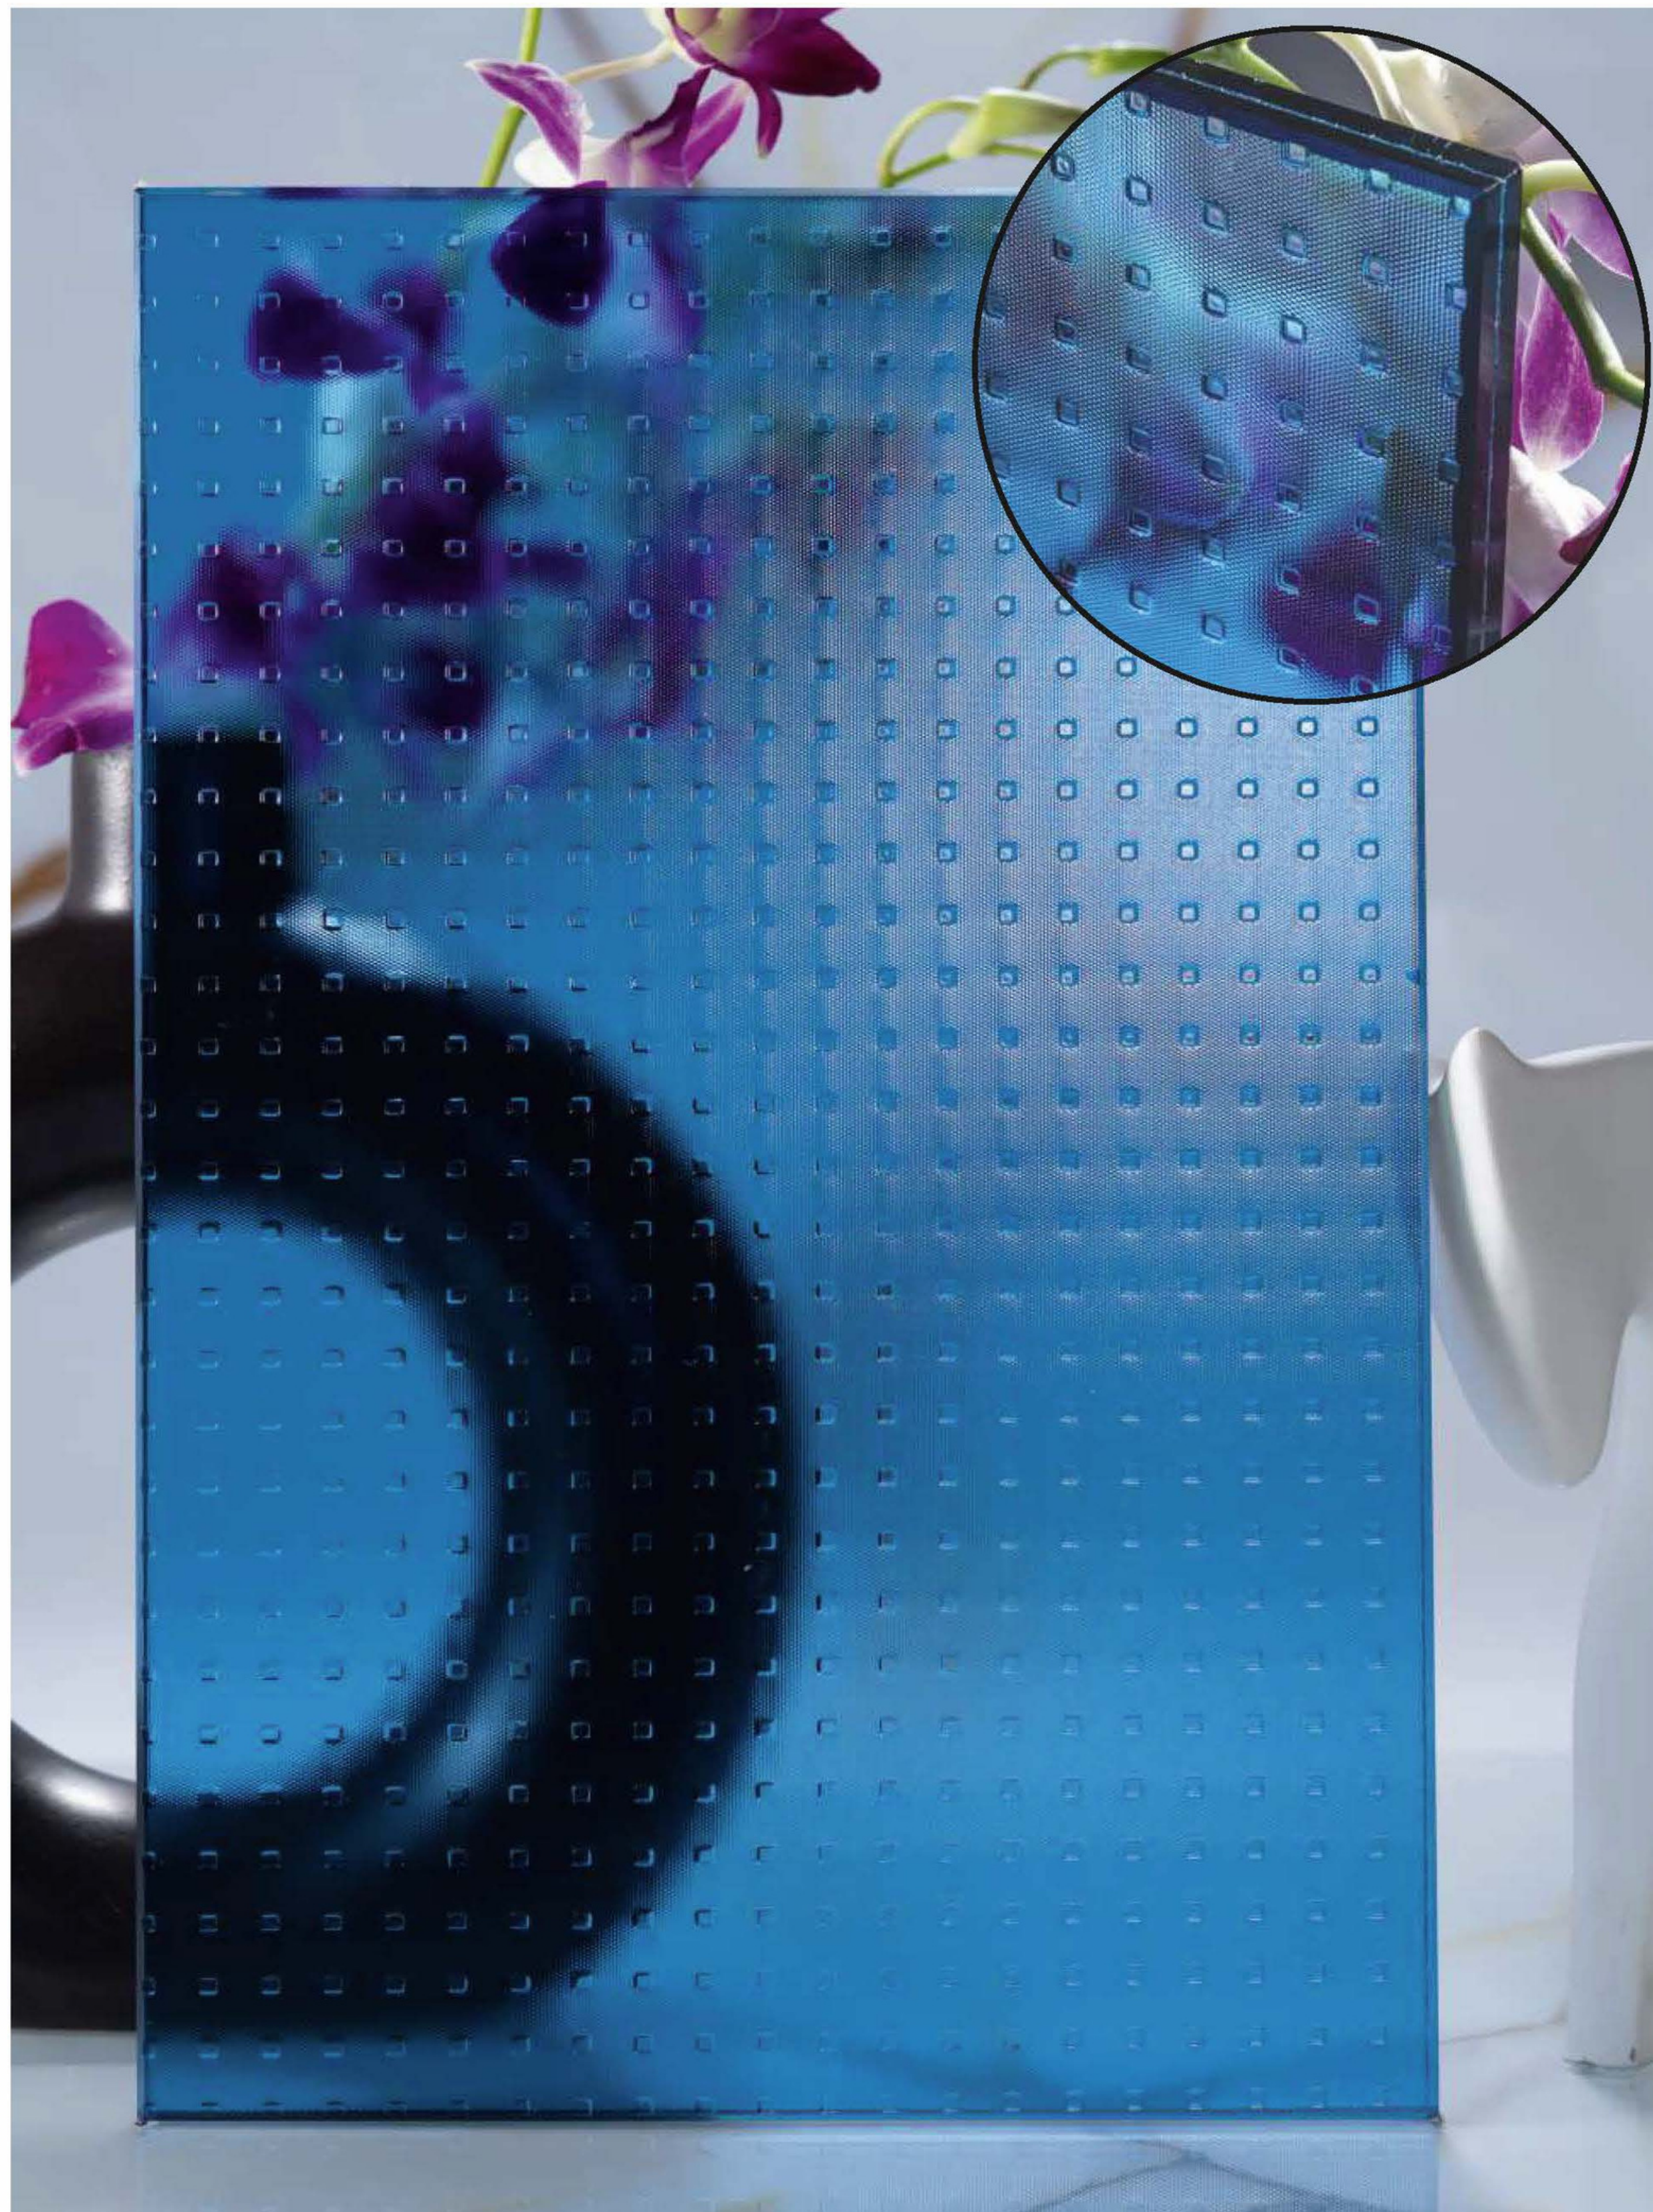

Article Code Mist Square Blue Tinted
Standard Size (WxH) 1200x3000mm
Standard Thickness 10mm Laminated

*This is a creative photograph. Actual product may vary.
*Color may vary lot to lot. please ask for fresh sample before placing order.