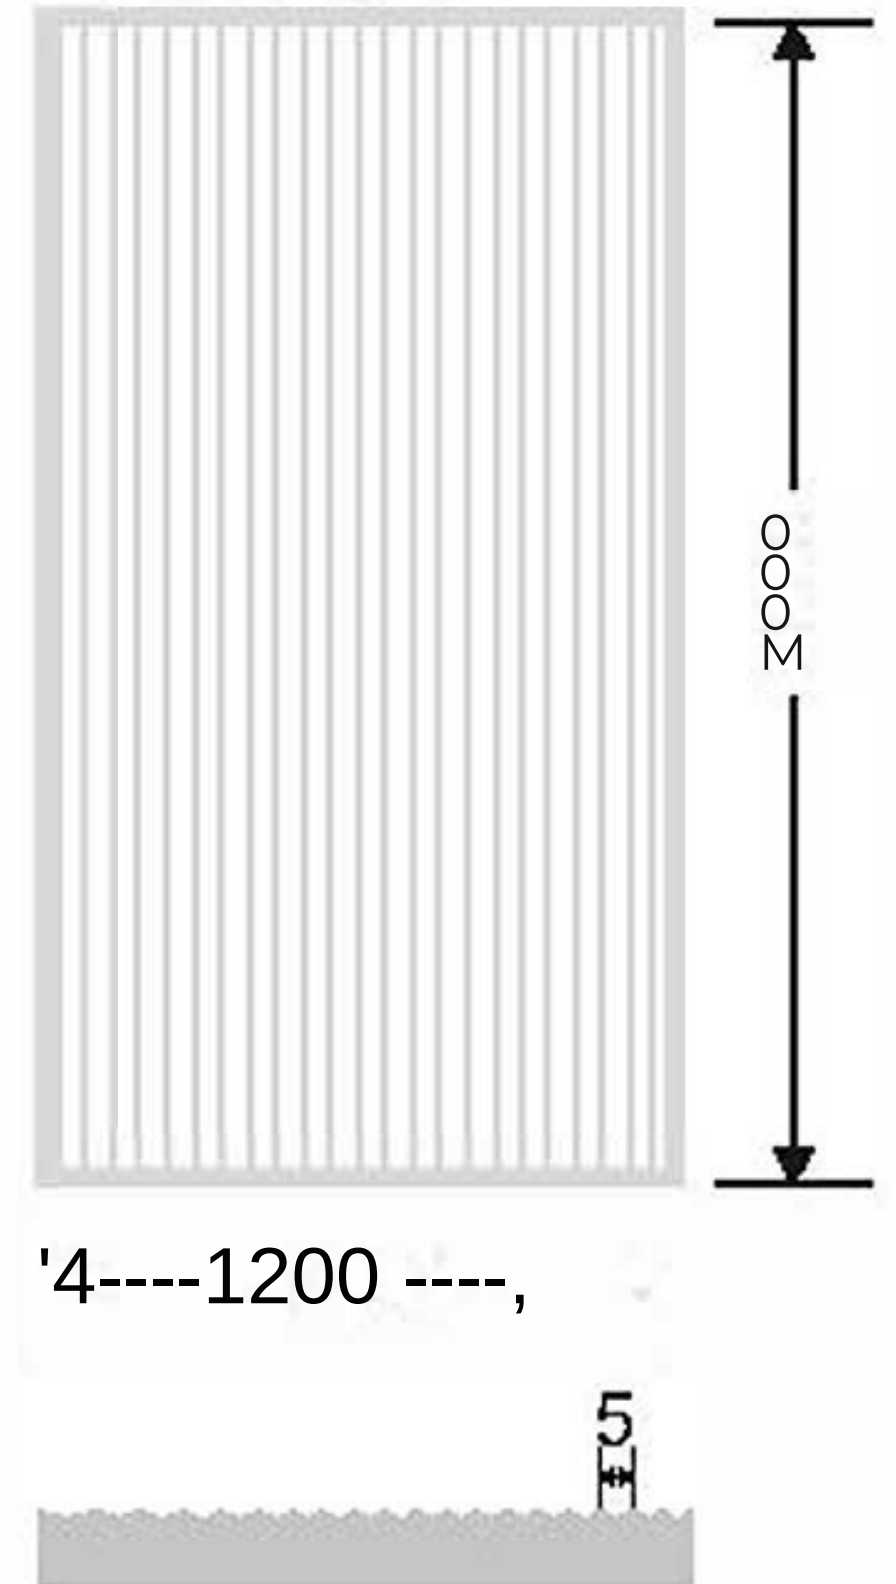

Flute Orientation

4---1200 ---,

Article Code : Reeded
Standard Size (WxH) : 1200x3000mm
Standard Thickness : 8mm

• This is a creative photograph. Actual product may vary.
• Color may vary lot to lot. please ask for fresh sample before placing order.

Flute Orientation

'4----1200 ----,

Article Code : Reeded_Copper
Standard Size (WxH): 12000000mm
Standard Thickness : 10mm Laminated

• This is a creative photograph. Actual product may vary.
• Color may vary lot to lot. please ask for fresh sample before placing order.

Flute Orientation

Article Code : Reeded_Blue
Standard Size (W<HI) : 12000000mm
Standard Thickness : 10mm Laminated

• This is a creative photograph. Actual product may vary.
• Color may vary lot to lot. please ask for fresh sample before placing order.

Flute Orientation

Article Code : Masterline
Standard Size (WxH) : 12000000
mm Standard Thickness : 5mm

• This is a creative photograph. Actual product may vary.
• Color may vary lot to lot. please ask for fresh sample before placing order.