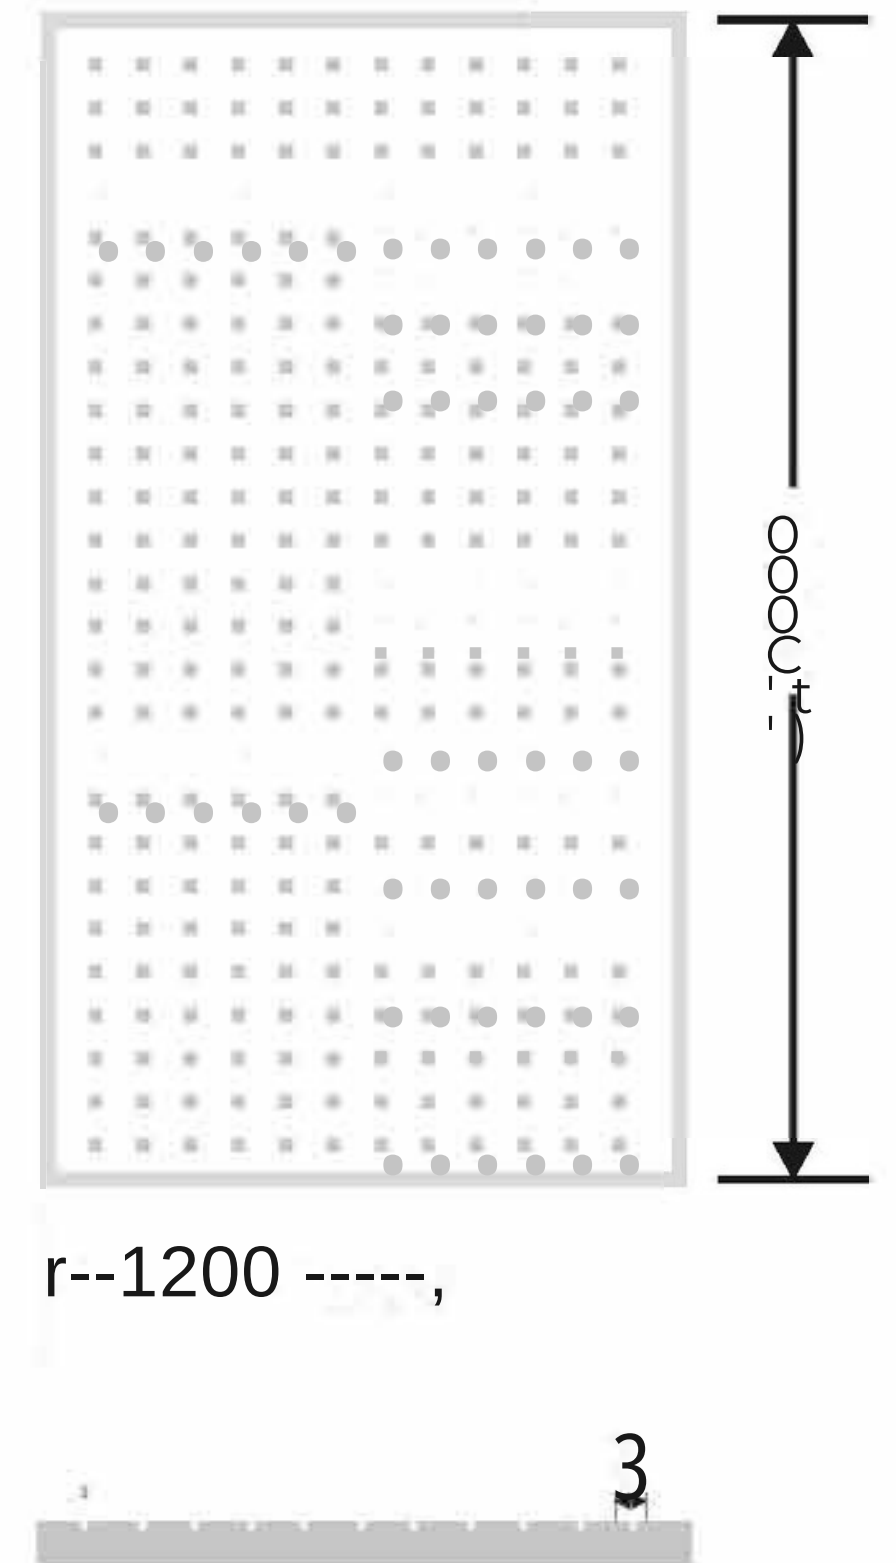

Partten Orientation