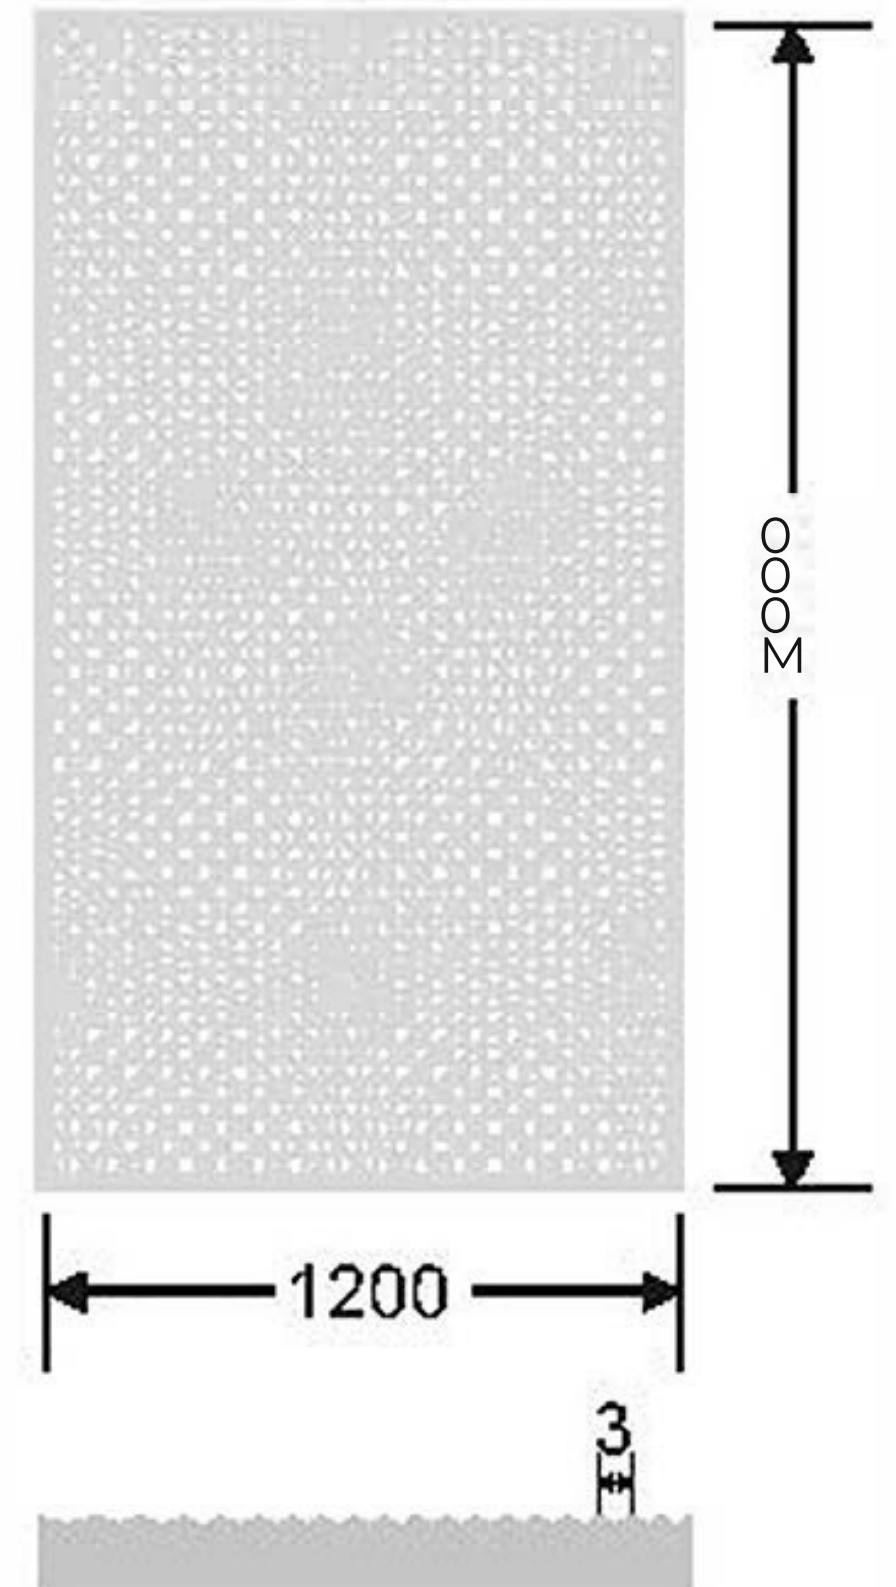

Flute Orientation