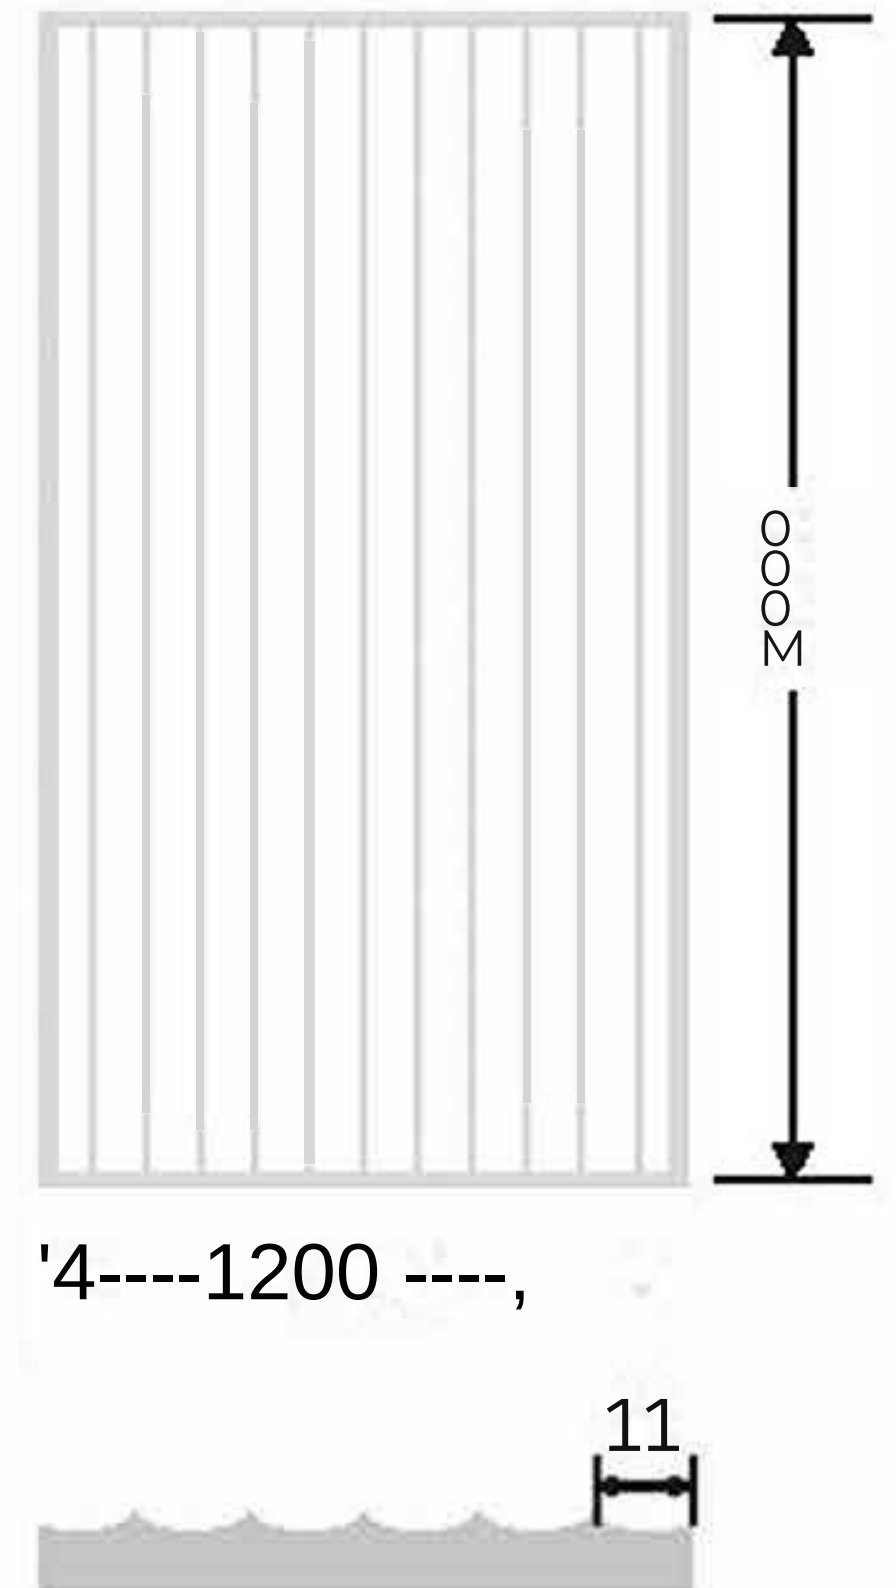

Flute Orientation

4---1200 ---,

Article Code : Reeded
Standard Size (WxH) : 1200x3000mm
Standard Thickness : 8mm

• This is a creative photograph. Actual product may vary.
• Color may vary lot to lot. please ask for fresh sample before placing order.

Flute Orientation

Article Code : Reeded_Gold
Standard Size (WxH) : 1200x3000mm
Standard Thickness : 10mm Laminated

• This is a creative photograph. Actual product may vary.
• Color may vary lot to lot. please ask for fresh sample before placing order.

Flute Orientation

Article Code : Reeded_Grey
Standard Size (WxH) : 1200x3000mm
Standard Thickness : 10mm Laminated

• This is a creative photograph. Actual product may vary.
• Color may vary lot to lot. please ask for fresh sample before placing order.

Flute Orientation

'4----1200 ----,

Article Code : Reeded_Copper
Standard Size (WxH): 12000000mm
Standard Thickness : 10mm Laminated

• This is a creative photograph. Actual product may vary.
• Color may vary lot to lot. please ask for fresh sample before placing order.