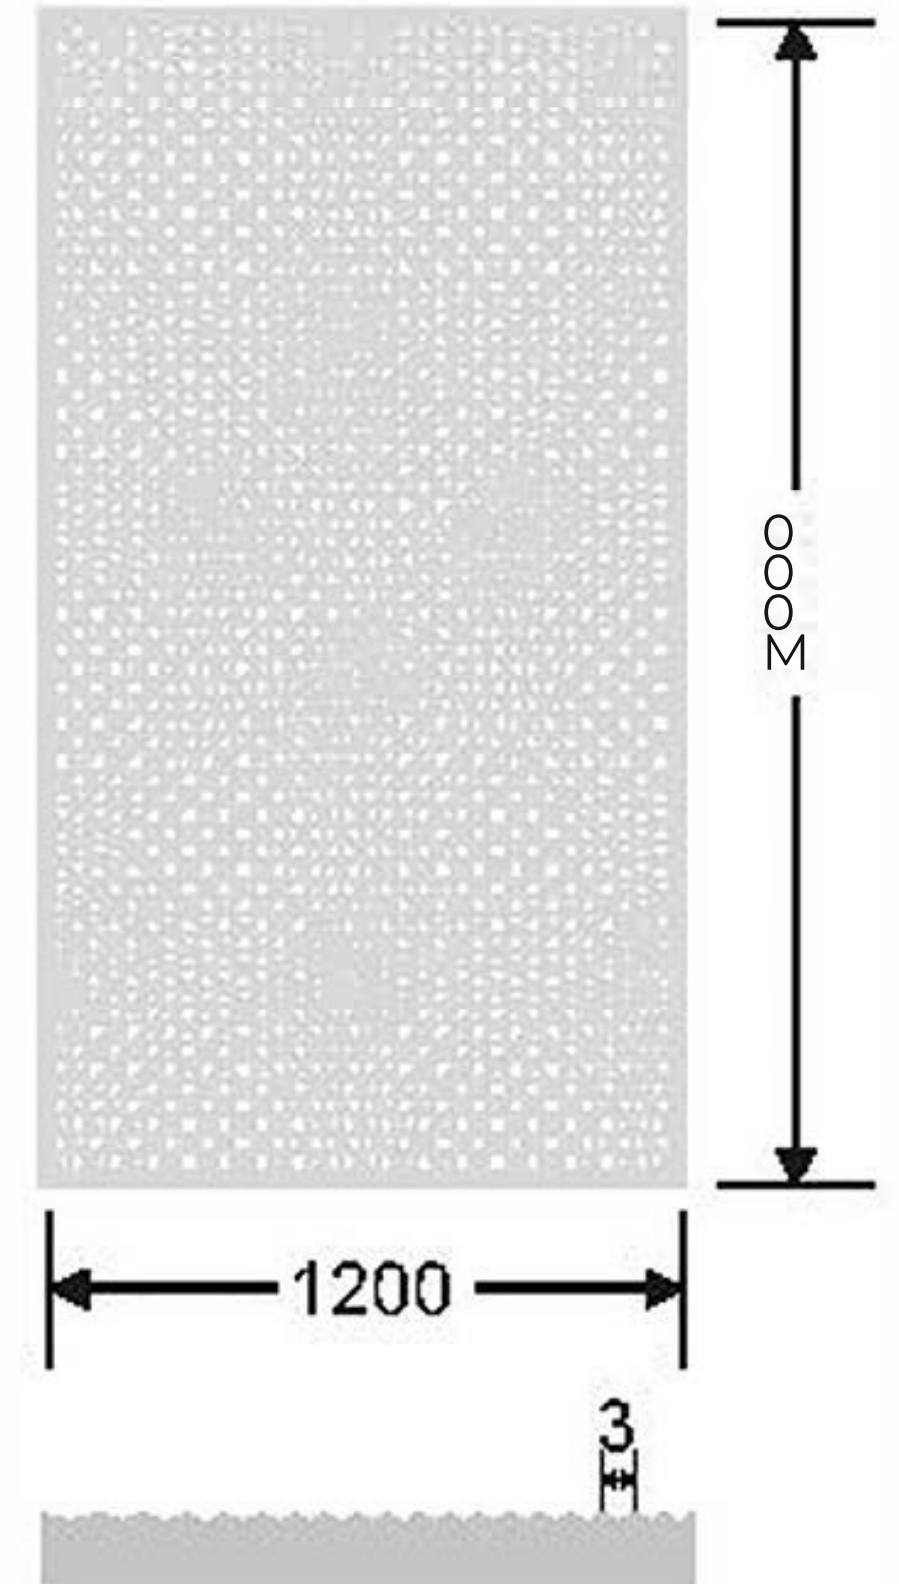

Flute Orientation