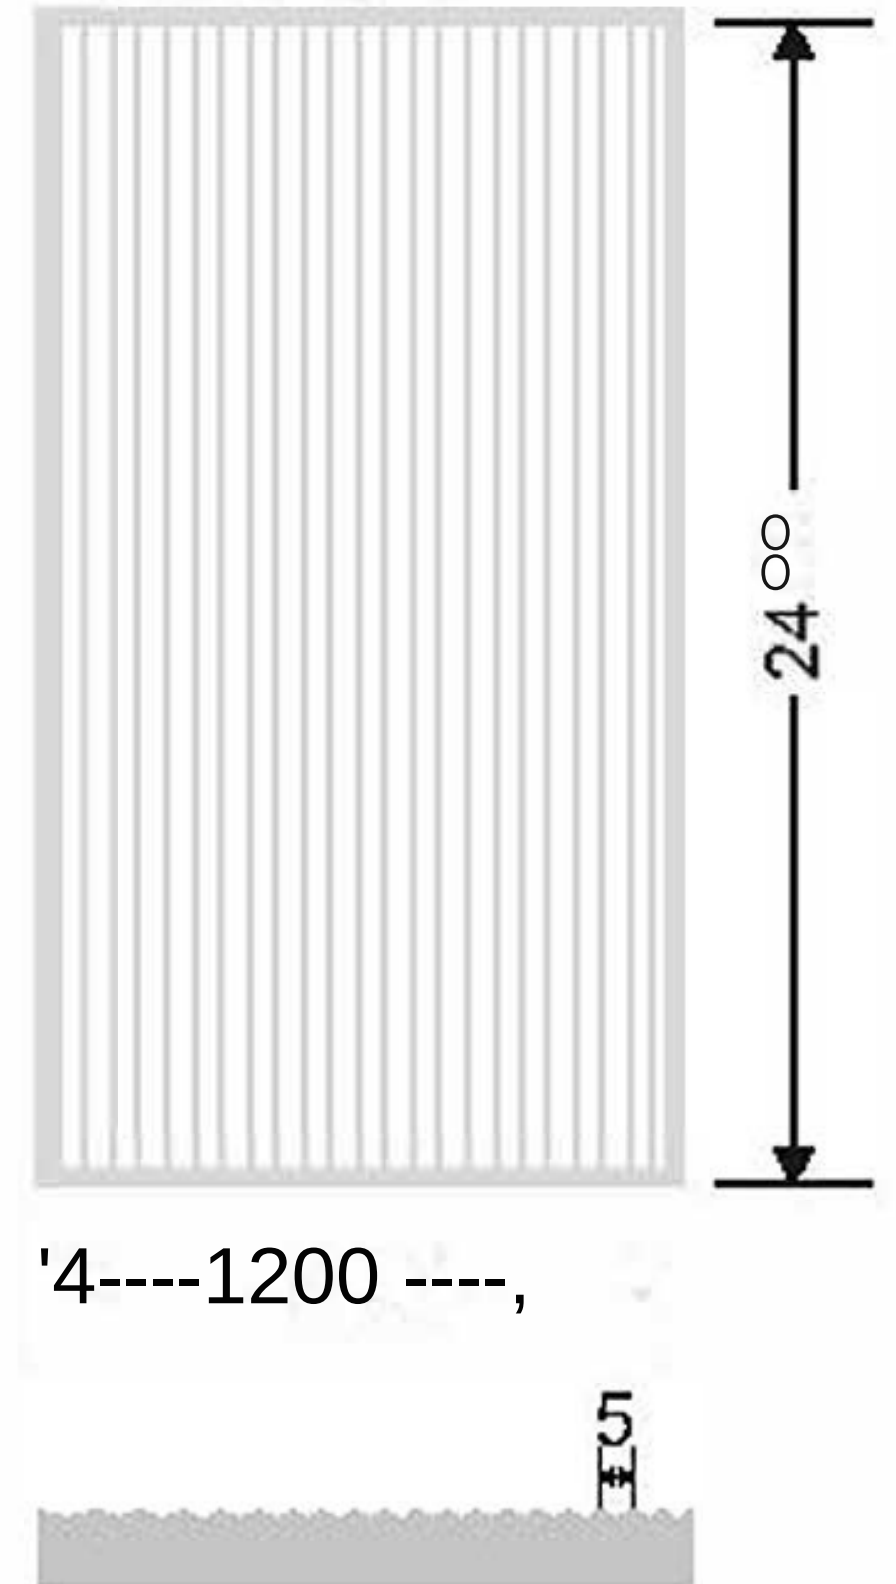

Flute Orientation