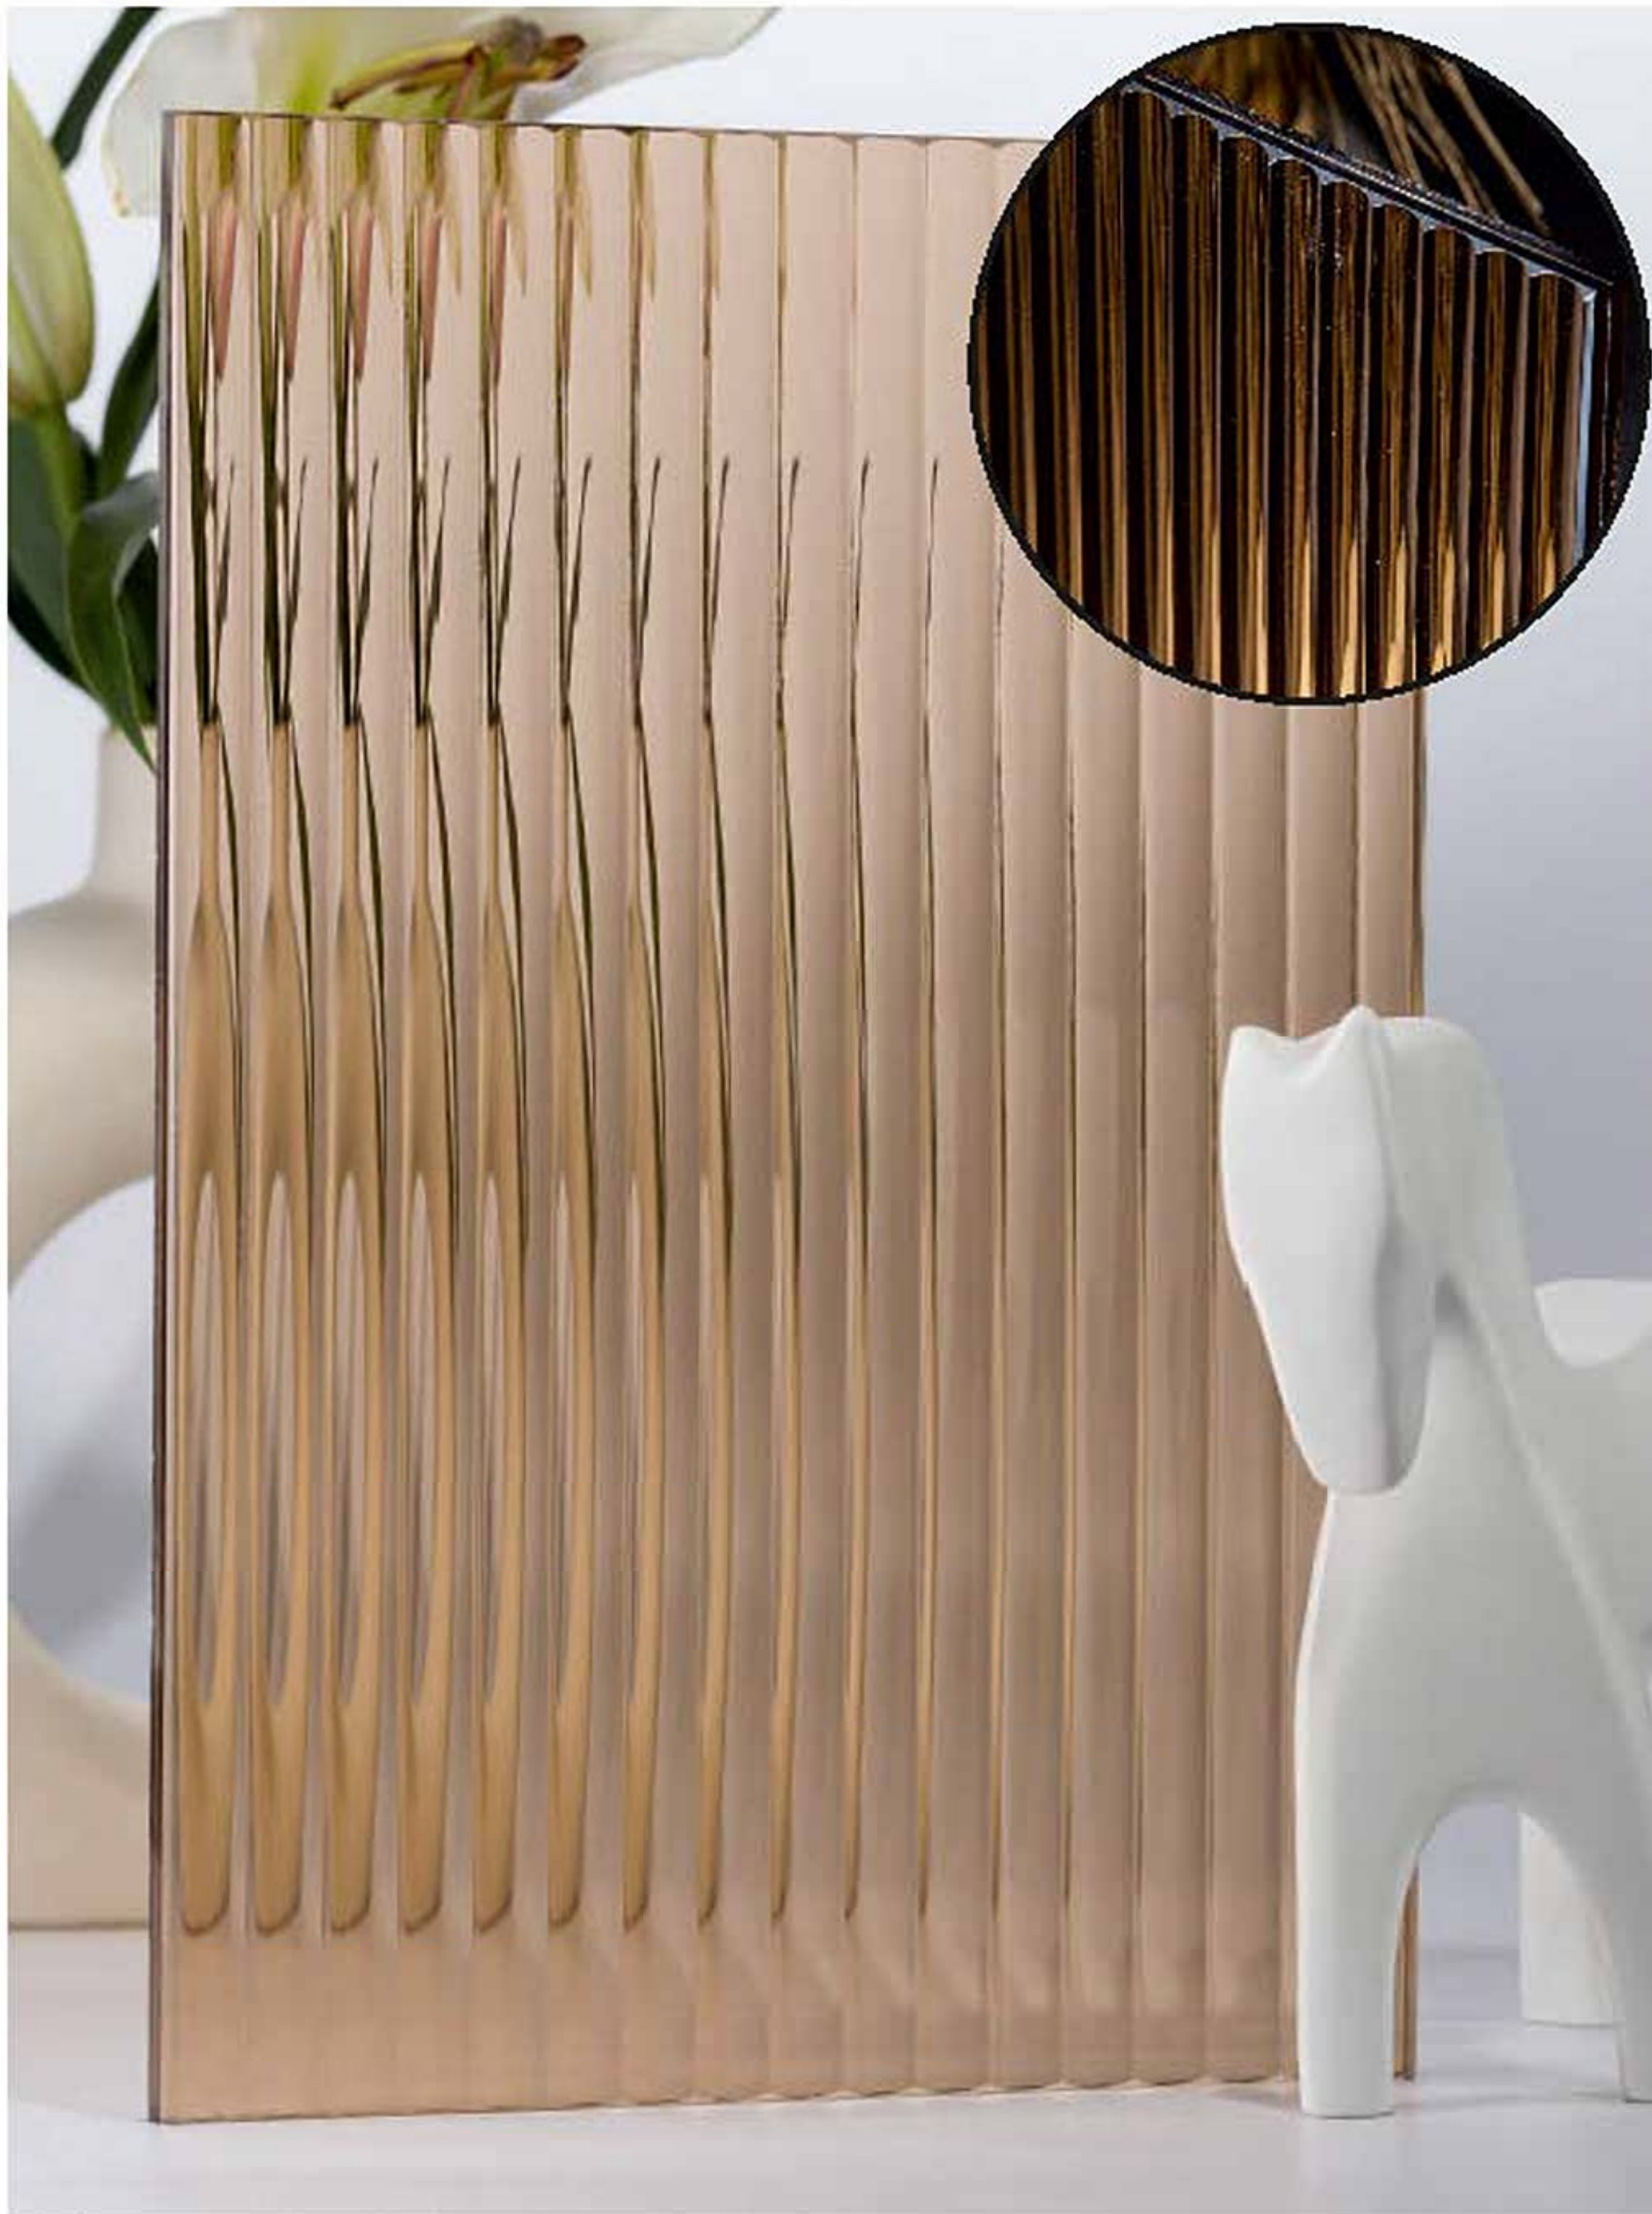

Flute Orientation

'4----1200 ----,

Article Code : Reeded_Copper
Standard Size (WxH): 12000000mm
Standard Thickness : 10mm Laminated

• This is a creative photograph. Actual product may vary.
• Color may vary lot to lot. please ask for fresh sample before placing order.