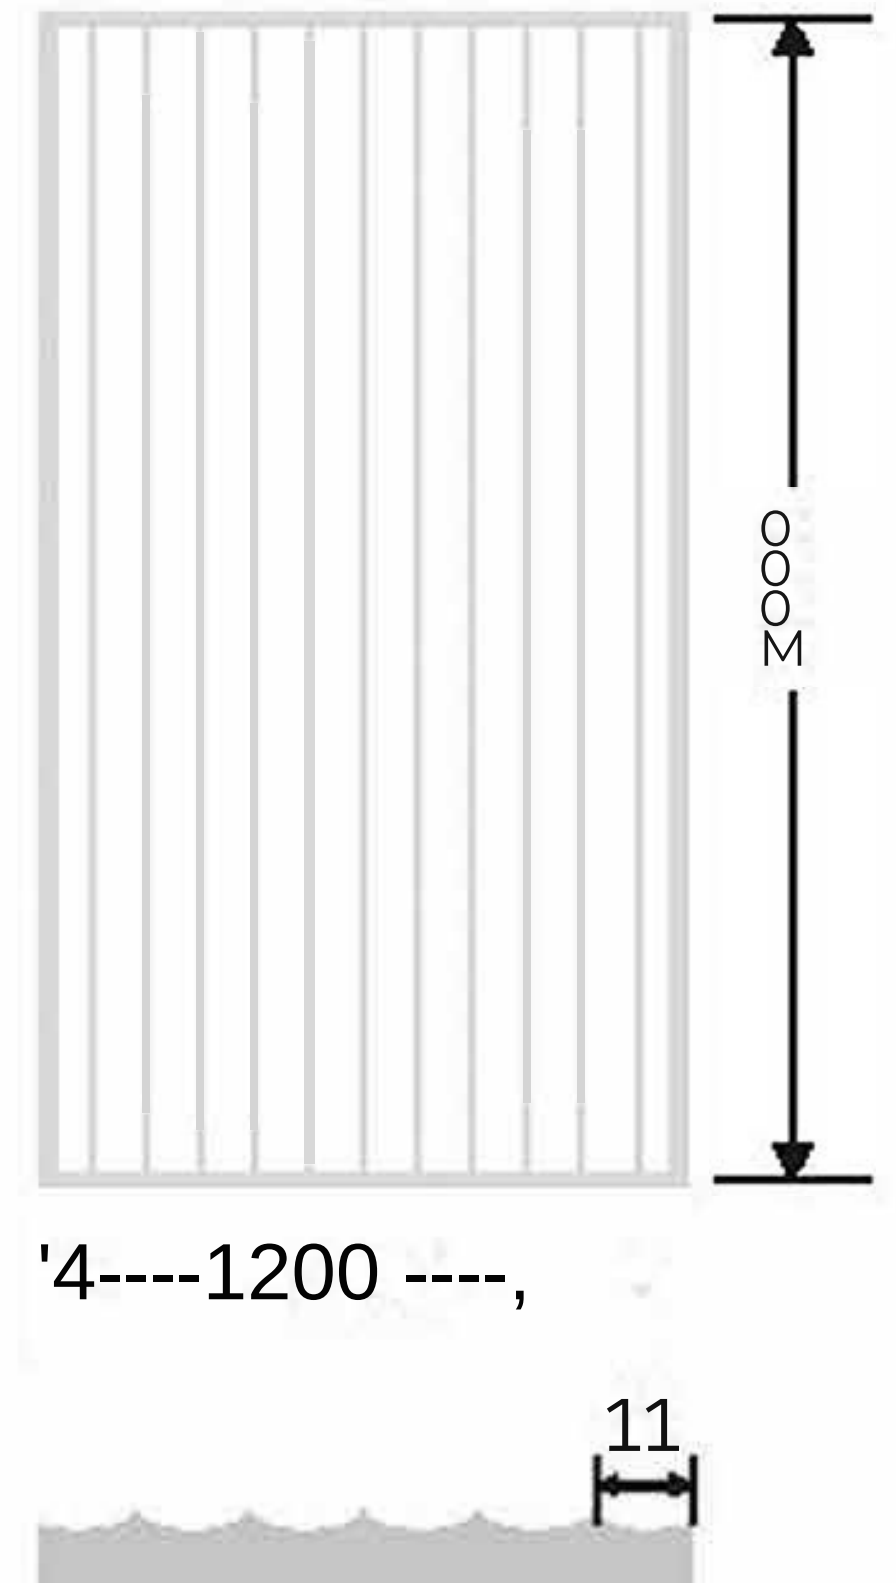

Flute Orientation

4---1200 ---,

Article Code : Reeded
Standard Size (WxH) : 1200x3000mm
Standard Thickness : 8mm

• This is a creative photograph. Actual product may vary.
• Color may vary lot to lot. please ask for fresh sample before placing order.

Flute Orientation

1200

Article Code : Reeded_Matt
Standard Size (WxH) : 1200x3000mm
Standard Thickness : 10mm Laminated

• This is a creative photograph. Actual product may vary.
• Color may vary lot to lot. please ask for fresh sample before placing order.

Flute Orientation

Article Code : Reeded_Gold
Standard Size (WxH) : 1200x3000mm
Standard Thickness : 10mm Laminated

• This is a creative photograph. Actual product may vary.
• Color may vary lot to lot. please ask for fresh sample before placing order.

Flute Orientation

'4----1200 ----,

Article Code : Reeded_Copper
Standard Size (WxH): 12000000mm
Standard Thickness : 10mm Laminated

• This is a creative photograph. Actual product may vary.
• Color may vary lot to lot. please ask for fresh sample before placing order.