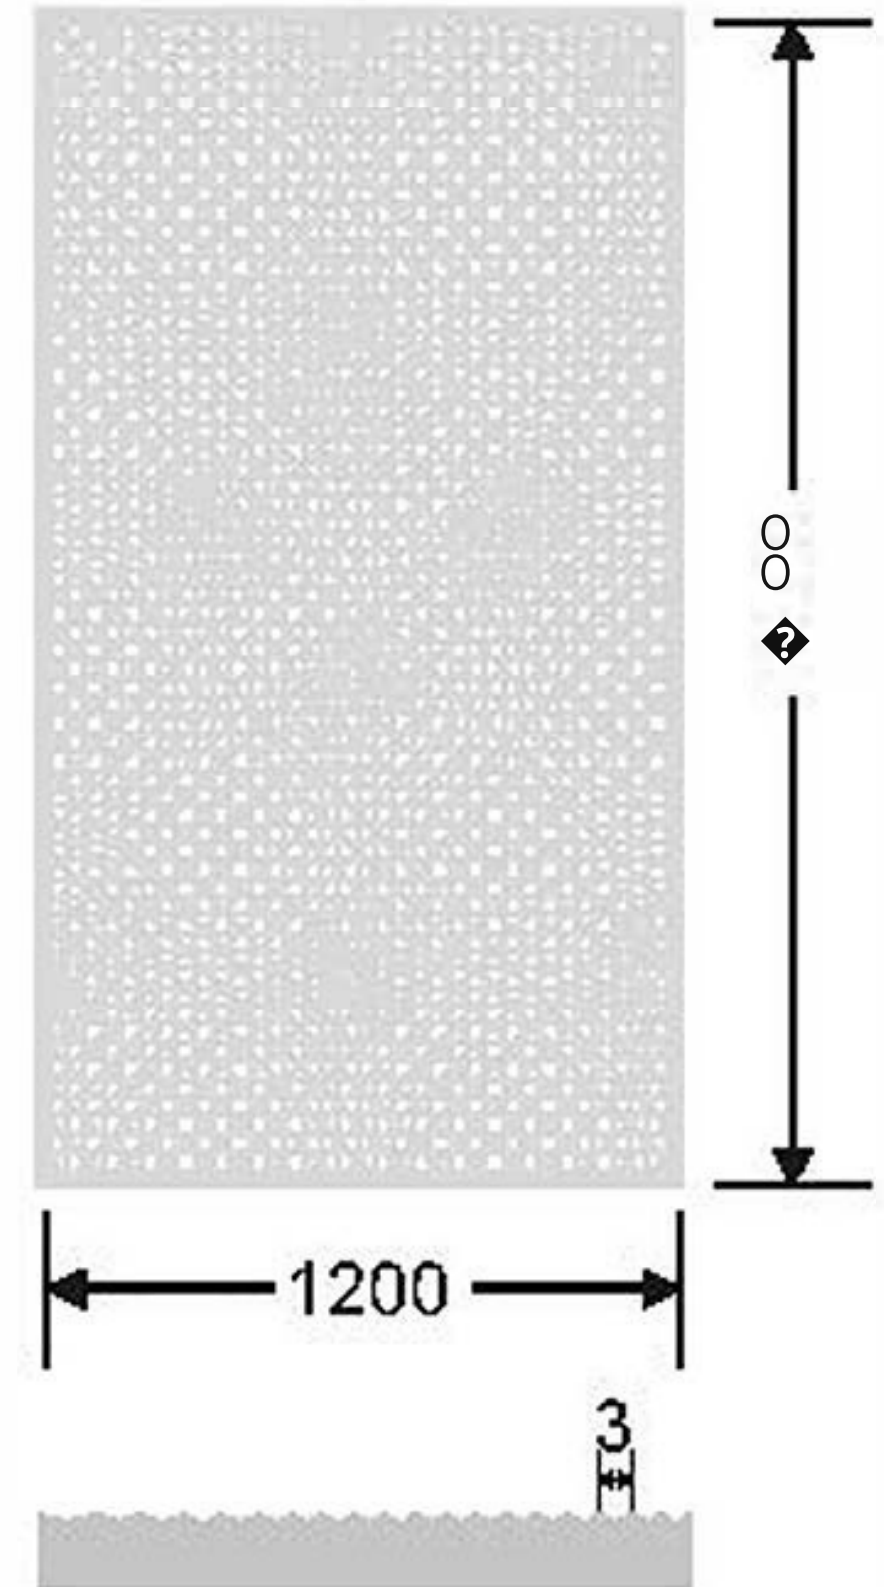

Flute Orientation