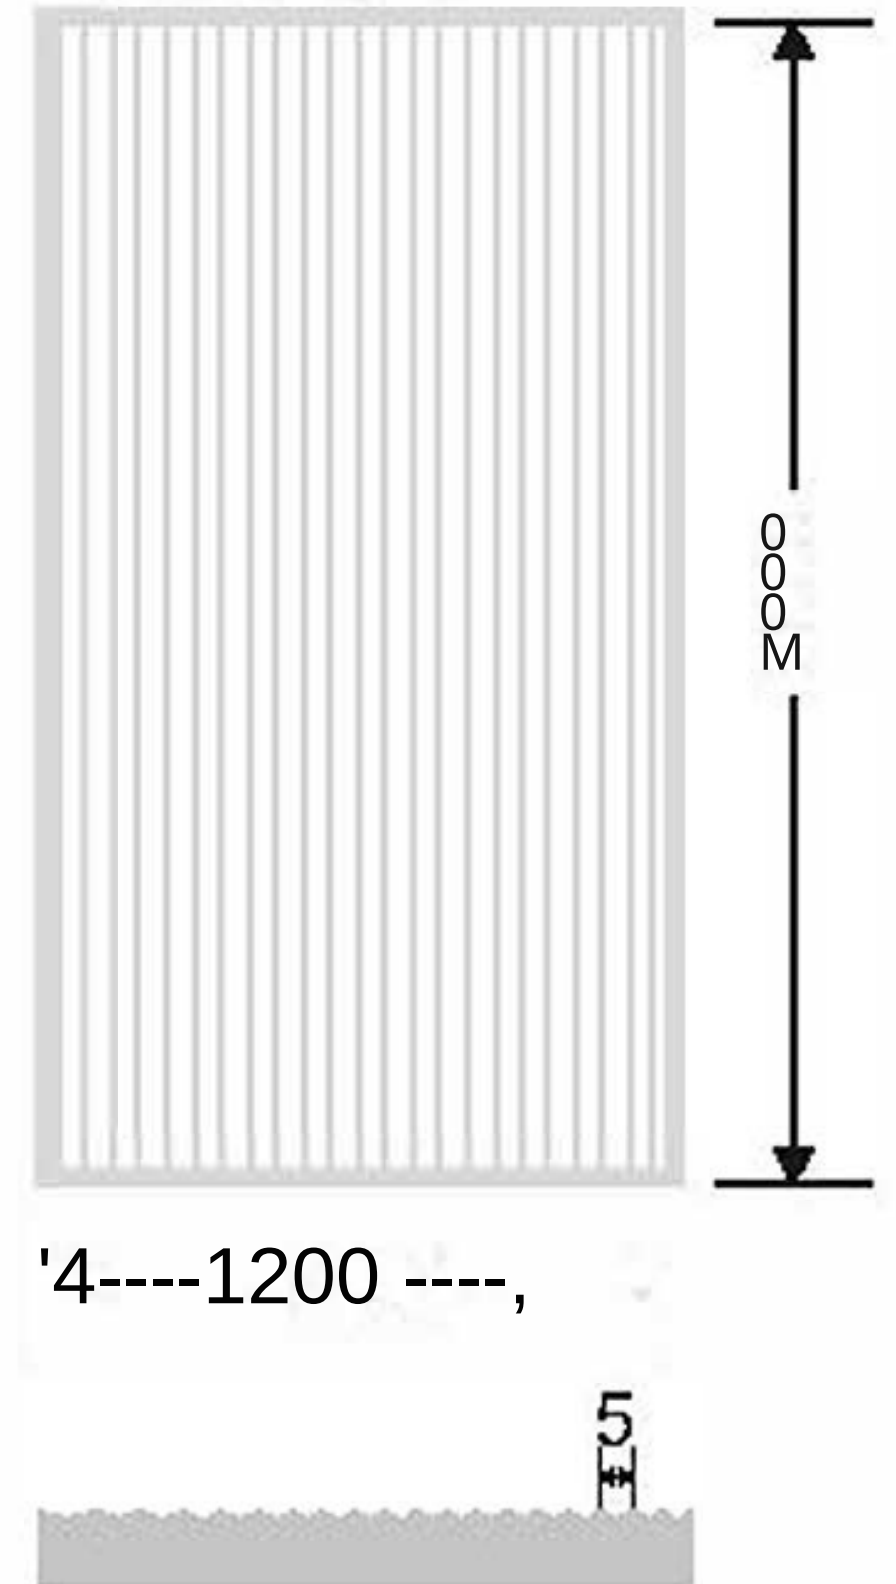

Flute Orientation