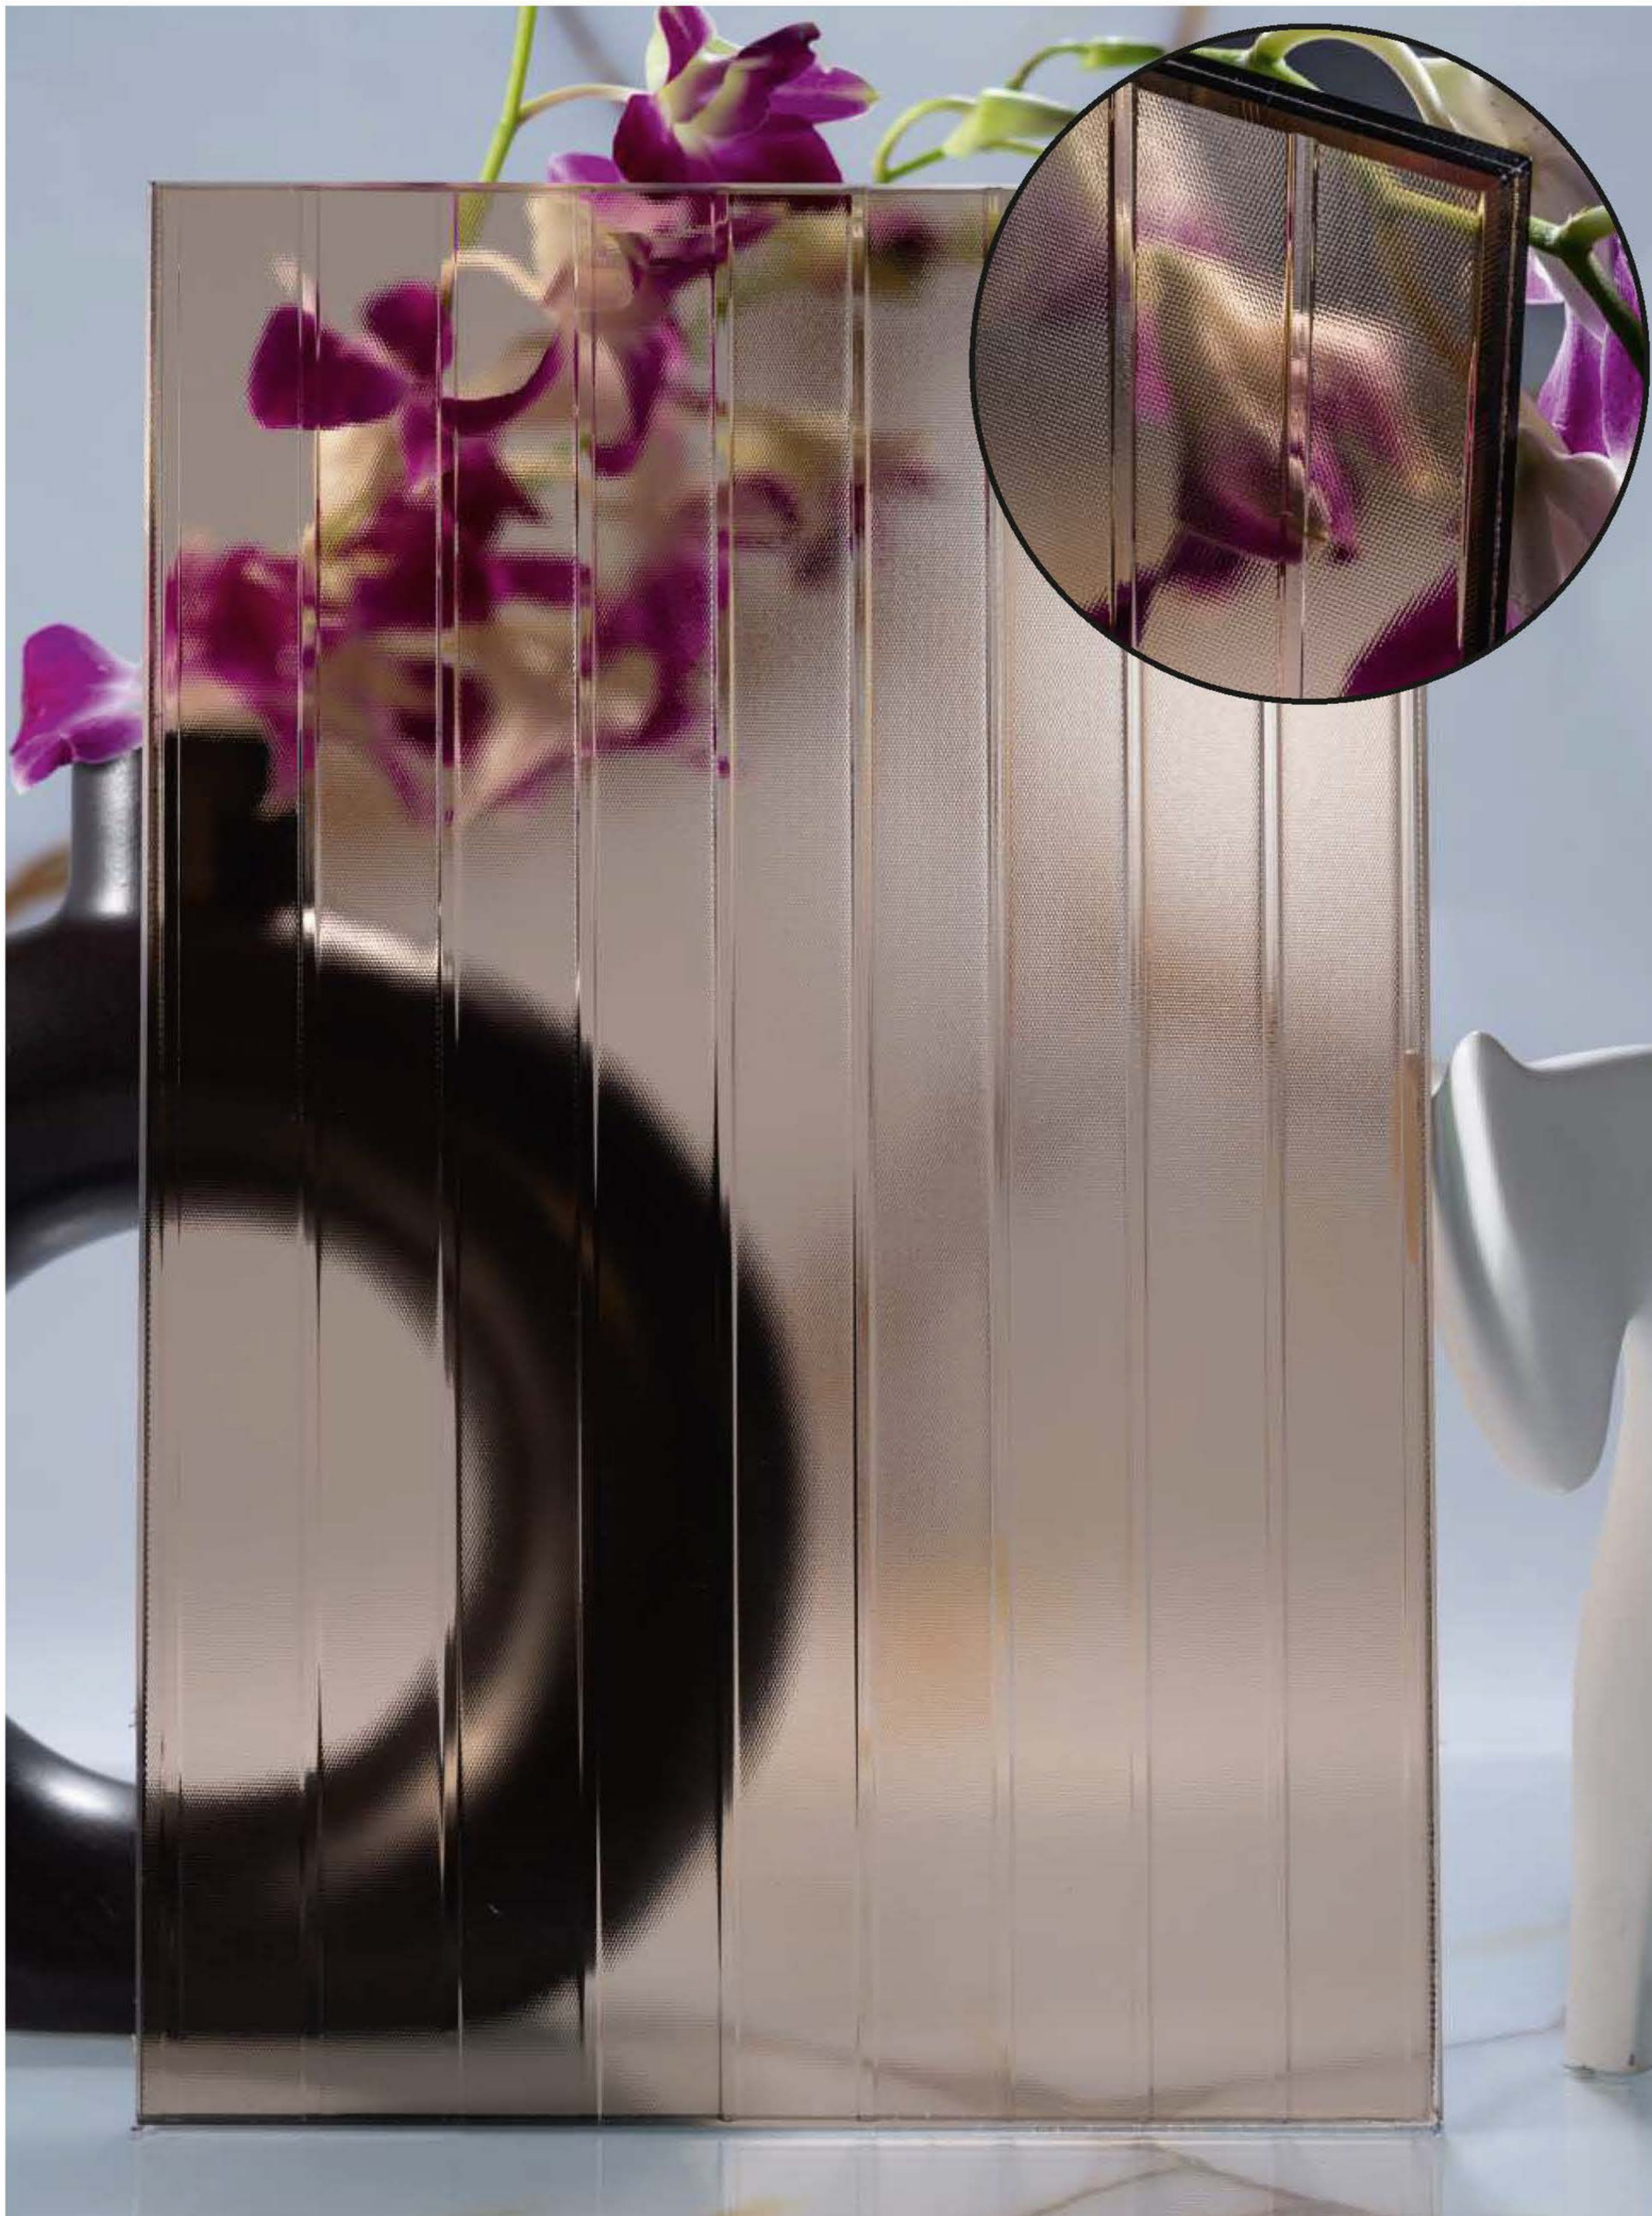

Line Orientation

r--1200 -----,

25
H ? ? ? ? ?

Article Code : Mist Line Blue Tinted
Standard Size (WxH) : 1200x3000mm
Standard Thickness : 10mm Laminated

*This is a creative photograph. Actual product may vary.
*Color may vary lot to lot. please ask for fresh sample before placing order.