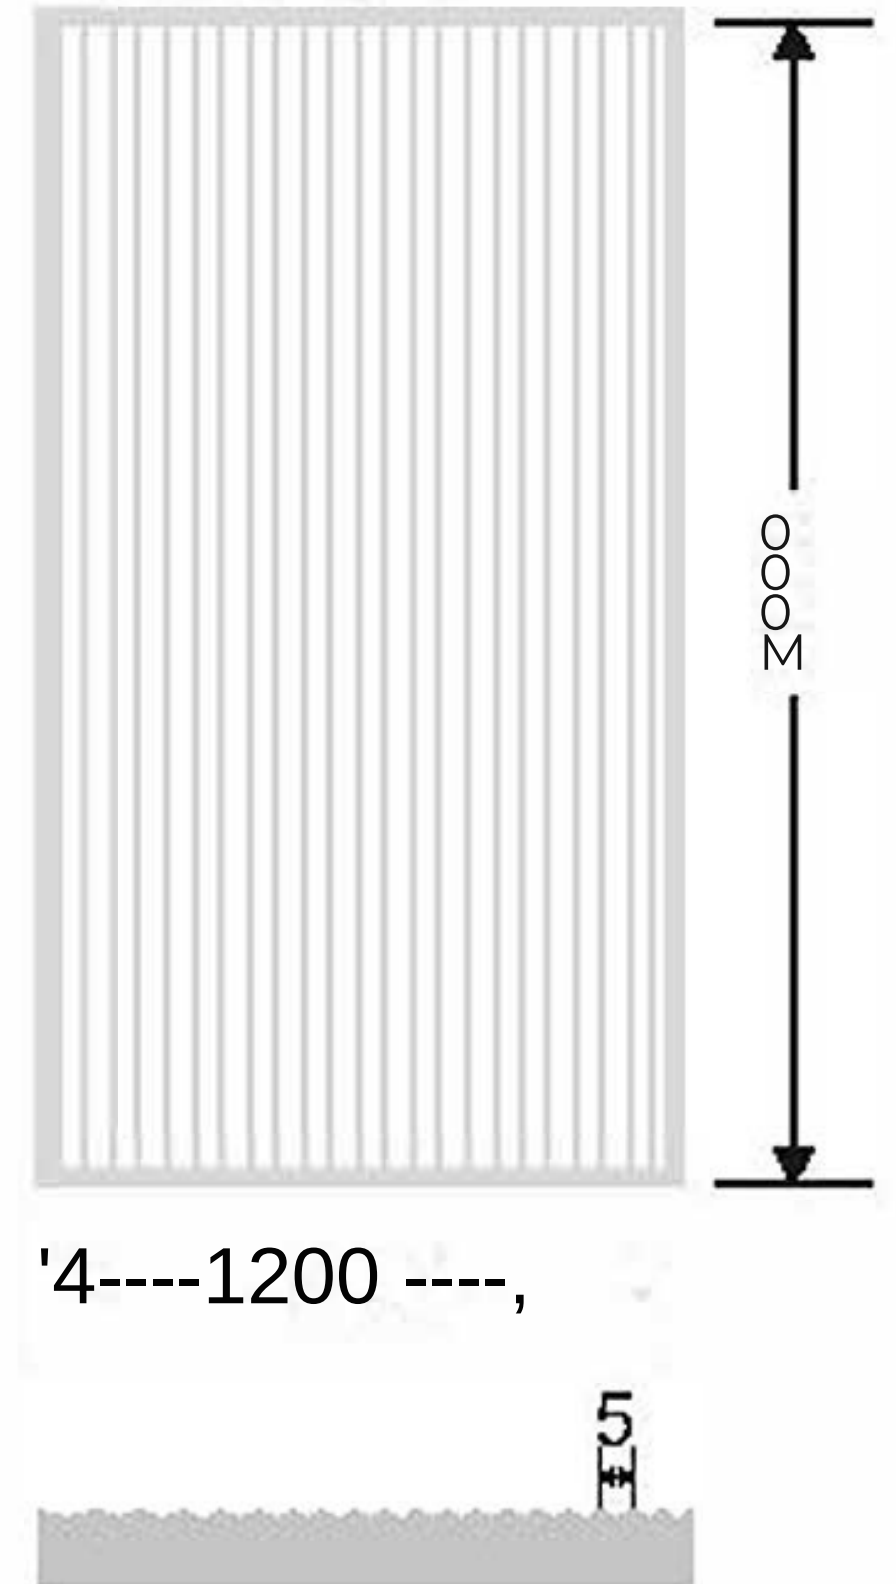

Flute Orientation

'4----1200 ----,

Article Code : Reeded_Copper
Standard Size (WxH): 12000000mm
Standard Thickness : 10mm Laminated

• This is a creative photograph. Actual product may vary.
• Color may vary lot to lot. please ask for fresh sample before placing order.

Flute Orientation

Article Code : Masterline Gold
Standard Size (WxH) : 12000000mm
Standard Thickness : 10mm Laminated

! This is a creative photograph. Actual product may vary.
• Color may vary lot to lot. pl ease ask for fresh sample before placing order.

Flute Orientation

Article Code : Masterline Brown
Standard Size (WxH) : 12000000mm
Standard Thickness : 10mm Laminated

! This is a creative photograph. Actual product may vary.
• Color may vary lot to lot. pl ease ask for fresh sample before placing order.

Flute Orientation

Article Code : Masterline Copper
Standard Size (WxH) : 12000000mm
Standard Thickness : 10mm Laminated

! This is a creative photograph. Actual product may vary.
• Color may vary lot to lot. pl ease ask for fresh sample before placing order.