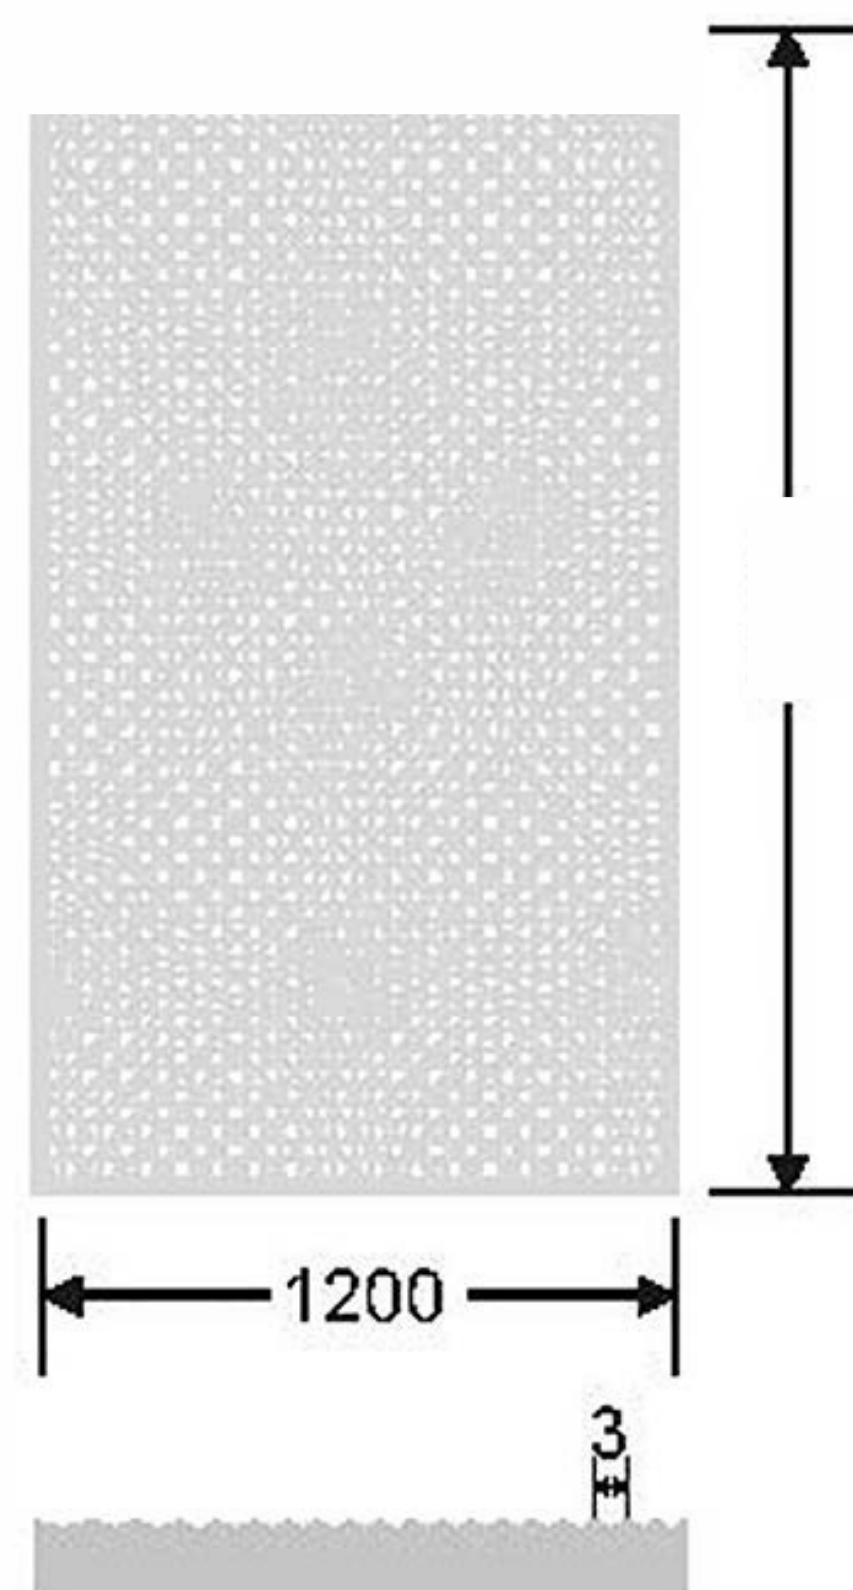

Flute Orientation