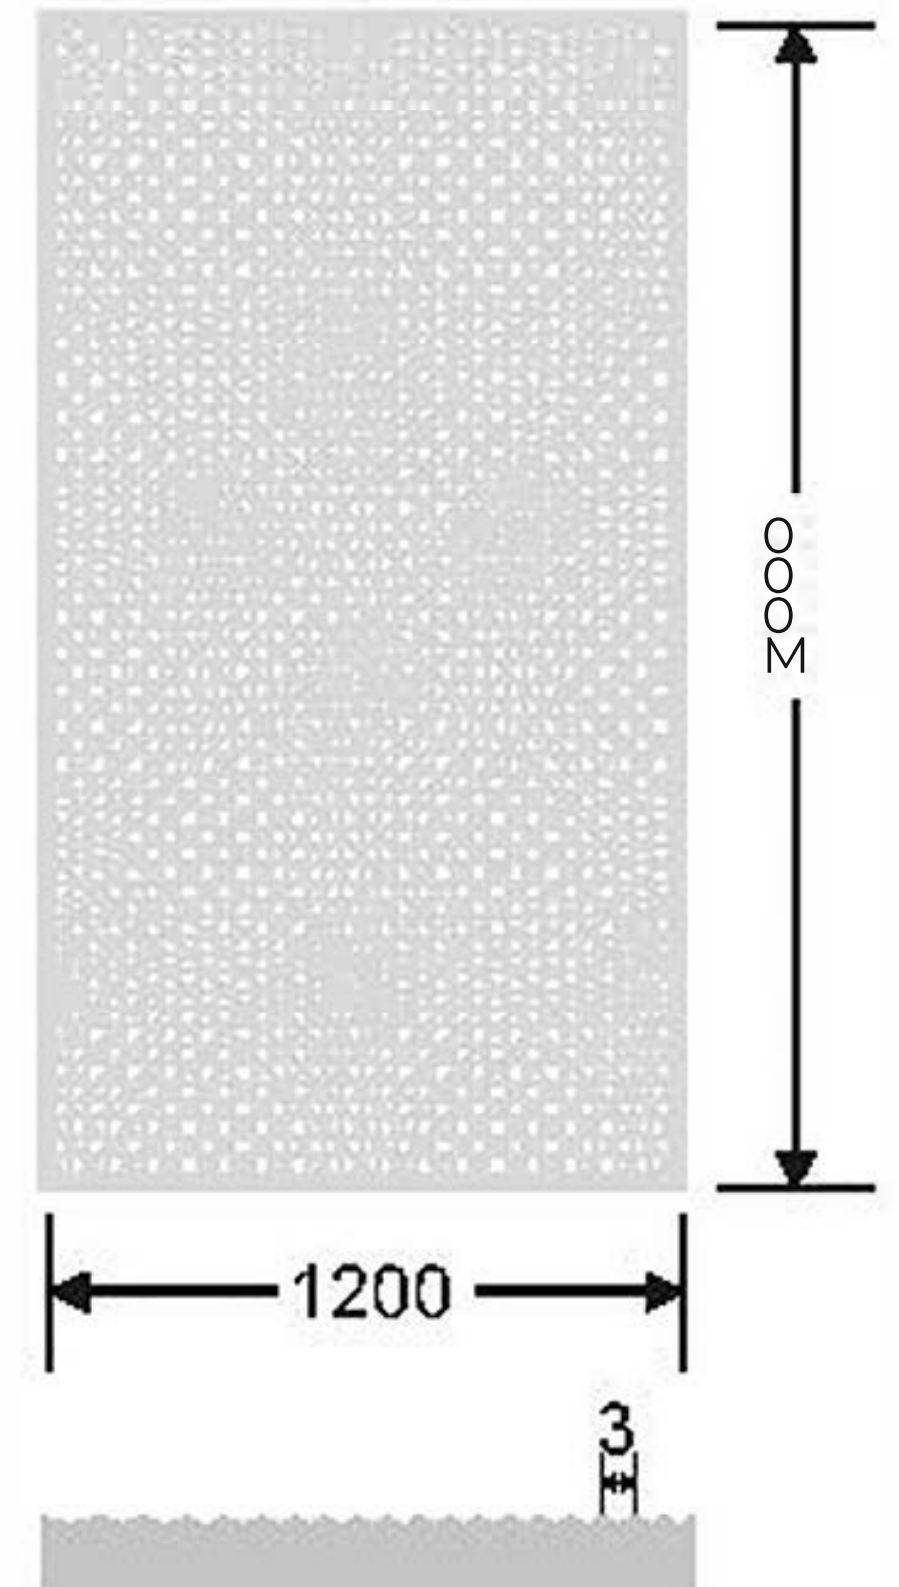

Flute Orientation