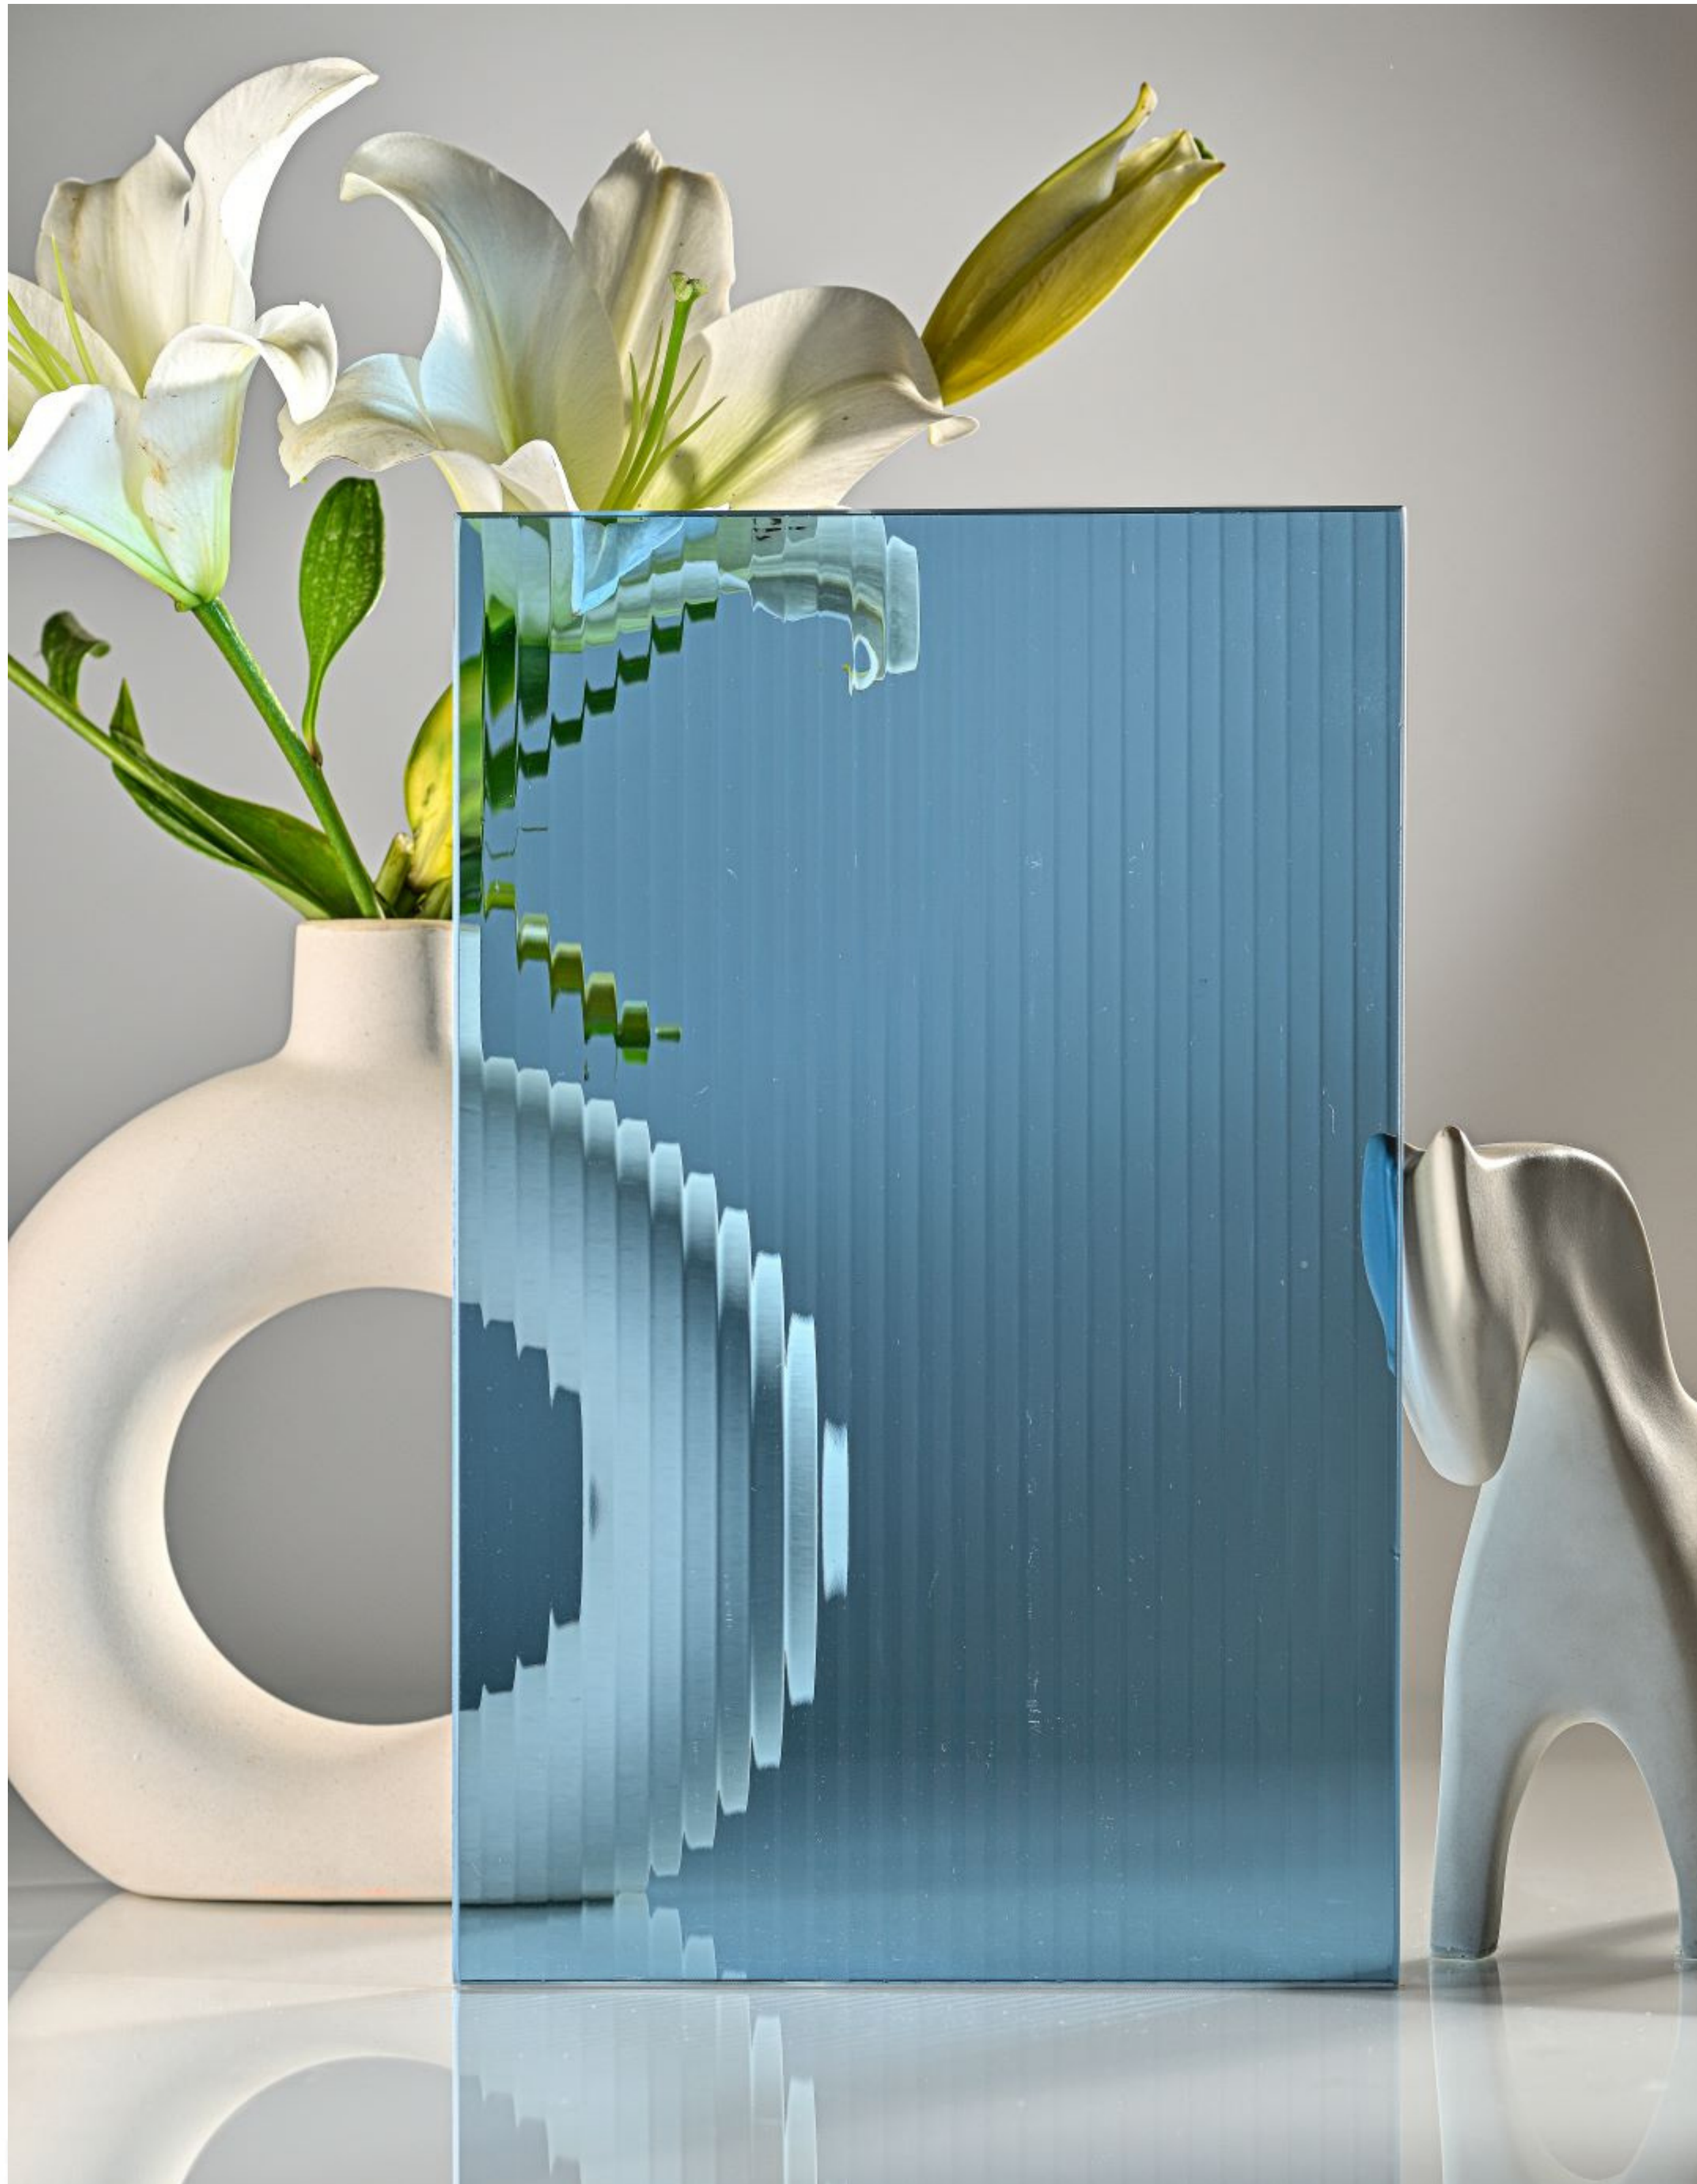

Article Code : Channel Blue Standard
Size (WxH) : 1200x3000mm Standard
Thickness : 10mm Laminated

*This is a creative photograph. Actual product may vary.
*Color may vary lot to lot. please ask for fresh sample before placing order.