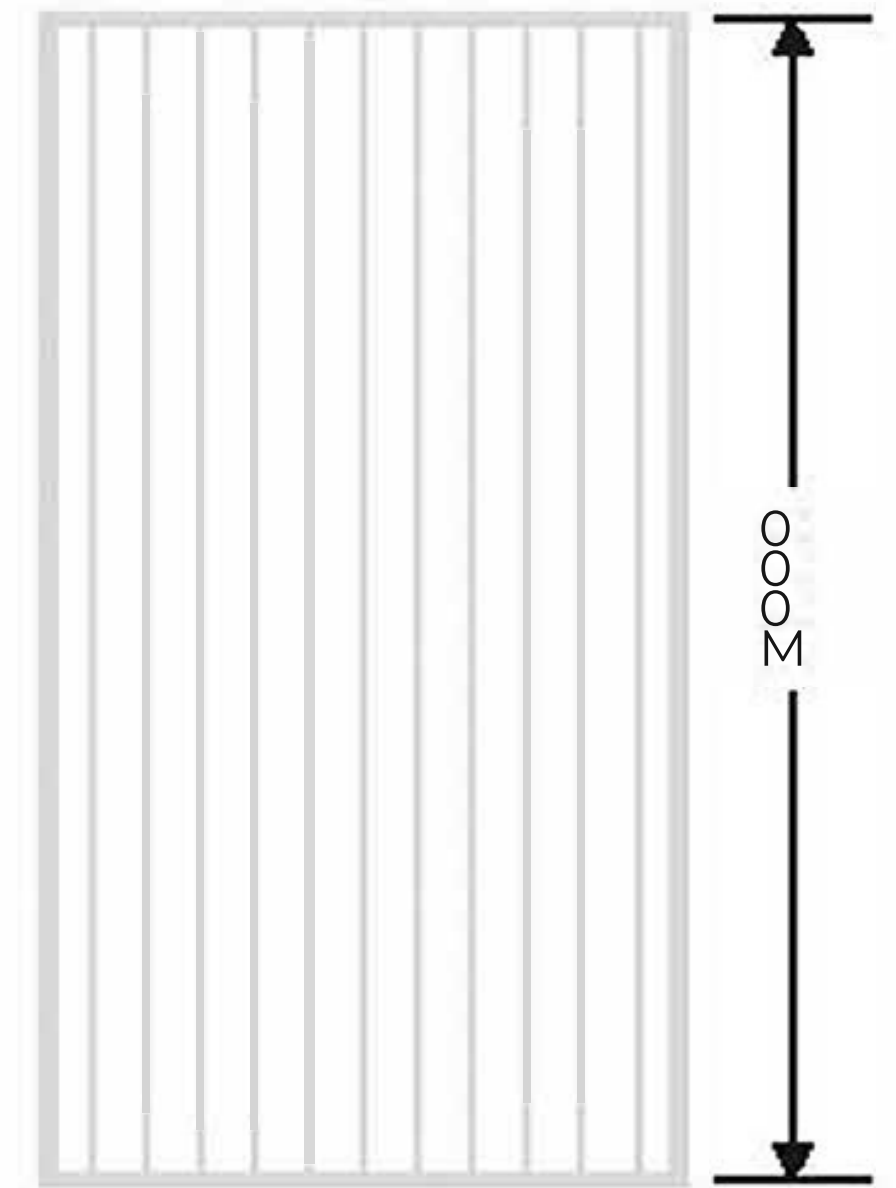

Flute Orientation

Article Code : Reeded_Gold
Standard Size (WxH) : 1200x3000mm
Standard Thickness : 10mm Laminated

• This is a creative photograph. Actual product may vary.
• Color may vary lot to lot. please ask for fresh sample before placing order.

Flute Orientation

'4----1200 ----,

Article Code : Reeded_Copper
Standard Size (WxH): 12000000mm
Standard Thickness : 10mm Laminated

• This is a creative photograph. Actual product may vary.
• Color may vary lot to lot. please ask for fresh sample before placing order.