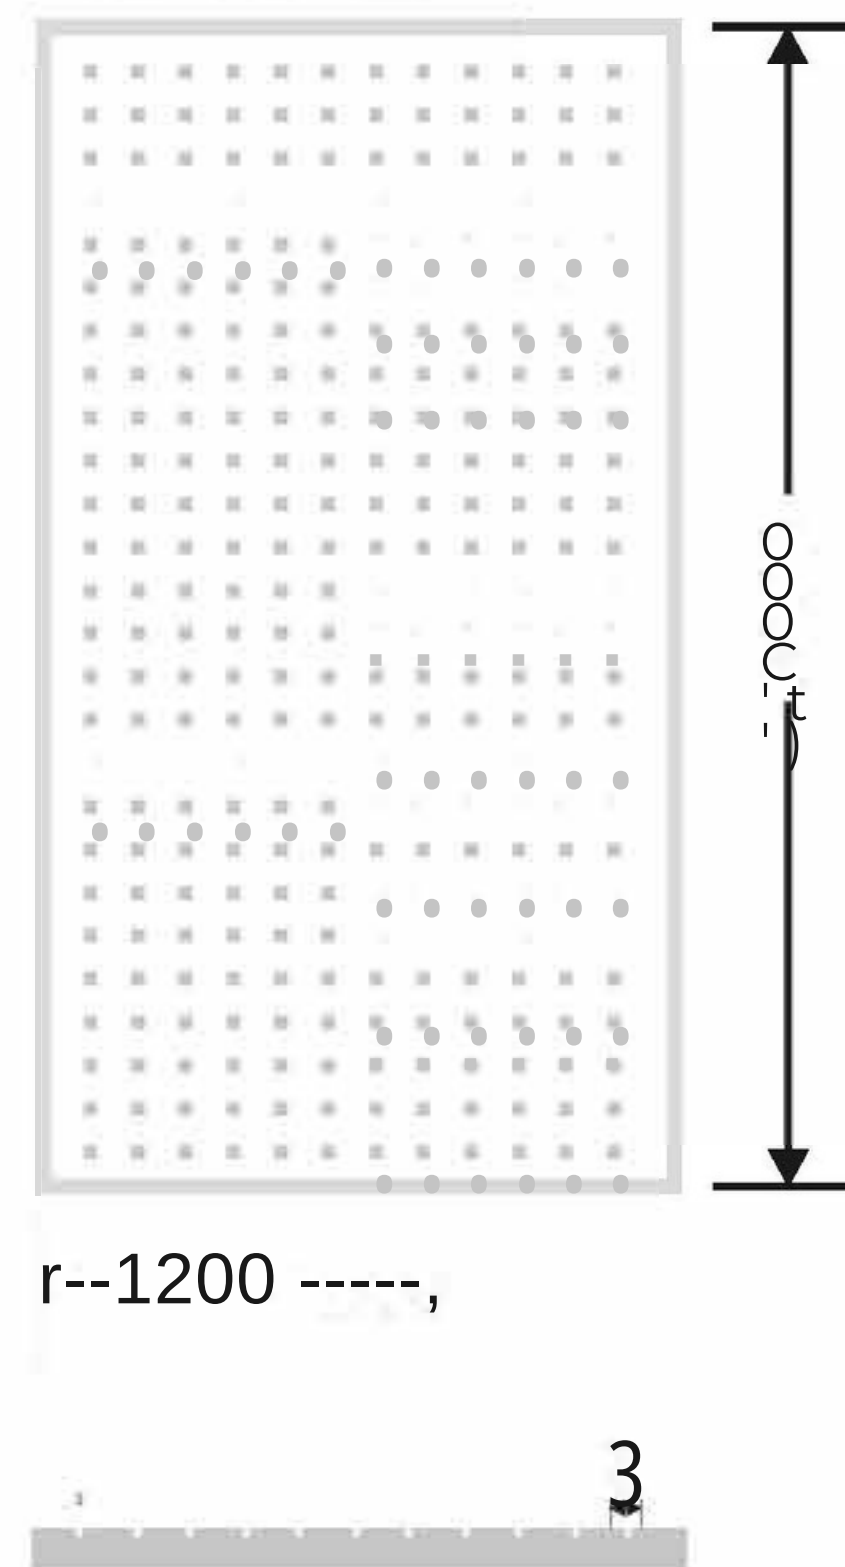

Partten Orientation