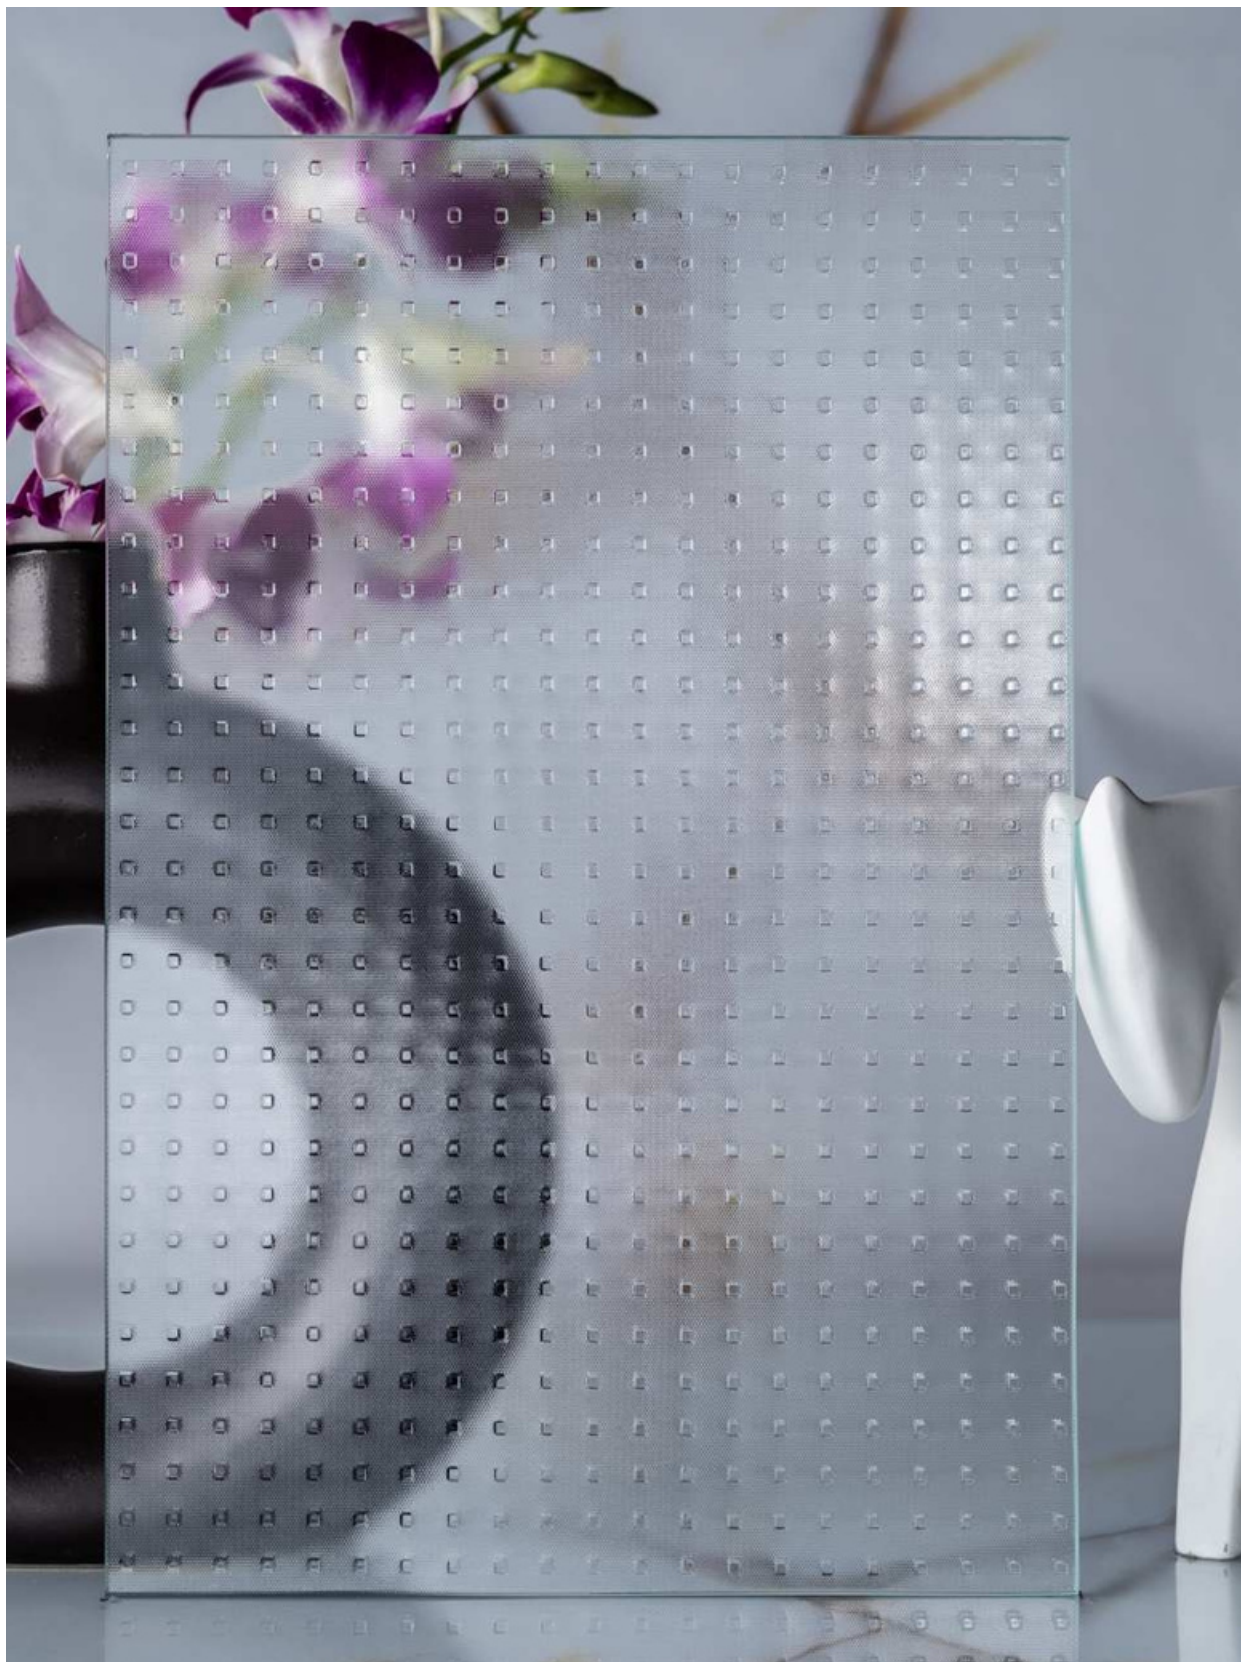

Article Code :Mist Square
Standard Size (WxH) : 1200x3000mm
Standard Thickness :4mm

* This is a creative photograph. Actual product may vary.
* Color may vary lot to lot. please ask for fresh sample before placing order.