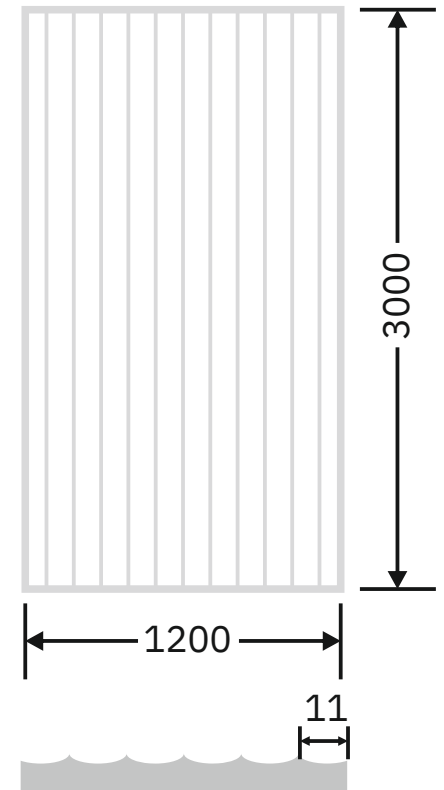

Article Code :Reeded
Standard Size (WxH) : 1200x3000mm
Standard Thickness :5,8mm

* This is a creative photograph. Actual product may vary.
* Color may vary lot to lot. please ask for fresh sample before placing order.