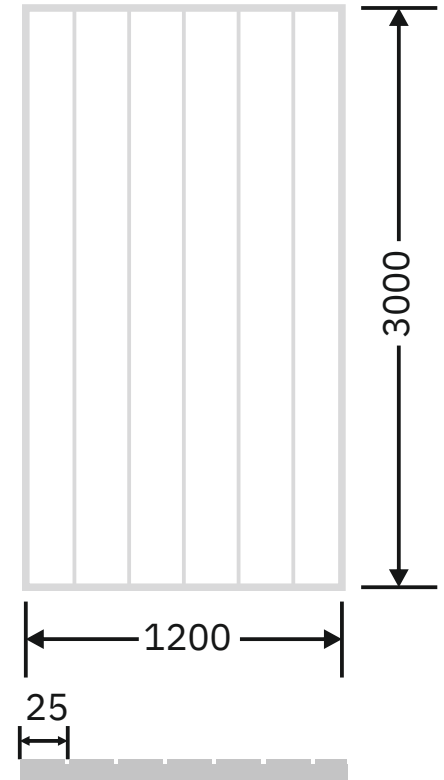

Flute Orientation

Article Code :Masterline  
Standard Size (WxH) : 1200x3000mm  
Standard Thickness :5mm,8mm

\*This is a creative photograph. Actual product may vary.  
\*Color may vary lot to lot. please ask for fresh sample before placing order.

Partten Orientation

Article Code :Benz  
Standard Size (WxH) : 1200x3000mm  
Standard Thickness :5mm,8mm

\* This is a creative photograph. Actual product may vary.  
\* Color may vary lot to lot. please ask for fresh sample before placing order.

Line Orientation

Article Code :Mist Line  
Standard Size (WxH) : 1200x3000mm  
Standard Thickness :4mm

\* This is a creative photograph. Actual product may vary.  
\* Color may vary lot to lot. please ask for fresh sample before placing order.

Article Code :Extra Clear  
Standard Size (WxH) : 1200x3000mm  
Standard Thickness :4,5,6,8 mm

\*This is a creative photograph. Actual product may vary.  
\*Color may vary lot to lot. please ask for fresh sample before placing order.