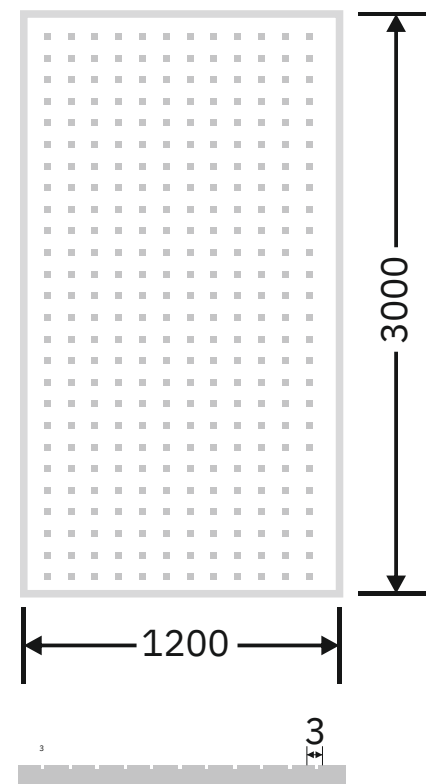

Partten Orientation