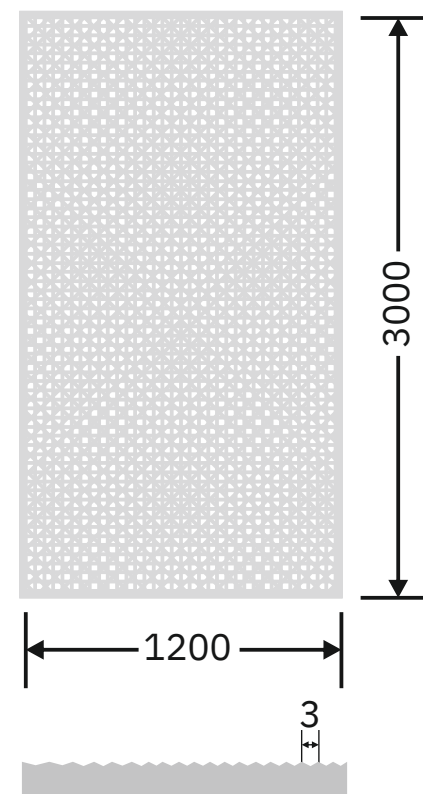

Partten Orientation