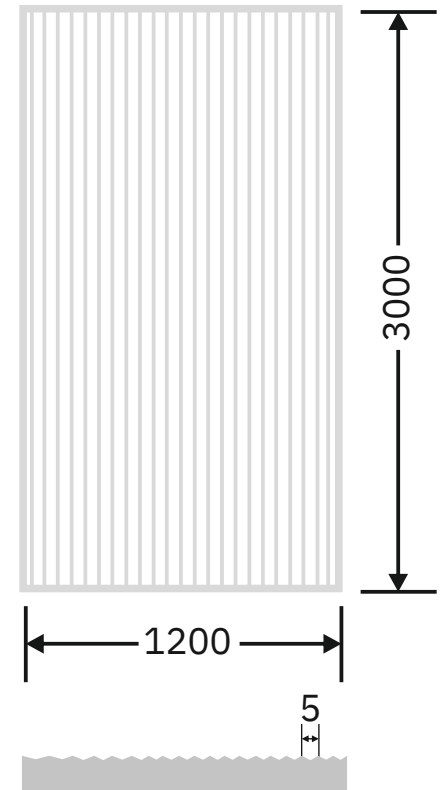

FIGURED GLASS COLLECTION BY JB GLASS

Flute Orientation

Article Code :Reeded  
Standard Size (WxH) : 1200x3000mm  
Standard Thickness :5,8mm

\* This is a creative photograph. Actual product may vary.  
\* Color may vary lot to lot. please ask for fresh sample before placing order.

Flute Orientation

Article Code :Masterline  
Standard Size (WxH) : 1200x3000mm  
Standard Thickness :5mm,8mm

\*This is a creative photograph. Actual product may vary.  
\*Color may vary lot to lot. please ask for fresh sample before placing order.

Line Orientation

Article Code :Mist Line  
Standard Size (WxH) : 1200x3000mm  
Standard Thickness :4mm

\* This is a creative photograph. Actual product may vary.  
\* Color may vary lot to lot. please ask for fresh sample before placing order.

Article Code : Ripple- CLEAR GOTHIC (51091)  
Standard Size (WxH) : 1200x3000mm  
Standard Thickness :4mm

\*This is a creative photograph. Actual product may vary.  
\*Color may vary lot to lot. please ask for fresh sample before placing order.