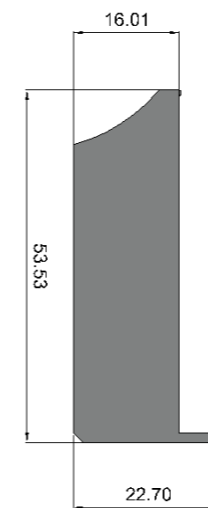

Profile Section view