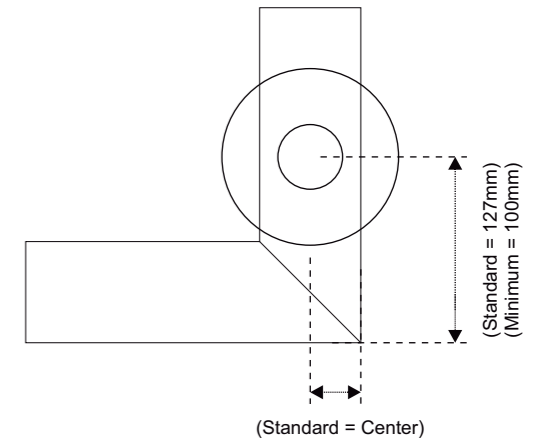

The size and weight of the door determines the number of hinges to be used.

REFERENCE DIAGRAM TO DETERMINE NUMBER OF HINGES REQUIRED AS PER DOOR HEIGHT.

HINGE BORING SPECIFICATIONS

- JB Glass recommends HSM1 (EBCO) hinge type.
- Customer may specify hinge manufacturer and provide boring pattern at the time of placing the order.
- Hinge must have a screw-in type mechanism
- Max. hinge cup depth of 12.7 mm
- Distance of hinge hole from door top and bottom = min. 127 mm.
- Distance from door edge to cup edge = 3 to 9 mm (depending on door profile)

HANDLE DETAILS

- Handle height is 1100mm
- From Bottom 100mm above the panel will stop the handle.

GLASS SPECIFICATIONS

- Glass inserts are 4-5mm thick
- It is tempered safety glass without a tempered logo, unless specified otherwise
- All glass styles have standard max. height of 3000 mm