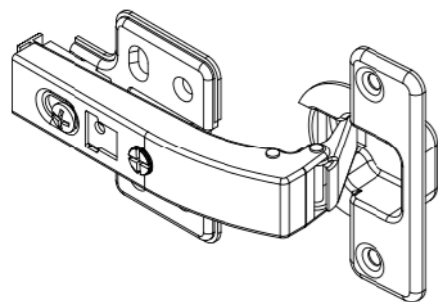

Product Code:OM 140
Masterline

Product Code:OM 142

Product Code:OM 143

Product Code:OM 144

*Maximum Height of Decomesh Glass available for wardrobe is 3300mm .

Technical Specifications

HINGE DETAILS

The closing system is equipped with single-face hinged doors.

The size and weight of the door determines the number of hinges to be used.

REFERENCE DIAGRAM TO DETERMINE NUMBER OF HINGES REQUIRED AS PER DOOR HEIGHT.

HINGE BORING SPECIFICATIONS

- JB Glass recommends HSM1 (EBCO) hinge type.
- Customer may specify hinge manufacturer and provide boring pattern at the time of placing the order.
- Hinge must have a screw-in type mechanism
- Max. hinge cup depth of 12.7 mm
- Distance of hinge hole from door top and bottom = min. 127 mm.
- Distance from door edge to cup edge = 3 to 9 mm (depending on door profile)