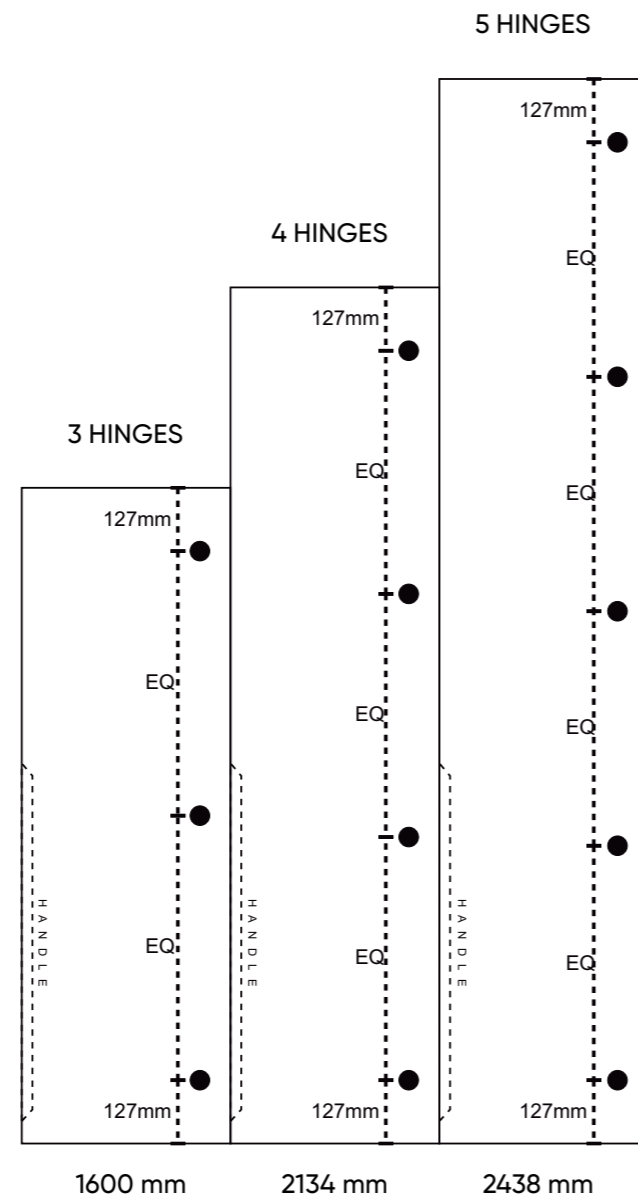

Product Code:OM 140
Masterline

Product Code:OM 142

Product Code:OM 143

Product Code:OM 144

*Maximum Height of Decomesh Glass available for wardrobe is 3300mm .

Technical Specifications

HINGE DETAILS

The closing system is equipped with single-face hinged doors.

The size and weight of the door determines the number of hinges to be used.

REFERENCE DIAGRAM TO DETERMINE NUMBER OF HINGES REQUIRED AS PER DOOR HEIGHT.

HINGE BORING SPECIFICATIONS

- JB Glass recommends HSM1 (EBCO) hinge type.
- Customer may specify hinge manufacturer and provide boring pattern at the time of placing the order.
- Hinge must have a screw-in type mechanism
- Max. hinge cup depth of 12.7 mm
- Distance of hinge hole from door top and bottom = min. 127 mm.
- Distance from door edge to cup edge = 3 to 9 mm (depending on door profile)

HANDLE DETAILS

- Handle height is 1100mm
- From Bottom 100mm above the panel will stop the handle.

GLASS SPECIFICATIONS

- Glass inserts are 4-5mm thick
- It is tempered safety glass without a tempered logo, unless specified otherwise
- All glass styles have standard max. height of 3000 mm