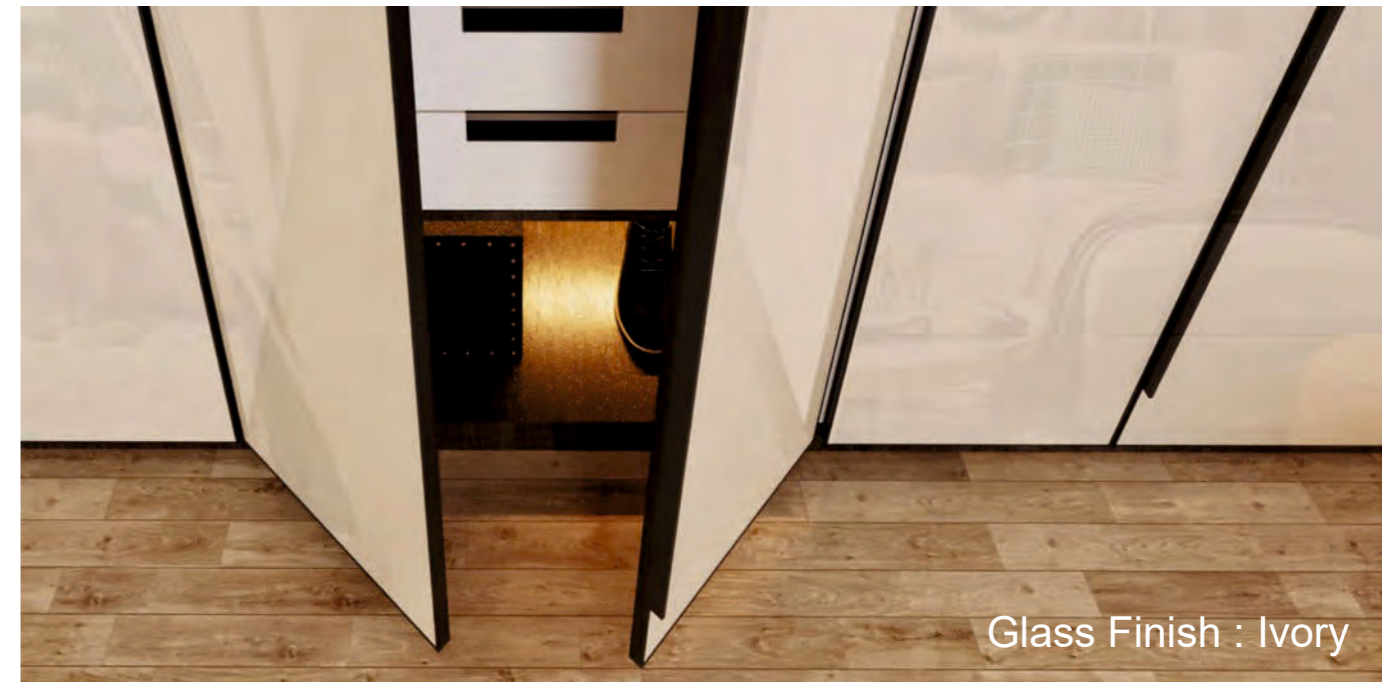

HANDLE DETAILS

- Handle height is 1100mm
- From Bottom 100mm above the panel will stop the handle.

GLASS SPECIFICATIONS

- Glass inserts are 4-5mm thick
- It is tempered safety glass without a tempered logo, unless specified otherwise
- All glass styles have standard max. height of 3000 mm