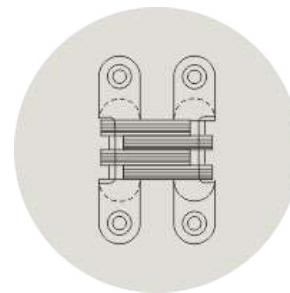

REGULAR

FLUSH

WALTZ SWING brings an innovative solution to removing lines between walls and door systems, giving the surface a seamless look, and lifting the aesthetics of your interior vocabulary.

WALTZ . SWING

REGULAR

FLUSH

KEY FEATURES

INVISIBLE ALUMINUM JAMB

Fitted flush with the wall, it can be treated with paint, panels or wallpaper to match wall finish

CUSTOMIZED CONCEALED HINGES

With special sub-frames recessed in the wall