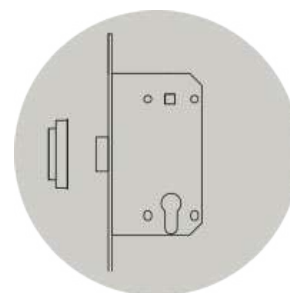

AGB MAGNETIC LOCK BODY

Extraordinary silent closing and precision mechanical couplings add fluidity in the handle and key movements