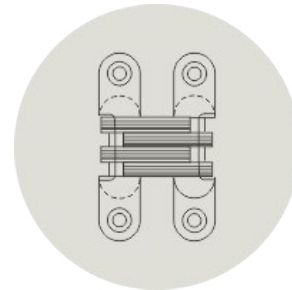

WALTZ . SWING

REGULAR

FLUSH

WALTZ SWING brings an innovative solution to removing lines between walls and door systems, giving the surface a seamless look, and lifting the aesthetics of your interior vocabulary.

WALTZ . SWING

REGULAR

FLUSH

KEY FEATURES

INVISIBLE ALUMINUM JAMB

Fitted flush with the wall, it can be treated with paint, panels or wallpaper to match wall finish

CUSTOMIZED CONCEALED HINGES

With special sub-frames recessed in the wall