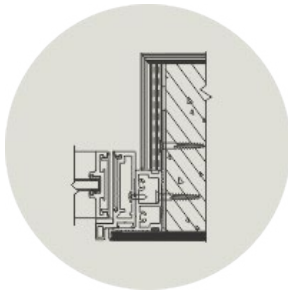

WALTZ . SWING

REGULAR

FLUSH

KEY FEATURES

INVISIBLE ALUMINUM JAMB

Fitted flush with the wall, it can be treated with paint, panels or wallpaper to match wall finish

CUSTOMIZED CONCEALED HINGES

With special sub-frames recessed in the wall