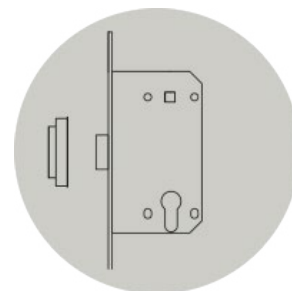

AGB MAGNETIC LOCK BODY

Extraordinary silent closing and precision mechanical couplings add fluidity in the handle and key movements