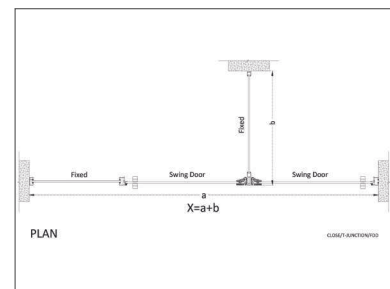

STYLE - T-JUNCTION

WALTZ . CLOSE NXT

STYLE - T-JUNCTION

WALTZ CLOSE NXT T-Junction enclosure systems are available in four combinations of fixed and door panels.

CONFIGURATIONS

DD

DFD

FDD