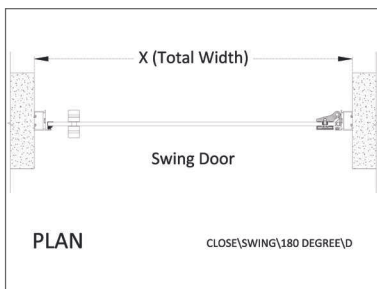

WALTZ . CLOSE NXT

STYLE - SWING 180 °

WALTZ . CLOSE NXT

STYLE - SWING 180 °

WALTZ CLOSE NXT Swing 180 degree enclosure systems are available in six combinations of fixed and door panels.

CONFIGURATIONS

D

F