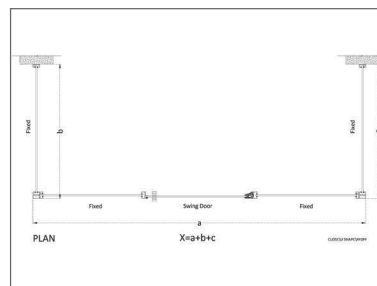

FDDF

WALTZ . CLOSE NXT

STYLE - U-SHAPE

WALTZ . CLOSE NXT

STYLE - U-SHAPE

WALTZ CLOSE NXT U-Shape enclosure systems are available in a standard configuration of fixed and door panels.

CONFIGURATIONS

FFDFF