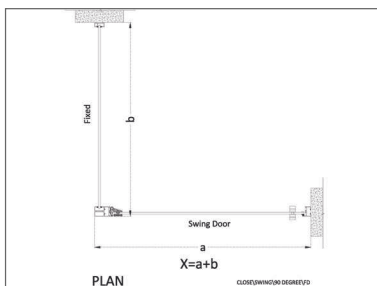

WALTZ CLOSE NXT Swing 90 degree enclosure systems are available in four combinations of fixed and door panels.

CONFIGURATIONS

FD

FDF

FFD

FFDF

WALTZ . CLOSE NXT

STYLE - SLIDE