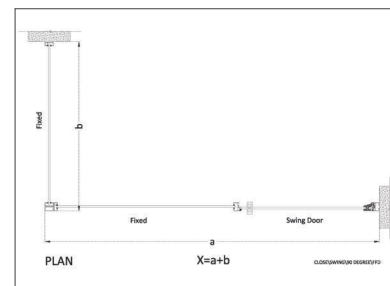

WALTZ CLOSE NXT Swing 90 degree enclosure systems are available in four combinations of fixed and door panels.

CONFIGURATIONS

FD

FDF

FFD

FFDF

WALTZ . CLOSE NXT

STYLE - SLIDE