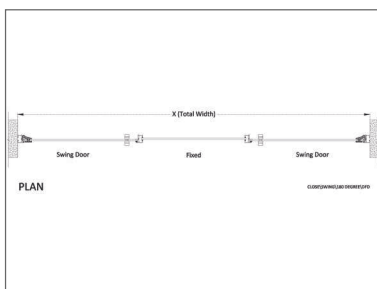

WALTZ . CLOSE NXT

STYLE - SWING 180 °

WALTZ CLOSE NXT Swing 180 degree enclosure systems are available in six combinations of fixed and door panels.

CONFIGURATIONS

DFD