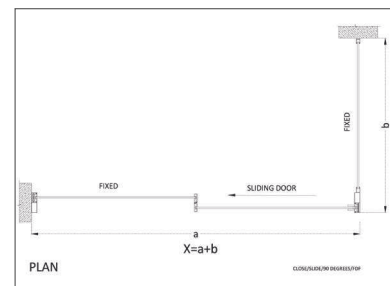

WALTZ . CLOSE NXT

STYLE - SLIDE

WALTZ CLOSE NXT Slide enclosure systems are available in two combinations of fixed and sliding door panels.

CONFIGURATIONS

FD

DD

FDF

WALTZ . CLOSE NXT

STYLE - T-JUNCTION

WALTZ . CLOSE NXT

STYLE - T-JUNCTION

WALTZ CLOSE NXT T-Junction enclosure systems are available in four combinations of fixed and door panels.

CONFIGURATIONS

DD

DFD

FDD