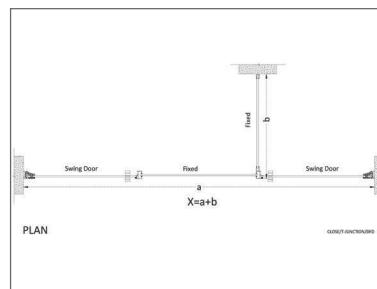

STYLE - T-JUNCTION

WALTZ . CLOSE NXT

STYLE - T-JUNCTION

WALTZ CLOSE NXT T-Junction enclosure systems are available in four combinations of fixed and door panels.

CONFIGURATIONS

DD

DFD

FDD