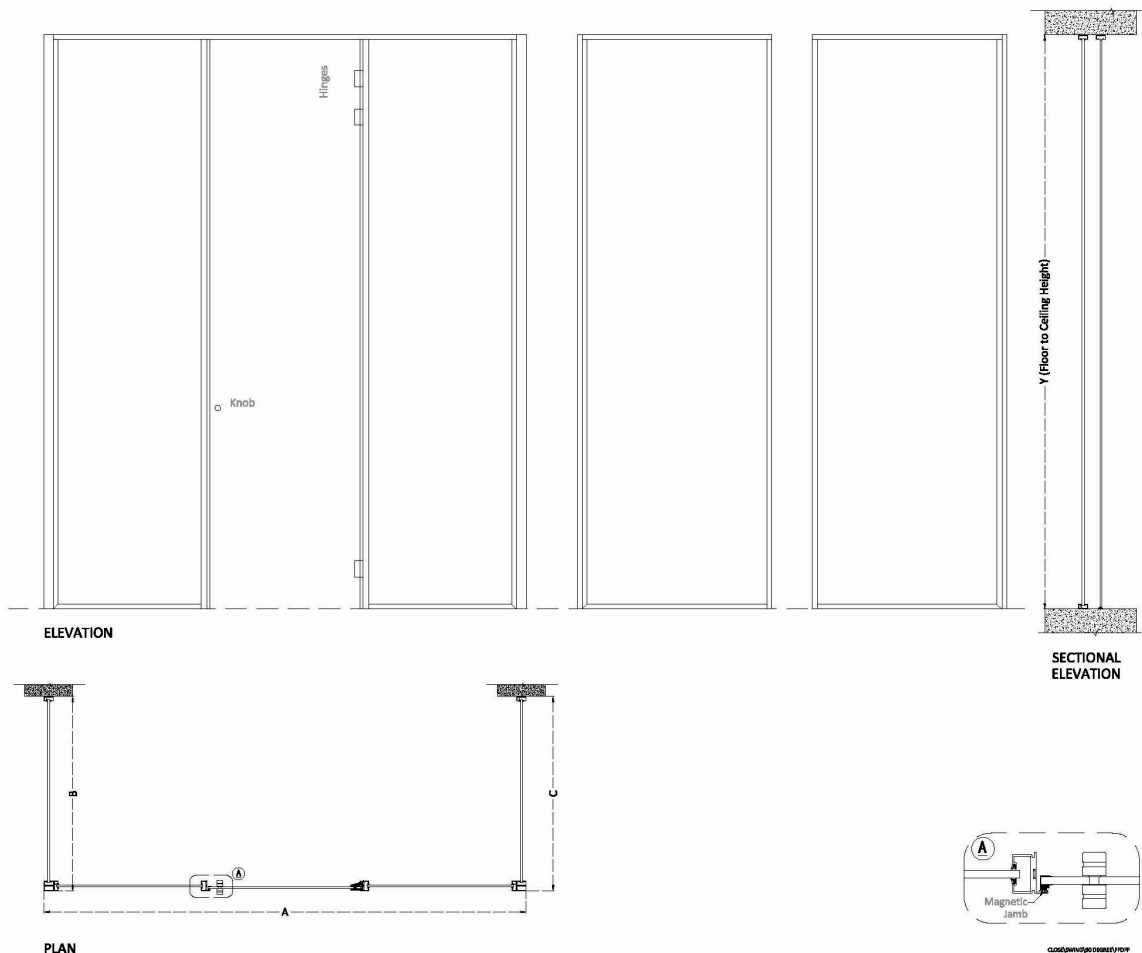

WALTZ . CLOSE NXT

SAMPLE SPECIFICATION SHEET

STYLE - U-SHAPE CONFIGURATION - FFDFF

* For specification sheets of all styles and configurations,
log on to our website www.jbglass.in or contact us at sales@jbglass.in