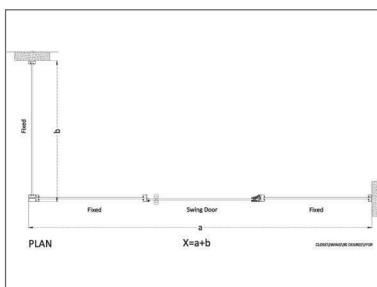

WALTZ CLOSE NXT Swing 90 degree enclosure systems are available in four combinations of fixed and door panels.

CONFIGURATIONS

FD

FDF

FFD

FFDF

WALTZ . CLOSE NXT

STYLE - SLIDE