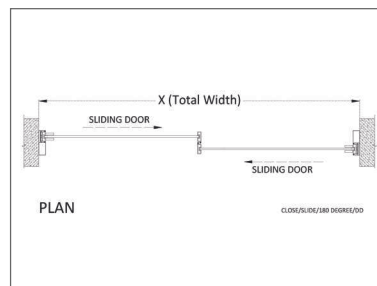

WALTZ . CLOSE NXT

STYLE - SLIDE

WALTZ CLOSE NXT Slide enclosure systems are available in two combinations of fixed and sliding door panels.

CONFIGURATIONS

FD

DD

FDF

WALTZ . CLOSE NXT