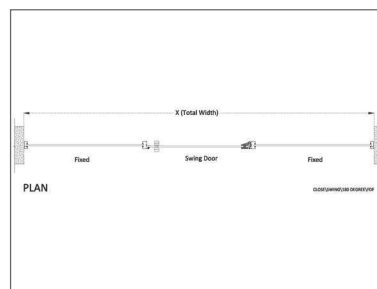

WALTZ . CLOSE NXT

STYLE - SWING 180 °

WALTZ CLOSE NXT Swing 180 degree enclosure systems are available in six combinations of fixed and door panels.

CONFIGURATIONS

FDF