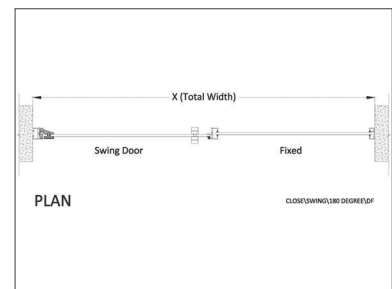

WALTZ . CLOSE NXT

STYLE - SWING 180 °

WALTZ . CLOSE NXT

STYLE - SWING 180 °

WALTZ CLOSE NXT Swing 180 degree enclosure systems are available in six combinations of fixed and door panels.

CONFIGURATIONS

D

F