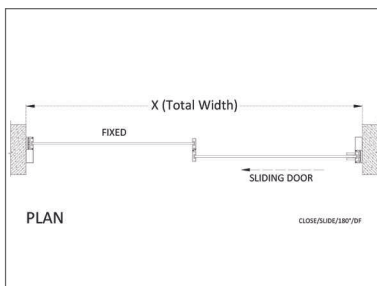

WALTZ . CLOSE NXT

STYLE - SLIDE

WALTZ CLOSE NXT Slide enclosure systems are available in two combinations of fixed and sliding door panels.

CONFIGURATIONS

FD