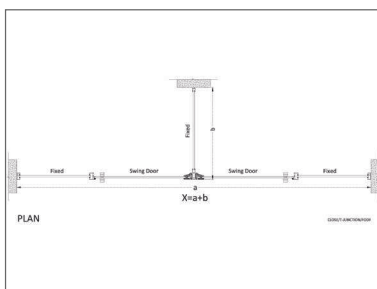

STYLE - T-JUNCTION

WALTZ . CLOSE NXT

STYLE - T-JUNCTION

WALTZ CLOSE NXT T-Junction enclosure systems are available in four combinations of fixed and door panels.

CONFIGURATIONS

DD

DFD

FDD