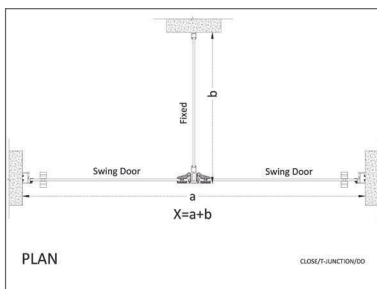

STYLE - T-JUNCTION

WALTZ . CLOSE NXT

STYLE - T-JUNCTION

WALTZ CLOSE NXT T-Junction enclosure systems are available in four combinations of fixed and door panels.

CONFIGURATIONS

DD

DFD

FDD