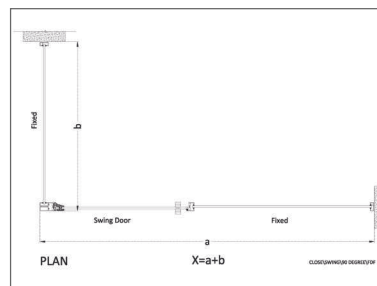

WALTZ . CLOSE NXT

STYLE - SWING 90 °

WALTZ CLOSE NXT Swing 90 degree enclosure systems are available in four combinations of fixed and door panels.

CONFIGURATIONS

FDF