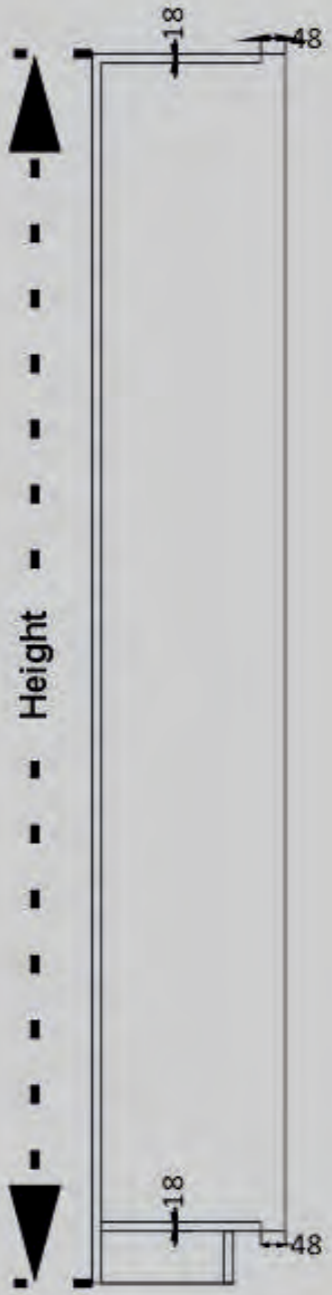

Technical Specifications

* Maximum width=450mm and Height =2400mm of wardrobe shutter.

Glass Finish : Reeded

JB GLASS

ARIHINGE
WARDROBE

JB EMPORIUM INDIA PVT. LTD.

1516/7B, WARD 31, DAULTABAD IND. AREA, GURUGRAM 122 001