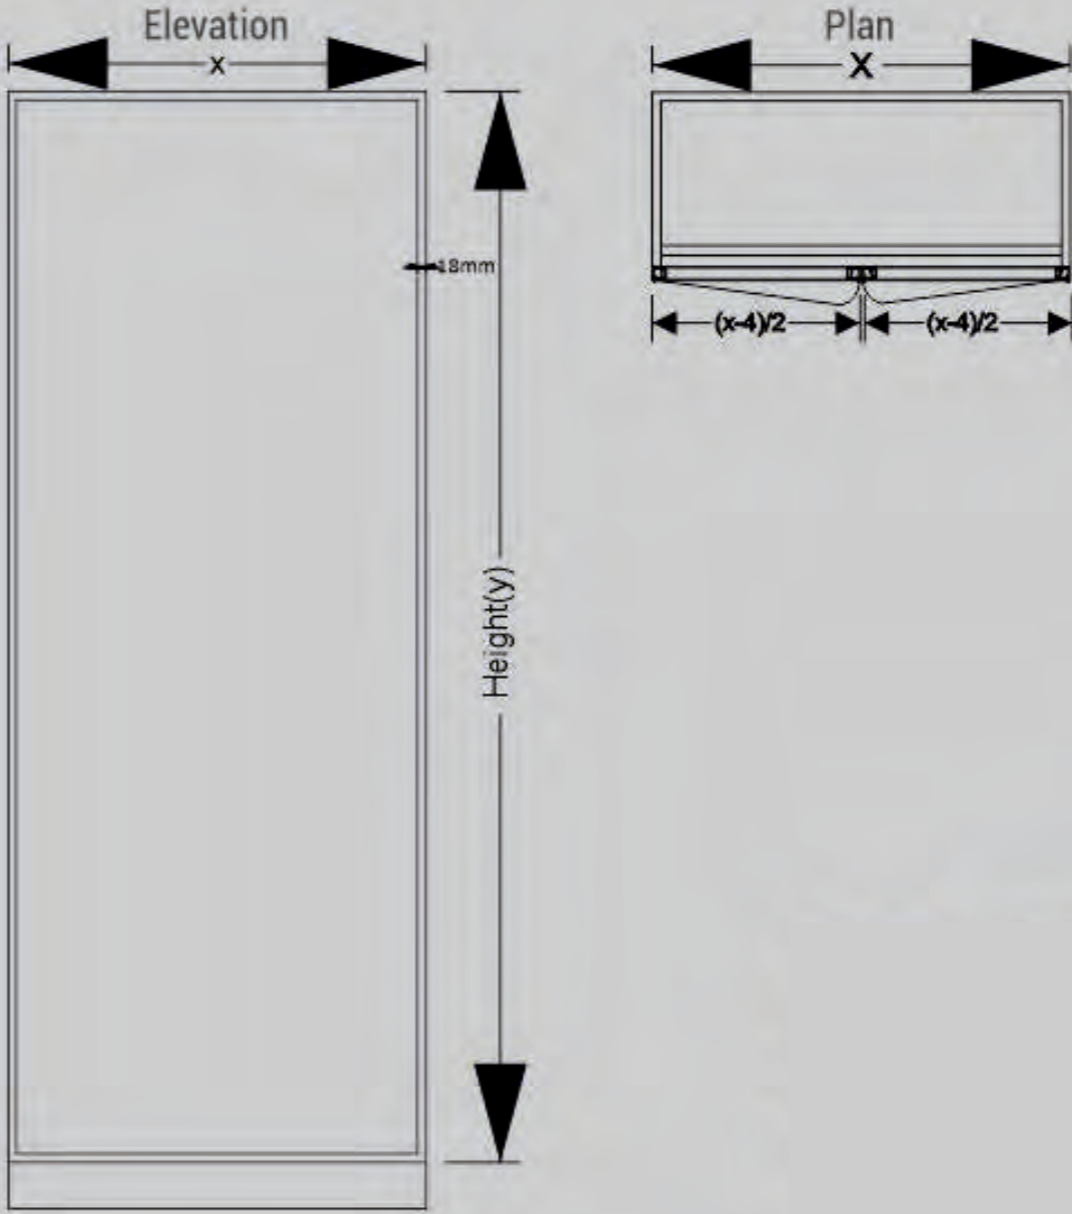

Technical Specifications

Fitting crossbeam in carcass

Step 01

Step 02

Section View

Technical Specifications

Cutting carcase according to cross beam

Section View

Technical Specifications

* Maximum width=450mm and Height =2400mm of wardrobe shutter.

Glass Finish : Reeded

JB GLASS

ARIHINGE
WARDROBE

JB EMPORIUM INDIA PVT. LTD.

1516/7B, WARD 31, DAULTABAD IND. AREA, GURUGRAM 122 001