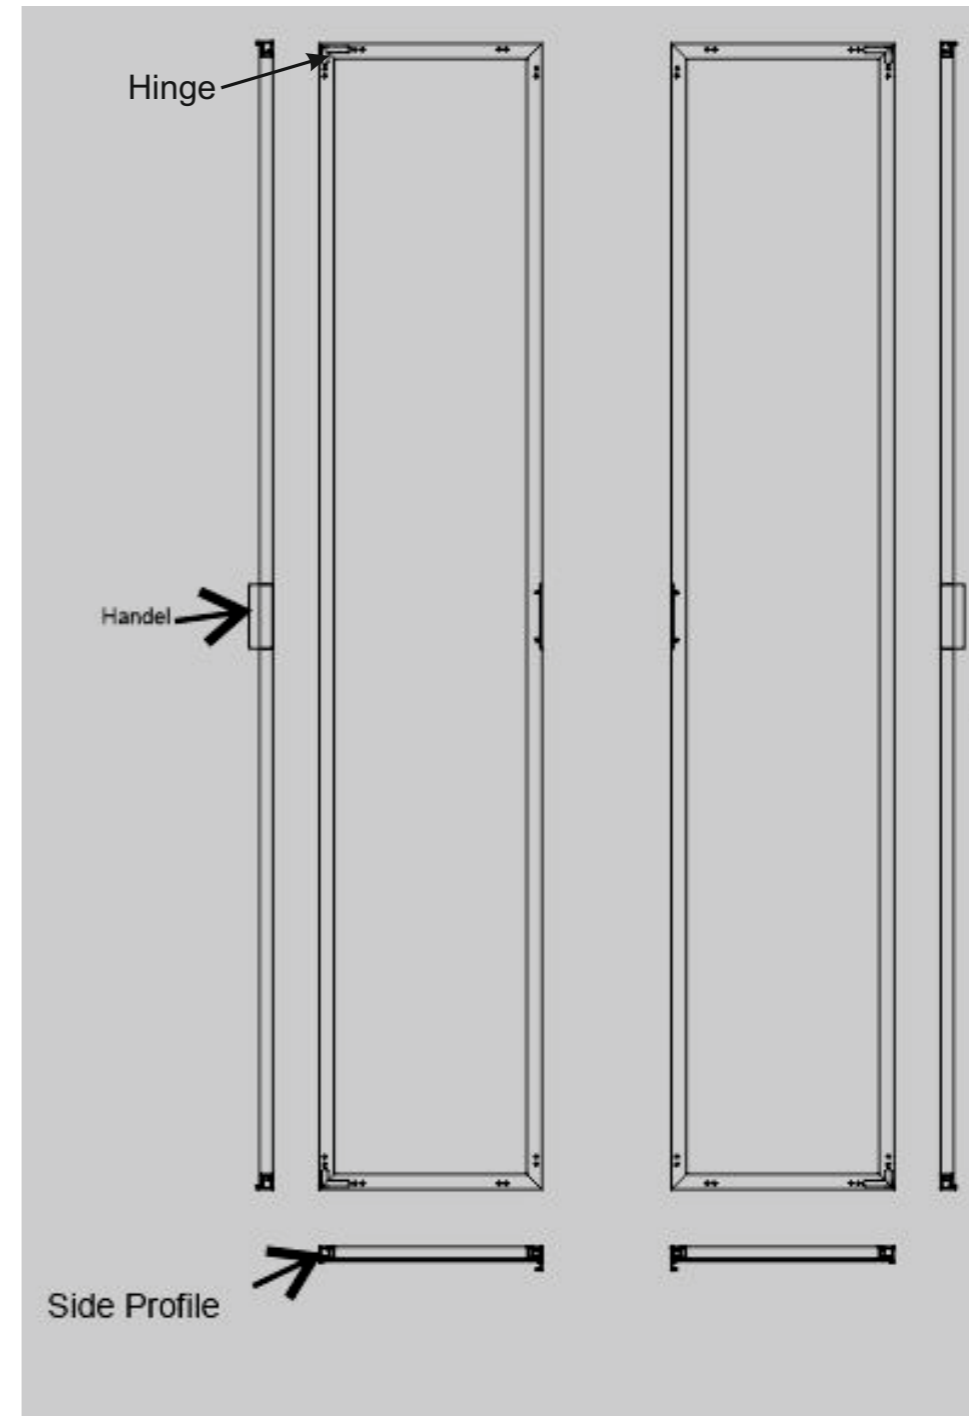

Product Code:OM 140
Masterline

Product Code:OM 142

Product Code:OM 143

Product Code:OM 144

Technical Specifications

HINGE DETAILS

The closing system is equipped with single-face air hinged doors.

Profile Milling for Hinge

Profile with Hinge

GLASS SPECIFICATIONS

- Glass inserts are 4-5mm thick
- It is tempered safety glass without a tempered logo, unless specified otherwise
- All glass styles have standard max. height of 2100 mm