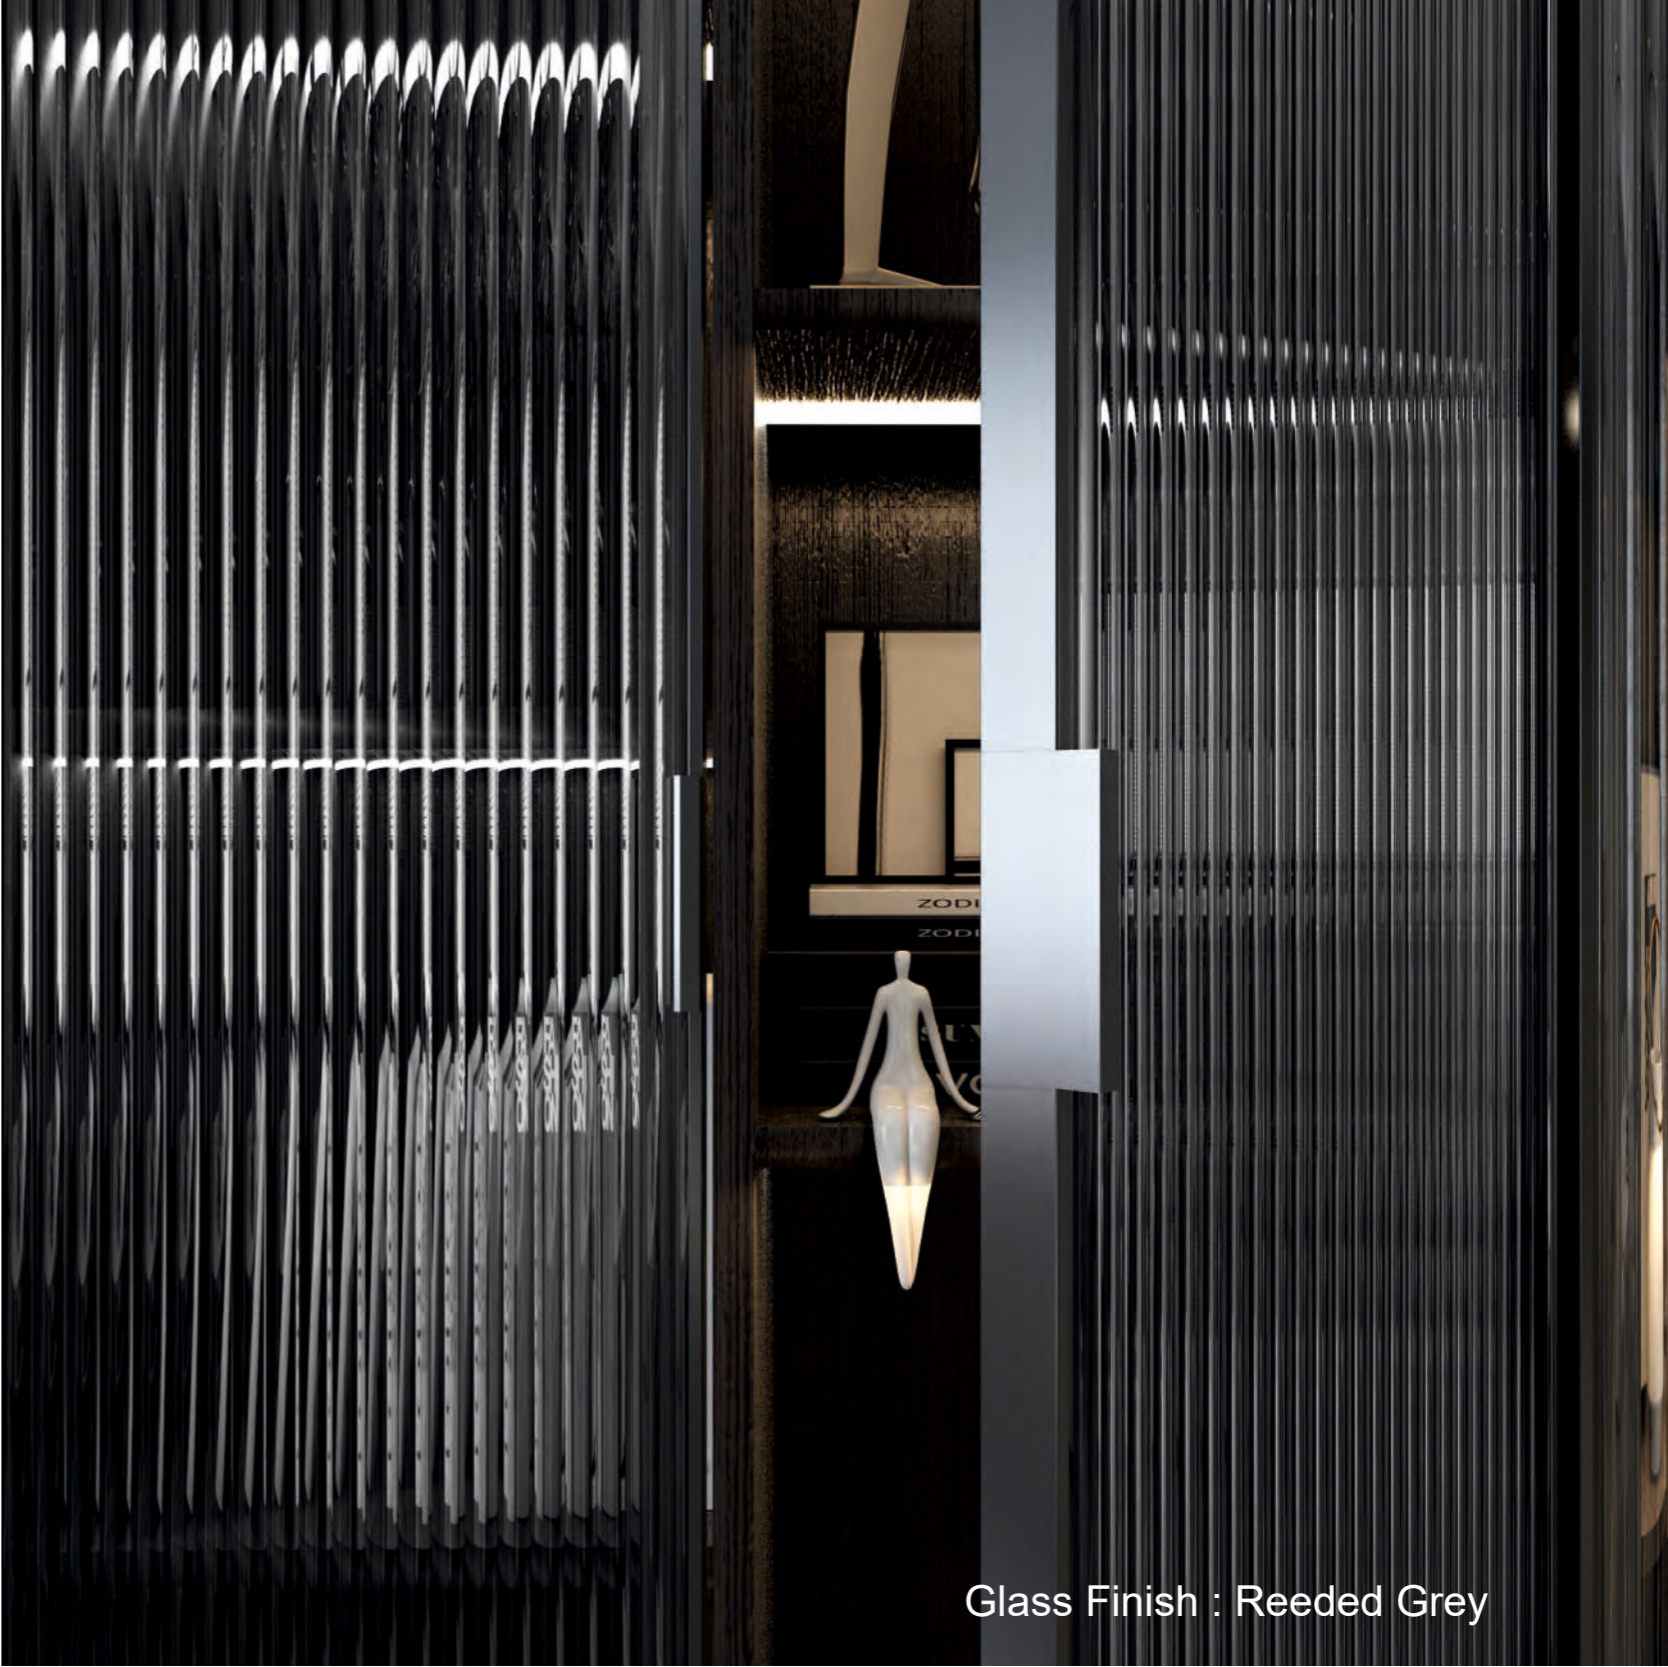

"The details are not the details, they make the design"

- Charles Eames

AIRHING -BLACK HANDLE PROFILE

AIRHING -GOLD HANDLE PROFILE

Style your interiors with our sophisticated wardrobes, which come dressed in exquisite glass styles. More than 80 finishes to choose from across our Marmo, Marble, Figured, Lacquered and Tinted glass styles, discover exciting possibilities to style your wardrobe.