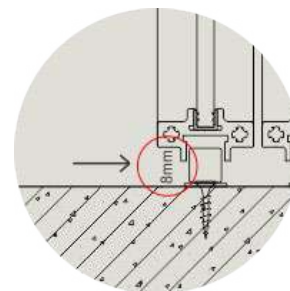

No more cracks, which prevent any gap between track and ceiling

MINIMUM DOOR GAP

Only 2mm gap between Track and Door

SLIM STRUCTURAL PROFILE

Only 12 mm visible thickness of profile (all 4 sides), compatible with 10 mm thick glass