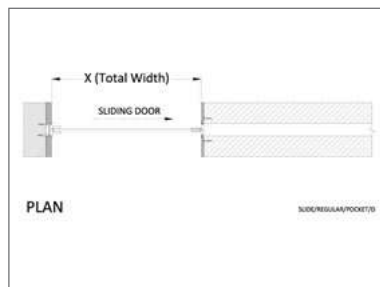

WALTZ . SLIDE

REGULAR

STYLE - POCKET DOOR

POCKET DOORS are a great solution for smaller spaces that lack the wall space for a full slide door. They are available in two configurations.

CONFIGURATIONS

D