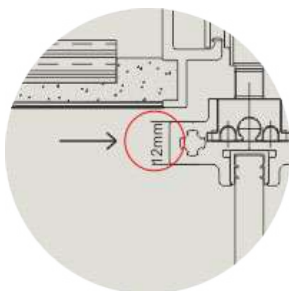

REGULAR

FLUSH

WALTZ SLIDE allows more efficient space utilization, creates a sense of openness in interior spaces and provides significant energy cost savings.

WALTZ . SLIDE

REGULAR

FLUSH

KEY FEATURES

TRACK FLUSH WITH CEILING

No more cracks, which prevent any gap between track and ceiling

MINIMUM DOOR GAP

Only 2mm gap between Track and Door

SLIM STRUCTURAL PROFILE

Only 12 mm visible thickness of profile (all 4 sides), compatible with 10 mm thick glass