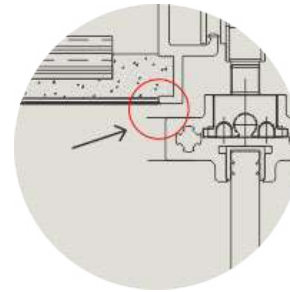

REGULAR

FLUSH

WALTZ SLIDE allows more efficient space utilization, creates a sense of openness in interior spaces and provides significant energy cost savings.

WALTZ . SLIDE

REGULAR

FLUSH

KEY FEATURES

TRACK FLUSH WITH CEILING

No more cracks, which prevent any gap between track and ceiling

MINIMUM DOOR GAP

Only 2mm gap between Track and Door

SLIM STRUCTURAL PROFILE

Only 12 mm visible thickness of profile (all 4 sides), compatible with 10 mm thick glass