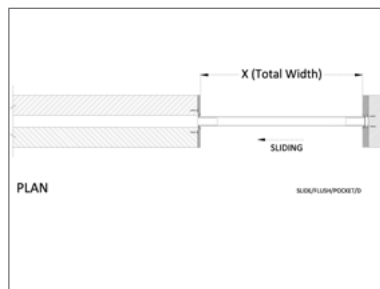

WALTZ . SLIDE

STYLE - POCKET DOOR

POCKET DOORS are a great solution for smaller spaces that lack the wall space for a full slide door. They are available in two configurations.

CONFIGURATIONS

D