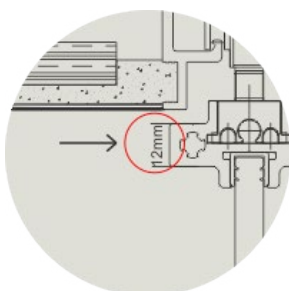

### SLIM STRUCTURAL PROFILE

Only 12 mm visible thickness of profile (all 4 sides), compatible with 10 mm thick glass