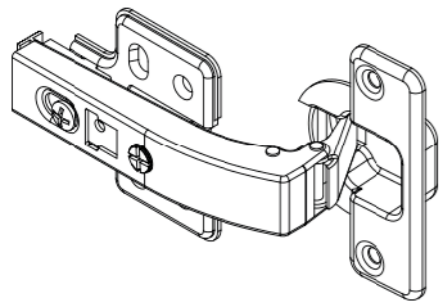

Technical Specifications

HINGE DETAILS