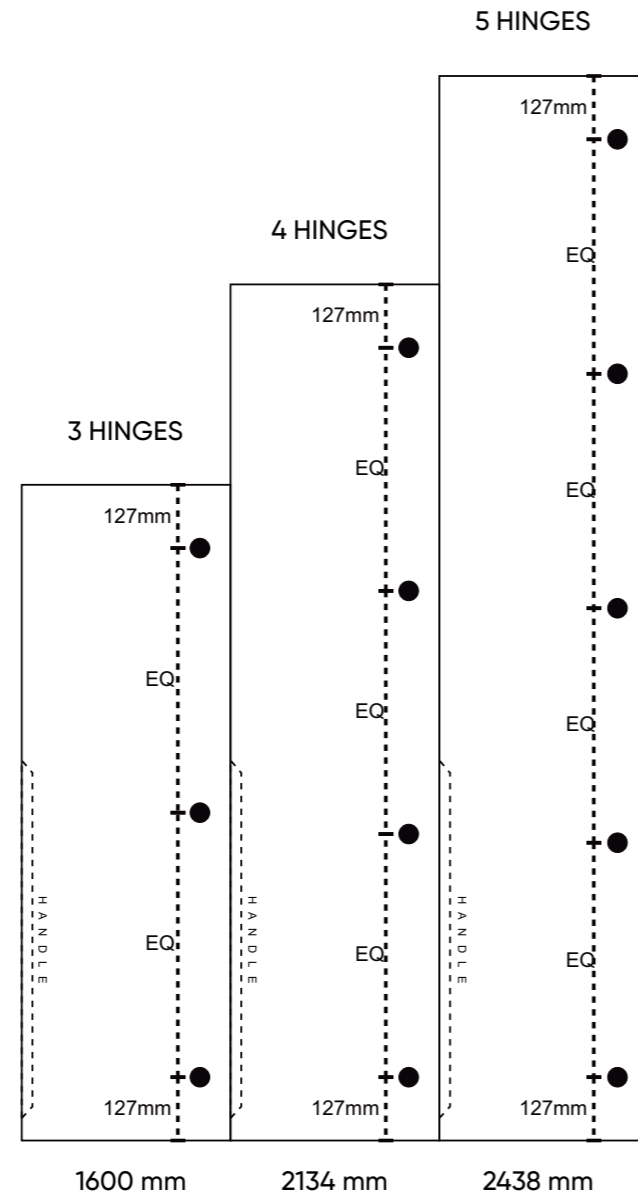

The closing system is equipped with single-face hinged doors.

The size and weight of the door determines the number of hinges to be used.

REFERENCE DIAGRAM TO DETERMINE NUMBER OF HINGES REQUIRED AS PER DOOR HEIGHT.