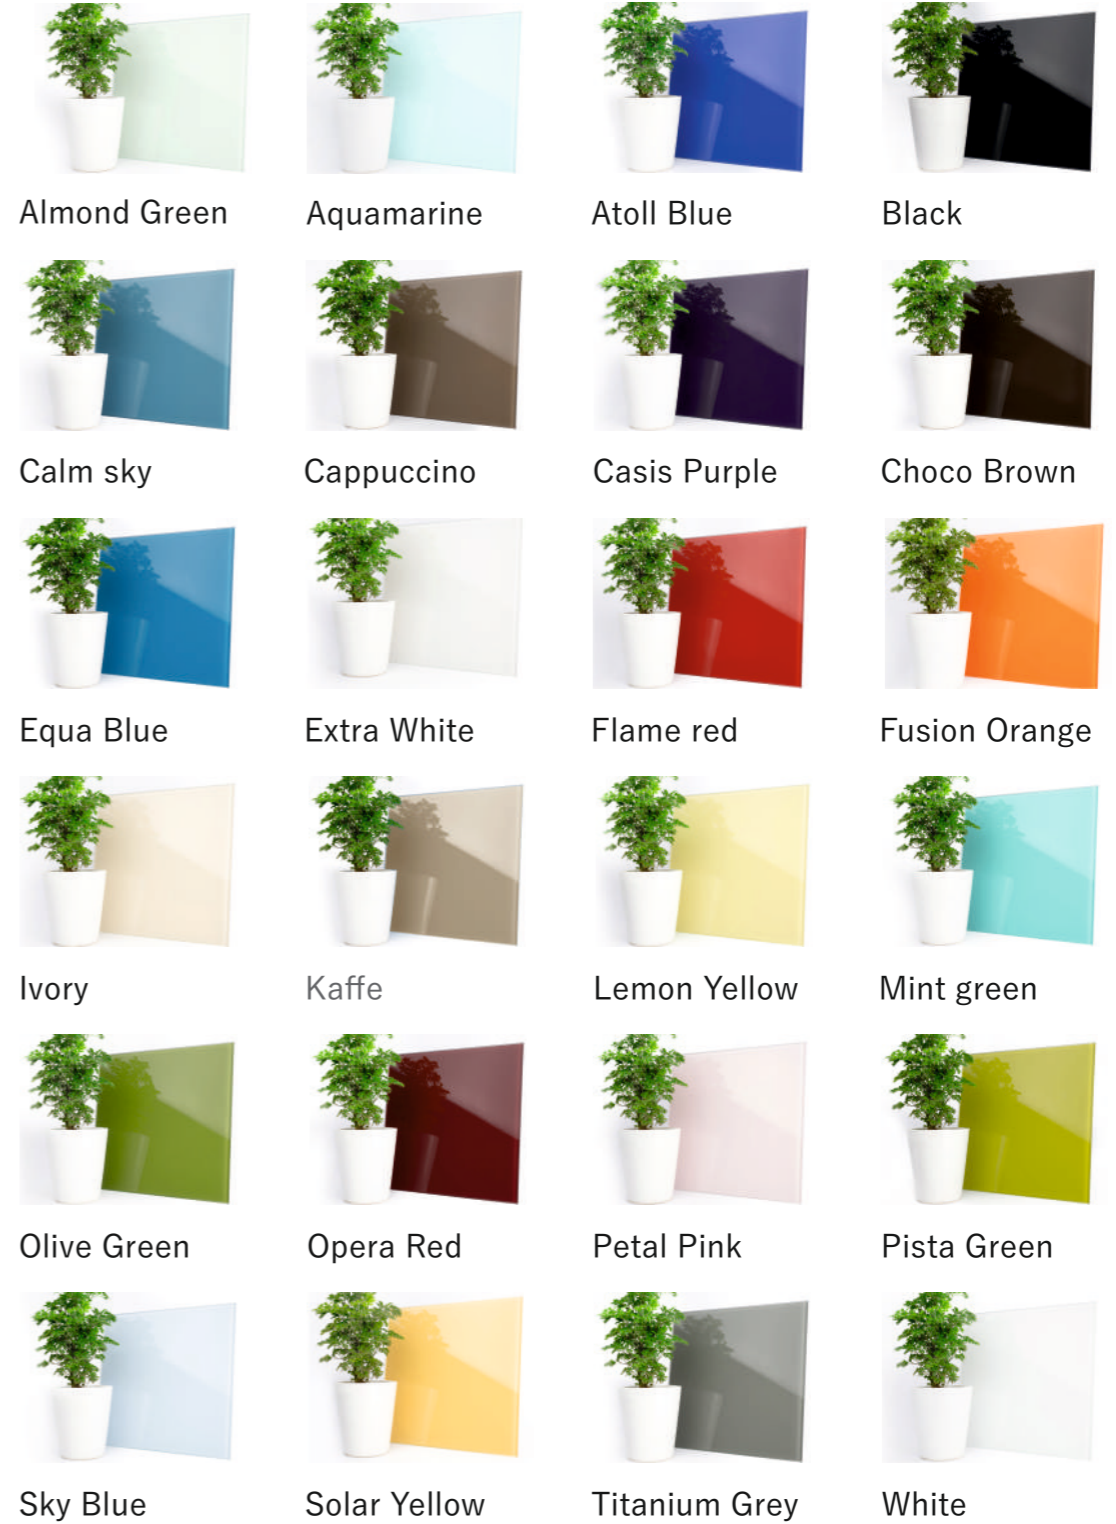

Lacquered Luminosity

Note:
*Maximum Height of Lacquered Glass available for wardrobe is 2400mm .