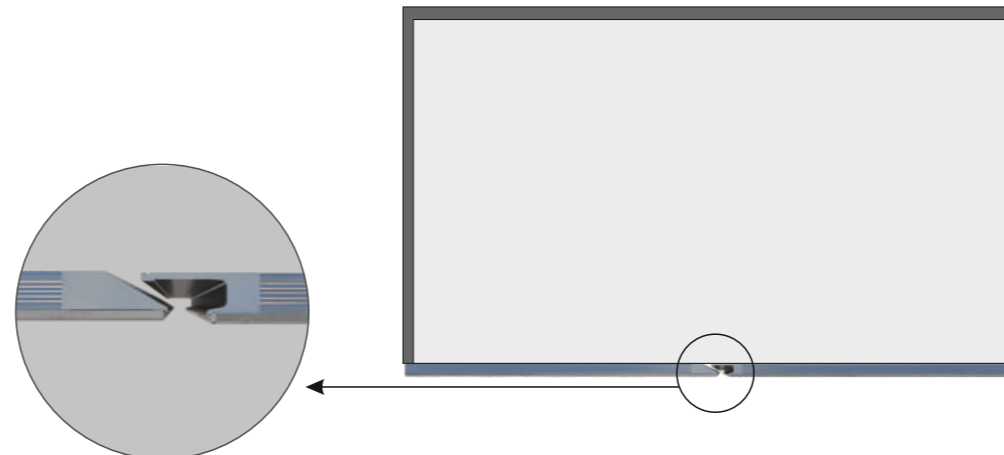

SS BRUSH PROFILE

Unmatched strength with honey comb filling.

Plan View / Handle Details

Joint detail

Hardware fixtures are available in finishes that match the door panel.

Style your interiors with our sophisticated wardrobes, which come dressed in exquisite glass styles. More than 80 finishes to choose from across our Marmo, Marble, Figured, Lacquered, Decorative and Mirror glass styles, discover exciting possibilities to style your wardrobe.