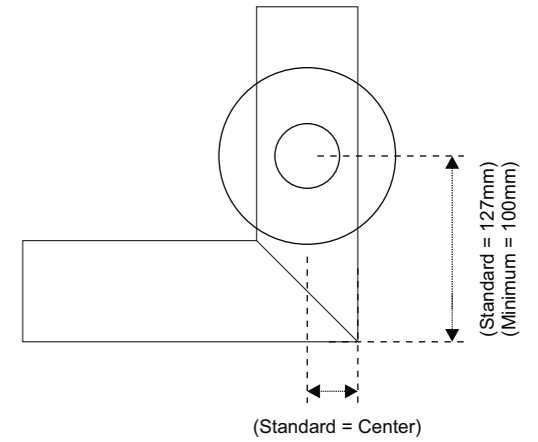

## HINGE DETAILS

The closing system is equipped with single-face hinged doors.

The size and weight of the door determines the number of hinges to be used.

REFERENCE DIAGRAM TO DETERMINE NUMBER OF HINGES REQUIRED AS PER DOOR HEIGHT.

## HINGE BORING SPECIFICATIONS

- JB Glass recommends HSM1 (EBCO) hinge type.
- Customer may specify hinge manufacturer and provide boring pattern at the time of placing the order.
- Hinge must have a screw-in type mechanism
- Max. hinge cup depth of 12.7 mm
- Distance of hinge hole from door top and bottom = min. 127 mm.
- Distance from door edge to cup edge = 3 to 9 mm (depending on door profile)