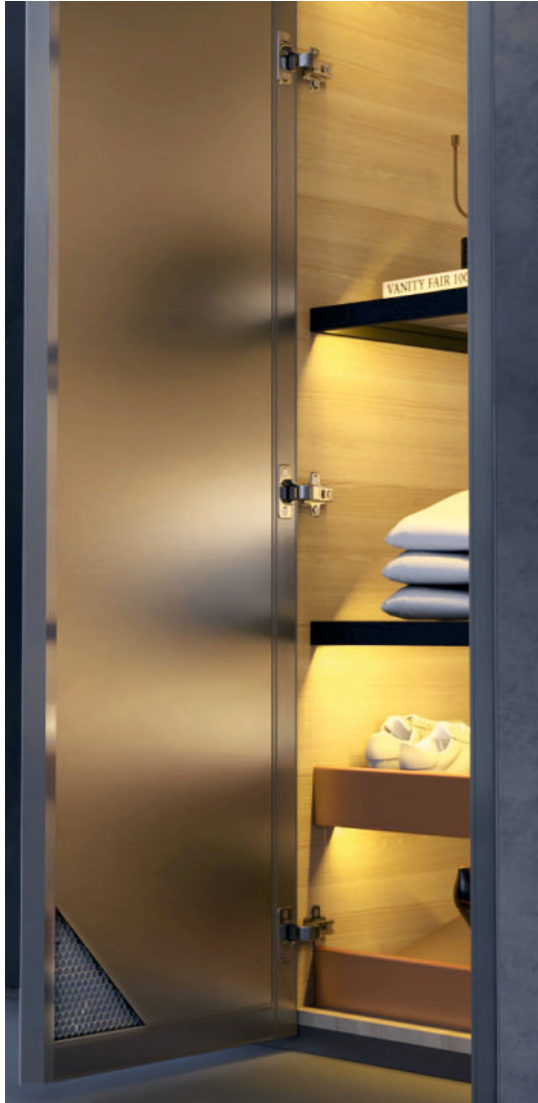

Technical Specifications

HINGE DETAILS