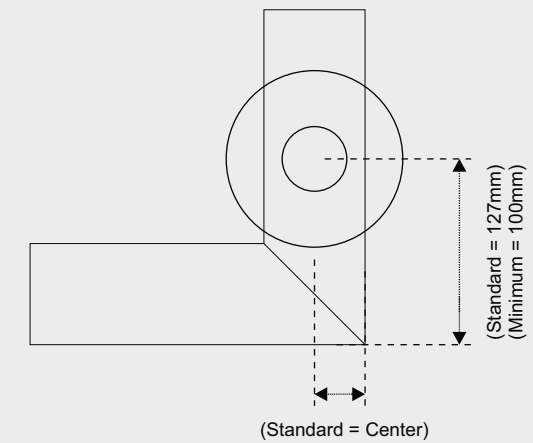

Technical Specifications

HINGE DETAILS

The closing system is equipped with single-face hinged doors.

The size and weight of the door determines the number of hinges to be used.

HINGE BORING SPECIFICATIONS

- JB Glass recommends HSM1 (EBCO) hinge type.
- Customer may specify hinge manufacturer and provide boring pattern at the time of placing the order.
- Hinge must have a screw-in type mechanism
- Max. hinge cup depth of 12.7 mm
- Distance of hinge hole from door top and bottom = min. 127 mm.
- Distance from door edge to cup edge = 3 to 9 mm (depending on door profile)

S S BRUSH PROFILE

GLASS SPECIFICATIONS

- Glass inserts are 4-5mm thick
- All glass styles have standard max. height of 3000 mm

Glass Finish

Style your Kitchens with our sophisticated shutters, which come dressed in exquisite glass styles. More than 80 finishes to choose from across our Marmo, Marble, Figured, Lacquered and Tinted glass styles, discover exciting possibilities to style your wardrobe.