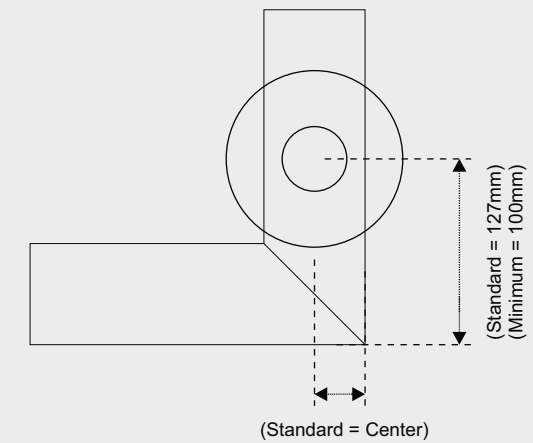

The closing system is equipped with single-face hinged doors.

The size and weight of the door determines the number of hinges to be used.

HINGE BORING SPECIFICATIONS

- JB Glass recommends HSM1 (EBCO) hinge type.
- Customer may specify hinge manufacturer and provide boring pattern at the time of placing the order.
- Hinge must have a screw-in type mechanism
- Max. hinge cup depth of 12.7 mm
- Distance of hinge hole from door top and bottom = min. 127 mm.
- Distance from door edge to cup edge = 3 to 9 mm (depending on door profile)

S S BRUSH PROFILE

GLASS SPECIFICATIONS

- Glass inserts are 4-5mm thick
- All glass styles have standard max. height of 3000 mm

Glass Finish

Style your Kitchens with our sophisticated shutters, which come dressed in exquisite glass styles. More than 80 finishes to choose from across our Marmo, Marble, Figured, Lacquered and Tinted glass styles, discover exciting possibilities to style your wardrobe.